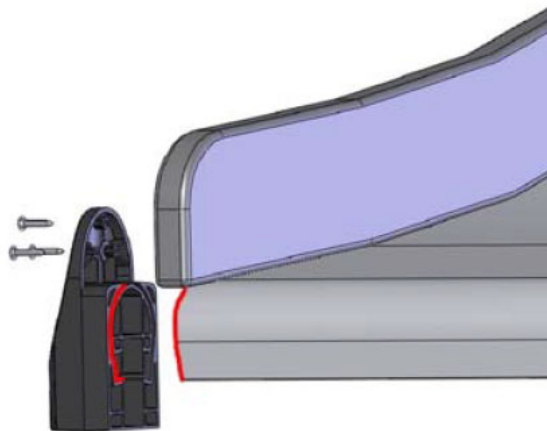

LAPPSET

DEEP FOUNDATION

706234

DATE: 6.10.2023

4(5)

○ 707133	PCS	○ 901868	PCS	○ 901879	PCS	⑥ 909210	PCS	⑦ 905051	PCS	⑧ 980128	PCS
	1		2		2		4		4		6
10x80x745		Ø30x598				M8x40		Ø24/8.4		Ø7x40	

DET 6

Insert sheet metal IN to the plastic cover.