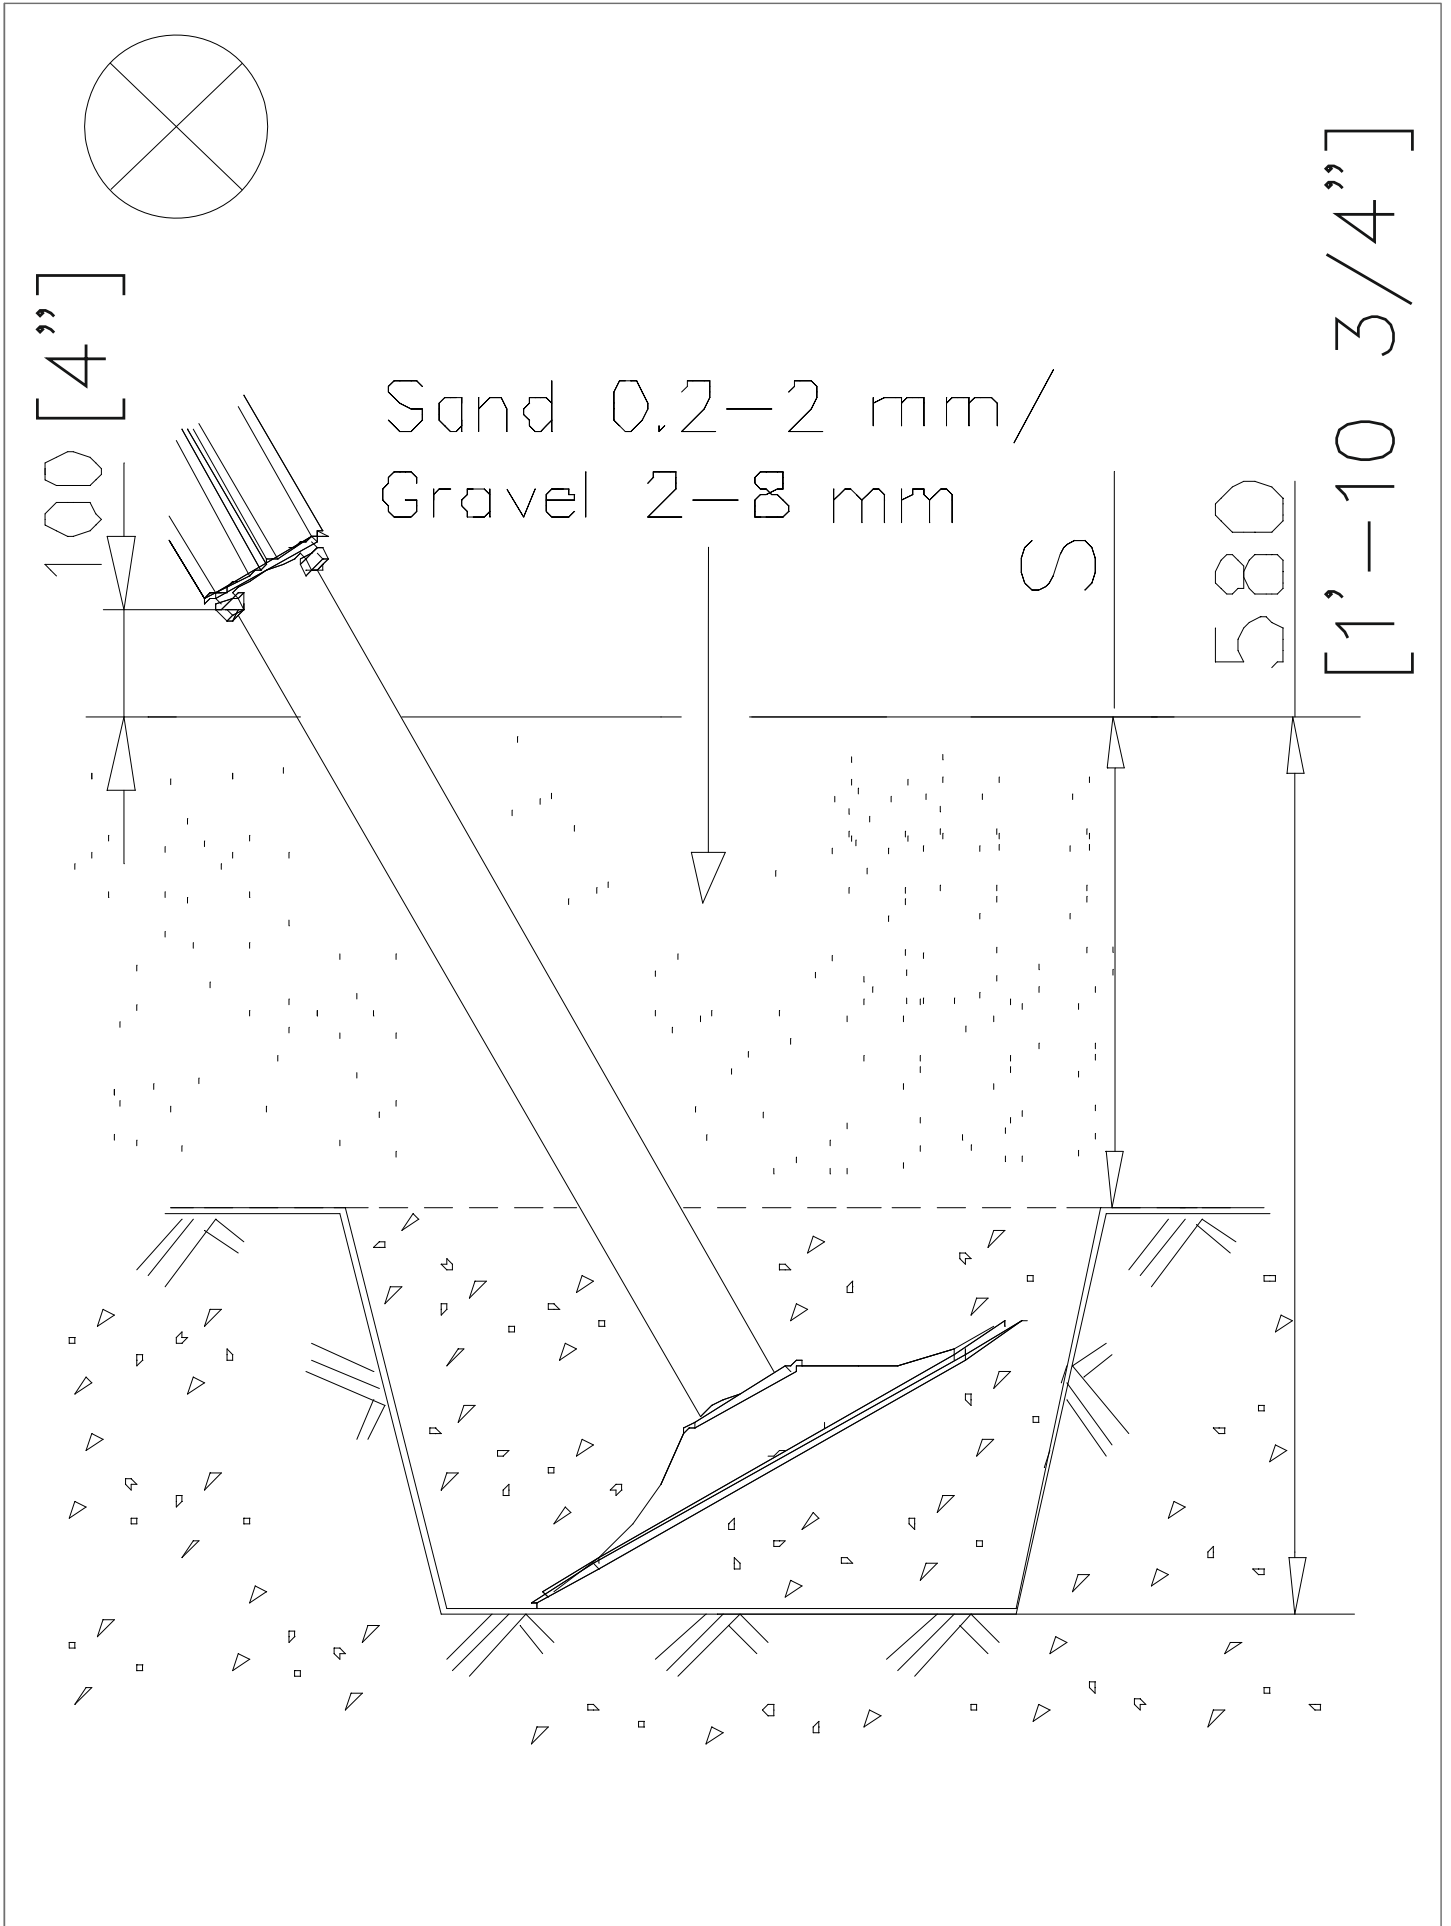

DATE: 27.10.2015

1(1)

② 905104	PCS		PCS
	4		
 M10	PCS		PCS

905104

①	909511	PCS	②	909519	PCS
		1			1
③	909637	PCS	④	909638	PCS
		4			8
	M10			Ø20/10.5	
⑤	909639	PCS			PCS
		4			
	M10x25				
		PCS			PCS
		PCS			PCS
		PCS			PCS
		PCS			PCS
		PCS			PCS

DET 1

INSTALL 911916 OPPOSITE
SIDE OF THE NET.

LOOSE THE NUTS, PLACE 911916,
TIGHTEN THE NUTS AND FIX THE
SCREWS.
DO NOT OVER-TIGHTEN!

①	911916	PCS	①	900240	PCS
		1			7
				Ø8x70	
		PCS			PCS
		PCS			PCS
		PCS			PCS
		PCS			PCS
		PCS			PCS
		PCS			PCS
		PCS			PCS