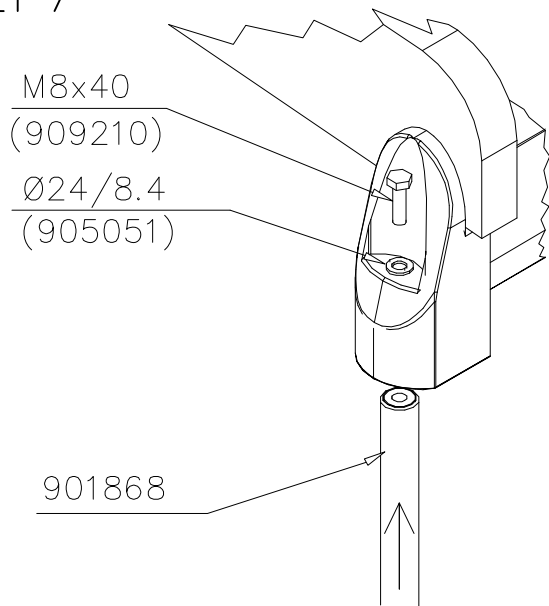

DET 6

Insert sheet metal IN to the plastic cover.

DET 7