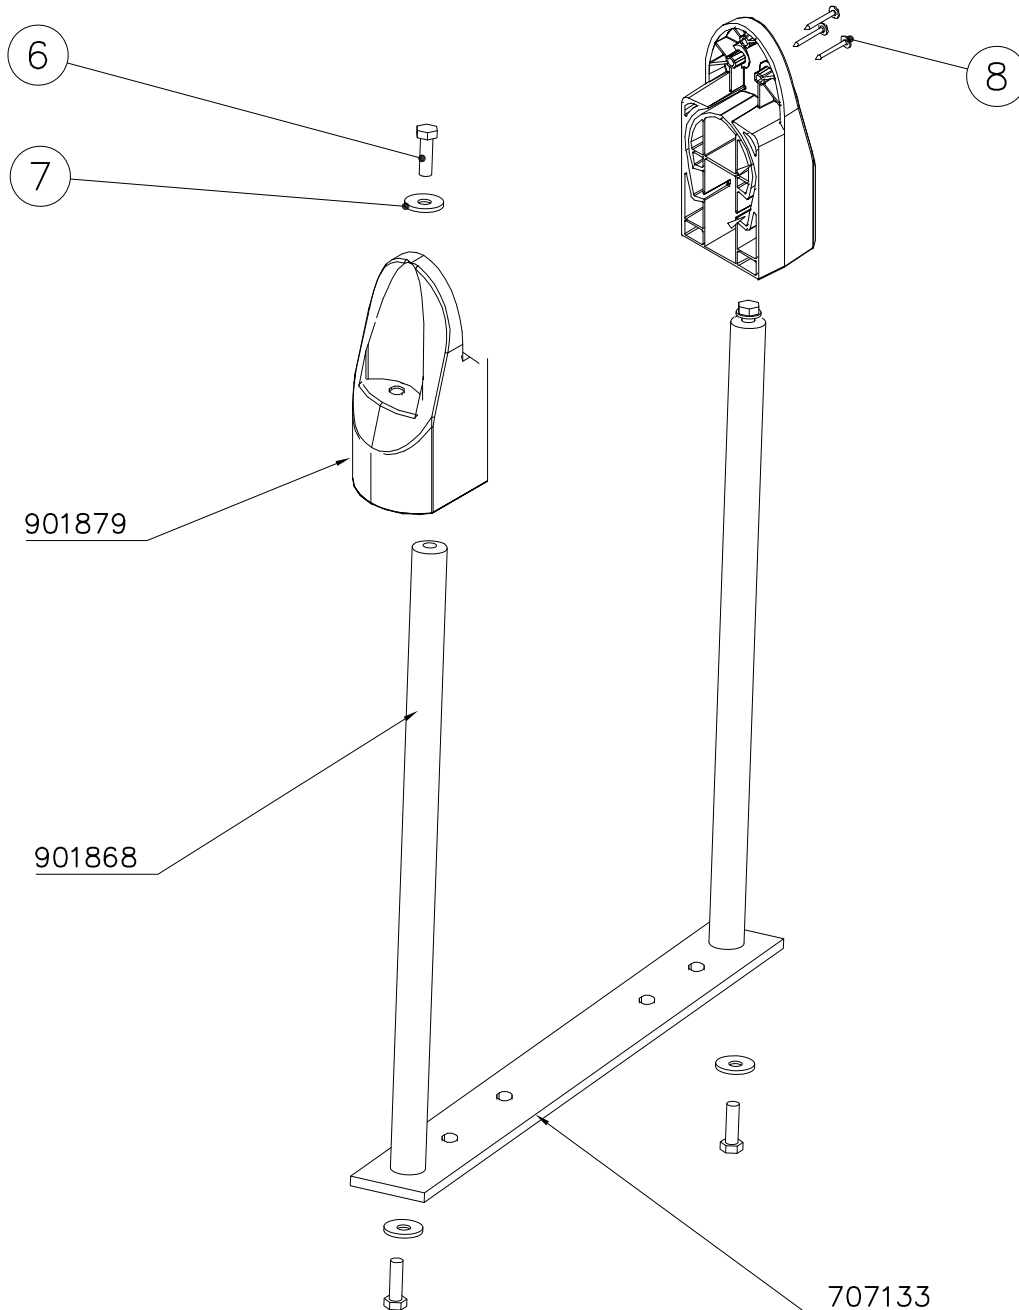

LAPPSET

DEEP FOUNDATION

706234

DATE: 6.10.2023

4(5)

○ 707133	PCS	○ 901868	PCS	○ 901879	PCS	⑥ 909210	PCS	⑦ 905051	PCS	⑧ 980128	PCS
	1		2		2		4		4		6
10x80x745		Ø30x598				M8x40		Ø24/8.4		Ø7x40	

DET 6

Insert sheet metal IN to the plastic cover.