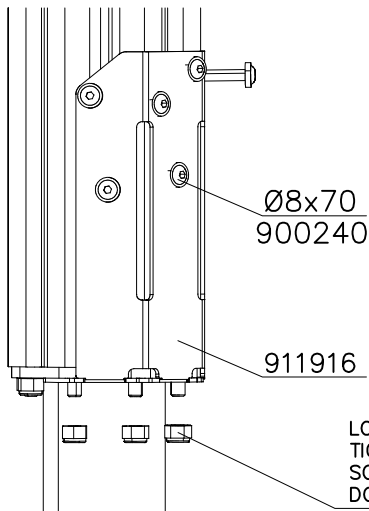

DET

DET

① 980123	PCS	② 909256	PCS
	64		64
Ø7x60		Ø16/8.4	
	PCS	③ 707595	PCS
			1
		755x1555	
	PCS		PCS
	PCS		PCS
	PCS		PCS

DET 1

① 705808	PCS	② 900240	PCS
	1		4
			
Ø16x2260		Ø8x70	
	PCS		PCS
	PCS		PCS
	PCS		PCS
	PCS		PCS

DATE: 27.10.2015

1(1)

② 905104	PCS		PCS
	4		
 M10	PCS		PCS

905104

①	909511	PCS	②	909519	PCS
		1			1
③	909637	PCS	④	909638	PCS
		4			8
	M10			Ø20/10.5	
⑤	909639	PCS			PCS
		4			
	M10x25				
		PCS			PCS
		PCS			PCS
		PCS			PCS
		PCS			PCS
		PCS			PCS

DET 1

INSTALL 911916 OPPOSITE
SIDE OF THE NET.

LOOSE THE NUTS, PLACE 911916,
TIGHTEN THE NUTS AND FIX THE
SCREWS.
DO NOT OVER-TIGHTEN!

①	911916	PCS	①	900240	PCS
		1			7
				Ø8x70	
		PCS			PCS
		PCS			PCS
		PCS			PCS
		PCS			PCS
		PCS			PCS
		PCS			PCS
		PCS			PCS

① 706443	PCS	② 705257	PCS
	2		1
32x45x702		32x750x750	
③ 900240	PCS	④ 980101	PCS
	6		8
Ø8x70		Ø4.5x70	
	PCS		PCS
	PCS		PCS

DET 1

DET 2

DET 3