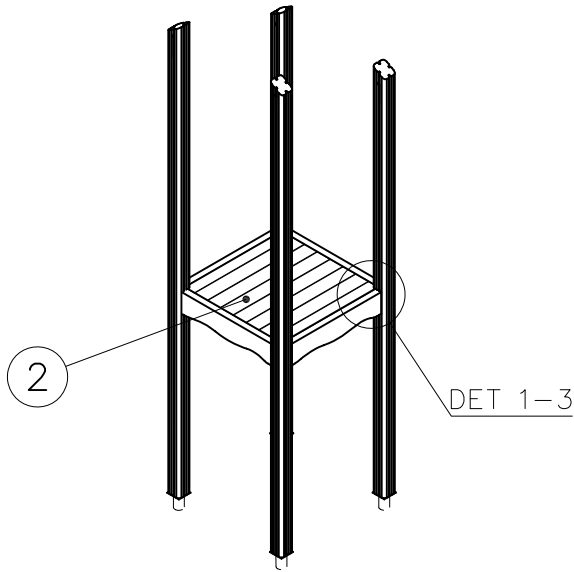

DATE: 27.10.2015

1(1)

② 905104	PCS		PCS
	4		
 M10	PCS		PCS

905104

①	909511	PCS	②	909519	PCS
		1			1
③	909637	PCS	④	909638	PCS
		4			8
	M10			Ø20/10.5	
⑤	909639	PCS			PCS
		4			
	M10x25				
		PCS			PCS
		PCS			PCS
		PCS			PCS
		PCS			PCS
		PCS			PCS

DET 1

INSTALL 911916 OPPOSITE
SIDE OF THE NET.

LOOSE THE NUTS, PLACE 911916,
TIGHTEN THE NUTS AND FIX THE
SCREWS.
DO NOT OVER-TIGHTEN!

①	911916	PCS	①	900240	PCS
		1			7
				Ø8x70	
		PCS			PCS
		PCS			PCS
		PCS			PCS
		PCS			PCS
		PCS			PCS
		PCS			PCS
		PCS			PCS

① 706443	PCS	② 705257	PCS
	2		1
32x45x702		32x750x750	
③ 900240	PCS	④ 980101	PCS
	6		8
Ø8x70		Ø4.5x70	
	PCS		PCS
	PCS		PCS

DET 1

DET 2

DET 3