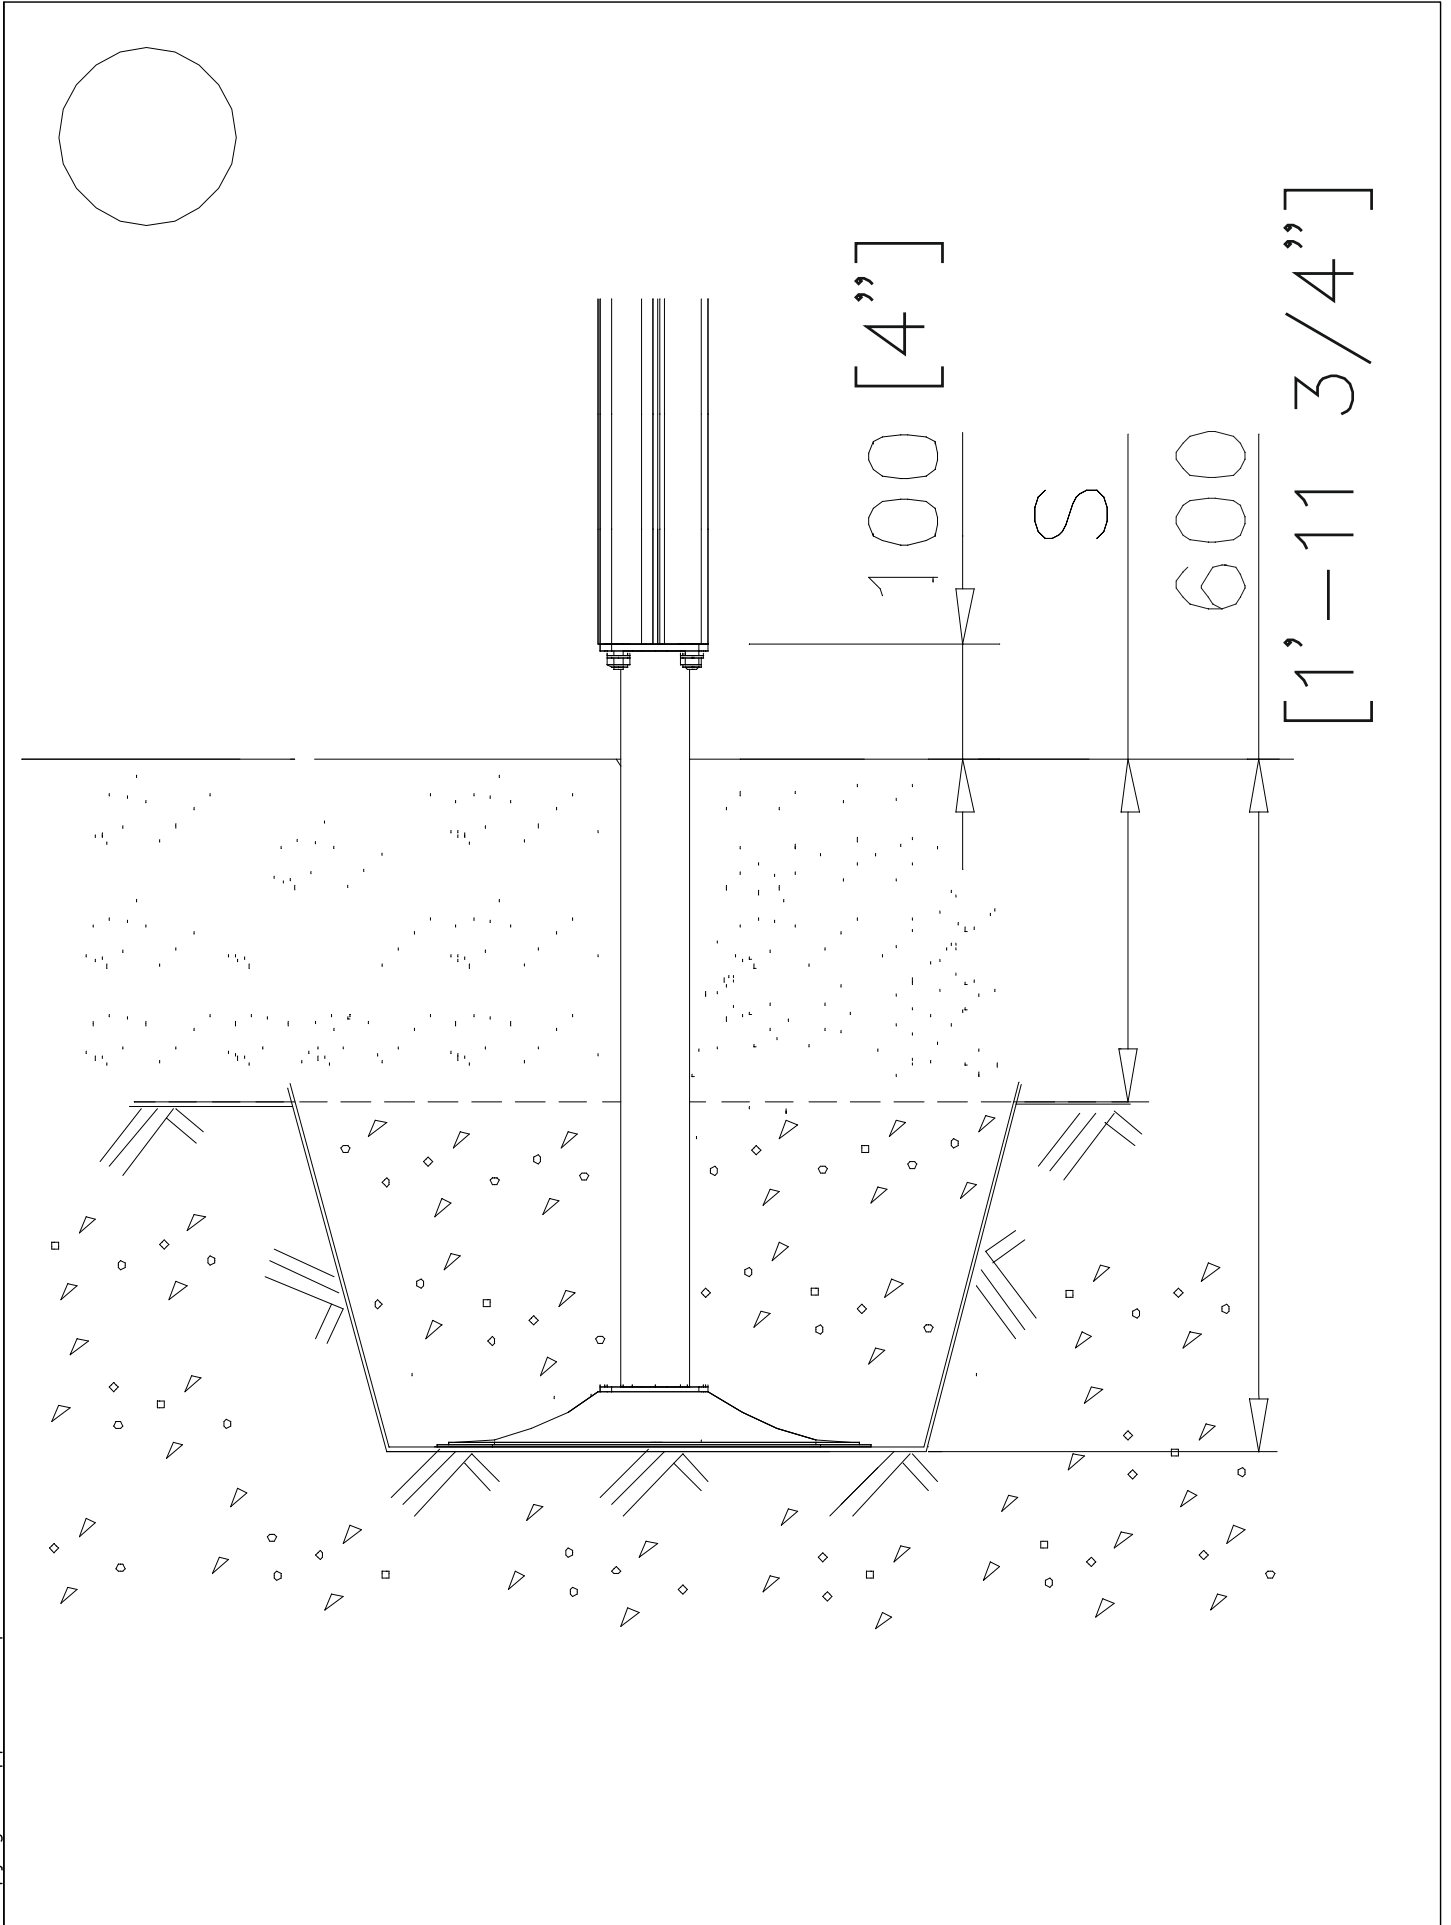

DATE: 27.10.2015

1(1)

② 905104	PCS		PCS
	4		
 M10	PCS		PCS

905104

①	909511	PCS	②	909519	PCS
		1			1
③	909637	PCS	④	909638	PCS
		4			8
	M10			Ø20/10.5	
⑤	909639	PCS			PCS
		4			
	M10x25				
		PCS			PCS
		PCS			PCS
		PCS			PCS
		PCS			PCS
		PCS			PCS

DET 1

INSTALL 911916 OPPOSITE
SIDE OF THE NET.

LOOSE THE NUTS, PLACE 911916,
TIGHTEN THE NUTS AND FIX THE
SCREWS.
DO NOT OVER-TIGHTEN!

①	911916	PCS	①	900240	PCS
		1			7
				Ø8x70	
		PCS			PCS
		PCS			PCS
		PCS			PCS
		PCS			PCS
		PCS			PCS
		PCS			PCS
		PCS			PCS