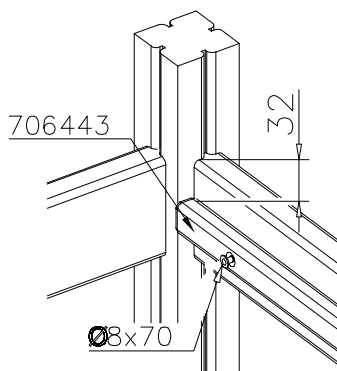

DATE: 27.10.2015

1(1)

② 905104	PCS		PCS
	4		
 M10	PCS		PCS

905104

①	909511	PCS	②	909519	PCS
		1			1
③	909637	PCS	④	909638	PCS
		4			8
	M10			Ø20/10.5	
⑤	909639	PCS			PCS
		4			
	M10x25				
		PCS			PCS
		PCS			PCS
		PCS			PCS
		PCS			PCS
		PCS			PCS

DET 1

INSTALL 911916 OPPOSITE
SIDE OF THE NET.

LOOSE THE NUTS, PLACE 911916,
TIGHTEN THE NUTS AND FIX THE
SCREWS.
DO NOT OVER-TIGHTEN!

①	911916	PCS	①	900240	PCS
		1			7
				Ø8x70	
		PCS			PCS
		PCS			PCS
		PCS			PCS
		PCS			PCS
		PCS			PCS
		PCS			PCS
		PCS			PCS

① 706443	PCS	② 705257	PCS
	2		1
32x45x702		32x750x750	
③ 900240	PCS	④ 980101	PCS
	6		8
Ø8x70		Ø4.5x70	
	PCS		PCS
	PCS		PCS

DET 1

DET 2

DET 3