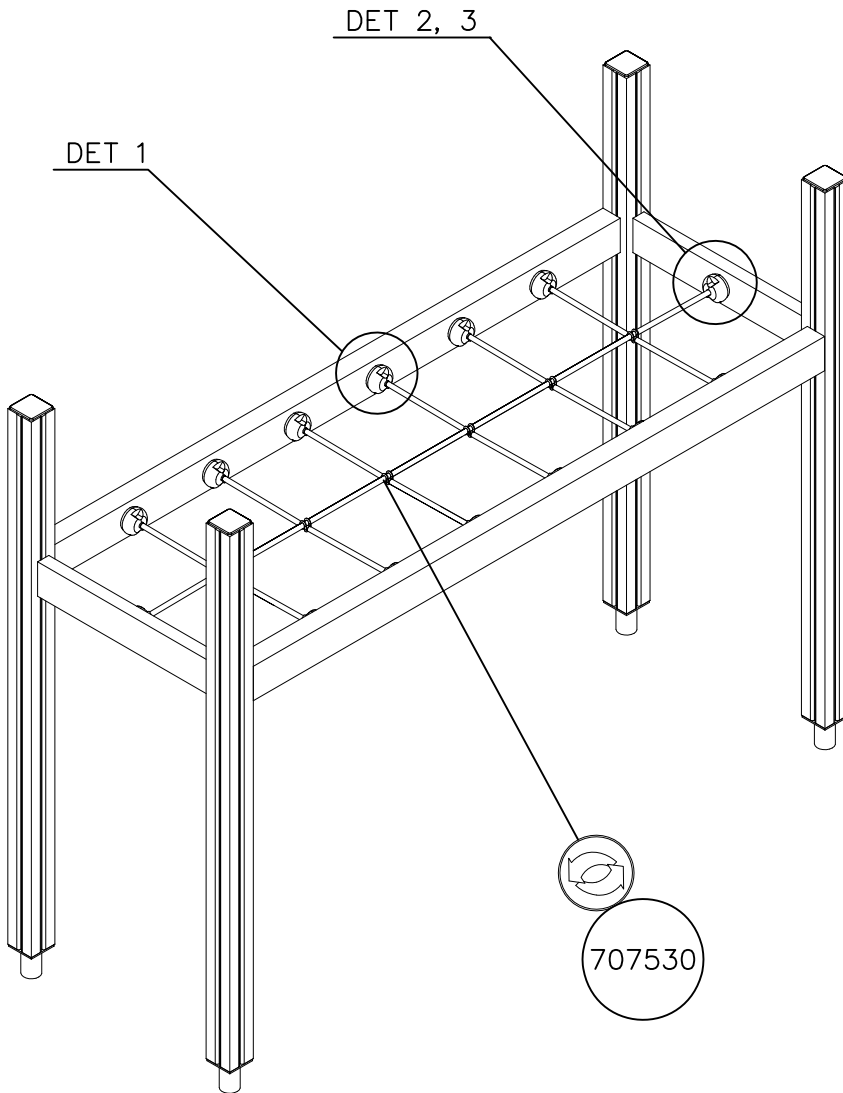

① 707530	PCS	② 900240	PCS
	1		24
755x2355		Ø8x70	
③ 909867	PCS	④ 980150	PCS
	4		10
M8x70		M8	
	PCS		PCS
	PCS		PCS

1:25