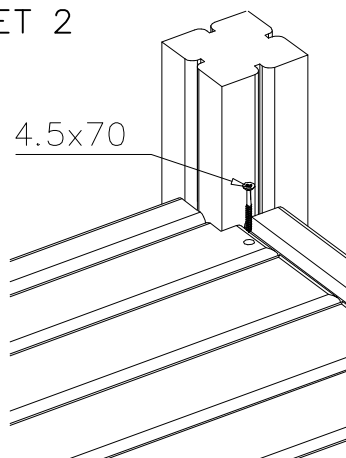

① 706443	PCS	② 705257	PCS
	2		1
32x45x702		32x750x750	
③ 900240	PCS	④ 980101	PCS
	6		8
Ø8x70		Ø4.5x70	
	PCS		PCS
	PCS		PCS

DET 2