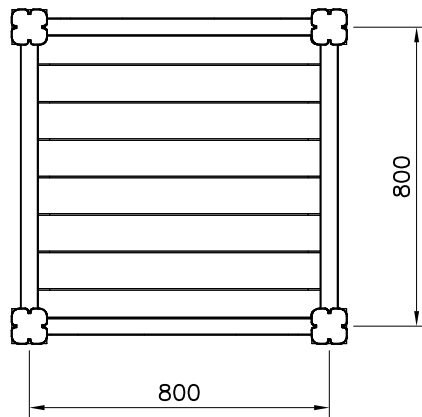

DATE: 27.10.2015

1(1)

② 905104	PCS		PCS
	4		
 M10	PCS		PCS

905104

①	909511	PCS	②	909519	PCS
		1			1
③	909637	PCS	④	909638	PCS
		4			8
	M10			Ø20/10.5	
⑤	909639	PCS			PCS
		4			
	M10x25				
		PCS			PCS
		PCS			PCS
		PCS			PCS
		PCS			PCS
		PCS			PCS

DET 1

INSTALL 911916 OPPOSITE
SIDE OF THE NET.

LOOSE THE NUTS, PLACE 911916,
TIGHTEN THE NUTS AND FIX THE
SCREWS.
DO NOT OVER-TIGHTEN!

①	911916	PCS	①	900240	PCS
		1			7
				Ø8x70	
		PCS			PCS
		PCS			PCS
		PCS			PCS
		PCS			PCS
		PCS			PCS
		PCS			PCS
		PCS			PCS

① 706443	PCS	② 705257	PCS
	2		1
32x45x702		32x750x750	
③ 900240	PCS	④ 980101	PCS
	6		8
Ø8x70		Ø4.5x70	
	PCS		PCS
	PCS		PCS

DET 1

DET 2

DET 3