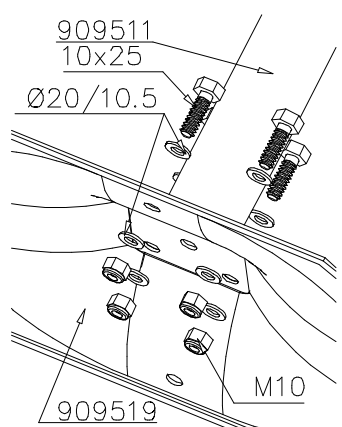

DATE: 27.10.2015

1(1)

② 905104	PCS		PCS
	4		
 M10	PCS		PCS

905104

①	909511	PCS	②	909519	PCS
		1			1
③	909637	PCS	④	909638	PCS
		4			8
	M10			Ø20/10.5	
⑤	909639	PCS			PCS
		4			
	M10x25				
		PCS			PCS
		PCS			PCS
		PCS			PCS
		PCS			PCS
		PCS			PCS

DET 1

INSTALL 911916 OPPOSITE
SIDE OF THE NET.

LOOSE THE NUTS, PLACE 911916,
TIGHTEN THE NUTS AND FIX THE
SCREWS.
DO NOT OVER-TIGHTEN!

①	911916	PCS	①	900240	PCS
		1			7
				Ø8x70	
		PCS			PCS
		PCS			PCS
		PCS			PCS
		PCS			PCS
		PCS			PCS
		PCS			PCS
		PCS			PCS