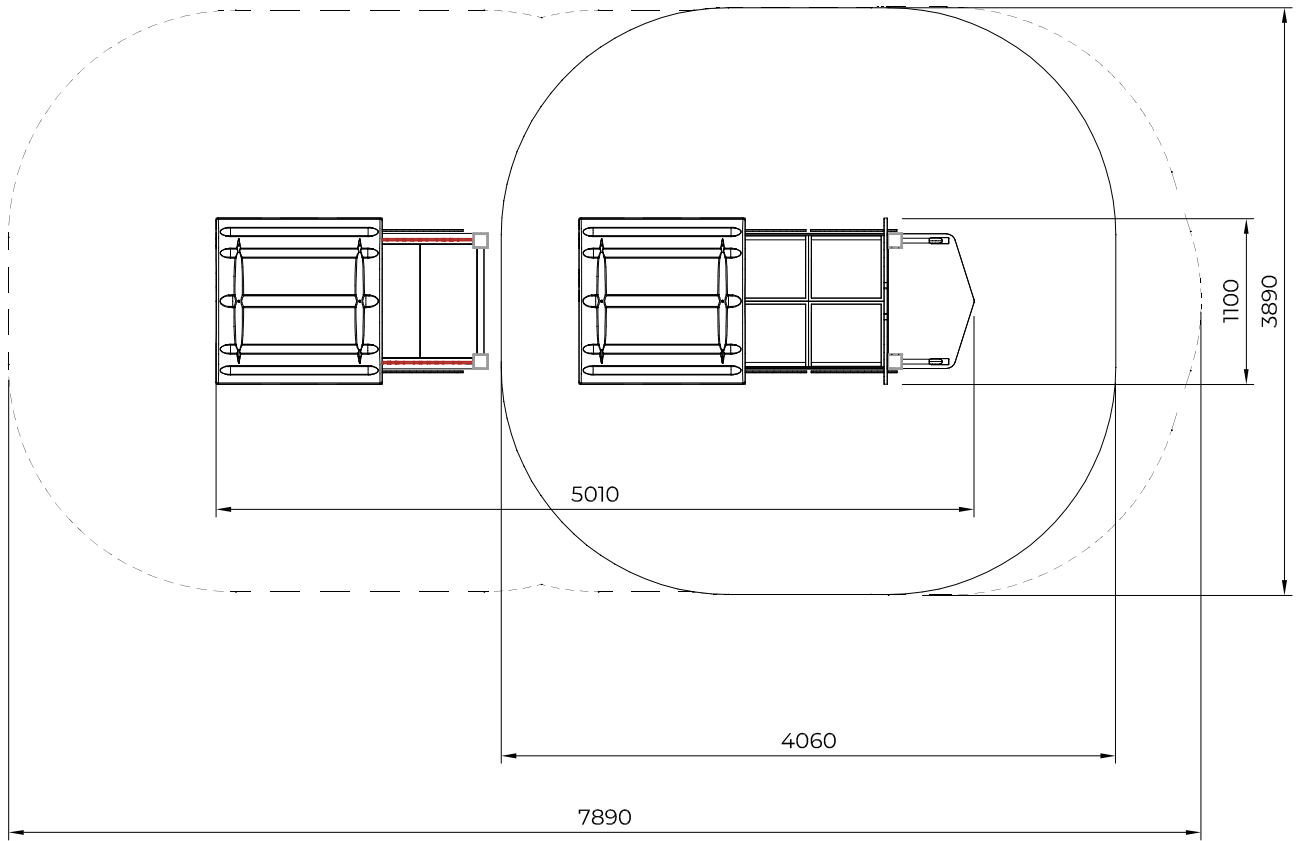

- EN/AS Impact Area 14 m<sup>2</sup>
- - - - Falling Space 28 m<sup>2</sup>  
Max Falling Height 720 mm

701401-603	PCS 2	702286	PCS 1	702339	PCS 1	706436-706	PCS 5	706439-603	PCS 7	706484-603	PCS 8
											
L 1250		65x65		118x78		10x640x702		L 704		93x93x2150	
706508	PCS 12	706512-603	PCS 14	706531	PCS 12	706534	PCS 5	706894-603	PCS 2	707327-705	PCS 6
											
32x45x650		70x120x704		FASTENER KIT		FASTENER KIT		L 950		15x375x750	
707515	PCS 3	707599-607	PCS 1	707623	PCS 2	707645	PCS 1	707647	PCS 1	707648	PCS 10
											
		21x1100x1550				20x570x890		8x280x700		Ø570x10	
707649	PCS 1	707650	PCS 1	707651	PCS 1	707659-603	PCS 4	707762	PCS 10	<del>707918-706</del>	PCS 4
											
						70x120x1062				20x275x640	
903093	PCS 100	905138	PCS 4	905196	PCS 4	905821	PCS 4	905829	PCS 4	908251	PCS 2
											
Ø8x90		GRAY		GRAY		GRAY		STRAIGHT CLE		1100x1100x215	
908330-216	PCS 4	908355-216	PCS 2	909511	PCS 12	909519	PCS 12	980114	PCS 8	980131	PCS 16
											
		Ø33,7x235x235		90x90x650		50x380x380		Ø4x20		Ø6x60	
	PCS		PCS		PCS		PCS		PCS		PCS