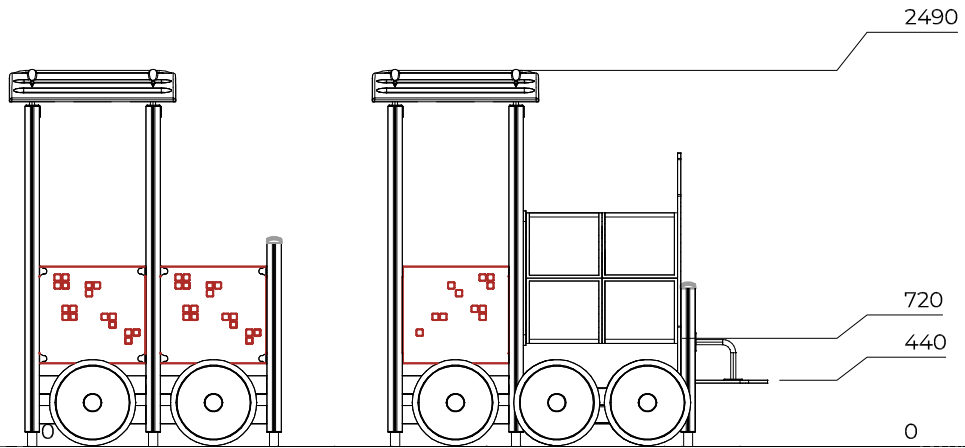

- EN/AS Impact Area 14 m<sup>2</sup>
- - - - Falling Space 28 m<sup>2</sup>  
Max Falling Height 720 mm

701401-603	PCS 2	702286	PCS 1	702339	PCS 1	706436-706	PCS 5	706439-603	PCS 7	706484-603	PCS 8
											
L 1250		65x65		118x78		10x640x702		L 704		93x93x2150	
706508	PCS 12	706512-603	PCS 14	706531	PCS 12	706534	PCS 5	706894-603	PCS 2	707327-705	PCS 6
											
32x45x650		70x120x704		FASTENER KIT		FASTENER KIT		L 950		15x375x750	
707515	PCS 3	707599-607	PCS 1	707623	PCS 2	707645	PCS 1	707647	PCS 1	707648	PCS 10
											
		21x1100x1550				20x570x890		8x280x700		Ø570x10	
707649	PCS 1	707650	PCS 1	707651	PCS 1	707659-603	PCS 4	707762	PCS 10	<del>707918-706</del>	PCS 4
											
						70x120x1062				20x275x640	
903093	PCS 100	905138	PCS 4	905196	PCS 4	905821	PCS 4	905829	PCS 4	908251	PCS 2
											
Ø8x90		GRAY		GRAY		GRAY		STRAIGHT CLE		1100x1100x215	
908330-216	PCS 4	908355-216	PCS 2	909511	PCS 12	909519	PCS 12	980114	PCS 8	980131	PCS 16
											
		Ø33,7x235x235		90x90x650		50x380x380		Ø4x20		Ø6x60	
	PCS		PCS		PCS		PCS		PCS		PCS