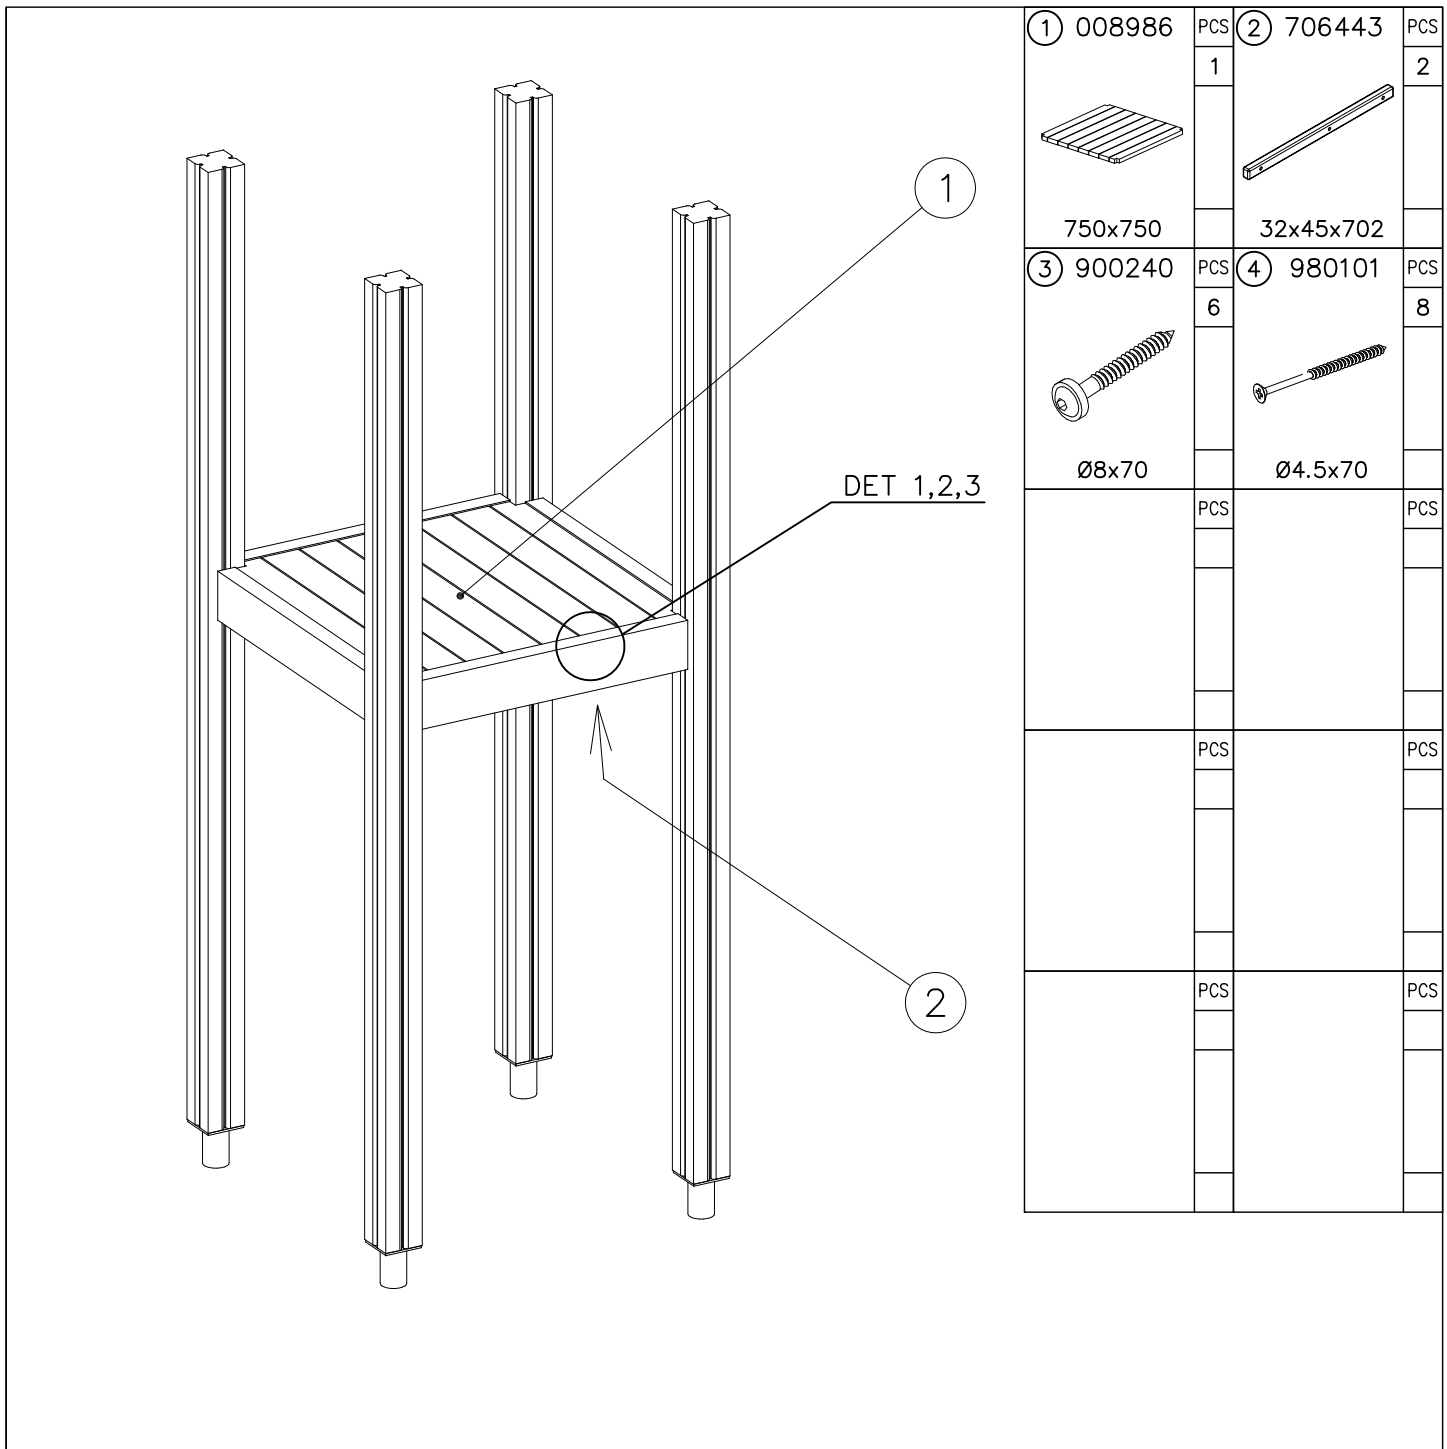

DET 2

DET 3

DET 1