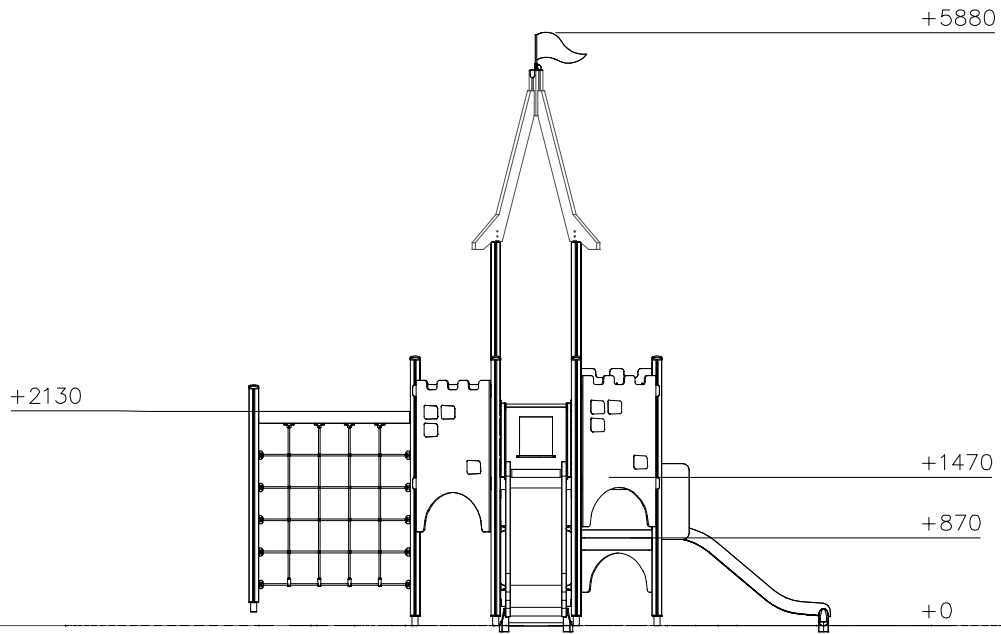

DATE: 4.4.2025

901868  Ø34x598	PCS 6	901879 	PCS 4	903093  Ø8x90	PCS 84	905138  GRAY	PCS 9	905196  GRAY	PCS 9	907694-216  L 704	PCS 2
907701-216 	PCS 4	909511  90x90x650	PCS 13	909519  50x380x380	PCS 13	980114  Ø4x20	PCS 4	980128  Ø7x40	PCS 24	980131  Ø6x60	PCS 36
AI0168 	PCS 1	P14105 	PCS 1	P15765  15x1500x1023	PCS 4		PCS		PCS		PCS
	PCS		PCS		PCS		PCS		PCS		PCS
	PCS		PCS		PCS		PCS		PCS		PCS
	PCS		PCS		PCS		PCS		PCS		PCS
	PCS		PCS		PCS		PCS		PCS		PCS

EN/AS Impact Area 45.3 m²

Falling Space 45.3 m²

Max Falling Height 2130 mm

Max falling height