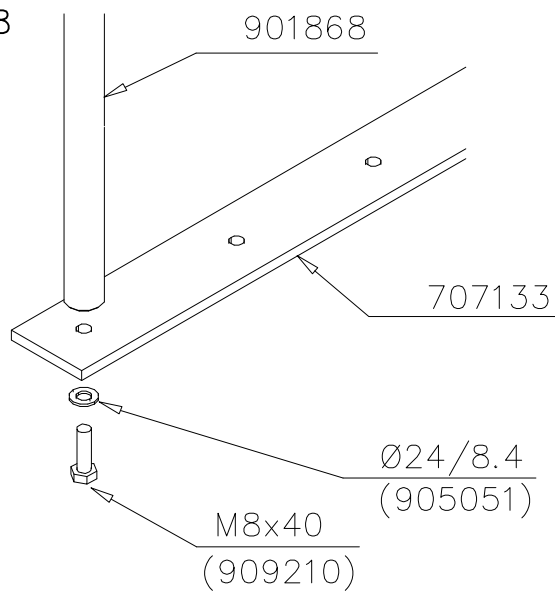

DET 6

Insert sheet metal IN to the plastic cover.

DET 8