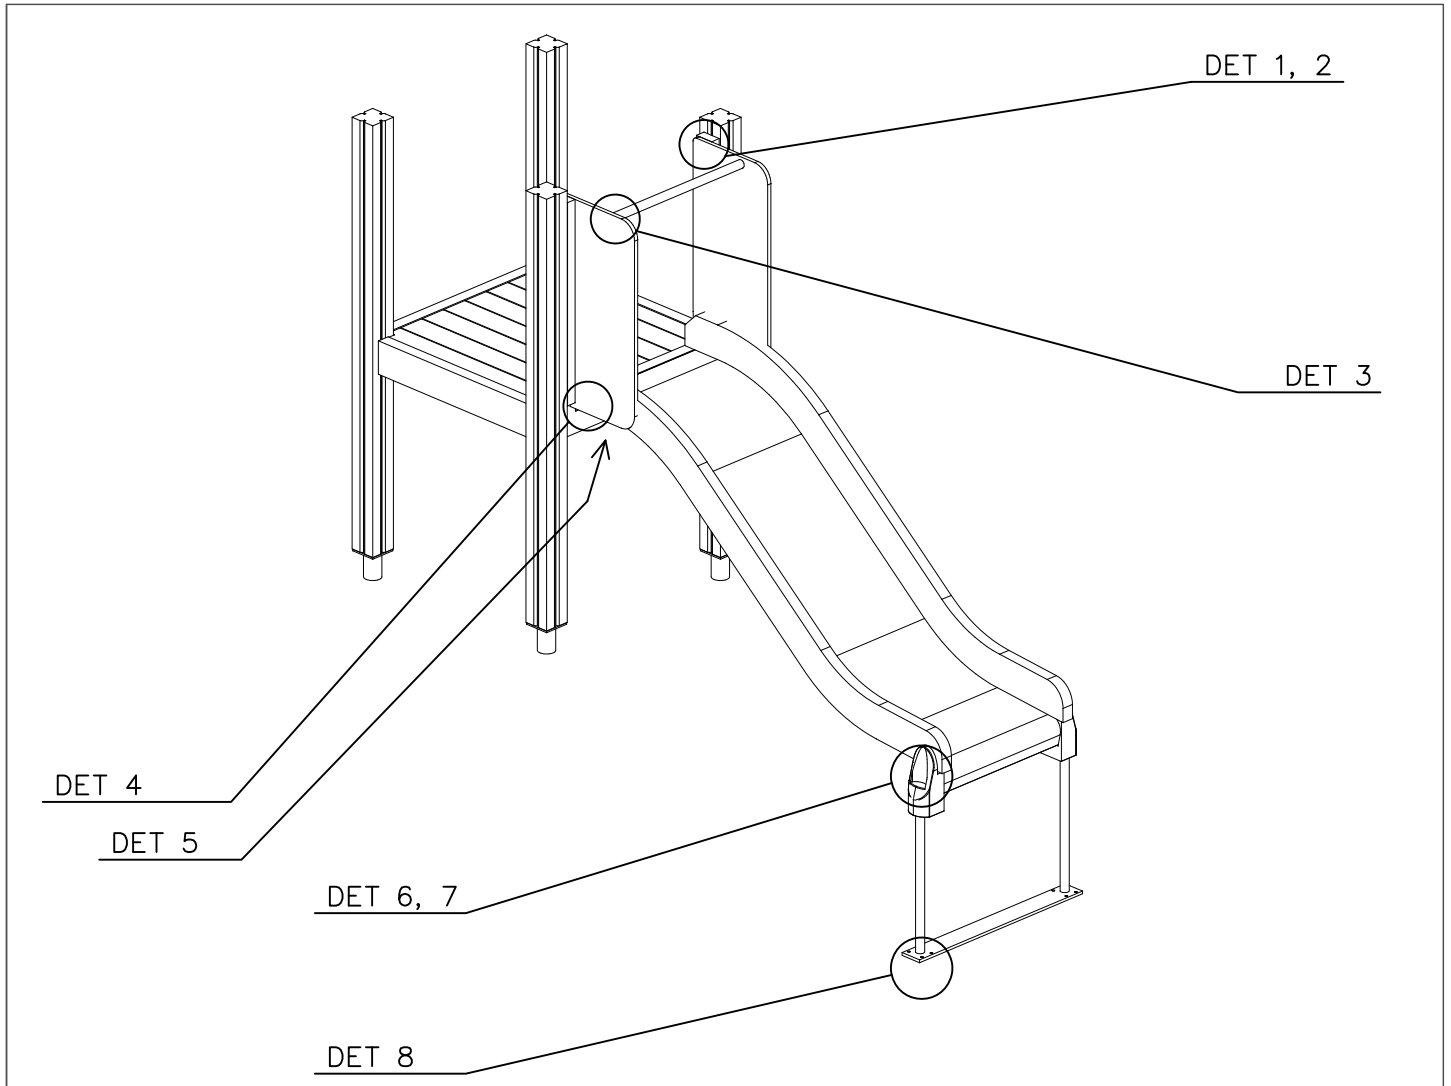

LAPPSET®
DEEP FOUNDATION

706234

DATE: 6.10.2023

1(5)

SLIDE OPTIONS

+870	706452-001 NATURAL 706452-614 FLORA BROWN	

WALL OPTIONS

706371	706371-707 GREEN