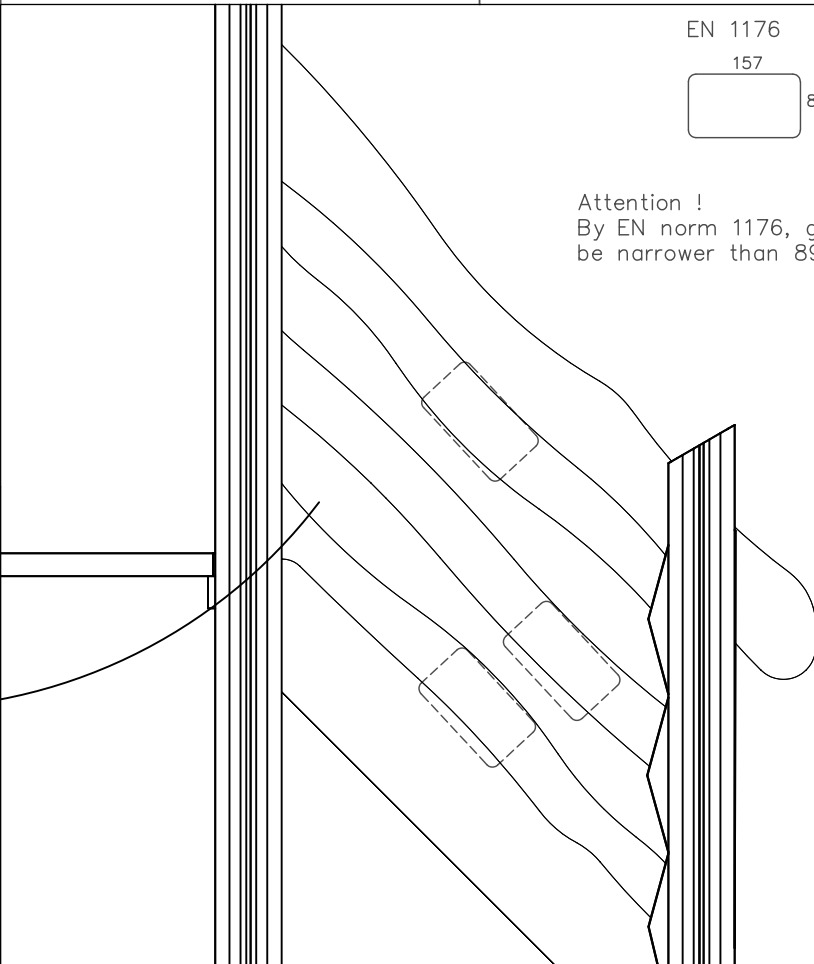

Attention !
By EN norm 1176, gaps must be narrower than 89mm !!!

LAPPSET

DEEP FOUNDATION

SLIDE WOOD

DATE: 22.5.2015

1(1)

LAPPSET®
DEEP FOUNDATION

706234