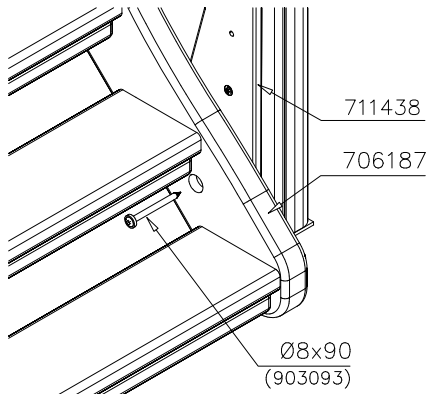

DET 4

Attention !
By EN norm 1176, gaps must be narrower than 89mm !!!