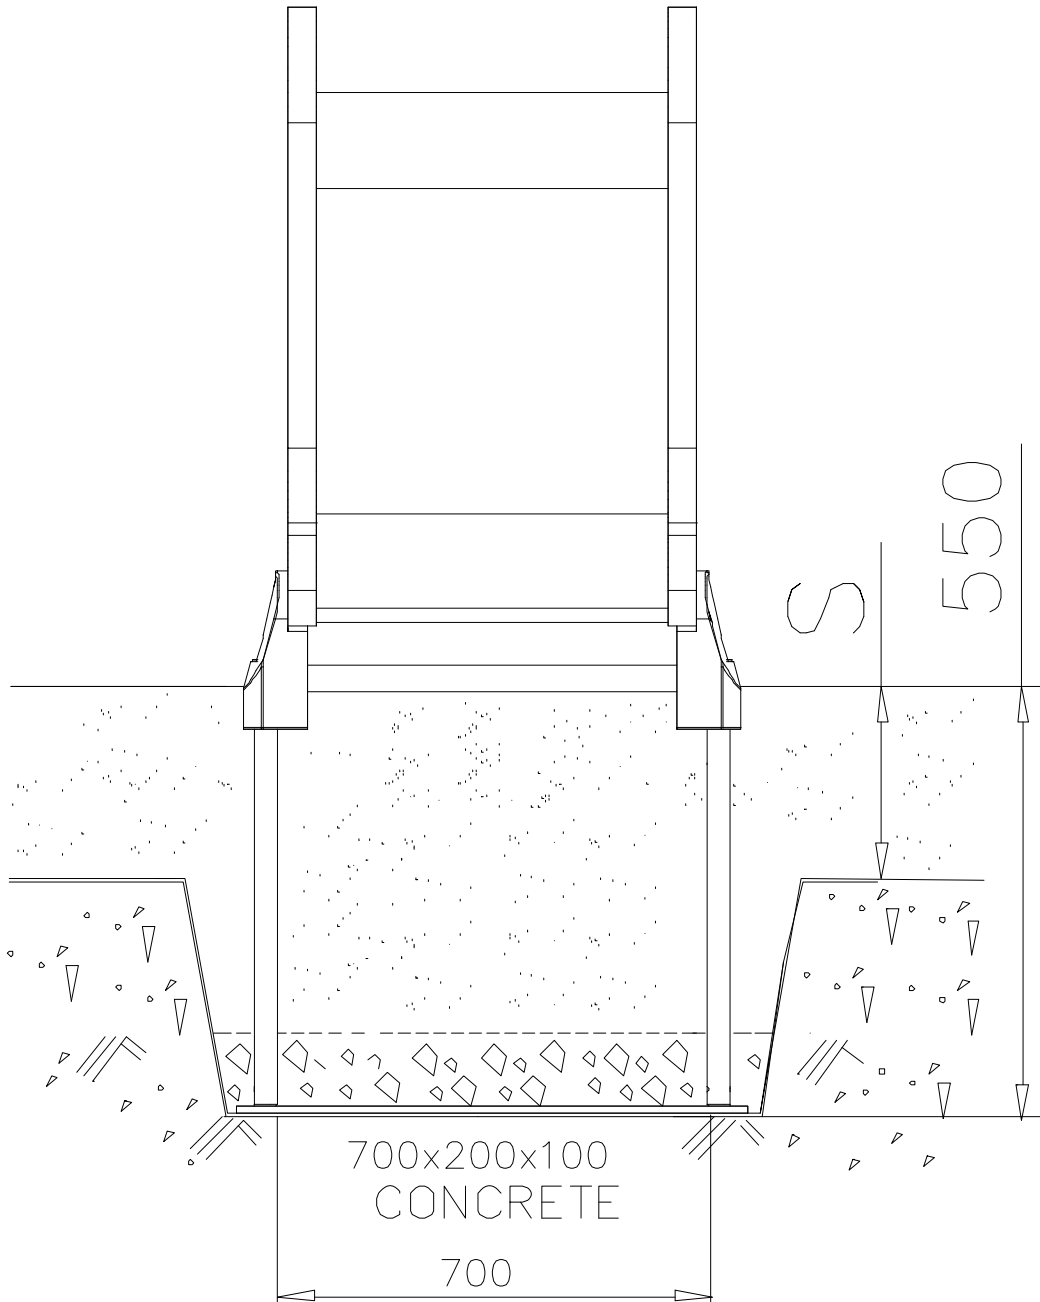

Attention !
By EN norm 1176, gaps must be narrower than 89mm !!!

LAPPSET

DEEP FOUNDATION

SLIDE WOOD

DATE: 22.5.2015

1(1)

LAPPSET®
DEEP FOUNDATION

706234