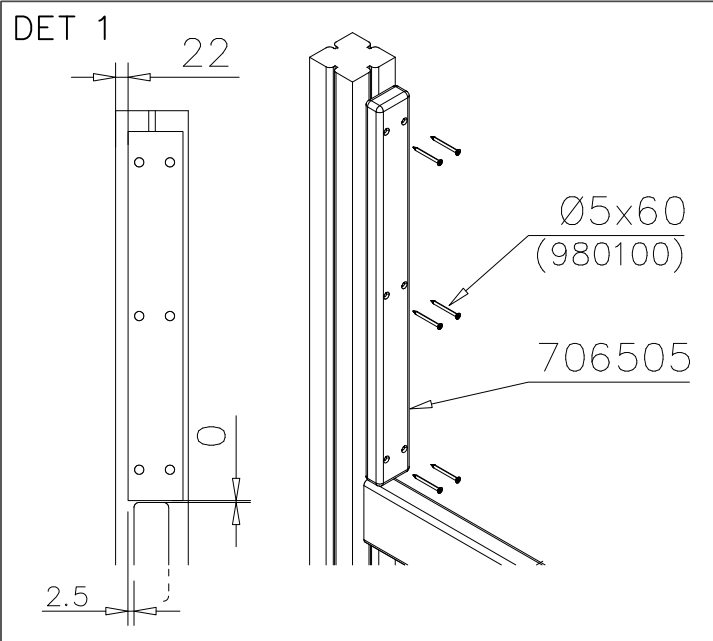

LAPPSET

DEEP FOUNDATION

706234

DATE: 6.10.2023

4(5)

○ 707133	PCS	○ 901868	PCS	○ 901879	PCS	⑥ 909210	PCS	⑦ 905051	PCS	⑧ 980128	PCS
	1		2		2		4		4		6
10x80x745		Ø30x598				M8x40		Ø24/8.4		Ø7x40	

DET 6

Insert sheet metal IN to the plastic cover.