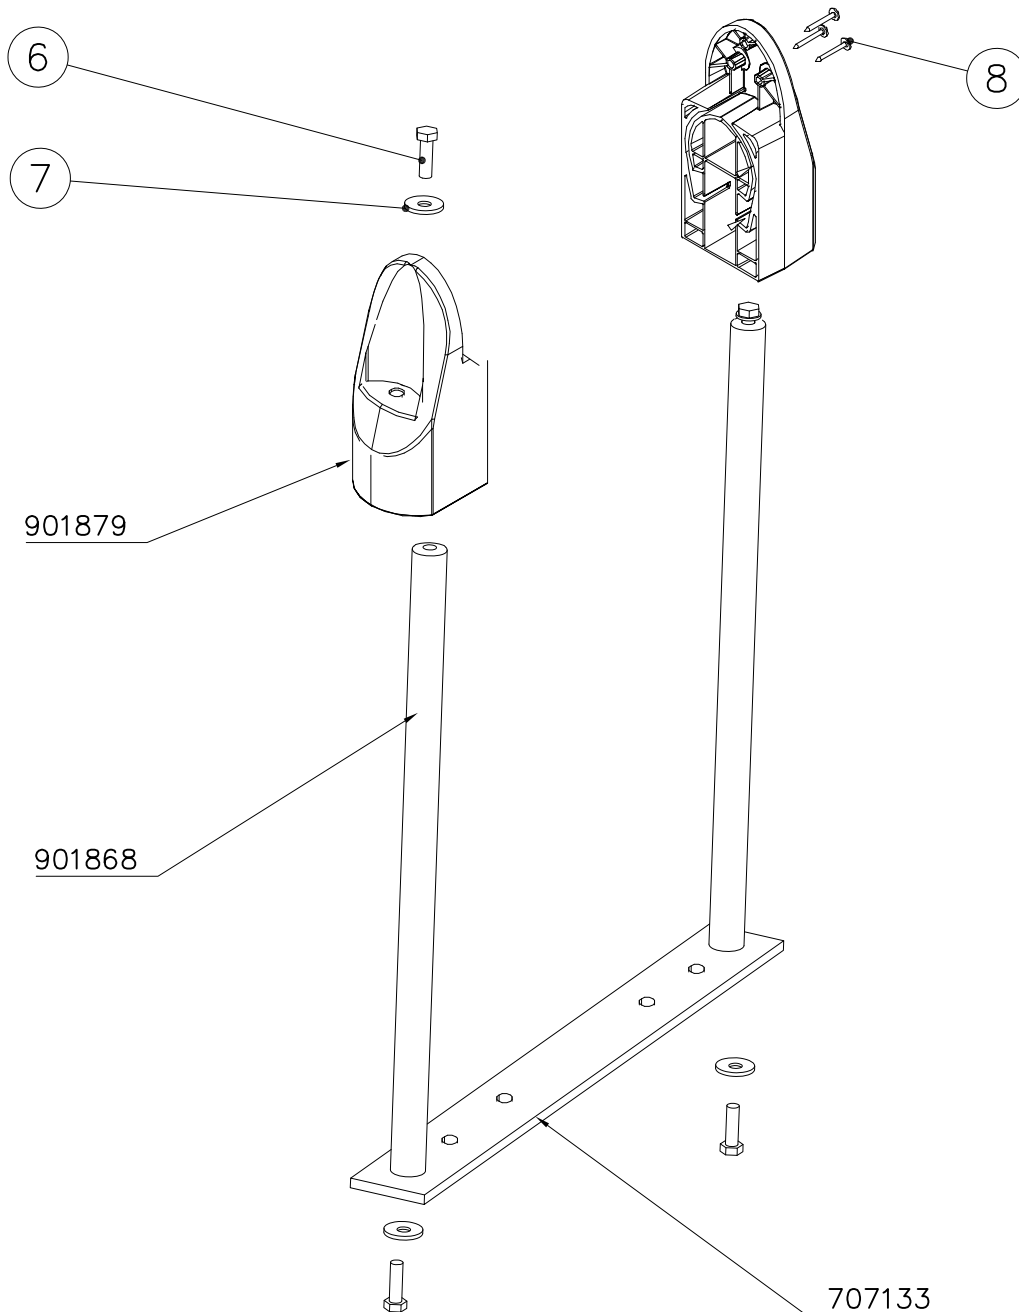

LAPPSET

DEEP FOUNDATION

706234

DATE: 6.10.2023

4(5)

○ 707133	PCS	○ 901868	PCS	○ 901879	PCS	⑥ 909210	PCS	⑦ 905051	PCS	⑧ 980128	PCS
	1		2		2		4		4		6
10x80x745		Ø30x598				M8x40		Ø24/8.4		Ø7x40	

DET 6

Insert sheet metal IN to the plastic cover.