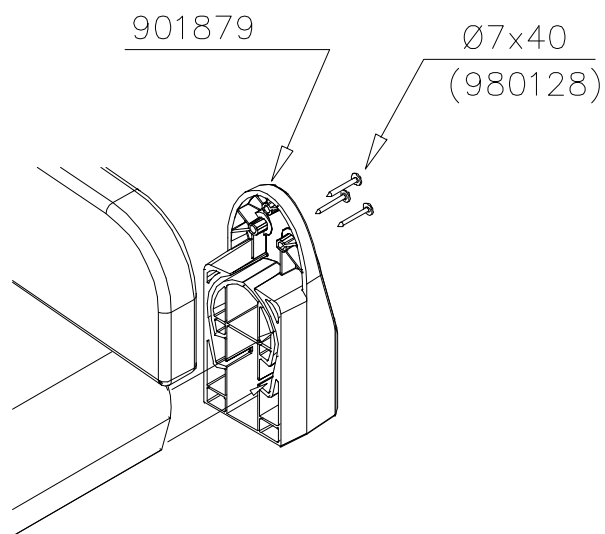

LAPPSET

DEEP FOUNDATION

706234

DATE: 6.10.2023

4(5)

○ 707133	PCS	○ 901868	PCS	○ 901879	PCS	⑥ 909210	PCS	⑦ 905051	PCS	⑧ 980128	PCS
	1		2		2		4		4		6
10x80x745		Ø30x598				M8x40		Ø24/8.4		Ø7x40	

DET 6

Insert sheet metal IN to the plastic cover.