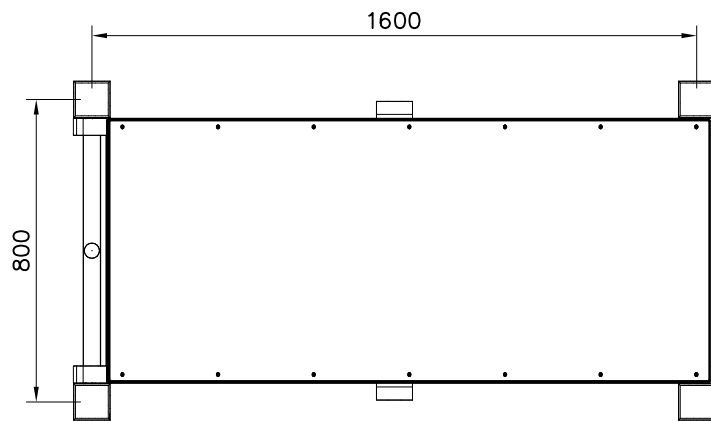

LAPPSET®
FASTENER KIT

707871

DATE: 3.10.2017

2(4)