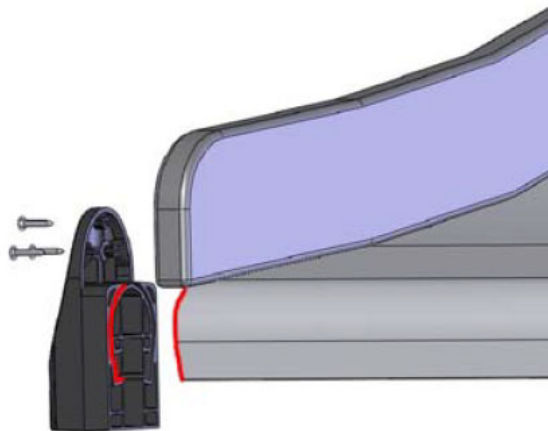

LAPPSET

DEEP FOUNDATION

706234

DATE: 6.10.2023

4(5)

○ 707133	PCS	○ 901868	PCS	○ 901879	PCS	⑥ 909210	PCS	⑦ 905051	PCS	⑧ 980128	PCS
	1		2		2		4		4		6
10x80x745		Ø30x598				M8x40		Ø24/8.4		Ø7x40	

DET 6

Insert sheet metal IN to the plastic cover.