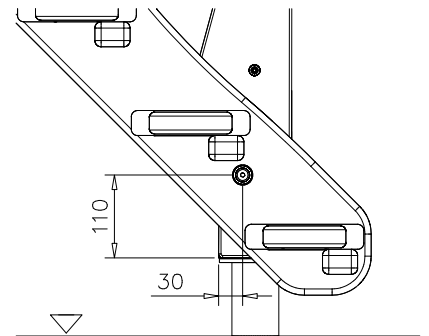

DET 3

Attention !
By EN norm 1176, gaps must be narrower than 89mm !!!