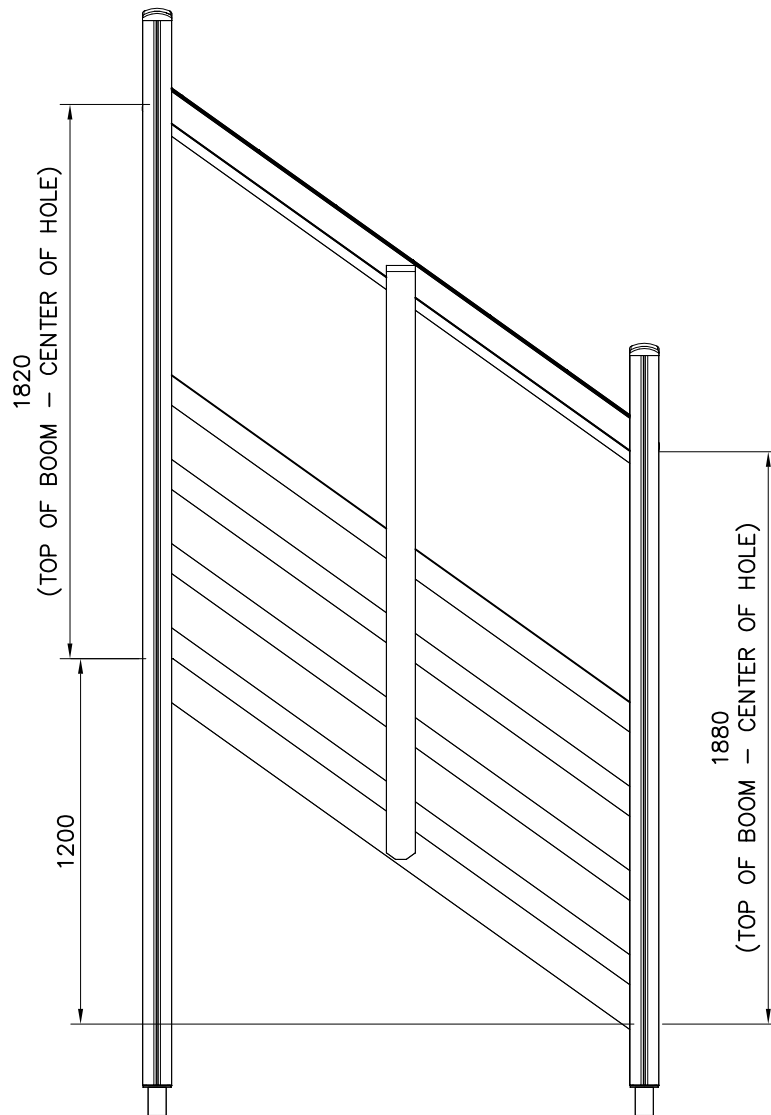

LAPPSET®
FASTENER KIT

707871

DATE: 3.10.2017

2(4)