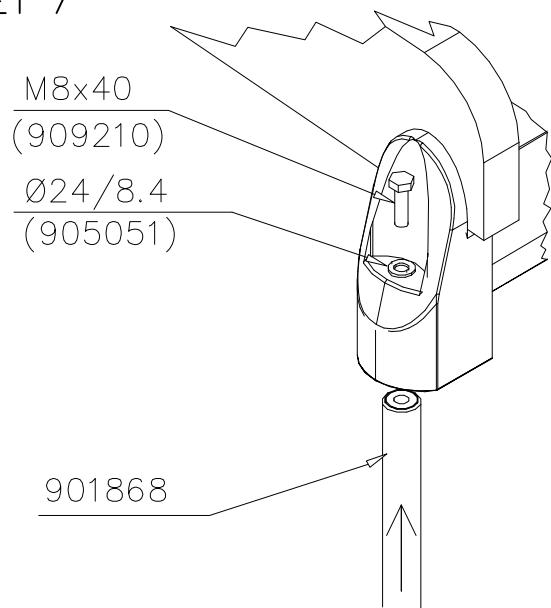

DET 6

Insert sheet metal IN to the plastic cover.

DET 7