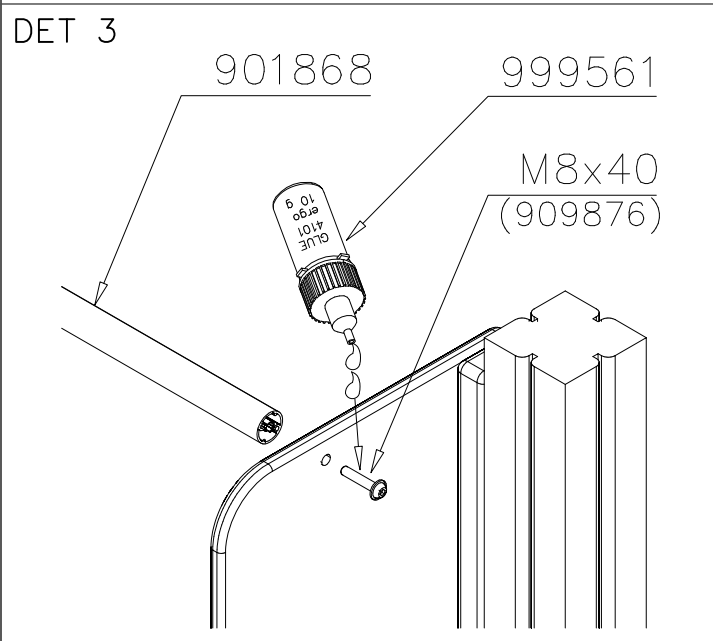

LAPPSET

DEEP FOUNDATION

706234

DATE: 6.10.2023

4(5)

○ 707133	PCS	○ 901868	PCS	○ 901879	PCS	⑥ 909210	PCS	⑦ 905051	PCS	⑧ 980128	PCS
	1		2		2		4		4		6
10x80x745		Ø30x598				M8x40		Ø24/8.4		Ø7x40	

DET 6

Insert sheet metal IN to the plastic cover.