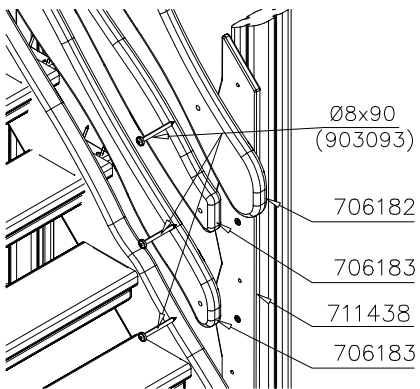

Attention !
By EN norm 1176, gaps must be narrower than 89mm !!!

LAPPSET

DEEP FOUNDATION

SLIDE WOOD

DATE: 22.5.2015

1(1)

LAPPSET®
DEEP FOUNDATION

706234