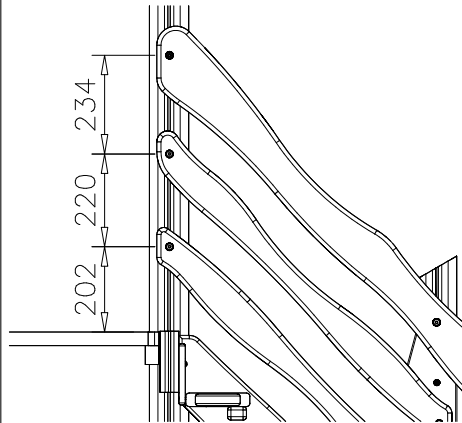

DET 5

Attention !
By EN norm 1176, gaps must be narrower than 89mm !!!