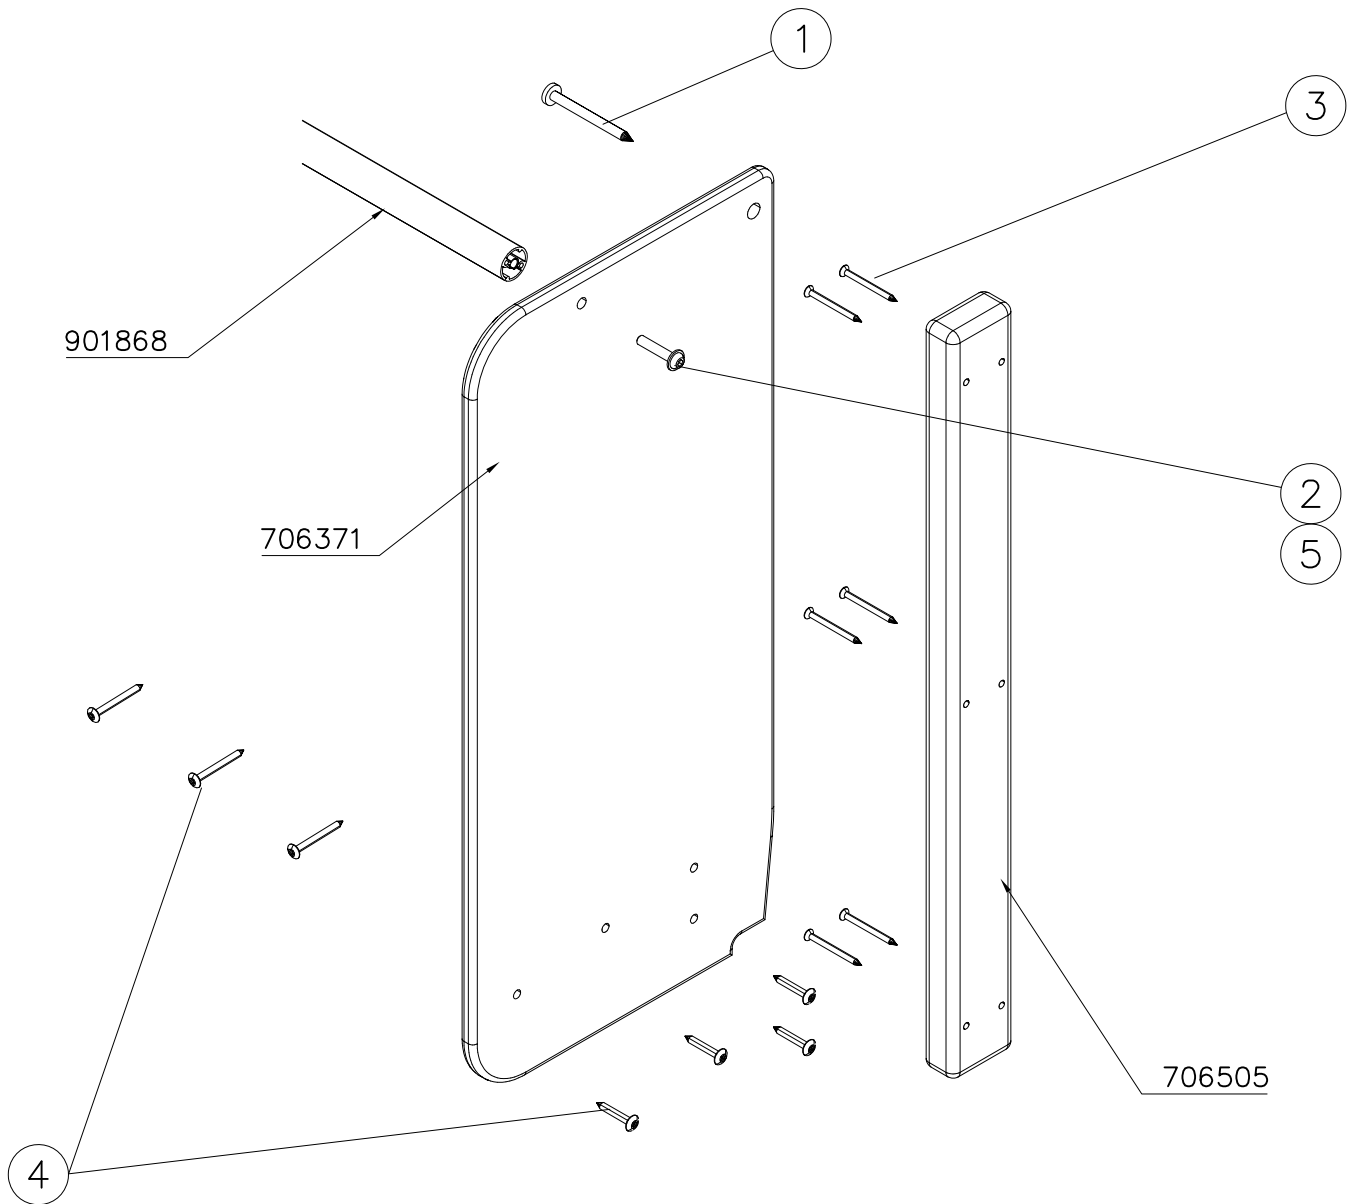

○ SLIDE	PCS	○ 706371	PCS	○ 706505	PCS	○ 901868	PCS	① 903093	PCS	② 909876	PCS
	1		2		2		1		2		2
+870		15x345x750		35x70x730		Ø34x598		Ø8x90		M8x40	
③ 980100	PCS	④ 980128	PCS	⑤ 999561	PCS						
	12		11		1						
Ø5x60		Ø7x40		10g