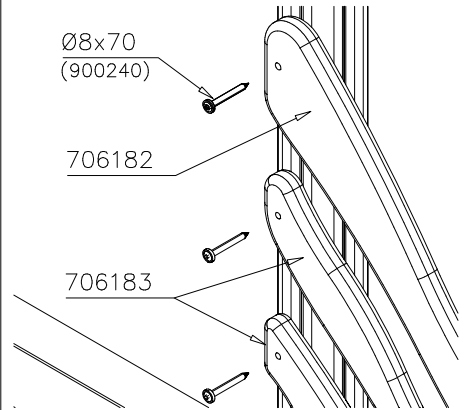

DET 6

Attention !
By EN norm 1176, gaps must be narrower than 89mm !!!