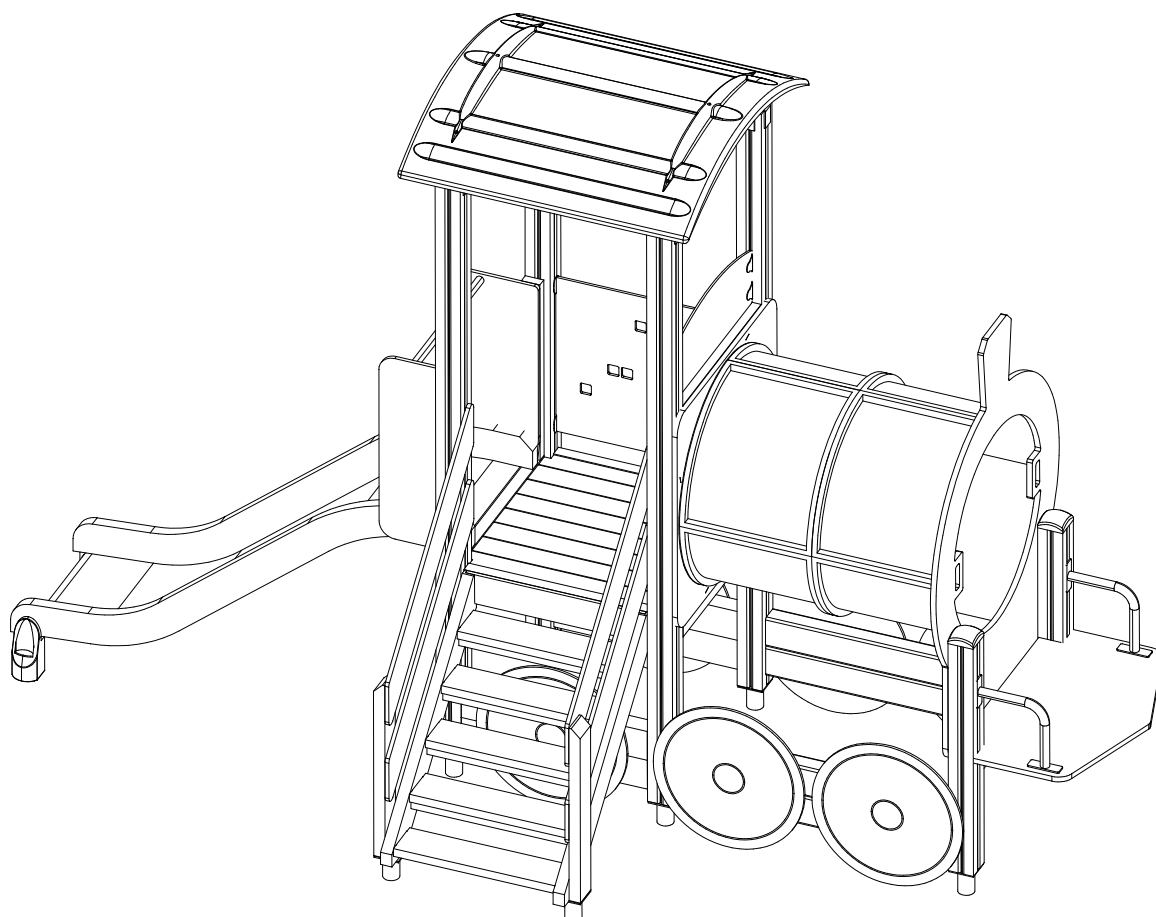

LAPPSET®

FINNO

ASENNUSOHJE
MONTERINGSANSVISNING
INSTALLATION INSTRUCTION
AUFBAUANLEITUNG
NOTICE D'INSTALLATION

DATE: 17.7.2019

Q13521-3

DATE: 2.4.2025

008986  750x750	PCS 1	702286  65x65	PCS 1	702339  118x78	PCS 1	706371-707  15x345x750	PCS 2	706436-707  10x640x702	PCS 1	706439  L 704	PCS 4
706443  32x45x702	PCS 2	706452  600x780x1470	PCS 1	706505  35x70x730	PCS 2	706512  70x120x704	PCS 6	706531  FASTENER KIT	PCS 8	706533  FASTENER KIT	PCS 1
706534  FASTENER KIT	PCS 1	706535  FASTENER KIT	PCS 1	706669  93x93x2400	PCS 4	706894  L 950	PCS 2	707133  10x80x745	PCS 1	707145  43x93x717	PCS 2
707146-707  15x145x1153	PCS 4	707191  +870	PCS 1	707224  FASTENER KIT	PCS 1	707599-609  21x1100x1550	PCS 1	707623  FASTENER KIT	PCS 1	707645  20x570x890	PCS 1
707647  8x280x700	PCS 1	707648  Ø570x10	PCS 6	707649  FASTENER KIT	PCS 1	707650  FASTENER KIT	PCS 1	707651  FASTENER KIT	PCS 1	707659  70x120x1062	PCS 4
707762  FASTENER KIT	PCS 6	707918-707  20x275x640	PCS 4	901868  Ø34x598	PCS 3	901879  FASTENER KIT	PCS 2	903093  Ø8x90	PCS 56	905138  GRAY	PCS 2
905196  GRAY	PCS 2	905821  GRAY	PCS 4	905829  STRAIGHT CLE	PCS 4	908251  1100x1100x215	PCS 1	908330-216  FASTENER KIT	PCS 2	908355-216  Ø33,7x235x235	PCS 2

DATE: 2.4.2025

909511  90x90x650	PCS 8	909519  50x380x380	PCS 8	980114  Ø4x20	PCS 8	980131  Ø6x60	PCS 8		PCS		PCS
	PCS		PCS		PCS		PCS		PCS		PCS
	PCS		PCS		PCS		PCS		PCS		PCS
	PCS		PCS		PCS		PCS		PCS		PCS
	PCS		PCS		PCS		PCS		PCS		PCS
	PCS		PCS		PCS		PCS		PCS		PCS
	PCS		PCS		PCS		PCS		PCS		PCS

— EN/AS Impact Area 23.1 m²
- - - Falling Space 26.7 m²
Max Falling Height 1000 mm