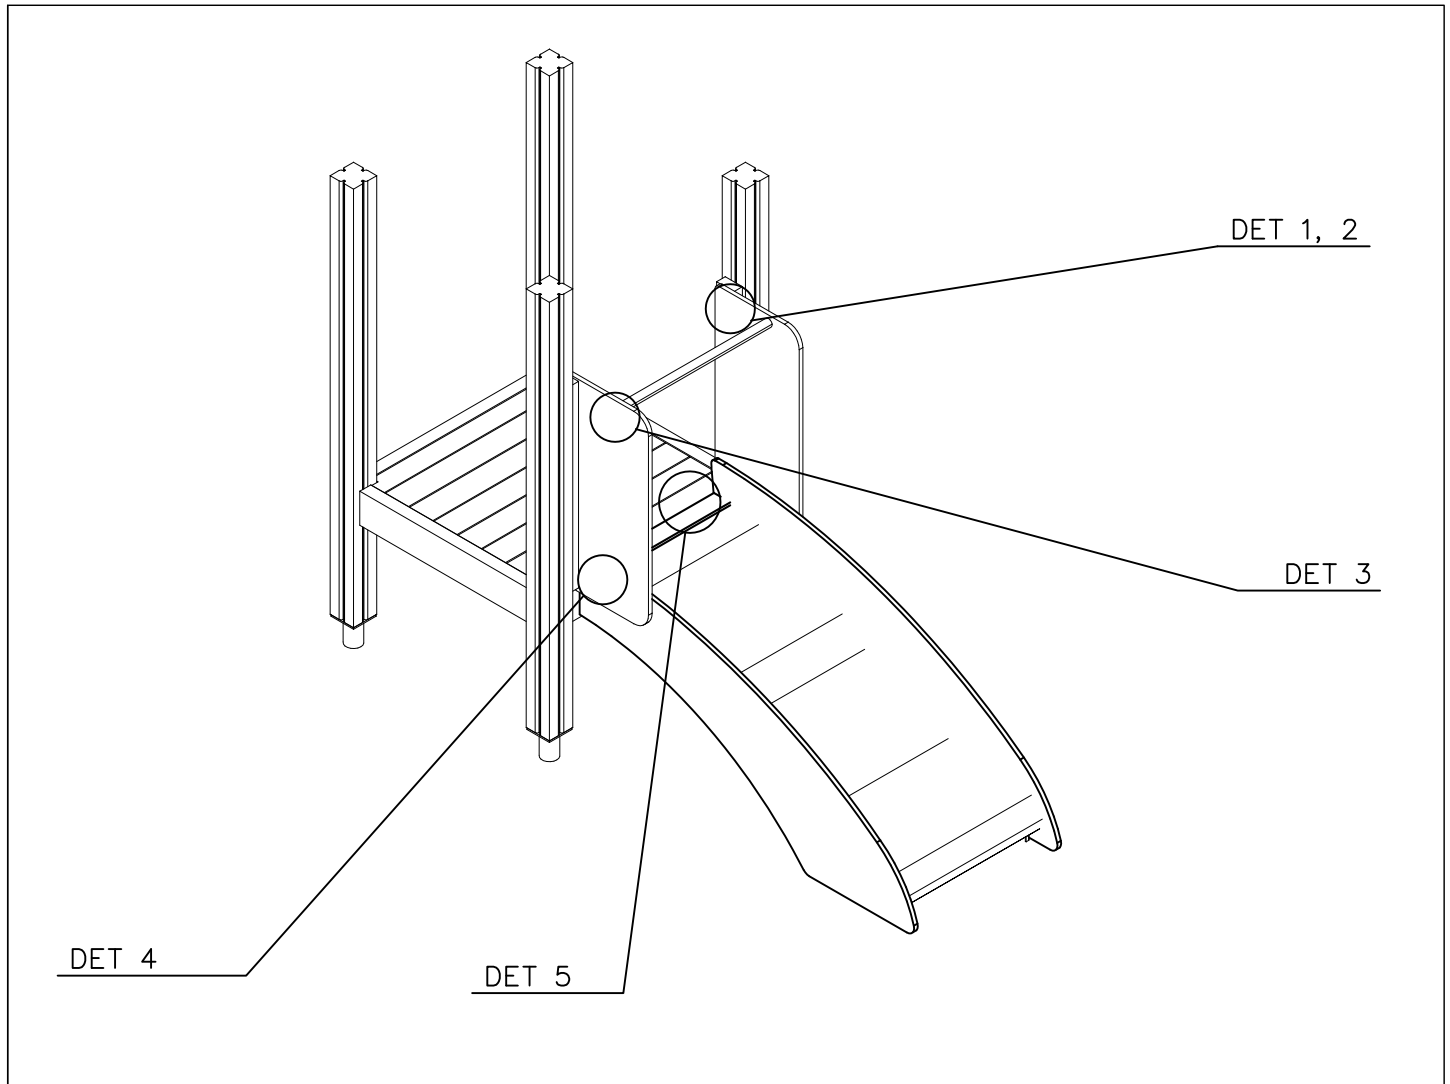

SLIDE OPTIONS

707376
+570

707376-702 YELLOW
707376-704 DARK GREY

WALL OPTIONS

706371

706371-701 BLUE
706371-702 YELLOW
706371-703 LIME
706371-704 DRARK GRAY
706371-705 LIGHT GRAY
706371-706 RED

706371-707 GREEN
706371-708 FUXIA