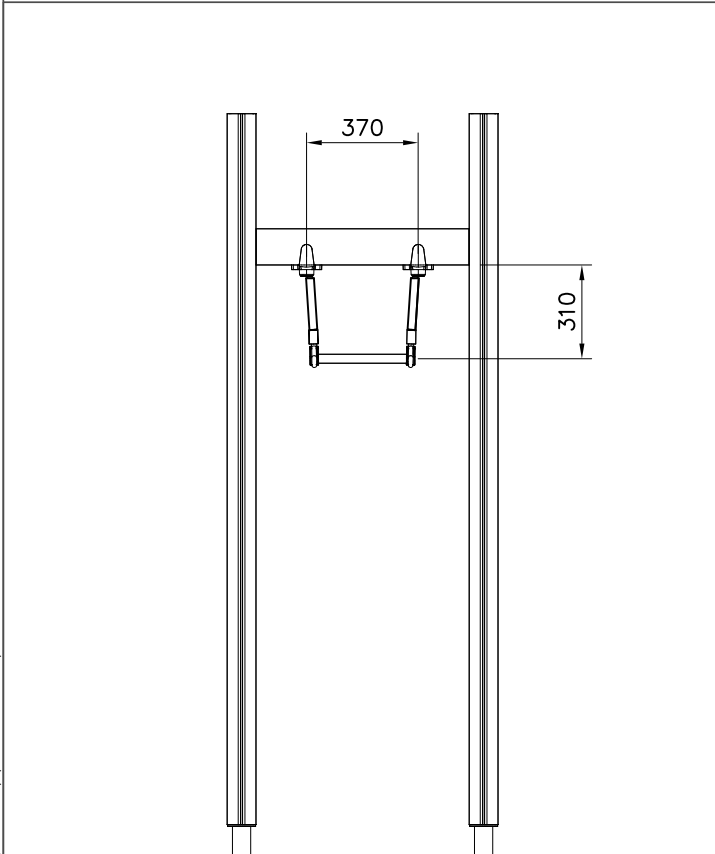

# SLIDE WOOD

DATE: 3.11.2017

4(5)

○ 901879	PCS	⑥ 909509	PCS	⑦ 909139	PCS	⑧ 980154	PCS	⑨ 980128	PCS
	2		2		2		4		6
		M12x50		M12x130		Ø24/13		Ø7x40	

DET 7

Insert sheet metal IN to the plastic cover.

DET 8

① 706600	PCS	② 980128	PCS
	1		2
		Ø7x40	
③ 980123	PCS		PCS
	4		
		Ø7x60	
	PCS		PCS
	PCS		PCS