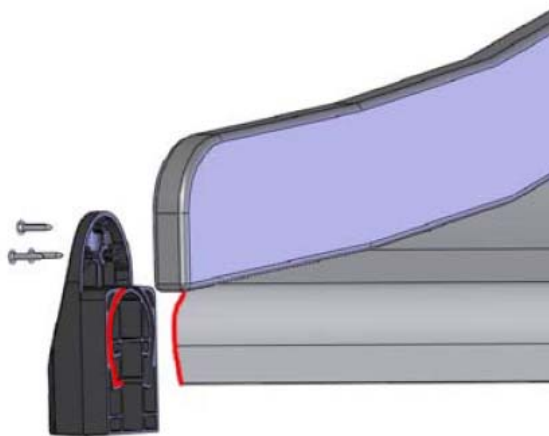

# SLIDE WOOD

DATE: 3.11.2017

4(5)

○ 901879	PCS	⑥ 909509	PCS	⑦ 909139	PCS	⑧ 980154	PCS	⑨ 980128	PCS
	2		2		2		4		6
		M12x50		M12x130		Ø24/13		Ø7x40	

DET 7

Insert sheet metal IN to the plastic cover.

DET 8

① 706600	PCS	② 980128	PCS
	1		2
		Ø7x40	
③ 980123	PCS		PCS
	4		
		Ø7x60	
	PCS		PCS
	PCS		PCS