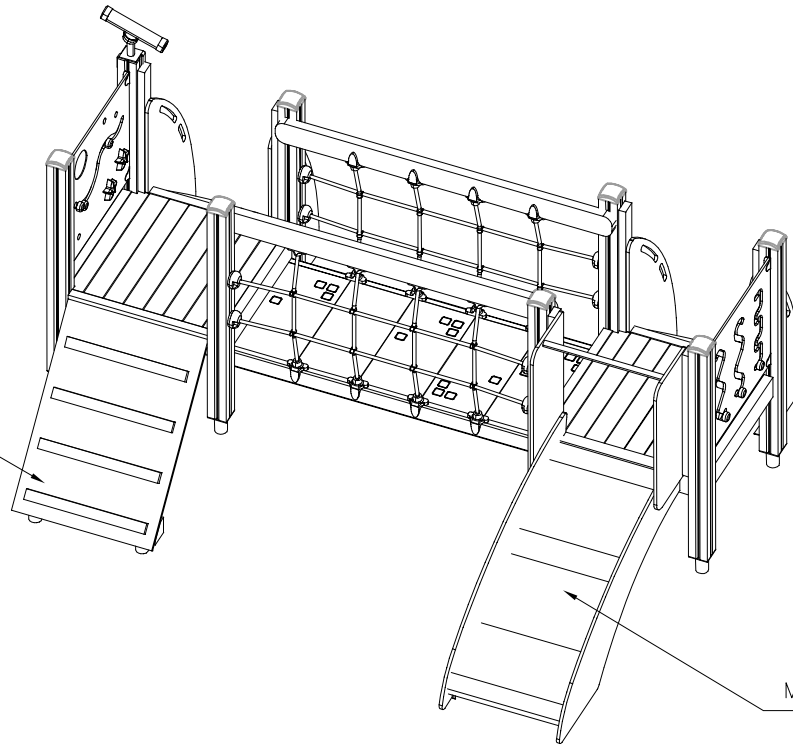

DATE: 25.2.2025

008986  750x750	PCS 2	701401  L 1250	PCS 8	702286  65x65	PCS 1	704431 	PCS 3	706371-703  15x751x343	PCS 2	706439  L 704	PCS 8
706443  32x45x702	PCS 4	706505  35x70x730	PCS 6	706531  FASTENER KIT	PCS 10	706535  FASTENER KIT	PCS 2	707209-703  10x640x702	PCS 1	707304 	PCS 1
707376-704 	PCS 1	707381  FASTENER KIT	PCS 1	707382  FASTENER KIT	PCS 2	707383-703 	PCS 4	707384-704 	PCS 6	707386-703  10x640x702	PCS 1
707398-703  15x630x310	PCS 5	707399  70x95x1680	PCS 2	707401-611  45x120x1680	PCS 2	707402-305  1505x720	PCS 2	707405  FASTENER KIT	PCS 1	707418-703  700x1000	PCS 1
707419  FASTENER KIT	PCS 1	707450  FASTENER KIT	PCS 2	707585  FASTENER KIT	PCS 1	707732  FASTENER KIT	PCS 6	901868  Ø30x598	PCS 1	903093  Ø8x90	PCS 32
905138  GRAY	PCS 7	905196  GRAY	PCS 7	907688-216 	PCS 2	907701-216 	PCS 4	908291-216  47x55x696x3	PCS 1	909511  90x90x650	PCS 10
909519  50x380x380	PCS 10	980114  Ø4x20	PCS 4	980131  Ø6x60	PCS 28		PCS		PCS		PCS

- EN/AS Impact Area 14.9 m²
- - - Falling Space 28.4 m²
Max Falling Height 1000 mm

This is a place holder.
Ramp for +570
is coming

Max Falling Height