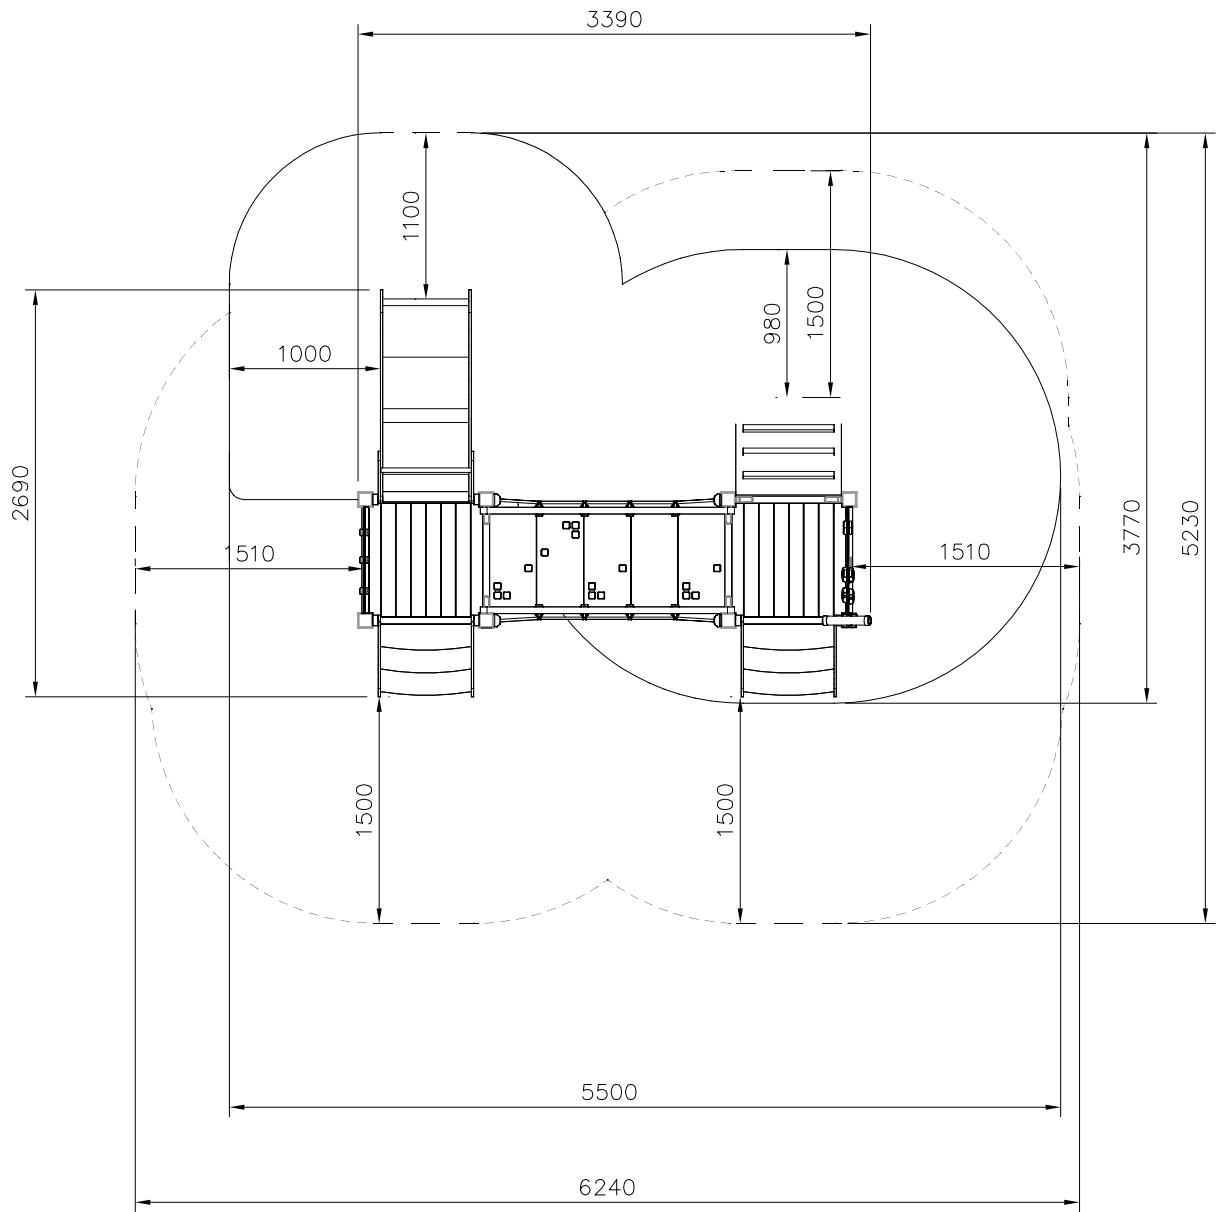

DATE: 25.2.2025

008986  750x750	PCS 2	701401  L 1250	PCS 8	702286  65x65	PCS 1	704431 	PCS 3	706371-703  15x751x343	PCS 2	706439  L 704	PCS 8
706443  32x45x702	PCS 4	706505  35x70x730	PCS 6	706531  FASTENER KIT	PCS 10	706535  FASTENER KIT	PCS 2	707209-703  10x640x702	PCS 1	707304 	PCS 1
707376-704 	PCS 1	707381  FASTENER KIT	PCS 1	707382  FASTENER KIT	PCS 2	707383-703 	PCS 4	707384-704 	PCS 6	707386-703  10x640x702	PCS 1
707398-703  15x630x310	PCS 5	707399  70x95x1680	PCS 2	707401-611  45x120x1680	PCS 2	707402-305  1505x720	PCS 2	707405  FASTENER KIT	PCS 1	707418-703  700x1000	PCS 1
707419  FASTENER KIT	PCS 1	707450  FASTENER KIT	PCS 2	707585  FASTENER KIT	PCS 1	707732  FASTENER KIT	PCS 6	901868  Ø30x598	PCS 1	903093  Ø8x90	PCS 32
905138  GRAY	PCS 7	905196  GRAY	PCS 7	907688-216 	PCS 2	907701-216 	PCS 4	908291-216  47x55x696x3	PCS 1	909511  90x90x650	PCS 10
909519  50x380x380	PCS 10	980114  Ø4x20	PCS 4	980131  Ø6x60	PCS 28		PCS		PCS		PCS

- EN/AS Impact Area 14.9 m²
- - - Falling Space 28.4 m²
Max Falling Height 1000 mm

This is a place holder.
Ramp for +570
is coming

Max Falling Height