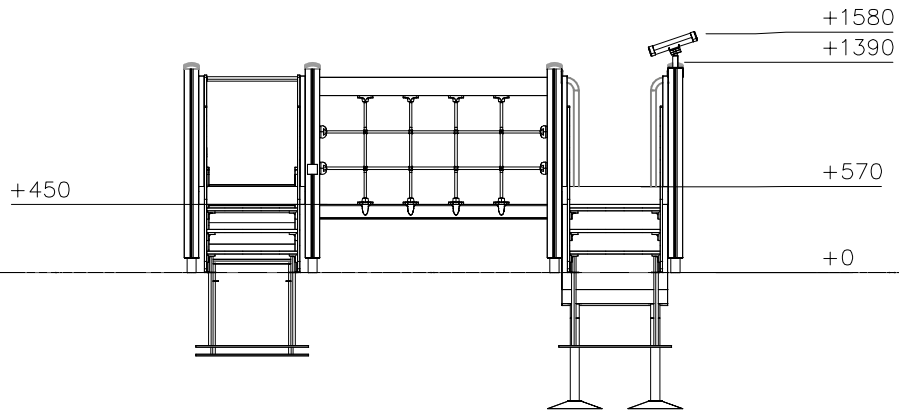

DATE: 25.2.2025

008986  750x750	PCS 2	701401  L 1250	PCS 8	702286  65x65	PCS 1	704431 	PCS 3	706371-703  15x751x343	PCS 2	706439  L 704	PCS 8
706443  32x45x702	PCS 4	706505  35x70x730	PCS 6	706531  FASTENER KIT	PCS 10	706535  FASTENER KIT	PCS 2	707209-703  10x640x702	PCS 1	707304 	PCS 1
707376-704 	PCS 1	707381  FASTENER KIT	PCS 1	707382  FASTENER KIT	PCS 2	707383-703 	PCS 4	707384-704 	PCS 6	707386-703  10x640x702	PCS 1
707398-703  15x630x310	PCS 5	707399  70x95x1680	PCS 2	707401-611  45x120x1680	PCS 2	707402-305  1505x720	PCS 2	707405  FASTENER KIT	PCS 1	707418-703  700x1000	PCS 1
707419  FASTENER KIT	PCS 1	707450  FASTENER KIT	PCS 2	707585  FASTENER KIT	PCS 1	707732  FASTENER KIT	PCS 6	901868  Ø30x598	PCS 1	903093  Ø8x90	PCS 32
905138  GRAY	PCS 7	905196  GRAY	PCS 7	907688-216 	PCS 2	907701-216 	PCS 4	908291-216  47x55x696x3	PCS 1	909511  90x90x650	PCS 10
909519  50x380x380	PCS 10	980114  Ø4x20	PCS 4	980131  Ø6x60	PCS 28		PCS		PCS		PCS

- EN/AS Impact Area 14.9 m²
- - - Falling Space 28.4 m²
Max Falling Height 1000 mm

This is a place holder.
Ramp for +570
is coming

Max Falling Height