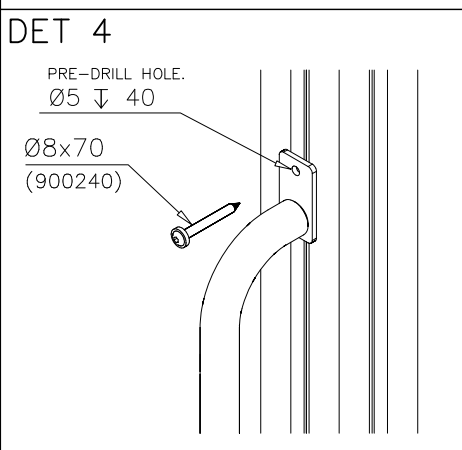

① 900240	PCS	② 900727	PCS
	1		1
Ø8x70		M10x80	
	PCS		PCS
③ 907688	PCS	③ 907701	PCS
	1		1
765		545	
	PCS		PCS
	PCS		PCS
	PCS		PCS
	PCS		PCS