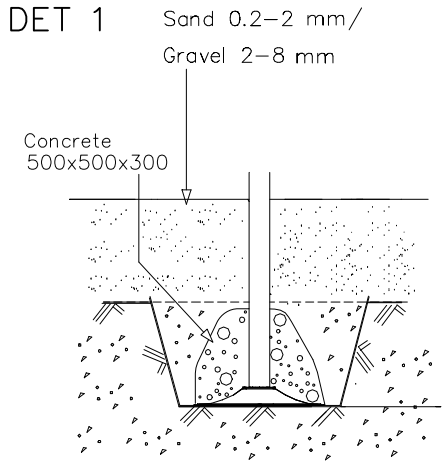

①	900733	PCS	②	903236	PCS
		1			4
	Ø450x85		Ø30/10.5x2.5		
③	906500	PCS	④	909117	PCS
		4			4
	M10x40		M8x100		
⑤	909511	PCS	⑥	909519	PCS
		1			1
	90x90x650		50x380x380		
⑦	909637	PCS	⑧	909638	PCS
		8			16
	M10		Ø20/10.5		
⑨	909639	PCS	⑩	909256	PCS
		4			4
	M10x25		Ø16/8.4		
⑪	980160	PCS	⑫	707372	PCS
		4			1
	M8		340x340x20		
⑬	702341	PCS			PCS
		1			
	90x50				
		PCS			PCS

Step can be installed in different heights between 100 and 300 mm.

----- Falling Space 9.4 m²
Max Falling Height 300 mm

① 900240	PCS	④ 909256	PCS
	6		6
Ø8x70		Ø16/8.4	
	PCS		PCS
	PCS		PCS
	PCS		PCS
○ 908360	PCS		PCS
	1		
SUPPORT			
	PCS		PCS
	PCS		PCS
	PCS		PCS

<p>DET 1</p>  <p>Ø16/8.4 (909256)</p> <p>Ø8x70 (900240)</p>	<p>DET 2</p>  <p>Ø16/8.4 (909256)</p> <p>Ø8x70 (900240)</p>	

①	909850	PCS	②	909633	PCS
		3			3
					
	M8x25			M8	
③	900240	PCS			PCS
		5			
					
	Ø8x70				
		PCS			PCS
○	707696	PCS	○	902086	PCS
		1			1
					
	15x265x275			148x172x254	
		PCS			PCS
		PCS			PCS
		PCS			PCS
		PCS			PCS