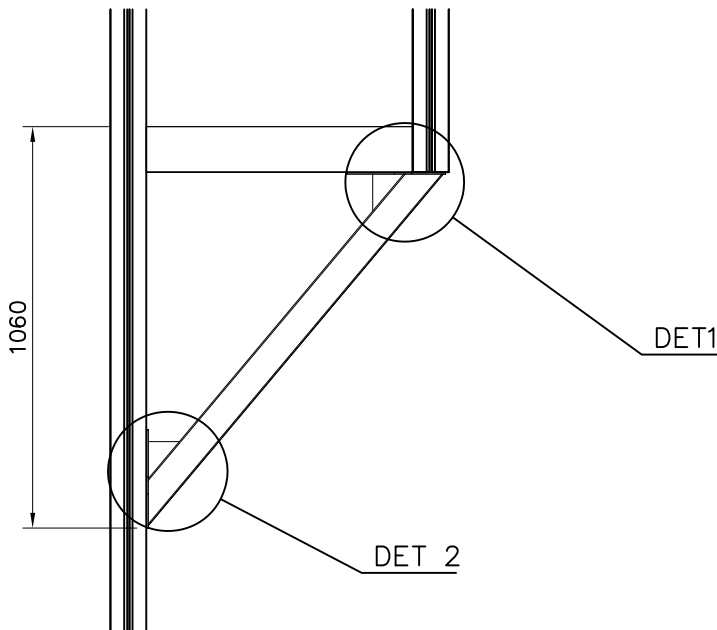

①	900733	PCS	②	903236	PCS
		1			4
	Ø450x85		Ø30/10.5x2.5		
③	906500	PCS	④	909117	PCS
		4			4
	M10x40		M8x100		
⑤	909511	PCS	⑥	909519	PCS
		1			1
	90x90x650		50x380x380		
⑦	909637	PCS	⑧	909638	PCS
		8			16
	M10		Ø20/10.5		
⑨	909639	PCS	⑩	909256	PCS
		4			4
	M10x25		Ø16/8.4		
⑪	980160	PCS	⑫	707372	PCS
		4			1
	M8		340x340x20		
⑬	702341	PCS			PCS
		1			
	90x50				
		PCS			PCS

Step can be installed in different heights between 100 and 300 mm.

----- Falling Space 9.4 m²
Max Falling Height 300 mm

① 900240	PCS	④ 909256	PCS
	6		6
Ø8x70		Ø16/8.4	
	PCS		PCS
	PCS		PCS
	PCS		PCS
○ 908360	PCS		PCS
	1		
SUPPORT			
	PCS		PCS
	PCS		PCS
	PCS		PCS

<p>DET 1</p>  <p>Ø16/8.4 (909256)</p> <p>Ø8x70 (900240)</p>	<p>DET 2</p>  <p>Ø16/8.4 (909256)</p> <p>Ø8x70 (900240)</p>	

①	909850	PCS	②	909633	PCS
		3			3
					
	M8x25			M8	
③	900240	PCS			PCS
		5			
					
	Ø8x70				
		PCS			PCS
○	707696	PCS	○	902086	PCS
		1			1
					
	15x265x275			148x172x254	
		PCS			PCS
		PCS			PCS
		PCS			PCS
		PCS			PCS