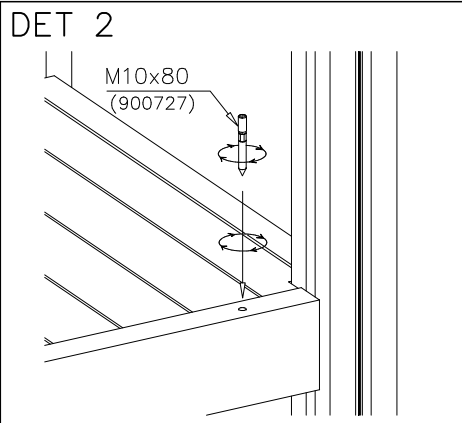

① 900240	PCS	② 900727	PCS
	1		1
Ø8x70		M10x80	
	PCS		PCS
③ 907688	PCS	③ 907701	PCS
	1		1
765		545	
	PCS		PCS
	PCS		PCS
	PCS		PCS
	PCS		PCS