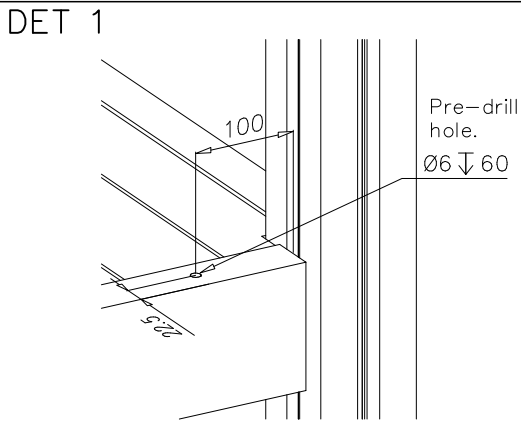

① 900240	PCS	② 900727	PCS
	1		1
Ø8x70		M10x80	
	PCS		PCS
③ 907688	PCS	③ 907701	PCS
	1		1
765		545	
	PCS		PCS
	PCS		PCS
	PCS		PCS
	PCS		PCS