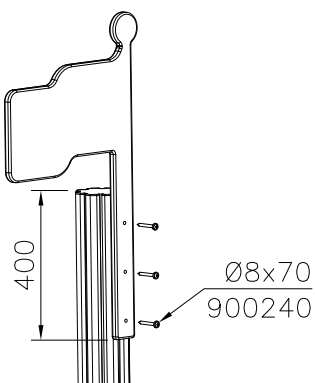

DET 2

① 900240 Ø8x70	PCS		PCS
	3		
	PCS		PCS
	PCS		PCS
	PCS		PCS
	PCS		PCS
	PCS		PCS
○ 707621 21x489x900	PCS		PCS
	1