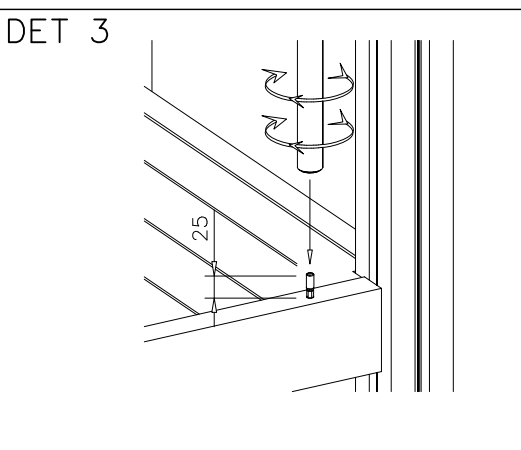

① 900240	PCS	② 900727	PCS
	1		1
Ø8x70		M10x80	
	PCS		PCS
③ 907688	PCS	③ 907701	PCS
	1		1
765		545	
	PCS		PCS
	PCS		PCS
	PCS		PCS
	PCS		PCS