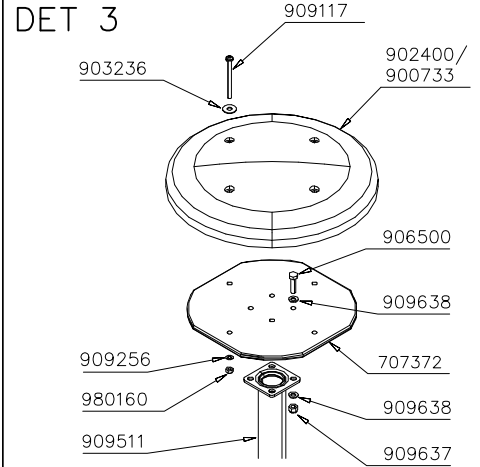

①	900733	PCS	②	903236	PCS
		1			4
	Ø450x85		Ø30/10.5x2.5		
③	906500	PCS	④	909117	PCS
		4			4
	M10x40		M8x100		
⑤	909511	PCS	⑥	909519	PCS
		1			1
	90x90x650		50x380x380		
⑦	909637	PCS	⑧	909638	PCS
		8			16
	M10		Ø20/10.5		
⑨	909639	PCS	⑩	909256	PCS
		4			4
	M10x25		Ø16/8.4		
⑪	980160	PCS	⑫	707372	PCS
		4			1
	M8		340x340x20		
⑬	702341	PCS			PCS
		1			
	90x50				
		PCS			PCS

Step can be installed in different heights between 100 and 300 mm.

----- Falling Space 9.4 m²
Max Falling Height 300 mm

① 900240	PCS	④ 909256	PCS
	6		6
Ø8x70		Ø16/8.4	
	PCS		PCS
	PCS		PCS
	PCS		PCS
○ 908360	PCS		PCS
	1		
SUPPORT			
	PCS		PCS
	PCS		PCS
	PCS		PCS

<p>DET 1</p>  <p>Ø16/8.4 (909256)</p> <p>Ø8x70 (900240)</p>	<p>DET 2</p>  <p>Ø16/8.4 (909256)</p> <p>Ø8x70 (900240)</p>	

①	909850	PCS	②	909633	PCS
		3			3
					
	M8x25			M8	
③	900240	PCS			PCS
		5			
					
	Ø8x70				
		PCS			PCS
○	707696	PCS	○	902086	PCS
		1			1
					
	15x265x275			148x172x254	
		PCS			PCS
		PCS			PCS
		PCS			PCS
		PCS			PCS