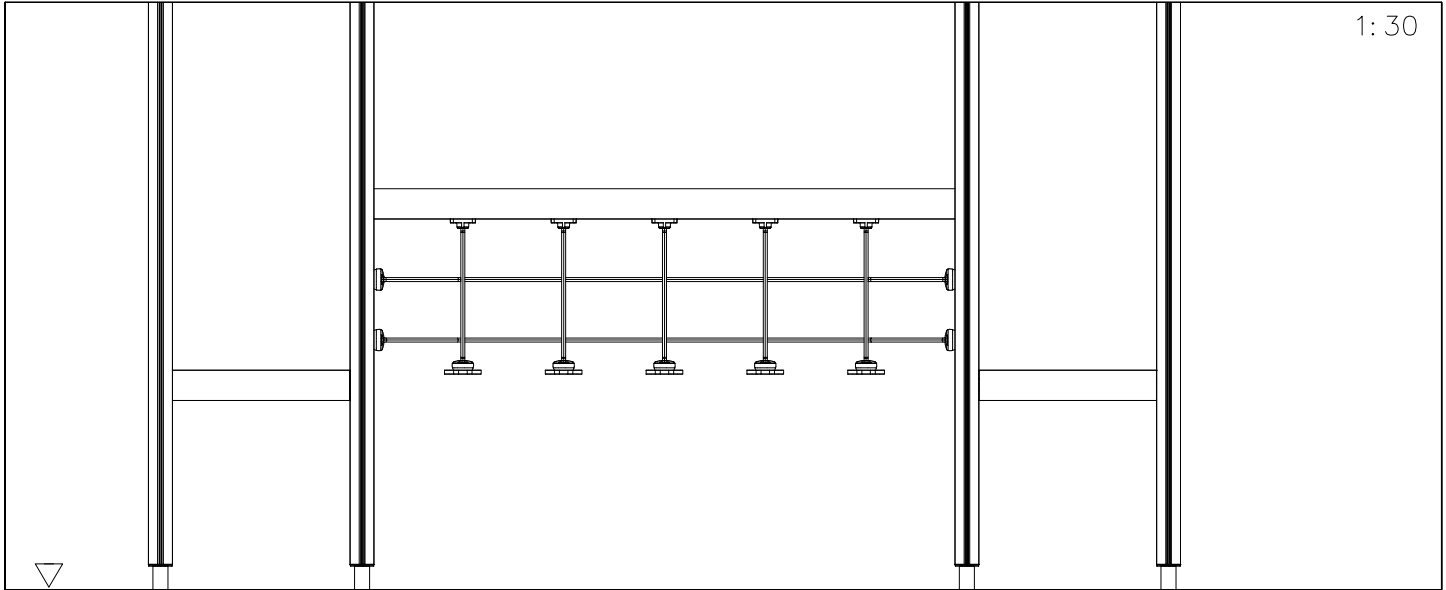

1:30

2400

1:30

600

2320

NET OPTIONS

707260

2375x600

- 707260-301 BLUE
- 707260-302 RED
- 707260-303 BEIGE
- 707260-304 GRAY
- 707260-305 BLACK
- 707260-306 YELLOW

RAILING OPTIONS

707255

45x120x2480

707255-605 DARK GRAY	707255-609 GREEN
707255-606 GRAY	707255-610 YELLOW
707255-607 RED	707255-611 LIME
707255-608 BLUE	707255-612 FUXIA