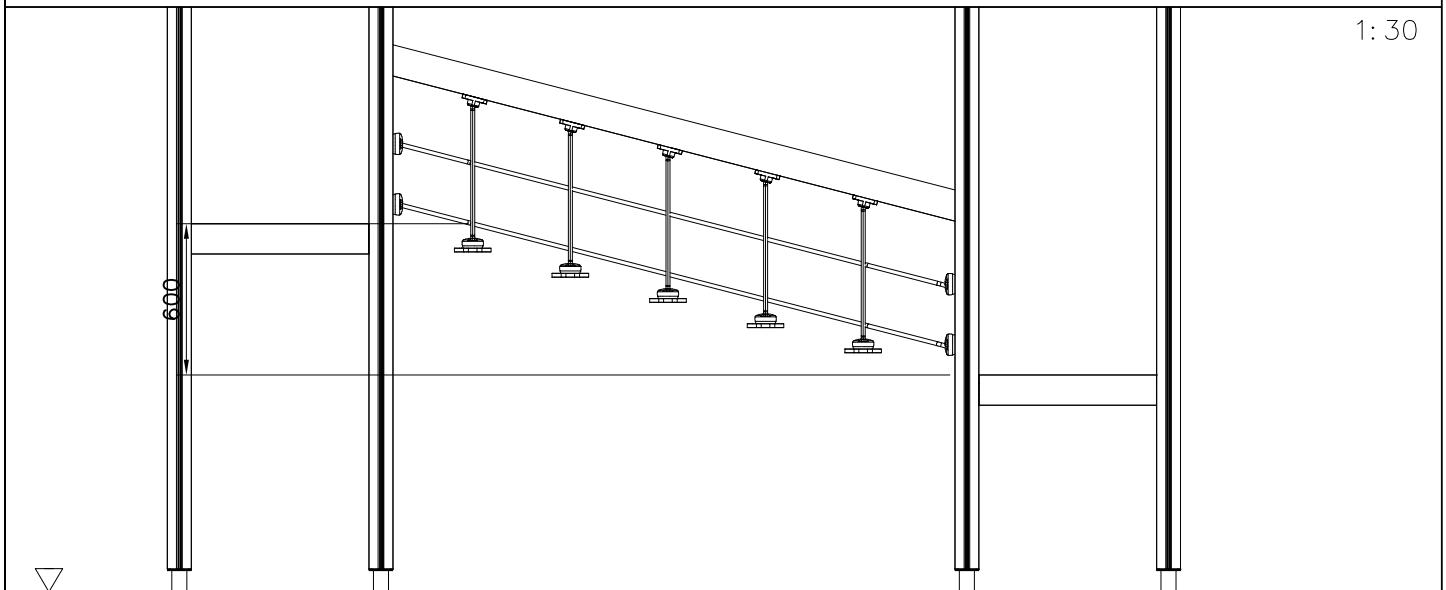

1:30

600

2320