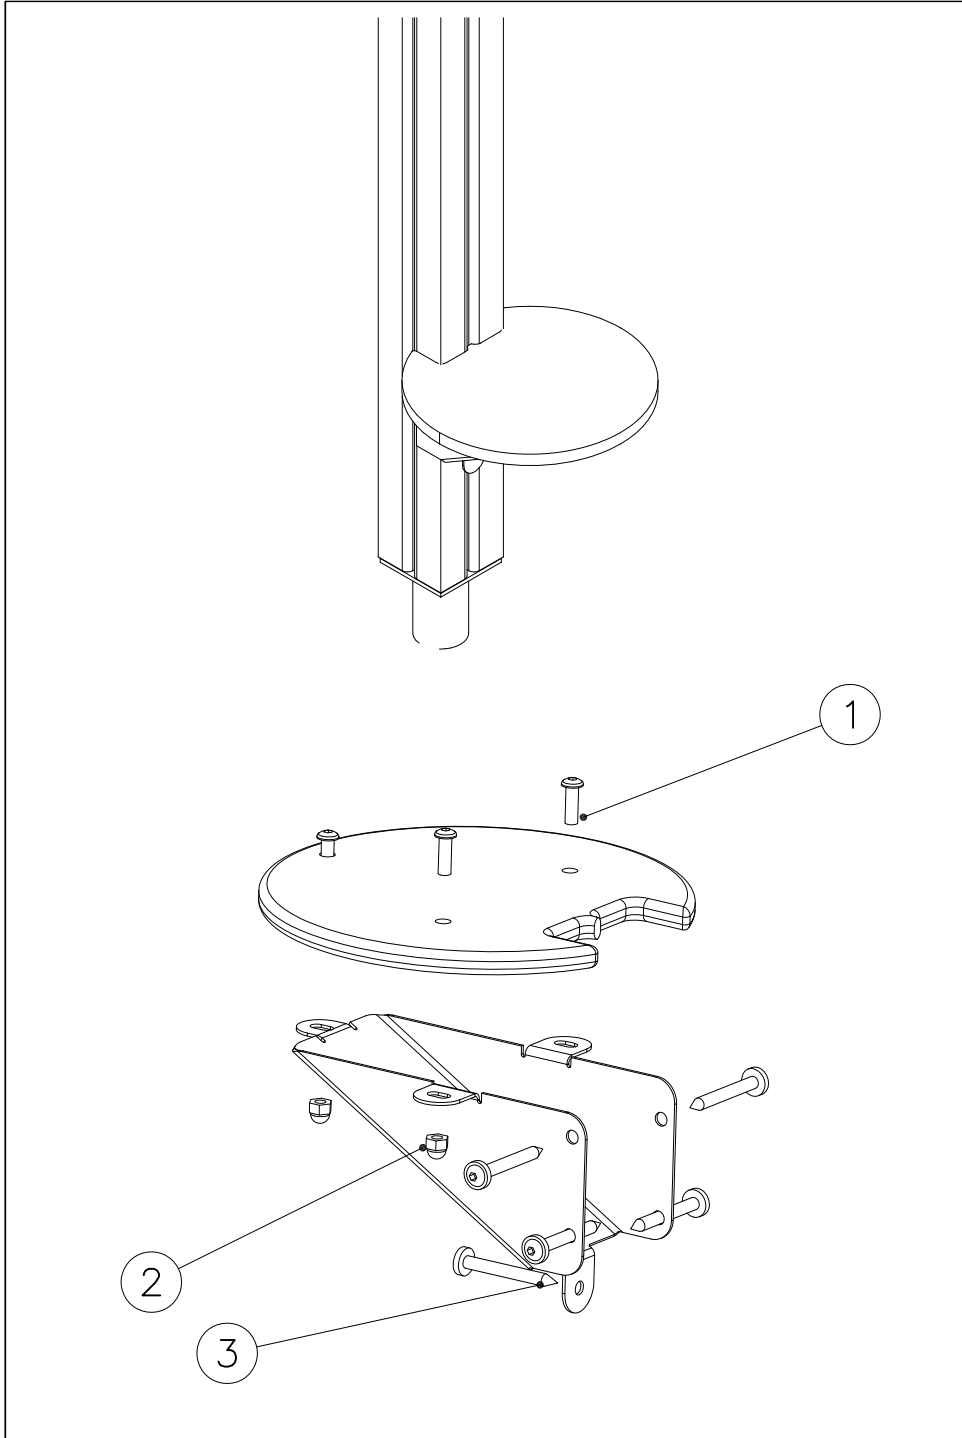

①	909850	PCS	②	909633	PCS
		3			3
	M8x25			M8	
③	900240	PCS			PCS
		5			
	Ø8x70				
		PCS			PCS
○	707696	PCS	○	902086	PCS
		1			1
	15x265x275			148x172x254	
		PCS			PCS
		PCS			PCS
		PCS			PCS
		PCS			PCS