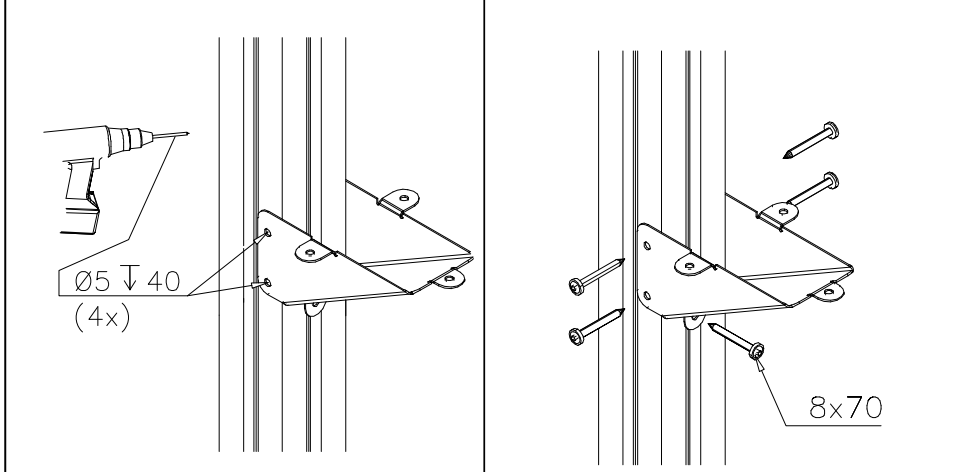

①	909850	PCS	②	909633	PCS
		3			3
	M8x25			M8	
③	900240	PCS			PCS
		5			
	Ø8x70				
		PCS			PCS
○	707696	PCS	○	902086	PCS
		1			1
	15x265x275			148x172x254	
		PCS			PCS
		PCS			PCS
		PCS			PCS
		PCS			PCS