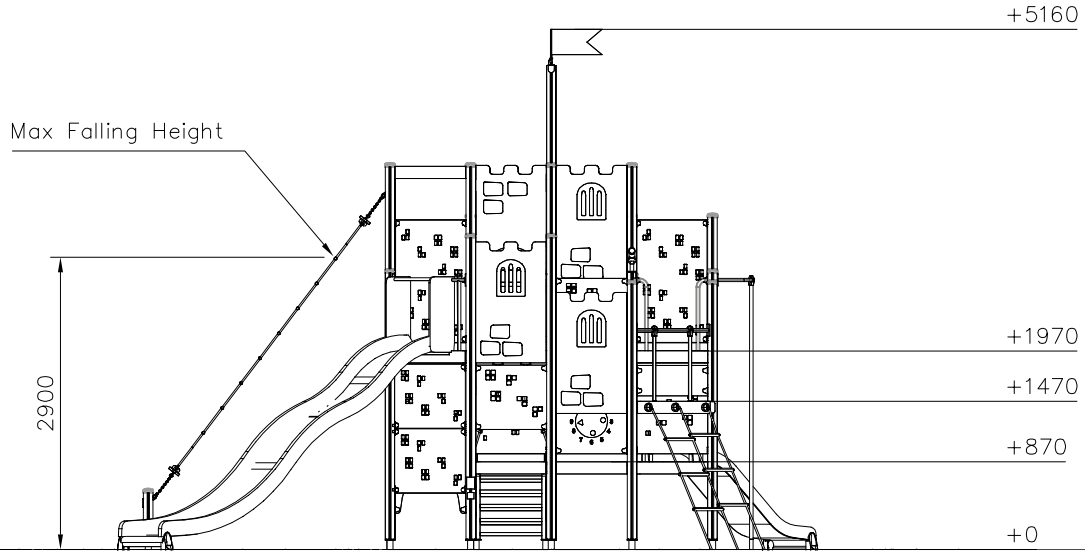

— EN/AS Impact Area 66.7 m<sup>2</sup>  
 - - - Falling Space 69.2 m<sup>2</sup>  
 Max Falling Height 2900 mm

DATE: 11.2.2025

008985  32x714x714	PCS 6	008986  750x750	PCS 12	701448  600x2020x4010	PCS 1	702286  65x65	PCS 1	702339  118x78	PCS 1	706371-705  15x345x750	PCS 4
706436-705  10x640x702	PCS 9	706439  L 704	PCS 66	706441  93x93x1550	PCS 1	706443  32x45x702	PCS 24	706444  93x93x3200	PCS 4	706448-705  10x640x1003	PCS 3
706452  600x780x1740	PCS 1	706462-305  32x45x650	PCS 1	706508  45x120x1030	PCS 18	706510  45x120x1030	PCS 6	706531  FASTENER KIT	PCS 25	706534  FASTENER KIT	PCS 13
706535  FASTENER KIT	PCS 12	706536  FASTENER KIT	PCS 1	706537  FASTENER KIT	PCS 6	706538  FASTENER KIT	PCS 6	706541  FASTENER KIT	PCS 1	706542  FASTENER KIT	PCS 1
706547  FASTENER KIT	PCS 2	706568  93x93x3000	PCS 3	706664  93x93x2540	PCS 2	706772-705  FASTENER KIT	PCS 1	706778  FASTENER KIT	PCS 1	706788  93x93x3700	PCS 9
706810  93x93x2650	PCS 3	706878  FASTENER KIT	PCS 3	707113-305  FASTENER KIT	PCS 1	707133  10x80x745	PCS 2	707145  43x93x717	PCS 2	707146-705  15x145x1153	PCS 4
707191  +870	PCS 1	707224  FASTENER KIT	PCS 1	707304  FASTENER KIT	PCS 1	707331  93x93x470	PCS 2	707340  15x300x702	PCS 4	707341-305  1520x705	PCS 1