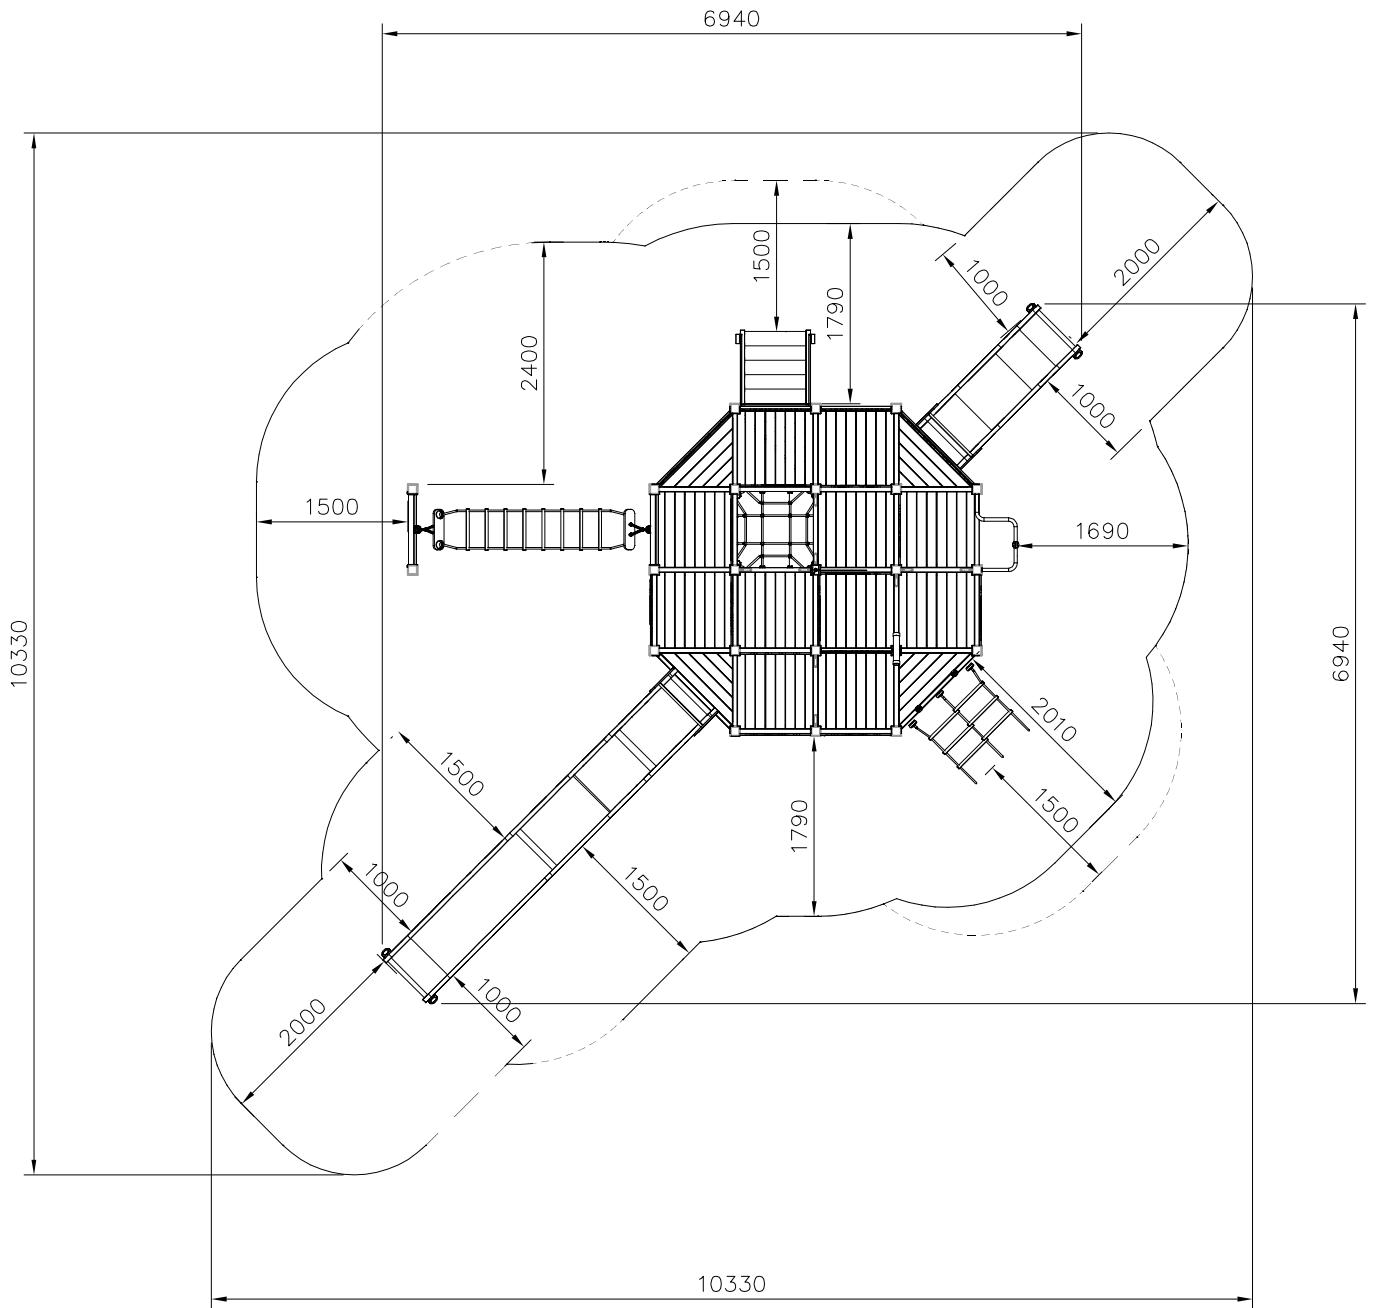

— EN/AS Impact Area 66.7 m<sup>2</sup>  
 - - - Falling Space 69.2 m<sup>2</sup>  
 Max Falling Height 2900 mm

DATE: 11.2.2025

008985  32x714x714	PCS 6	008986  750x750	PCS 12	701448  600x2020x4010	PCS 1	702286  65x65	PCS 1	702339  118x78	PCS 1	706371-705  15x345x750	PCS 4
706436-705  10x640x702	PCS 9	706439  L 704	PCS 66	706441  93x93x1550	PCS 1	706443  32x45x702	PCS 24	706444  93x93x3200	PCS 4	706448-705  10x640x1003	PCS 3
706452  600x780x1740	PCS 1	706462-305  32x45x650	PCS 1	706508  45x120x1030	PCS 18	706510  45x120x1030	PCS 6	706531  FASTENER KIT	PCS 25	706534  FASTENER KIT	PCS 13
706535  FASTENER KIT	PCS 12	706536  FASTENER KIT	PCS 1	706537  FASTENER KIT	PCS 6	706538  FASTENER KIT	PCS 6	706541  FASTENER KIT	PCS 1	706542  FASTENER KIT	PCS 1
706547  FASTENER KIT	PCS 2	706568  93x93x3000	PCS 3	706664  93x93x2540	PCS 2	706772-705  FASTENER KIT	PCS 1	706778  FASTENER KIT	PCS 1	706788  93x93x3700	PCS 9
706810  93x93x2650	PCS 3	706878  FASTENER KIT	PCS 3	707113-305  FASTENER KIT	PCS 1	707133  10x80x745	PCS 2	707145  43x93x717	PCS 2	707146-705  15x145x1153	PCS 4
707191  +870	PCS 1	707224  FASTENER KIT	PCS 1	707304  FASTENER KIT	PCS 1	707331  93x93x470	PCS 2	707340  15x300x702	PCS 4	707341-305  1520x705	PCS 1