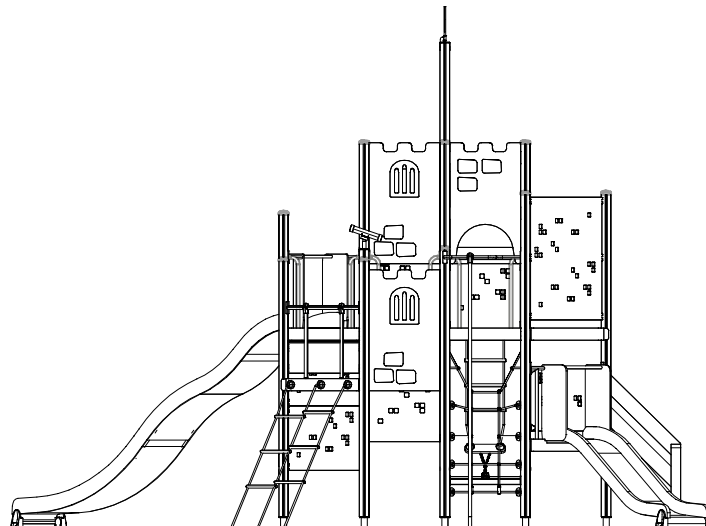

— EN/AS Impact Area 66.7 m<sup>2</sup>  
 - - - Falling Space 69.2 m<sup>2</sup>  
 Max Falling Height 2900 mm

DATE: 11.2.2025

008985  32x714x714	PCS 6	008986  750x750	PCS 12	701448  600x2020x4010	PCS 1	702286  65x65	PCS 1	702339  118x78	PCS 1	706371-705  15x345x750	PCS 4
706436-705  10x640x702	PCS 9	706439  L 704	PCS 66	706441  93x93x1550	PCS 1	706443  32x45x702	PCS 24	706444  93x93x3200	PCS 4	706448-705  10x640x1003	PCS 3
706452  600x780x1740	PCS 1	706462-305  32x45x650	PCS 1	706508  45x120x1030	PCS 18	706510  45x120x1030	PCS 6	706531  FASTENER KIT	PCS 25	706534  FASTENER KIT	PCS 13
706535  FASTENER KIT	PCS 12	706536  FASTENER KIT	PCS 1	706537  FASTENER KIT	PCS 6	706538  FASTENER KIT	PCS 6	706541  FASTENER KIT	PCS 1	706542  FASTENER KIT	PCS 1
706547  FASTENER KIT	PCS 2	706568  93x93x3000	PCS 3	706664  93x93x2540	PCS 2	706772-705  FASTENER KIT	PCS 1	706778  FASTENER KIT	PCS 1	706788  93x93x3700	PCS 9
706810  93x93x2650	PCS 3	706878  FASTENER KIT	PCS 3	707113-305  FASTENER KIT	PCS 1	707133  10x80x745	PCS 2	707145  43x93x717	PCS 2	707146-705  15x145x1153	PCS 4
707191  +870	PCS 1	707224  FASTENER KIT	PCS 1	707304  FASTENER KIT	PCS 1	707331  93x93x470	PCS 2	707340  15x300x702	PCS 4	707341-305  1520x705	PCS 1