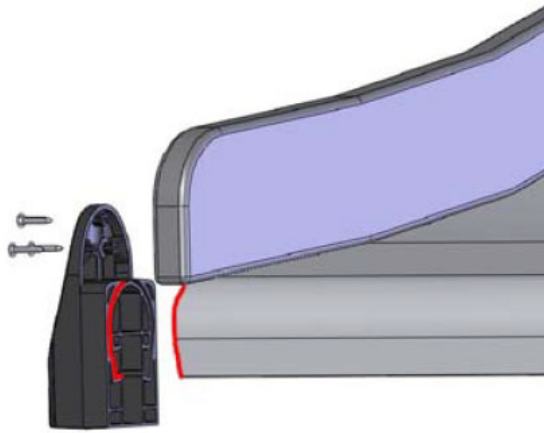

LAPPSET

DEEP FOUNDATION

711586

DATE: 28.8.2024

4(5)

○ 707133	PCS	○ 901868	PCS	○ 901879	PCS	⑥ 909210	PCS	⑦ 905051	PCS	⑧ 980128	PCS
	1		2		2		4		4		6
10x80x745		Ø30x598				M8x40		Ø24/8.4		Ø7x40	

DET 6

Insert sheet metal IN to the plastic cover.