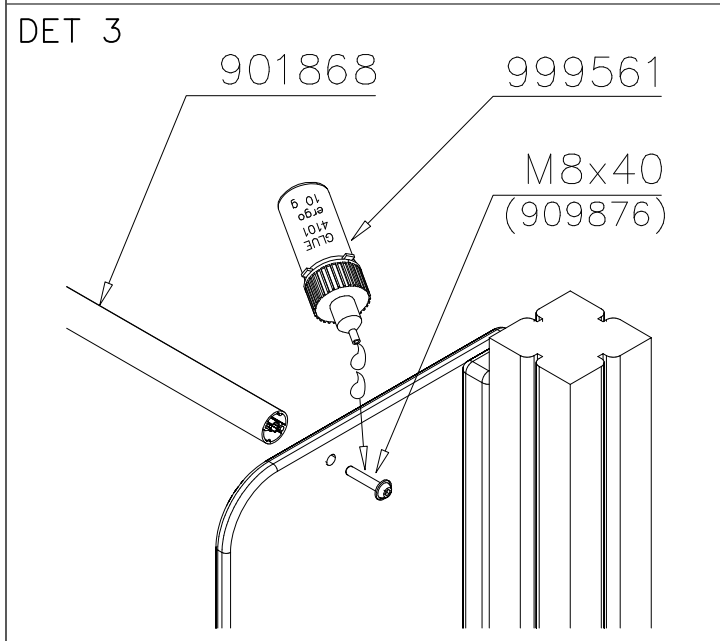

LAPPSET

DEEP FOUNDATION

711586

DATE: 28.8.2024

4(5)

○ 707133	PCS	○ 901868	PCS	○ 901879	PCS	⑥ 909210	PCS	⑦ 905051	PCS	⑧ 980128	PCS
	1		2		2		4		4		6
10x80x745		Ø30x598				M8x40		Ø24/8.4		Ø7x40	

DET 6

Insert sheet metal IN to the plastic cover.