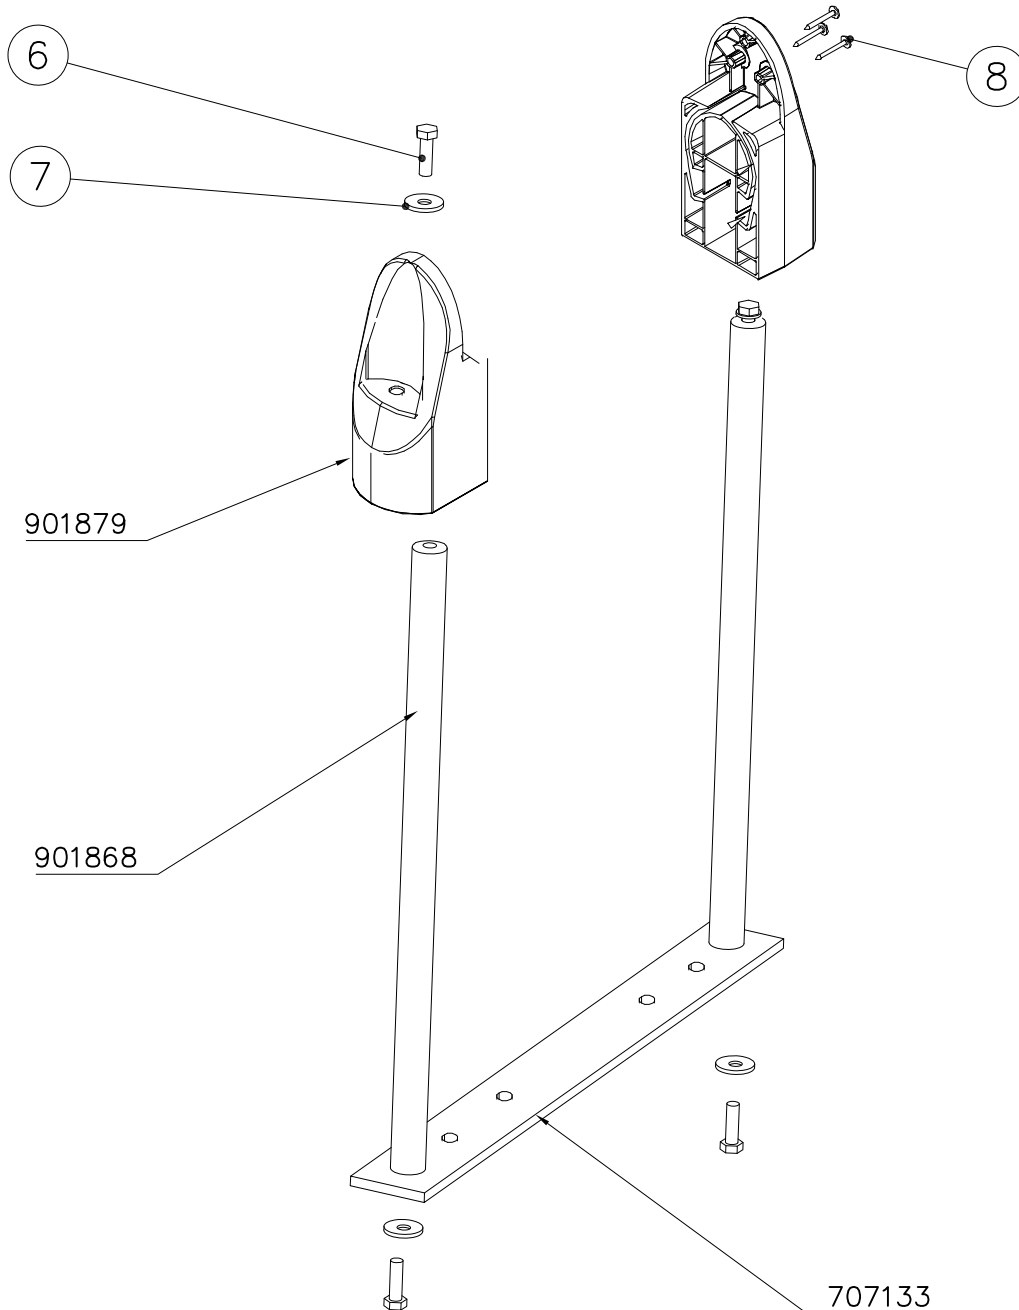

LAPPSET

DEEP FOUNDATION

711586

DATE: 28.8.2024

4(5)

○ 707133	PCS	○ 901868	PCS	○ 901879	PCS	⑥ 909210	PCS	⑦ 905051	PCS	⑧ 980128	PCS
	1		2		2		4		4		6
10x80x745		Ø30x598				M8x40		Ø24/8.4		Ø7x40	

DET 6

Insert sheet metal IN to the plastic cover.