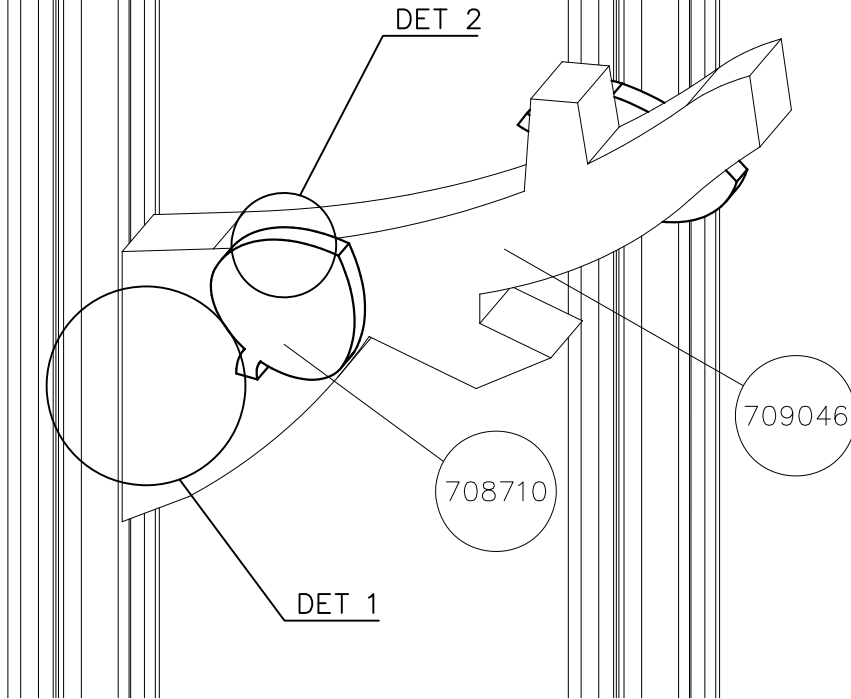

① 708710	PCS	② 709046	PCS
	2		1
③ 903093	PCS	④ 980111	PCS
	3		4
Ø8x90		Ø4x40	
	PCS		PCS
	PCS		PCS