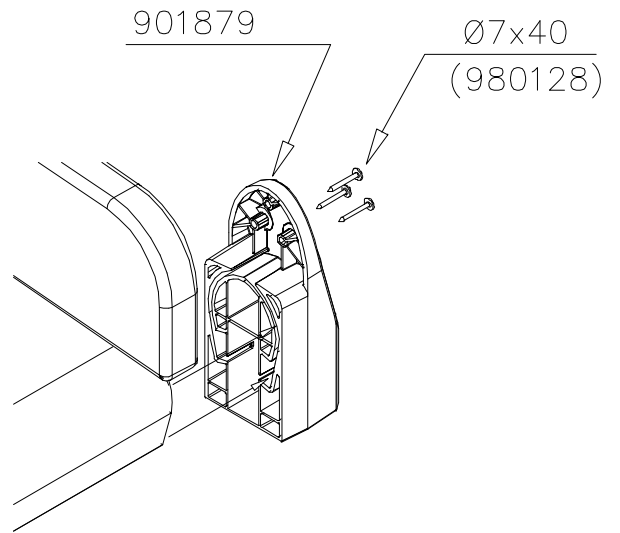

LAPPSET

DEEP FOUNDATION

711586

DATE: 28.8.2024

4(5)

○ 707133	PCS	○ 901868	PCS	○ 901879	PCS	⑥ 909210	PCS	⑦ 905051	PCS	⑧ 980128	PCS
	1		2		2		4		4		6
10x80x745		Ø30x598				M8x40		Ø24/8.4		Ø7x40	

DET 6

Insert sheet metal IN to the plastic cover.