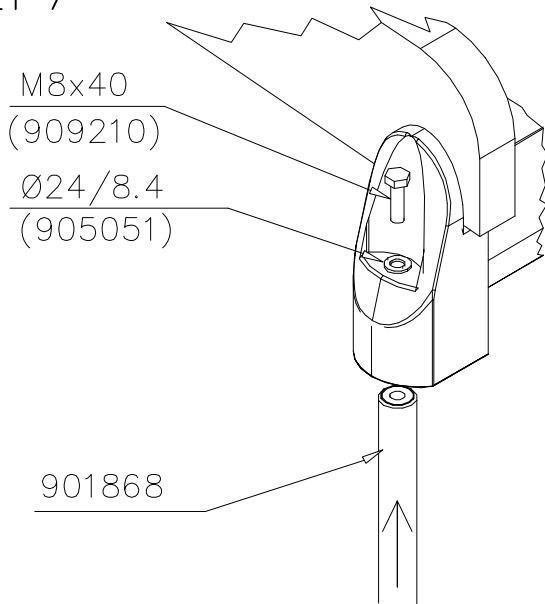

DET 6

Insert sheet metal IN to the plastic cover.

DET 7