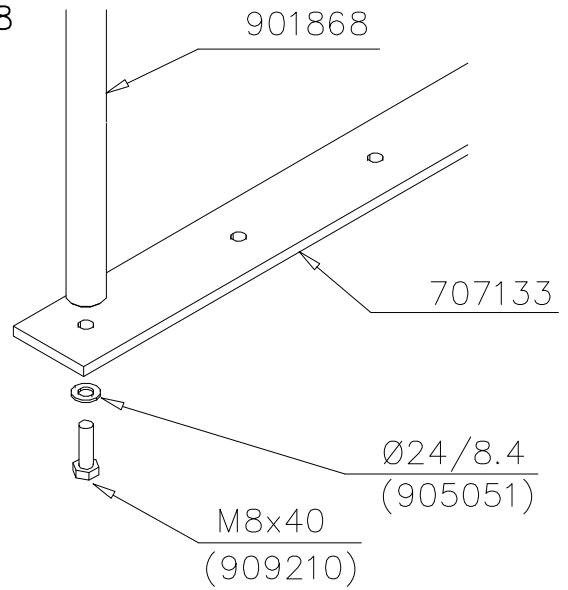

DET 6

Insert sheet metal IN to the plastic cover.

DET 8