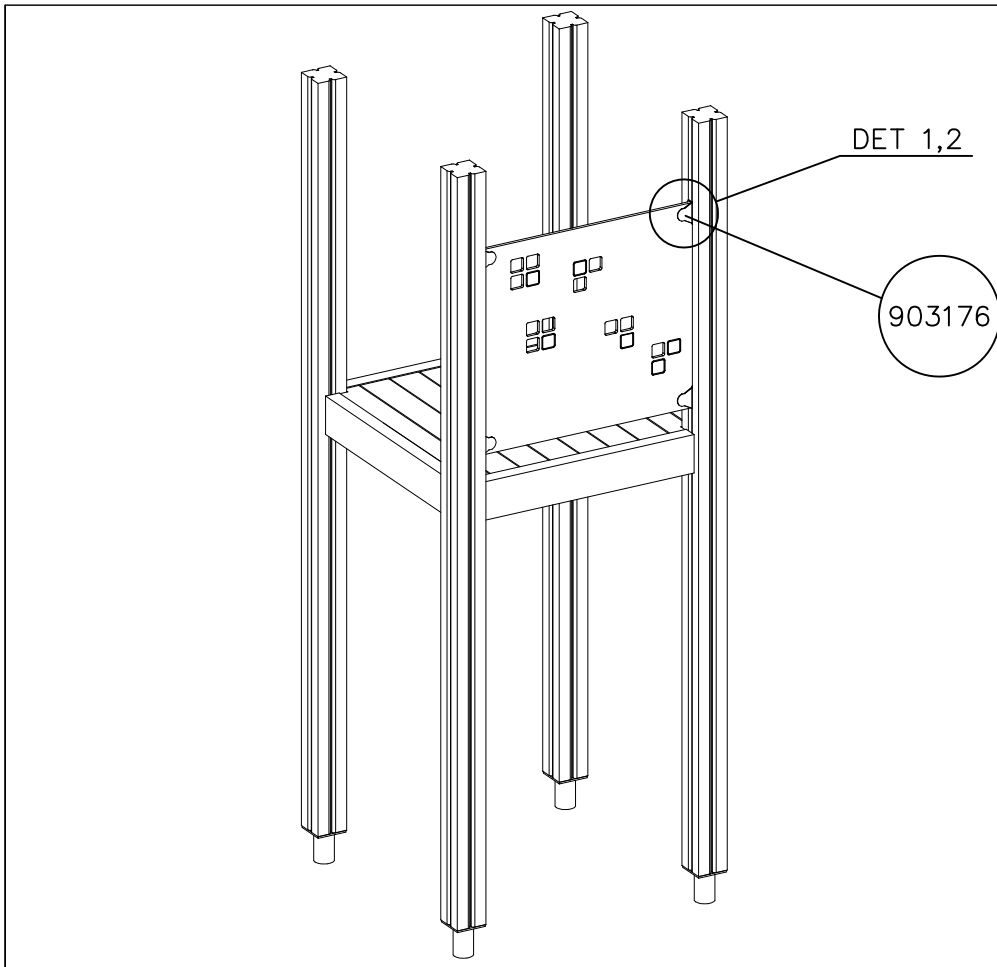

① 903176	PCS	② 909850	PCS
	4		4
		M8x25	
③ 909256	PCS	④ 909633	PCS
	8		4
Ø16/8.4x1.6		M8	
⑤ 980123	PCS		PCS
	4		
Ø7x60			
	PCS		PCS