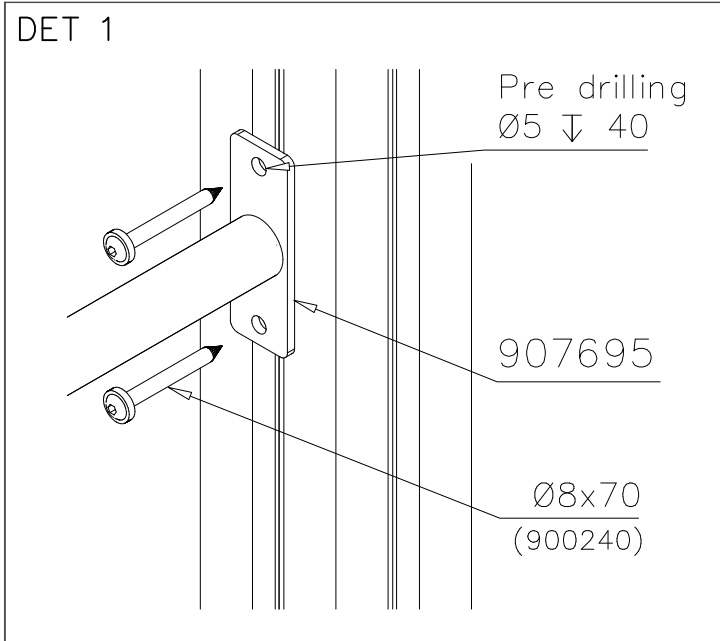

LAPPSET® DEEP FOUNDATION

POLE

DATE: 15.5.2014

1(1)

①	905086	PCS	②	909214	PCS
		1			1
	Ø44/13.5		M12x50		
		PCS			PCS
		PCS			PCS
		PCS			PCS
		PCS			PCS
		PCS			PCS
		PCS			PCS
		PCS			PCS

① 900240	PCS	② 900342	PCS
	4		2
Ø8x70		M8x16	
③ 901900	PCS	④ 901939	PCS
	2		1
20.5x36.2x56		M12x70	
⑤ 909850	PCS	⑥ 980150	PCS
	1		1
M8x25		M8	
⑦ 901182	PCS	⑧ 901902	PCS
	1		2
Ø11/M8x40		30.7x60.9x100	
⑨ 905086	PCS	⑩ 909214	PCS
	1		1
Ø44/13.5		M12x50	
⑪ 907698	PCS	⑫ 907695	PCS
	1		1
Ø33.7x2054			
⑬ 901916	PCS	⑭ 909519	PCS
	1		1
Ø33.7x650	13	50x380x380	
	PCS		PCS