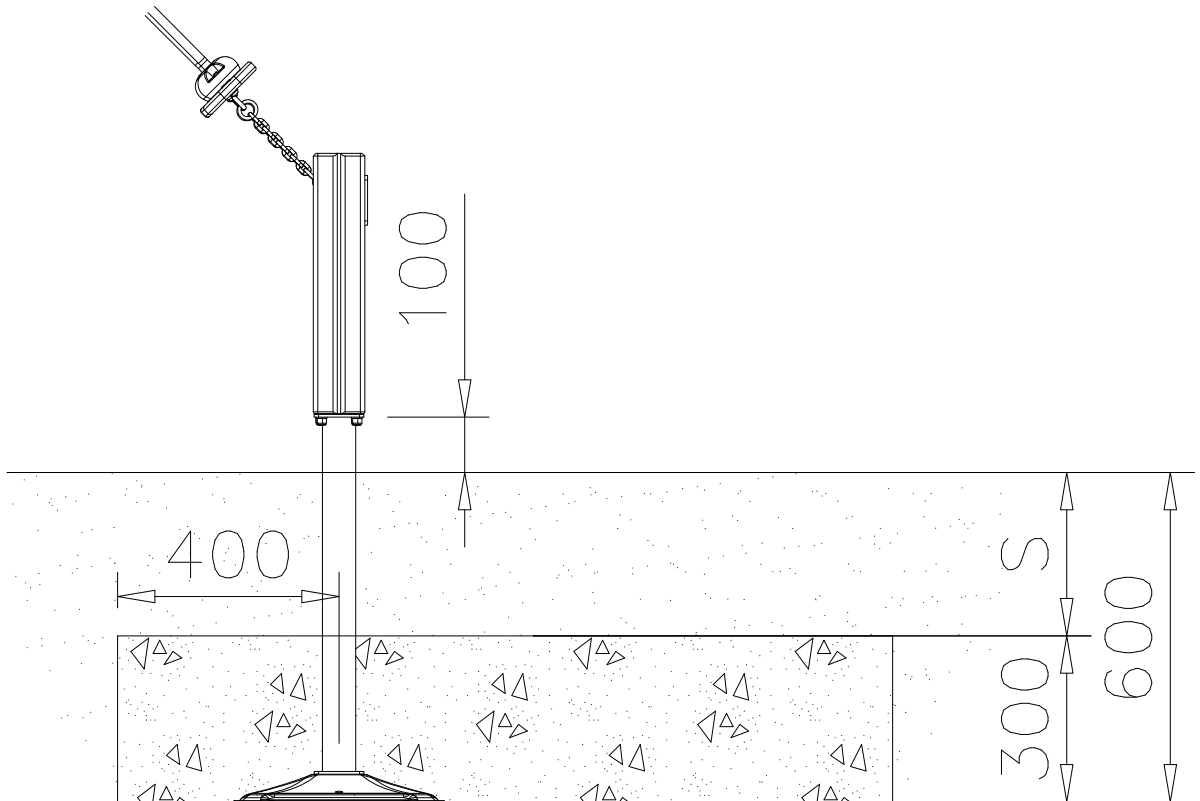

DET 4

DET 5

DET 6

DEEP FOUNDATION

CONCRETE: 300x1400x1800

DEEP FOUNDATION

CONCRETE: 300x1400x1800

DEEP FOUNDATION