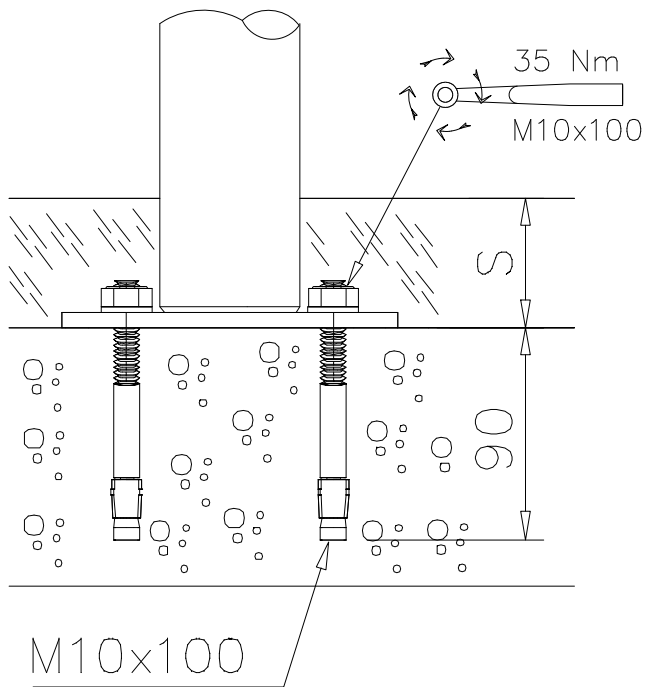

SURFACE FOUNDATION