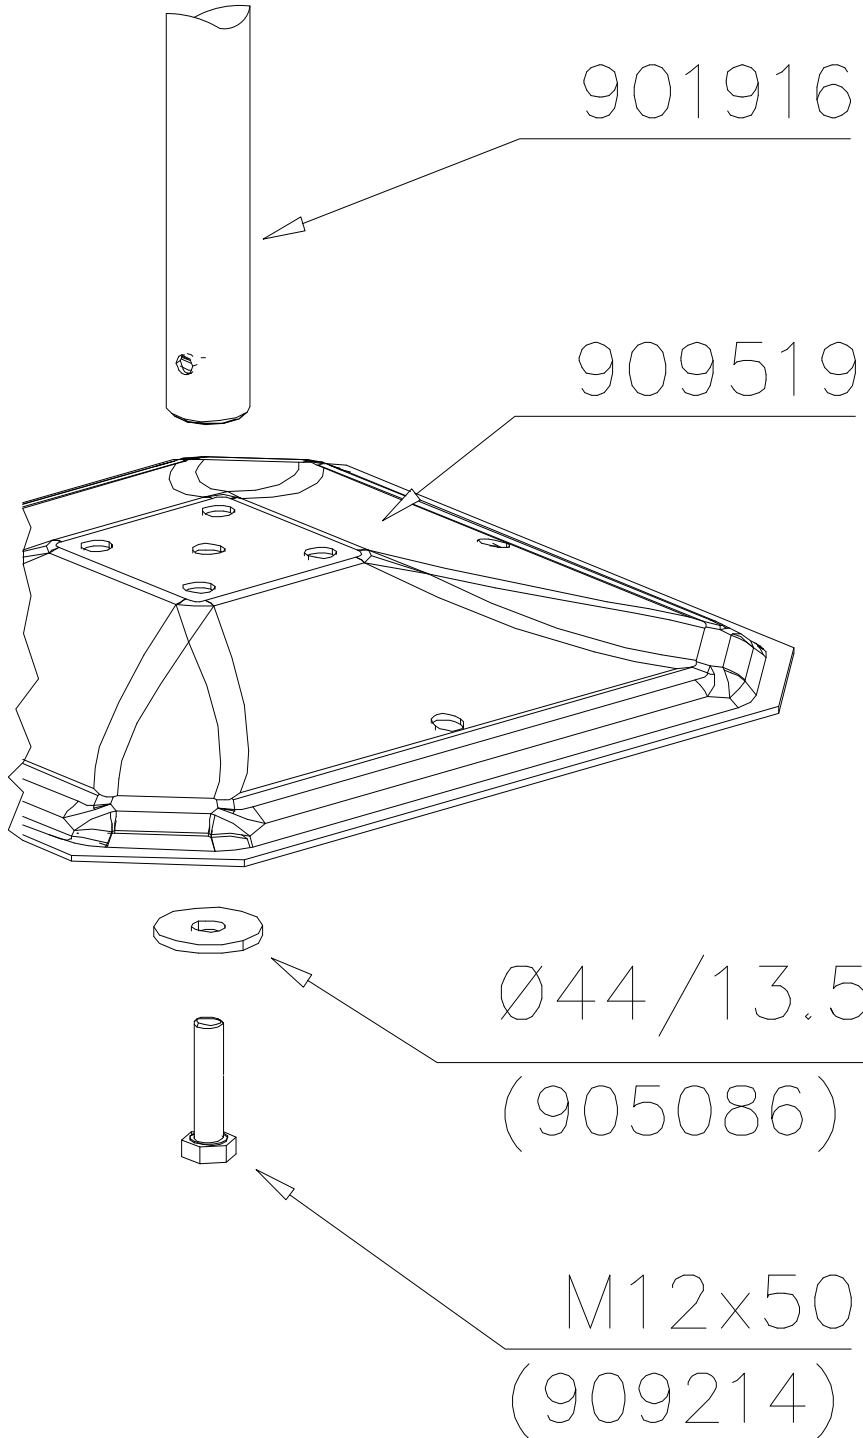

LAPPSET® DEEP FOUNDATION

POLE

DATE: 15.5.2014

1(1)

①	905086	PCS	②	909214	PCS
		1			1
	Ø44/13.5		M12x50		
		PCS			PCS
		PCS			PCS
		PCS			PCS
		PCS			PCS
		PCS			PCS
		PCS			PCS
		PCS			PCS