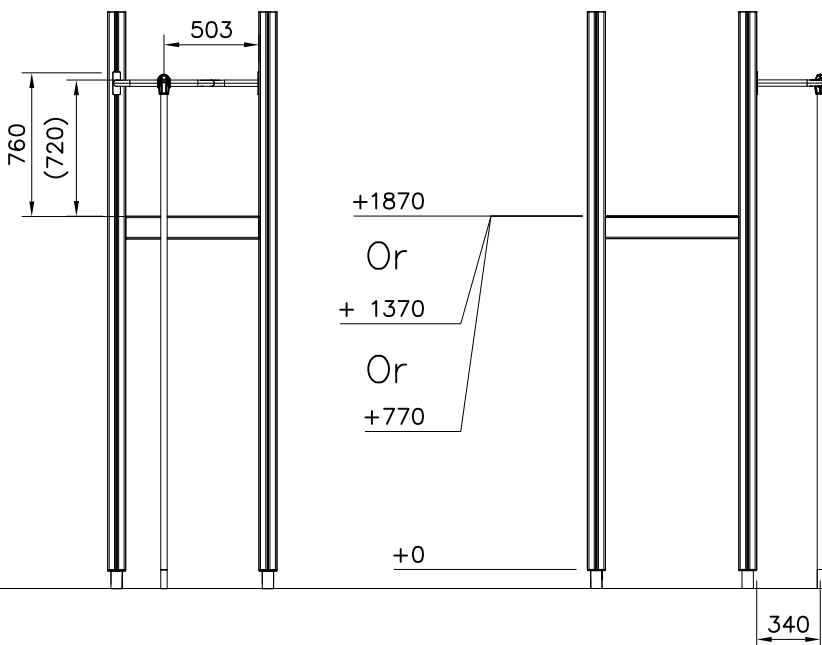

DET 1

① 900240	PCS 4	② 900342	PCS 2
Ø8x70		M8x16	
③ 901900	PCS 2	④ 901939	PCS 1
20.5x36.2x56		M12x70	
⑤ 909850	PCS 1	⑥ 980150	PCS 1
M8x25		M8	
⑦ 901182	PCS 1	⑧ 901902	PCS 2
Ø11/M8x40		30.7x60.9x100	
	PCS		PCS
	PCS		PCS
○ 907829	PCS 1	○ 907698	PCS 1
Ø33,7x1454		Ø33,7x2054	
○ 907817	PCS 1	○ 907695	PCS 1
Ø33,7x2554