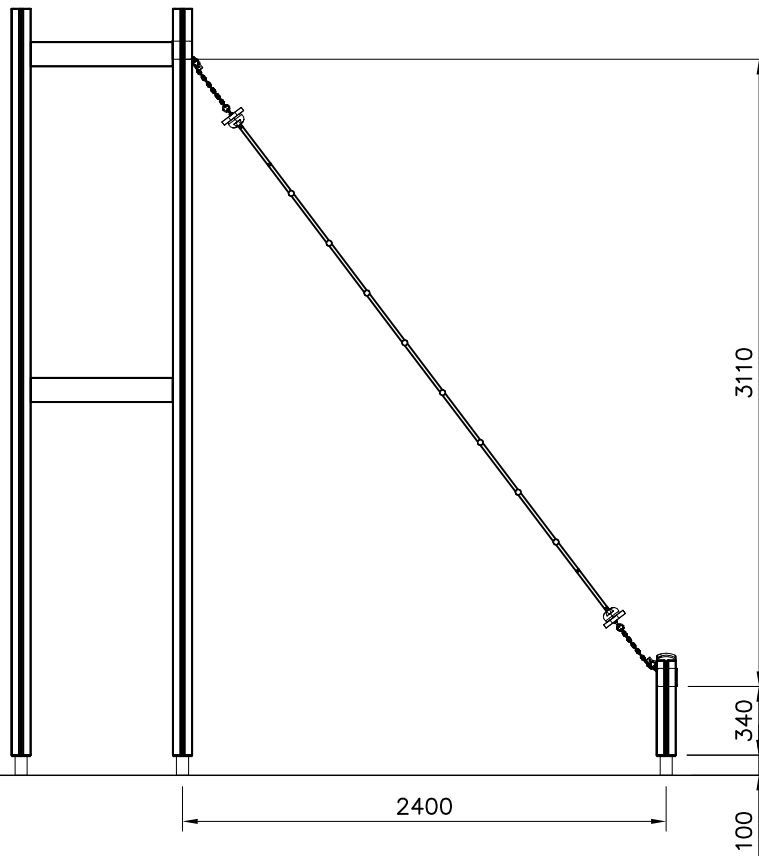

LAPPSET® FASTENER KIT

707652

DATE: 23.3.2016

2(4)