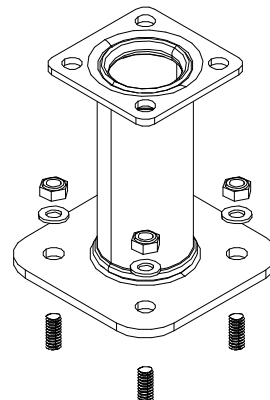

CONCRETE: 300x1400x1800

SURFACE FOUNDATION

SURFACE FOUNDATION

Pre-drill hole
Ø10 ↓ 90 (x4)

SURFACE FOUNDATION

① 900240	PCS	② 900727	PCS
	1		1
Ø8x70		M10x80	
	PCS		PCS
③ 907688	PCS	③ 907701	PCS
	1		1
765		545	
	PCS		PCS
	PCS		PCS
	PCS		PCS
	PCS		PCS

LAPPSET® DEEP FOUNDATION

POLE

DATE: 15.5.2014

1(1)

①	905086	PCS	②	909214	PCS
		1			1
	Ø44/13.5		M12x50		
		PCS			PCS
		PCS			PCS
		PCS			PCS
		PCS			PCS
		PCS			PCS
		PCS			PCS
		PCS			PCS

① 900240	PCS	② 900342	PCS
	4		2
Ø8x70		M8x16	
③ 901900	PCS	④ 901939	PCS
	2		1
20.5x36.2x56		M12x70	
⑤ 909850	PCS	⑥ 980150	PCS
	1		1
M8x25		M8	
⑦ 901182	PCS	⑧ 901902	PCS
	1		2
Ø11/M8x40		30.7x60.9x100	
⑨ 905086	PCS	⑩ 909214	PCS
	1		1
Ø44/13.5		M12x50	
⑪ 907698	PCS	⑫ 907695	PCS
	1		1
Ø33.7x2054			
⑬ 901916	PCS	⑭ 909519	PCS
	1		1
Ø33.7x650	13	50x380x380	
	PCS		PCS