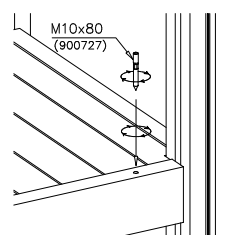

LAPPSET® FASTENER KIT

707652

DATE: 23.3.2016

2(4)

DET 1

NOTE:
Pre-Drill hole
for screw
Ø5 √50

DET 2

NOTE:
Pre-Drill hole
for screw
Ø5 √50

DET 3

DET 4

DET 5

DET 6