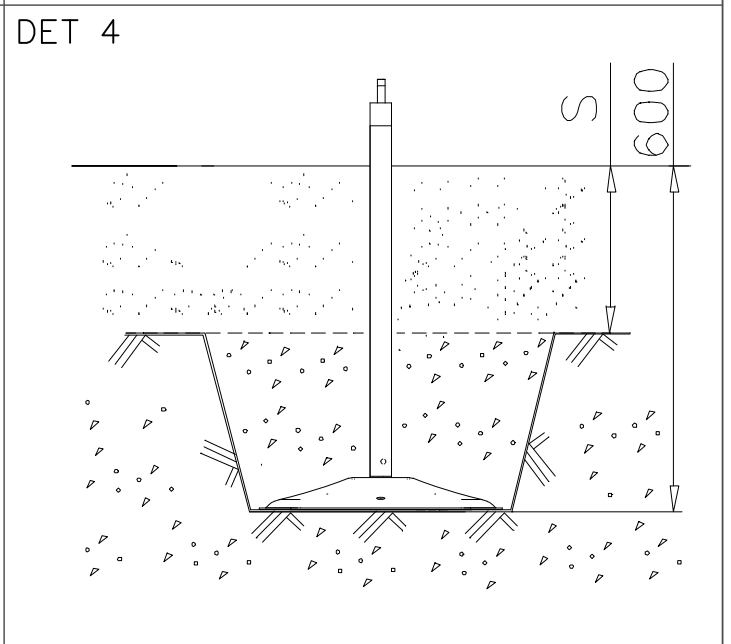

LAPPSET® DEEP FOUNDATION

POLE

DATE: 15.5.2014

1(1)

①	905086	PCS	②	909214	PCS
		1			1
	Ø44/13.5		M12x50		
		PCS			PCS
		PCS			PCS
		PCS			PCS
		PCS			PCS
		PCS			PCS
		PCS			PCS
		PCS			PCS

① 900240	PCS	② 900342	PCS
	4		2
Ø8x70		M8x16	
③ 901900	PCS	④ 901939	PCS
	2		1
20.5x36.2x56		M12x70	
⑤ 909850	PCS	⑥ 980150	PCS
	1		1
M8x25		M8	
⑦ 901182	PCS	⑧ 901902	PCS
	1		2
Ø11/M8x40		30.7x60.9x100	
⑨ 905086	PCS	⑩ 909214	PCS
	1		1
Ø44/13.5		M12x50	
⑪ 907698	PCS	⑫ 907695	PCS
	1		1
Ø33.7x2054			
⑬ 901916	PCS	⑭ 909519	PCS
	1		1
Ø33.7x650	13	50x380x380	
	PCS		PCS