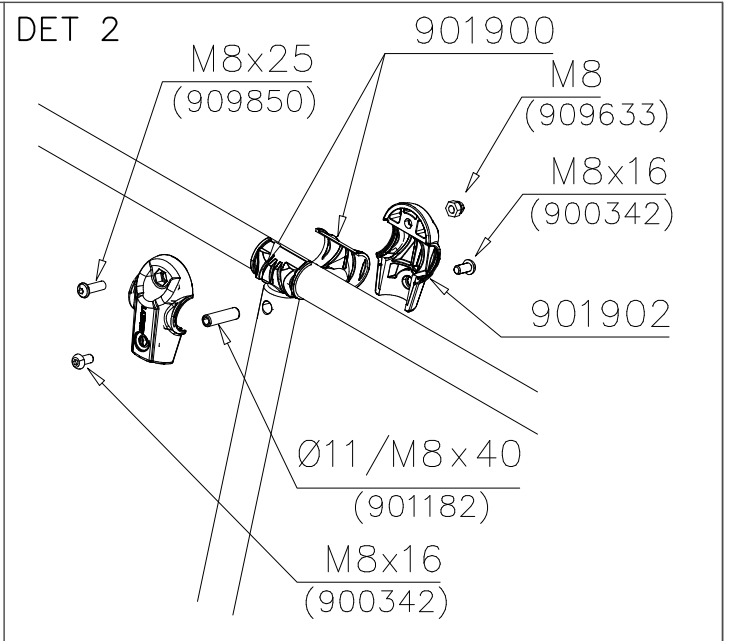

LAPPSET® DEEP FOUNDATION

POLE

DATE: 15.5.2014

1(1)

①	905086	PCS	②	909214	PCS
		1			1
	Ø44/13.5		M12x50		
		PCS			PCS
		PCS			PCS
		PCS			PCS
		PCS			PCS
		PCS			PCS
		PCS			PCS
		PCS			PCS

① 900240	PCS	② 900342	PCS
	4		2
Ø8x70		M8x16	
③ 901900	PCS	④ 901939	PCS
	2		1
20.5x36.2x56		M12x70	
⑤ 909850	PCS	⑥ 980150	PCS
	1		1
M8x25		M8	
⑦ 901182	PCS	⑧ 901902	PCS
	1		2
Ø11/M8x40		30.7x60.9x100	
⑨ 905086	PCS	⑩ 909214	PCS
	1		1
Ø44/13.5		M12x50	
⑪ 907698	PCS	⑫ 907695	PCS
	1		1
Ø33.7x2054			
⑬ 901916	PCS	⑭ 909519	PCS
	1		1
Ø33.7x650	13	50x380x380	
	PCS		PCS