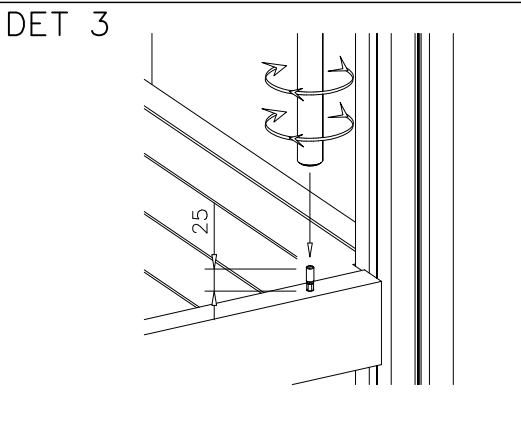

LAPPSET® DEEP FOUNDATION

POLE

DATE: 15.5.2014

1(1)

①	905086	PCS	②	909214	PCS
		1			1
	Ø44/13.5		M12x50		
		PCS			PCS
		PCS			PCS
		PCS			PCS
		PCS			PCS
		PCS			PCS
		PCS			PCS
		PCS			PCS

① 900240	PCS	② 900342	PCS
	4		2
Ø8x70		M8x16	
③ 901900	PCS	④ 901939	PCS
	2		1
20.5x36.2x56		M12x70	
⑤ 909850	PCS	⑥ 980150	PCS
	1		1
M8x25		M8	
⑦ 901182	PCS	⑧ 901902	PCS
	1		2
Ø11/M8x40		30.7x60.9x100	
⑨ 905086	PCS	⑩ 909214	PCS
	1		1
Ø44/13.5		M12x50	
⑪ 907698	PCS	⑫ 907695	PCS
	1		1
Ø33.7x2054			
⑬ 901916	PCS	⑭ 909519	PCS
	1		1
Ø33.7x650	13	50x380x380	
	PCS		PCS