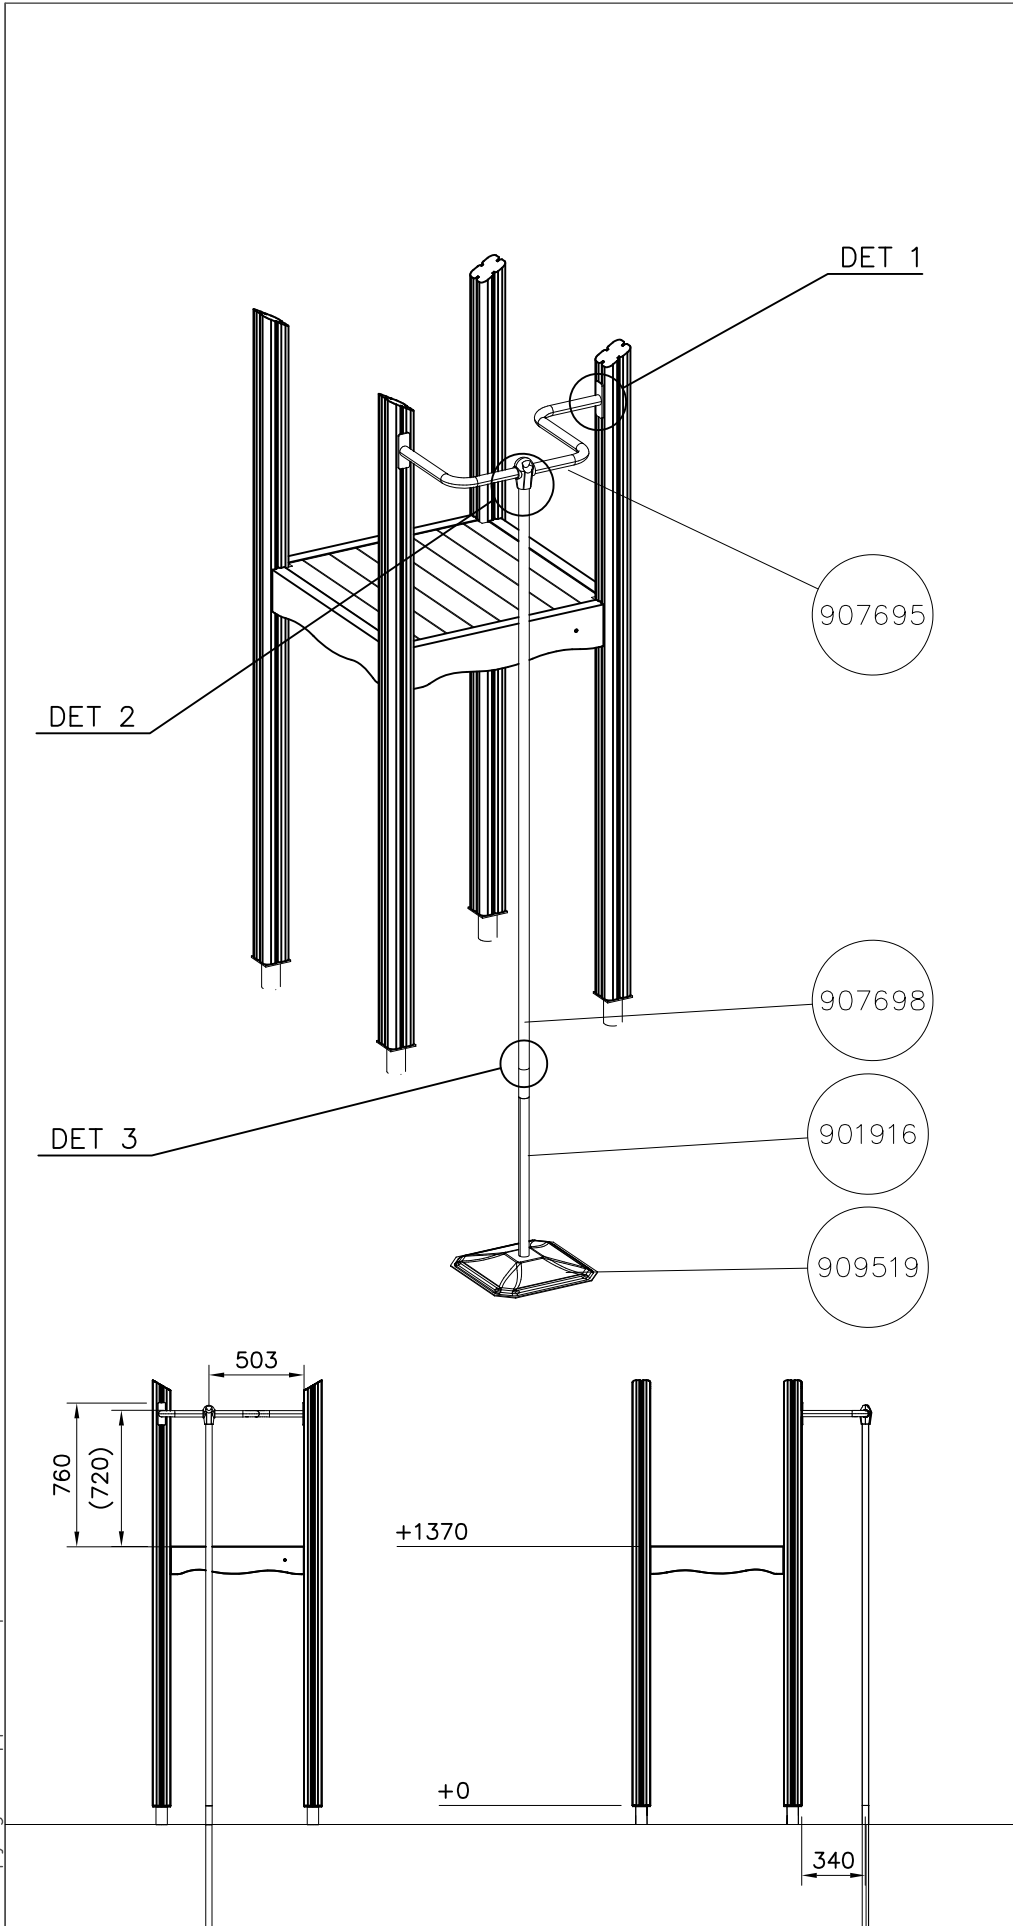

DET 1

DET 2

INFO:

Asennusmitta /
 Installation
 dimension

① 707530	PCS	② 900240	PCS
	1		24
755x2355		Ø8x70	
③ 909867	PCS	④ 980150	PCS
	4		10
M8x70		M8	
	PCS		PCS
	PCS		PCS

1:25

NET OPTIONS

707530

707652

DATE: 23.3.2016

2(4)

DET 1

NOTE:
Pre-Drill hole
for screw
Ø5 √50

DET 2

NOTE:
Pre-Drill hole
for screw
Ø5 √50

DET 3

DET 4

DET 5

DET 6

DEEP FOUNDATION

CONCRETE: 300x1400x1800

DEEP FOUNDATION

CONCRETE: 300x1400x1800

DEEP FOUNDATION

LAPPSET® DEEP FOUNDATION

POLE

DATE: 15.5.2014

1(1)

①	905086	PCS	②	909214	PCS
		1			1
	Ø44/13.5		M12x50		
		PCS			PCS
		PCS			PCS
		PCS			PCS
		PCS			PCS
		PCS			PCS
		PCS			PCS
		PCS			PCS

① 900240	PCS	② 900342	PCS
	4		2
Ø8x70		M8x16	
③ 901900	PCS	④ 901939	PCS
	2		1
20.5x36.2x56		M12x70	
⑤ 909850	PCS	⑥ 980150	PCS
	1		1
M8x25		M8	
⑦ 901182	PCS	⑧ 901902	PCS
	1		2
Ø11/M8x40		30.7x60.9x100	
⑨ 905086	PCS	⑩ 909214	PCS
	1		1
Ø44/13.5		M12x50	
⑪ 907698	PCS	⑫ 907695	PCS
	1		1
Ø33.7x2054			
⑬ 901916	PCS	⑭ 909519	PCS
	1		1
Ø33.7x650	13	50x380x380	
	PCS		PCS