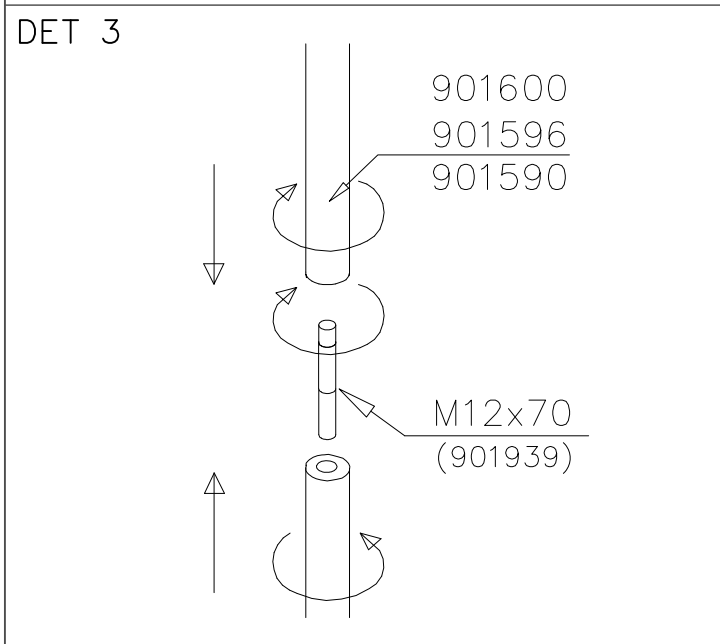

CONCRETE: 300x1400x1800

SURFACE FOUNDATION

SURFACE FOUNDATION

Pre-drill hole
Ø10 ↓ 90 (x4)

SURFACE FOUNDATION

① 900240	PCS	② 900727	PCS
	1		1
Ø8x70		M10x80	
	PCS		PCS
③ 907688	PCS	③ 907701	PCS
	1		1
765		545	
	PCS		PCS
	PCS		PCS
	PCS		PCS
	PCS		PCS

LAPPSET® DEEP FOUNDATION

POLE

DATE: 15.5.2014

1(1)

①	905086	PCS	②	909214	PCS
		1			1
	Ø44/13.5		M12x50		
		PCS			PCS
		PCS			PCS
		PCS			PCS
		PCS			PCS
		PCS			PCS
		PCS			PCS
		PCS			PCS

① 900240	PCS	② 900342	PCS
	4		2
Ø8x70		M8x16	
③ 901900	PCS	④ 901939	PCS
	2		1
20.5x36.2x56		M12x70	
⑤ 909850	PCS	⑥ 980150	PCS
	1		1
M8x25		M8	
⑦ 901182	PCS	⑧ 901902	PCS
	1		2
Ø11/M8x40		30.7x60.9x100	
⑨ 905086	PCS	⑩ 909214	PCS
	1		1
Ø44/13.5		M12x50	
⑪ 907698	PCS	⑫ 907695	PCS
	1		1
Ø33.7x2054			
⑬ 901916	PCS	⑭ 909519	PCS
	1		1
Ø33.7x650	13	50x380x380	
	PCS		PCS