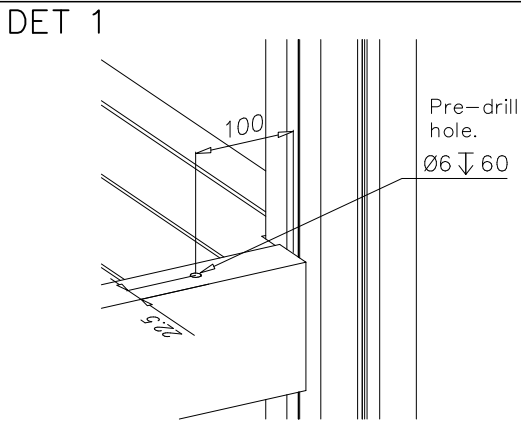

LAPPSET® DEEP FOUNDATION

POLE

DATE: 15.5.2014

1(1)

①	905086	PCS	②	909214	PCS
		1			1
	Ø44/13.5		M12x50		
		PCS			PCS
		PCS			PCS
		PCS			PCS
		PCS			PCS
		PCS			PCS
		PCS			PCS
		PCS			PCS

① 900240	PCS	② 900342	PCS
	4		2
Ø8x70		M8x16	
③ 901900	PCS	④ 901939	PCS
	2		1
20.5x36.2x56		M12x70	
⑤ 909850	PCS	⑥ 980150	PCS
	1		1
M8x25		M8	
⑦ 901182	PCS	⑧ 901902	PCS
	1		2
Ø11/M8x40		30.7x60.9x100	
⑨ 905086	PCS	⑩ 909214	PCS
	1		1
Ø44/13.5		M12x50	
⑪ 907698	PCS	⑫ 907695	PCS
	1		1
Ø33.7x2054			
⑬ 901916	PCS	⑭ 909519	PCS
	1		1
Ø33.7x650	13	50x380x380	
	PCS		PCS