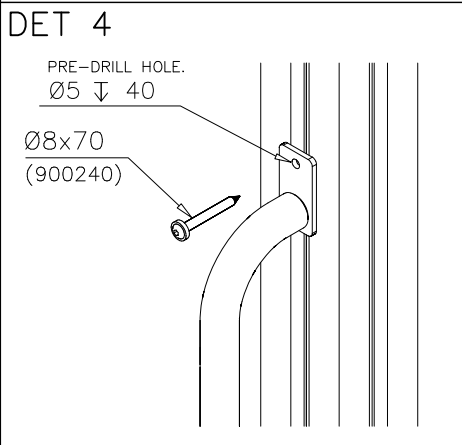

LAPPSET® DEEP FOUNDATION

POLE

DATE: 15.5.2014

1(1)

①	905086	PCS	②	909214	PCS
		1			1
	Ø44/13.5		M12x50		
		PCS			PCS
		PCS			PCS
		PCS			PCS
		PCS			PCS
		PCS			PCS
		PCS			PCS
		PCS			PCS

① 900240	PCS	② 900342	PCS
	4		2
Ø8x70		M8x16	
③ 901900	PCS	④ 901939	PCS
	2		1
20.5x36.2x56		M12x70	
⑤ 909850	PCS	⑥ 980150	PCS
	1		1
M8x25		M8	
⑦ 901182	PCS	⑧ 901902	PCS
	1		2
Ø11/M8x40		30.7x60.9x100	
⑨ 905086	PCS	⑩ 909214	PCS
	1		1
Ø44/13.5		M12x50	
⑪ 907698	PCS	⑫ 907695	PCS
	1		1
Ø33.7x2054			
⑬ 901916	PCS	⑭ 909519	PCS
	1		1
Ø33.7x650	13	50x380x380	
	PCS		PCS