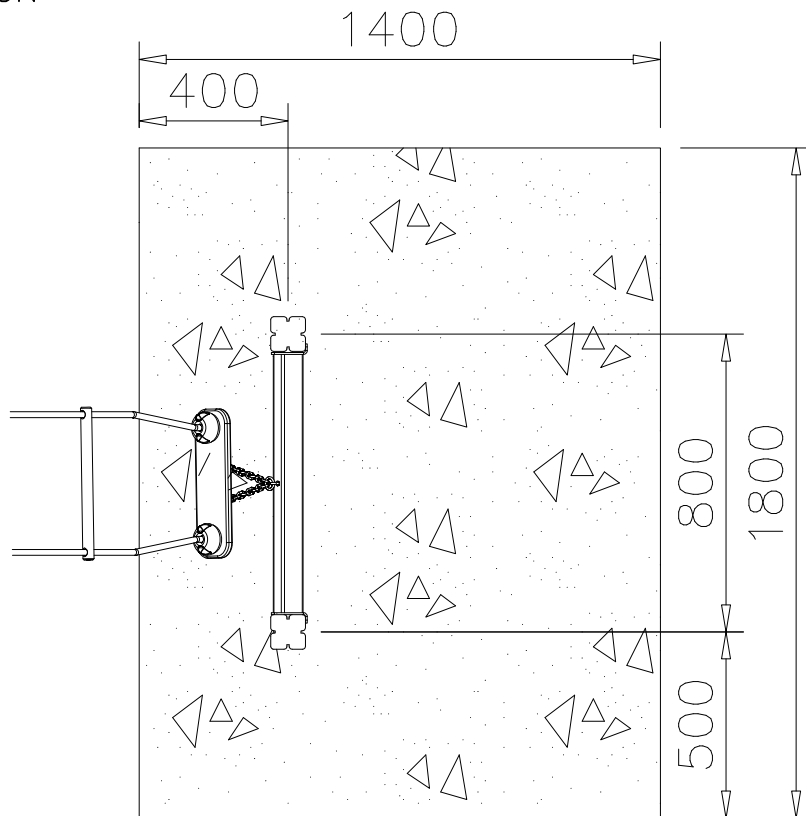

DET 4

DET 5

DET 6

DEEP FOUNDATION

CONCRETE: 300x1400x1800

DEEP FOUNDATION

CONCRETE: 300x1400x1800

DEEP FOUNDATION