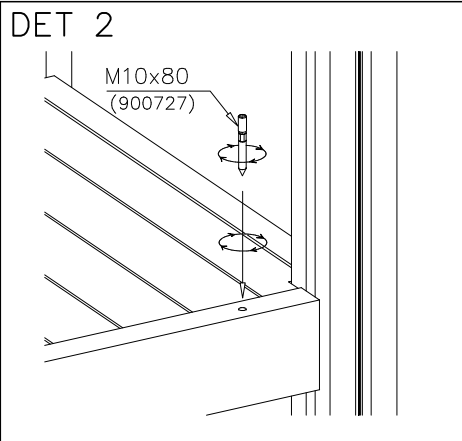

CONCRETE: 300x1400x1800

SURFACE FOUNDATION

SURFACE FOUNDATION

Pre-drill hole
Ø10 ↓ 90 (x4)

SURFACE FOUNDATION

① 900240	PCS	② 900727	PCS
	1		1
Ø8x70		M10x80	
	PCS		PCS
③ 907688	PCS	③ 907701	PCS
	1		1
765		545	
	PCS		PCS
	PCS		PCS
	PCS		PCS
	PCS		PCS