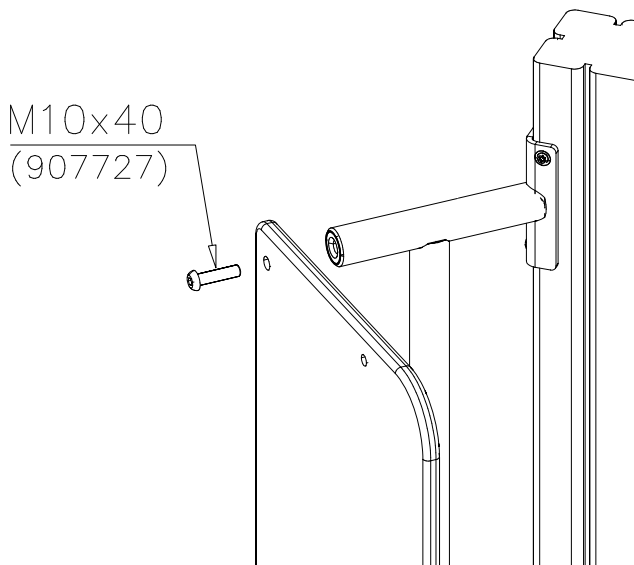

LAPPSET

SURFACE FOUNDATION

DIAGONAL SLIDE PLASTIC

DATE: 21.9.2016

3(5)

DET 1

DET 2

DET 3