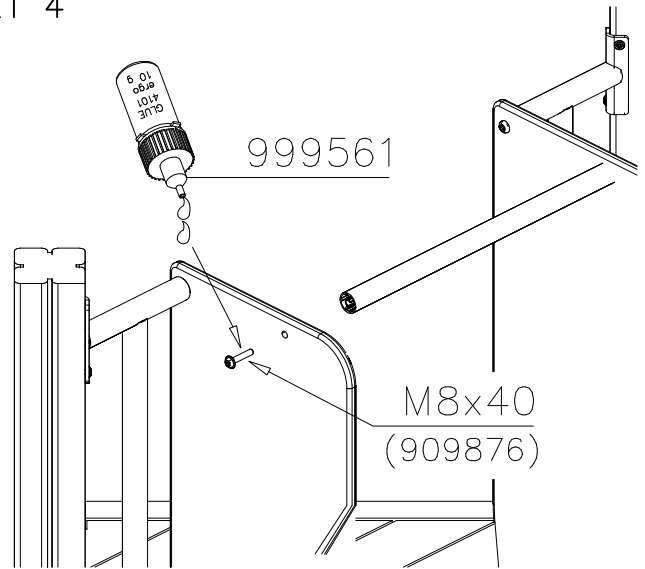

LAPPSET

SURFACE FOUNDATION

DIAGONAL SLIDE PLASTIC

DATE: 21.9.2016

3(5)

DET 4

DET 6