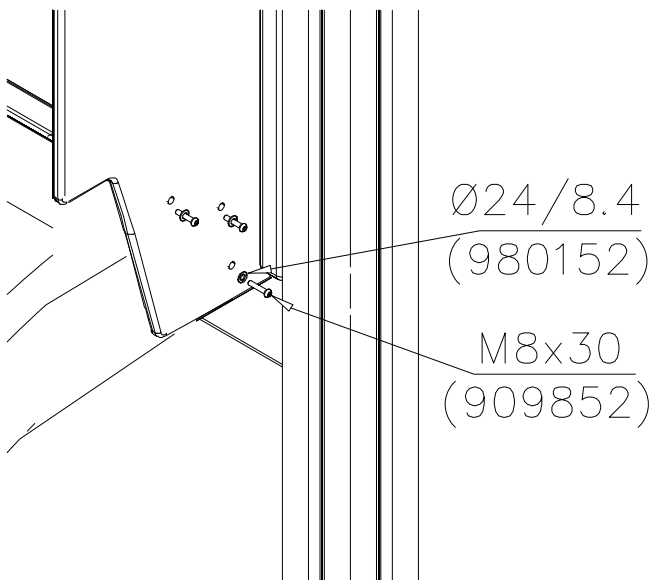

LAPPSET

SURFACE FOUNDATION

DIAGONAL SLIDE PLASTIC

DATE: 21.9.2016

3(5)

DET 5