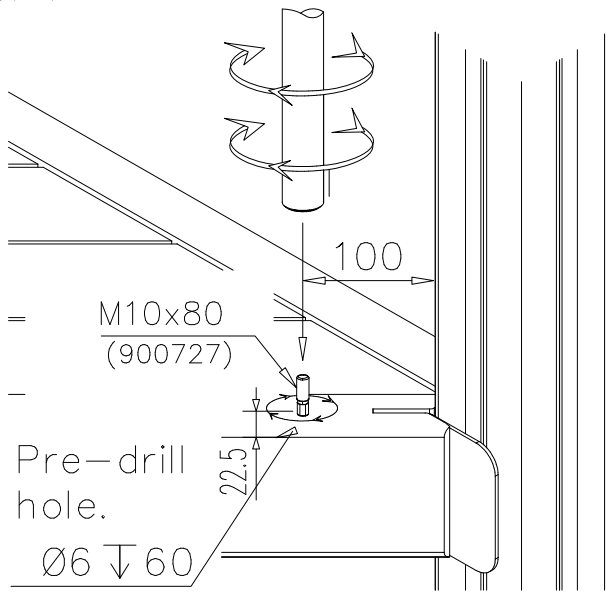

LAPPSET

SURFACE FOUNDATION

DIAGONAL SLIDE PLASTIC

DATE: 21.9.2016

3(5)

DET 1

DET 2

DET 3