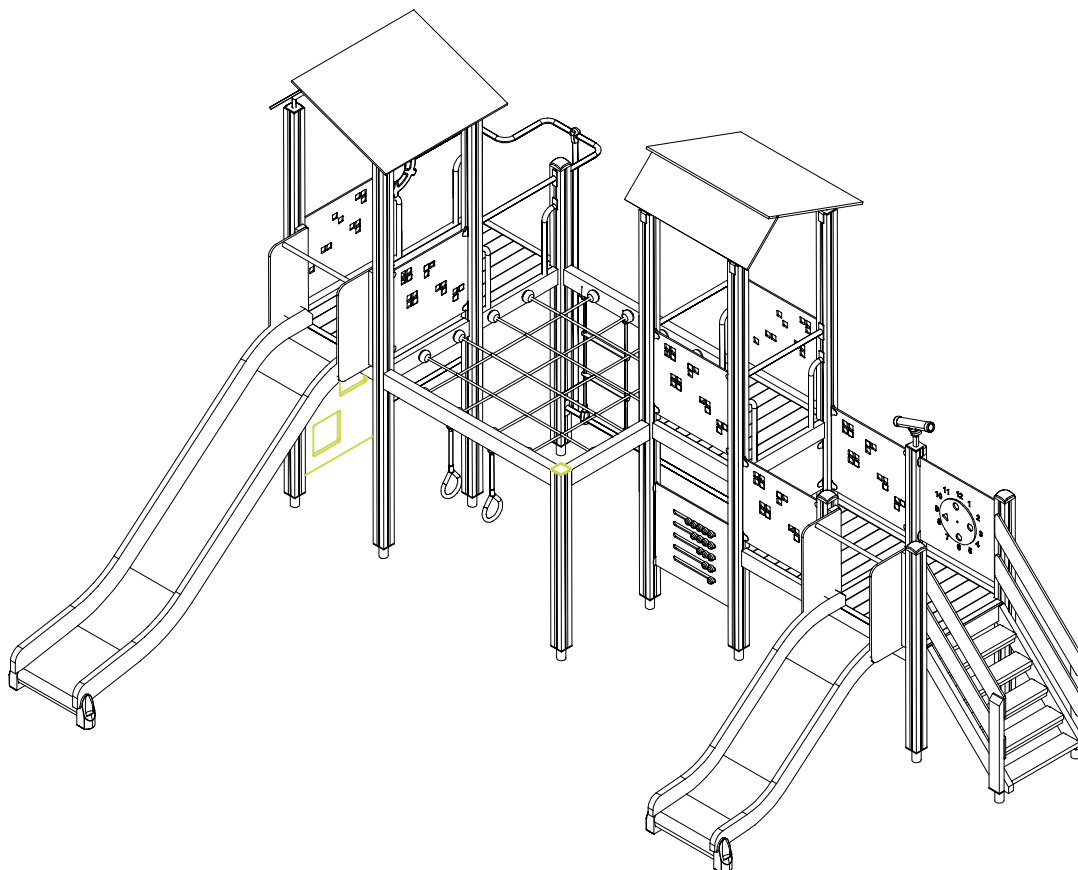

LAPPSET®

FINNO

A SENNUSOHJE
MONTERINGSANSVISNING
INSTALLATION INSTRUCTION
AUFBAUANLEITUNG
NOTICE D'INSTALLATION

DATE: 24.1.2025

Q18760

DATE: 24.1.2025

| | | | | | | | | | | | |
|---|-----------|---|----------|---|-----------|--|----------|--|-----------|---|----------|
| 008986  750x750 | PCS 5 | 702286  65x65 | PCS 1 | 702339  118x78 | PCS 1 | 706308-703  10x640x702 | PCS 1 | 706371-703  15x345x750 | PCS 4 | 706436-703  10x640x702 | PCS 6 |
| 706439-602  L 704 | PCS 18 | 706441-602  93x93x1550 | PCS 4 | 706443  32x45x702 | PCS 10 | 706446  15x900x1100 | PCS 2 | 706447  15x390x1100 | PCS 2 | 706450-602  600x381x2685 | PCS 1 |
| 706452-602  600x780x1470 | PCS 1 | 706461  15x400x703 | PCS 1 | 706473-305  +1470 | PCS 1 | 706481-703  83x83x10 | PCS 2 | 706484-602  93x93x2150 | PCS 2 | 706485-305  1555x1555 | PCS 1 |
| 706505  35x70x730 | PCS 4 | 706507-703  15x400x703 | PCS 1 | 706512-602  70x120x704 | PCS 1 | 706514-602  70x120x1504 | PCS 2 | 706531  FASTENER KIT | PCS 18 | 706533  FASTENER KIT | PCS 2 |
| 706534  FASTENER KIT | PCS 7 | 706535  FASTENER KIT | PCS 5 | 706541  FASTENER KIT | PCS 1 | 706542  FASTENER KIT | PCS 1 | 706546  FASTENER KIT | PCS 1 | 706558  FASTENER KIT | PCS 1 |
| 706568-602  93x93x3000 | PCS 8 | 706727-703  10x702x640 | PCS 1 | 706735-305  FASTENER KIT | PCS 1 | 706742  FASTENER KIT | PCS 1 | 706744  15x145x380 | PCS 1 | 706772-703  FASTENER KIT | PCS 1 |
| 706778  FASTENER KIT | PCS 1 | 706885  FASTENER KIT | PCS 1 | 706932  FASTENER KIT | PCS 1 | 706959  FASTENER KIT | PCS 2 | 707133  10x80x745 | PCS 2 | 707145-602  43x93x717 | PCS 2 |

—— EN/AS Impact Area 47.2 m²

----- Falling Space 49.3 m²

Max Falling Height 1470 mm