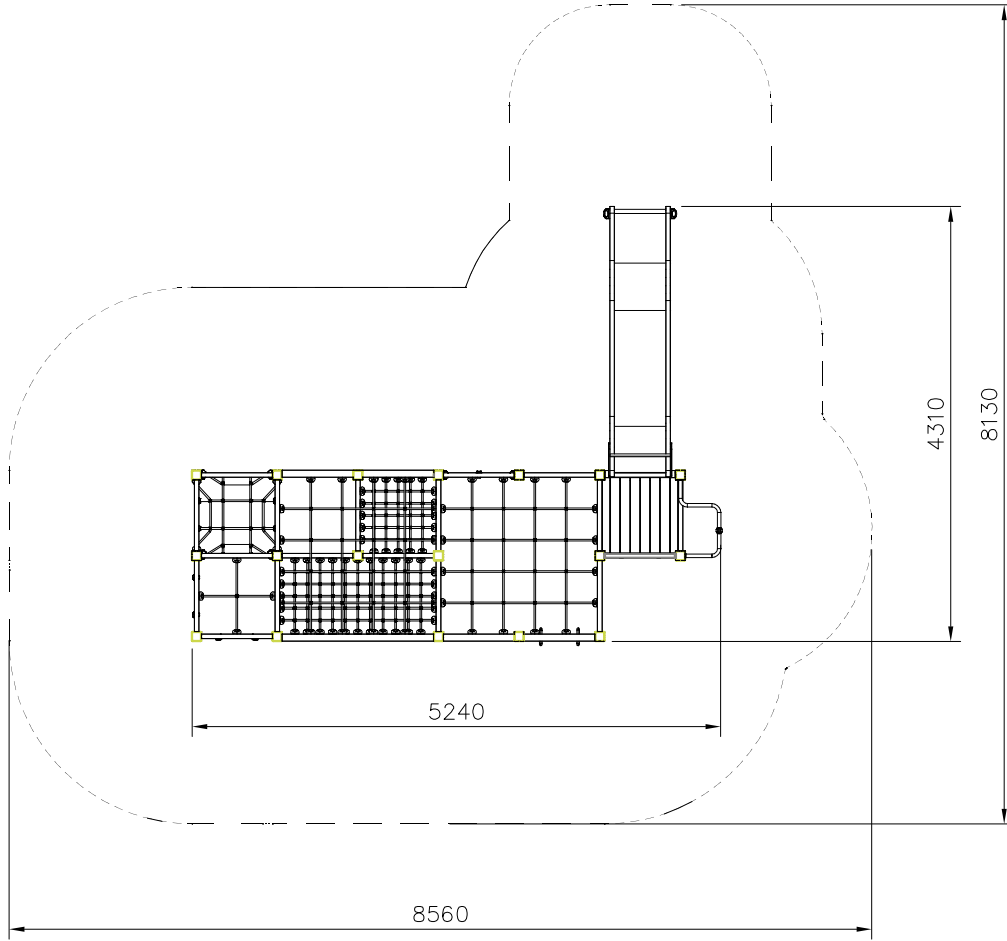

Max falling height

—— EN/AS Impact Area 48.2 m²
- - - - Falling Space 48.2 m²
Max Falling Height 1470 mm

DATE: 20.1.2025

008986  750x750	PCS 1	702286  65x65	PCS 1	702339  118x78	PCS 1	706371-703  15x345x750	PCS 2	706439  L 704	PCS 4	706439-602  L 704	PCS 20
706443  32x45x702	PCS 2	706450-602  600x381x2685	PCS 1	706473-305  +1470	PCS 1	706480-305  1580x705	PCS 1	706481-703  83x83x10	PCS 18	706484-602  93x93x2150	PCS 4
706485-305  1555x1555	PCS 2	706499-602  93x93x860	PCS 1	706505  35x70x730	PCS 2	706511-602  93x93x1870	PCS 11	706514-602  70x120x1504	PCS 4	706531  FASTENER KIT	PCS 18
706533  FASTENER KIT	PCS 1	706535  FASTENER KIT	PCS 1	706540-703  20x702x415	PCS 4	706541  FASTENER KIT	PCS 1	706542  FASTENER KIT	PCS 1	706543  FASTENER KIT	PCS 1
706546  FASTENER KIT	PCS 2	706556  FASTENER KIT	PCS 2	706557  FASTENER KIT	PCS 4	706559  FASTENER KIT	PCS 1	706596-305  755x755	PCS 2	706600-305  FASTENER KIT	PCS 1
706735-305  FASTENER KIT	PCS 1	706742  FASTENER KIT	PCS 1	706780-305  FASTENER KIT	PCS 1	706905-602  93x93x1870	PCS 2	706932  FASTENER KIT	PCS 2	707133  10x80x745	PCS 1
707341-305  1520x705	PCS 1	707349  FASTENER KIT	PCS 1	707588  FASTENER KIT	PCS 1	707589  FASTENER KIT	PCS 1	707590-305  FASTENER KIT	PCS 1	707595-305  FASTENER KIT	PCS 1

DATE: 20.1.2025

707732  FASTENER KIT	PCS 4	900240  Ø8x70	PCS 12	901868  Ø34x598	PCS 3	901879 	PCS 2	901902  30.7x60.9x100	PCS 10	901916  L 650	PCS 1
903093  Ø8x90	PCS 112	907694-216  40x120x704	PCS 5	907695-216 	PCS 1	907698-216  L 2054	PCS 1	907701-216 	PCS 4	909511  90x90x650	PCS 18
909519  380x380x50	PCS 19	980107  Ø6x60	PCS 36	980114  Ø4x20	PCS 8		PCS		PCS		PCS
	PCS		PCS		PCS		PCS		PCS		PCS
	PCS		PCS		PCS		PCS		PCS		PCS
	PCS		PCS		PCS		PCS		PCS		PCS
	PCS		PCS		PCS		PCS		PCS		PCS