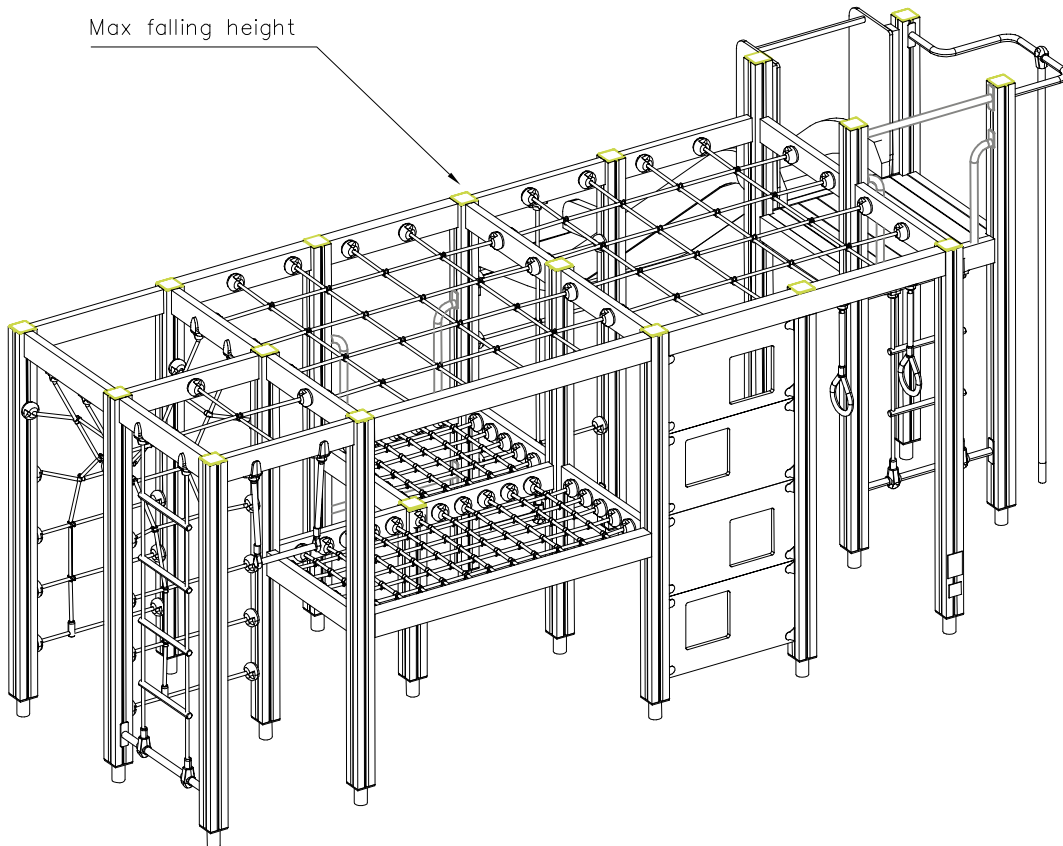

Max falling height

—— EN/AS Impact Area 48.2 m²
- - - - Falling Space 48.2 m²
Max Falling Height 1470 mm

DATE: 20.1.2025

008986  750x750	PCS 1	702286  65x65	PCS 1	702339  118x78	PCS 1	706371-703  15x345x750	PCS 2	706439  L 704	PCS 4	706439-602  L 704	PCS 20
706443  32x45x702	PCS 2	706450-602  600x381x2685	PCS 1	706473-305  +1470	PCS 1	706480-305  1580x705	PCS 1	706481-703  83x83x10	PCS 18	706484-602  93x93x2150	PCS 4
706485-305  1555x1555	PCS 2	706499-602  93x93x860	PCS 1	706505  35x70x730	PCS 2	706511-602  93x93x1870	PCS 11	706514-602  70x120x1504	PCS 4	706531  FASTENER KIT	PCS 18
706533  FASTENER KIT	PCS 1	706535  FASTENER KIT	PCS 1	706540-703  20x702x415	PCS 4	706541  FASTENER KIT	PCS 1	706542  FASTENER KIT	PCS 1	706543  FASTENER KIT	PCS 1
706546  FASTENER KIT	PCS 2	706556  FASTENER KIT	PCS 2	706557  FASTENER KIT	PCS 4	706559  FASTENER KIT	PCS 1	706596-305  755x755	PCS 2	706600-305  FASTENER KIT	PCS 1
706735-305  FASTENER KIT	PCS 1	706742  FASTENER KIT	PCS 1	706780-305  FASTENER KIT	PCS 1	706905-602  93x93x1870	PCS 2	706932  FASTENER KIT	PCS 2	707133  10x80x745	PCS 1
707341-305  1520x705	PCS 1	707349  FASTENER KIT	PCS 1	707588  FASTENER KIT	PCS 1	707589  FASTENER KIT	PCS 1	707590-305  FASTENER KIT	PCS 1	707595-305  FASTENER KIT	PCS 1

DATE: 20.1.2025

707732  FASTENER KIT	PCS 4	900240  Ø8x70	PCS 12	901868  Ø34x598	PCS 3	901879 	PCS 2	901902  30.7x60.9x100	PCS 10	901916  L 650	PCS 1
903093  Ø8x90	PCS 112	907694-216  40x120x704	PCS 5	907695-216 	PCS 1	907698-216  L 2054	PCS 1	907701-216 	PCS 4	909511  90x90x650	PCS 18
909519  380x380x50	PCS 19	980107  Ø6x60	PCS 36	980114  Ø4x20	PCS 8		PCS		PCS		PCS
	PCS		PCS		PCS		PCS		PCS		PCS
	PCS		PCS		PCS		PCS		PCS		PCS
	PCS		PCS		PCS		PCS		PCS		PCS
	PCS		PCS		PCS		PCS		PCS		PCS