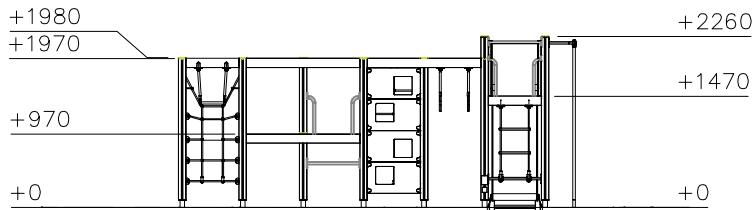

Max falling height

—— EN/AS Impact Area 48.2 m²
- - - - Falling Space 48.2 m²
Max Falling Height 1470 mm

DATE: 20.1.2025

008986  750x750	PCS 1	702286  65x65	PCS 1	702339  118x78	PCS 1	706371-703  15x345x750	PCS 2	706439  L 704	PCS 4	706439-602  L 704	PCS 20
706443  32x45x702	PCS 2	706450-602  600x381x2685	PCS 1	706473-305  +1470	PCS 1	706480-305  1580x705	PCS 1	706481-703  83x83x10	PCS 18	706484-602  93x93x2150	PCS 4
706485-305  1555x1555	PCS 2	706499-602  93x93x860	PCS 1	706505  35x70x730	PCS 2	706511-602  93x93x1870	PCS 11	706514-602  70x120x1504	PCS 4	706531  FASTENER KIT	PCS 18
706533  FASTENER KIT	PCS 1	706535  FASTENER KIT	PCS 1	706540-703  20x702x415	PCS 4	706541  FASTENER KIT	PCS 1	706542  FASTENER KIT	PCS 1	706543  FASTENER KIT	PCS 1
706546  FASTENER KIT	PCS 2	706556  FASTENER KIT	PCS 2	706557  FASTENER KIT	PCS 4	706559  FASTENER KIT	PCS 1	706596-305  755x755	PCS 2	706600-305  FASTENER KIT	PCS 1
706735-305  FASTENER KIT	PCS 1	706742  FASTENER KIT	PCS 1	706780-305  FASTENER KIT	PCS 1	706905-602  93x93x1870	PCS 2	706932  FASTENER KIT	PCS 2	707133  10x80x745	PCS 1
707341-305  1520x705	PCS 1	707349  FASTENER KIT	PCS 1	707588  FASTENER KIT	PCS 1	707589  FASTENER KIT	PCS 1	707590-305  FASTENER KIT	PCS 1	707595-305  FASTENER KIT	PCS 1

DATE: 20.1.2025

707732  FASTENER KIT	PCS 4	900240  Ø8x70	PCS 12	901868  Ø34x598	PCS 3	901879 	PCS 2	901902  30.7x60.9x100	PCS 10	901916  L 650	PCS 1
903093  Ø8x90	PCS 112	907694-216  40x120x704	PCS 5	907695-216 	PCS 1	907698-216  L 2054	PCS 1	907701-216 	PCS 4	909511  90x90x650	PCS 18
909519  380x380x50	PCS 19	980107  Ø6x60	PCS 36	980114  Ø4x20	PCS 8		PCS		PCS		PCS
	PCS		PCS		PCS		PCS		PCS		PCS
	PCS		PCS		PCS		PCS		PCS		PCS
	PCS		PCS		PCS		PCS		PCS		PCS
	PCS		PCS		PCS		PCS		PCS		PCS