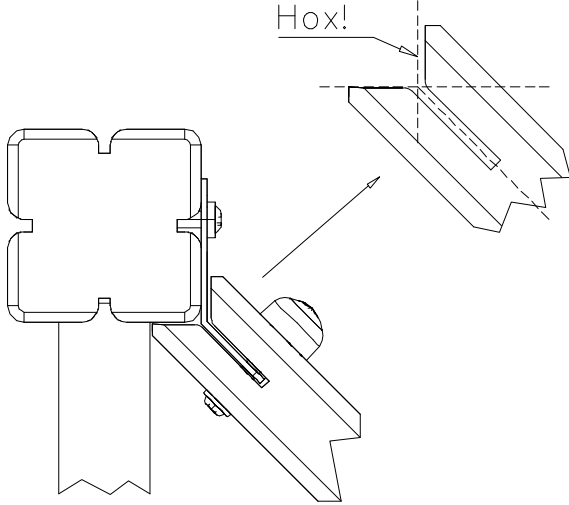

DET 1

DET 2 M8x60  
(909866)

DET 3

DETAILS IN TUBE INSTALLATION GENERAL PAGE

① 905112	PCS 112	② 900240	PCS 26
Ø22		Ø8x70	
③ 903533	PCS 12	④ 905831	PCS 112
SRL12		Ø32x19	
⑤ 909205	PCS 40	⑥ 909208	PCS 32
M8x60		M8	
⑦ 909866	PCS 32	⑧ 980150	PCS 40
M8x60		M8	
○ 707918	PCS 8	○ 905829	PCS 4
20x275x640		Transparent	
		○ COLOR	PCS 4