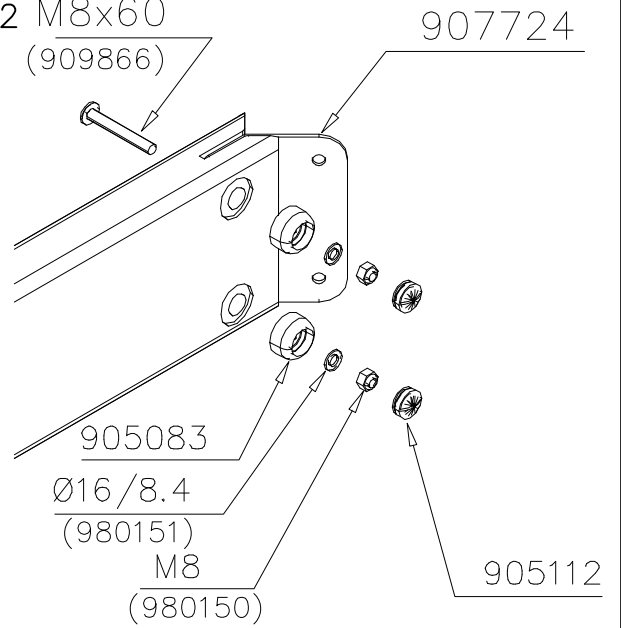

DET 1

DET 2 M8x60  
(909866)

DET 3

DETAILS IN TUBE INSTALLATION GENERAL PAGE

① 905112	PCS 112	② 900240	PCS 26
Ø22		Ø8x70	
③ 903533	PCS 12	④ 905831	PCS 112
SRL12		Ø32x19	
⑤ 909205	PCS 40	⑥ 909208	PCS 32
M8x60		M8	
⑦ 909866	PCS 32	⑧ 980150	PCS 40
M8x60		M8	
○ 707918	PCS 8	○ 905829	PCS 4
20x275x640		Transparent	
		○ COLOR	PCS 4