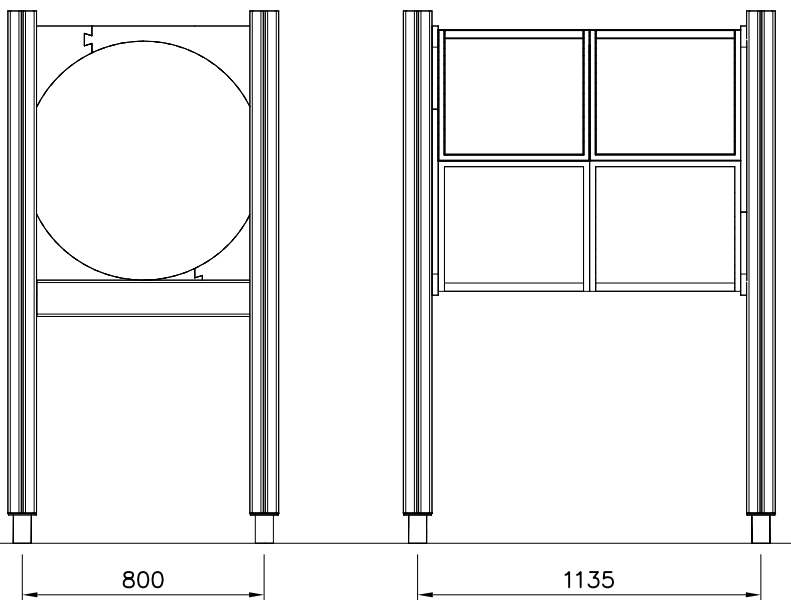

DET 1

DET 2 M8x60  
(909866)

DET 3

DETAILS IN TUBE INSTALLATION GENERAL PAGE

① 905112	PCS 112	② 900240	PCS 26
Ø22		Ø8x70	
③ 903533	PCS 12	④ 905831	PCS 112
SRL12		Ø32x19	
⑤ 909205	PCS 40	⑥ 909208	PCS 32
M8x60		M8	
⑦ 909866	PCS 32	⑧ 980150	PCS 40
M8x60		M8	
○ 707918	PCS 8	○ 905829	PCS 4
20x275x640		Transparent	
		○ COLOR	PCS 4