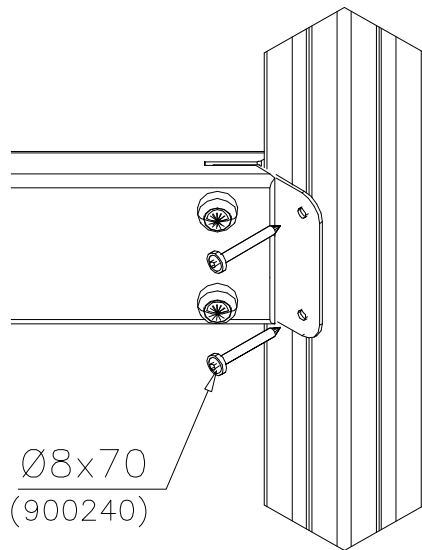

DET 1

DET 2 M8x60  
(909866)

DET 3

DETAILS IN TUBE INSTALLATION GENERAL PAGE

① 905112	PCS 112	② 900240	PCS 26
Ø22		Ø8x70	
③ 903533	PCS 12	④ 905831	PCS 112
SRL12		Ø32x19	
⑤ 909205	PCS 40	⑥ 909208	PCS 32
M8x60		M8	
⑦ 909866	PCS 32	⑧ 980150	PCS 40
M8x60		M8	
○ 707918	PCS 8	○ 905829	PCS 4
20x275x640		Transparent	
		○ COLOR	PCS 4