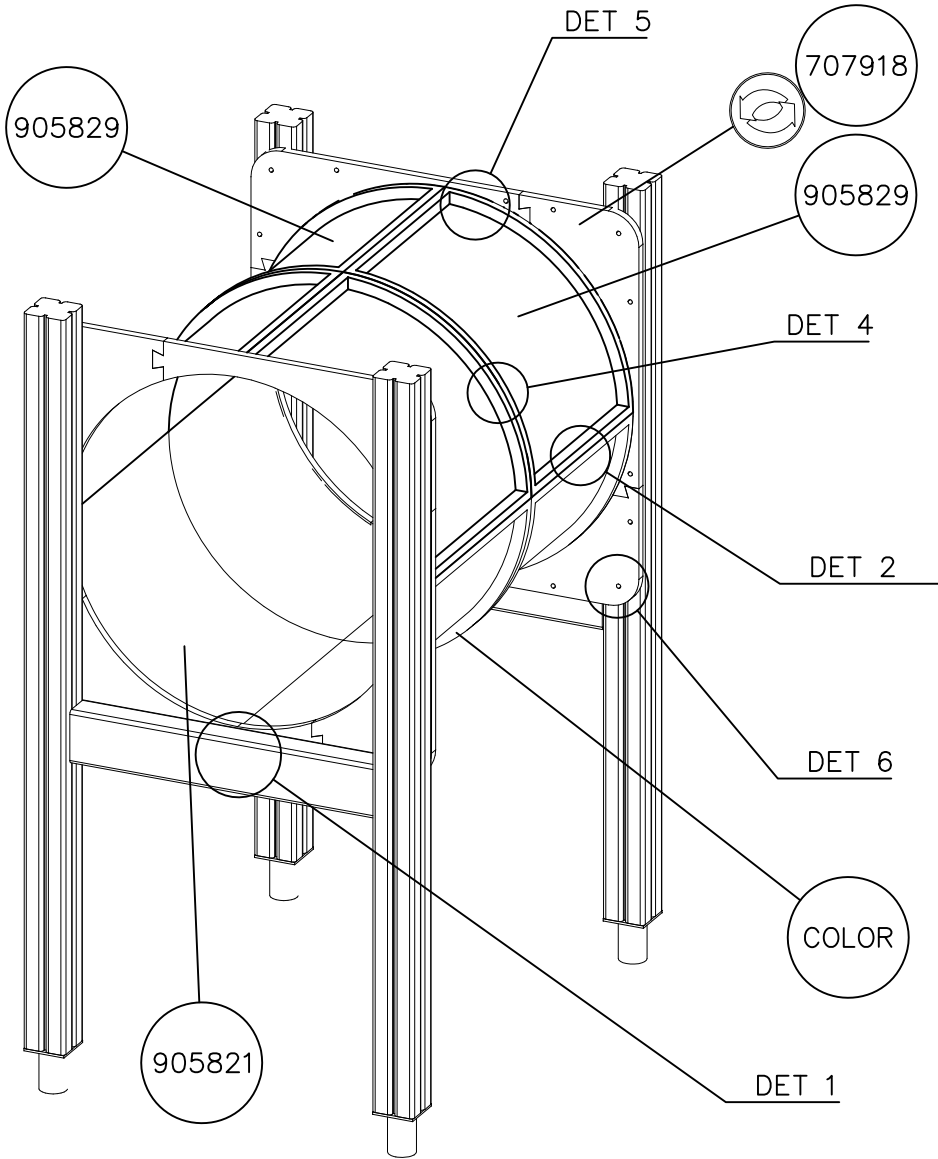

DET 1

DET 2 M8x60  
(909866)

DET 3

DETAILS IN TUBE INSTALLATION GENERAL PAGE

① 905112	PCS 112	② 900240	PCS 26
Ø22		Ø8x70	
③ 903533	PCS 12	④ 905831	PCS 112
SRL12		Ø32x19	
⑤ 909205	PCS 40	⑥ 909208	PCS 32
M8x60		M8	
⑦ 909866	PCS 32	⑧ 980150	PCS 40
M8x60		M8	
○ 707918	PCS 8	○ 905829	PCS 4
20x275x640		Transparent	
		○ COLOR	PCS 4