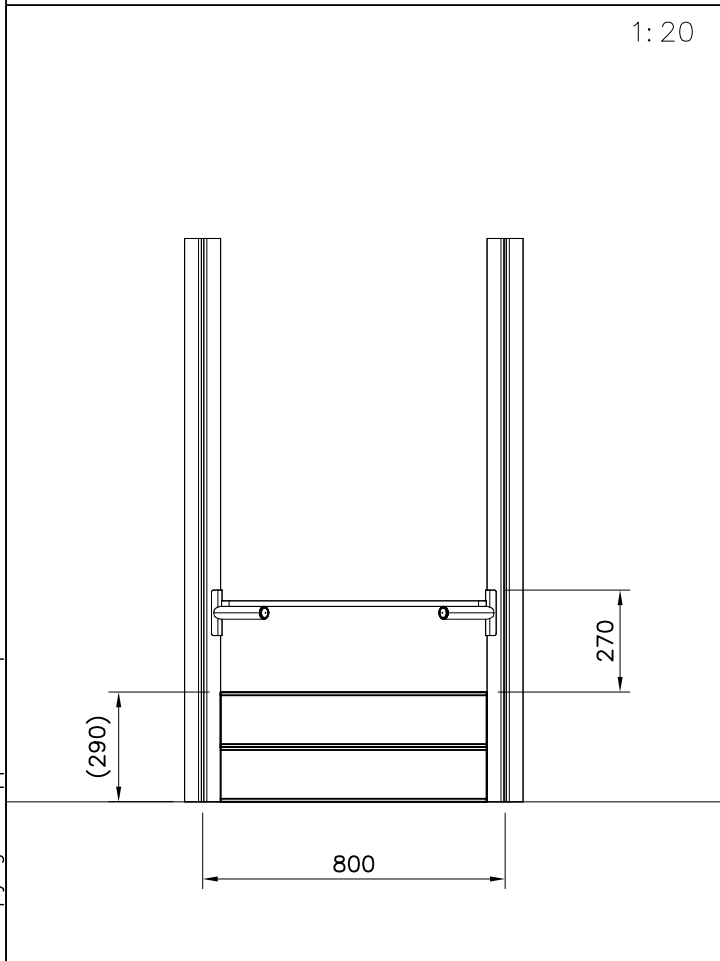

① 706783	PCS	② 907783	PCS
	1		2
15x170x700		120x40x180	
③ 900240	PCS	④ 909868	PCS
	4		4
Ø8x70		M8x50	
⑤ 909256	PCS	⑥ 909633	PCS
	8		4
Ø16/8.4		M8	
⑦ 905103	PCS	⑧ 905112	PCS
	2		4
PT-28/32-H		Ø22