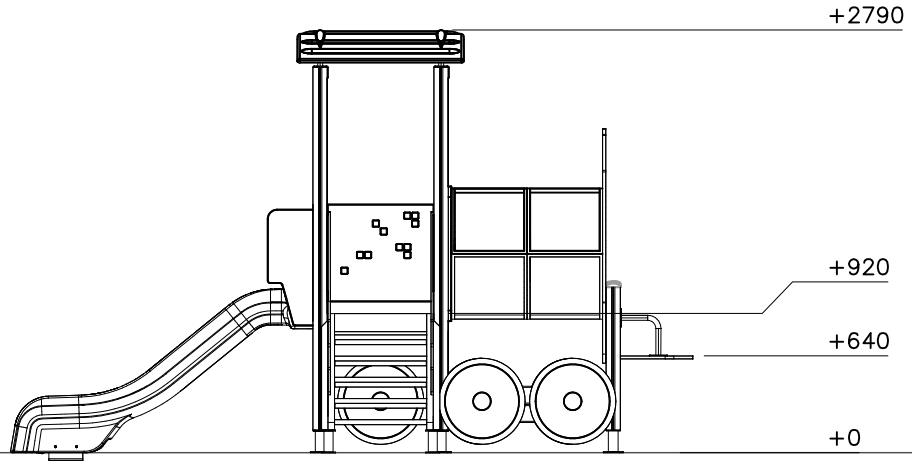

- EN/AS Impact Area 25.8 m²
- - - Falling Space 27.5 m²
- Max Falling Height 1000 mm

DATE: 2.12.2024

008986  750x750	PCS 1	702286  65x65	PCS 1	702339  118x78	PCS 1	706436-701  10x640x702	PCS 1	706439  L 704	PCS 4	706443  32x45x702	PCS 2
706505  35x70x730	PCS 2	706512  70x120x704	PCS 6	706534  FASTENER KIT	PCS 1	706535  FASTENER KIT	PCS 1	706551  FASTENER KIT	PCS 8	706560-701  15x765x370	PCS 1
706561-701  15x765x370	PCS 1	706669  93x93x2400	PCS 4	706894  L 950	PCS 2	706981  SLIDE 80M	PCS 1	707145  43x93x717	PCS 2	707146-702  15x145x1153	PCS 4
707191  +870	PCS 1	707224  FASTENER KIT	PCS 1	707599-610  21x1100x1550	PCS 1	707623  FASTENER KIT	PCS 1	707645  20x570x890	PCS 1	707647  8x280x700	PCS 1
707648-704  Ø570x10	PCS 6	707649  FASTENER KIT	PCS 1	707650  FASTENER KIT	PCS 1	707651  FASTENER KIT	PCS 1	707659  70x120x1062	PCS 4	707762  FASTENER KIT	PCS 6
707918-701  20x275x640	PCS 4	901868  Ø30x598	PCS 1	903093  Ø8x90	PCS 56	905138  GRAY	PCS 2	905196  GRAY	PCS 2	905821  GRAY	PCS 4
905829  STRAIGHT CLE	PCS 4	905833  +870	PCS 1	908021  3x212x214	PCS 2	908251  1100x1100x215	PCS 1	908330-216  908330-216	PCS 2	908355-216  Ø33,7x235x235	PCS 2

909531  130x130x150	PCS 8	980114  Ø4x20	PCS 8	980131  Ø6x60	PCS 8		PCS		PCS		PCS
	PCS		PCS		PCS		PCS		PCS		PCS
	PCS		PCS		PCS		PCS		PCS		PCS
	PCS		PCS		PCS		PCS		PCS		PCS
	PCS		PCS		PCS		PCS		PCS		PCS
	PCS		PCS		PCS		PCS		PCS		PCS
	PCS		PCS		PCS		PCS		PCS		PCS