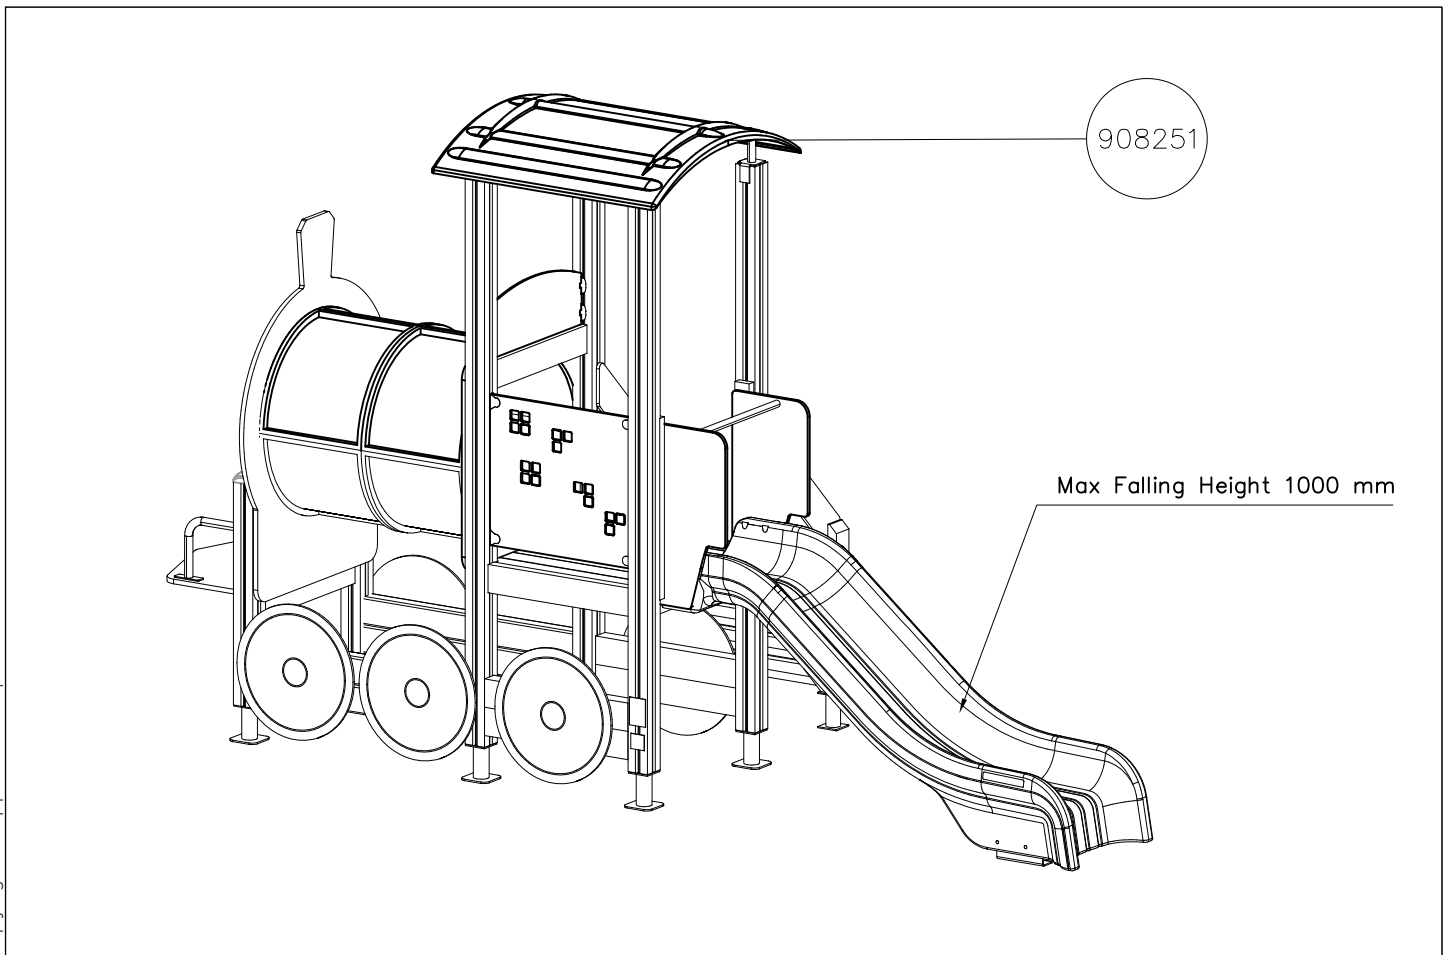

- EN/AS Impact Area 25.8 m²
- - - Falling Space 27.5 m²
- Max Falling Height 1000 mm

DATE: 2.12.2024

008986  750x750	PCS 1	702286  65x65	PCS 1	702339  118x78	PCS 1	706436-701  10x640x702	PCS 1	706439  L 704	PCS 4	706443  32x45x702	PCS 2
706505  35x70x730	PCS 2	706512  70x120x704	PCS 6	706534  FASTENER KIT	PCS 1	706535  FASTENER KIT	PCS 1	706551  FASTENER KIT	PCS 8	706560-701  15x765x370	PCS 1
706561-701  15x765x370	PCS 1	706669  93x93x2400	PCS 4	706894  L 950	PCS 2	706981  SLIDE 80M	PCS 1	707145  43x93x717	PCS 2	707146-702  15x145x1153	PCS 4
707191  +870	PCS 1	707224  FASTENER KIT	PCS 1	707599-610  21x1100x1550	PCS 1	707623  FASTENER KIT	PCS 1	707645  20x570x890	PCS 1	707647  8x280x700	PCS 1
707648-704  Ø570x10	PCS 6	707649  FASTENER KIT	PCS 1	707650  FASTENER KIT	PCS 1	707651  FASTENER KIT	PCS 1	707659  70x120x1062	PCS 4	707762  FASTENER KIT	PCS 6
707918-701  20x275x640	PCS 4	901868  Ø30x598	PCS 1	903093  Ø8x90	PCS 56	905138  GRAY	PCS 2	905196  GRAY	PCS 2	905821  GRAY	PCS 4
905829  STRAIGHT CLE	PCS 4	905833  +870	PCS 1	908021  3x212x214	PCS 2	908251  1100x1100x215	PCS 1	908330-216  908330-216	PCS 2	908355-216  Ø33,7x235x235	PCS 2

909531  130x130x150	PCS 8	980114  Ø4x20	PCS 8	980131  Ø6x60	PCS 8		PCS		PCS		PCS
	PCS		PCS		PCS		PCS		PCS		PCS
	PCS		PCS		PCS		PCS		PCS		PCS
	PCS		PCS		PCS		PCS		PCS		PCS
	PCS		PCS		PCS		PCS		PCS		PCS
	PCS		PCS		PCS		PCS		PCS		PCS
	PCS		PCS		PCS		PCS		PCS		PCS