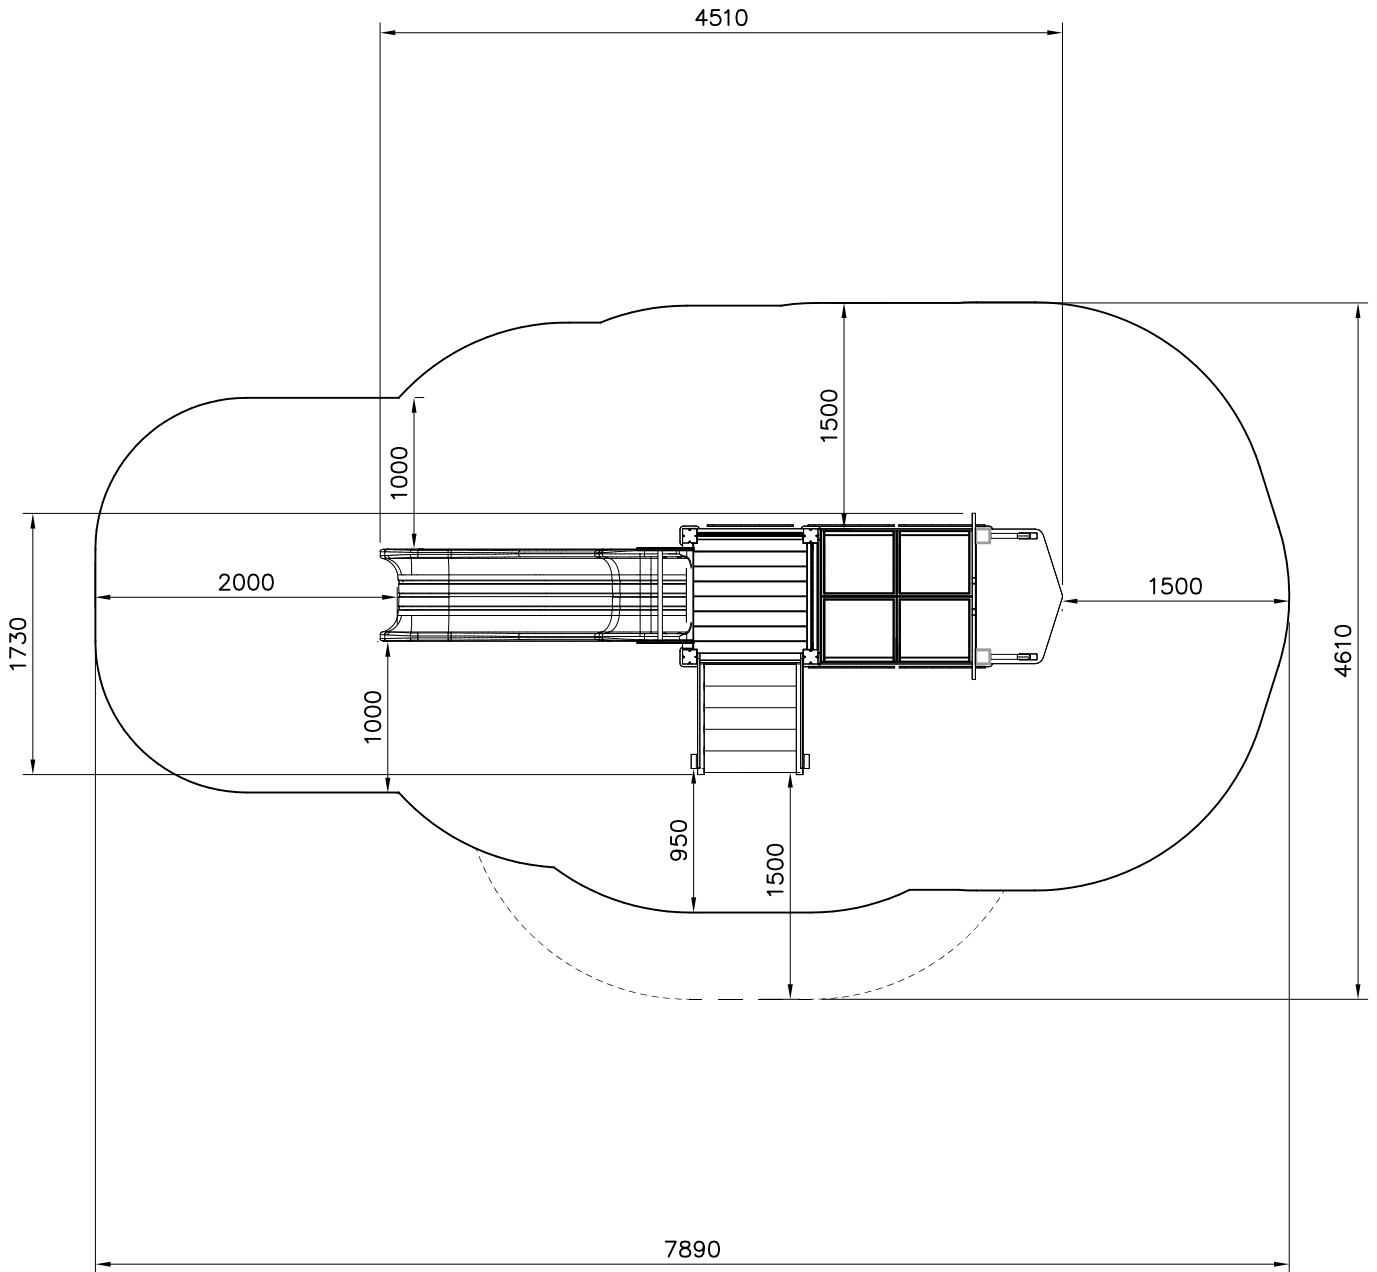

- EN/AS Impact Area 25.8 m²
- - - Falling Space 27.5 m²
- Max Falling Height 1000 mm

DATE: 2.12.2024

008986  750x750	PCS 1	702286  65x65	PCS 1	702339  118x78	PCS 1	706436-701  10x640x702	PCS 1	706439  L 704	PCS 4	706443  32x45x702	PCS 2
706505  35x70x730	PCS 2	706512  70x120x704	PCS 6	706534  FASTENER KIT	PCS 1	706535  FASTENER KIT	PCS 1	706551  FASTENER KIT	PCS 8	706560-701  15x765x370	PCS 1
706561-701  15x765x370	PCS 1	706669  93x93x2400	PCS 4	706894  L 950	PCS 2	706981  SLIDE 80M	PCS 1	707145  43x93x717	PCS 2	707146-702  15x145x1153	PCS 4
707191  +870	PCS 1	707224  FASTENER KIT	PCS 1	707599-610  21x1100x1550	PCS 1	707623  FASTENER KIT	PCS 1	707645  20x570x890	PCS 1	707647  8x280x700	PCS 1
707648-704  Ø570x10	PCS 6	707649  FASTENER KIT	PCS 1	707650  FASTENER KIT	PCS 1	707651  FASTENER KIT	PCS 1	707659  70x120x1062	PCS 4	707762  FASTENER KIT	PCS 6
707918-701  20x275x640	PCS 4	901868  Ø30x598	PCS 1	903093  Ø8x90	PCS 56	905138  GRAY	PCS 2	905196  GRAY	PCS 2	905821  GRAY	PCS 4
905829  STRAIGHT CLE	PCS 4	905833  +870	PCS 1	908021  3x212x214	PCS 2	908251  1100x1100x215	PCS 1	908330-216  908330-216	PCS 2	908355-216  Ø33,7x235x235	PCS 2

909531  130x130x150	PCS 8	980114  Ø4x20	PCS 8	980131  Ø6x60	PCS 8		PCS		PCS		PCS
	PCS		PCS		PCS		PCS		PCS		PCS
	PCS		PCS		PCS		PCS		PCS		PCS
	PCS		PCS		PCS		PCS		PCS		PCS
	PCS		PCS		PCS		PCS		PCS		PCS
	PCS		PCS		PCS		PCS		PCS		PCS
	PCS		PCS		PCS		PCS		PCS		PCS