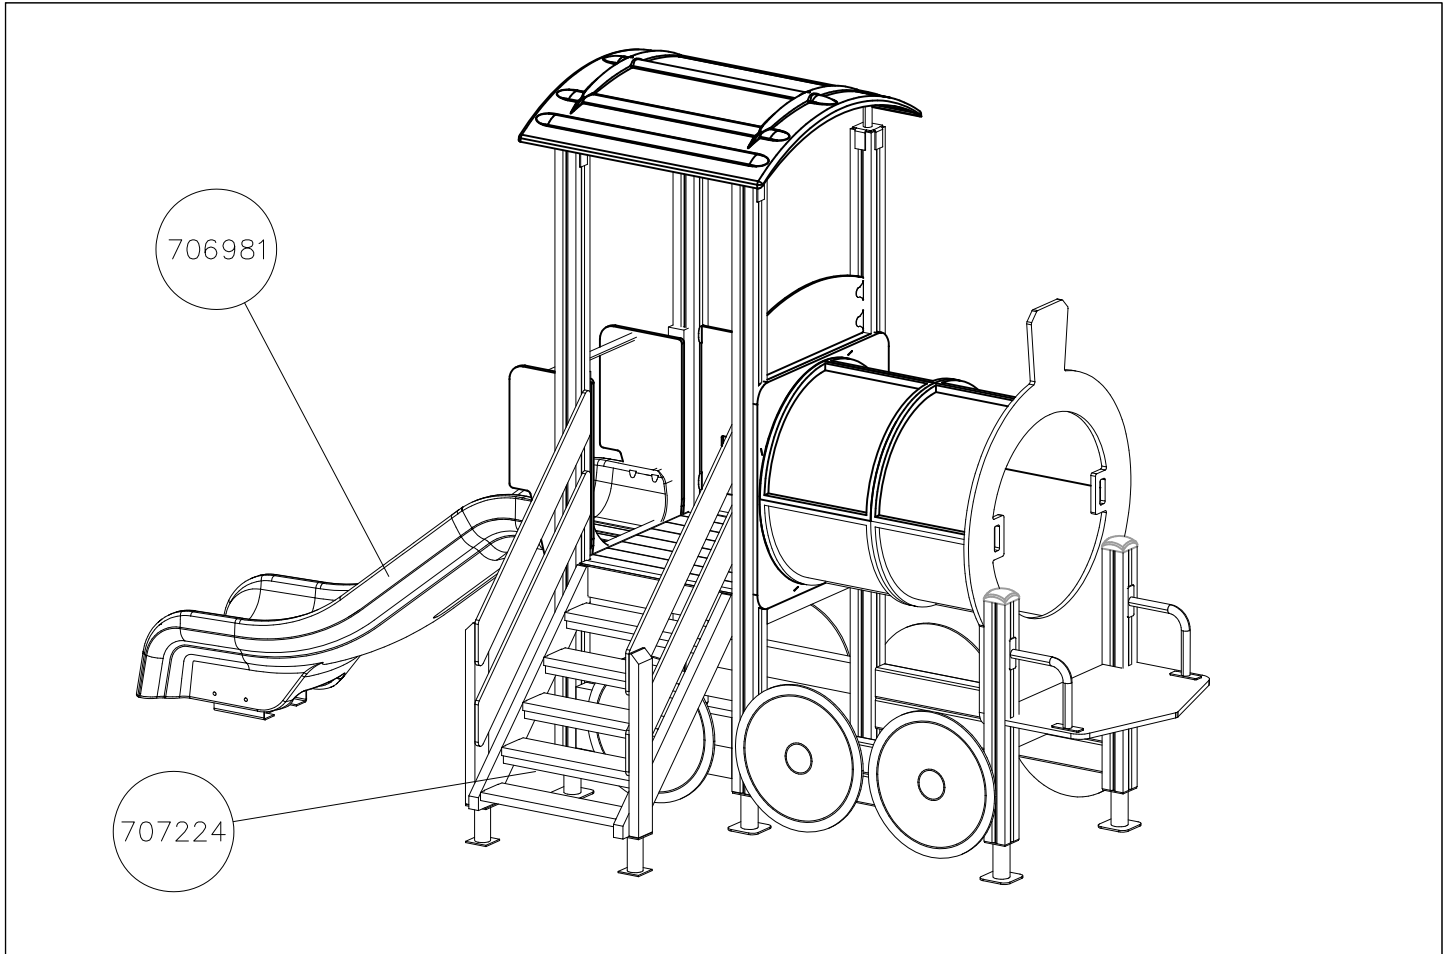

- EN/AS Impact Area 25.8 m²
- - - Falling Space 27.5 m²
- Max Falling Height 1000 mm

DATE: 2.12.2024

008986  750x750	PCS 1	702286  65x65	PCS 1	702339  118x78	PCS 1	706436-701  10x640x702	PCS 1	706439  L 704	PCS 4	706443  32x45x702	PCS 2
706505  35x70x730	PCS 2	706512  70x120x704	PCS 6	706534  FASTENER KIT	PCS 1	706535  FASTENER KIT	PCS 1	706551  FASTENER KIT	PCS 8	706560-701  15x765x370	PCS 1
706561-701  15x765x370	PCS 1	706669  93x93x2400	PCS 4	706894  L 950	PCS 2	706981  SLIDE 80M	PCS 1	707145  43x93x717	PCS 2	707146-702  15x145x1153	PCS 4
707191  +870	PCS 1	707224  FASTENER KIT	PCS 1	707599-610  21x1100x1550	PCS 1	707623  FASTENER KIT	PCS 1	707645  20x570x890	PCS 1	707647  8x280x700	PCS 1
707648-704  Ø570x10	PCS 6	707649  FASTENER KIT	PCS 1	707650  FASTENER KIT	PCS 1	707651  FASTENER KIT	PCS 1	707659  70x120x1062	PCS 4	707762  FASTENER KIT	PCS 6
707918-701  20x275x640	PCS 4	901868  Ø30x598	PCS 1	903093  Ø8x90	PCS 56	905138  GRAY	PCS 2	905196  GRAY	PCS 2	905821  GRAY	PCS 4
905829  STRAIGHT CLE	PCS 4	905833  +870	PCS 1	908021  3x212x214	PCS 2	908251  1100x1100x215	PCS 1	908330-216  908330-216	PCS 2	908355-216  Ø33,7x235x235	PCS 2

909531  130x130x150	PCS 8	980114  Ø4x20	PCS 8	980131  Ø6x60	PCS 8		PCS		PCS		PCS
	PCS		PCS		PCS		PCS		PCS		PCS
	PCS		PCS		PCS		PCS		PCS		PCS
	PCS		PCS		PCS		PCS		PCS		PCS
	PCS		PCS		PCS		PCS		PCS		PCS
	PCS		PCS		PCS		PCS		PCS		PCS
	PCS		PCS		PCS		PCS		PCS		PCS