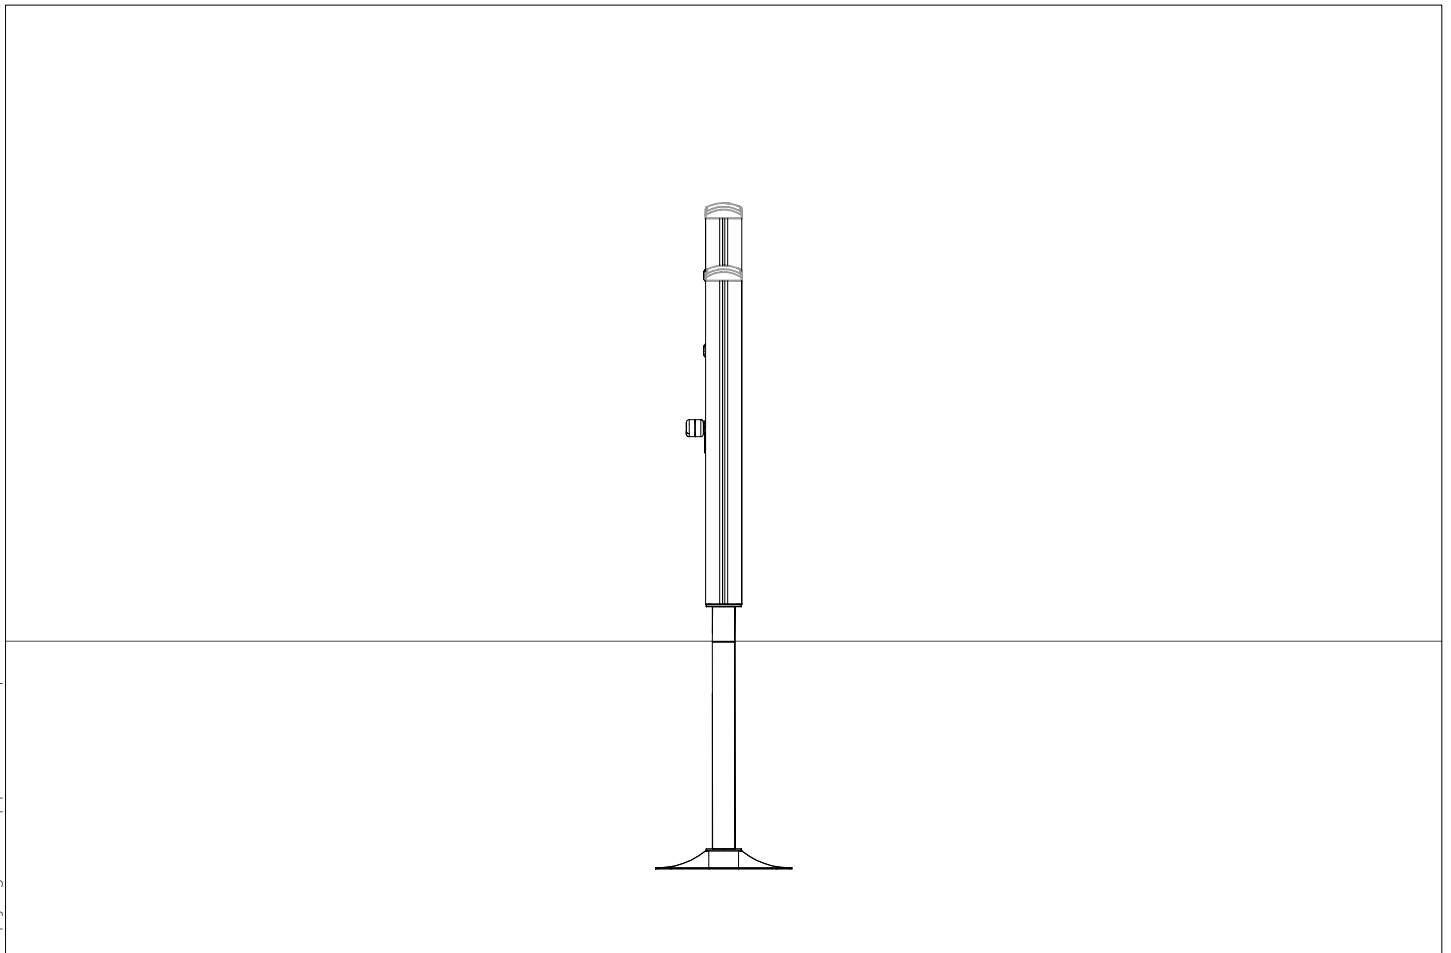

### Q18460-1

DATE: 19.2.2025

702286  65x65	PCS 1	706466  93x93x1025	PCS 2	706499  93x93x860	PCS 1	706531  FASTENER KIT	PCS 3	706766-706 	PCS 1	706778  FASTENER KIT	PCS 2
709405-706  130x420x702	PCS 1	905138  GRAY	PCS 3	905196  GRAY	PCS 3	909511  90x90x650	PCS 3	909519  50x380x380	PCS 3	980114  Ø4x20	PCS 4
980131  Ø6x60	PCS 12		PCS		PCS		PCS		PCS		PCS
	PCS		PCS		PCS		PCS		PCS		PCS
	PCS		PCS		PCS		PCS		PCS		PCS
	PCS		PCS		PCS		PCS		PCS		PCS
	PCS		PCS		PCS		PCS		PCS		PCS