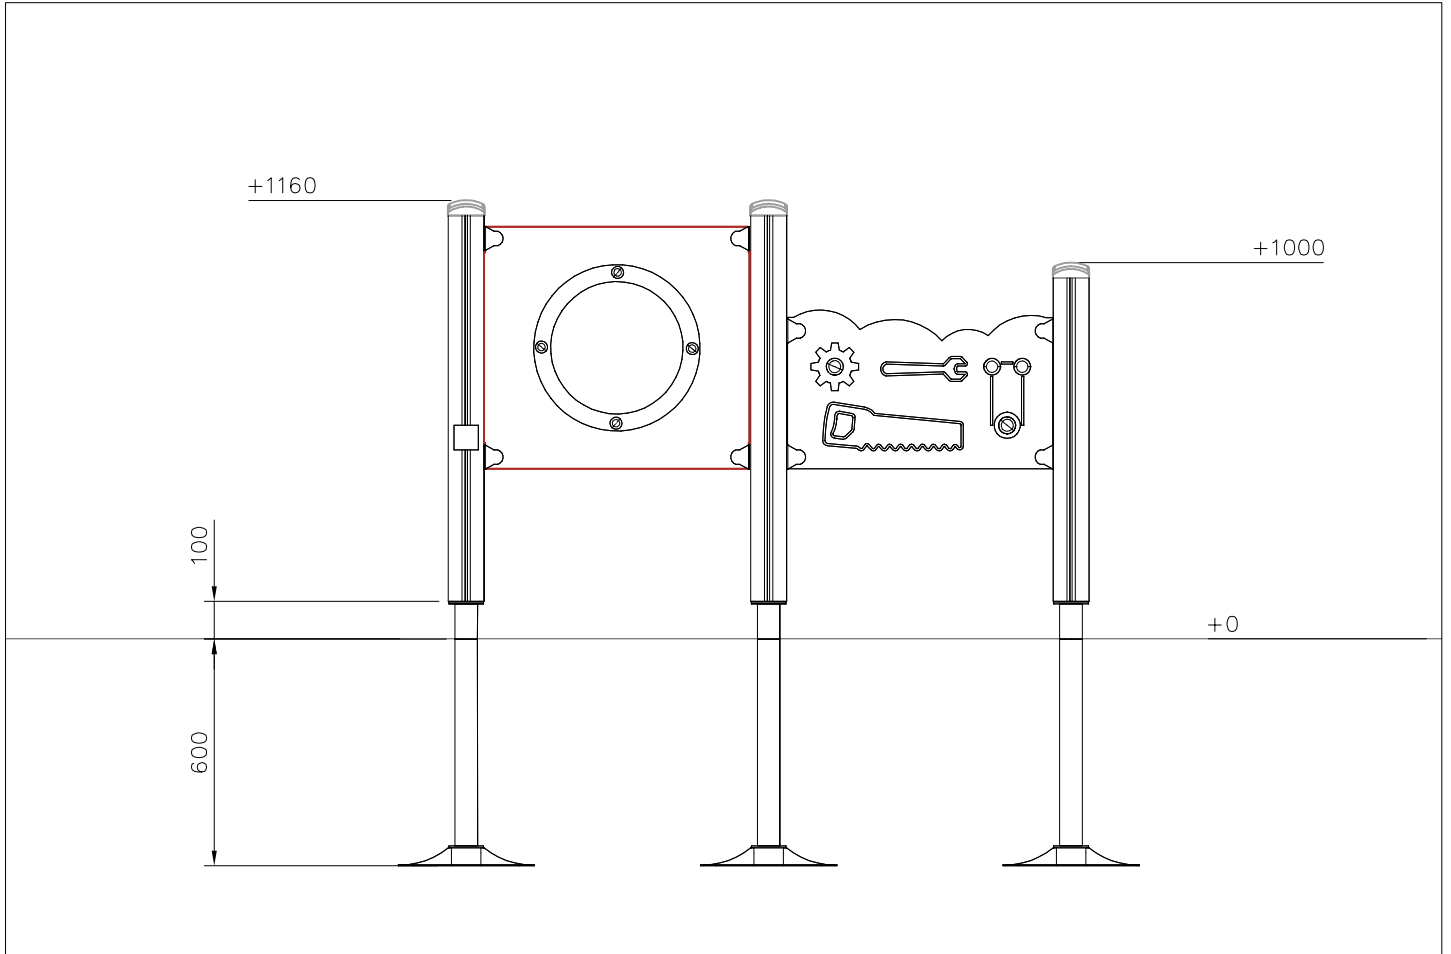

### Q18460-1

DATE: 19.2.2025

702286  65x65	PCS 1	706466  93x93x1025	PCS 2	706499  93x93x860	PCS 1	706531  FASTENER KIT	PCS 3	706766-706 	PCS 1	706778  FASTENER KIT	PCS 2
709405-706  130x420x702	PCS 1	905138  GRAY	PCS 3	905196  GRAY	PCS 3	909511  90x90x650	PCS 3	909519  50x380x380	PCS 3	980114  Ø4x20	PCS 4
980131  Ø6x60	PCS 12		PCS		PCS		PCS		PCS		PCS
	PCS		PCS		PCS		PCS		PCS		PCS
	PCS		PCS		PCS		PCS		PCS		PCS
	PCS		PCS		PCS		PCS		PCS		PCS
	PCS		PCS		PCS		PCS		PCS		PCS