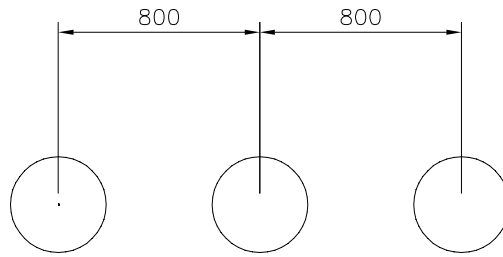

### Q18460-1

DATE: 19.2.2025

702286  65x65	PCS 1	706466  93x93x1025	PCS 2	706499  93x93x860	PCS 1	706531  FASTENER KIT	PCS 3	706766-706 	PCS 1	706778  FASTENER KIT	PCS 2
709405-706  130x420x702	PCS 1	905138  GRAY	PCS 3	905196  GRAY	PCS 3	909511  90x90x650	PCS 3	909519  50x380x380	PCS 3	980114  Ø4x20	PCS 4
980131  Ø6x60	PCS 12		PCS		PCS		PCS		PCS		PCS
	PCS		PCS		PCS		PCS		PCS		PCS
	PCS		PCS		PCS		PCS		PCS		PCS
	PCS		PCS		PCS		PCS		PCS		PCS
	PCS		PCS		PCS		PCS		PCS		PCS