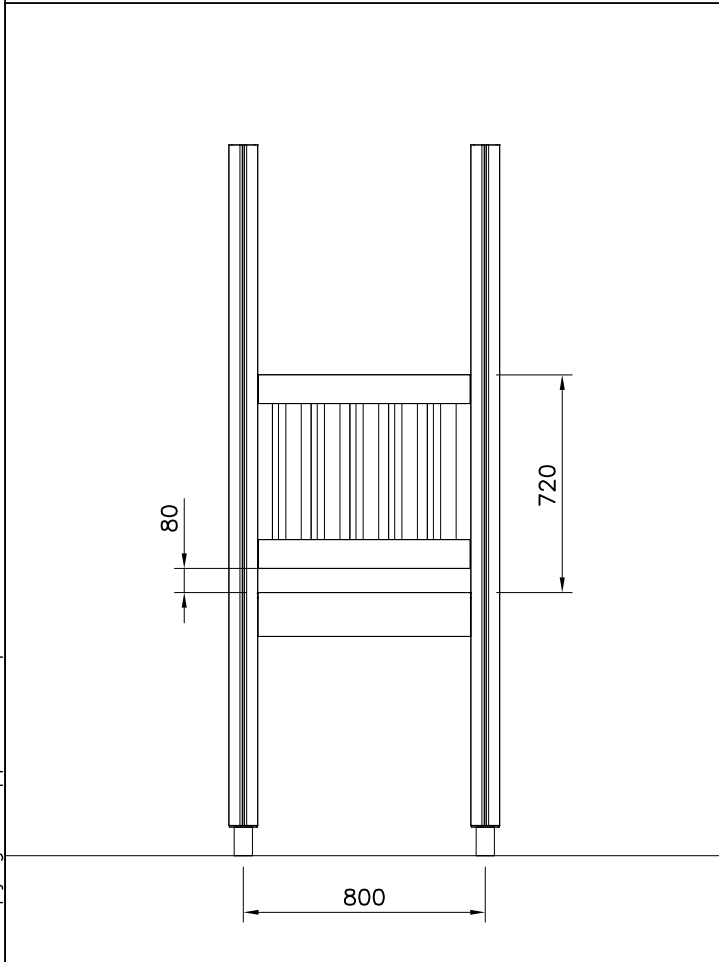

① 706746 PCS 1 45x640x701	② 909530 PCS 4 55.9x127.5
③ 900240 PCS 4 Ø8x70	④ 980151 PCS 4 Ø16/8.4x1.6
⑤ 905112 PCS 4 Ø22	PCS

WALL OPTIONS		
706746 45x640x701	706746-605 706746-606 706746-607 706746-608 706746-609 706746-610 706746-611 706746-612	DARK GRAY GRAY RED BLUE GREEN YELLOW LIME FUXIA