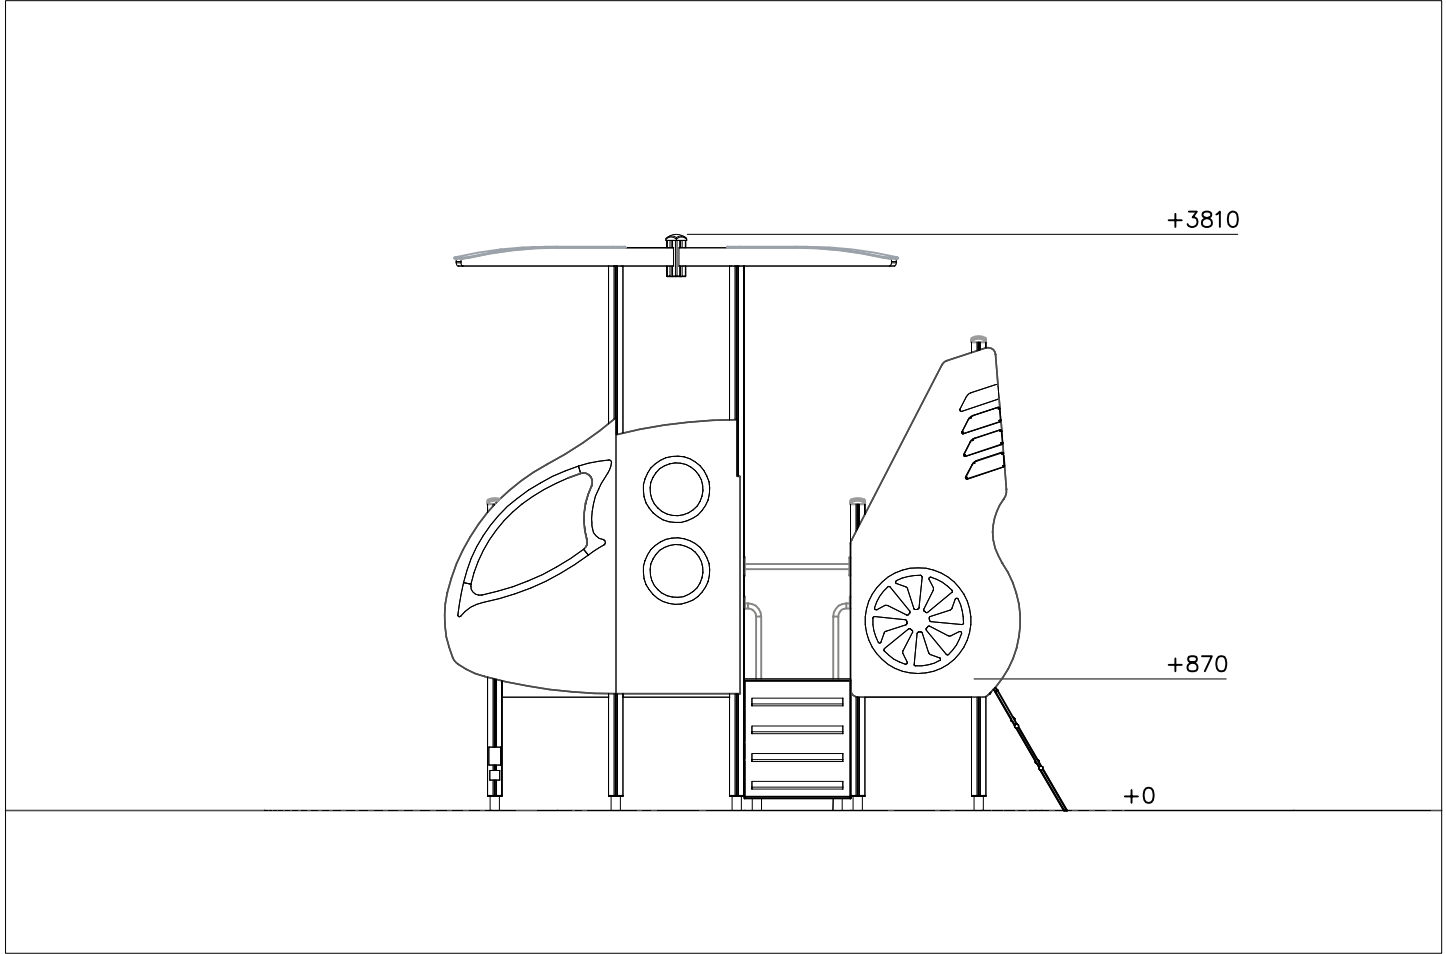

—— EN/AS Impact Area 22.8 m²

----- Falling Space 25.7 m²
Max Falling Height 870 mm

DATE: 6.11.2024

008986  750x750	PCS 4	702286  65x65	PCS 1	702339  118x78	PCS 1	704944  L 200	PCS 4	706436-706  10x640x702	PCS 1	706439  L 704	PCS 7
706443  32x45x702	PCS 8	706509  93x93x1930	PCS 4	706512  70x120x704	PCS 10	706531  FASTENER KIT	PCS 12	706534  FASTENER KIT	PCS 1	706535  FASTENER KIT	PCS 4
706568  93x93x3000	PCS 2	706790  93x93x3500	PCS 4	707390-305  FASTENER KIT	PCS 1	707418-706  700x1000	PCS 1	707419  FASTENER KIT	PCS 1	707546  FASTENER KIT	PCS 1
707624-705  6x120x1510	PCS 4	707632  L 250	PCS 1	707708  FASTENER KIT	PCS 1	707732  FASTENER KIT	PCS 6	707736  FASTENER KIT	PCS 1	707739-607  FASTENER KIT	PCS 1
707740-607  FASTENER KIT	PCS 1	707741-607  FASTENER KIT	PCS 1	707742-607  FASTENER KIT	PCS 1	707743-607  FASTENER KIT	PCS 1	707745-607  FASTENER KIT	PCS 1	900240  Ø8x70	PCS 16
903093  Ø8x90	PCS 68	905138  GRAY	PCS 7	905196  GRAY	PCS 7	907694-216  L 704	PCS 4	907701-216  FASTENER KIT	PCS 6	908291-216  47x55x696x3	PCS 1
909511  90x90x650	PCS 12	909519  50x380x380	PCS 14	980114  Ø4x20	PCS 8	980123  Ø7x60	PCS 54	980131  Ø6x60	PCS 24		PCS