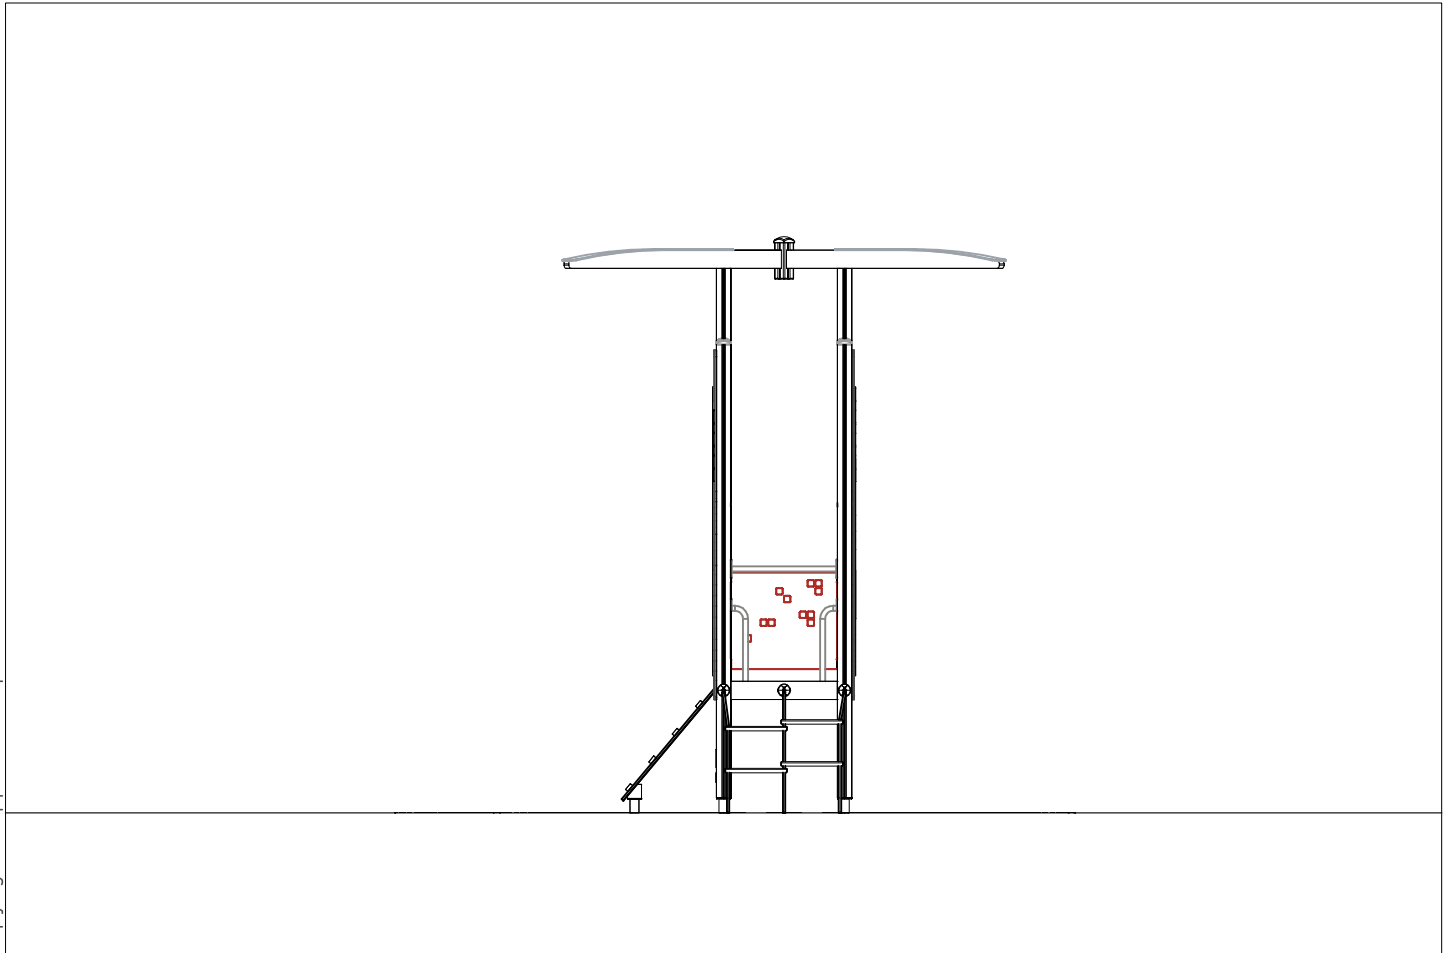

—— EN/AS Impact Area 22.8 m²

----- Falling Space 25.7 m²
Max Falling Height 870 mm

DATE: 6.11.2024

008986  750x750	PCS 4	702286  65x65	PCS 1	702339  118x78	PCS 1	704944  L 200	PCS 4	706436-706  10x640x702	PCS 1	706439  L 704	PCS 7
706443  32x45x702	PCS 8	706509  93x93x1930	PCS 4	706512  70x120x704	PCS 10	706531  FASTENER KIT	PCS 12	706534  FASTENER KIT	PCS 1	706535  FASTENER KIT	PCS 4
706568  93x93x3000	PCS 2	706790  93x93x3500	PCS 4	707390-305  FASTENER KIT	PCS 1	707418-706  700x1000	PCS 1	707419  FASTENER KIT	PCS 1	707546  FASTENER KIT	PCS 1
707624-705  6x120x1510	PCS 4	707632  L 250	PCS 1	707708  FASTENER KIT	PCS 1	707732  FASTENER KIT	PCS 6	707736  FASTENER KIT	PCS 1	707739-607  FASTENER KIT	PCS 1
707740-607  FASTENER KIT	PCS 1	707741-607  FASTENER KIT	PCS 1	707742-607  FASTENER KIT	PCS 1	707743-607  FASTENER KIT	PCS 1	707745-607  FASTENER KIT	PCS 1	900240  Ø8x70	PCS 16
903093  Ø8x90	PCS 68	905138  GRAY	PCS 7	905196  GRAY	PCS 7	907694-216  L 704	PCS 4	907701-216  FASTENER KIT	PCS 6	908291-216  47x55x696x3	PCS 1
909511  90x90x650	PCS 12	909519  50x380x380	PCS 14	980114  Ø4x20	PCS 8	980123  Ø7x60	PCS 54	980131  Ø6x60	PCS 24		PCS