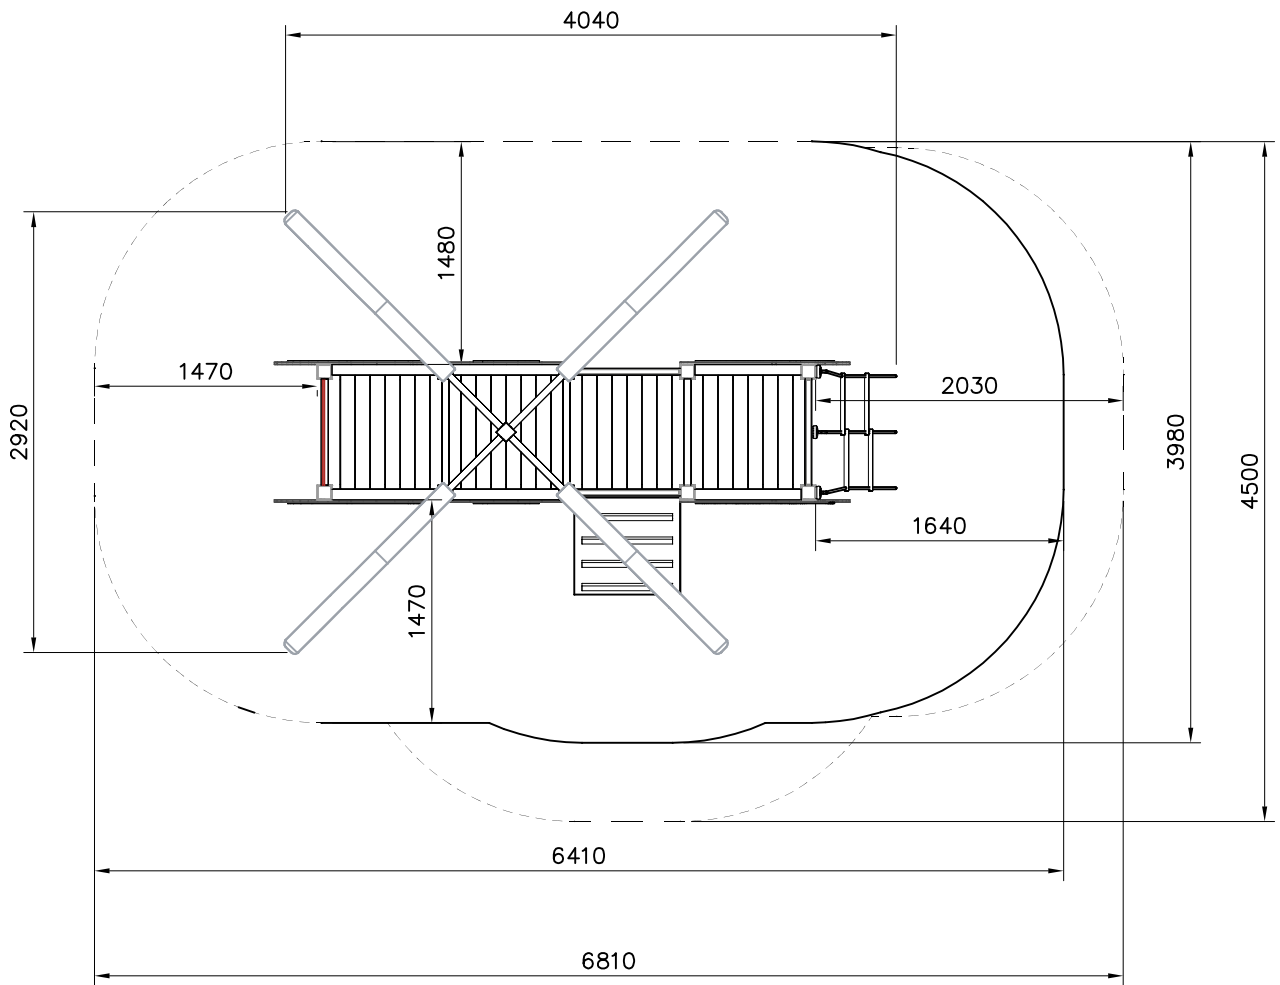

—— EN/AS Impact Area 22.8 m²

----- Falling Space 25.7 m²
Max Falling Height 870 mm

DATE: 6.11.2024

008986  750x750	PCS 4	702286  65x65	PCS 1	702339  118x78	PCS 1	704944  L 200	PCS 4	706436-706  10x640x702	PCS 1	706439  L 704	PCS 7
706443  32x45x702	PCS 8	706509  93x93x1930	PCS 4	706512  70x120x704	PCS 10	706531  FASTENER KIT	PCS 12	706534  FASTENER KIT	PCS 1	706535  FASTENER KIT	PCS 4
706568  93x93x3000	PCS 2	706790  93x93x3500	PCS 4	707390-305  FASTENER KIT	PCS 1	707418-706  700x1000	PCS 1	707419  FASTENER KIT	PCS 1	707546  FASTENER KIT	PCS 1
707624-705  6x120x1510	PCS 4	707632  L 250	PCS 1	707708  FASTENER KIT	PCS 1	707732  FASTENER KIT	PCS 6	707736  FASTENER KIT	PCS 1	707739-607  FASTENER KIT	PCS 1
707740-607  FASTENER KIT	PCS 1	707741-607  FASTENER KIT	PCS 1	707742-607  FASTENER KIT	PCS 1	707743-607  FASTENER KIT	PCS 1	707745-607  FASTENER KIT	PCS 1	900240  Ø8x70	PCS 16
903093  Ø8x90	PCS 68	905138  GRAY	PCS 7	905196  GRAY	PCS 7	907694-216  L 704	PCS 4	907701-216  FASTENER KIT	PCS 6	908291-216  47x55x696x3	PCS 1
909511  90x90x650	PCS 12	909519  50x380x380	PCS 14	980114  Ø4x20	PCS 8	980123  Ø7x60	PCS 54	980131  Ø6x60	PCS 24		PCS