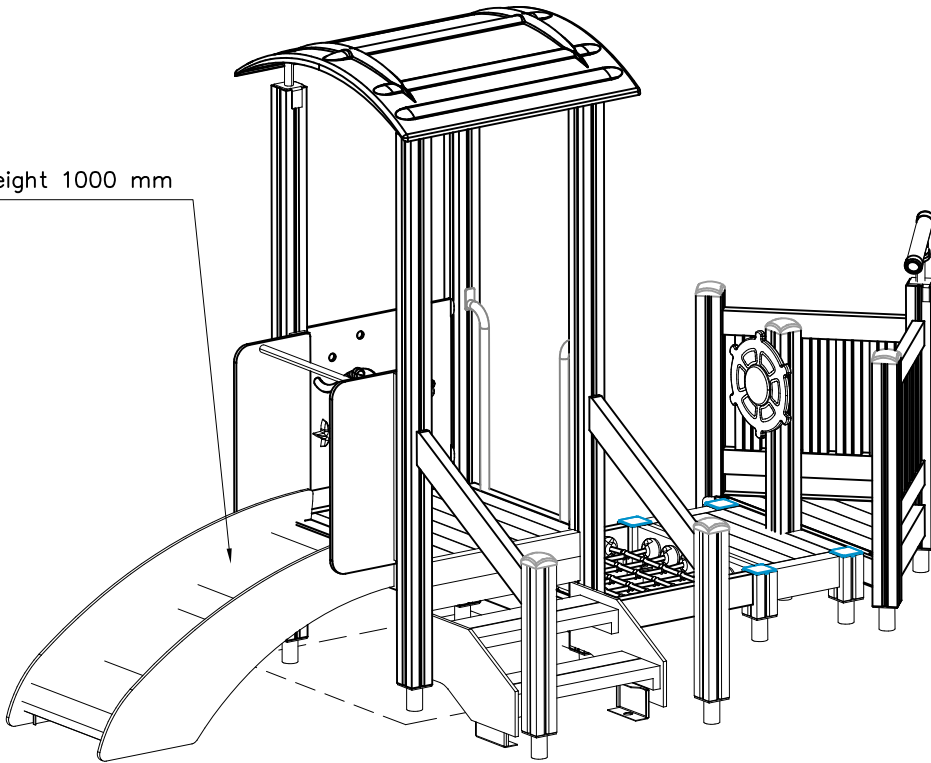

- EN/AS Impact Area 8 m²
- - - Falling Space 22.8 m²
Max Falling Height 1000 mm

Max Falling Height 1000 mm

DATE: 8.3.2024

008985  32x714x714	PCS 1	008986  750x750	PCS 1	702286  65x65	PCS 1	703338  L 704 H 95	PCS 2	704431  	PCS 2	706371-701  15x751x343	PCS 2
706439-603  L 704	PCS 8	706443  32x45x702	PCS 2	706466-603  93x93x1025	PCS 1	706481-701  83x83x10	PCS 4	706484-603  93x93x2150	PCS 4	706505  35x70x730	PCS 2
706508  32x45x650	PCS 3	706510-603  45x120x1030	PCS 1	706512  70x120x704	PCS 1	706531  FASTENER KIT	PCS 14	706535   FASTENER KIT	PCS 1	706537  FASTENER KIT	PCS 1
706538  FASTENER KIT	PCS 1	706746-608  45x640x701	PCS 2	706748  FASTENER KIT	PCS 2	706894-603  L 950	PCS 3	706896  15x150x703	PCS 1	706897  FASTENER KIT	PCS 1
707209-701  10x640x702	PCS 1	707304 	PCS 1	707320-702 	PCS 1	707333  FASTENER KIT	PCS 1	707376-704 	PCS 1	707381  FASTENER KIT	PCS 1
707450  FASTENER KIT	PCS 1	707585  FASTENER KIT	PCS 1	707588  FASTENER KIT	PCS 1	707590-305  FASTENER KIT	PCS 1	707623  FASTENER KIT	PCS 1	707732  FASTENER KIT	PCS 2
707855-704  15x600x350	PCS 2	707856  45x120x672	PCS 4	707857  32x45x245	PCS 4	707858  45x45x540	PCS 1	707859-603  45x120x892	PCS 2	707887  FASTENER KIT	PCS 1

DATE: 8.3.2024

709858  32x45x290	PCS 2	709862   Ø30x598	PCS 1	901868  Ø30x598	PCS 1	903093  Ø8x90	PCS 64	905103  PT-28/32-H	PCS 4	905138  GRAY	PCS 5
905196  GRAY	PCS 5	905879 	PCS 1	907688-216  1100x1100x215	PCS 2	908251  1100x1100x215	PCS 1	908330-216 	PCS 2	909511  90x90x650	PCS 14
909519  50x380x380	PCS 14	980101  Ø4.5x70	PCS 4	980107  Ø6x60	PCS 8	980114  Ø4x20	PCS 4	980131  Ø6x60	PCS 20	P14992  93x93x170	PCS 4
P15142  350x748	PCS 1	P16504  L 660	PCS 2	P17575  70x120x304	PCS 4		PCS		PCS		PCS
	PCS		PCS		PCS		PCS		PCS		PCS
	PCS		PCS		PCS		PCS		PCS		PCS
	PCS		PCS		PCS		PCS		PCS		PCS