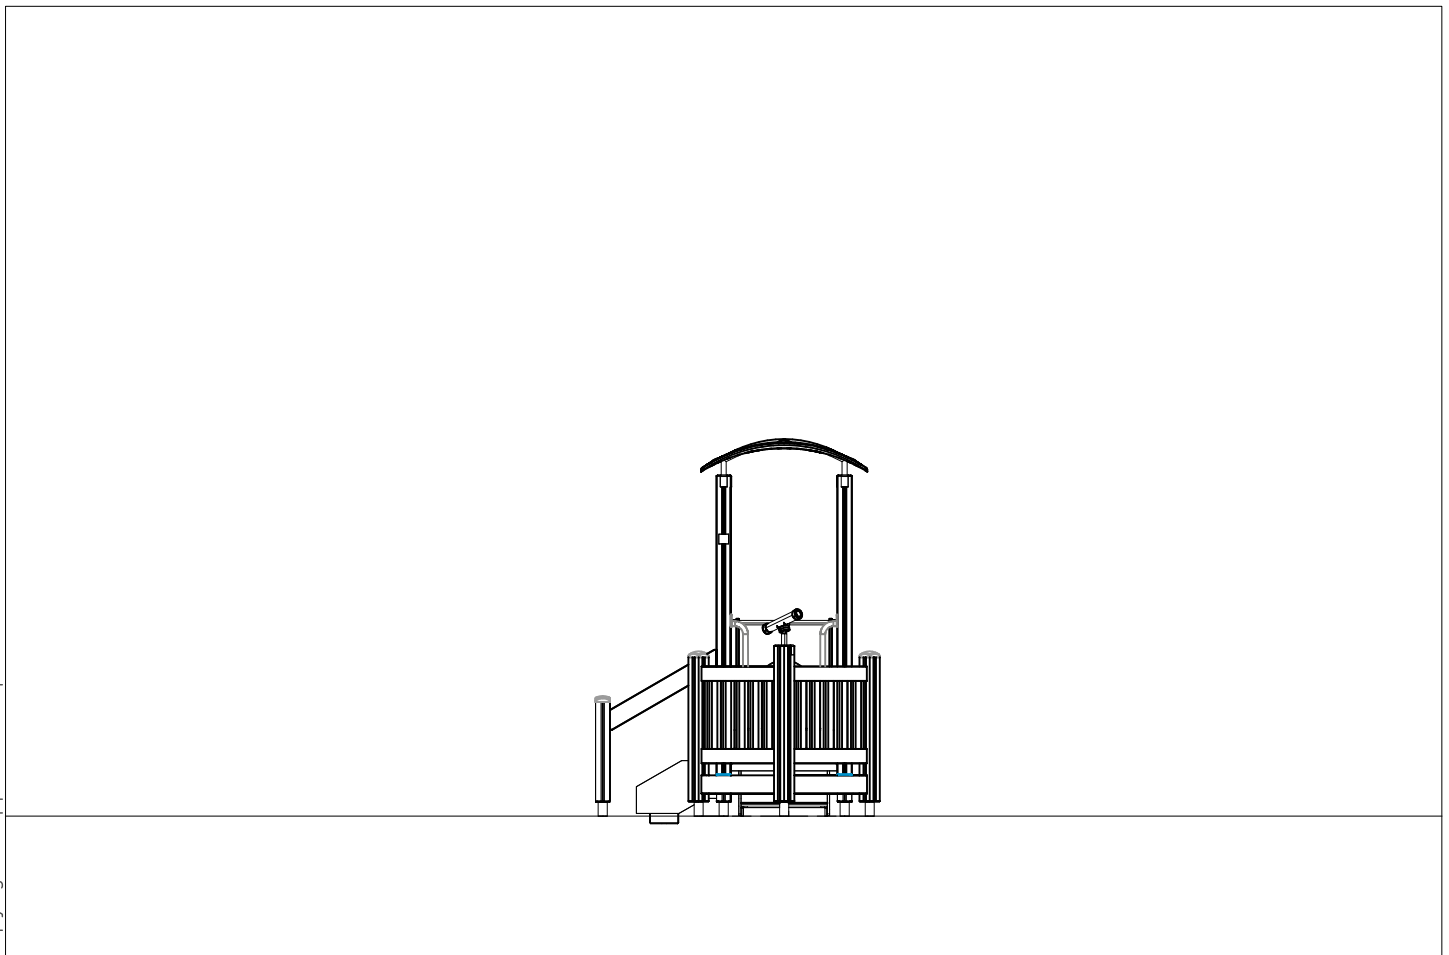

- EN/AS Impact Area 8 m²
- - - Falling Space 22.8 m²
Max Falling Height 1000 mm

Max Falling Height 1000 mm

DATE: 8.3.2024

008985  32x714x714	PCS 1	008986  750x750	PCS 1	702286  65x65	PCS 1	703338  L 704 H 95	PCS 2	704431  	PCS 2	706371-701  15x751x343	PCS 2
706439-603  L 704	PCS 8	706443  32x45x702	PCS 2	706466-603  93x93x1025	PCS 1	706481-701  83x83x10	PCS 4	706484-603  93x93x2150	PCS 4	706505  35x70x730	PCS 2
706508  32x45x650	PCS 3	706510-603  45x120x1030	PCS 1	706512  70x120x704	PCS 1	706531  FASTENER KIT	PCS 14	706535   FASTENER KIT	PCS 1	706537  FASTENER KIT	PCS 1
706538  FASTENER KIT	PCS 1	706746-608  45x640x701	PCS 2	706748  FASTENER KIT	PCS 2	706894-603  L 950	PCS 3	706896  15x150x703	PCS 1	706897  FASTENER KIT	PCS 1
707209-701  10x640x702	PCS 1	707304 	PCS 1	707320-702 	PCS 1	707333  FASTENER KIT	PCS 1	707376-704 	PCS 1	707381  FASTENER KIT	PCS 1
707450  FASTENER KIT	PCS 1	707585  FASTENER KIT	PCS 1	707588  FASTENER KIT	PCS 1	707590-305  FASTENER KIT	PCS 1	707623  FASTENER KIT	PCS 1	707732  FASTENER KIT	PCS 2
707855-704  15x600x350	PCS 2	707856  45x120x672	PCS 4	707857  32x45x245	PCS 4	707858  45x45x540	PCS 1	707859-603  45x120x892	PCS 2	707887  FASTENER KIT	PCS 1

DATE: 8.3.2024

709858  32x45x290	PCS 2	709862   Ø30x598	PCS 1	901868  Ø30x598	PCS 1	903093  Ø8x90	PCS 64	905103  PT-28/32-H	PCS 4	905138  GRAY	PCS 5
905196  GRAY	PCS 5	905879 	PCS 1	907688-216  1100x1100x215	PCS 2	908251  1100x1100x215	PCS 1	908330-216 	PCS 2	909511  90x90x650	PCS 14
909519  50x380x380	PCS 14	980101  Ø4.5x70	PCS 4	980107  Ø6x60	PCS 8	980114  Ø4x20	PCS 4	980131  Ø6x60	PCS 20	P14992  93x93x170	PCS 4
P15142  350x748	PCS 1	P16504  L 660	PCS 2	P17575  70x120x304	PCS 4		PCS		PCS		PCS
	PCS		PCS		PCS		PCS		PCS		PCS
	PCS		PCS		PCS		PCS		PCS		PCS
	PCS		PCS		PCS		PCS		PCS		PCS