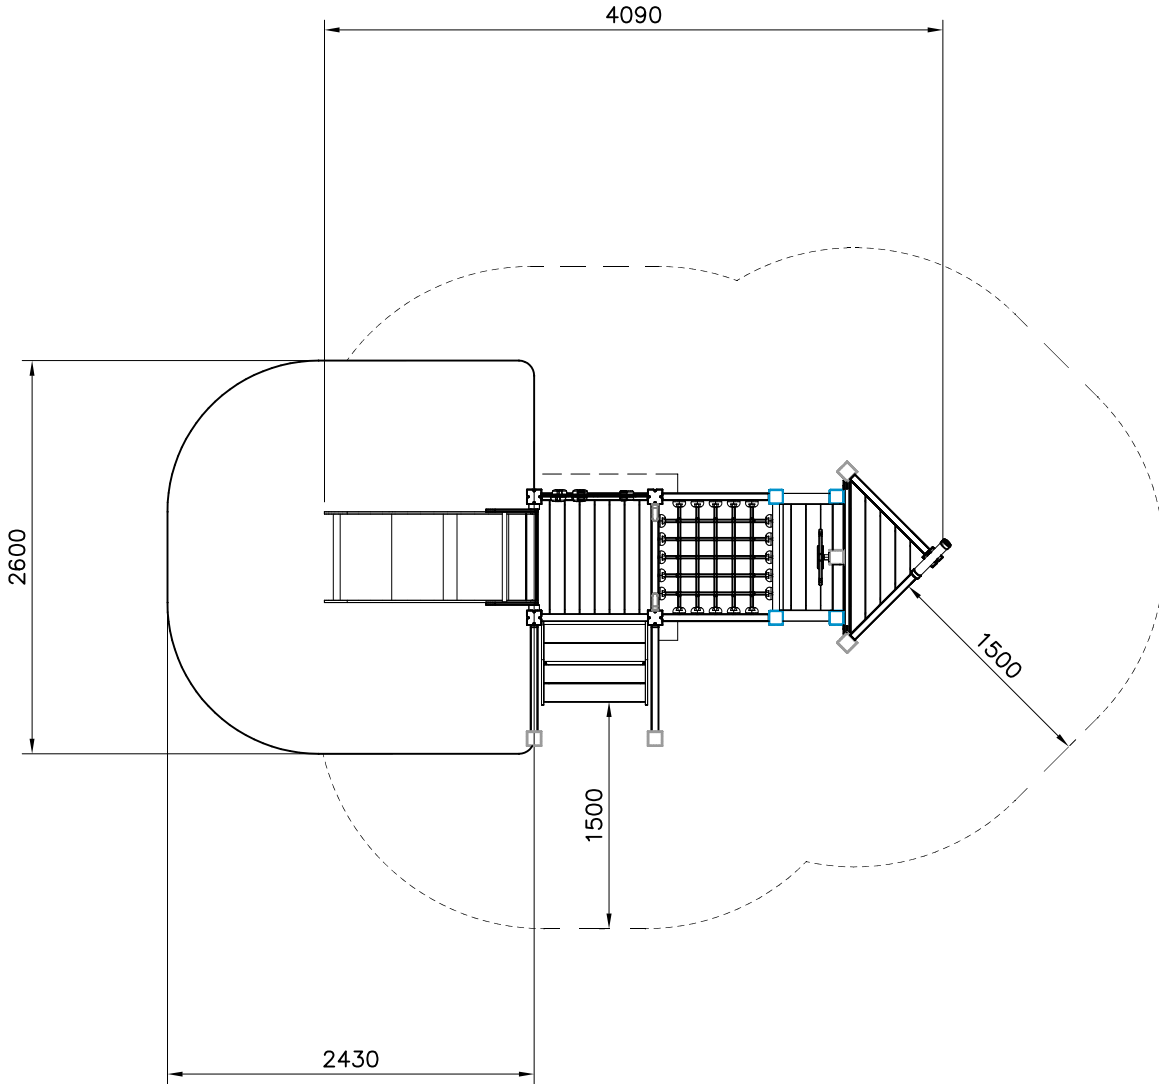

- EN/AS Impact Area 8 m²
- - - Falling Space 22.8 m²
Max Falling Height 1000 mm

Max Falling Height 1000 mm

DATE: 8.3.2024

008985  32x714x714	PCS 1	008986  750x750	PCS 1	702286  65x65	PCS 1	703338  L 704 H 95	PCS 2	704431  	PCS 2	706371-701  15x751x343	PCS 2
706439-603  L 704	PCS 8	706443  32x45x702	PCS 2	706466-603  93x93x1025	PCS 1	706481-701  83x83x10	PCS 4	706484-603  93x93x2150	PCS 4	706505  35x70x730	PCS 2
706508  32x45x650	PCS 3	706510-603  45x120x1030	PCS 1	706512  70x120x704	PCS 1	706531  FASTENER KIT	PCS 14	706535   FASTENER KIT	PCS 1	706537  FASTENER KIT	PCS 1
706538  FASTENER KIT	PCS 1	706746-608  45x640x701	PCS 2	706748  FASTENER KIT	PCS 2	706894-603  L 950	PCS 3	706896  15x150x703	PCS 1	706897  FASTENER KIT	PCS 1
707209-701  10x640x702	PCS 1	707304 	PCS 1	707320-702 	PCS 1	707333  FASTENER KIT	PCS 1	707376-704 	PCS 1	707381  FASTENER KIT	PCS 1
707450  FASTENER KIT	PCS 1	707585  FASTENER KIT	PCS 1	707588  FASTENER KIT	PCS 1	707590-305  FASTENER KIT	PCS 1	707623  FASTENER KIT	PCS 1	707732  FASTENER KIT	PCS 2
707855-704  15x600x350	PCS 2	707856  45x120x672	PCS 4	707857  32x45x245	PCS 4	707858  45x45x540	PCS 1	707859-603  45x120x892	PCS 2	707887  FASTENER KIT	PCS 1

DATE: 8.3.2024

709858  32x45x290	PCS 2	709862   Ø30x598	PCS 1	901868  Ø30x598	PCS 1	903093  Ø8x90	PCS 64	905103  PT-28/32-H	PCS 4	905138  GRAY	PCS 5
905196  GRAY	PCS 5	905879 	PCS 1	907688-216  1100x1100x215	PCS 2	908251  1100x1100x215	PCS 1	908330-216 	PCS 2	909511  90x90x650	PCS 14
909519  50x380x380	PCS 14	980101  Ø4.5x70	PCS 4	980107  Ø6x60	PCS 8	980114  Ø4x20	PCS 4	980131  Ø6x60	PCS 20	P14992  93x93x170	PCS 4
P15142  350x748	PCS 1	P16504  L 660	PCS 2	P17575  70x120x304	PCS 4		PCS		PCS		PCS
	PCS		PCS		PCS		PCS		PCS		PCS
	PCS		PCS		PCS		PCS		PCS		PCS
	PCS		PCS		PCS		PCS		PCS		PCS