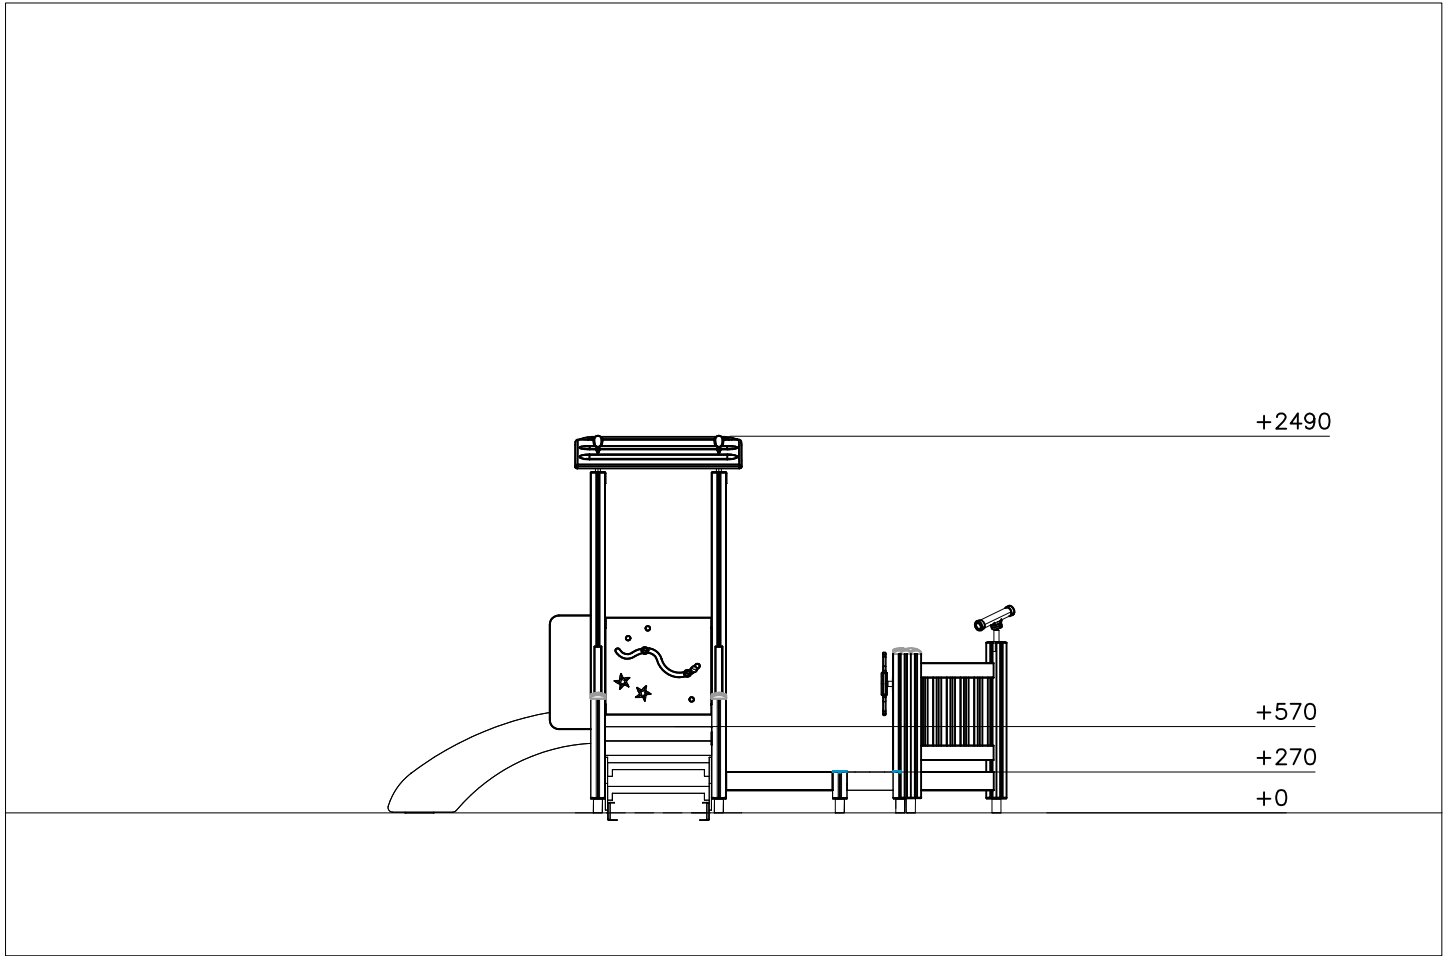

- EN/AS Impact Area 8 m²
- - - Falling Space 22.8 m²
Max Falling Height 1000 mm

Max Falling Height 1000 mm

DATE: 8.3.2024

008985  32x714x714	PCS 1	008986  750x750	PCS 1	702286  65x65	PCS 1	703338  L 704 H 95	PCS 2	704431  	PCS 2	706371-701  15x751x343	PCS 2
706439-603  L 704	PCS 8	706443  32x45x702	PCS 2	706466-603  93x93x1025	PCS 1	706481-701  83x83x10	PCS 4	706484-603  93x93x2150	PCS 4	706505  35x70x730	PCS 2
706508  32x45x650	PCS 3	706510-603  45x120x1030	PCS 1	706512  70x120x704	PCS 1	706531  FASTENER KIT	PCS 14	706535   FASTENER KIT	PCS 1	706537  FASTENER KIT	PCS 1
706538  FASTENER KIT	PCS 1	706746-608  45x640x701	PCS 2	706748  FASTENER KIT	PCS 2	706894-603  L 950	PCS 3	706896  15x150x703	PCS 1	706897  FASTENER KIT	PCS 1
707209-701  10x640x702	PCS 1	707304 	PCS 1	707320-702 	PCS 1	707333  FASTENER KIT	PCS 1	707376-704 	PCS 1	707381  FASTENER KIT	PCS 1
707450  FASTENER KIT	PCS 1	707585  FASTENER KIT	PCS 1	707588  FASTENER KIT	PCS 1	707590-305  FASTENER KIT	PCS 1	707623  FASTENER KIT	PCS 1	707732  FASTENER KIT	PCS 2
707855-704  15x600x350	PCS 2	707856  45x120x672	PCS 4	707857  32x45x245	PCS 4	707858  45x45x540	PCS 1	707859-603  45x120x892	PCS 2	707887  FASTENER KIT	PCS 1

DATE: 8.3.2024

709858  32x45x290	PCS 2	709862   Ø30x598	PCS 1	901868  Ø30x598	PCS 1	903093  Ø8x90	PCS 64	905103  PT-28/32-H	PCS 4	905138  GRAY	PCS 5
905196  GRAY	PCS 5	905879 	PCS 1	907688-216  1100x1100x215	PCS 2	908251  1100x1100x215	PCS 1	908330-216 	PCS 2	909511  90x90x650	PCS 14
909519  50x380x380	PCS 14	980101  Ø4.5x70	PCS 4	980107  Ø6x60	PCS 8	980114  Ø4x20	PCS 4	980131  Ø6x60	PCS 20	P14992  93x93x170	PCS 4
P15142  350x748	PCS 1	P16504  L 660	PCS 2	P17575  70x120x304	PCS 4		PCS		PCS		PCS
	PCS		PCS		PCS		PCS		PCS		PCS
	PCS		PCS		PCS		PCS		PCS		PCS
	PCS		PCS		PCS		PCS		PCS		PCS