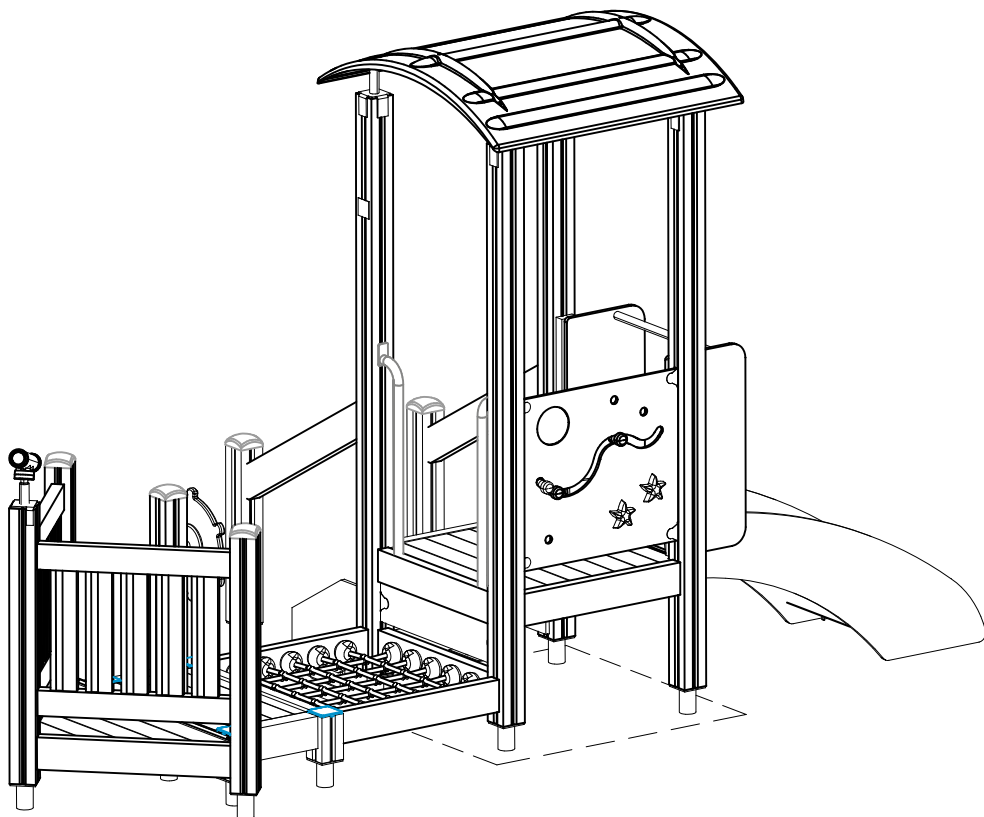

- EN/AS Impact Area 8 m²
- - - Falling Space 22.8 m²
Max Falling Height 1000 mm

Max Falling Height 1000 mm

DATE: 8.3.2024

008985  32x714x714	PCS 1	008986  750x750	PCS 1	702286  65x65	PCS 1	703338  L 704 H 95	PCS 2	704431  	PCS 2	706371-701  15x751x343	PCS 2
706439-603  L 704	PCS 8	706443  32x45x702	PCS 2	706466-603  93x93x1025	PCS 1	706481-701  83x83x10	PCS 4	706484-603  93x93x2150	PCS 4	706505  35x70x730	PCS 2
706508  32x45x650	PCS 3	706510-603  45x120x1030	PCS 1	706512  70x120x704	PCS 1	706531  FASTENER KIT	PCS 14	706535   FASTENER KIT	PCS 1	706537  FASTENER KIT	PCS 1
706538  FASTENER KIT	PCS 1	706746-608  45x640x701	PCS 2	706748  FASTENER KIT	PCS 2	706894-603  L 950	PCS 3	706896  15x150x703	PCS 1	706897  FASTENER KIT	PCS 1
707209-701  10x640x702	PCS 1	707304 	PCS 1	707320-702 	PCS 1	707333  FASTENER KIT	PCS 1	707376-704 	PCS 1	707381  FASTENER KIT	PCS 1
707450  FASTENER KIT	PCS 1	707585  FASTENER KIT	PCS 1	707588  FASTENER KIT	PCS 1	707590-305  FASTENER KIT	PCS 1	707623  FASTENER KIT	PCS 1	707732  FASTENER KIT	PCS 2
707855-704  15x600x350	PCS 2	707856  45x120x672	PCS 4	707857  32x45x245	PCS 4	707858  45x45x540	PCS 1	707859-603  45x120x892	PCS 2	707887  FASTENER KIT	PCS 1

DATE: 8.3.2024

709858  32x45x290	PCS 2	709862   Ø30x598	PCS 1	901868  Ø30x598	PCS 1	903093  Ø8x90	PCS 64	905103  PT-28/32-H	PCS 4	905138  GRAY	PCS 5
905196  GRAY	PCS 5	905879 	PCS 1	907688-216  1100x1100x215	PCS 2	908251  1100x1100x215	PCS 1	908330-216 	PCS 2	909511  90x90x650	PCS 14
909519  50x380x380	PCS 14	980101  Ø4.5x70	PCS 4	980107  Ø6x60	PCS 8	980114  Ø4x20	PCS 4	980131  Ø6x60	PCS 20	P14992  93x93x170	PCS 4
P15142  350x748	PCS 1	P16504  L 660	PCS 2	P17575  70x120x304	PCS 4		PCS		PCS		PCS
	PCS		PCS		PCS		PCS		PCS		PCS
	PCS		PCS		PCS		PCS		PCS		PCS
	PCS		PCS		PCS		PCS		PCS		PCS