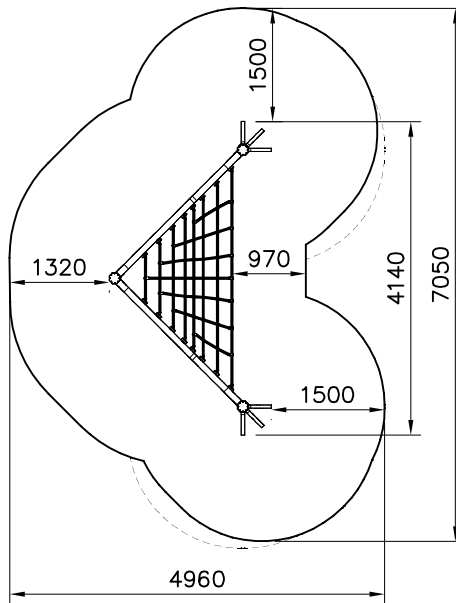

- EN/AS Impact Area 25 m²
- Falling Space 18.5 m²
- Max Falling Height 2490 mm

DATE: 16.10.2024

702286	PCS	705377-001	PCS	705389-001	PCS	705951-001	PCS	711514-001	PCS	903112	PCS
	1		1		2		1		6		3
65x65		140x140x2594		140x140x1550						L=750	
905104	PCS	980114	PCS		PCS		PCS		PCS		PCS
	24		4								
M10		Ø4x20									
	PCS		PCS		PCS		PCS		PCS		PCS
	PCS		PCS		PCS		PCS		PCS		PCS
	PCS		PCS		PCS		PCS		PCS		PCS
	PCS		PCS		PCS		PCS		PCS		PCS