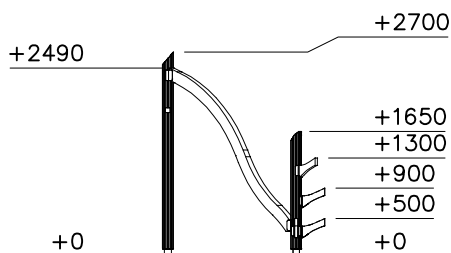

- EN/AS Impact Area 25 m²
- Falling Space 18.5 m²
- Max Falling Height 2490 mm

DATE: 16.10.2024

702286	PCS	705377-001	PCS	705389-001	PCS	705951-001	PCS	711514-001	PCS	903112	PCS
	1		1		2		1		6		3
65x65		140x140x2594		140x140x1550						L=750	
905104	PCS	980114	PCS		PCS		PCS		PCS		PCS
	24		4								
M10		Ø4x20									
	PCS		PCS		PCS		PCS		PCS		PCS
	PCS		PCS		PCS		PCS		PCS		PCS
	PCS		PCS		PCS		PCS		PCS		PCS
	PCS		PCS		PCS		PCS		PCS		PCS