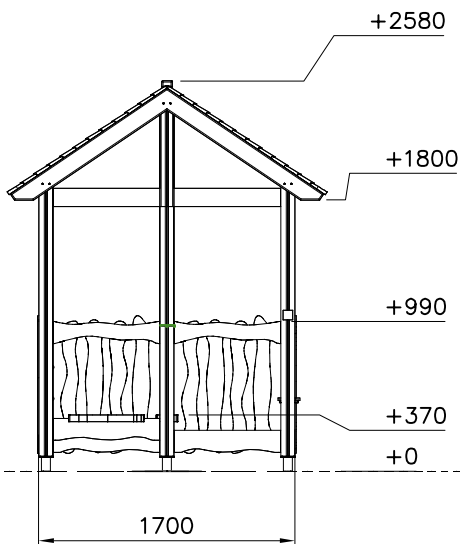

----- Falling Space 19.6 m²

DATE: 24.10.2024

| | | | | | | | | | | | |
|--|-----|---|-----|---|-----|---|-----|---|-----|---|-----|
| 702286 | PCS | 705211-001 | PCS | 705230-001 | PCS | 706481-707 | PCS | 706499 | PCS | 706511 | PCS |
|  | 1 |  | 4 |  | 4 |  | 1 |  | 1 |  | 6 |
| 65x65 | | 45x145x715 | |  | | 83x83x10 | | 93x93x860 | | 93x93x1870 | |
| 706531 | PCS | 706669 | PCS | 706727-707 | PCS | 706744 | PCS | 706885 | PCS | 707374 | PCS |
|  | 8 |  | 1 |  | 1 |  | 1 |  | 1 |  | 2 |
| | | 93x93x2400 | | 10x702x640 | | 15x145x380 | | | | L 1504 | |
| 711393-001 | PCS | 711583-707 | PCS | 900240 | PCS | 903093 | PCS | 909511 | PCS | 909519 | PCS |
|  | 2 |  | 1 |  | 4 |  | 24 |  | 8 |  | 8 |
| 45x145x500 | |  | | Ø8x70 | | Ø8x90 | | 90x90x650 | | 50x380x380 | |
| 980107 | PCS | 980114 | PCS | 980128 | PCS | A10015 | PCS | P12687 | PCS | | PCS |
|  | 2 |  | 4 |  | 4 |  | 1 |  | 1 | | |
| Ø6x60 | | Ø4x20 | | Ø7x40 | |  | | 93x93x750 | | | |
| | PCS | | PCS | | PCS | | PCS | | PCS | | PCS |
| | | | | | | | | | | | |
| | PCS | | PCS | | PCS | | PCS | | PCS | | PCS |
| | | | | | | | | | | | |
| | PCS | | PCS | | PCS | | PCS | | PCS | | PCS |
| | | | | | | | | | | | |