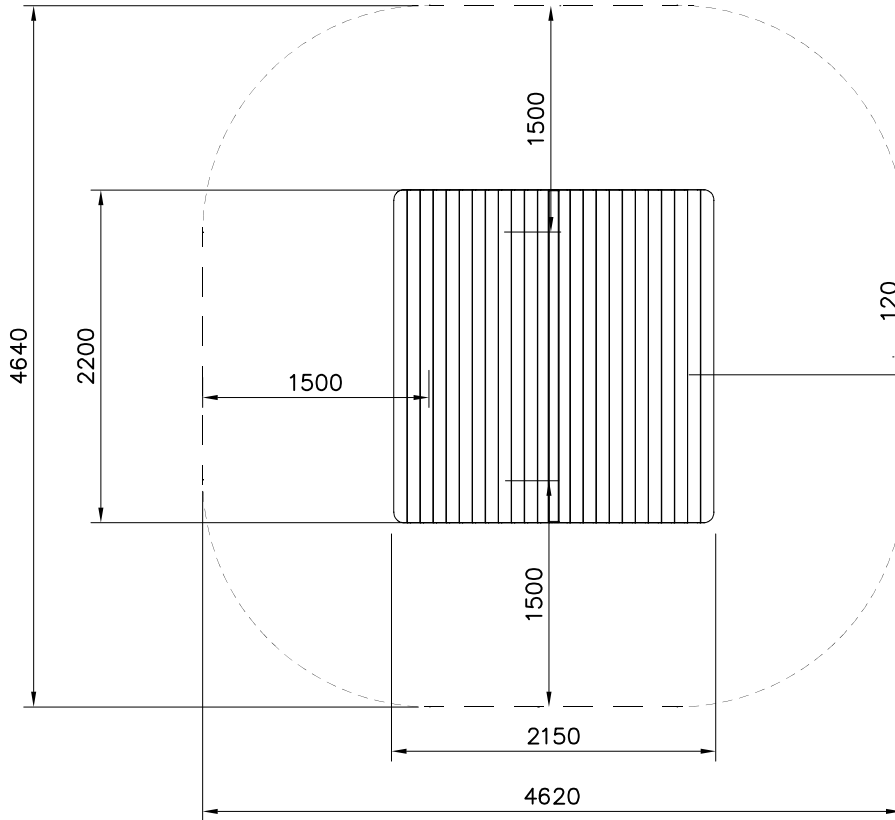

----- Falling Space 19.6 m²

DATE: 24.10.2024

| | | | | | | | | | | | |
|--|-----|---|-----|---|-----|---|-----|---|-----|---|-----|
| 702286 | PCS | 705211-001 | PCS | 705230-001 | PCS | 706481-707 | PCS | 706499 | PCS | 706511 | PCS |
|  | 1 |  | 4 |  | 4 |  | 1 |  | 1 |  | 6 |
| 65x65 | | 45x145x715 | |  | | 83x83x10 | | 93x93x860 | | 93x93x1870 | |
| 706531 | PCS | 706669 | PCS | 706727-707 | PCS | 706744 | PCS | 706885 | PCS | 707374 | PCS |
|  | 8 |  | 1 |  | 1 |  | 1 |  | 1 |  | 2 |
| | | 93x93x2400 | | 10x702x640 | | 15x145x380 | | | | L 1504 | |
| 711393-001 | PCS | 711583-707 | PCS | 900240 | PCS | 903093 | PCS | 909511 | PCS | 909519 | PCS |
|  | 2 |  | 1 |  | 4 |  | 24 |  | 8 |  | 8 |
| 45x145x500 | |  | | Ø8x70 | | Ø8x90 | | 90x90x650 | | 50x380x380 | |
| 980107 | PCS | 980114 | PCS | 980128 | PCS | A10015 | PCS | P12687 | PCS | | PCS |
|  | 2 |  | 4 |  | 4 |  | 1 |  | 1 | | |
| Ø6x60 | | Ø4x20 | | Ø7x40 | |  | | 93x93x750 | | | |
| | PCS | | PCS | | PCS | | PCS | | PCS | | PCS |
| | | | | | | | | | | | |
| | PCS | | PCS | | PCS | | PCS | | PCS | | PCS |
| | | | | | | | | | | | |
| | PCS | | PCS | | PCS | | PCS | | PCS | | PCS |
| | | | | | | | | | | | |