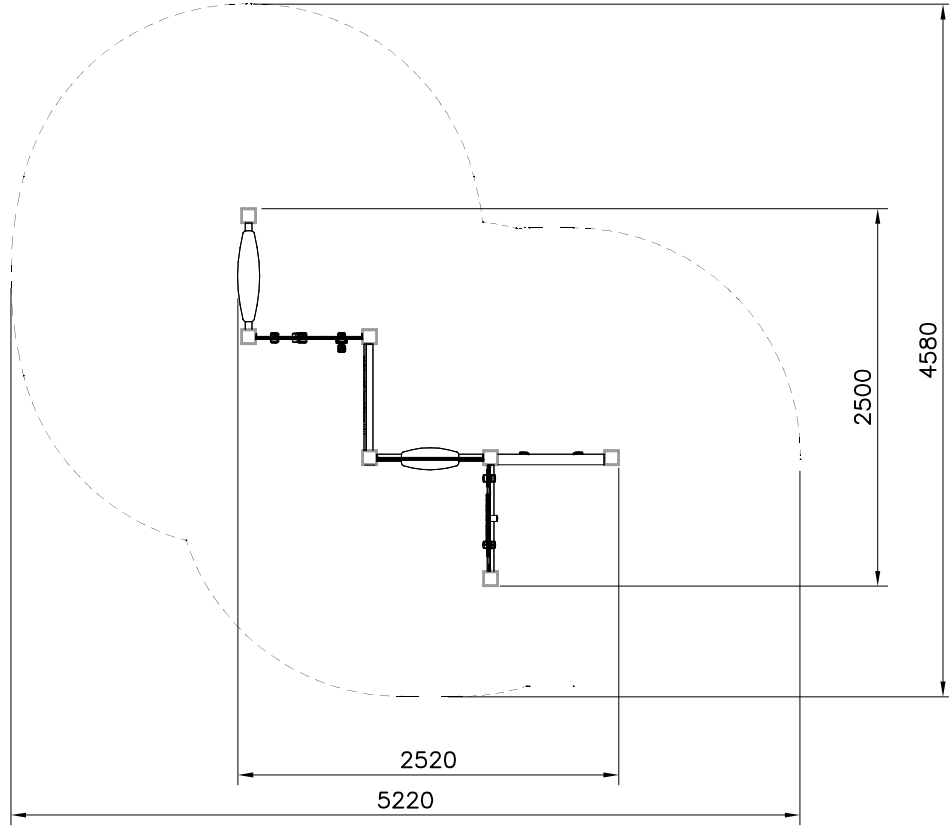

----- Falling Space 16.6 m<sup>2</sup>  
Max Falling Height 390 mm

DATE: 18.10.2024

701401  L 1250	PCS 5	702286  65x65	PCS 1	705705-707  10x640x702	PCS 1	706439  L 704	PCS 4	706453  15x145x600	PCS 1	706512  70x120x704	PCS 1
706531  FASTENER KIT	PCS 7	706559  FASTENER KIT	PCS 1	706600  FASTENER KIT	PCS 1	706727-707  10x702x640	PCS 1	706744  15x145x380	PCS 1	706778  FASTENER KIT	PCS 1
706885  FASTENER KIT	PCS 1	706894  L 950	PCS 1	707331  93x93x470	PCS 1	707449  FASTENER KIT	PCS 1	707464-610  15x1200x702	PCS 1	707470  FASTENER KIT	PCS 1
709358-702  79x640x702	PCS 1	903093  Ø8x90	PCS 20	905104  M10	PCS 20	905138  GRAY	PCS 7	905196  GRAY	PCS 7	909511  90x90x650	PCS 2
909519  50x380x380	PCS 2	909521  FASTENER KIT	PCS 5	980114  Ø4x20	PCS 4	980123  Ø7x60	PCS 4	980131  Ø6x60	PCS 28		PCS
	PCS		PCS		PCS		PCS		PCS		PCS
	PCS		PCS		PCS		PCS		PCS		PCS