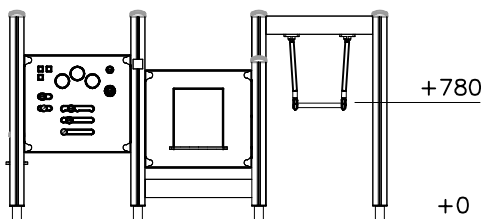

----- Falling Space 16.6 m<sup>2</sup>  
Max Falling Height 390 mm

DATE: 18.10.2024

701401  L 1250	PCS 5	702286  65x65	PCS 1	705705-707  10x640x702	PCS 1	706439  L 704	PCS 4	706453  15x145x600	PCS 1	706512  70x120x704	PCS 1
706531  FASTENER KIT	PCS 7	706559  FASTENER KIT	PCS 1	706600  FASTENER KIT	PCS 1	706727-707  10x702x640	PCS 1	706744  15x145x380	PCS 1	706778  FASTENER KIT	PCS 1
706885  FASTENER KIT	PCS 1	706894  L 950	PCS 1	707331  93x93x470	PCS 1	707449  FASTENER KIT	PCS 1	707464-610  15x1200x702	PCS 1	707470  FASTENER KIT	PCS 1
709358-702  79x640x702	PCS 1	903093  Ø8x90	PCS 20	905104  M10	PCS 20	905138  GRAY	PCS 7	905196  GRAY	PCS 7	909511  90x90x650	PCS 2
909519  50x380x380	PCS 2	909521  FASTENER KIT	PCS 5	980114  Ø4x20	PCS 4	980123  Ø7x60	PCS 4	980131  Ø6x60	PCS 28		PCS
	PCS		PCS		PCS		PCS		PCS		PCS
	PCS		PCS		PCS		PCS		PCS		PCS