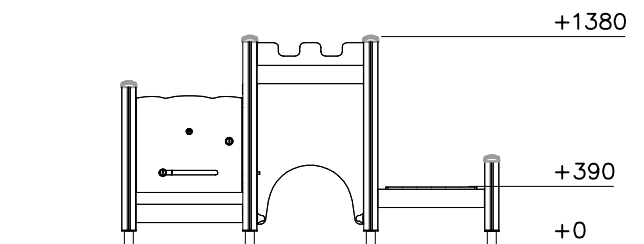

----- Falling Space 16.6 m<sup>2</sup>  
Max Falling Height 390 mm

DATE: 18.10.2024

701401  L 1250	PCS 5	702286  65x65	PCS 1	705705-707  10x640x702	PCS 1	706439  L 704	PCS 4	706453  15x145x600	PCS 1	706512  70x120x704	PCS 1
706531  FASTENER KIT	PCS 7	706559  FASTENER KIT	PCS 1	706600  FASTENER KIT	PCS 1	706727-707  10x702x640	PCS 1	706744  15x145x380	PCS 1	706778  FASTENER KIT	PCS 1
706885  FASTENER KIT	PCS 1	706894  L 950	PCS 1	707331  93x93x470	PCS 1	707449  FASTENER KIT	PCS 1	707464-610  15x1200x702	PCS 1	707470  FASTENER KIT	PCS 1
709358-702  79x640x702	PCS 1	903093  Ø8x90	PCS 20	905104  M10	PCS 20	905138  GRAY	PCS 7	905196  GRAY	PCS 7	909511  90x90x650	PCS 2
909519  50x380x380	PCS 2	909521  FASTENER KIT	PCS 5	980114  Ø4x20	PCS 4	980123  Ø7x60	PCS 4	980131  Ø6x60	PCS 28		PCS
	PCS		PCS		PCS		PCS		PCS		PCS
	PCS		PCS		PCS		PCS		PCS		PCS