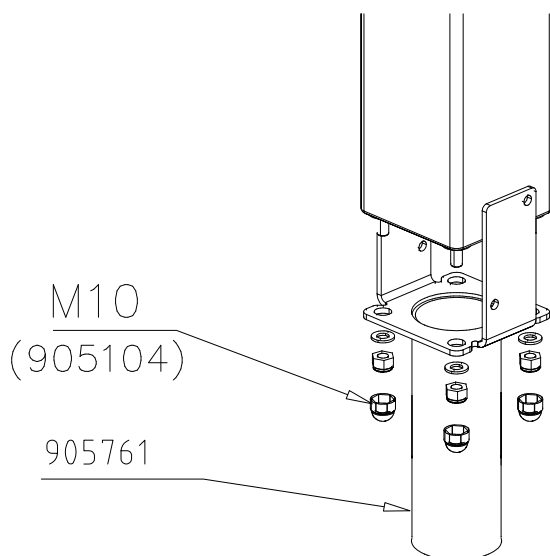

DET 1

DET 2

Ø7x60
(980123)

Ø16/8.4
(909256)

LAPPSET® CONC. FOUNDATION

FOOT 120x120 POST & BEAM

DATE: 21.4.2016

4A

① 905104	PCS		PCS
	4		
			
	M10		
	PCS		PCS
	PCS		PCS
	PCS		PCS
○ 905761	PCS		PCS
			
	CONCRETE		

①	904336	PCS	②*	906746	PCS
		9			9
	Ø6x20		Size L, Grey		
③	902232	PCS	④	905090	PCS
		9			9
	M10x55		Ø45		
⑤	901302	PCS	⑥	909637	PCS
		9			9
	Ø20/10.5		M10		
⑦	905115	PCS			PCS
		9			
	Ø30				
		PCS			PCS
		PCS			PCS
○	706646	PCS			PCS
		1			
	12x686x1660				
		PCS			PCS