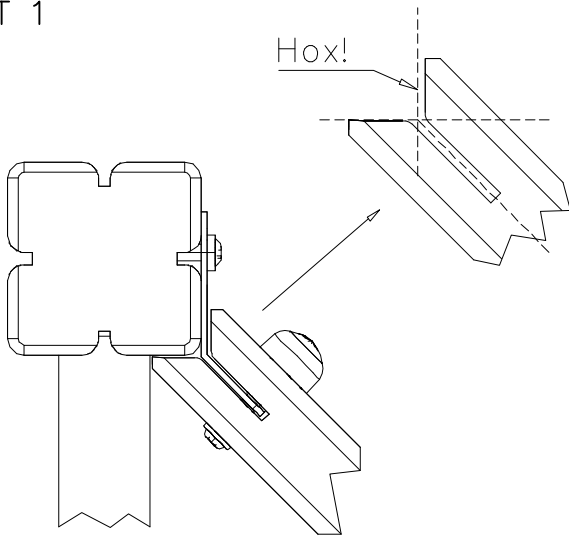

DET 1

DET 2 M8x60
(909866)

DET 3

DETAILS IN TUBE INSTALLATION GENERAL PAGE

① 905112	PCS 112	② 900240	PCS 26
Ø22		Ø8x70	
③ 903533	PCS 12	④ 905831	PCS 112
SRL12		Ø32x19	
⑤ 909205	PCS 40	⑥ 909208	PCS 32
M8x60		M8	
⑦ 909866	PCS 32	⑧ 980150	PCS 40
M8x60		M8	
○ 707918	PCS 8	○ 905829	PCS 4
20x275x640		Transparent	
		○ COLOR	PCS 4