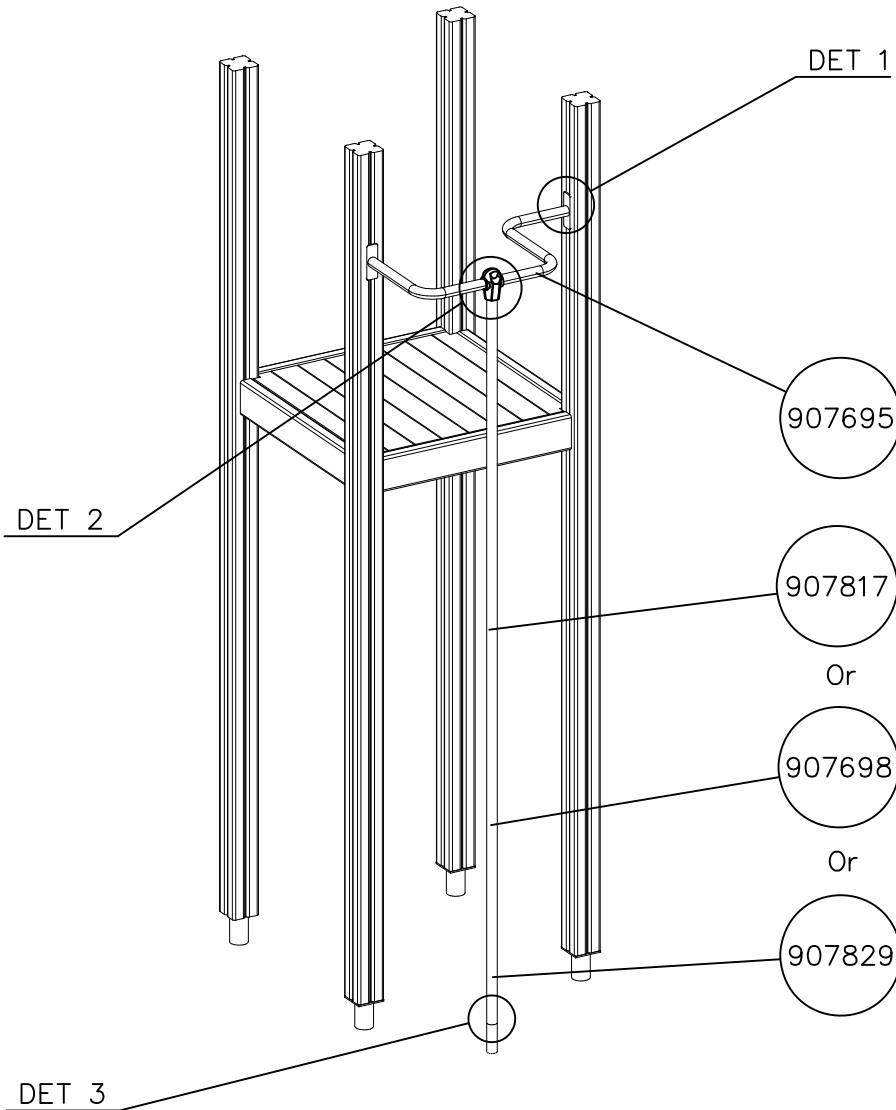

① 900240	PCS	② 900342	PCS
	4		2
Ø8x70		M8x16	
③ 901900	PCS	④ 901939	PCS
	2		1
20.5x36.2x56		M12x70	
⑤ 909850	PCS	⑥ 980150	PCS
	1		1
M8x25		M8	
⑦ 901182	PCS	⑧ 901902	PCS
	1		2
Ø11/M8x40		30.7x60.9x100	
	PCS		PCS
	PCS		PCS
○ 907829	PCS	○ 907698	PCS
	1		1
Ø33,7x1454		Ø33,7x2054	
○ 907817	PCS	○ 907695	PCS
	1		1
Ø33,7x2554