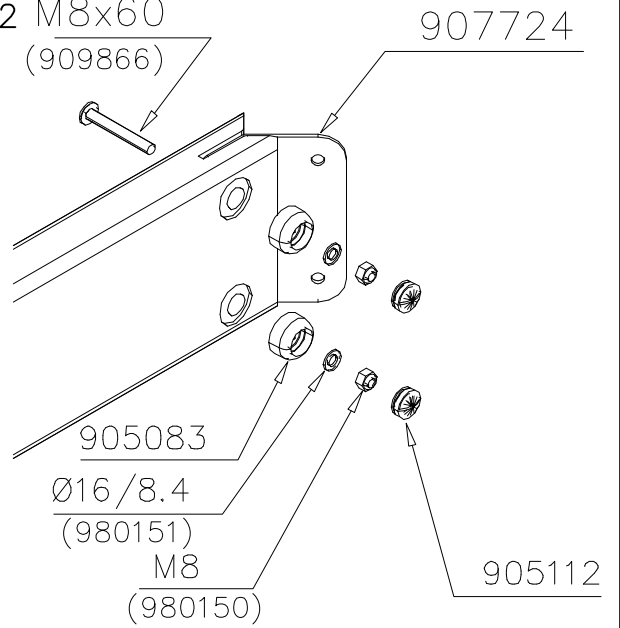

DET 1

DET 2 M8x60
(909866)

DET 3

DETAILS IN TUBE INSTALLATION GENERAL PAGE

① 905112	PCS 112	② 900240	PCS 26
Ø22		Ø8x70	
③ 903533	PCS 12	④ 905831	PCS 112
SRL12		Ø32x19	
⑤ 909205	PCS 40	⑥ 909208	PCS 32
M8x60		M8	
⑦ 909866	PCS 32	⑧ 980150	PCS 40
M8x60		M8	
○ 707918	PCS 8	○ 905829	PCS 4
20x275x640		Transparent	
		○ COLOR	PCS 4