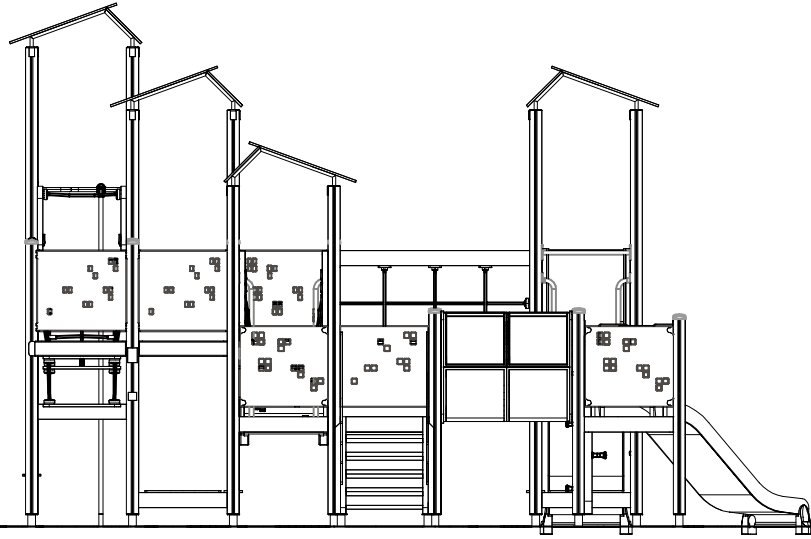

- EN/AS Impact Area 79.8 m²
- - - Falling Space 82.7 m²
- Max Falling Height 1970 mm

1:60

1:60

DATE: 15.10.2024

008985  32x714x714	PCS 5	008986  750x750	PCS 6	702286  65x65	PCS 1	702339  118x78	PCS 1	706371-704  15x345x750	PCS 4	706436-704  10x640x702	PCS 8
706439  L 704	PCS 33	706441  93x93x1550	PCS 1	706443  32x45x702	PCS 12	706444  93x93x3200	PCS 10	706446  15x900x1100	PCS 3	706447  15x390x1100	PCS 3
706448-704  10x640x1003	PCS 4	706450-604  600x381x2685	PCS 1	706452-604  600x780x1740	PCS 1	706453  15x145x600	PCS 11	706462-305  1387x1020x325	PCS 1	706475  1387x1020x325	PCS 1
706484  93x93x2150	PCS 4	706495  15x900x1900	PCS 1	706496  15x390x1900	PCS 1	706505  35x70x730	PCS 2	706508  32x45x650	PCS 15	706510  45x120x1030	PCS 5
706512  70x120x704	PCS 2	706527  93x93x1600	PCS 4	706531  FASTENER KIT	PCS 30	706533  FASTENER KIT	PCS 1	706534  FASTENER KIT	PCS 8	706535  FASTENER KIT	PCS 6
706536  FASTENER KIT	PCS 1	706537  FASTENER KIT	PCS 5	706538  FASTENER KIT	PCS 5	706539  FASTENER KIT	PCS 1	706541  FASTENER KIT	PCS 1	706542  FASTENER KIT	PCS 1
706547  FASTENER KIT	PCS 1	706607  FASTENER KIT	PCS 1	706662  93x93x2600	PCS 4	706685-704  20x413x615	PCS 1	706698-305  FASTENER KIT	PCS 2	706710-305  FASTENER KIT	PCS 2