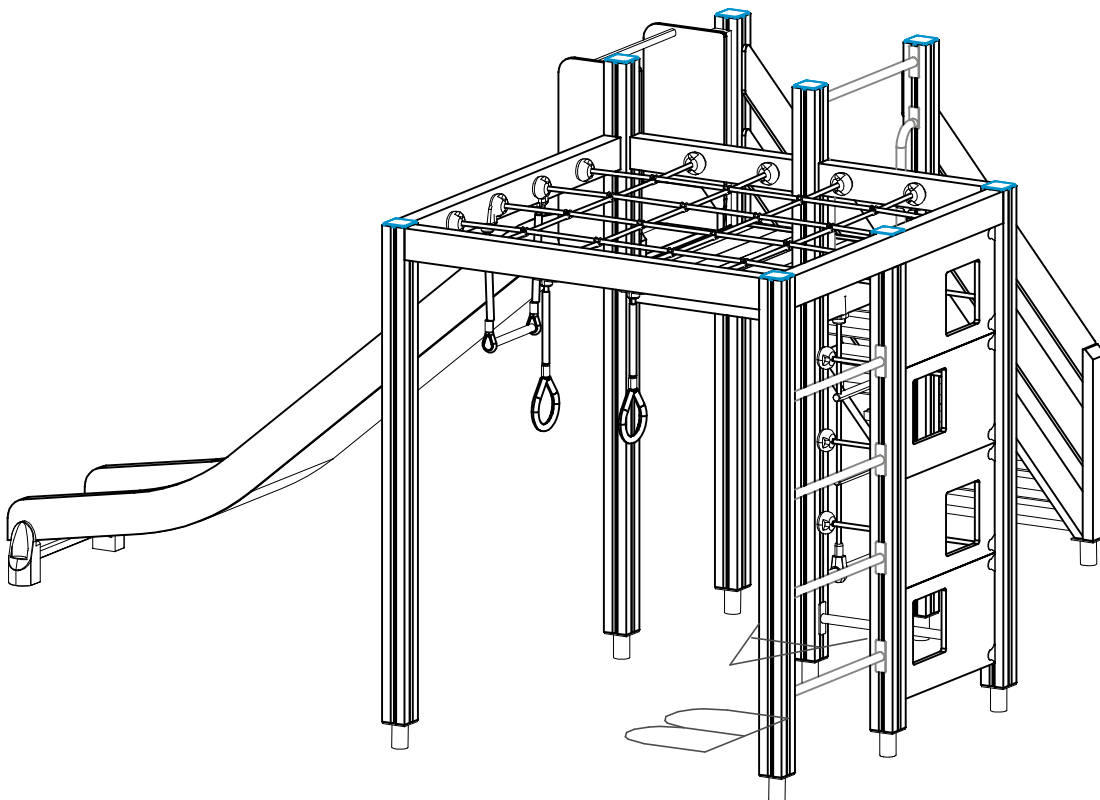

DATE: 13.10.2016

Max Falling Height.

**LAPPSET®**  
**BETON FOUNDATION**

**FOOT**

DATE: 27.10.2015

**1(1)**

② 905104	PCS		PCS
	4		
 M10	PCS		PCS

905104