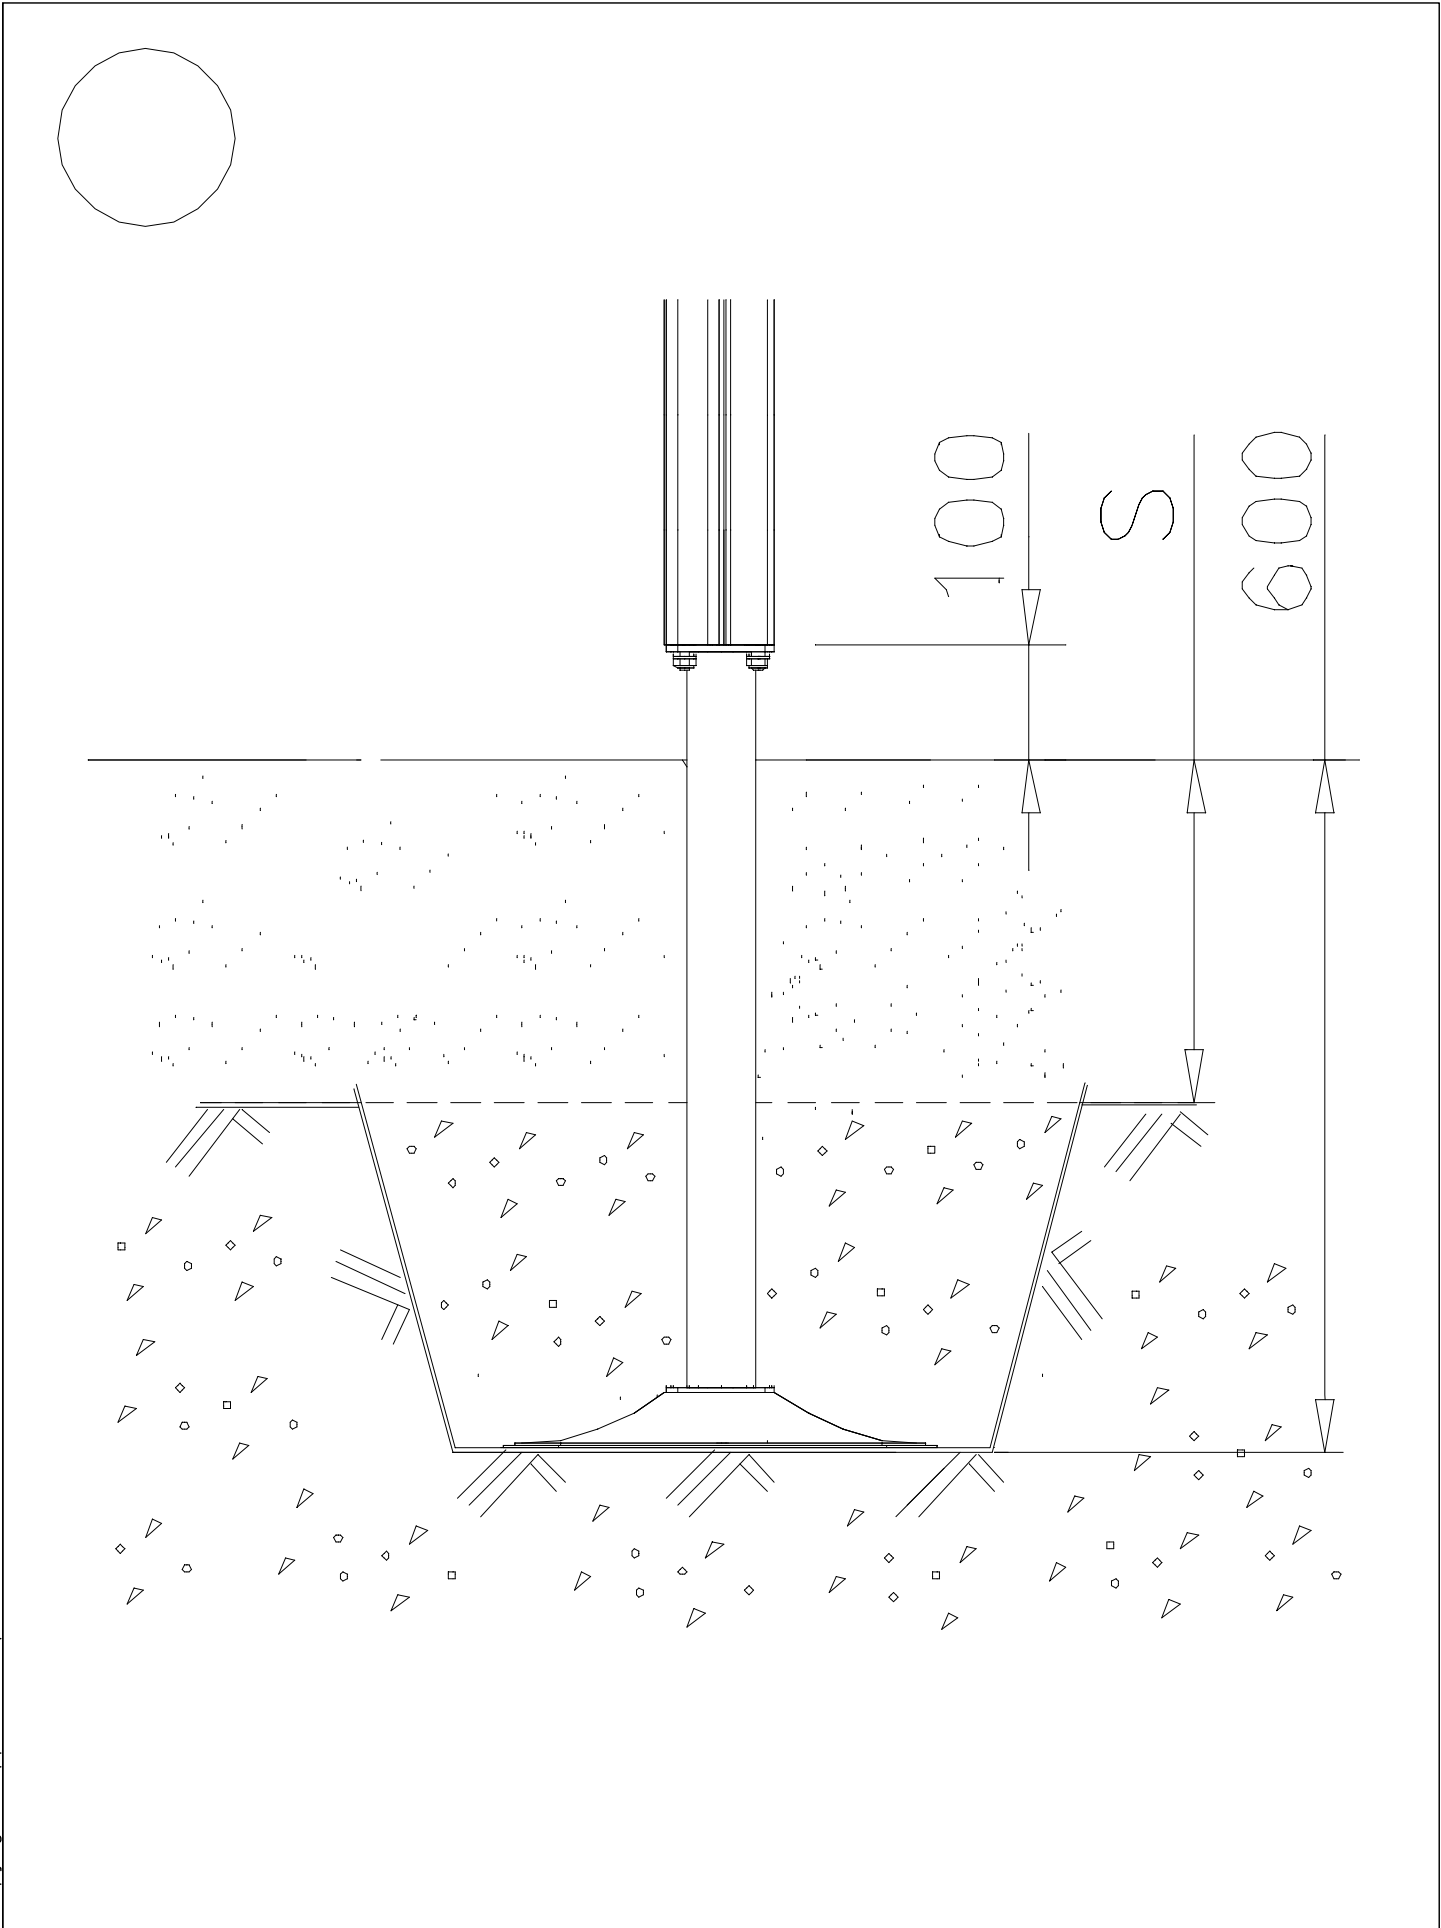

DATE: 13.10.2016

Max Falling Height.

**LAPPSET®**  
**BETON FOUNDATION**

**FOOT**

DATE: 27.10.2015

**1(1)**

② 905104	PCS		PCS
	4		
 M10	PCS		PCS

905104