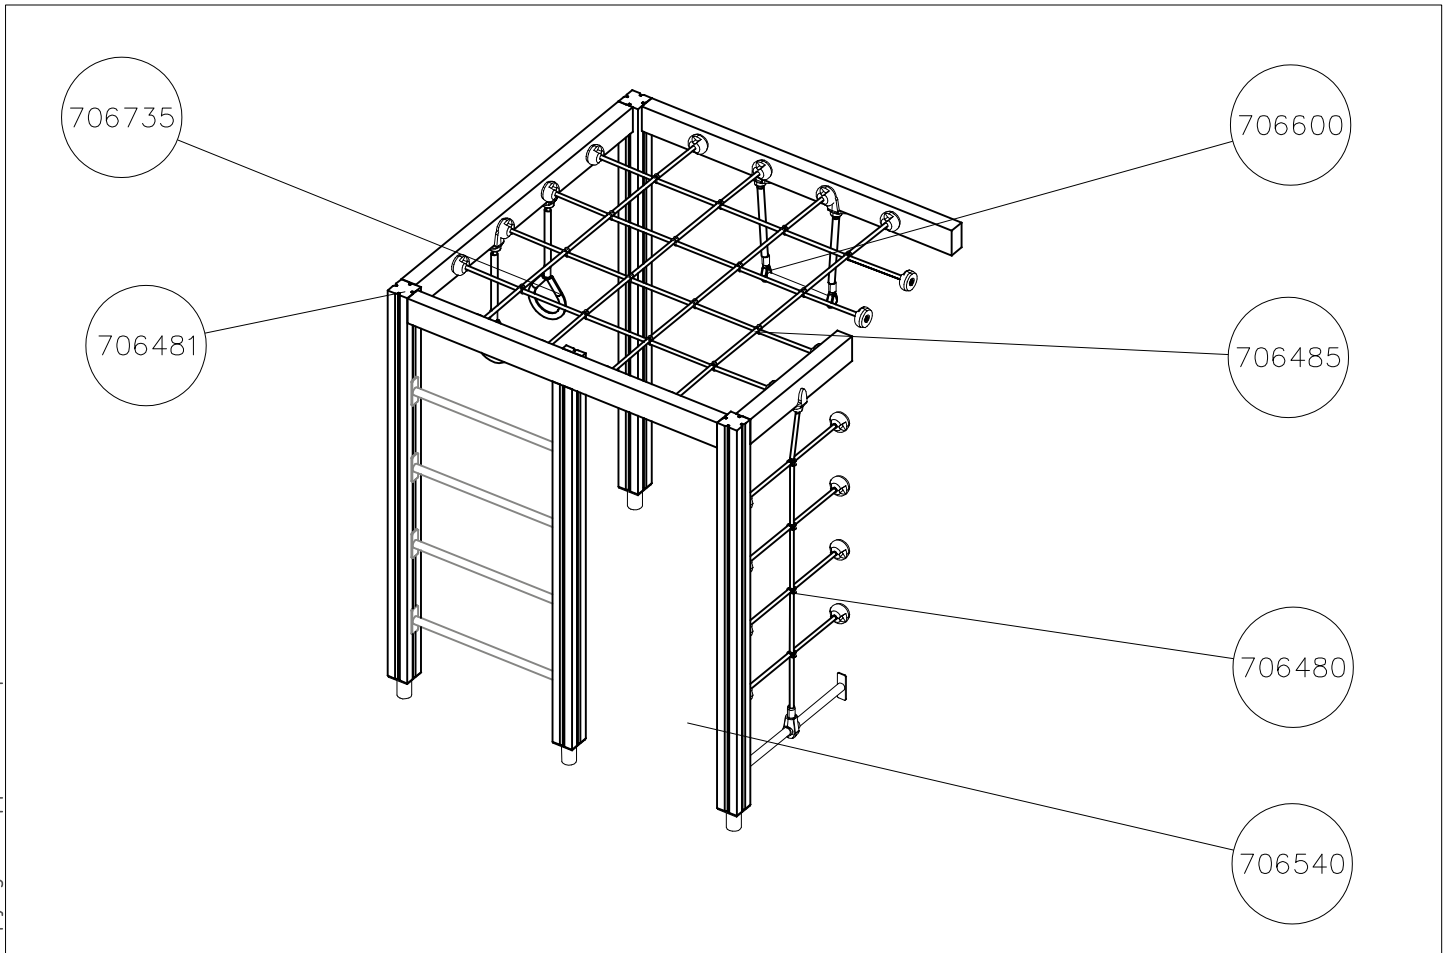

DATE: 13.10.2016

Max Falling Height.

**LAPPSET®**  
**BETON FOUNDATION**

**FOOT**

DATE: 27.10.2015

**1(1)**

② 905104	PCS		PCS
	4		
 M10	PCS		PCS

905104