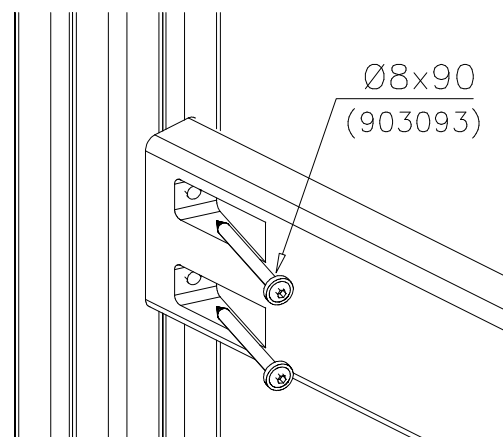

DATE: 13.10.2016

Max Falling Height.

**LAPPSET®**  
**BETON FOUNDATION**

**FOOT**

DATE: 27.10.2015

**1(1)**

② 905104	PCS		PCS
	4		
 M10	PCS		PCS

905104