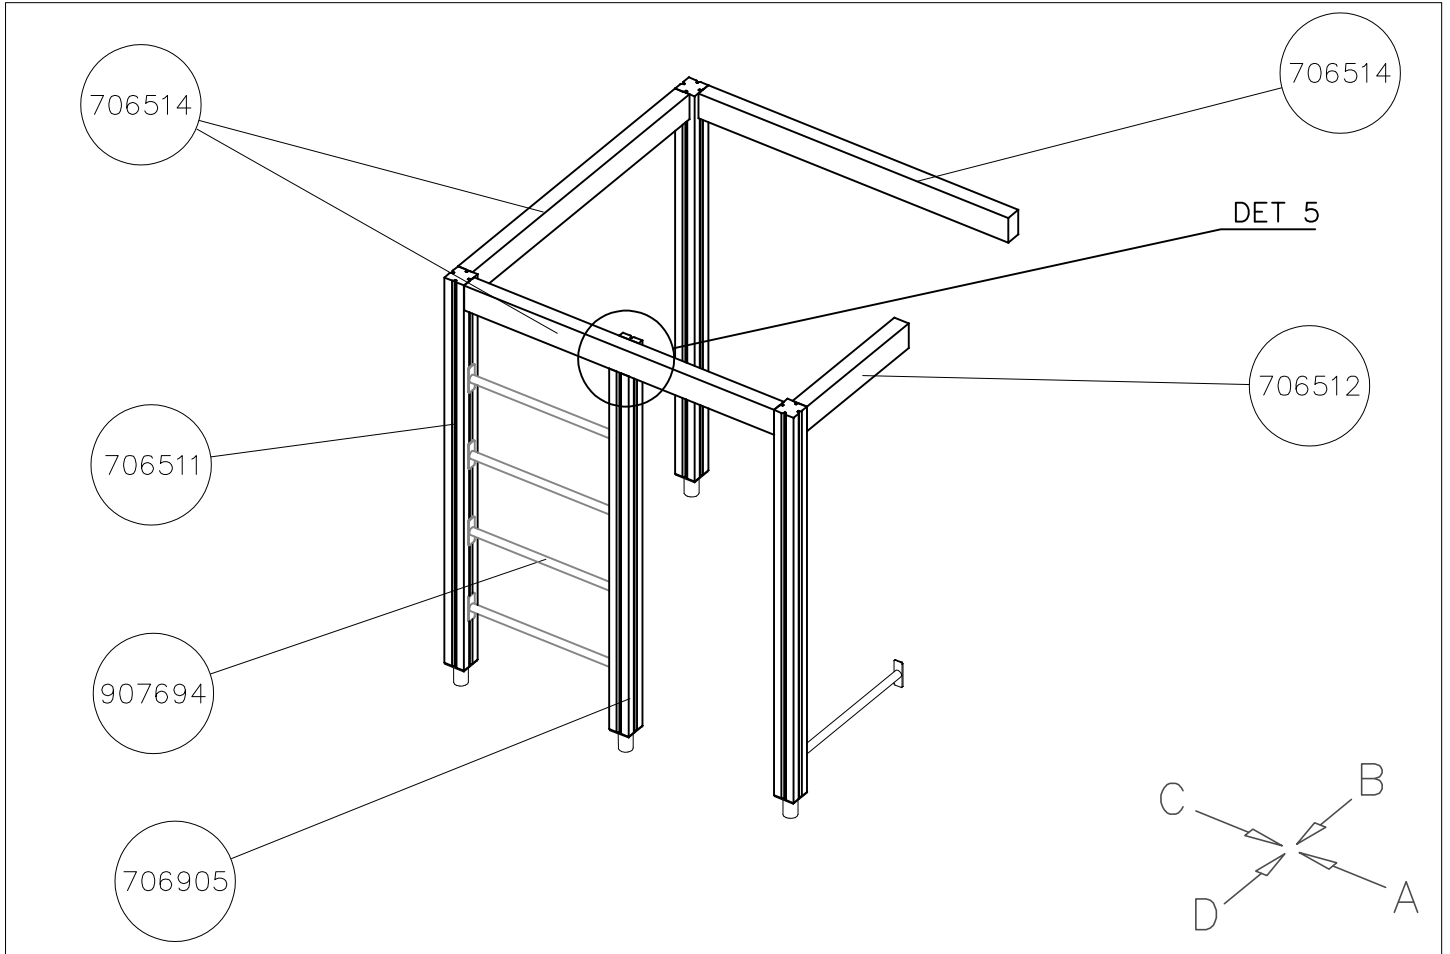

DATE: 13.10.2016

Max Falling Height.

**LAPPSET®**  
**BETON FOUNDATION**

**FOOT**

DATE: 27.10.2015

**1(1)**

② 905104	PCS		PCS
	4		
 M10	PCS		PCS

905104