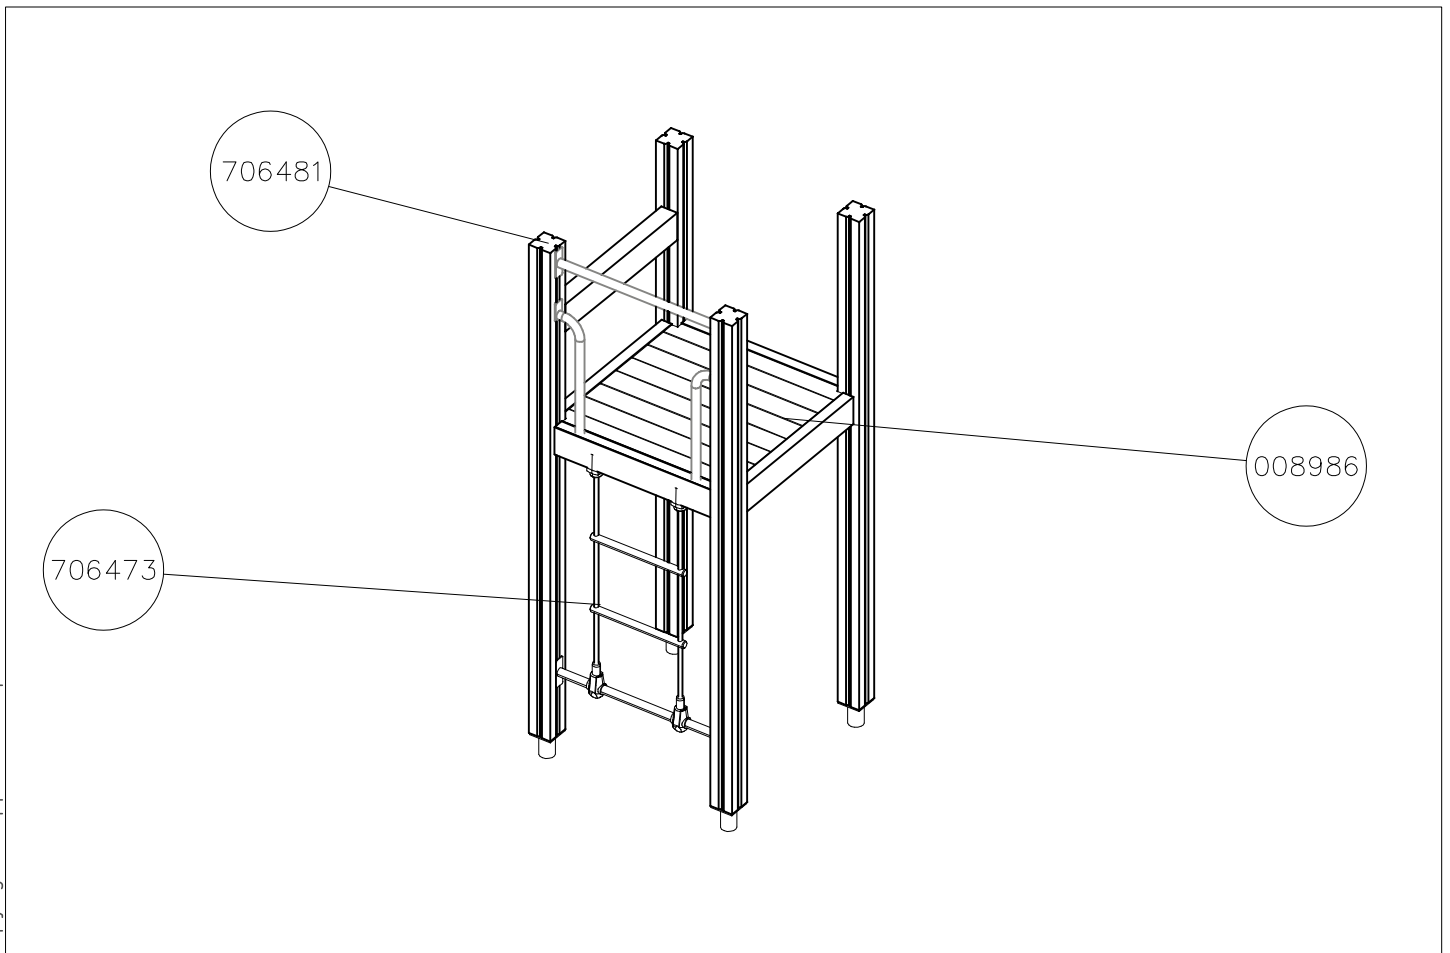

DATE: 13.10.2016

Max Falling Height.

**LAPPSET®**  
**BETON FOUNDATION**

**FOOT**

DATE: 27.10.2015

**1(1)**

② 905104	PCS		PCS
	4		
 M10	PCS		PCS

905104