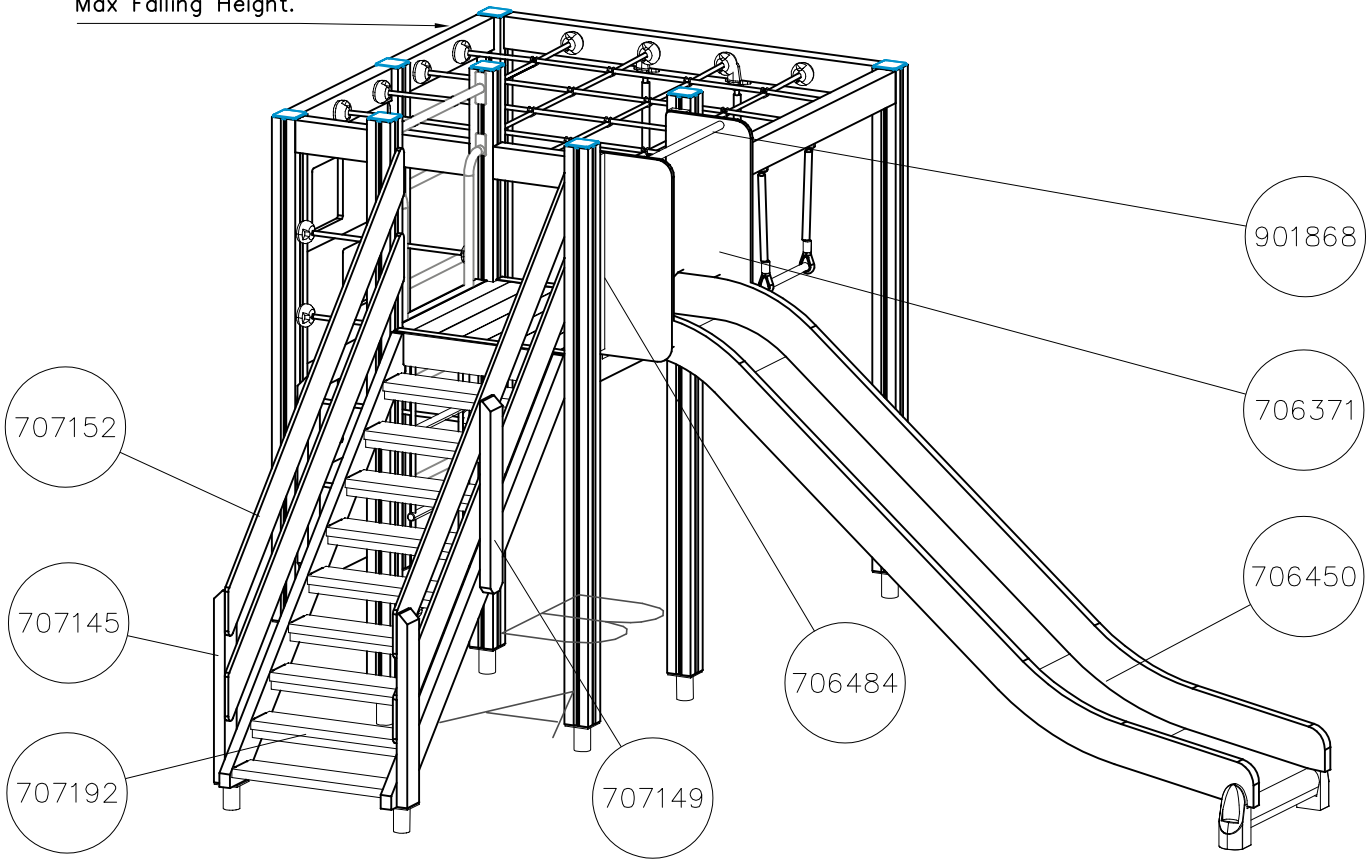

DATE: 13.10.2016

Max Falling Height.

**LAPPSET®**  
**BETON FOUNDATION**

**FOOT**

DATE: 27.10.2015

**1(1)**

② 905104	PCS		PCS
	4		
 M10	PCS		PCS

905104