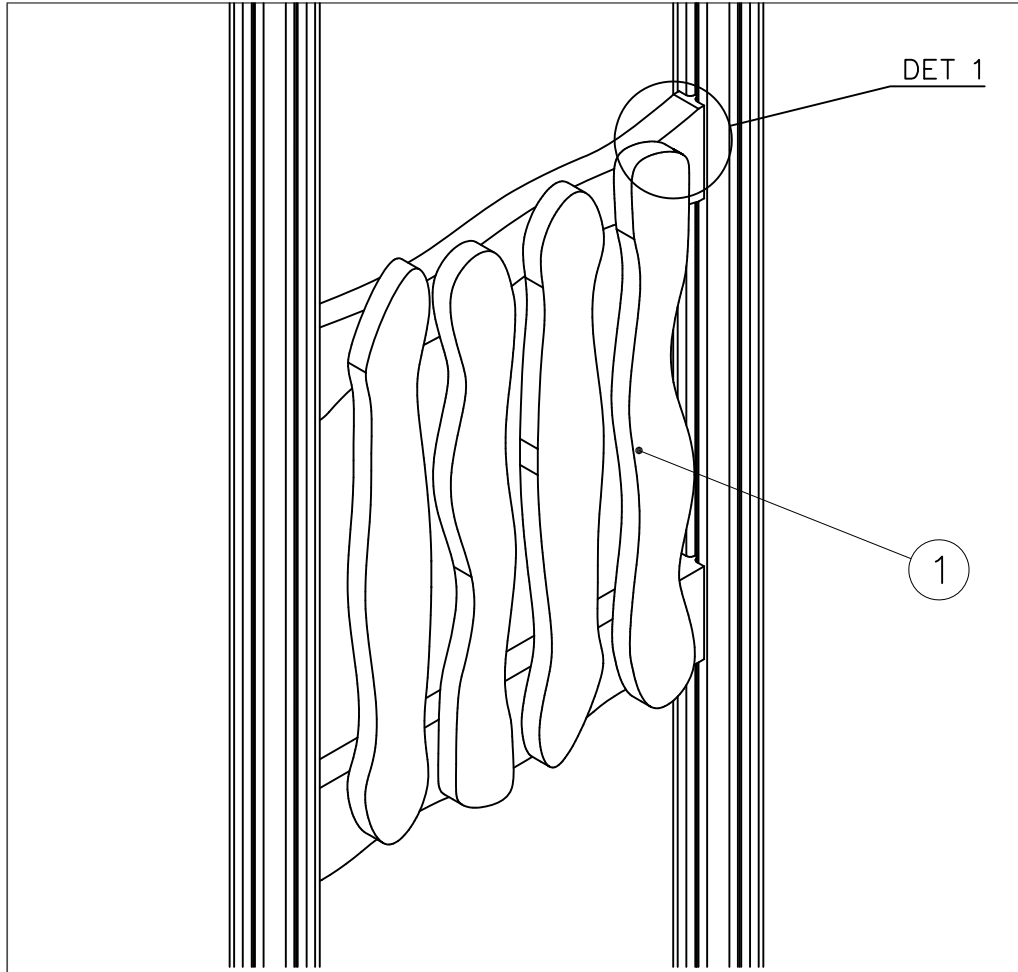

DET 1

INSTALL 911916 OPPOSITE  
SIDE OF THE NET.

LOOSE THE NUTS, PLACE 911916,  
TIGHTEN THE NUTS AND FIX THE  
SCREWS.  
DO NOT OVER-TIGHTEN!

① 911916	PCS	① 900240	PCS
	1		7
		Ø8x70	
	PCS		PCS
	PCS		PCS
	PCS		PCS
	PCS		PCS
	PCS		PCS
	PCS		PCS
	PCS		PCS