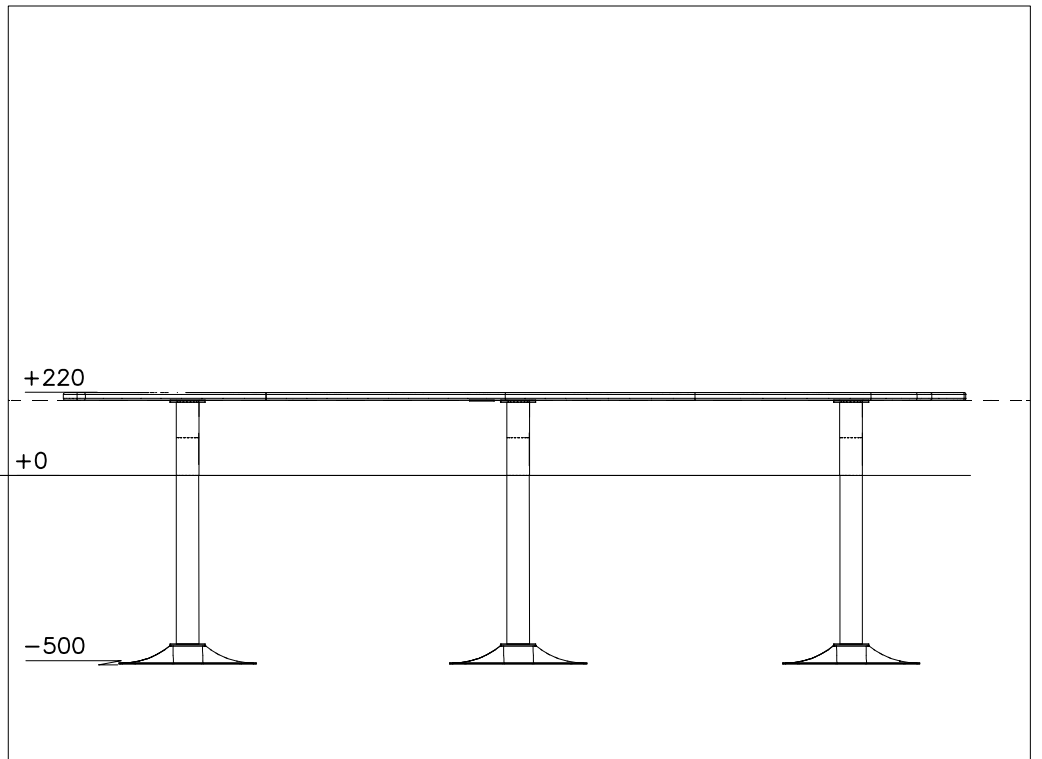

FALLING SPACE 16,1 m2

DATE: 28.8.2024

702286  65x65	PCS 1	901487  M10x40	PCS 6	905104  M10	PCS 6	909521  	PCS 3	909637  M10	PCS 6	980114  Ø4x20	PCS 4
P18083  L 2400	PCS 1		PCS		PCS		PCS		PCS		PCS
	PCS		PCS		PCS		PCS		PCS		PCS
	PCS		PCS		PCS		PCS		PCS		PCS
	PCS		PCS		PCS		PCS		PCS		PCS
	PCS		PCS		PCS		PCS		PCS		PCS
	PCS		PCS		PCS		PCS		PCS		PCS