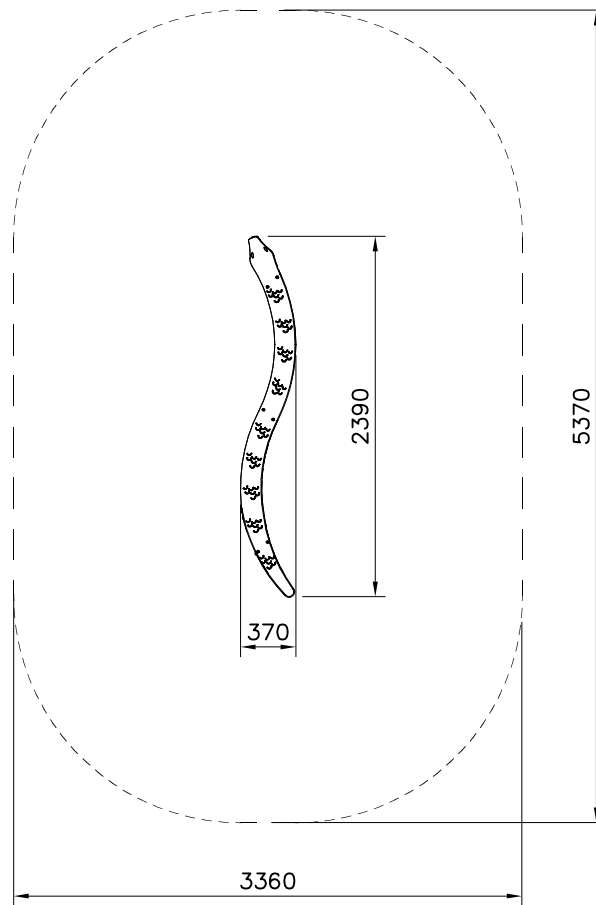

FALLING SPACE 16,1 m2

DATE: 28.8.2024

702286  65x65	PCS 1	901487  M10x40	PCS 6	905104  M10	PCS 6	909521  	PCS 3	909637  M10	PCS 6	980114  Ø4x20	PCS 4
P18083  L 2400	PCS 1		PCS		PCS		PCS		PCS		PCS
	PCS		PCS		PCS		PCS		PCS		PCS
	PCS		PCS		PCS		PCS		PCS		PCS
	PCS		PCS		PCS		PCS		PCS		PCS
	PCS		PCS		PCS		PCS		PCS		PCS
	PCS		PCS		PCS		PCS		PCS		PCS