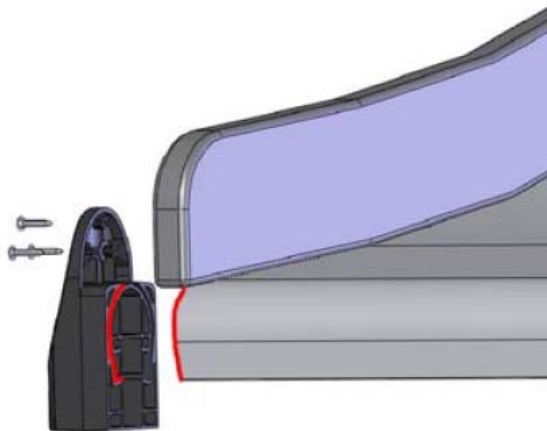

# SLIDE WOOD

DATE: 3.11.2017

4(5)

○ 707133	PCS	○ 901868	PCS	○ 901879	PCS	⑥ 909210	PCS	⑦ 905051	PCS	⑧ 980128	PCS
1	2	2	4	4	6						
											
10x80x745	Ø30x598		M8x40	Ø24/8.4	Ø7x40						

DET 6

Insert sheet metal IN to the plastic cover.