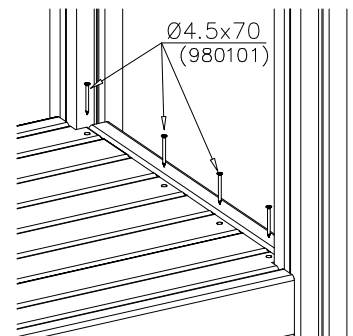

Naulanauha kannatinlistan puolelle.
Nail list to the bottom.