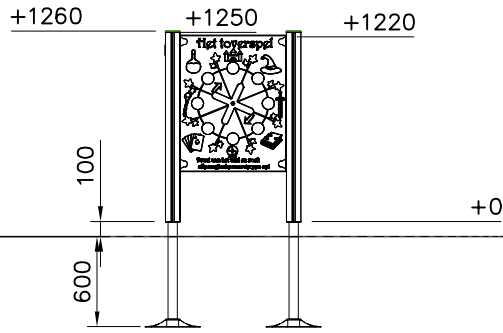

### Q17491

DATE: 4.7.2024

701401  L 1250	PCS 2	702286  65x65	PCS 1	706481-707  83x83x10	PCS 2	706531  FASTENER KIT	PCS 2	706778  FASTENER KIT	PCS 1	902270  Ø5x50	PCS 16
909511  90x90x650	PCS 2	909519  50x380x380	PCS 2	980107  Ø6x60	PCS 4	980114  Ø4x20	PCS 4	P17829 	PCS 1	P17830  10x100x120	PCS 1
P17841  10x100x120	PCS 1	P17842  10x100x120	PCS 1	P17843  10x100x120	PCS 1	P17845  10x100x120	PCS 1	P17851  10x100x120	PCS 1	P17852  10x100x120	PCS 1
P17853  10x100x120	PCS 1		PCS		PCS		PCS		PCS		PCS
	PCS		PCS		PCS		PCS		PCS		PCS
	PCS		PCS		PCS		PCS		PCS		PCS
	PCS		PCS		PCS		PCS		PCS		PCS

----- Falling Space 9.9 m2

 <p>M10 905104</p>	 <p>100 S 600</p>	

----- Falling Space 13.9 m2

<p>DET 1</p> 			
--	--	--	--

	<p>Parts:</p> <ul style="list-style-type: none"> <li>P17830</li> <li>P17841</li> <li>P17842</li> <li>P17843</li> <li>P17845</li> <li>P17851</li> <li>P17852</li> <li>P17853</li> </ul> <p>fixed around the playground.</p>
--	--