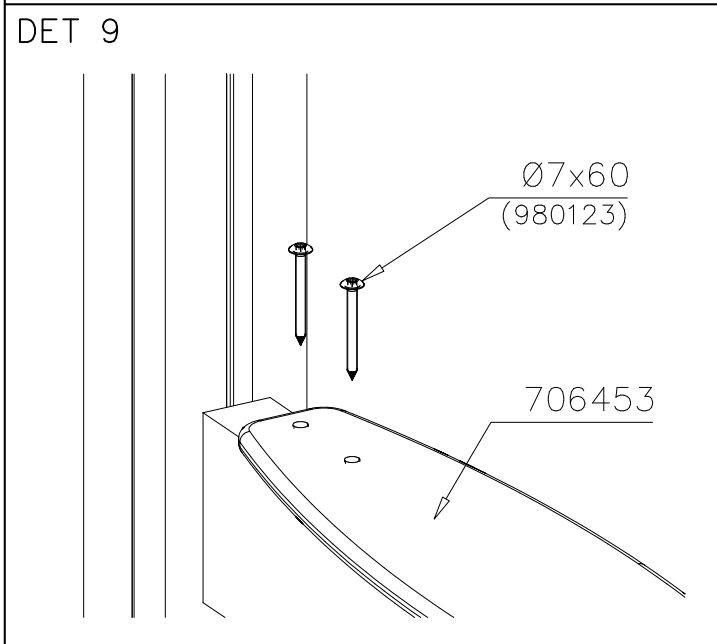

137132M

- EN/AS Impact Area 47.5 m²
- - - Falling Space 47.5 m²
Max Falling Height 1970 mm

1:50

1:50

		
<p>$h < 600$</p> <p>Without movement and therefore without Impact Area</p>	<p>Totally hard surfaces.</p> <p>Note. Lappset does <u>not recommend</u> totally hard surfaces at all.</p>	<p>E.g. concrete or asphalt</p> 
<p>$h < 600$</p> <p>With movement e.g. rocking</p>	<p>Materials with very limited impact attenuating properties.</p>	<p>E.g. wood</p> 
<p>$h < 1000$</p>	<p>Materials with significant impact attenuating properties.</p>	<p>fine gravel 0–8 mm</p>  <p>grass</p>  <p>unsorted sand</p> 
<p>$h < 3000$</p>	<p>Loose fill material</p> <p>E.g. sand/gravel 0,25...8 mm D60/D10<3,0 Woodchips 5...30 mm bark 20...80 mm</p>	 <p>\underline{S} \underline{h}</p> <p>30 cm < 2,0 m</p> <p>40 cm < 3,0 m</p>
	<p>Syntethic granulates</p> <p>\underline{S} \underline{h}</p> <p>40 mm ~> 1,2...1,3 m</p> <p>50 mm ~> 1,5...1,7 m</p> <p>60 mm ~> 1,8...2,0 m</p> <p>70 mm ~> 2,1...2,5 m</p> <p>Note. For accurate values, see manufacturer's instructions.</p>	