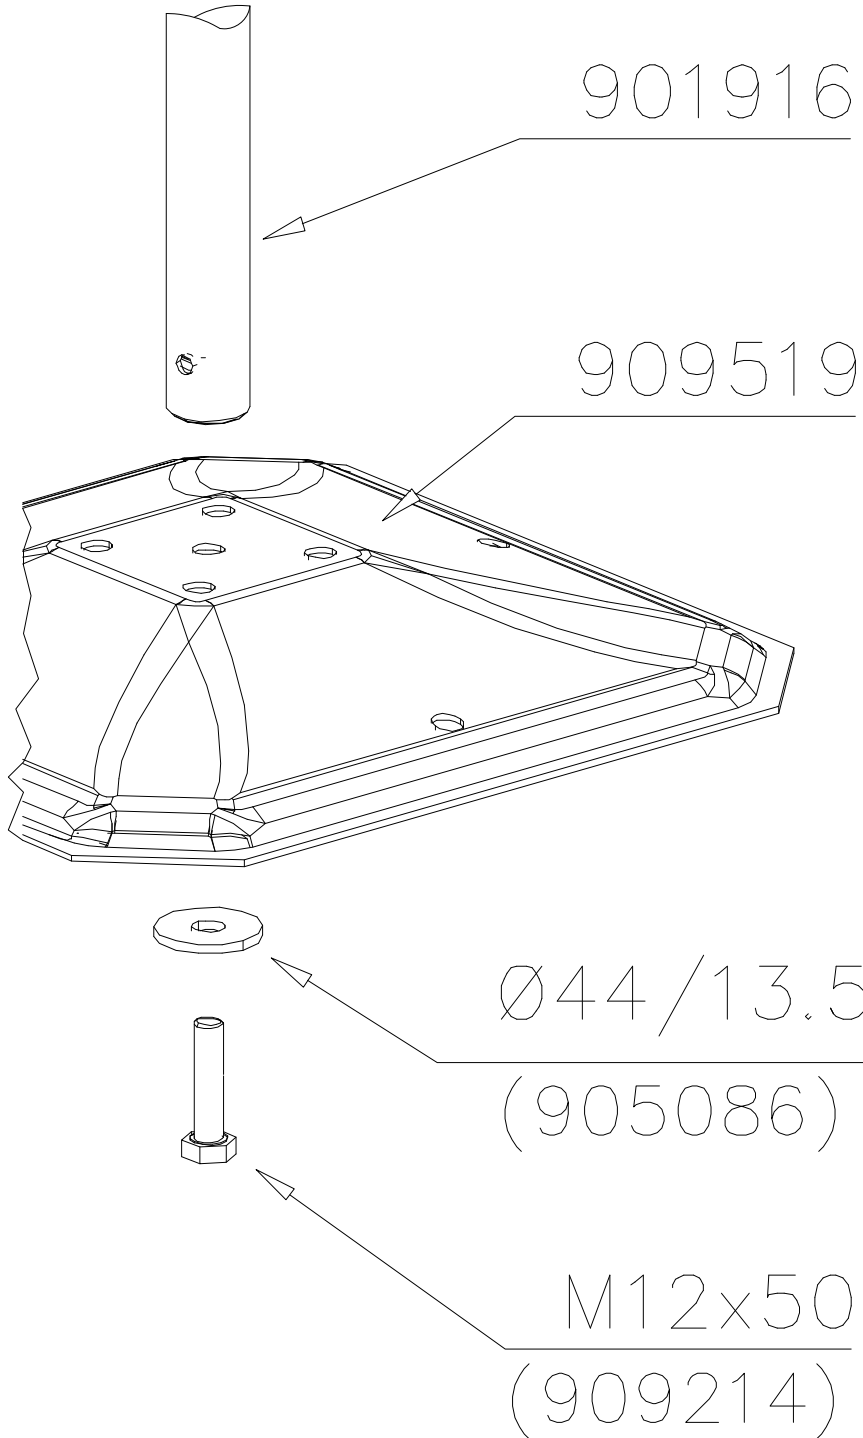

DET 1

DET 2

① 900240	PCS	② 900727	PCS
	1		1
Ø8x70		M10x80	
	PCS		PCS
③ 907688	PCS	③ 907701	PCS
	1		1
765		545	
	PCS		PCS
	PCS		PCS
	PCS		PCS
	PCS		PCS

LAPPSET® DEEP FOUNDATION

POLE

DATE: 15.5.2014

1(1)

①	905086	PCS	②	909214	PCS
		1			1
	Ø44/13.5		M12x50		
		PCS			PCS
		PCS			PCS
		PCS			PCS
		PCS			PCS
		PCS			PCS
		PCS			PCS
		PCS			PCS

① 900240	PCS 4	② 900342	PCS 2
			
Ø8x70		M8x16	
③ 901900	PCS 2	④ 901939	PCS 1
			
20.5x36.2x56		M12x70	
⑤ 909850	PCS 1	⑥ 980150	PCS 1
			
M8x25		M8	
⑦ 901182	PCS 1	⑧ 901902	PCS 2
			
Ø11/M8x40		30.7x60.9x100	
⑨ 905086	PCS 1	⑩ 909214	PCS 1
			
Ø44/13.5		M12x50	
⑪ 907698	PCS 1	⑫ 907695	PCS 1
			
Ø33.7x2054			
⑬ 901916	PCS 1	⑭ 909519	PCS 1
			
Ø33.7x650	13	50x380x380	
	PCS		PCS