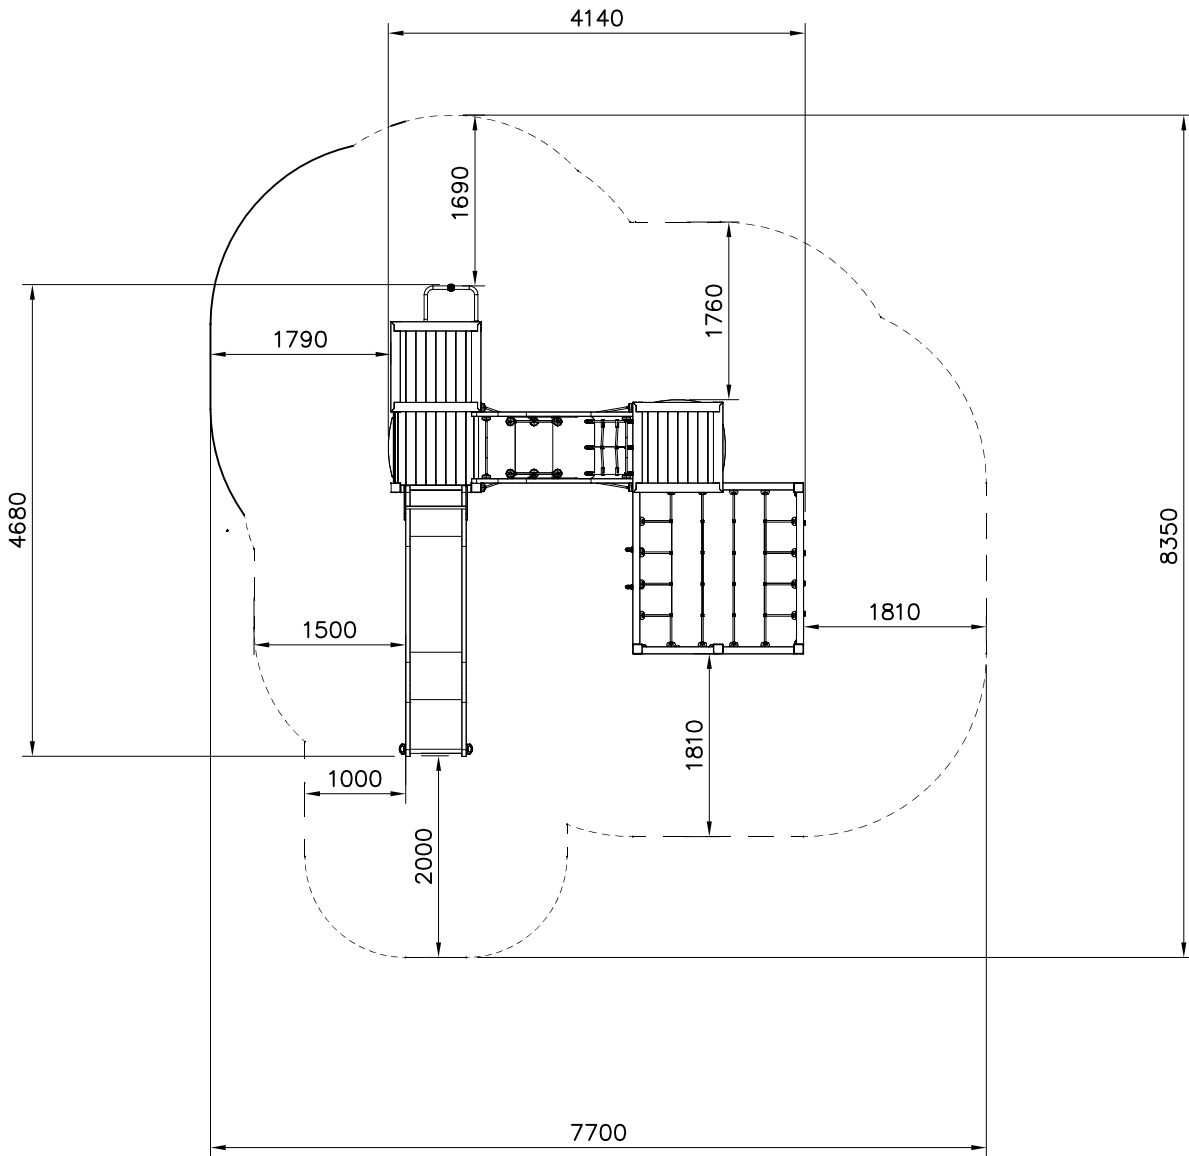

- EN/AS Impact Area 47.5 m²
- - - Falling Space 47.5 m²
  Max Falling Height 1970 mm