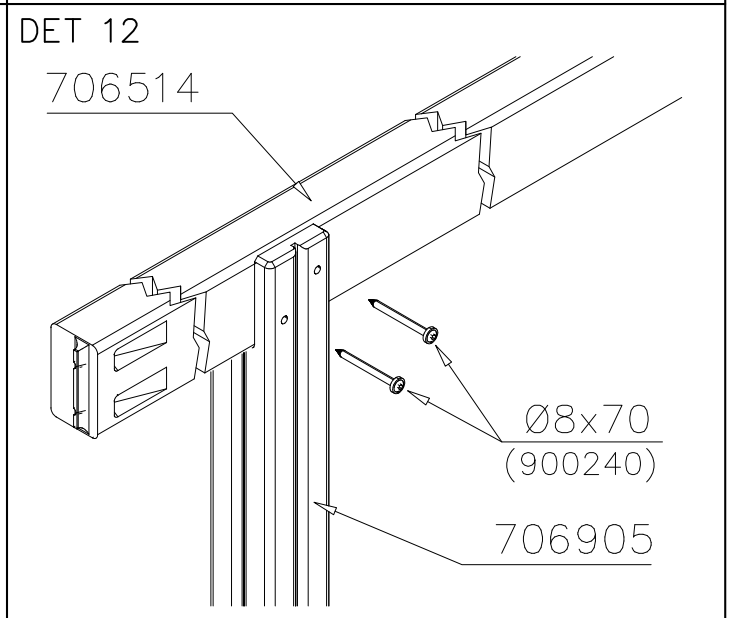

137132M

- EN/AS Impact Area 47.5 m²
- - - Falling Space 47.5 m²
Max Falling Height 1970 mm

1:50

1:50

		
<p>$h < 600$</p> <p>Without movement and therefore without Impact Area</p>	<p>Totally hard surfaces.</p> <p>Note. Lappset does <u>not recommend</u> totally hard surfaces at all.</p>	<p>E.g. concrete or asphalt</p> 
<p>$h < 600$</p> <p>With movement e.g. rocking</p>	<p>Materials with very limited impact attenuating properties.</p>	<p>E.g. wood</p> 
<p>$h < 1000$</p>	<p>Materials with significant impact attenuating properties.</p>	<p>fine gravel 0–8 mm</p>  <p>grass</p>  <p>unsorted sand</p> 
<p>$h < 3000$</p>	<p>Loose fill material</p> <p>E.g. sand/gravel 0,25...8 mm D60/D10<3,0 Woodchips 5...30 mm bark 20...80 mm</p>	 <p>\underline{S} \underline{h}</p> <p>30 cm < 2,0 m</p> <p>40 cm < 3,0 m</p>
	<p>Syntethic granulates</p> <p>\underline{S} \underline{h}</p> <p>40 mm ~> 1,2...1,3 m</p> <p>50 mm ~> 1,5...1,7 m</p> <p>60 mm ~> 1,8...2,0 m</p> <p>70 mm ~> 2,1...2,5 m</p> <p>Note. For accurate values, see manufacturer's instructions.</p>	