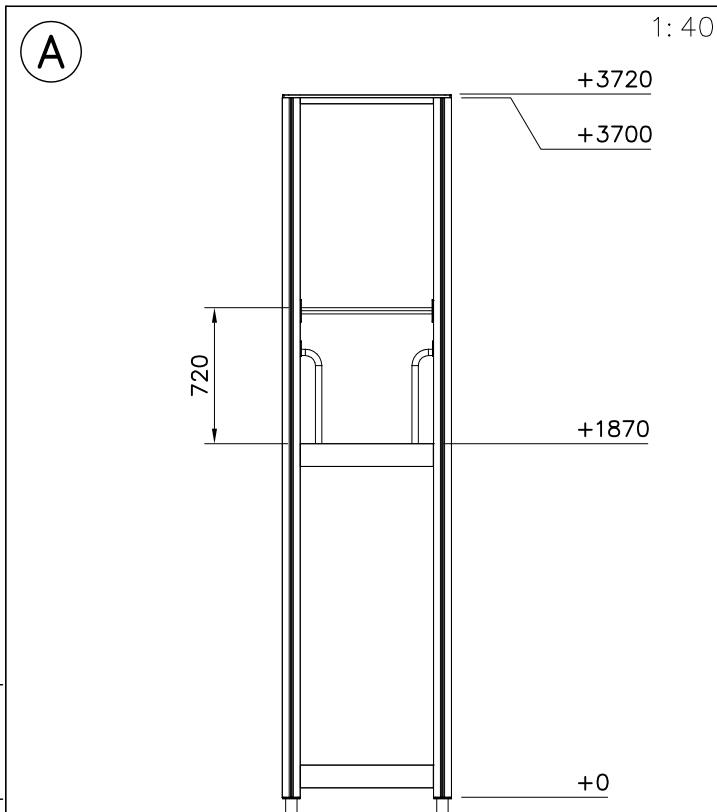

980114  Ø4x20	PCS		PCS		PCS		PCS		PCS		PCS
	8										
	PCS		PCS		PCS		PCS		PCS		PCS
	PCS		PCS		PCS		PCS		PCS		PCS
	PCS		PCS		PCS		PCS		PCS		PCS

- EN/AS Impact Area 36.4 m²
- - - Falling Space 36.4 m²
Max Falling Height 1970 mm

137132M

- EN/AS Impact Area 47.5 m²
- - - Falling Space 47.5 m²
Max Falling Height 1970 mm

1:50

1:50

		
<p>$h < 600$</p> <p>Without movement and therefore without Impact Area</p>	<p>Totally hard surfaces.</p> <p>Note. Lappset does <u>not recommend</u> totally hard surfaces at all.</p>	<p>E.g. concrete or asphalt</p> 
<p>$h < 600$</p> <p>With movement e.g. rocking</p>	<p>Materials with very limited impact attenuating properties.</p>	<p>E.g. wood</p> 
<p>$h < 1000$</p>	<p>Materials with significant impact attenuating properties.</p>	<p>fine gravel 0–8 mm</p>  <p>grass</p>  <p>unsorted sand</p> 
<p>$h < 3000$</p>	<p>Loose fill material</p> <p>E.g. sand/gravel 0,25...8 mm D60/D10<3,0 Woodchips 5...30 mm bark 20...80 mm</p>	 <p>\underline{S} \underline{h}</p> <p>30 cm < 2,0 m</p> <p>40 cm < 3,0 m</p>
	<p>Syntethic granulates</p> <p>\underline{S} \underline{h}</p> <p>40 mm ~> 1,2...1,3 m</p> <p>50 mm ~> 1,5...1,7 m</p> <p>60 mm ~> 1,8...2,0 m</p> <p>70 mm ~> 2,1...2,5 m</p> <p>Note. For accurate values, see manufacturer's instructions.</p>	