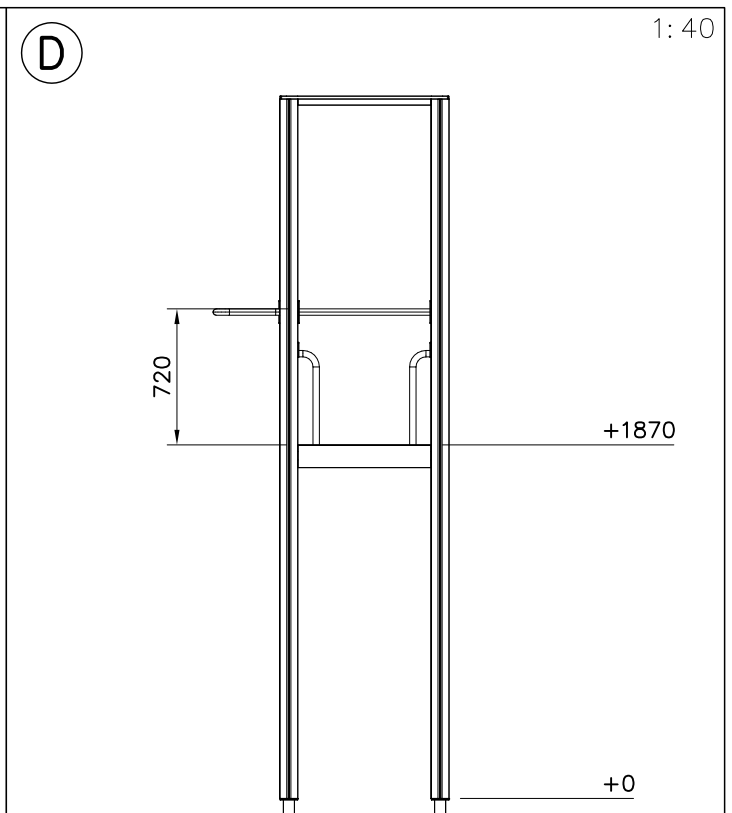

137132M

- EN/AS Impact Area 47.5 m²
- - - Falling Space 47.5 m²
Max Falling Height 1970 mm

1:50

1:50

		
<p>$h < 600$</p> <p>Without movement and therefore without Impact Area</p>	<p>Totally hard surfaces.</p> <p>Note. Lappset does <u>not recommend</u> totally hard surfaces at all.</p>	<p>E.g. concrete or asphalt</p> 
<p>$h < 600$</p> <p>With movement e.g. rocking</p>	<p>Materials with very limited impact attenuating properties.</p>	<p>E.g. wood</p> 
<p>$h < 1000$</p>	<p>Materials with significant impact attenuating properties.</p>	<p>fine gravel 0–8 mm</p>  <p>grass</p>  <p>unsorted sand</p> 
<p>$h < 3000$</p>	<p>Loose fill material</p> <p>E.g. sand/gravel 0,25...8 mm D60/D10<3,0 Woodchips 5...30 mm bark 20...80 mm</p>	 <p>\underline{S} \underline{h}</p> <p>30 cm < 2,0 m</p> <p>40 cm < 3,0 m</p>
	<p>Syntethic granulates</p> <p>\underline{S} \underline{h}</p> <p>40 mm ~> 1,2...1,3 m</p> <p>50 mm ~> 1,5...1,7 m</p> <p>60 mm ~> 1,8...2,0 m</p> <p>70 mm ~> 2,1...2,5 m</p> <p>Note. For accurate values, see manufacturer's instructions.</p>	