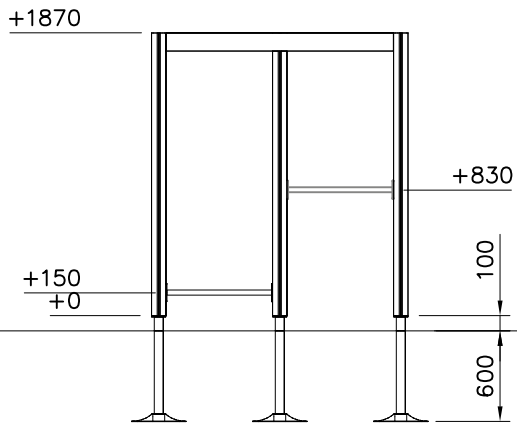

DATE: 13.6.2024

1:50

A

B