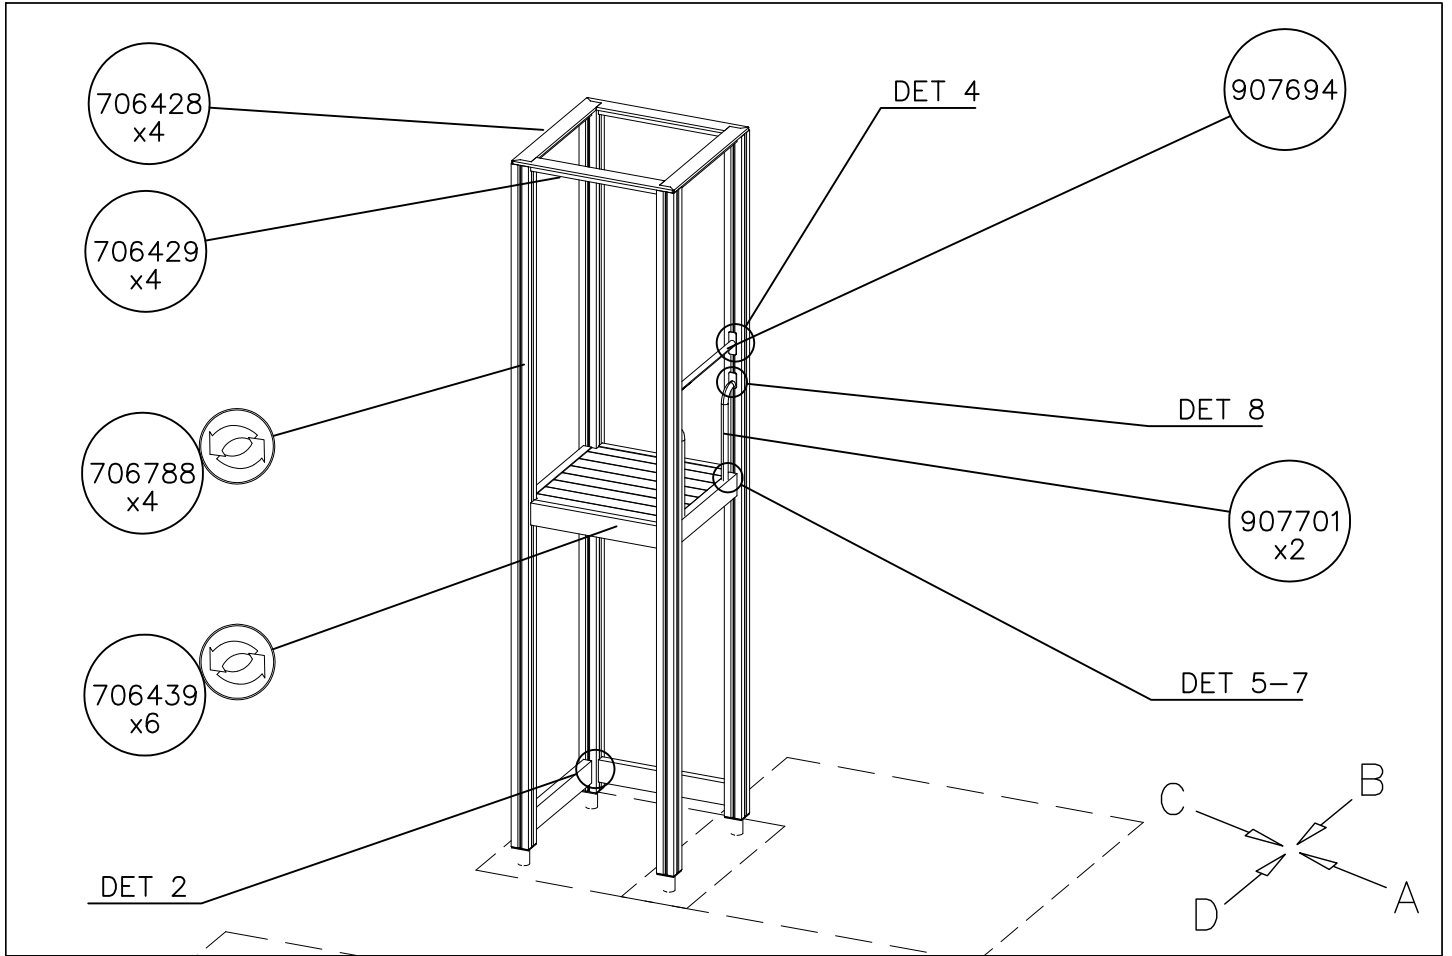

137132M

- EN/AS Impact Area 47.5 m²
- - - Falling Space 47.5 m²
Max Falling Height 1970 mm

1:50

1:50

		
<p>$h < 600$</p> <p>Without movement and therefore without Impact Area</p>	<p>Totally hard surfaces.</p> <p>Note. Lappset does <u>not recommend</u> totally hard surfaces at all.</p>	<p>E.g. concrete or asphalt</p> 
<p>$h < 600$</p> <p>With movement e.g. rocking</p>	<p>Materials with very limited impact attenuating properties.</p>	<p>E.g. wood</p> 
<p>$h < 1000$</p>	<p>Materials with significant impact attenuating properties.</p>	<p>fine gravel 0–8 mm</p>  <p>grass</p>  <p>unsorted sand</p> 
<p>$h < 3000$</p>	<p>Loose fill material</p> <p>E.g. sand/gravel 0,25...8 mm D60/D10<3,0 Woodchips 5...30 mm bark 20...80 mm</p>	 <p>\underline{S} \underline{h}</p> <p>30 cm < 2,0 m</p> <p>40 cm < 3,0 m</p>
	<p>Syntethic granulates</p> <p>\underline{S} \underline{h}</p> <p>40 mm ~> 1,2...1,3 m</p> <p>50 mm ~> 1,5...1,7 m</p> <p>60 mm ~> 1,8...2,0 m</p> <p>70 mm ~> 2,1...2,5 m</p> <p>Note. For accurate values, see manufacturer's instructions.</p>	