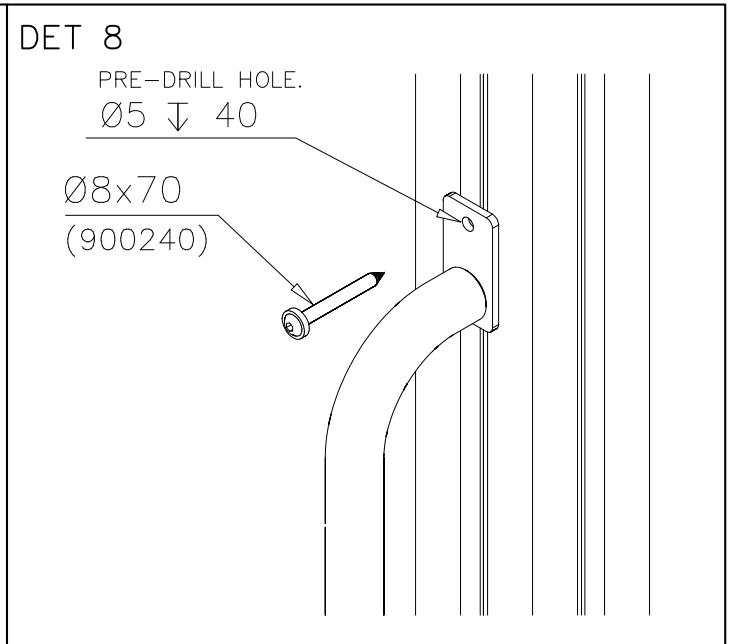

137132M

- EN/AS Impact Area 47.5 m²
- - - Falling Space 47.5 m²
Max Falling Height 1970 mm

1:50

1:50

		
<p>$h < 600$</p> <p>Without movement and therefore without Impact Area</p>	<p>Totally hard surfaces.</p> <p>Note. Lappset does <u>not recommend</u> totally hard surfaces at all.</p>	<p>E.g. concrete or asphalt</p> 
<p>$h < 600$</p> <p>With movement e.g. rocking</p>	<p>Materials with very limited impact attenuating properties.</p>	<p>E.g. wood</p> 
<p>$h < 1000$</p>	<p>Materials with significant impact attenuating properties.</p>	<p>fine gravel 0–8 mm</p>  <p>grass</p>  <p>unsorted sand</p> 
<p>$h < 3000$</p>	<p>Loose fill material</p> <p>E.g. sand/gravel 0,25...8 mm D60/D10<3,0 Woodchips 5...30 mm bark 20...80 mm</p>	 <p>\underline{S} \underline{h}</p> <p>30 cm < 2,0 m</p> <p>40 cm < 3,0 m</p>
	<p>Syntethic granulates</p> <p>\underline{S} \underline{h}</p> <p>40 mm ~> 1,2...1,3 m</p> <p>50 mm ~> 1,5...1,7 m</p> <p>60 mm ~> 1,8...2,0 m</p> <p>70 mm ~> 2,1...2,5 m</p> <p>Note. For accurate values, see manufacturer's instructions.</p>	