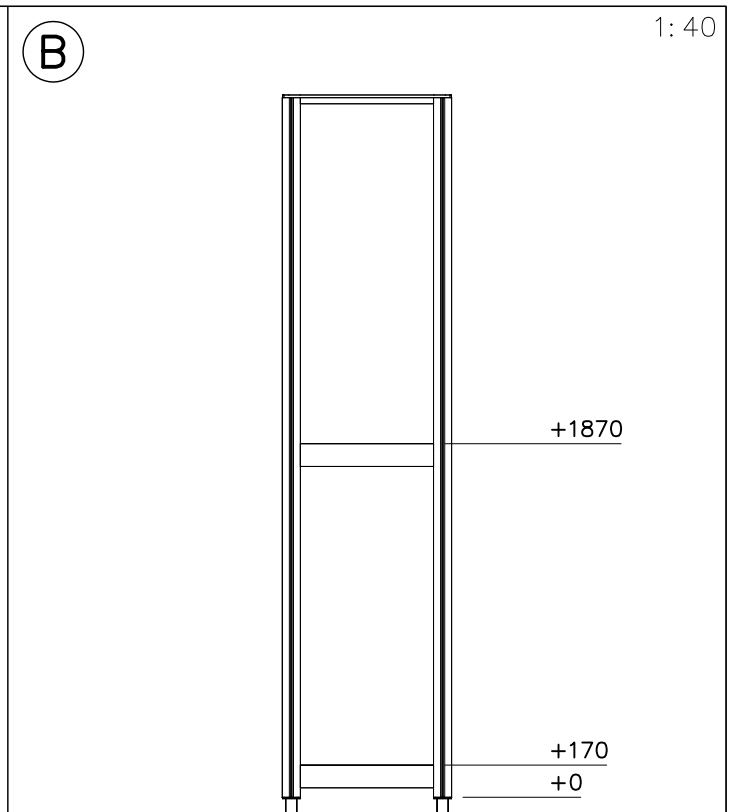

137132M

- EN/AS Impact Area 47.5 m²
- - - Falling Space 47.5 m²
Max Falling Height 1970 mm

1:50

1:50

		
<p>$h < 600$</p> <p>Without movement and therefore without Impact Area</p>	<p>Totally hard surfaces.</p> <p>Note. Lappset does <u>not recommend</u> totally hard surfaces at all.</p>	<p>E.g. concrete or asphalt</p> 
<p>$h < 600$</p> <p>With movement e.g. rocking</p>	<p>Materials with very limited impact attenuating properties.</p>	<p>E.g. wood</p> 
<p>$h < 1000$</p>	<p>Materials with significant impact attenuating properties.</p>	<p>fine gravel 0–8 mm</p>  <p>grass</p>  <p>unsorted sand</p> 
<p>$h < 3000$</p>	<p>Loose fill material</p> <p>E.g. sand/gravel 0,25...8 mm D60/D10<3,0 Woodchips 5...30 mm bark 20...80 mm</p>	 <p>\underline{S} \underline{h}</p> <p>30 cm < 2,0 m</p> <p>40 cm < 3,0 m</p>
	<p>Syntethic granulates</p> <p>\underline{S} \underline{h}</p> <p>40 mm ~> 1,2...1,3 m</p> <p>50 mm ~> 1,5...1,7 m</p> <p>60 mm ~> 1,8...2,0 m</p> <p>70 mm ~> 2,1...2,5 m</p> <p>Note. For accurate values, see manufacturer's instructions.</p>	