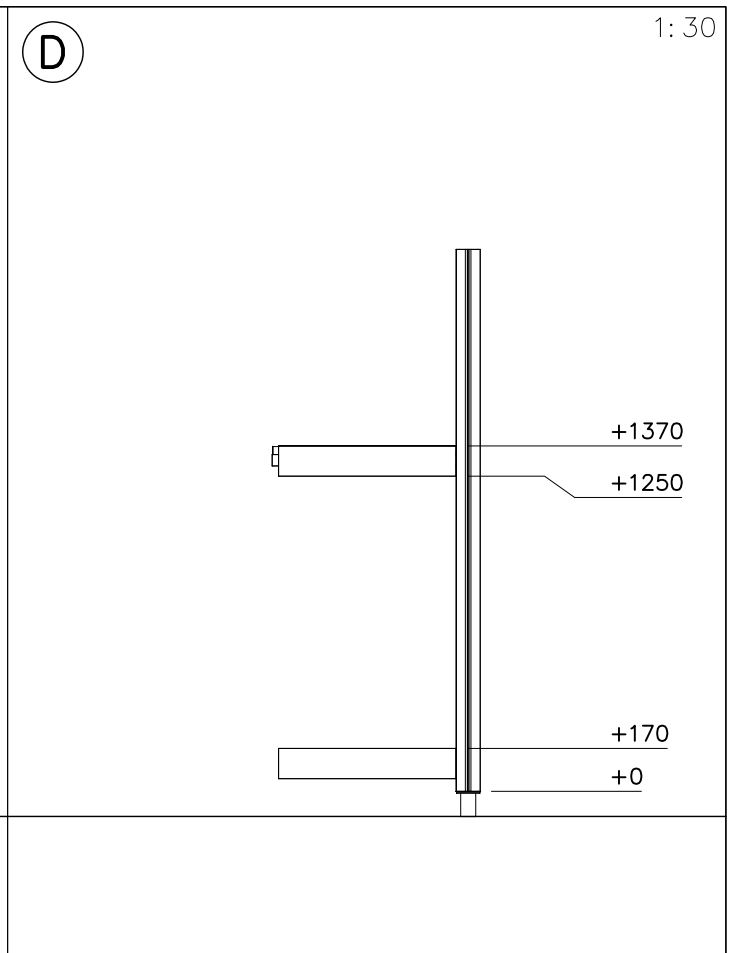

980114  Ø4x20	PCS		PCS		PCS		PCS		PCS		PCS
	8										
	PCS		PCS		PCS		PCS		PCS		PCS
	PCS		PCS		PCS		PCS		PCS		PCS
	PCS		PCS		PCS		PCS		PCS		PCS

- EN/AS Impact Area 36.4 m²
- - - Falling Space 36.4 m²
Max Falling Height 1970 mm

137132M

- EN/AS Impact Area 47.5 m²
- - - Falling Space 47.5 m²
Max Falling Height 1970 mm

1:50

1:50

		
<p>$h < 600$</p> <p>Without movement and therefore without Impact Area</p>	<p>Totally hard surfaces.</p> <p>Note. Lappset does <u>not recommend</u> totally hard surfaces at all.</p>	<p>E.g. concrete or asphalt</p> 
<p>$h < 600$</p> <p>With movement e.g. rocking</p>	<p>Materials with very limited impact attenuating properties.</p>	<p>E.g. wood</p> 
<p>$h < 1000$</p>	<p>Materials with significant impact attenuating properties.</p>	<p>fine gravel 0–8 mm</p>  <p>grass</p>  <p>unsorted sand</p> 
<p>$h < 3000$</p>	<p>Loose fill material</p> <p>E.g. sand/gravel 0,25...8 mm D60/D10<3,0 Woodchips 5...30 mm bark 20...80 mm</p>	 <p>\underline{S} \underline{h}</p> <p>30 cm < 2,0 m</p> <p>40 cm < 3,0 m</p>
	<p>Syntethic granulates</p> <p>\underline{S} \underline{h}</p> <p>40 mm ~> 1,2...1,3 m</p> <p>50 mm ~> 1,5...1,7 m</p> <p>60 mm ~> 1,8...2,0 m</p> <p>70 mm ~> 2,1...2,5 m</p> <p>Note. For accurate values, see manufacturer's instructions.</p>	