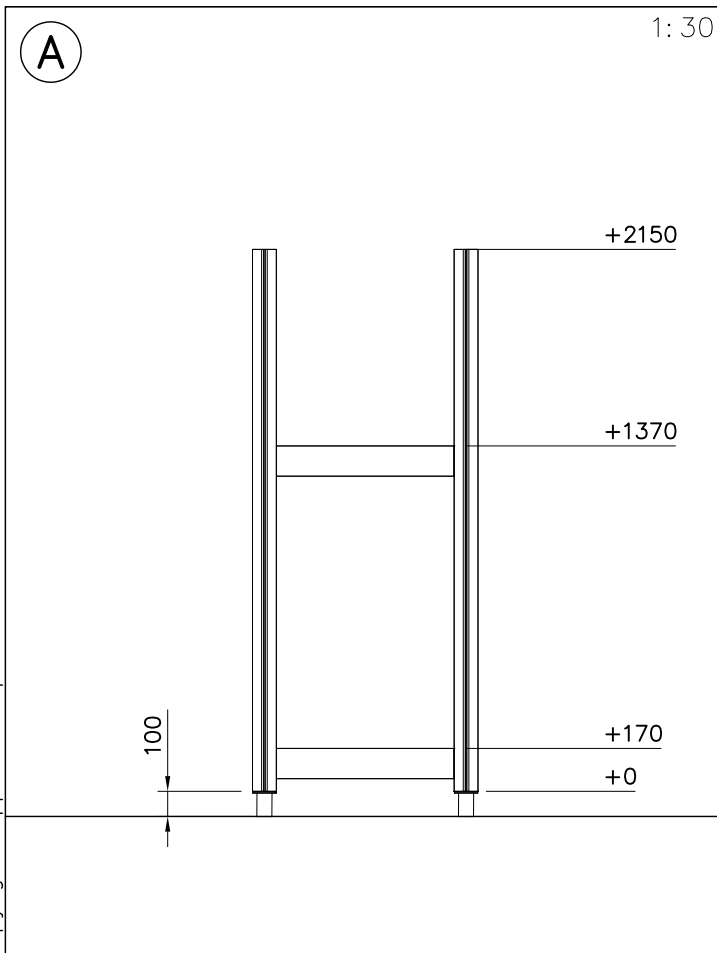

980114  Ø4x20	PCS		PCS		PCS		PCS		PCS		PCS
	8										
	PCS		PCS		PCS		PCS		PCS		PCS
	PCS		PCS		PCS		PCS		PCS		PCS
	PCS		PCS		PCS		PCS		PCS		PCS

- EN/AS Impact Area 36.4 m²
- - - Falling Space 36.4 m²
Max Falling Height 1970 mm

137132M

- EN/AS Impact Area 47.5 m²
- - - Falling Space 47.5 m²
Max Falling Height 1970 mm

1:50

1:50

		
<p>$h < 600$</p> <p>Without movement and therefore without Impact Area</p>	<p>Totally hard surfaces.</p> <p>Note. Lappset does <u>not recommend</u> totally hard surfaces at all.</p>	<p>E.g. concrete or asphalt</p> 
<p>$h < 600$</p> <p>With movement e.g. rocking</p>	<p>Materials with very limited impact attenuating properties.</p>	<p>E.g. wood</p> 
<p>$h < 1000$</p>	<p>Materials with significant impact attenuating properties.</p>	<p>fine gravel 0–8 mm</p>  <p>grass</p>  <p>unsorted sand</p> 
<p>$h < 3000$</p>	<p>Loose fill material</p> <p>E.g. sand/gravel 0,25...8 mm D60/D10<3,0 Woodchips 5...30 mm bark 20...80 mm</p>	 <p>\underline{S} \underline{h}</p> <p>30 cm < 2,0 m</p> <p>40 cm < 3,0 m</p>
	<p>Syntethic granulates</p> <p>\underline{S} \underline{h}</p> <p>40 mm ~> 1,2...1,3 m</p> <p>50 mm ~> 1,5...1,7 m</p> <p>60 mm ~> 1,8...2,0 m</p> <p>70 mm ~> 2,1...2,5 m</p> <p>Note. For accurate values, see manufacturer's instructions.</p>	