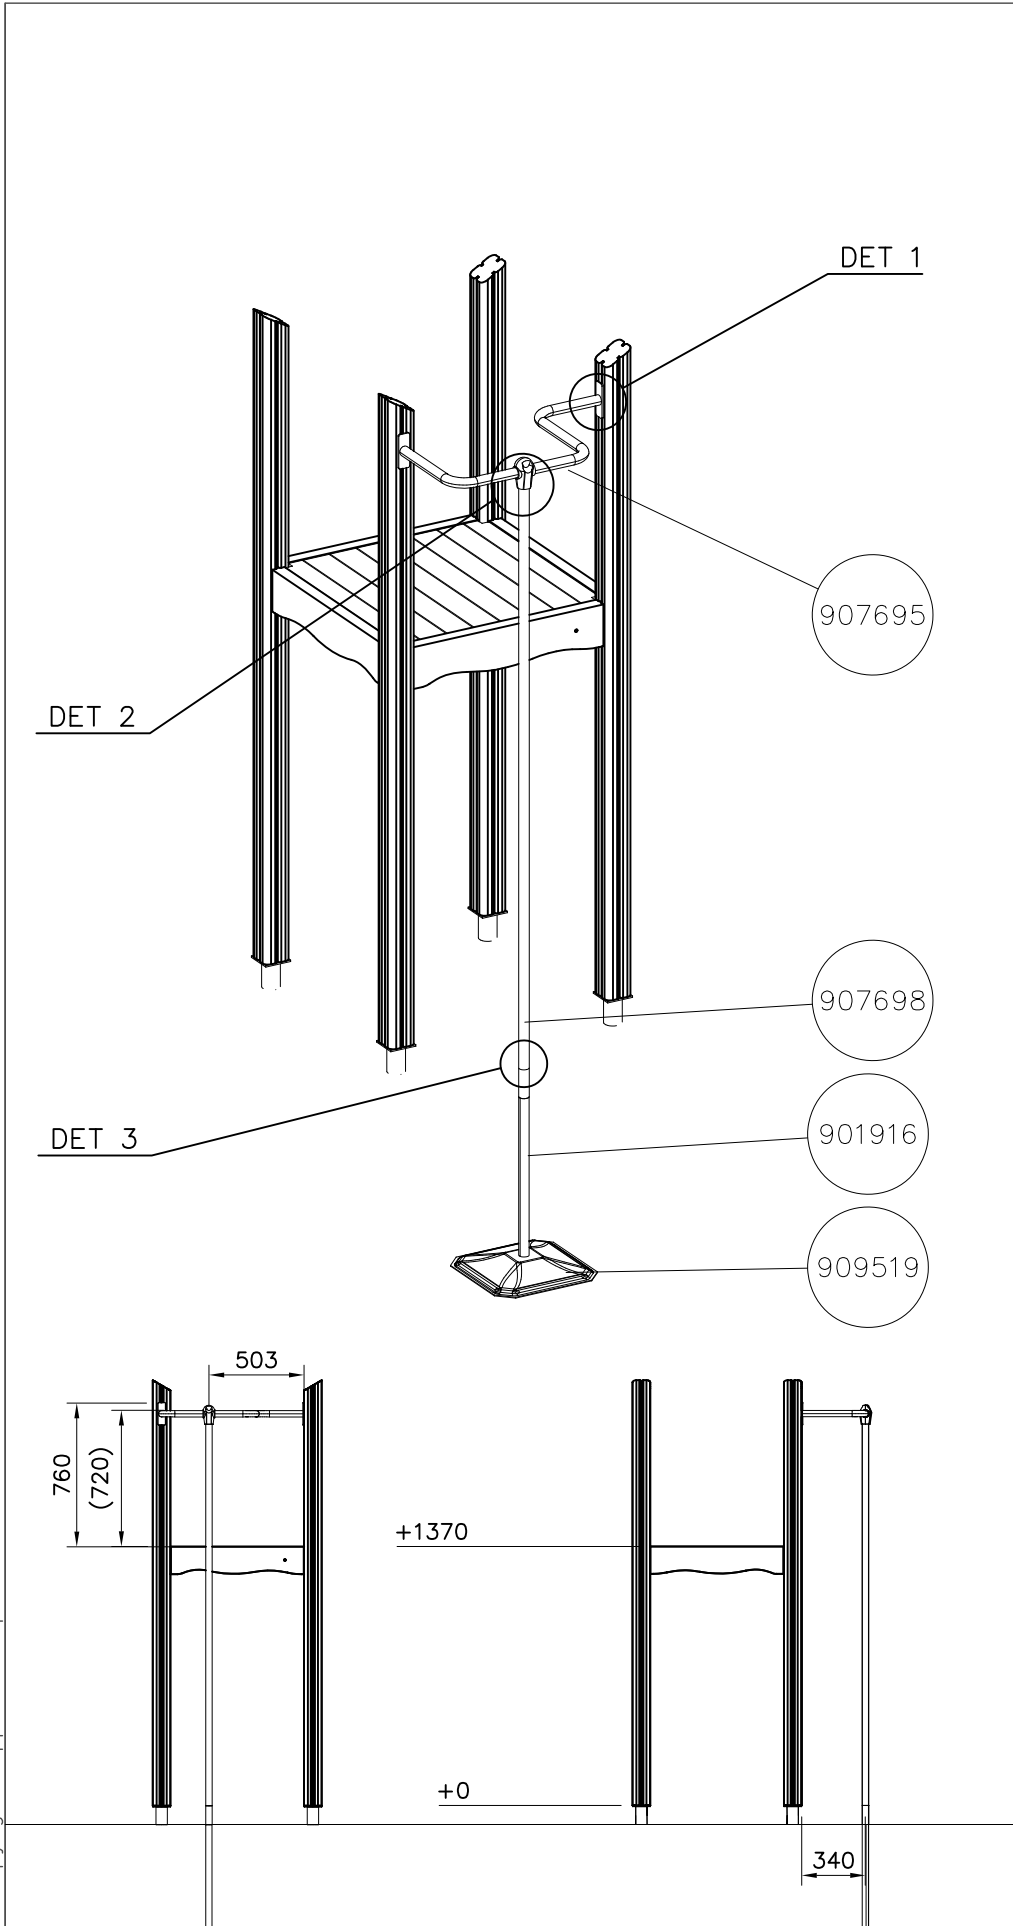

DET 1

DET 2

① 900240	PCS	② 900727	PCS
	1		1
Ø8x70		M10x80	
	PCS		PCS
③ 907688	PCS	③ 907701	PCS
	1		1
765		545	
	PCS		PCS
	PCS		PCS
	PCS		PCS
	PCS		PCS

LAPPSET® DEEP FOUNDATION

POLE

DATE: 15.5.2014

1(1)

①	905086	PCS	②	909214	PCS
		1			1
	Ø44/13.5		M12x50		
		PCS			PCS
		PCS			PCS
		PCS			PCS
		PCS			PCS
		PCS			PCS
		PCS			PCS
		PCS			PCS

① 900240	PCS 4	② 900342	PCS 2
			
Ø8x70		M8x16	
③ 901900	PCS 2	④ 901939	PCS 1
			
20.5x36.2x56		M12x70	
⑤ 909850	PCS 1	⑥ 980150	PCS 1
			
M8x25		M8	
⑦ 901182	PCS 1	⑧ 901902	PCS 2
			
Ø11/M8x40		30.7x60.9x100	
⑨ 905086	PCS 1	⑩ 909214	PCS 1
			
Ø44/13.5		M12x50	
⑪ 907698	PCS 1	⑫ 907695	PCS 1
			
Ø33.7x2054			
⑬ 901916	PCS 1	⑭ 909519	PCS 1
			
Ø33.7x650	13	50x380x380	
	PCS		PCS