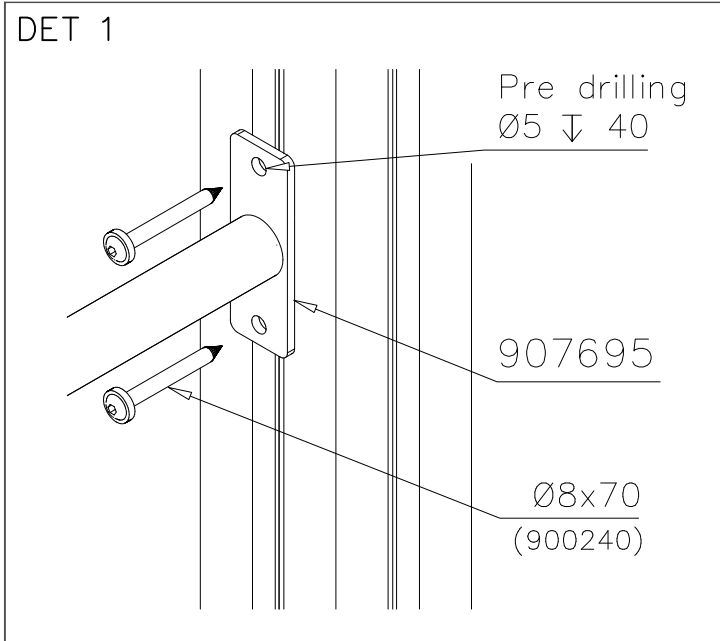

DET 1

DET 2

① 900240	PCS	② 900727	PCS
	1		1
Ø8x70		M10x80	
	PCS		PCS
③ 907688	PCS	③ 907701	PCS
	1		1
765		545	
	PCS		PCS
	PCS		PCS
	PCS		PCS
	PCS		PCS

LAPPSET® DEEP FOUNDATION

POLE

DATE: 15.5.2014

1(1)

①	905086	PCS	②	909214	PCS
		1			1
	Ø44/13.5		M12x50		
		PCS			PCS
		PCS			PCS
		PCS			PCS
		PCS			PCS
		PCS			PCS
		PCS			PCS
		PCS			PCS

① 900240	PCS 4	② 900342	PCS 2
			
Ø8x70		M8x16	
③ 901900	PCS 2	④ 901939	PCS 1
			
20.5x36.2x56		M12x70	
⑤ 909850	PCS 1	⑥ 980150	PCS 1
			
M8x25		M8	
⑦ 901182	PCS 1	⑧ 901902	PCS 2
			
Ø11/M8x40		30.7x60.9x100	
⑨ 905086	PCS 1	⑩ 909214	PCS 1
			
Ø44/13.5		M12x50	
⑪ 907698	PCS 1	⑫ 907695	PCS 1
			
Ø33.7x2054			
⑬ 901916	PCS 1	⑭ 909519	PCS 1
			
Ø33.7x650	13	50x380x380	
	PCS		PCS