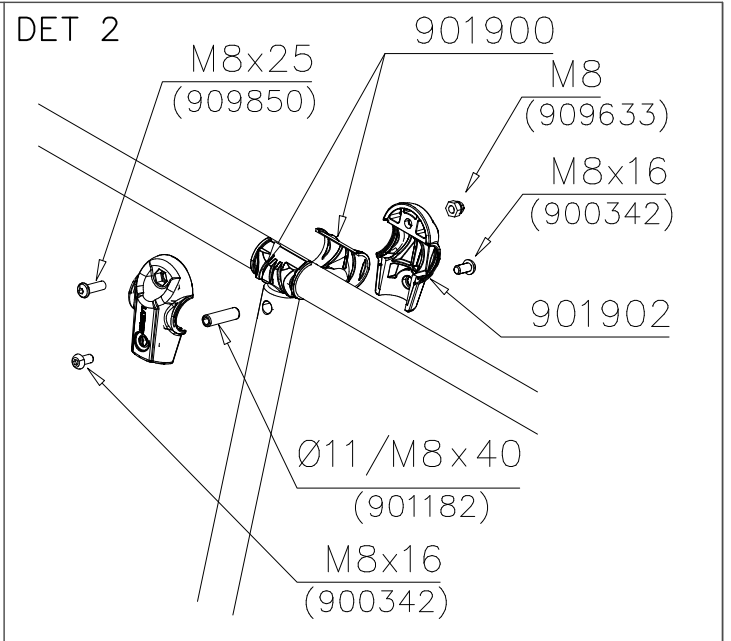

DET 1

DET 2

① 900240	PCS	② 900727	PCS
	1		1
Ø8x70		M10x80	
	PCS		PCS
③ 907688	PCS	③ 907701	PCS
	1		1
765		545	
	PCS		PCS
	PCS		PCS
	PCS		PCS
	PCS		PCS

LAPPSET® DEEP FOUNDATION

POLE

DATE: 15.5.2014

1(1)

①	905086	PCS	②	909214	PCS
		1			1
	Ø44/13.5		M12x50		
		PCS			PCS
		PCS			PCS
		PCS			PCS
		PCS			PCS
		PCS			PCS
		PCS			PCS
		PCS			PCS

① 900240	PCS 4	② 900342	PCS 2
			
Ø8x70		M8x16	
③ 901900	PCS 2	④ 901939	PCS 1
			
20.5x36.2x56		M12x70	
⑤ 909850	PCS 1	⑥ 980150	PCS 1
			
M8x25		M8	
⑦ 901182	PCS 1	⑧ 901902	PCS 2
			
Ø11/M8x40		30.7x60.9x100	
⑨ 905086	PCS 1	⑩ 909214	PCS 1
			
Ø44/13.5		M12x50	
⑪ 907698	PCS 1	⑫ 907695	PCS 1
			
Ø33.7x2054			
⑬ 901916	PCS 1	⑭ 909519	PCS 1
			
Ø33.7x650	13	50x380x380	
	PCS		PCS