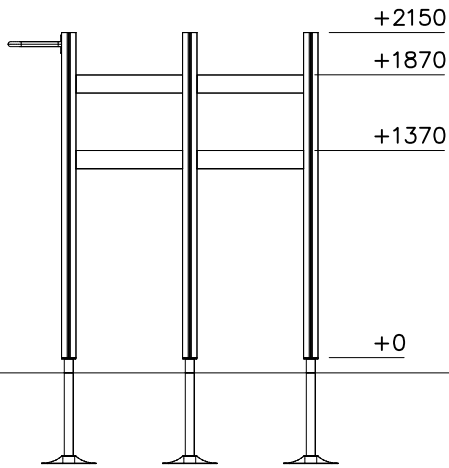

DATE: 13.6.2024

1:50

A

B