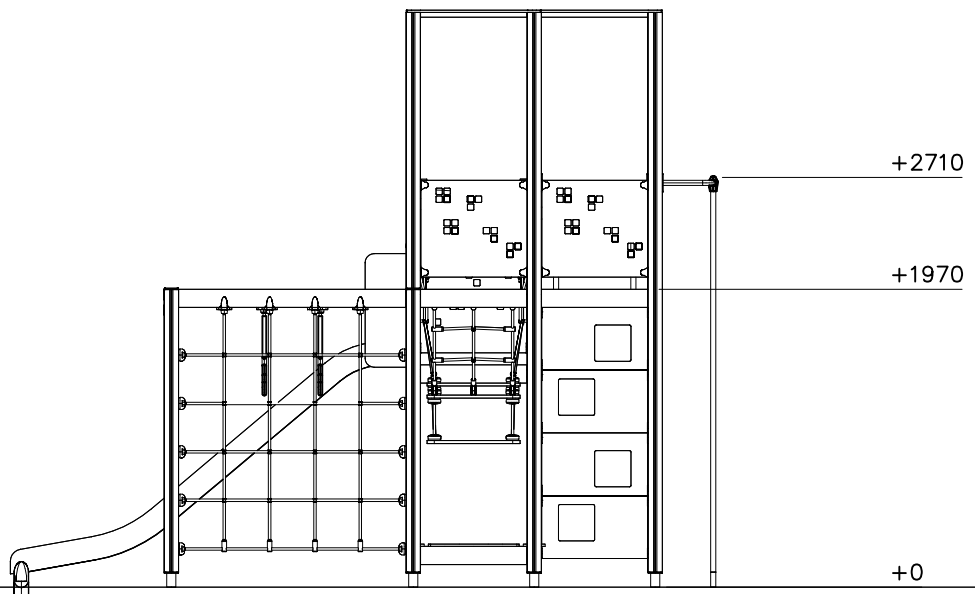

137132M

- EN/AS Impact Area 47.5 m²
- - - Falling Space 47.5 m²
Max Falling Height 1970 mm

1:50

1:50

		
<p>$h < 600$</p> <p>Without movement and therefore without Impact Area</p>	<p>Totally hard surfaces.</p> <p>Note. Lappset does <u>not recommend</u> totally hard surfaces at all.</p>	<p>E.g. concrete or asphalt</p> 
<p>$h < 600$</p> <p>With movement e.g. rocking</p>	<p>Materials with very limited impact attenuating properties.</p>	<p>E.g. wood</p> 
<p>$h < 1000$</p>	<p>Materials with significant impact attenuating properties.</p>	<p>fine gravel 0–8 mm</p>  <p>grass</p>  <p>unsorted sand</p> 
<p>$h < 3000$</p>	<p>Loose fill material</p> <p>E.g. sand/gravel 0,25...8 mm D60/D10<3,0 Woodchips 5...30 mm bark 20...80 mm</p>	 <p>\underline{S} \underline{h}</p> <p>30 cm < 2,0 m</p> <p>40 cm < 3,0 m</p>
	<p>Syntethic granulates</p> <p>\underline{S} \underline{h}</p> <p>40 mm ~> 1,2...1,3 m</p> <p>50 mm ~> 1,5...1,7 m</p> <p>60 mm ~> 1,8...2,0 m</p> <p>70 mm ~> 2,1...2,5 m</p> <p>Note. For accurate values, see manufacturer's instructions.</p>	