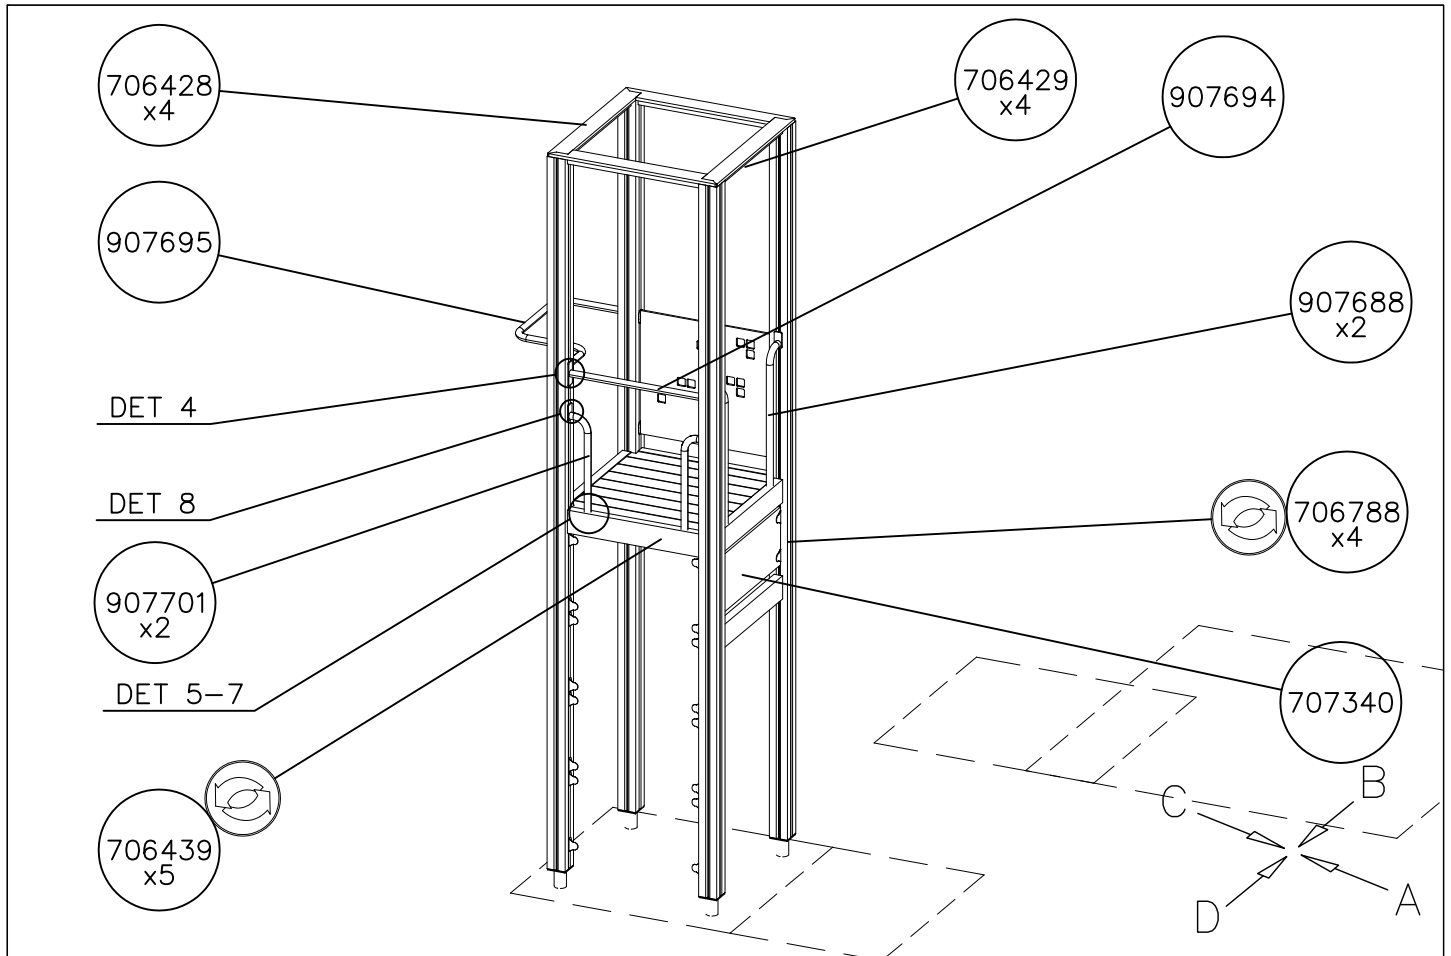

137132M

- EN/AS Impact Area 47.5 m²
- - - Falling Space 47.5 m²
Max Falling Height 1970 mm

1:50

1:50

		
<p>$h < 600$</p> <p>Without movement and therefore without Impact Area</p>	<p>Totally hard surfaces.</p> <p>Note. Lappset does <u>not recommend</u> totally hard surfaces at all.</p>	<p>E.g. concrete or asphalt</p> 
<p>$h < 600$</p> <p>With movement e.g. rocking</p>	<p>Materials with very limited impact attenuating properties.</p>	<p>E.g. wood</p> 
<p>$h < 1000$</p>	<p>Materials with significant impact attenuating properties.</p>	<p>fine gravel 0–8 mm</p>  <p>grass</p>  <p>unsorted sand</p> 
<p>$h < 3000$</p>	<p>Loose fill material</p> <p>E.g. sand/gravel 0,25...8 mm D60/D10<3,0 Woodchips 5...30 mm bark 20...80 mm</p>	 <p>\underline{S} \underline{h}</p> <p>30 cm < 2,0 m</p> <p>40 cm < 3,0 m</p>
	<p>Syntethic granulates</p> <p>\underline{S} \underline{h}</p> <p>40 mm ~> 1,2...1,3 m</p> <p>50 mm ~> 1,5...1,7 m</p> <p>60 mm ~> 1,8...2,0 m</p> <p>70 mm ~> 2,1...2,5 m</p> <p>Note. For accurate values, see manufacturer's instructions.</p>	