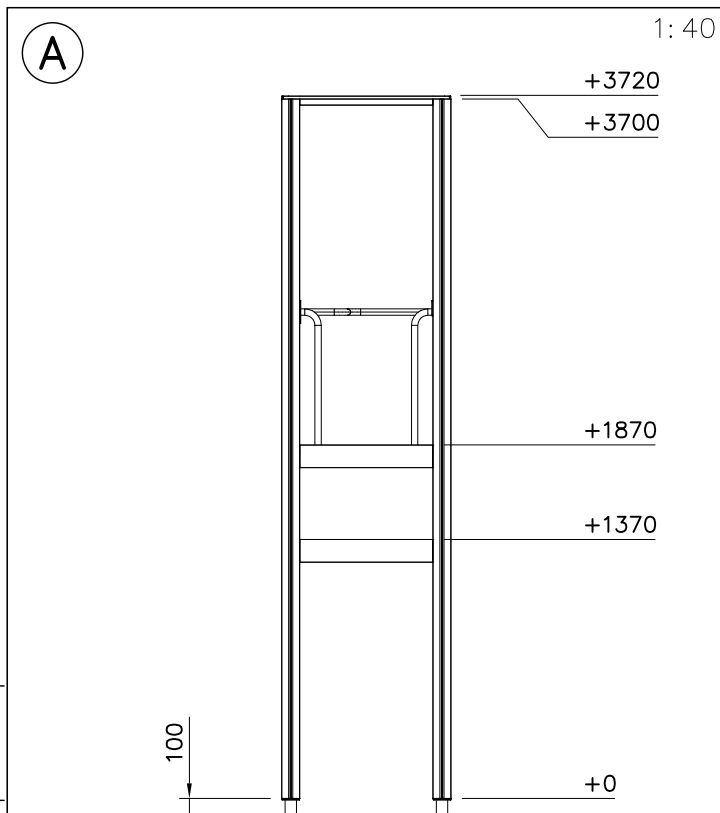

980114  Ø4x20	PCS		PCS		PCS		PCS		PCS		PCS
	8										
	PCS		PCS		PCS		PCS		PCS		PCS
	PCS		PCS		PCS		PCS		PCS		PCS
	PCS		PCS		PCS		PCS		PCS		PCS

- EN/AS Impact Area 36.4 m²
- - - Falling Space 36.4 m²
Max Falling Height 1970 mm

137132M

- EN/AS Impact Area 47.5 m²
- - - Falling Space 47.5 m²
Max Falling Height 1970 mm

1:50

1:50

		
<p>$h < 600$</p> <p>Without movement and therefore without Impact Area</p>	<p>Totally hard surfaces.</p> <p>Note. Lappset does <u>not recommend</u> totally hard surfaces at all.</p>	<p>E.g. concrete or asphalt</p> 
<p>$h < 600$</p> <p>With movement e.g. rocking</p>	<p>Materials with very limited impact attenuating properties.</p>	<p>E.g. wood</p> 
<p>$h < 1000$</p>	<p>Materials with significant impact attenuating properties.</p>	<p>fine gravel 0–8 mm</p>  <p>grass</p>  <p>unsorted sand</p> 
<p>$h < 3000$</p>	<p>Loose fill material</p> <p>E.g. sand/gravel 0,25...8 mm D60/D10<3,0 Woodchips 5...30 mm bark 20...80 mm</p>	 <p>\underline{S} \underline{h}</p> <p>30 cm < 2,0 m</p> <p>40 cm < 3,0 m</p>
	<p>Syntethic granulates</p> <p>\underline{S} \underline{h}</p> <p>40 mm ~> 1,2...1,3 m</p> <p>50 mm ~> 1,5...1,7 m</p> <p>60 mm ~> 1,8...2,0 m</p> <p>70 mm ~> 2,1...2,5 m</p> <p>Note. For accurate values, see manufacturer's instructions.</p>	