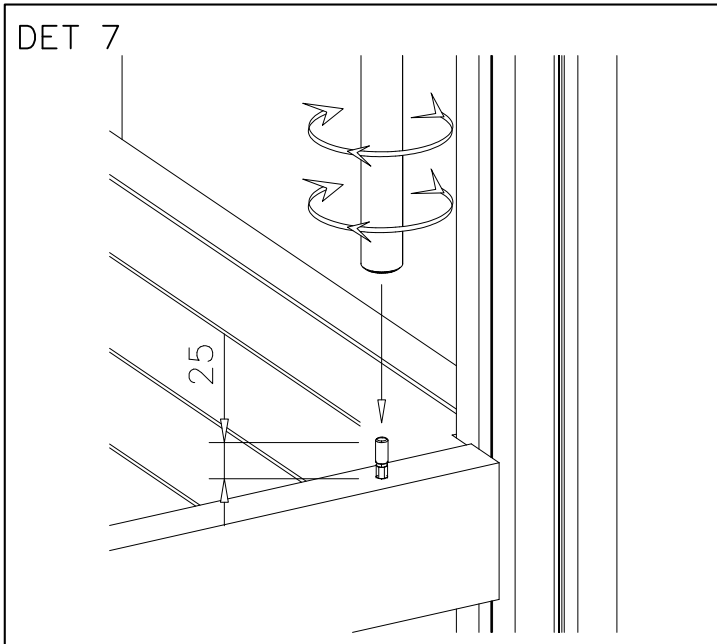

137132M

- EN/AS Impact Area 47.5 m²
- - - Falling Space 47.5 m²
Max Falling Height 1970 mm

1:50

1:50

		
<p>$h < 600$</p> <p>Without movement and therefore without Impact Area</p>	<p>Totally hard surfaces.</p> <p>Note. Lappset does <u>not recommend</u> totally hard surfaces at all.</p>	<p>E.g. concrete or asphalt</p> 
<p>$h < 600$</p> <p>With movement e.g. rocking</p>	<p>Materials with very limited impact attenuating properties.</p>	<p>E.g. wood</p> 
<p>$h < 1000$</p>	<p>Materials with significant impact attenuating properties.</p>	<p>fine gravel 0–8 mm</p>  <p>grass</p>  <p>unsorted sand</p> 
<p>$h < 3000$</p>	<p>Loose fill material</p> <p>E.g. sand/gravel 0,25...8 mm D60/D10<3,0 Woodchips 5...30 mm bark 20...80 mm</p>	 <p>\underline{S} \underline{h}</p> <p>30 cm < 2,0 m</p> <p>40 cm < 3,0 m</p>
	<p>Syntethic granulates</p> <p>\underline{S} \underline{h}</p> <p>40 mm ~> 1,2...1,3 m</p> <p>50 mm ~> 1,5...1,7 m</p> <p>60 mm ~> 1,8...2,0 m</p> <p>70 mm ~> 2,1...2,5 m</p> <p>Note. For accurate values, see manufacturer's instructions.</p>	