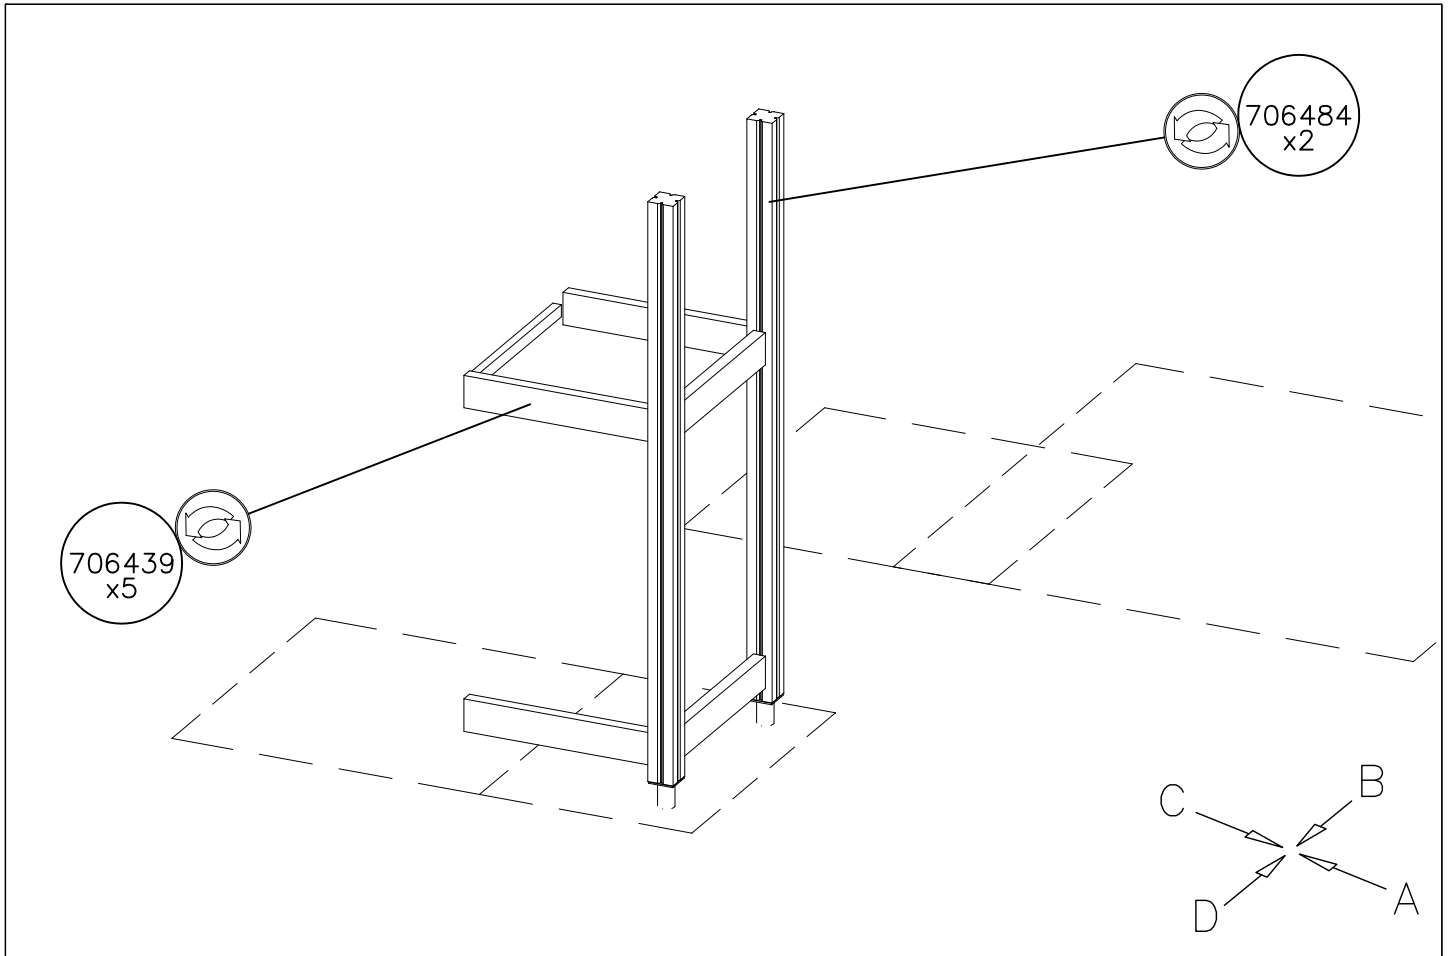

137132M

- EN/AS Impact Area 47.5 m²
- - - Falling Space 47.5 m²
Max Falling Height 1970 mm

1:50

1:50

		
<p>$h < 600$</p> <p>Without movement and therefore without Impact Area</p>	<p>Totally hard surfaces.</p> <p>Note. Lappset does <u>not recommend</u> totally hard surfaces at all.</p>	<p>E.g. concrete or asphalt</p> 
<p>$h < 600$</p> <p>With movement e.g. rocking</p>	<p>Materials with very limited impact attenuating properties.</p>	<p>E.g. wood</p> 
<p>$h < 1000$</p>	<p>Materials with significant impact attenuating properties.</p>	<p>fine gravel 0–8 mm</p>  <p>grass</p>  <p>unsorted sand</p> 
<p>$h < 3000$</p>	<p>Loose fill material</p> <p>E.g. sand/gravel 0,25...8 mm D60/D10<3,0 Woodchips 5...30 mm bark 20...80 mm</p>	 <p>\underline{S} \underline{h}</p> <p>30 cm < 2,0 m</p> <p>40 cm < 3,0 m</p>
	<p>Syntethic granulates</p> <p>\underline{S} \underline{h}</p> <p>40 mm ~> 1,2...1,3 m</p> <p>50 mm ~> 1,5...1,7 m</p> <p>60 mm ~> 1,8...2,0 m</p> <p>70 mm ~> 2,1...2,5 m</p> <p>Note. For accurate values, see manufacturer's instructions.</p>	