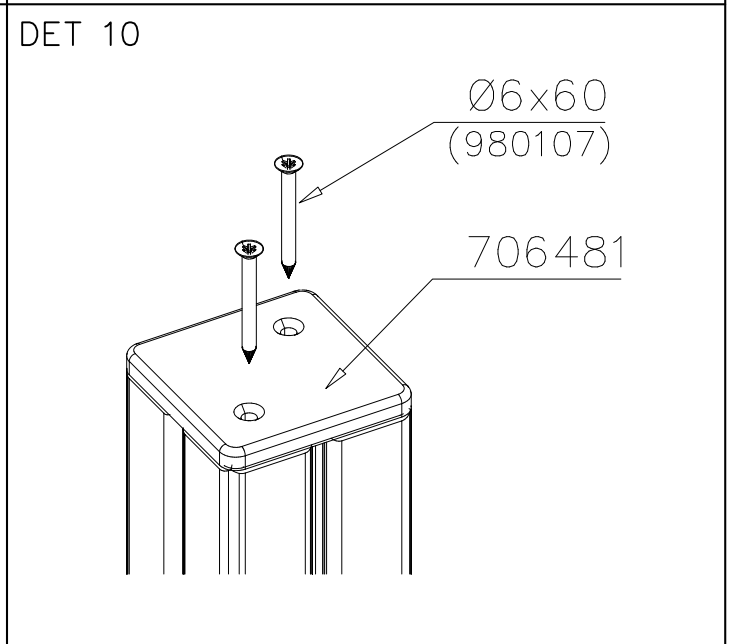

137132M

- EN/AS Impact Area 47.5 m²
- - - Falling Space 47.5 m²
Max Falling Height 1970 mm

1:50

1:50

		
<p>$h < 600$</p> <p>Without movement and therefore without Impact Area</p>	<p>Totally hard surfaces.</p> <p>Note. Lappset does <u>not recommend</u> totally hard surfaces at all.</p>	<p>E.g. concrete or asphalt</p> 
<p>$h < 600$</p> <p>With movement e.g. rocking</p>	<p>Materials with very limited impact attenuating properties.</p>	<p>E.g. wood</p> 
<p>$h < 1000$</p>	<p>Materials with significant impact attenuating properties.</p>	<p>fine gravel 0–8 mm</p>  <p>grass</p>  <p>unsorted sand</p> 
<p>$h < 3000$</p>	<p>Loose fill material</p> <p>E.g. sand/gravel 0,25...8 mm D60/D10<3,0 Woodchips 5...30 mm bark 20...80 mm</p>	 <p>\underline{S} \underline{h}</p> <p>30 cm < 2,0 m</p> <p>40 cm < 3,0 m</p>
	<p>Syntethic granulates</p> <p>\underline{S} \underline{h}</p> <p>40 mm ~> 1,2...1,3 m</p> <p>50 mm ~> 1,5...1,7 m</p> <p>60 mm ~> 1,8...2,0 m</p> <p>70 mm ~> 2,1...2,5 m</p> <p>Note. For accurate values, see manufacturer's instructions.</p>	