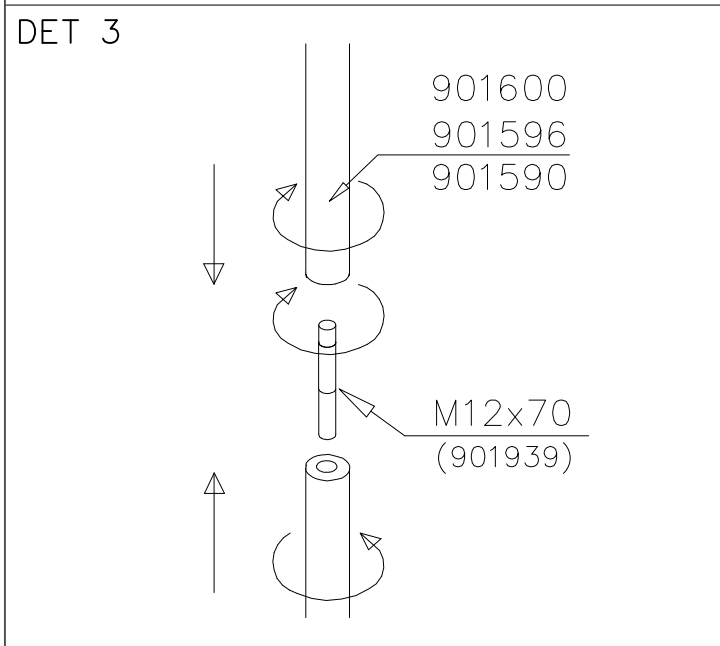

DET 1

DET 2

① 900240	PCS	② 900727	PCS
	1		1
Ø8x70		M10x80	
	PCS		PCS
③ 907688	PCS	③ 907701	PCS
	1		1
765		545	
	PCS		PCS
	PCS		PCS
	PCS		PCS
	PCS		PCS

LAPPSET® DEEP FOUNDATION

POLE

DATE: 15.5.2014

1(1)

①	905086	PCS	②	909214	PCS
		1			1
	Ø44/13.5		M12x50		
		PCS			PCS
		PCS			PCS
		PCS			PCS
		PCS			PCS
		PCS			PCS
		PCS			PCS
		PCS			PCS

① 900240	PCS 4	② 900342	PCS 2
			
Ø8x70		M8x16	
③ 901900	PCS 2	④ 901939	PCS 1
			
20.5x36.2x56		M12x70	
⑤ 909850	PCS 1	⑥ 980150	PCS 1
			
M8x25		M8	
⑦ 901182	PCS 1	⑧ 901902	PCS 2
			
Ø11/M8x40		30.7x60.9x100	
⑨ 905086	PCS 1	⑩ 909214	PCS 1
			
Ø44/13.5		M12x50	
⑪ 907698	PCS 1	⑫ 907695	PCS 1
			
Ø33.7x2054			
⑬ 901916	PCS 1	⑭ 909519	PCS 1
			
Ø33.7x650	13	50x380x380	
	PCS		PCS