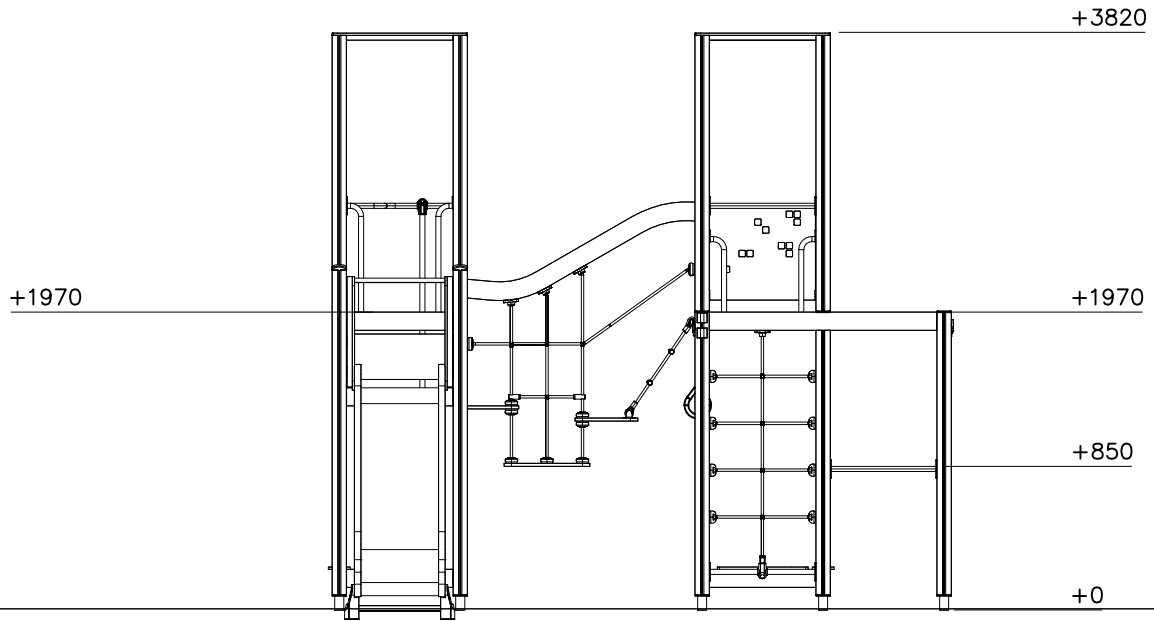

137132M

- EN/AS Impact Area 47.5 m²
- - - Falling Space 47.5 m²
Max Falling Height 1970 mm

1:50

1:50

		
<p>$h < 600$</p> <p>Without movement and therefore without Impact Area</p>	<p>Totally hard surfaces.</p> <p>Note. Lappset does <u>not recommend</u> totally hard surfaces at all.</p>	<p>E.g. concrete or asphalt</p> 
<p>$h < 600$</p> <p>With movement e.g. rocking</p>	<p>Materials with very limited impact attenuating properties.</p>	<p>E.g. wood</p> 
<p>$h < 1000$</p>	<p>Materials with significant impact attenuating properties.</p>	<p>fine gravel 0–8 mm</p>  <p>grass</p>  <p>unsorted sand</p> 
<p>$h < 3000$</p>	<p>Loose fill material</p> <p>E.g. sand/gravel 0,25...8 mm D60/D10<3,0 Woodchips 5...30 mm bark 20...80 mm</p>	 <p>\underline{S} \underline{h}</p> <p>30 cm < 2,0 m</p> <p>40 cm < 3,0 m</p>
	<p>Syntethic granulates</p> <p>\underline{S} \underline{h}</p> <p>40 mm ~> 1,2...1,3 m</p> <p>50 mm ~> 1,5...1,7 m</p> <p>60 mm ~> 1,8...2,0 m</p> <p>70 mm ~> 2,1...2,5 m</p> <p>Note. For accurate values, see manufacturer's instructions.</p>	