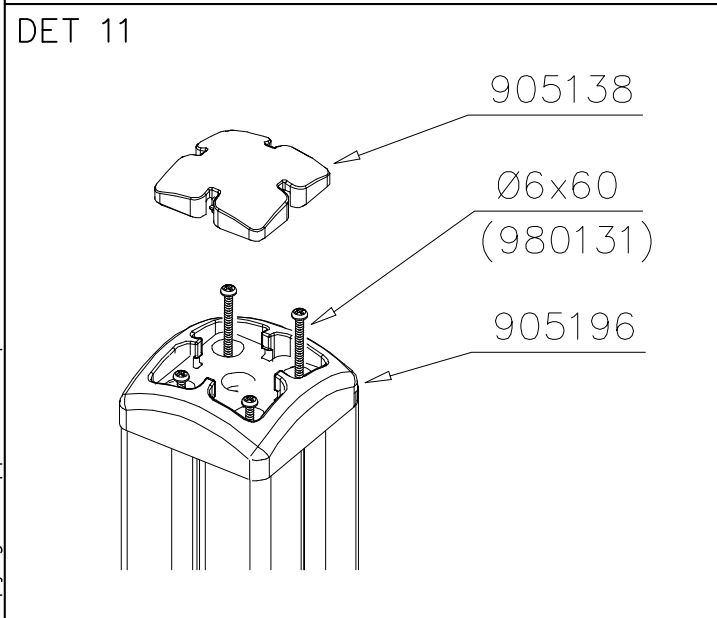

137132M

- EN/AS Impact Area 47.5 m²
- - - Falling Space 47.5 m²
Max Falling Height 1970 mm

1:50

1:50

		
<p>$h < 600$</p> <p>Without movement and therefore without Impact Area</p>	<p>Totally hard surfaces.</p> <p>Note. Lappset does <u>not recommend</u> totally hard surfaces at all.</p>	<p>E.g. concrete or asphalt</p> 
<p>$h < 600$</p> <p>With movement e.g. rocking</p>	<p>Materials with very limited impact attenuating properties.</p>	<p>E.g. wood</p> 
<p>$h < 1000$</p>	<p>Materials with significant impact attenuating properties.</p>	<p>fine gravel 0–8 mm</p>  <p>grass</p>  <p>unsorted sand</p> 
<p>$h < 3000$</p>	<p>Loose fill material</p> <p>E.g. sand/gravel 0,25...8 mm D60/D10<3,0 Woodchips 5...30 mm bark 20...80 mm</p>	 <p>\underline{S} \underline{h}</p> <p>30 cm < 2,0 m</p> <p>40 cm < 3,0 m</p>
	<p>Syntethic granulates</p> <p>\underline{S} \underline{h}</p> <p>40 mm ~> 1,2...1,3 m</p> <p>50 mm ~> 1,5...1,7 m</p> <p>60 mm ~> 1,8...2,0 m</p> <p>70 mm ~> 2,1...2,5 m</p> <p>Note. For accurate values, see manufacturer's instructions.</p>	