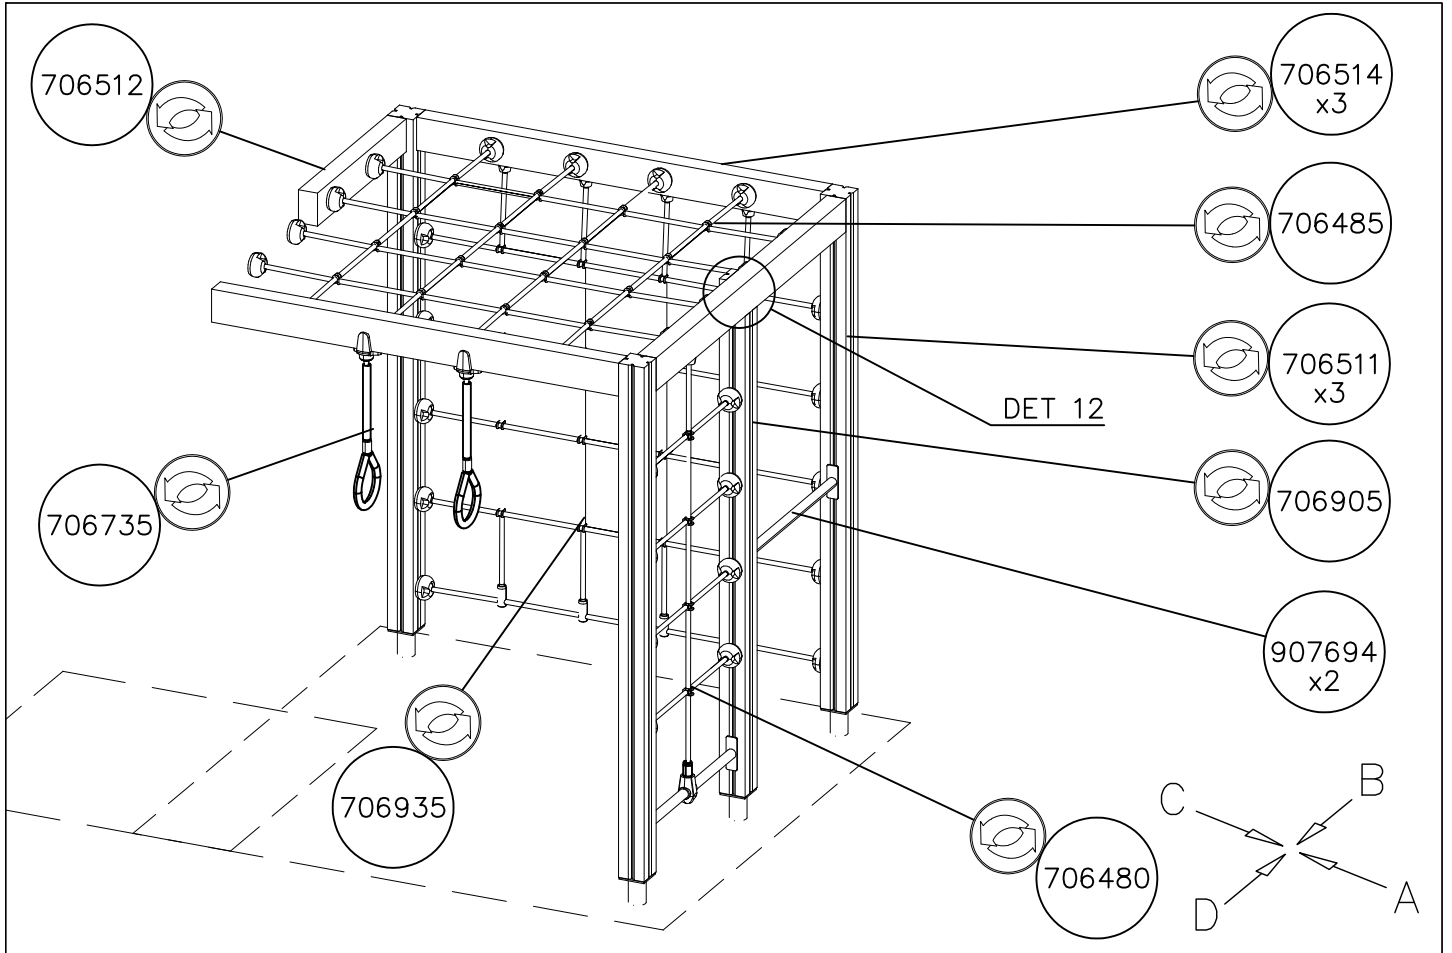

137132M

- EN/AS Impact Area 47.5 m²
- - - Falling Space 47.5 m²
Max Falling Height 1970 mm

1:50

1:50

		
<p>$h < 600$</p> <p>Without movement and therefore without Impact Area</p>	<p>Totally hard surfaces.</p> <p>Note. Lappset does <u>not recommend</u> totally hard surfaces at all.</p>	<p>E.g. concrete or asphalt</p> 
<p>$h < 600$</p> <p>With movement e.g. rocking</p>	<p>Materials with very limited impact attenuating properties.</p>	<p>E.g. wood</p> 
<p>$h < 1000$</p>	<p>Materials with significant impact attenuating properties.</p>	<p>fine gravel 0–8 mm</p>  <p>grass</p>  <p>unsorted sand</p> 
<p>$h < 3000$</p>	<p>Loose fill material</p> <p>E.g. sand/gravel 0,25...8 mm D60/D10<3,0 Woodchips 5...30 mm bark 20...80 mm</p>	 <p>\underline{S} \underline{h}</p> <p>30 cm < 2,0 m</p> <p>40 cm < 3,0 m</p>
	<p>Syntethic granulates</p> <p>\underline{S} \underline{h}</p> <p>40 mm ~> 1,2...1,3 m</p> <p>50 mm ~> 1,5...1,7 m</p> <p>60 mm ~> 1,8...2,0 m</p> <p>70 mm ~> 2,1...2,5 m</p> <p>Note. For accurate values, see manufacturer's instructions.</p>	