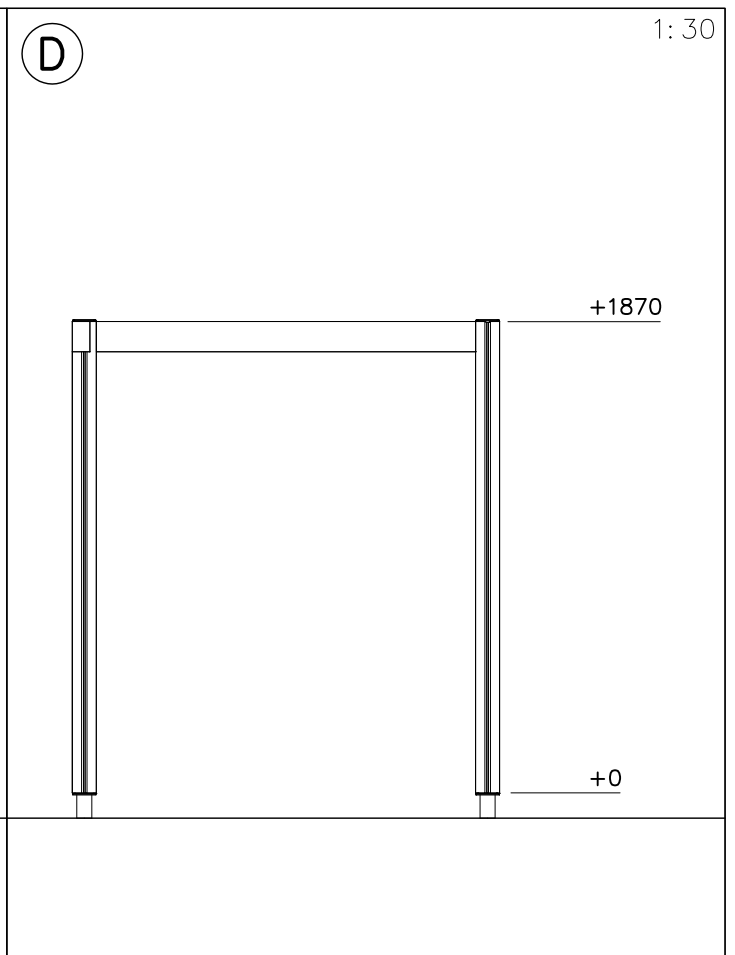

137132M

- EN/AS Impact Area 47.5 m²
- - - Falling Space 47.5 m²
Max Falling Height 1970 mm

1:50

1:50

		
<p>$h < 600$</p> <p>Without movement and therefore without Impact Area</p>	<p>Totally hard surfaces.</p> <p>Note. Lappset does <u>not recommend</u> totally hard surfaces at all.</p>	<p>E.g. concrete or asphalt</p> 
<p>$h < 600$</p> <p>With movement e.g. rocking</p>	<p>Materials with very limited impact attenuating properties.</p>	<p>E.g. wood</p> 
<p>$h < 1000$</p>	<p>Materials with significant impact attenuating properties.</p>	<p>fine gravel 0–8 mm</p>  <p>grass</p>  <p>unsorted sand</p> 
<p>$h < 3000$</p>	<p>Loose fill material</p> <p>E.g. sand/gravel 0,25...8 mm D60/D10<3,0 Woodchips 5...30 mm bark 20...80 mm</p>	 <p>\underline{S} \underline{h}</p> <p>30 cm < 2,0 m</p> <p>40 cm < 3,0 m</p>
	<p>Syntethic granulates</p> <p>\underline{S} \underline{h}</p> <p>40 mm ~> 1,2...1,3 m</p> <p>50 mm ~> 1,5...1,7 m</p> <p>60 mm ~> 1,8...2,0 m</p> <p>70 mm ~> 2,1...2,5 m</p> <p>Note. For accurate values, see manufacturer's instructions.</p>	