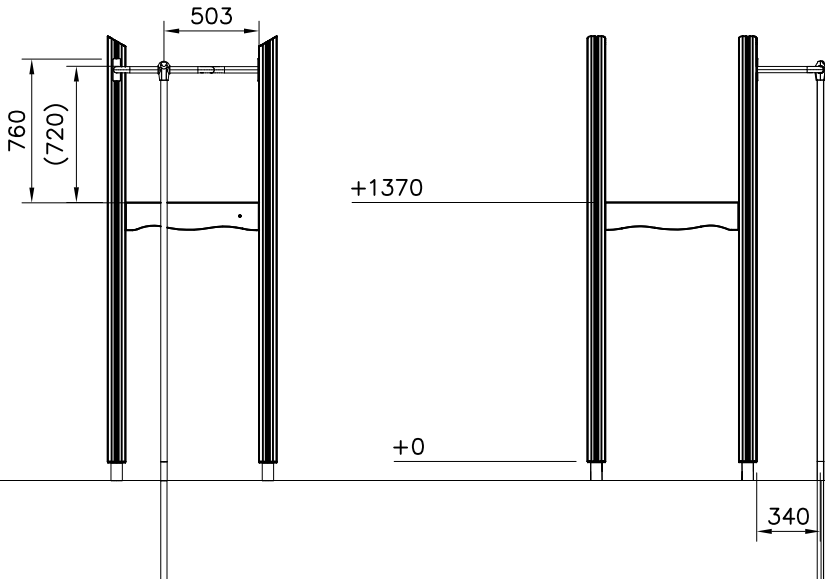

Ø7x60
(980123)

LAPPSET® DEEP FOUNDATION

POLE

DATE: 15.5.2014

1(1)

①	905086	PCS	②	909214	PCS
		1			1
	Ø44/13.5		M12x50		
		PCS			PCS
		PCS			PCS
		PCS			PCS
		PCS			PCS
		PCS			PCS
		PCS			PCS
		PCS			PCS

① 900240	PCS	② 900342	PCS
	4		2
Ø8x70		M8x16	
③ 901900	PCS	④ 901939	PCS
	2		1
20.5x36.2x56		M12x70	
⑤ 909850	PCS	⑥ 980150	PCS
	1		1
M8x25		M8	
⑦ 901182	PCS	⑧ 901902	PCS
	1		2
Ø11/M8x40		30.7x60.9x100	
⑨ 905086	PCS	⑩ 909214	PCS
	1		1
Ø44/13.5		M12x50	
⑪ 907698	PCS	⑫ 907695	PCS
	1		1
Ø33.7x2054			
⑬ 901916	PCS	⑭ 909519	PCS
	1		1
Ø33.7x650	13	50x380x380	
	PCS		PCS