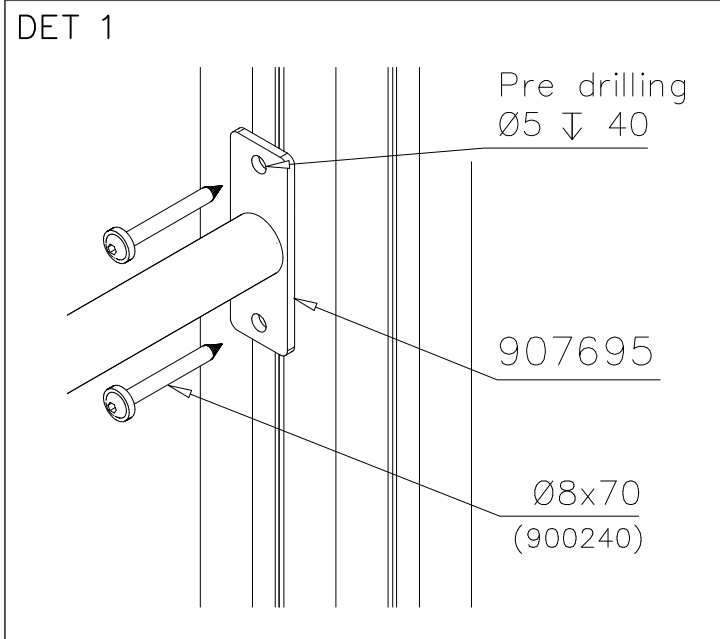

Ø7x60
(980123)

LAPPSET® DEEP FOUNDATION

POLE

DATE: 15.5.2014

1(1)

①	905086	PCS	②	909214	PCS
		1			1
	Ø44/13.5		M12x50		
		PCS			PCS
		PCS			PCS
		PCS			PCS
		PCS			PCS
		PCS			PCS
		PCS			PCS
		PCS			PCS

① 900240	PCS	② 900342	PCS
	4		2
Ø8x70		M8x16	
③ 901900	PCS	④ 901939	PCS
	2		1
20.5x36.2x56		M12x70	
⑤ 909850	PCS	⑥ 980150	PCS
	1		1
M8x25		M8	
⑦ 901182	PCS	⑧ 901902	PCS
	1		2
Ø11/M8x40		30.7x60.9x100	
⑨ 905086	PCS	⑩ 909214	PCS
	1		1
Ø44/13.5		M12x50	
⑪ 907698	PCS	⑫ 907695	PCS
	1		1
Ø33.7x2054			
⑬ 901916	PCS	⑭ 909519	PCS
	1		1
Ø33.7x650	13	50x380x380	
	PCS		PCS