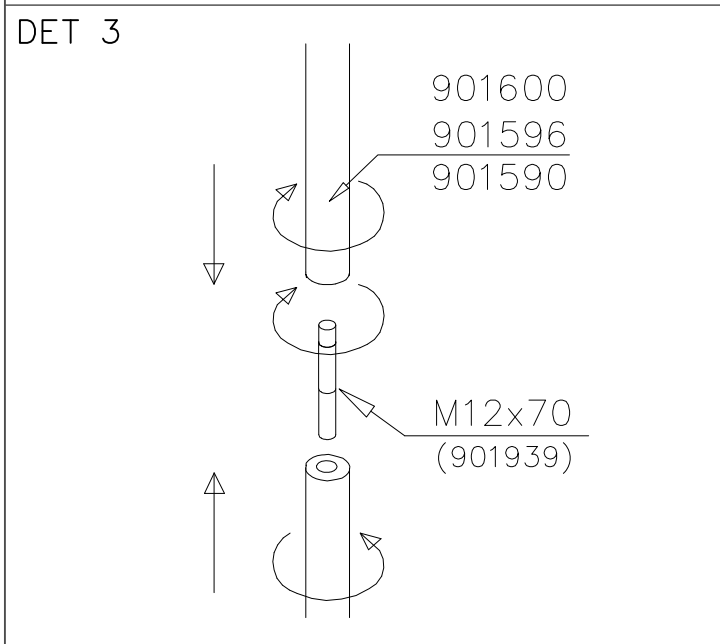

Ø7x60
(980123)

LAPPSET® DEEP FOUNDATION

POLE

DATE: 15.5.2014

1(1)

①	905086	PCS	②	909214	PCS
		1			1
	Ø44/13.5		M12x50		
		PCS			PCS
		PCS			PCS
		PCS			PCS
		PCS			PCS
		PCS			PCS
		PCS			PCS
		PCS			PCS

① 900240	PCS	② 900342	PCS
	4		2
Ø8x70		M8x16	
③ 901900	PCS	④ 901939	PCS
	2		1
20.5x36.2x56		M12x70	
⑤ 909850	PCS	⑥ 980150	PCS
	1		1
M8x25		M8	
⑦ 901182	PCS	⑧ 901902	PCS
	1		2
Ø11/M8x40		30.7x60.9x100	
⑨ 905086	PCS	⑩ 909214	PCS
	1		1
Ø44/13.5		M12x50	
⑪ 907698	PCS	⑫ 907695	PCS
	1		1
Ø33.7x2054			
⑬ 901916	PCS	⑭ 909519	PCS
	1		1
Ø33.7x650	13	50x380x380	
	PCS		PCS