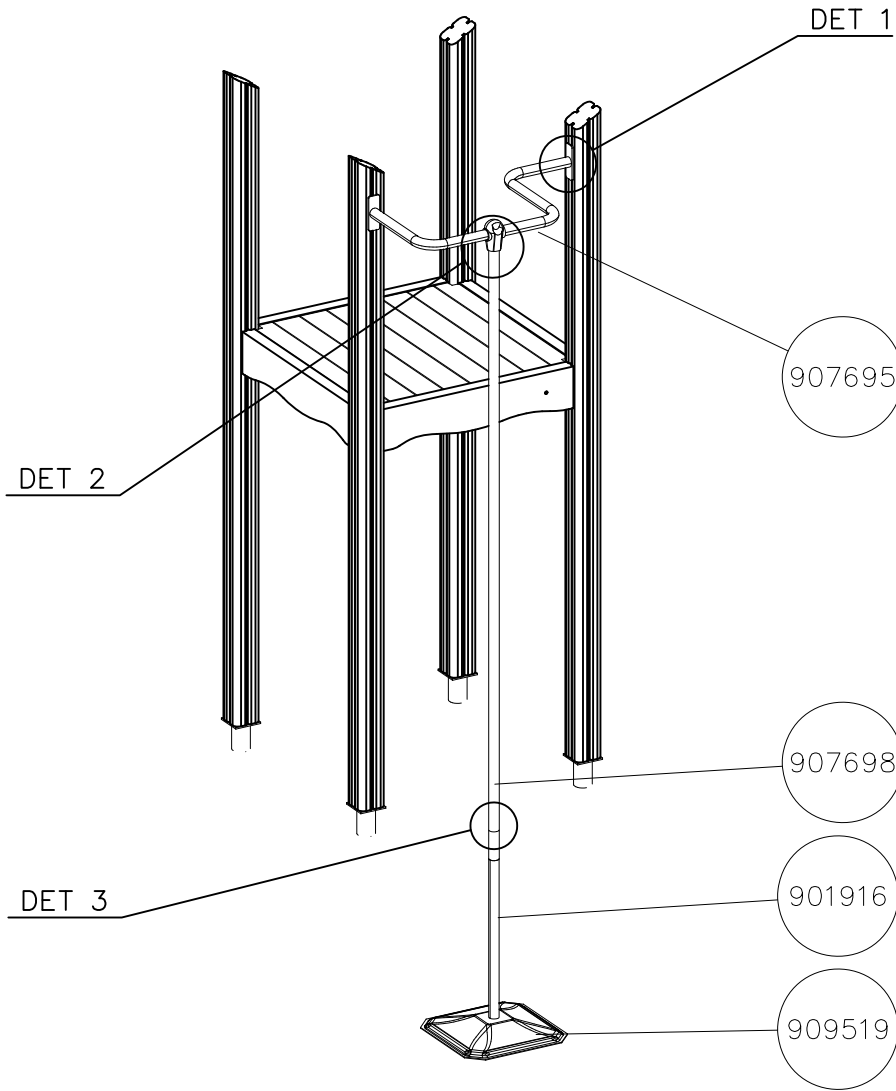

Ø7x60
(980123)

LAPPSET® DEEP FOUNDATION

POLE

DATE: 15.5.2014

1(1)

①	905086	PCS	②	909214	PCS
		1			1
	Ø44/13.5		M12x50		
		PCS			PCS
		PCS			PCS
		PCS			PCS
		PCS			PCS
		PCS			PCS
		PCS			PCS
		PCS			PCS

① 900240	PCS	② 900342	PCS
	4		2
Ø8x70		M8x16	
③ 901900	PCS	④ 901939	PCS
	2		1
20.5x36.2x56		M12x70	
⑤ 909850	PCS	⑥ 980150	PCS
	1		1
M8x25		M8	
⑦ 901182	PCS	⑧ 901902	PCS
	1		2
Ø11/M8x40		30.7x60.9x100	
⑨ 905086	PCS	⑩ 909214	PCS
	1		1
Ø44/13.5		M12x50	
⑪ 907698	PCS	⑫ 907695	PCS
	1		1
Ø33.7x2054			
⑬ 901916	PCS	⑭ 909519	PCS
	1		1
Ø33.7x650	13	50x380x380	
	PCS		PCS