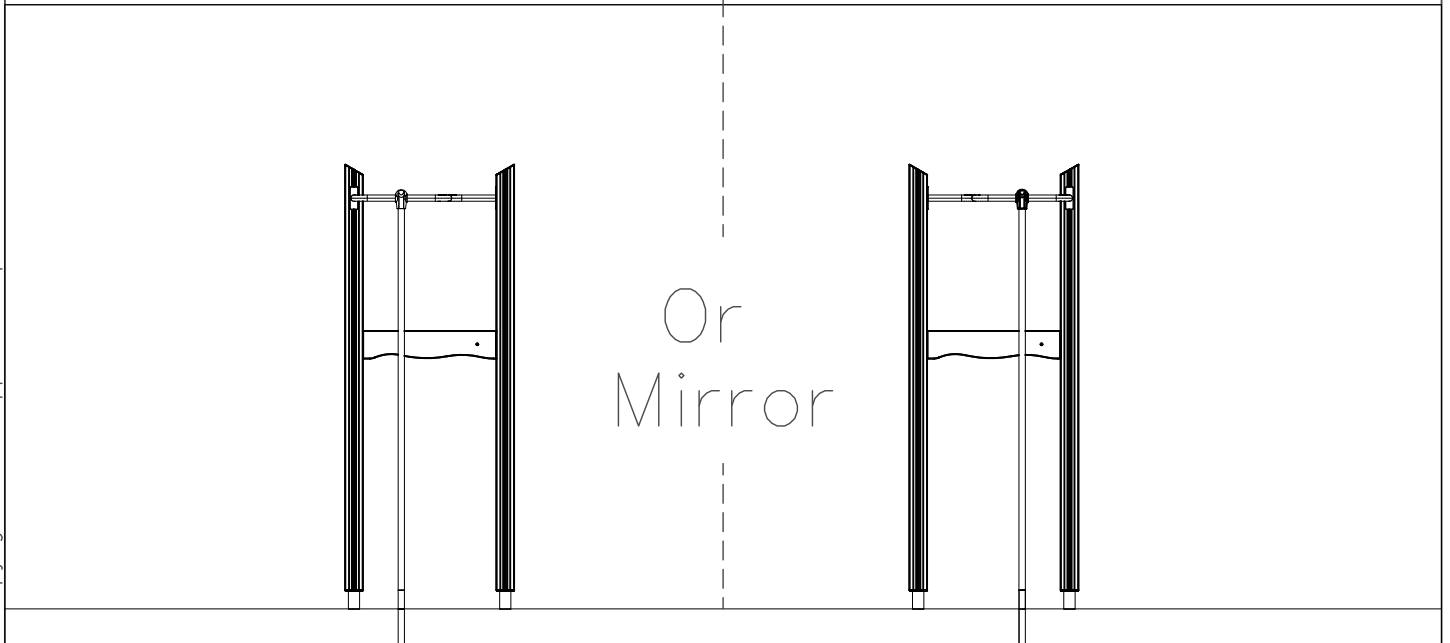

Ø7x60
(980123)

LAPPSET® DEEP FOUNDATION

POLE

DATE: 15.5.2014

1(1)

①	905086	PCS	②	909214	PCS
		1			1
	Ø44/13.5		M12x50		
		PCS			PCS
		PCS			PCS
		PCS			PCS
		PCS			PCS
		PCS			PCS
		PCS			PCS
		PCS			PCS

① 900240	PCS	② 900342	PCS
	4		2
Ø8x70		M8x16	
③ 901900	PCS	④ 901939	PCS
	2		1
20.5x36.2x56		M12x70	
⑤ 909850	PCS	⑥ 980150	PCS
	1		1
M8x25		M8	
⑦ 901182	PCS	⑧ 901902	PCS
	1		2
Ø11/M8x40		30.7x60.9x100	
⑨ 905086	PCS	⑩ 909214	PCS
	1		1
Ø44/13.5		M12x50	
⑪ 907698	PCS	⑫ 907695	PCS
	1		1
Ø33.7x2054			
⑬ 901916	PCS	⑭ 909519	PCS
	1		1
Ø33.7x650	13	50x380x380	
	PCS		PCS