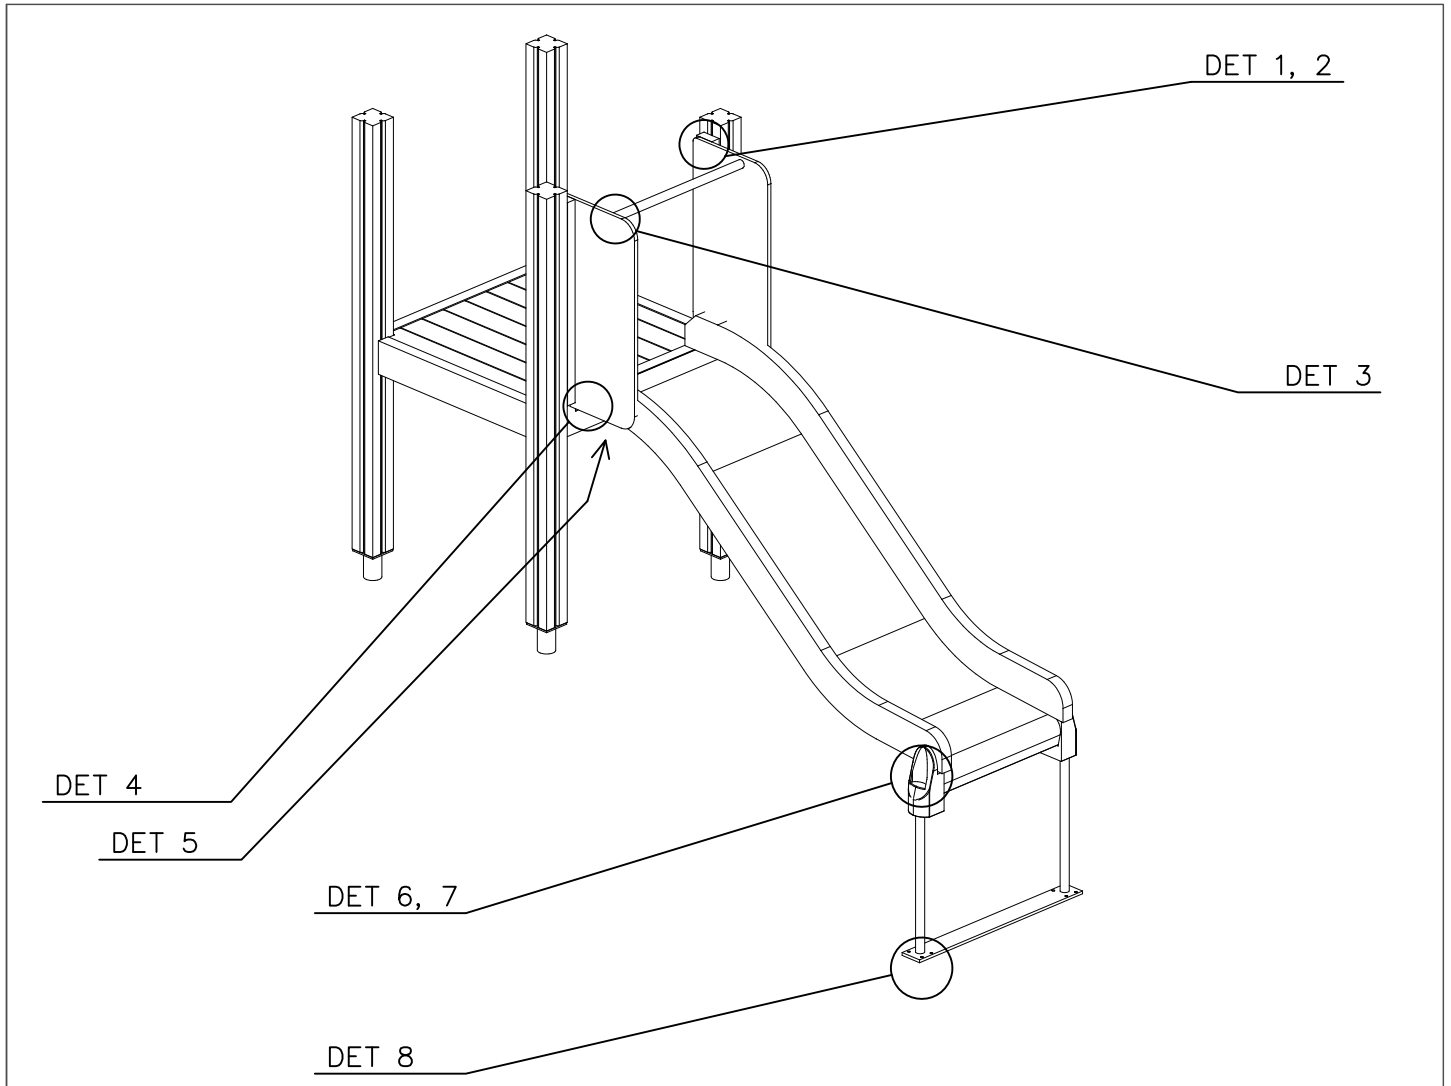

Attention !
By EN norm 1176, gaps must
be narrower than 89mm !!!

LAPPSET®
DEEP FOUNDATION

706234

DATE: 6.10.2023

1(5)

SLIDE OPTIONS		
+870 	706452-001 NATURAL 706452-614 FLORA BROWN	

WALL OPTIONS		
706371 	706371-707 GREEN	