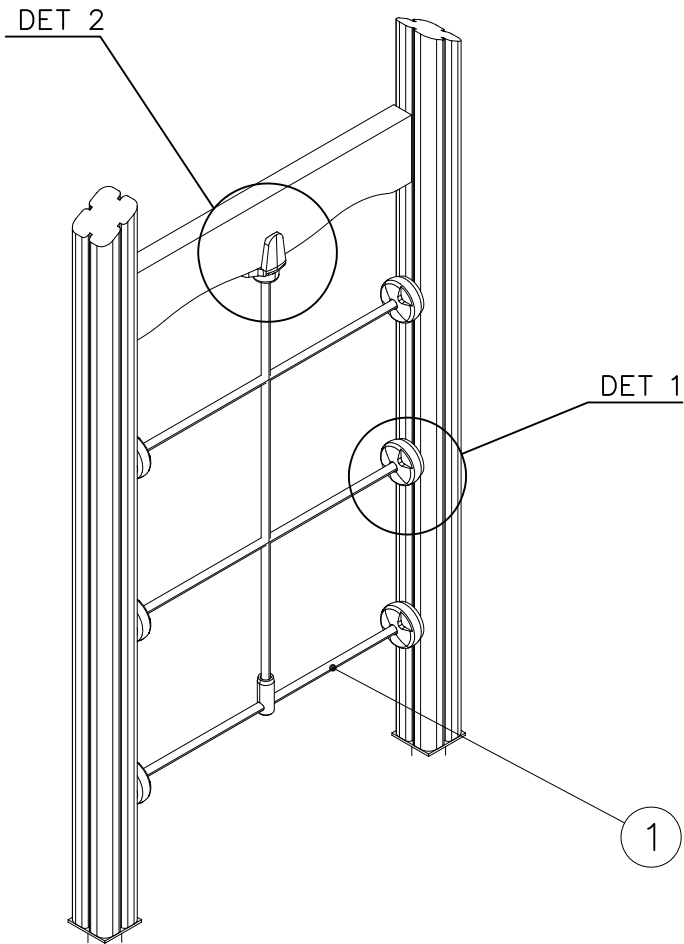

① 708879	PCS	② 903093	PCS
	1		12
705x940		Ø8x90	
③ 980123	PCS	④ 980128	PCS
	2		1
Ø7x60		Ø7x40	
	PCS		PCS
	PCS		PCS