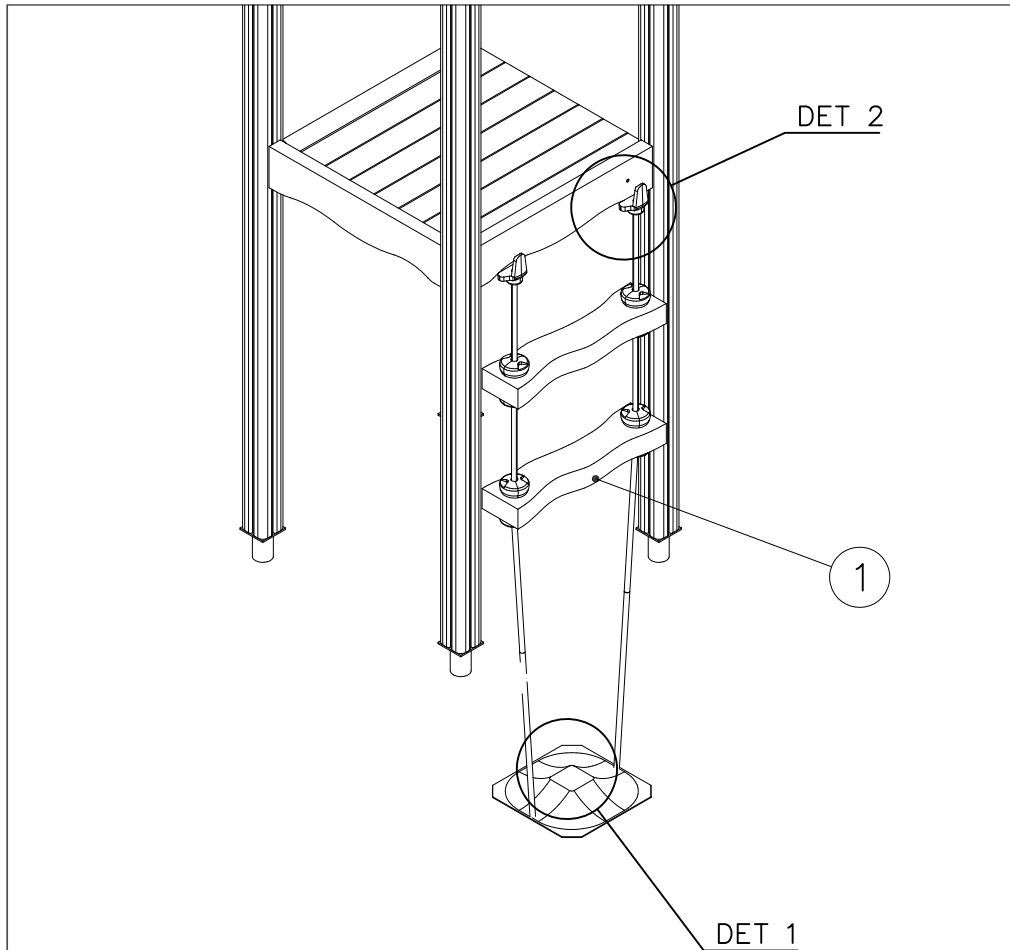

Ø7x60
(980123)

LAPPSET® DEEP FOUNDATION

POLE

DATE: 15.5.2014

1(1)

①	905086	PCS	②	909214	PCS
		1			1
	Ø44/13.5		M12x50		
		PCS			PCS
		PCS			PCS
		PCS			PCS
		PCS			PCS
		PCS			PCS
		PCS			PCS
		PCS			PCS

① 900240	PCS	② 900342	PCS
	4		2
Ø8x70		M8x16	
③ 901900	PCS	④ 901939	PCS
	2		1
20.5x36.2x56		M12x70	
⑤ 909850	PCS	⑥ 980150	PCS
	1		1
M8x25		M8	
⑦ 901182	PCS	⑧ 901902	PCS
	1		2
Ø11/M8x40		30.7x60.9x100	
⑨ 905086	PCS	⑩ 909214	PCS
	1		1
Ø44/13.5		M12x50	
⑪ 907698	PCS	⑫ 907695	PCS
	1		1
Ø33.7x2054			
⑬ 901916	PCS	⑭ 909519	PCS
	1		1
Ø33.7x650	13	50x380x380	
	PCS		PCS