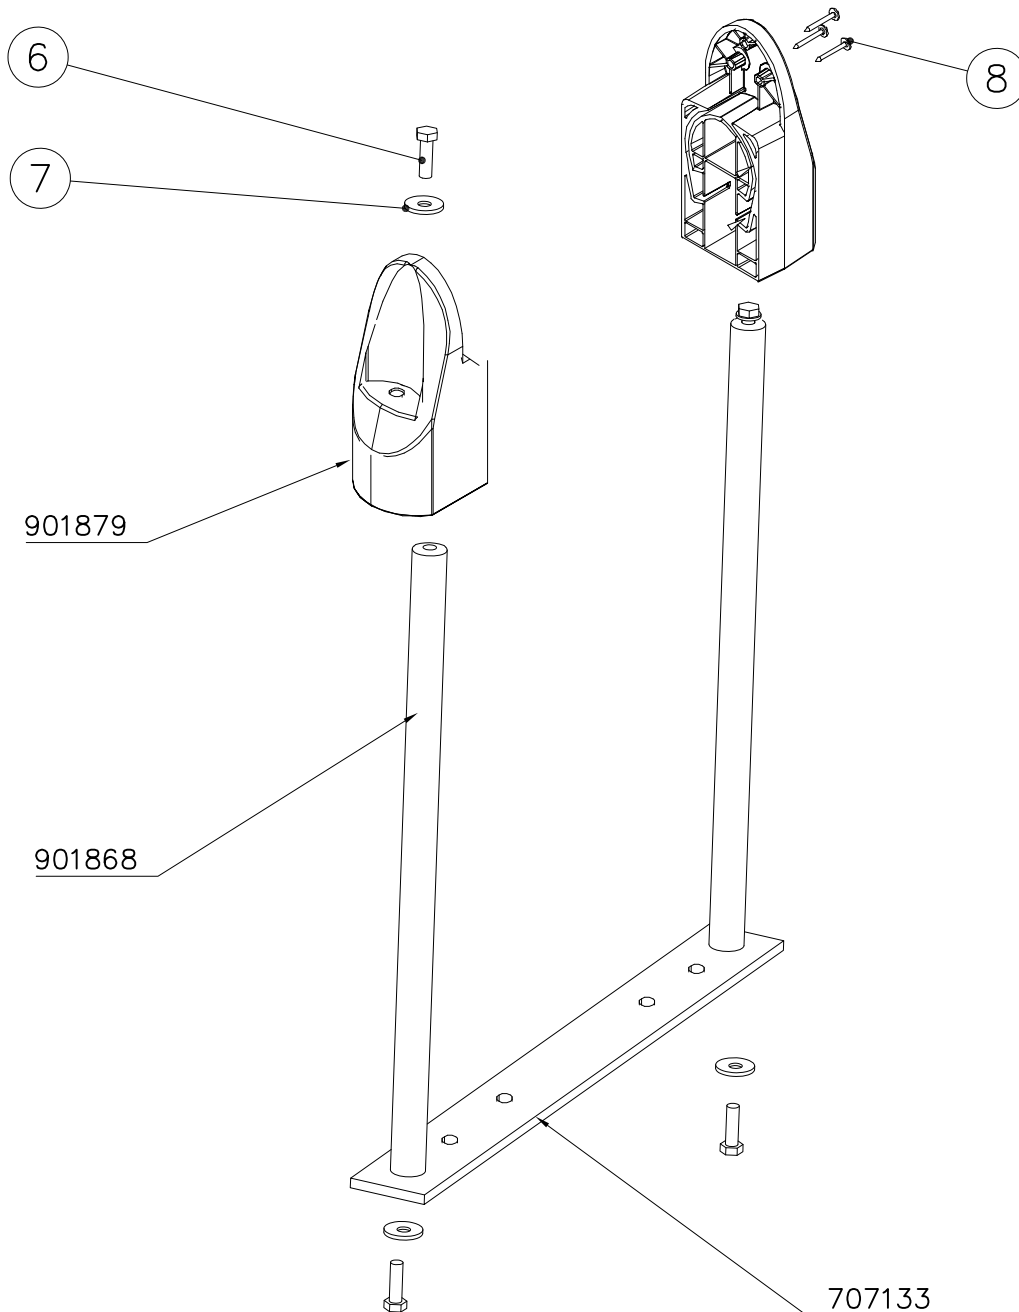

DATE: 6.10.2023

4(5)

○ 707133	PCS	○ 901868	PCS	○ 901879	PCS	⑥ 909210	PCS	⑦ 905051	PCS	⑧ 980128	PCS
	1		2		2		4		4		6
10x80x745		Ø30x598				M8x40		Ø24/8.4		Ø7x40	

DET 6

Insert sheet metal IN to the plastic cover.