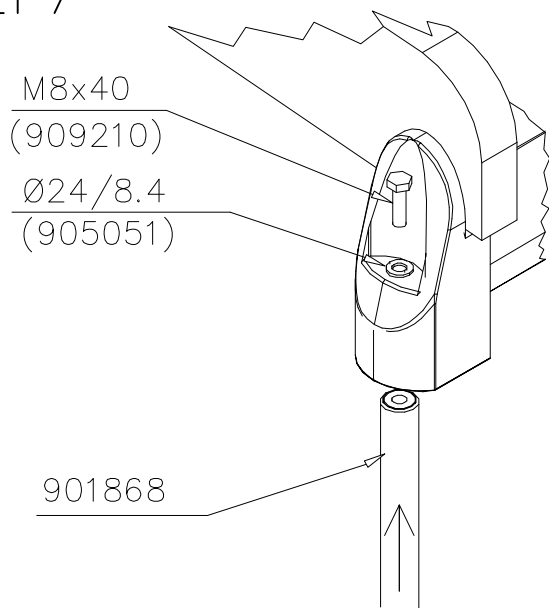

DET 6

Insert sheet metal IN to the plastic cover.

DET 7