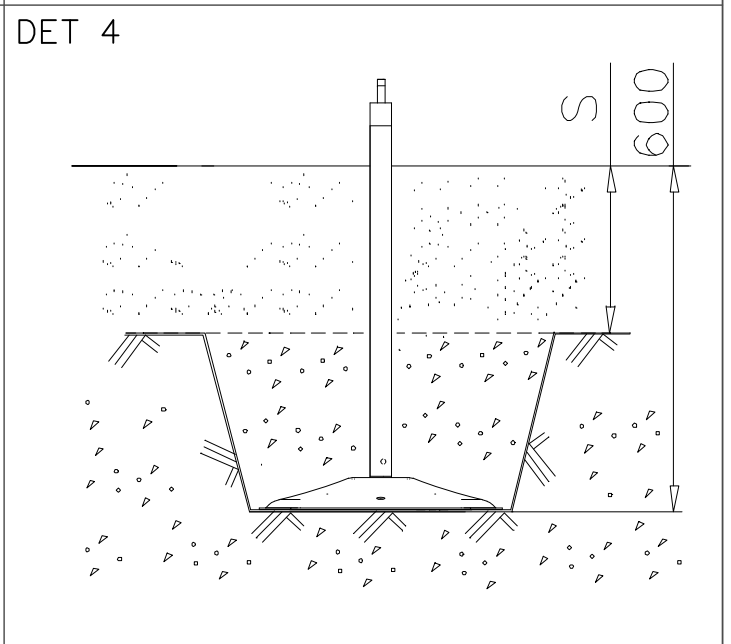

Ø7x60
(980123)

LAPPSET® DEEP FOUNDATION

POLE

DATE: 15.5.2014

1(1)

①	905086	PCS	②	909214	PCS
		1			1
	Ø44/13.5		M12x50		
		PCS			PCS
		PCS			PCS
		PCS			PCS
		PCS			PCS
		PCS			PCS
		PCS			PCS
		PCS			PCS

① 900240	PCS	② 900342	PCS
	4		2
Ø8x70		M8x16	
③ 901900	PCS	④ 901939	PCS
	2		1
20.5x36.2x56		M12x70	
⑤ 909850	PCS	⑥ 980150	PCS
	1		1
M8x25		M8	
⑦ 901182	PCS	⑧ 901902	PCS
	1		2
Ø11/M8x40		30.7x60.9x100	
⑨ 905086	PCS	⑩ 909214	PCS
	1		1
Ø44/13.5		M12x50	
⑪ 907698	PCS	⑫ 907695	PCS
	1		1
Ø33.7x2054			
⑬ 901916	PCS	⑭ 909519	PCS
	1		1
Ø33.7x650	13	50x380x380	
	PCS		PCS