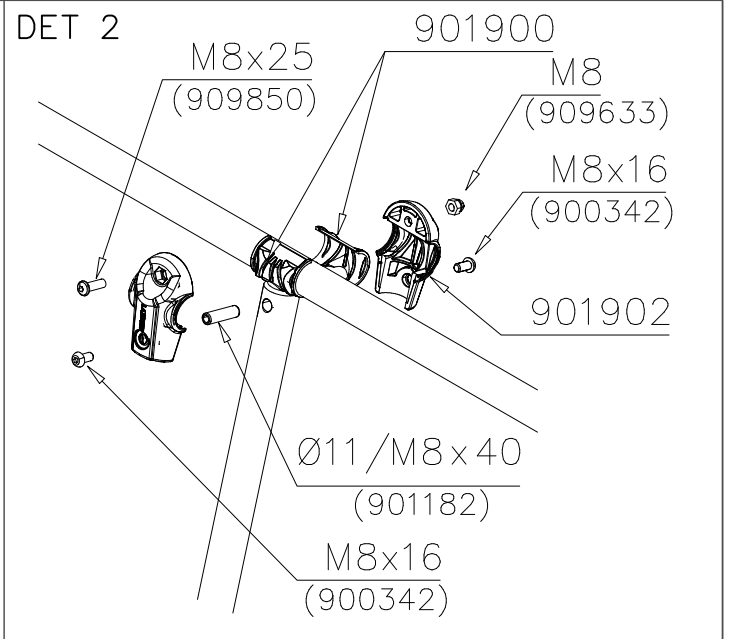

Ø7x60
(980123)

LAPPSET® DEEP FOUNDATION

POLE

DATE: 15.5.2014

1(1)

①	905086	PCS	②	909214	PCS
		1			1
	Ø44/13.5		M12x50		
		PCS			PCS
		PCS			PCS
		PCS			PCS
		PCS			PCS
		PCS			PCS
		PCS			PCS
		PCS			PCS

① 900240	PCS	② 900342	PCS
	4		2
Ø8x70		M8x16	
③ 901900	PCS	④ 901939	PCS
	2		1
20.5x36.2x56		M12x70	
⑤ 909850	PCS	⑥ 980150	PCS
	1		1
M8x25		M8	
⑦ 901182	PCS	⑧ 901902	PCS
	1		2
Ø11/M8x40		30.7x60.9x100	
⑨ 905086	PCS	⑩ 909214	PCS
	1		1
Ø44/13.5		M12x50	
⑪ 907698	PCS	⑫ 907695	PCS
	1		1
Ø33.7x2054			
⑬ 901916	PCS	⑭ 909519	PCS
	1		1
Ø33.7x650	13	50x380x380	
	PCS		PCS