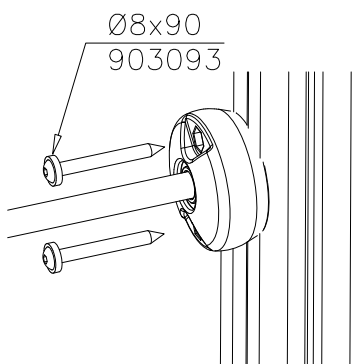

① 708879	PCS	② 903093	PCS
	1		12
705x940		Ø8x90	
③ 980123	PCS	④ 980128	PCS
	2		1
Ø7x60		Ø7x40	
	PCS		PCS
	PCS		PCS

DET 1