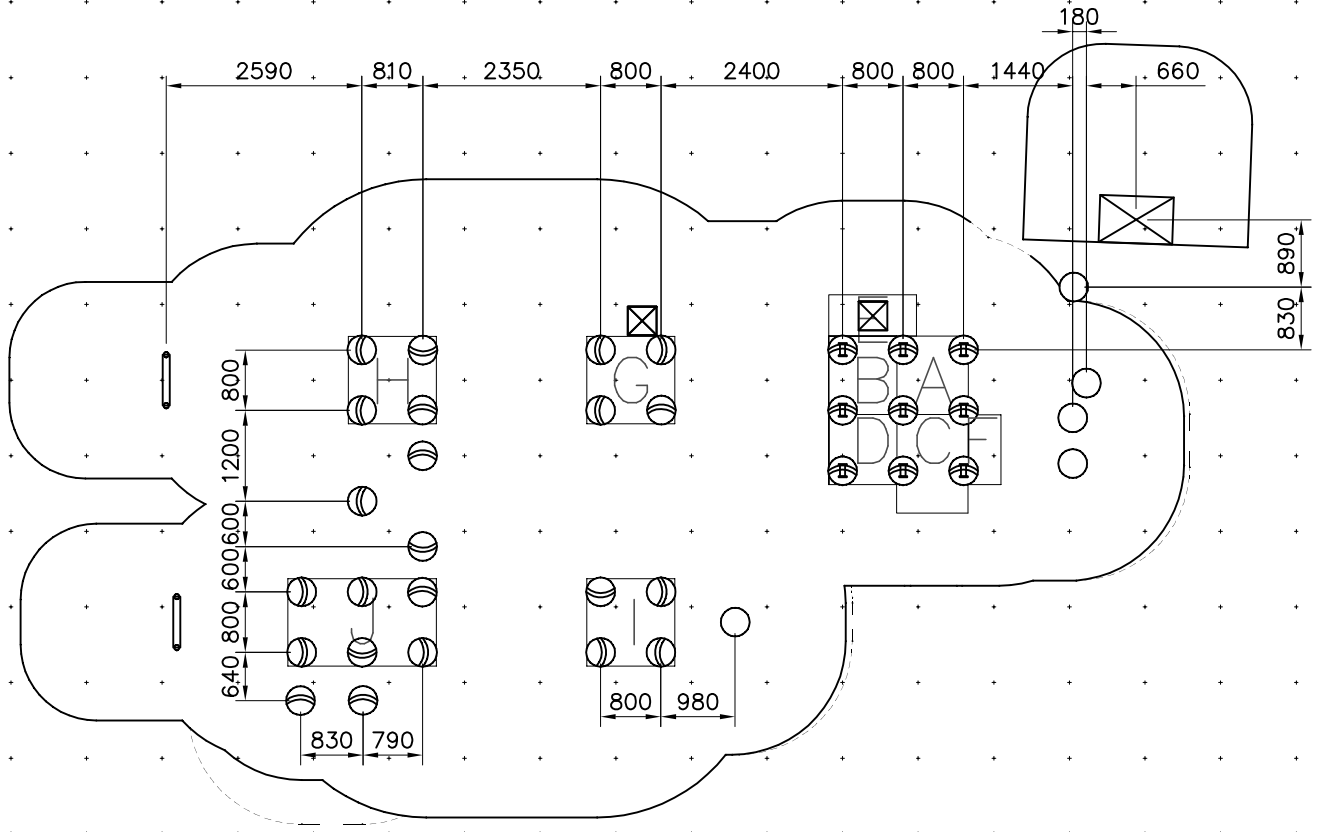

- EN/AS Impact Area 103.9 m²
- - - Falling Space 105.7 m²
- Max Falling Height 2430 mm