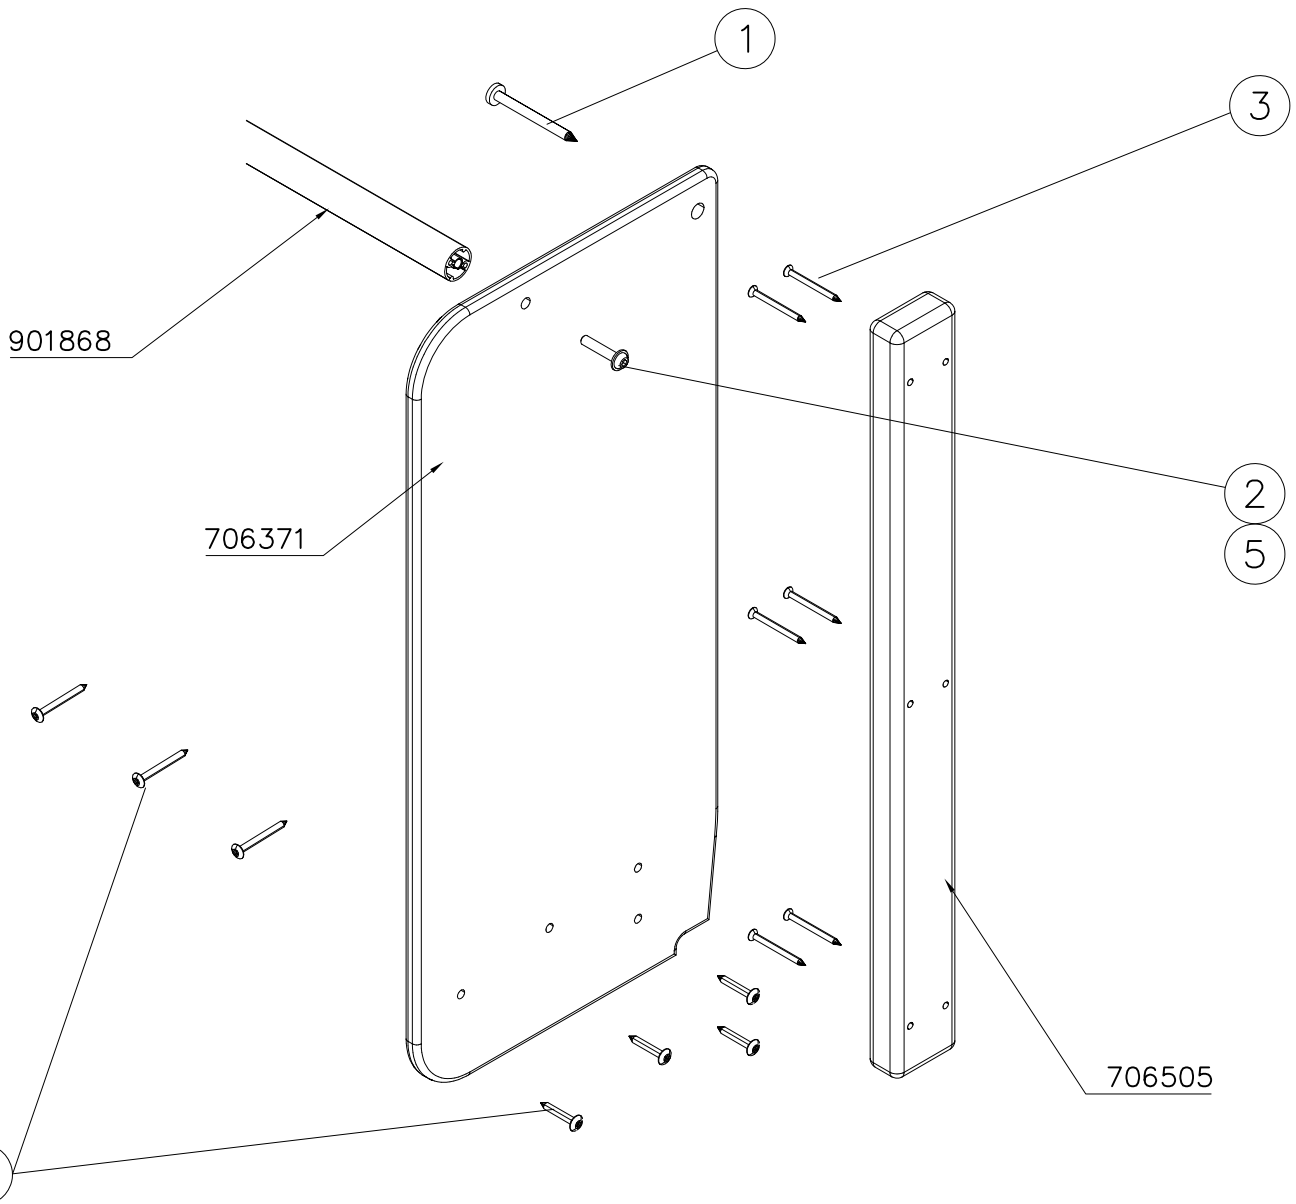

○ SLIDE	PCS	○ 706371	PCS	○ 706505	PCS	○ 901868	PCS	① 903093	PCS	② 909876	PCS
	1		2		2		1		2		2
+870		15x345x750		35x70x730		Ø34x598		Ø8x90		M8x40	
③ 980100	PCS	④ 980128	PCS	⑤ 999561	PCS						
	12		11		1						
Ø5x60		Ø7x40		10g