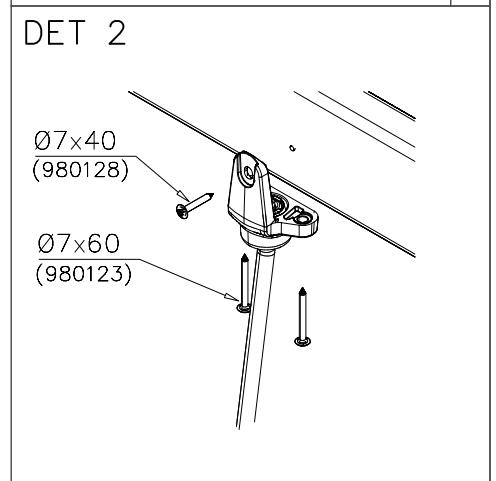

① 708923	PCS	② 980123	PCS
	1		4
		Ø7x60	
③ 980128	PCS		PCS
	2		
Ø7x40			
	PCS		PCS
	PCS		PCS