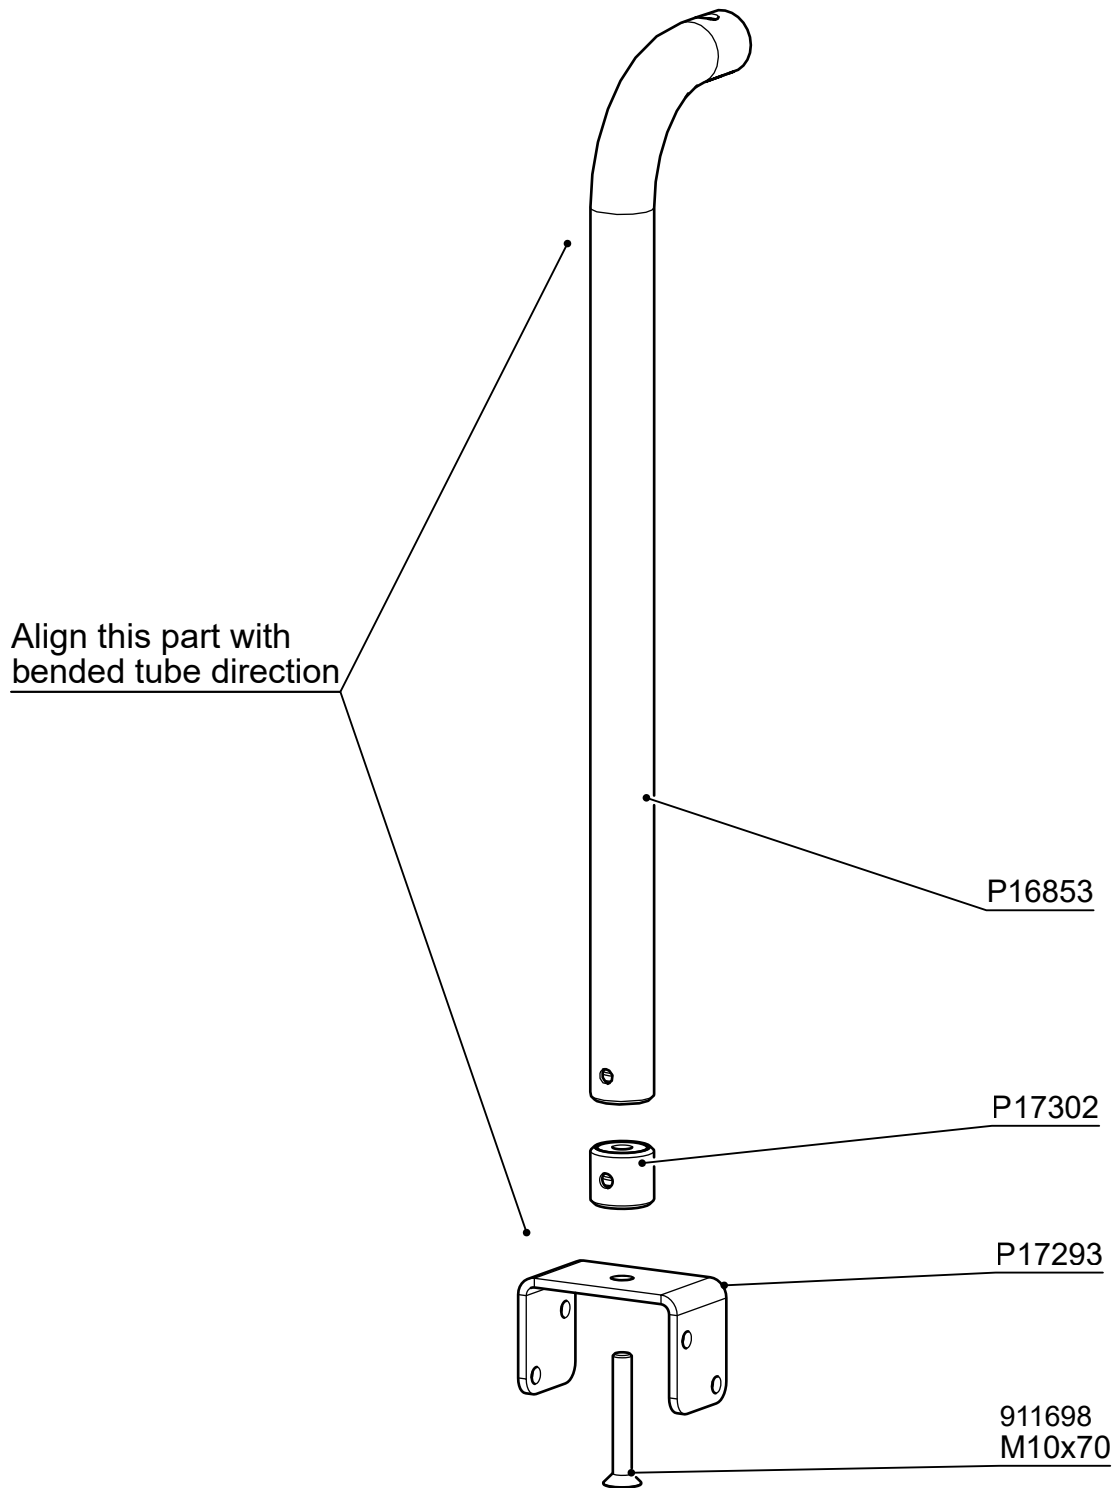

BOM ID	Item Code	Qty	Item Code
11		4	907727
14		1	909850
8		1	911698
15		7	980101
17		18	980128
10		1	980150
1		1	P10224
2		2	P10225

x7
980101
Ø4.5x70

Pre drill holes and countersunk Ø5
Note! No tangling or sharp edges allowed!