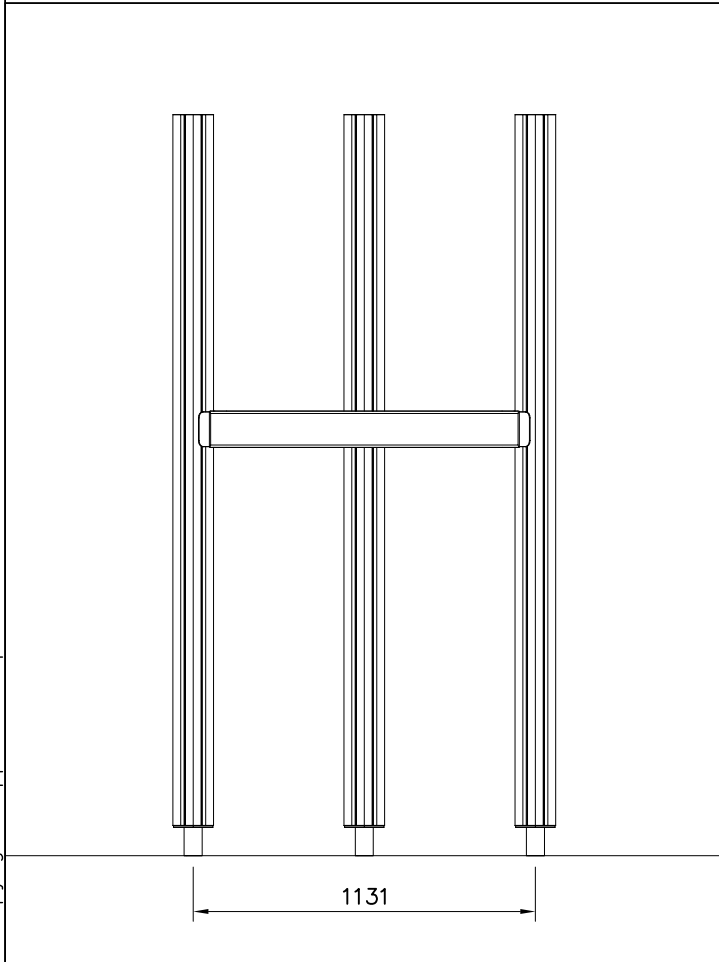

BOOM OPTIONS		
706510	706510-602	DARK BROWN
	706510-603	LIGHT BROWN
	706510-604	LIGHT GRAY
45x120x1030