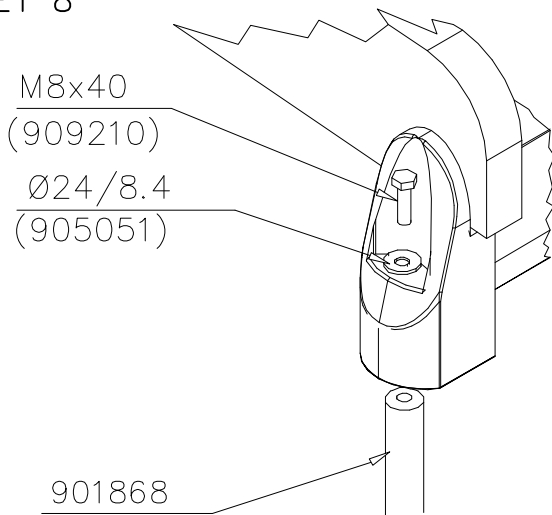

LAPPSET

DEEP FOUNDATION

DATE: 21.9.2016

5(5)

DET 7

Insert sheet metal IN to the plastic cover.

DET 8

DET 9