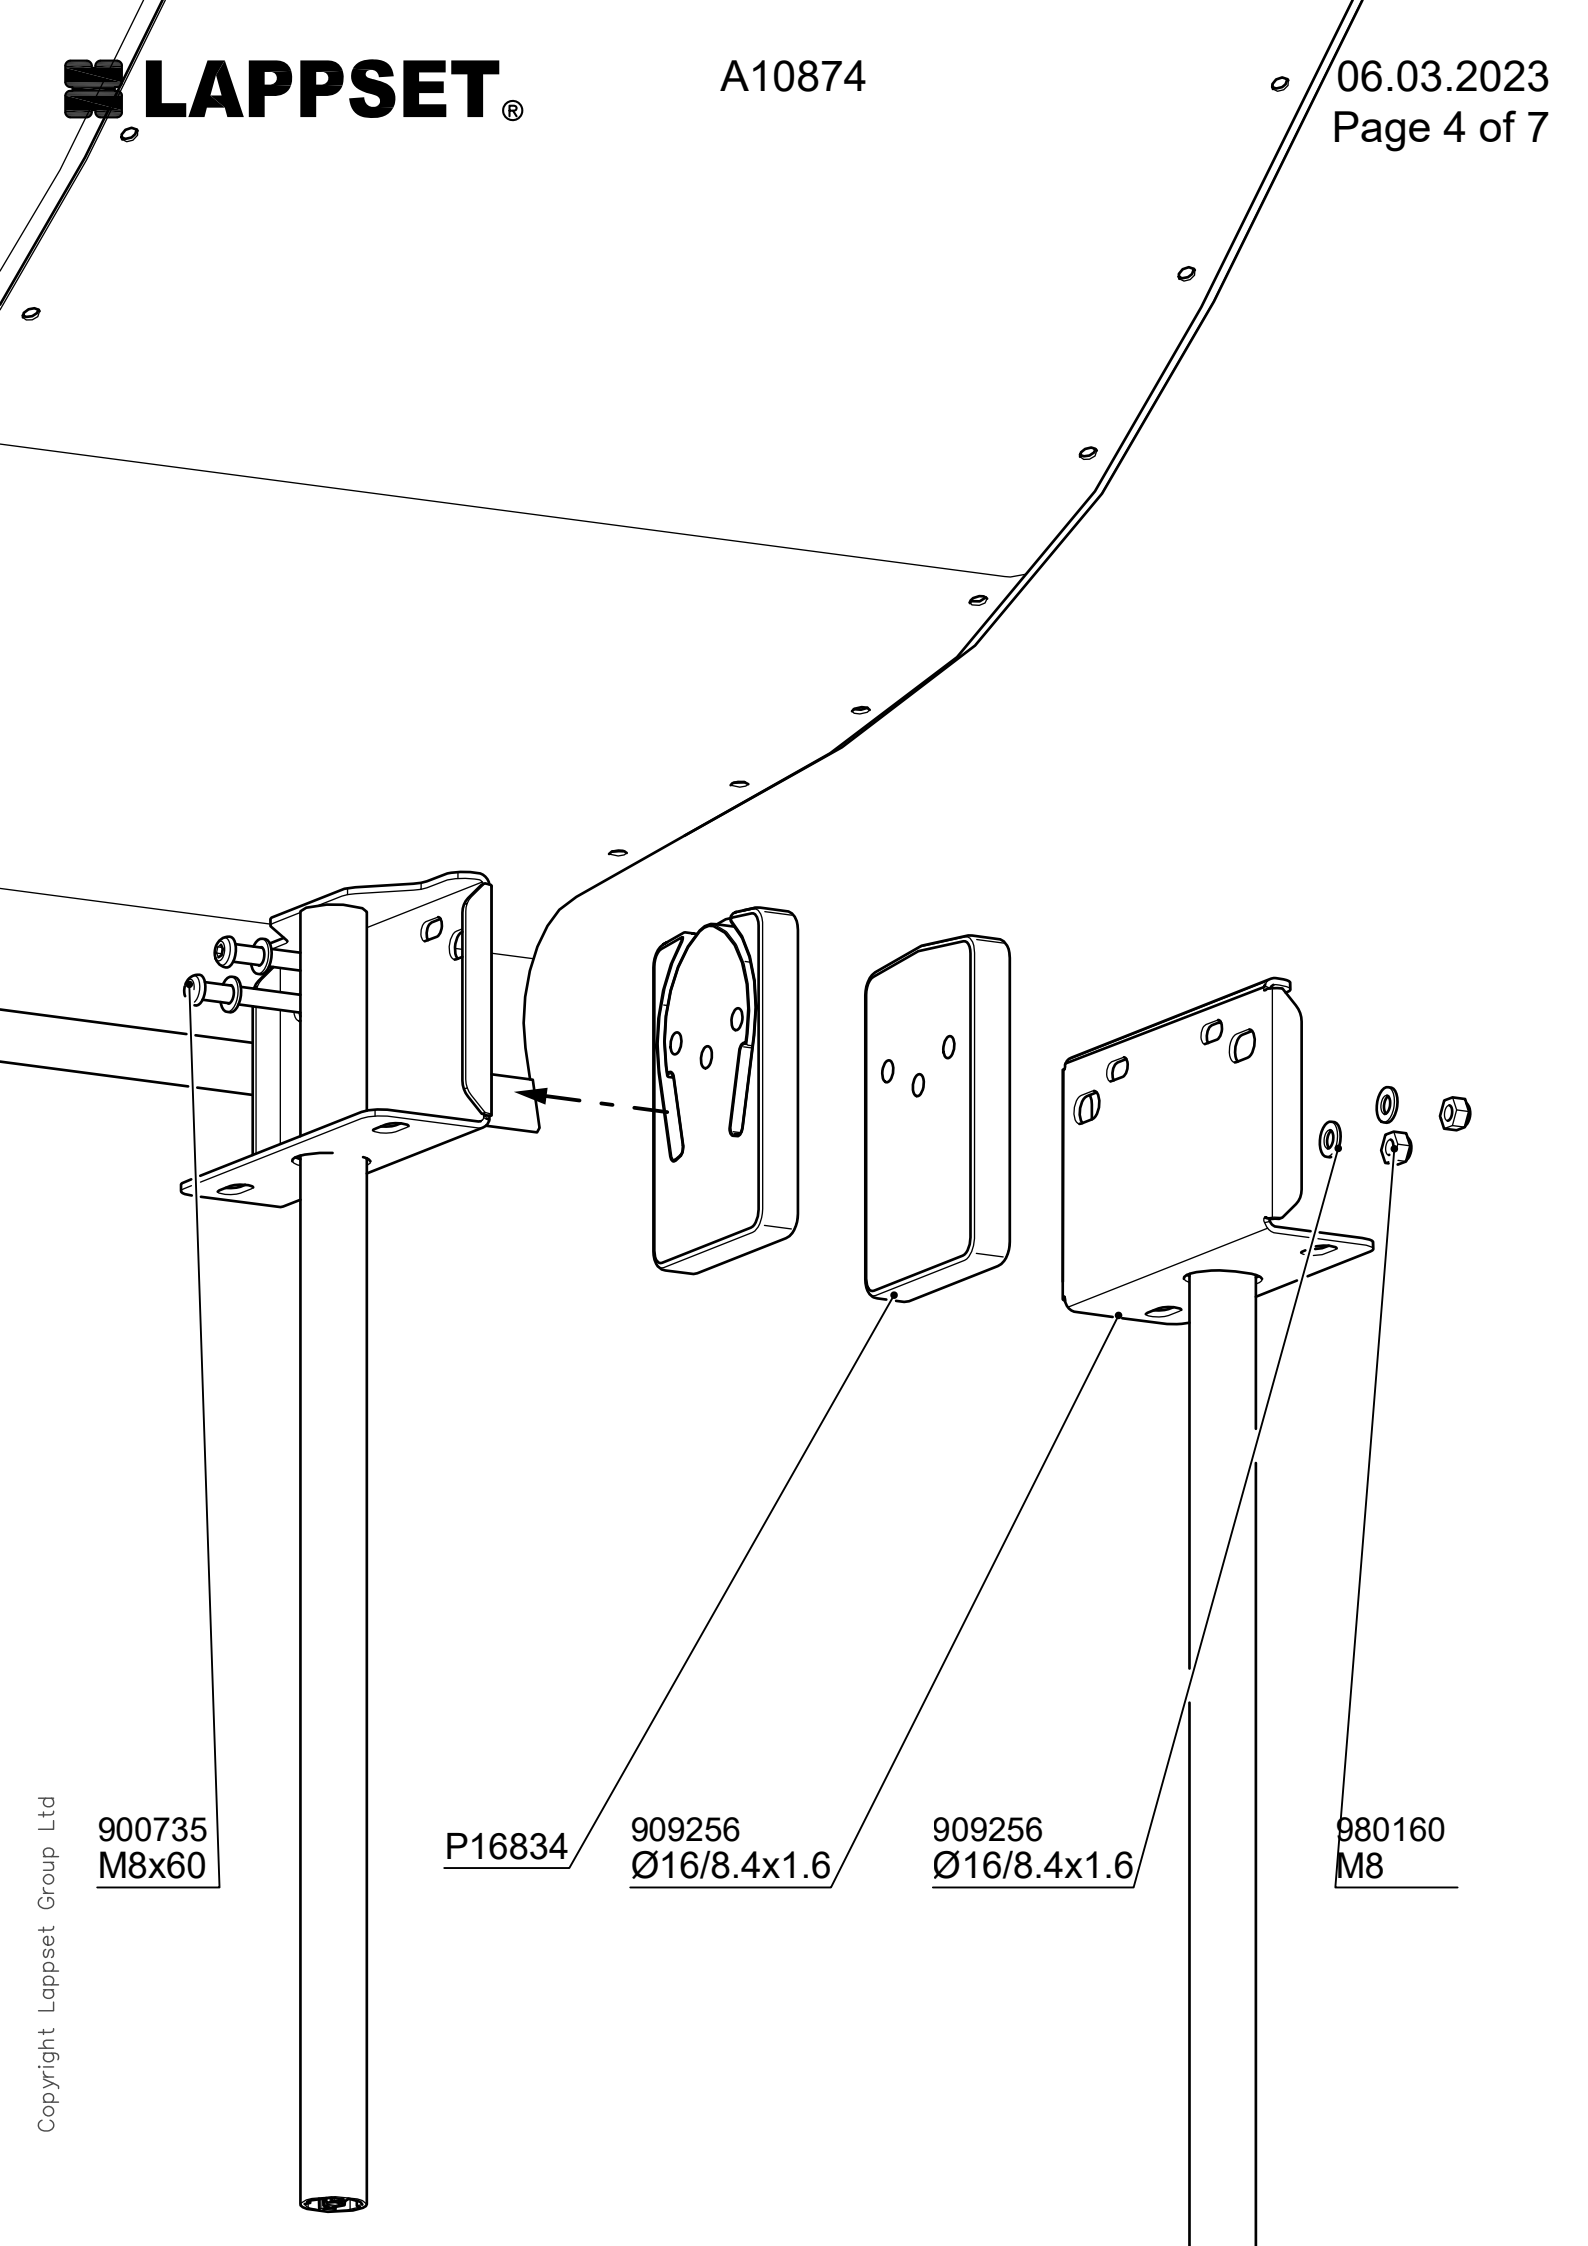

900735
M8x60

P16834

909256
Ø16/8.4x1.6

909256
Ø16/8.4x1.6

980160
M8