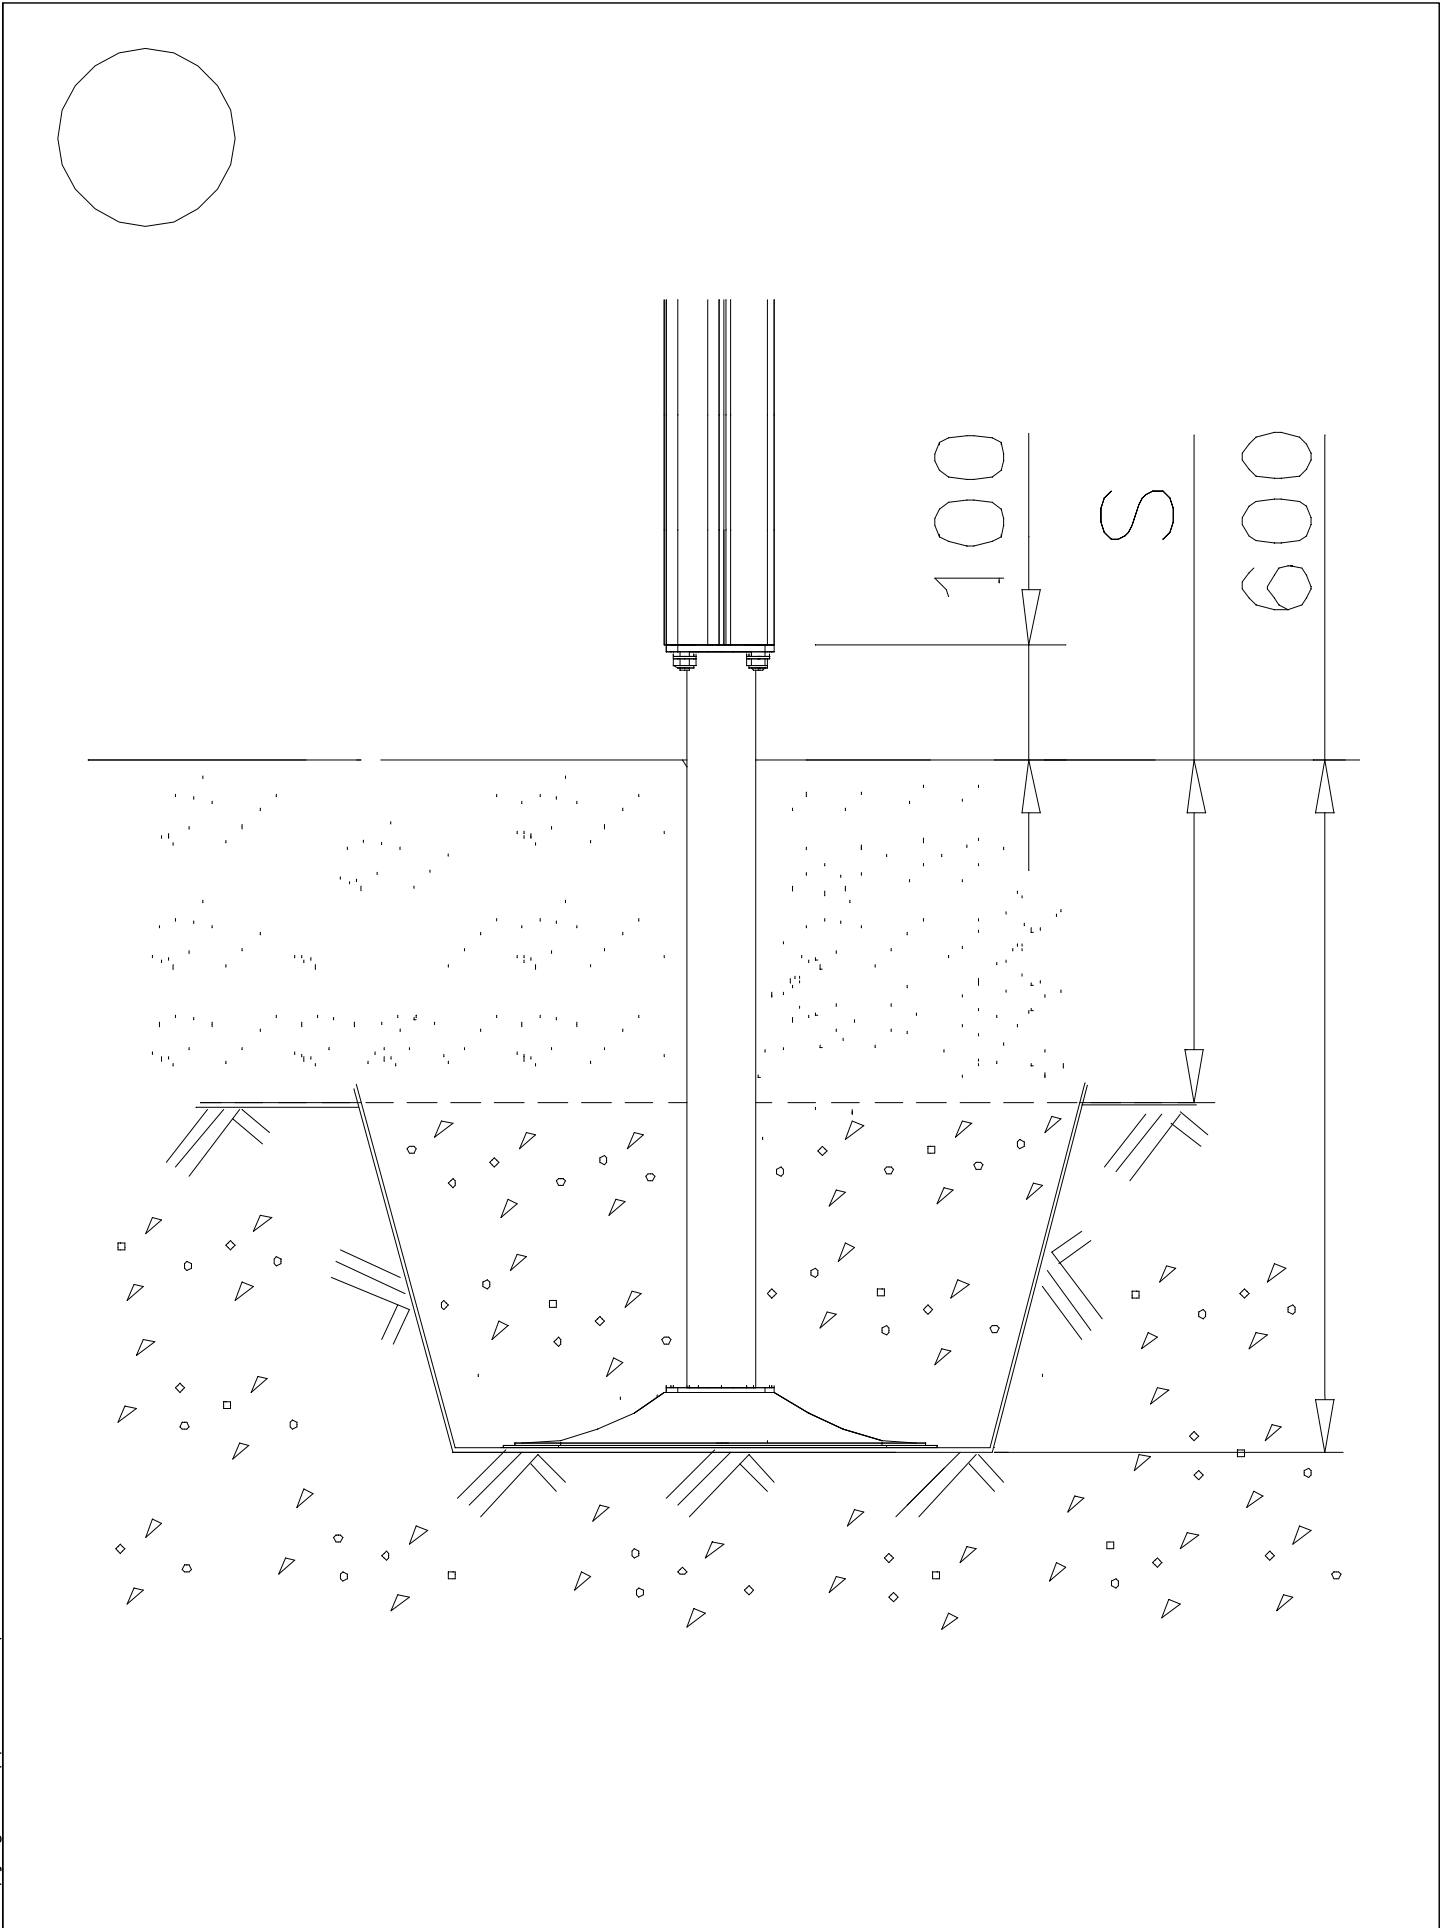

Use these parts and detail with small wooden slide (870mm height)

Use these parts and detail with all the other height slides

x4
980128
Ø7x40

LAPPSET®
BETON FOUNDATION

FOOT

DATE: 27.10.2015

1(1)

② 905104	PCS		PCS
	4		
 M10	PCS		PCS