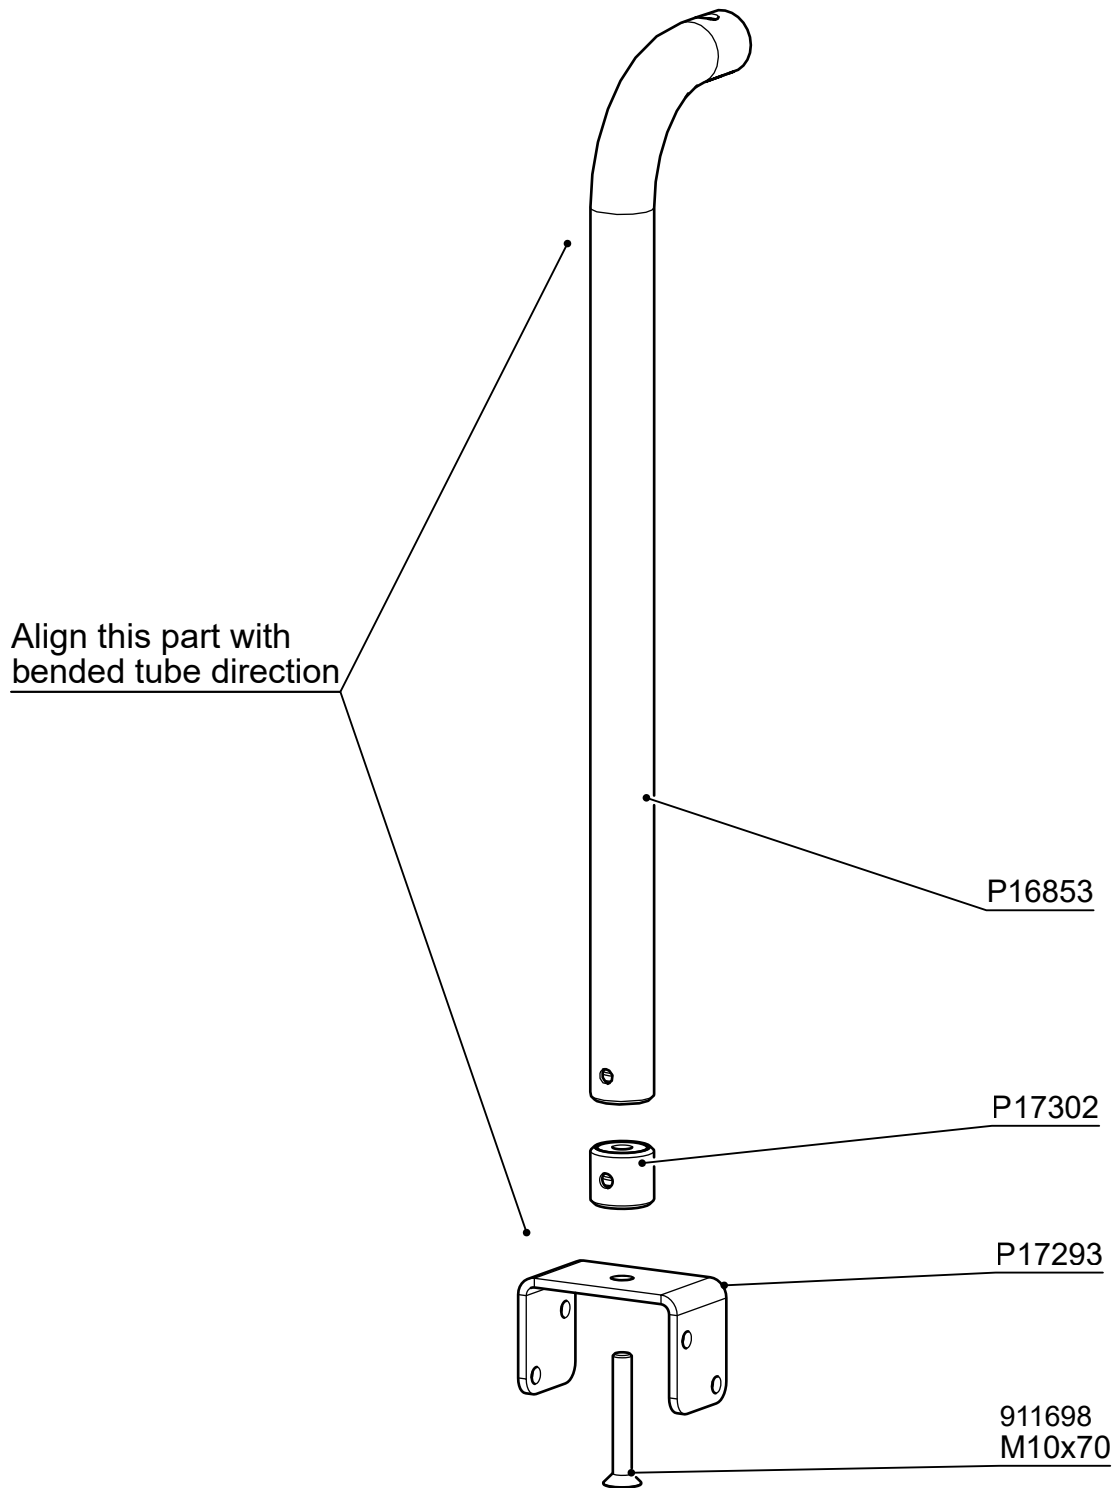

Use these parts and detail with small wooden slide (870mm height)

Use these parts and detail with all the other height slides

x4  
980128  
Ø7x40

**LAPPSET®**  
**BETON FOUNDATION**

**FOOT**

DATE: 27.10.2015