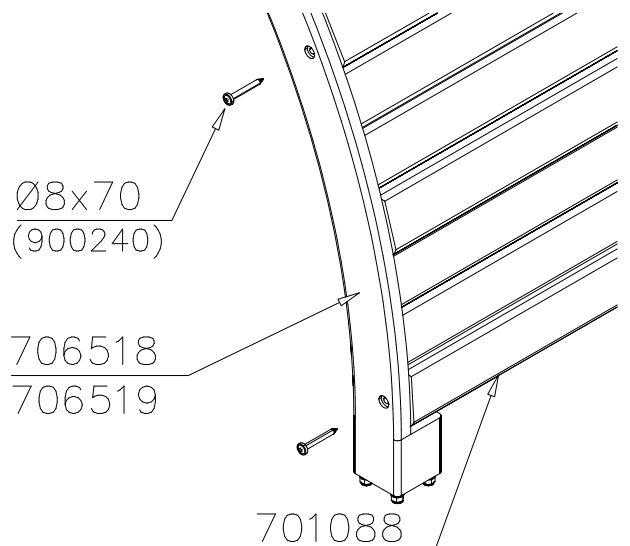

ROPE OPTIONS

706521

706521-301 BLUE
706521-302 RED
706521-303 BEIGE

706521-304 GRAY
706521-305 BLACK
706521-306 YELLOW

LEFT ARCH OPTIONS

706518

706518-602 DARK BROWN
706518-603 LIGHT BROWN
706518-604 LIGHT GRAY

RIGHT ARCH OPTIONS

706519

706519-602 DARK BROWN
706519-603 LIGHT BROWN
706519-604 LIGHT GRAY

DET 1

DET 2