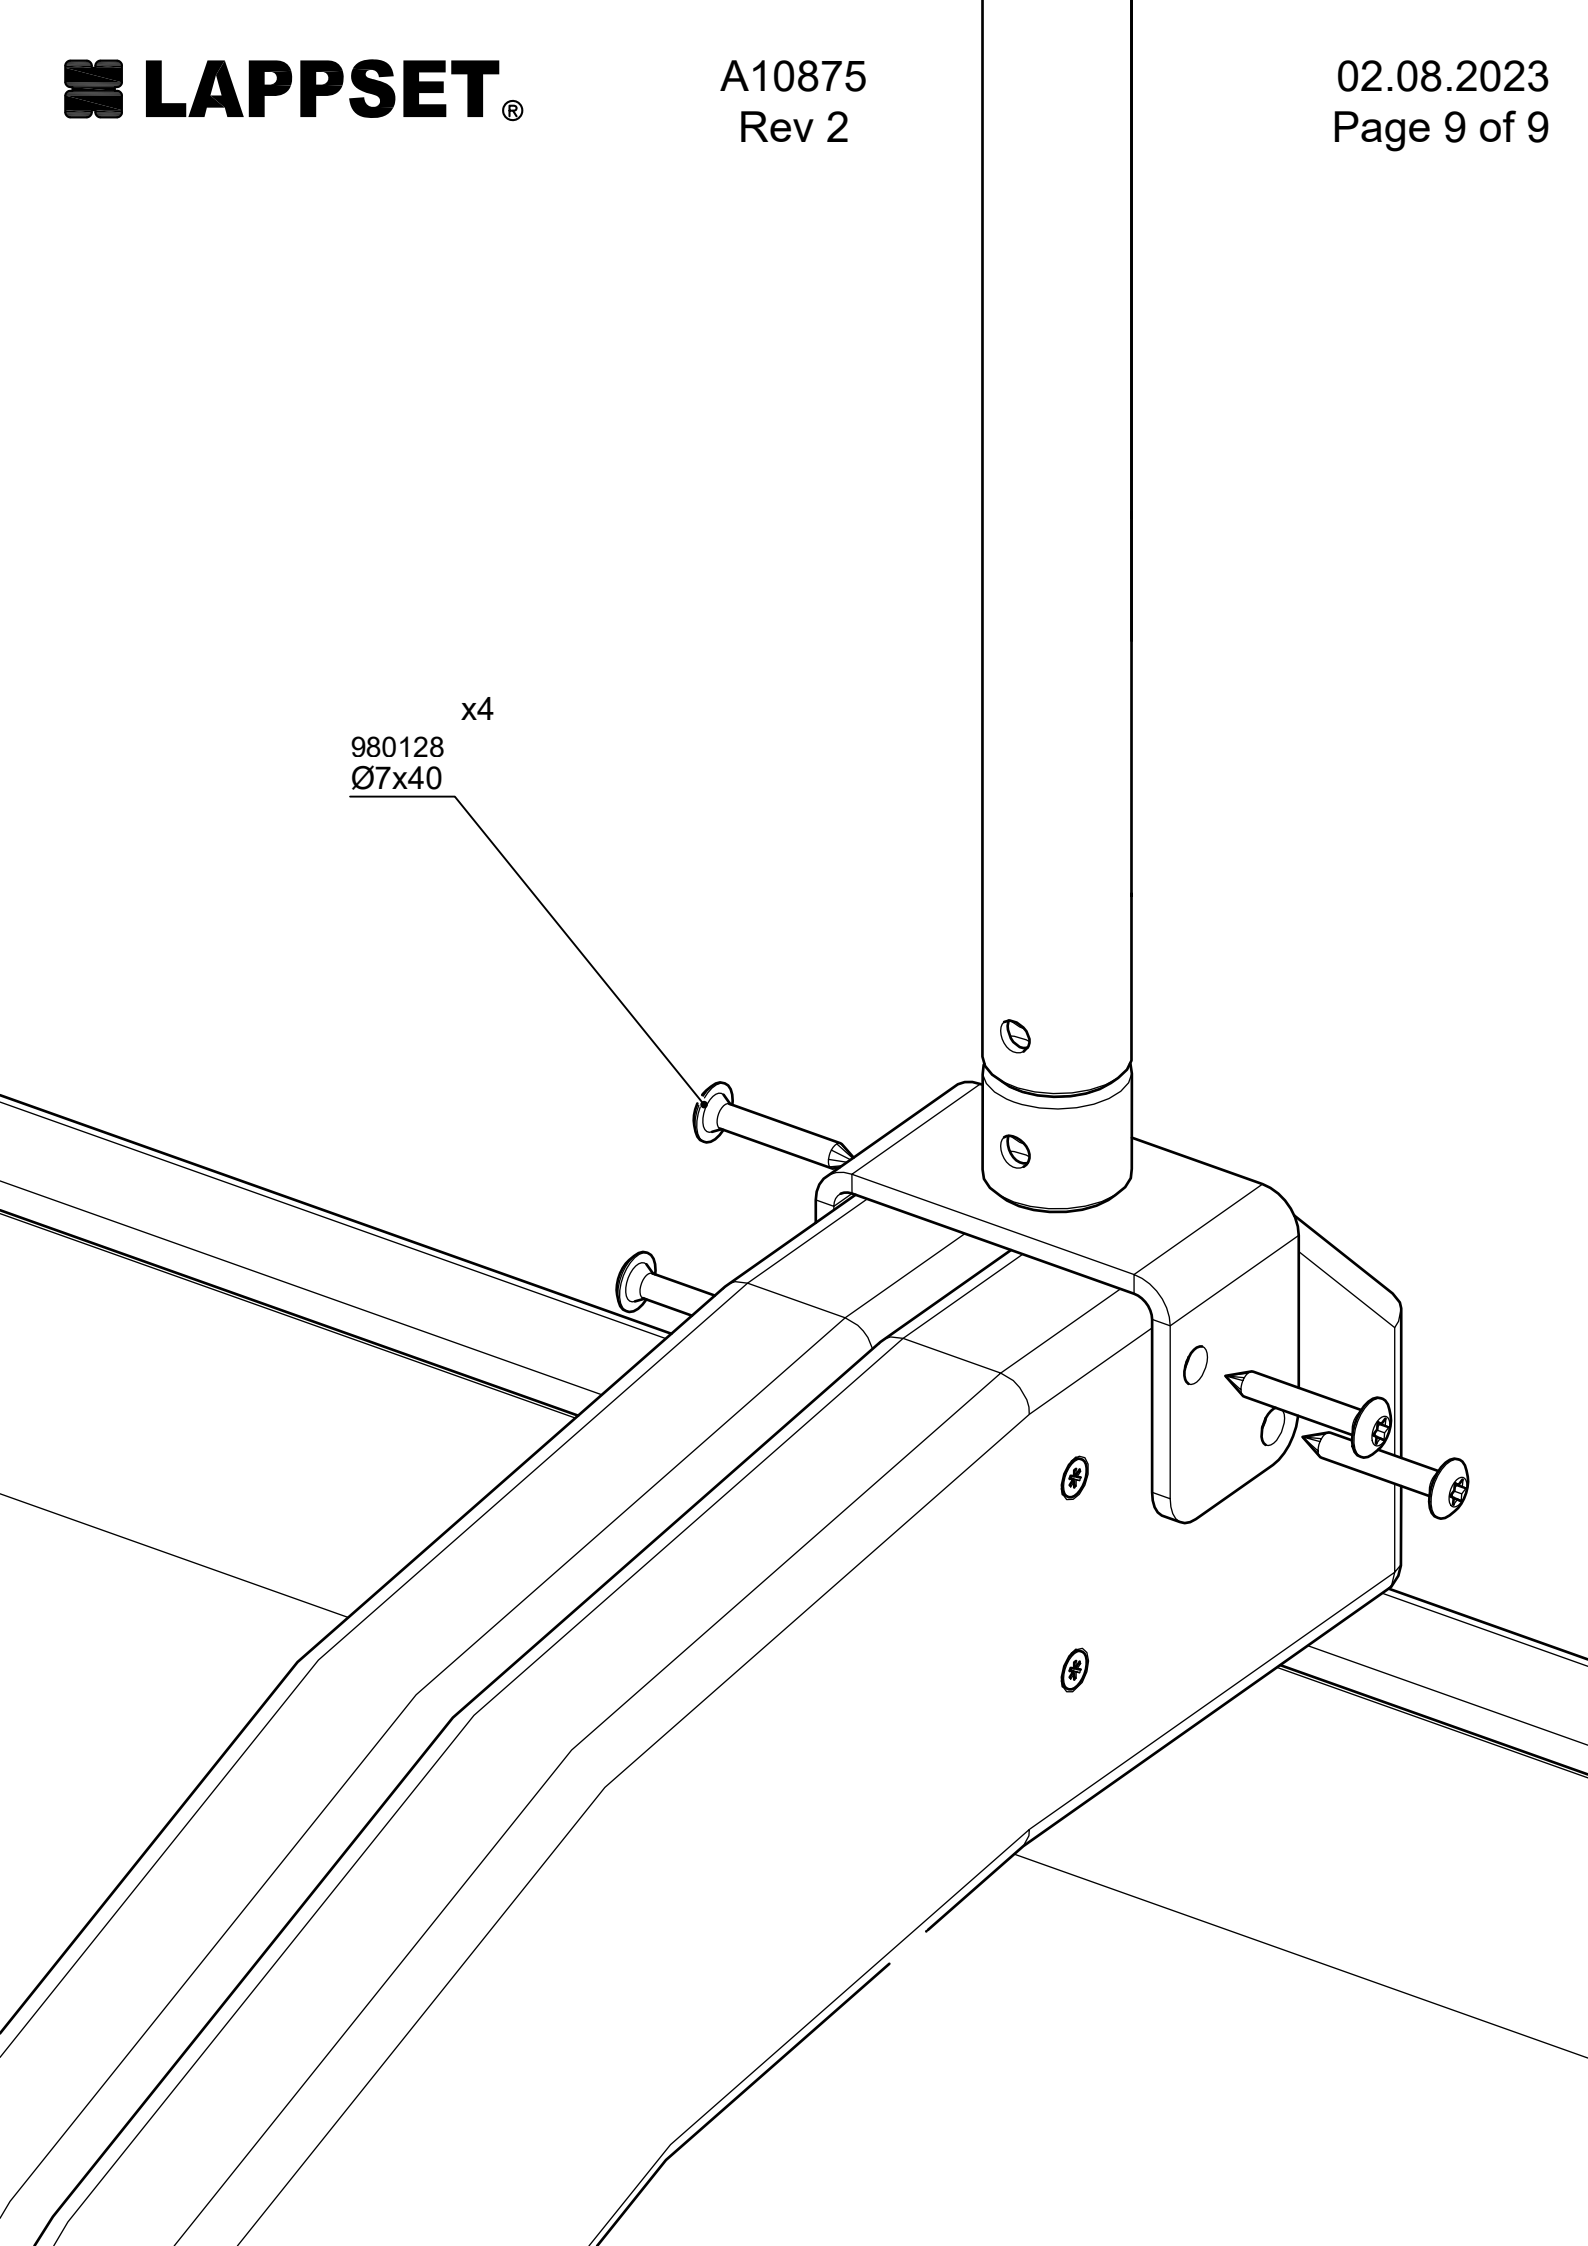

Use these parts and detail with small wooden slide (870mm height)

Use these parts and detail with all the other height slides

x4  
980128  
Ø7x40

**LAPPSET®**  
**BETON FOUNDATION**

**FOOT**

DATE: 27.10.2015