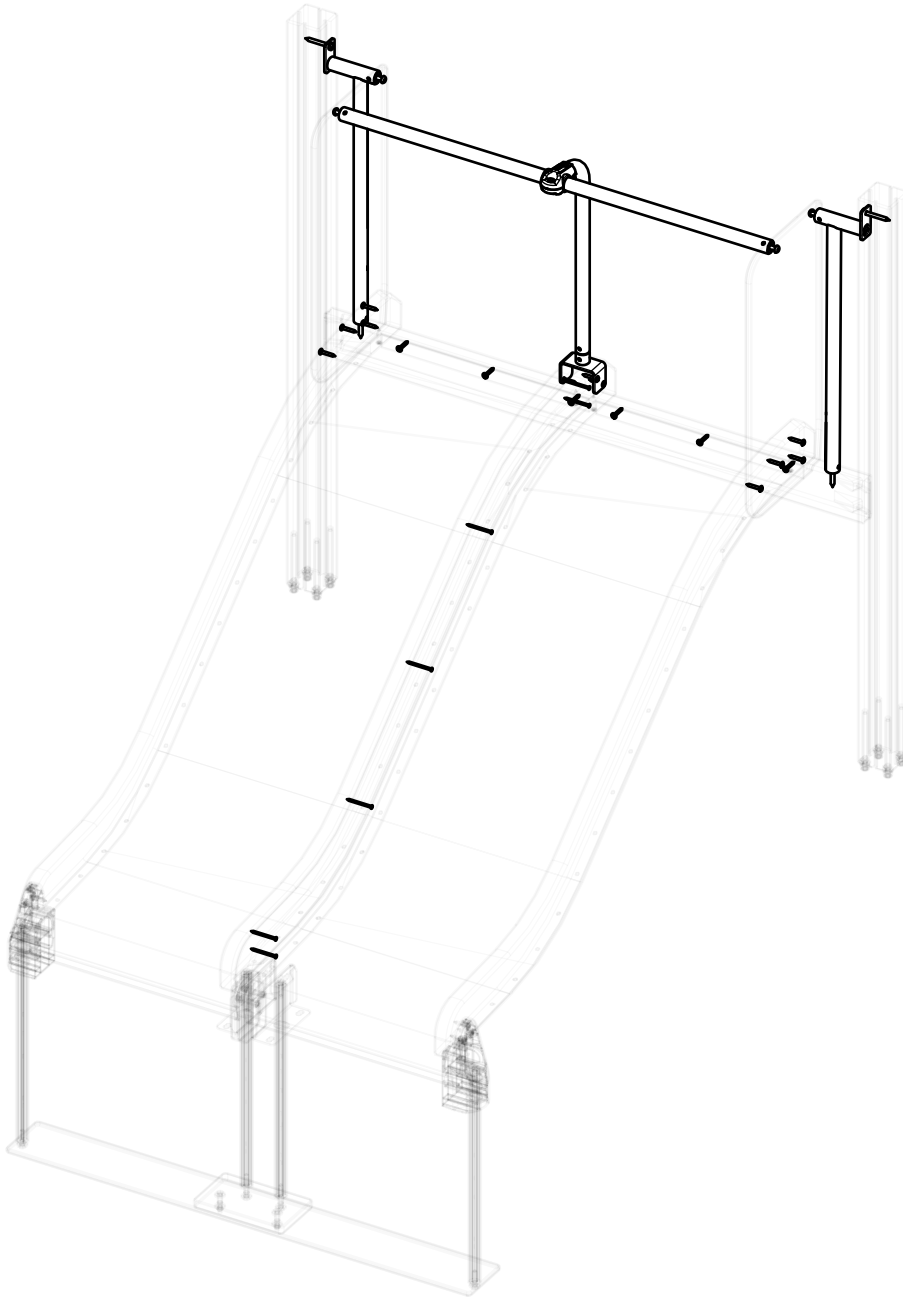

BOM ID	Item Code	Qty	Item Code
12	900727	2	
16	P17293-217	1	
3	P16853-217	1	
4	P17302-217	1	
9	901182	1	
5		2	900240
13		2	900342
18		1	900958
6		2	901900
7		2	901902

BOM ID	Item Code	Qty	Item Code
11		4	907727
14		1	909850
8		1	911698
15		7	980101
17		18	980128
10		1	980150
1		1	P10224
2		2	P10225