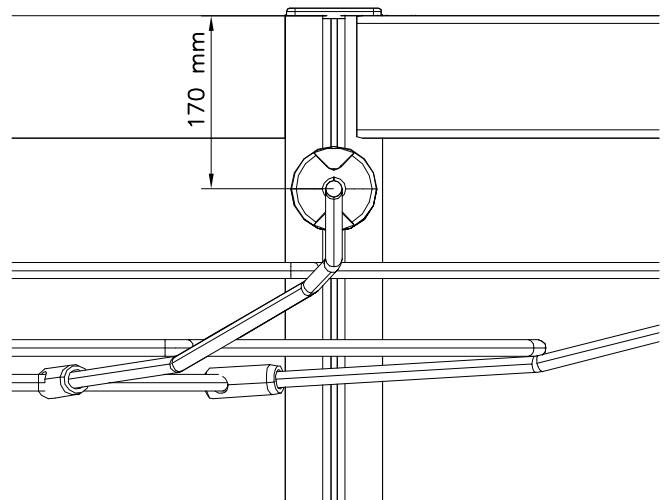

① 903093	PCS		PCS
	16		
Ø8x90			
	PCS		PCS
	PCS	○ 708048	PCS
		2305x2305	
	PCS		PCS
	PCS		PCS