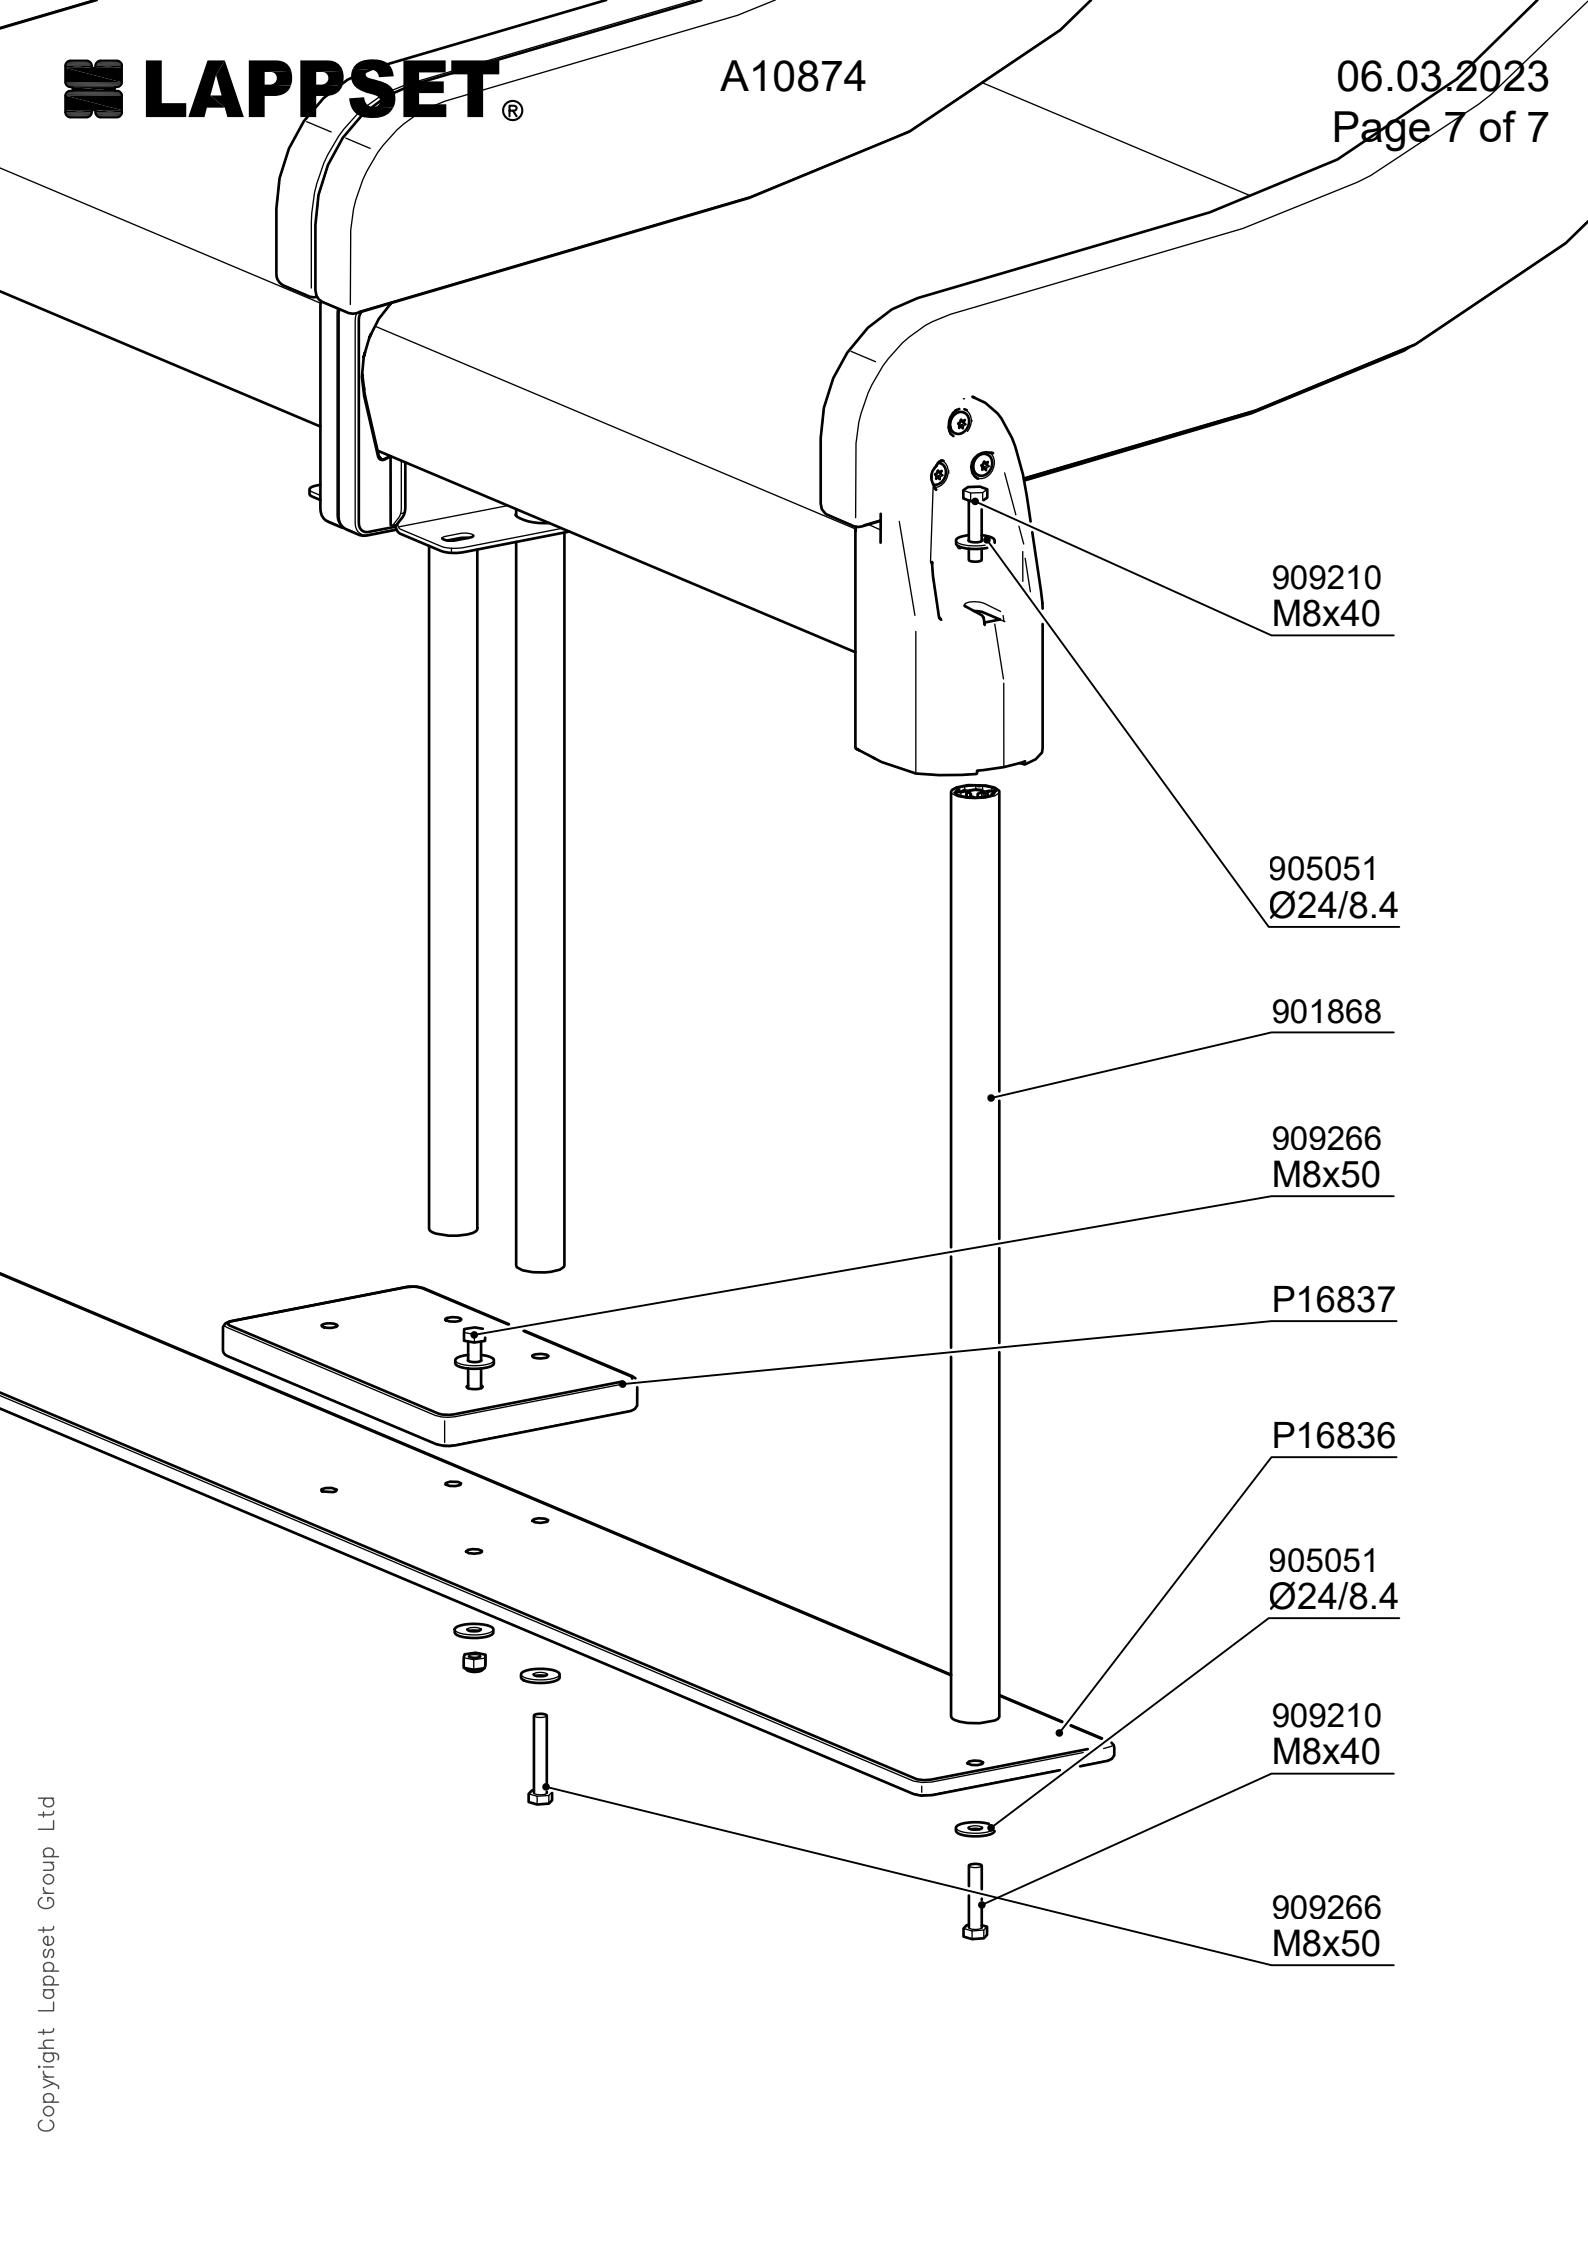

909210
M8x40

905051
Ø24/8.4

901868

909266
M8x50

P16837

P16836

905051
Ø24/8.4

909210
M8x40

909266
M8x50