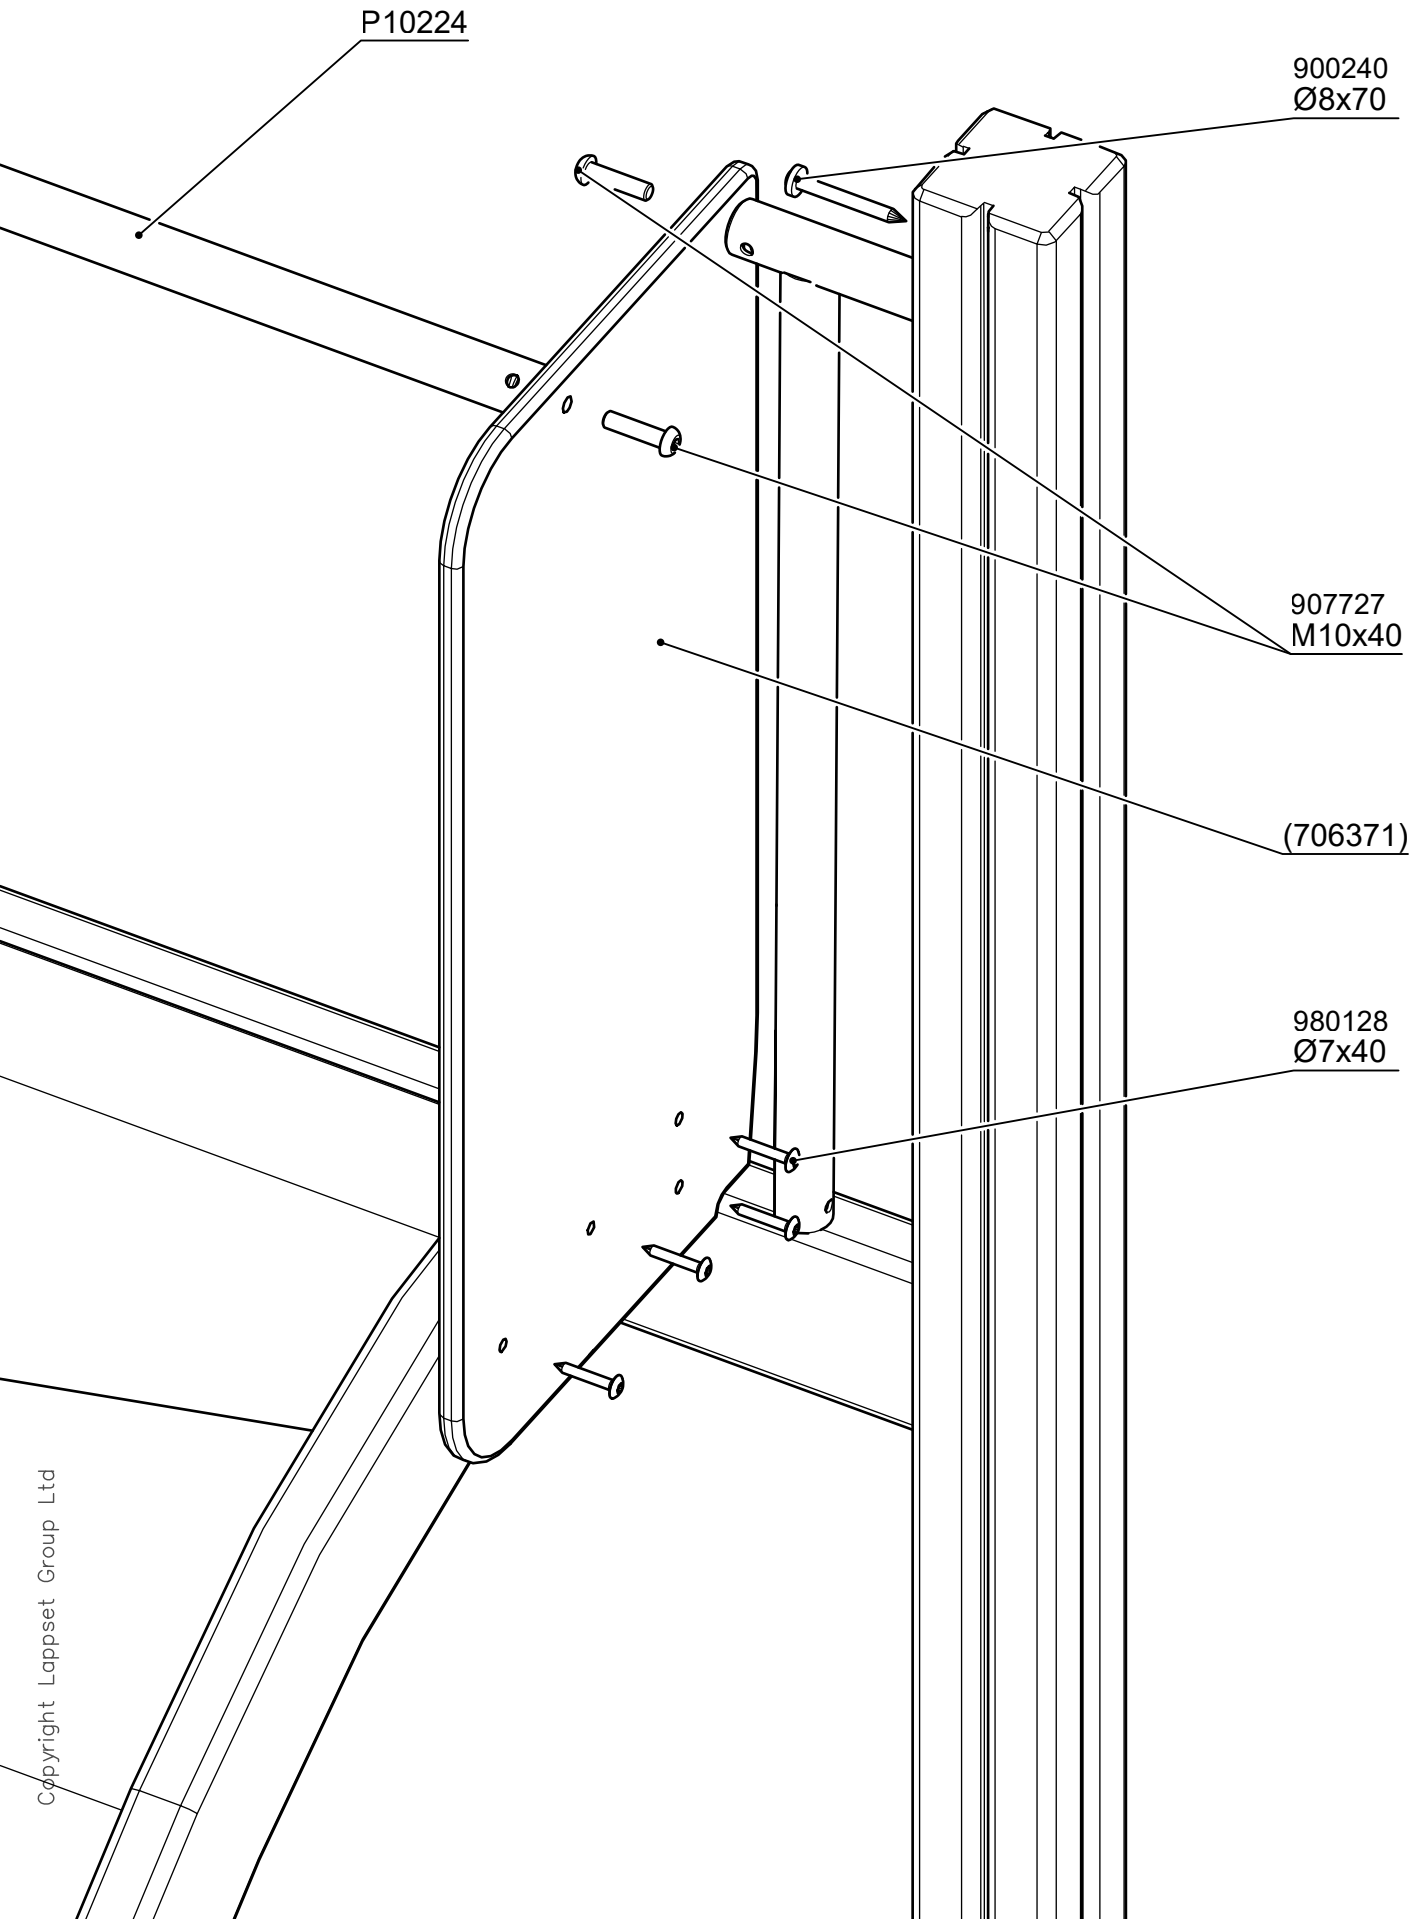

Use these parts and detail with small wooden slide (870mm height)

Use these parts and detail with all the other height slides

x4  
980128  
Ø7x40

**LAPPSET®**  
**BETON FOUNDATION**

**FOOT**

DATE: 27.10.2015