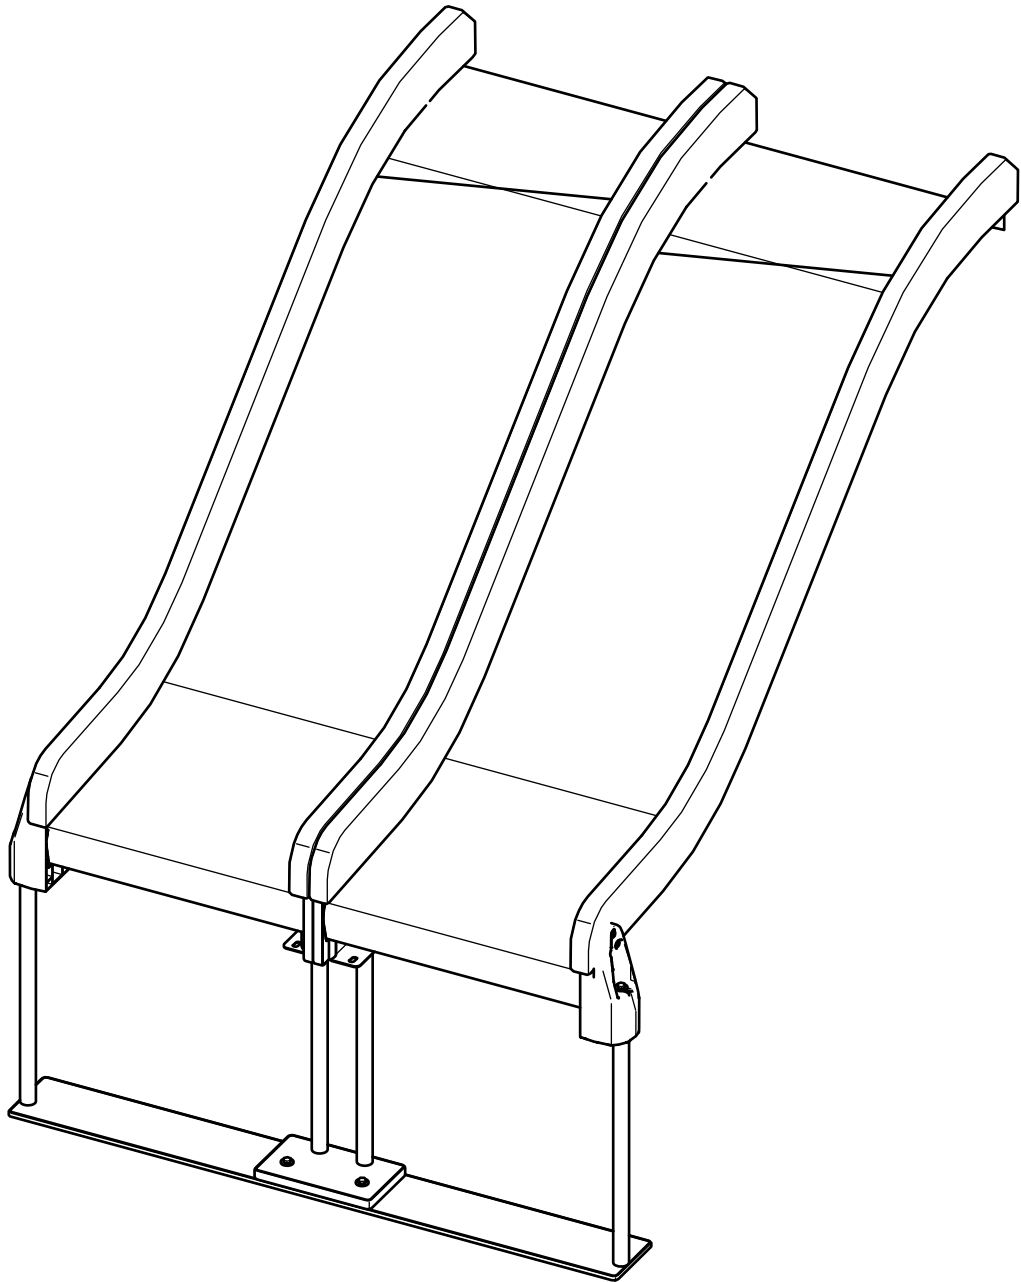

BOM ID	Item Code	Qty	Item Code
4	901868	4	
14	908021	2	
16	901879	2	
15	P16834	2	
12	P16836	1	
13	P16837	1	
5		4	980160

BOM ID	Item Code	Qty	Item Code
6		6	909210
7		4	909266
8		2	900735
11		6	980128
9		4	909256
10		12	905051