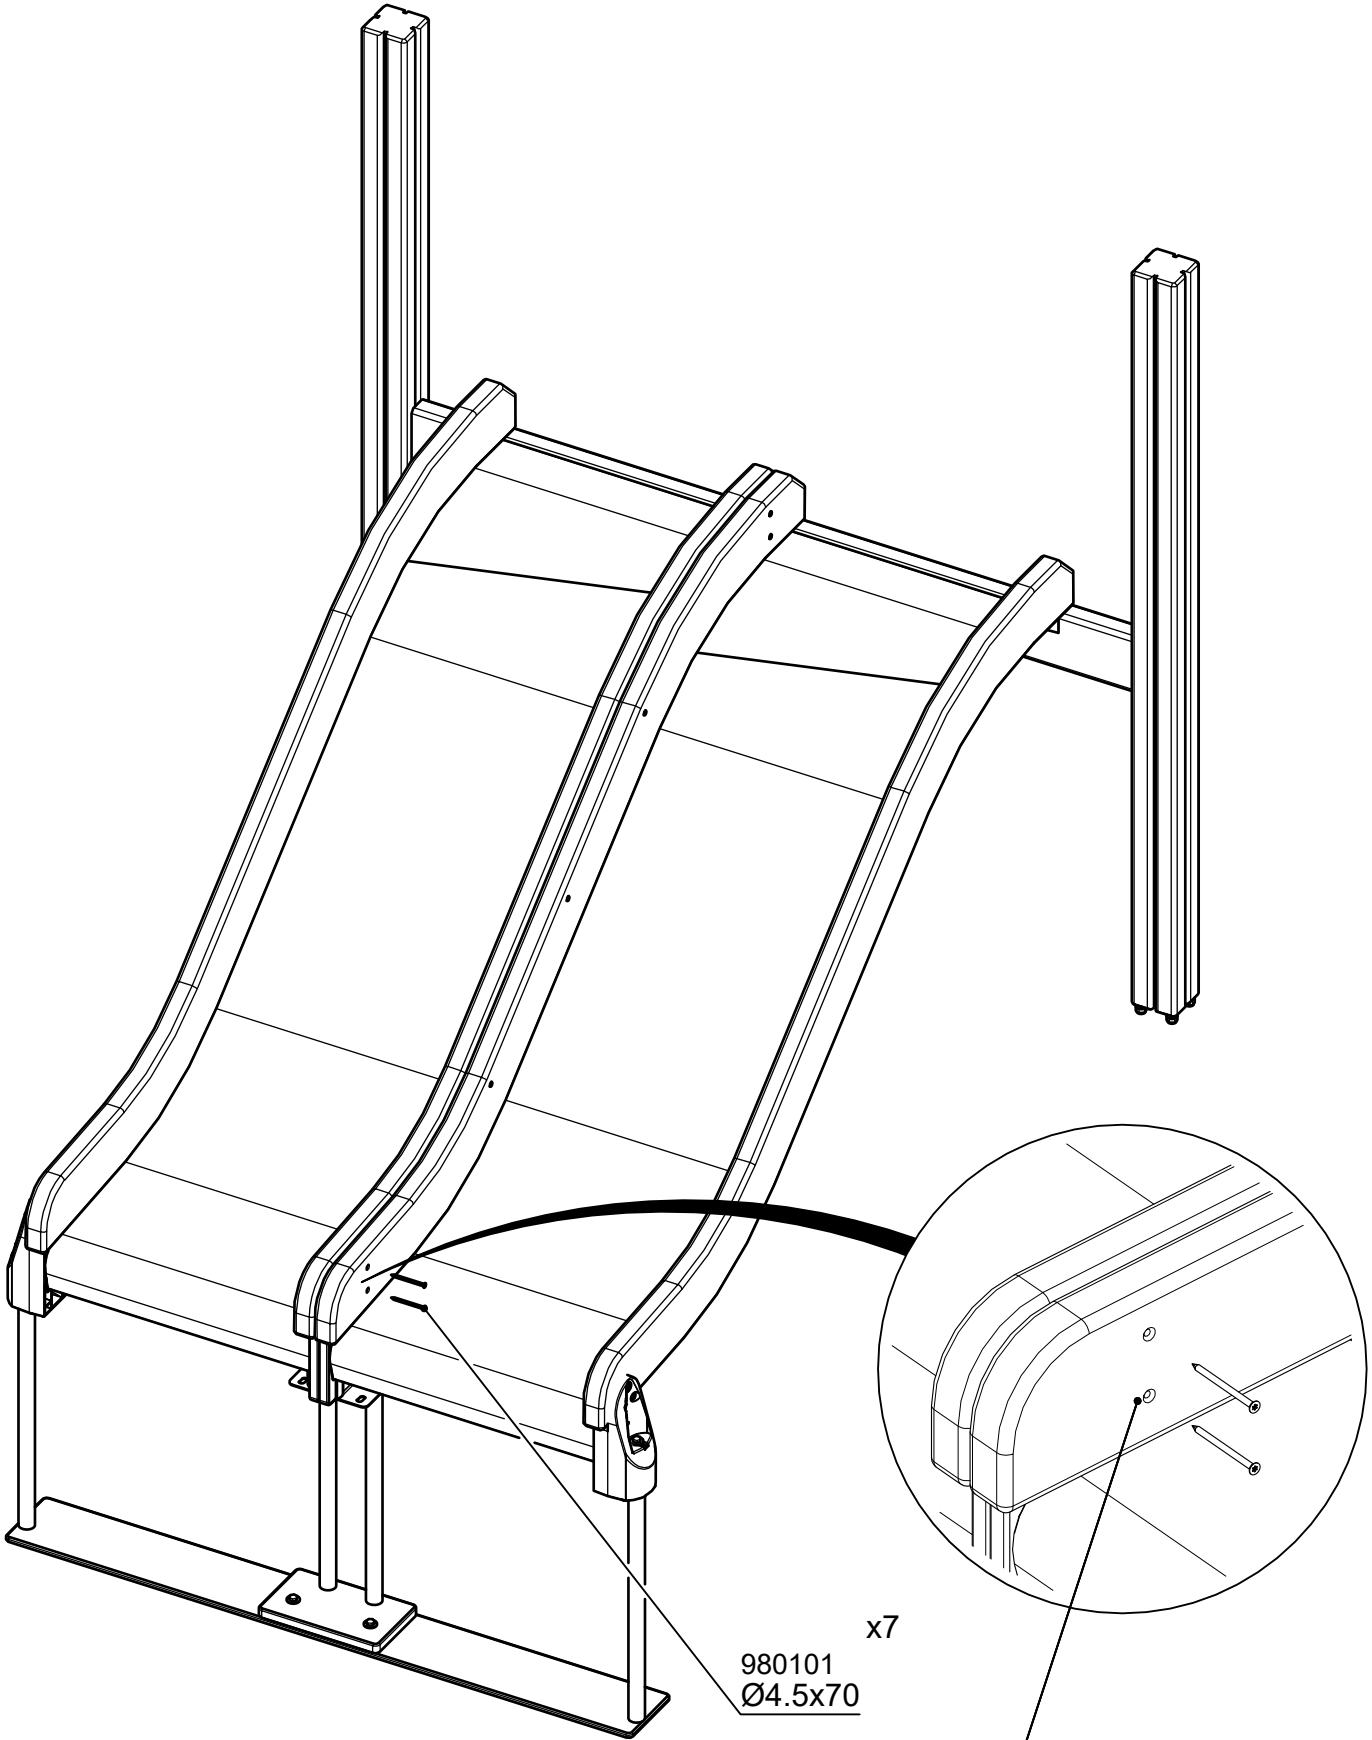

x7
980101
Ø4.5x70

Pre drill holes and countersunk Ø5
Note! No tangling or sharp edges allowed!