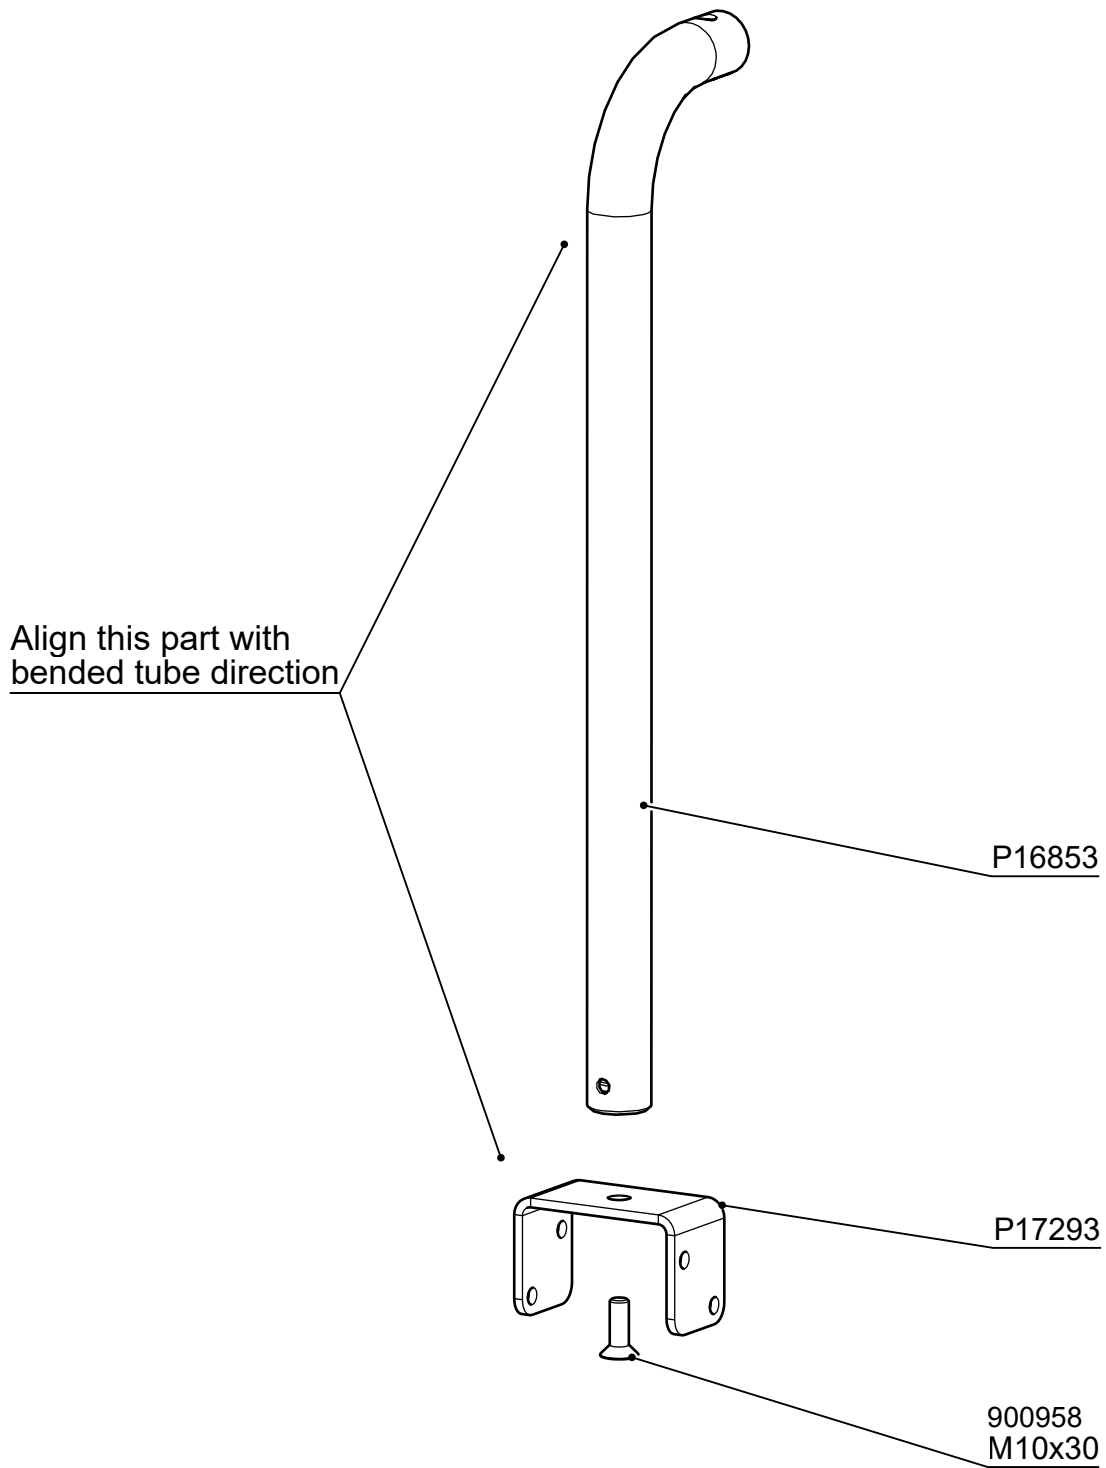

Use these parts and detail with all the other height slides