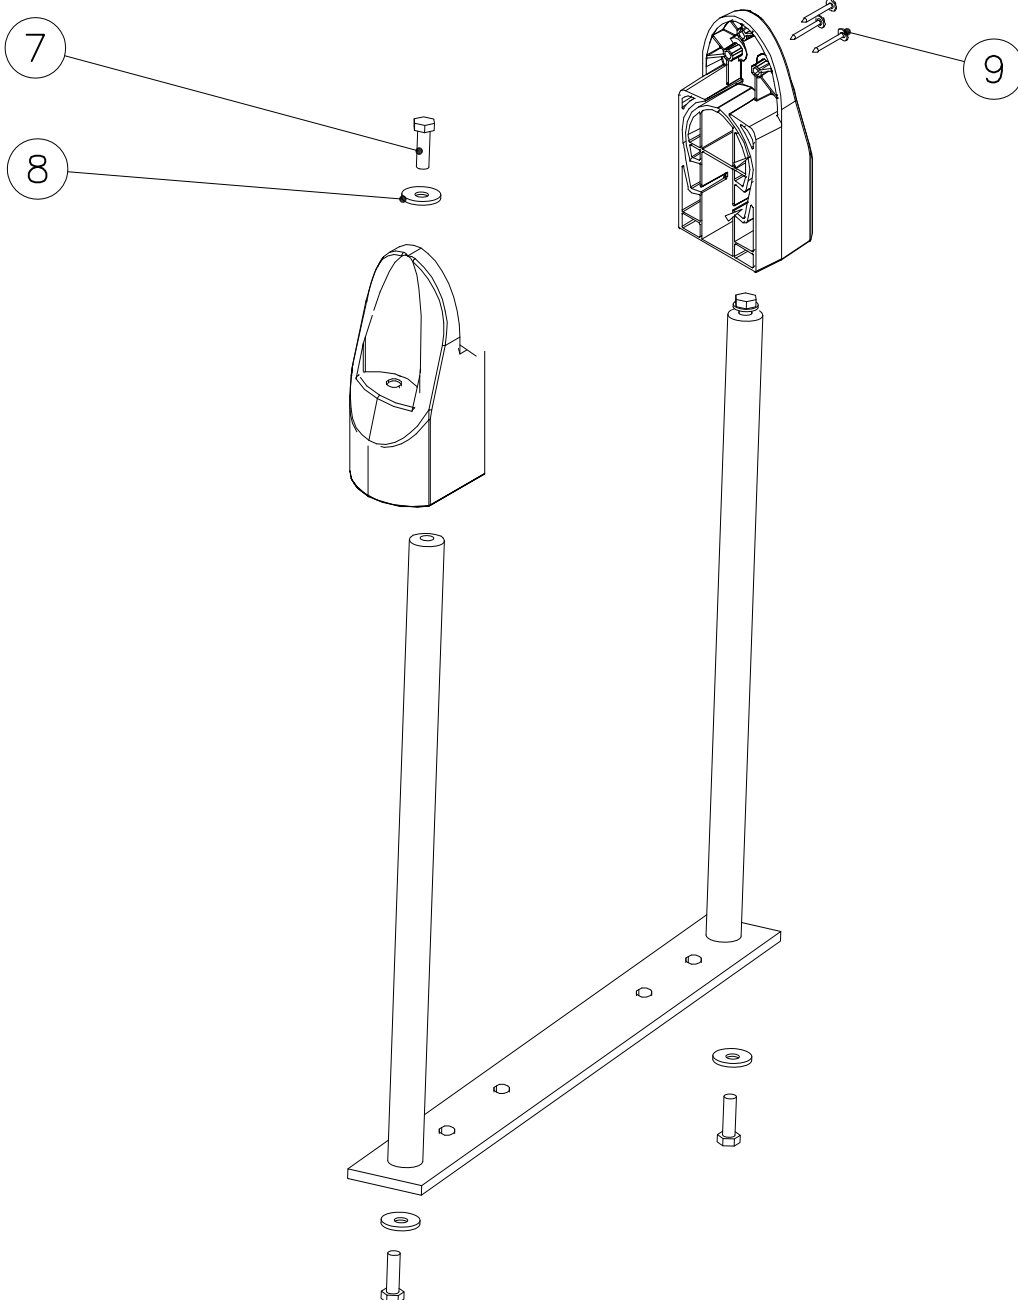

LAPPSET

DEEP FOUNDATION

DATE: 21.9.2016

4(5)

○ 707133	PCS	○ 901868	PCS	○ 901879	PCS	⑦ 909210	PCS	⑧ 905051	PCS	⑨ 980128	PCS
	1		2		2		4		4		6
10x80x745		Ø30x598				M8x40		Ø24/8.4		Ø7x40