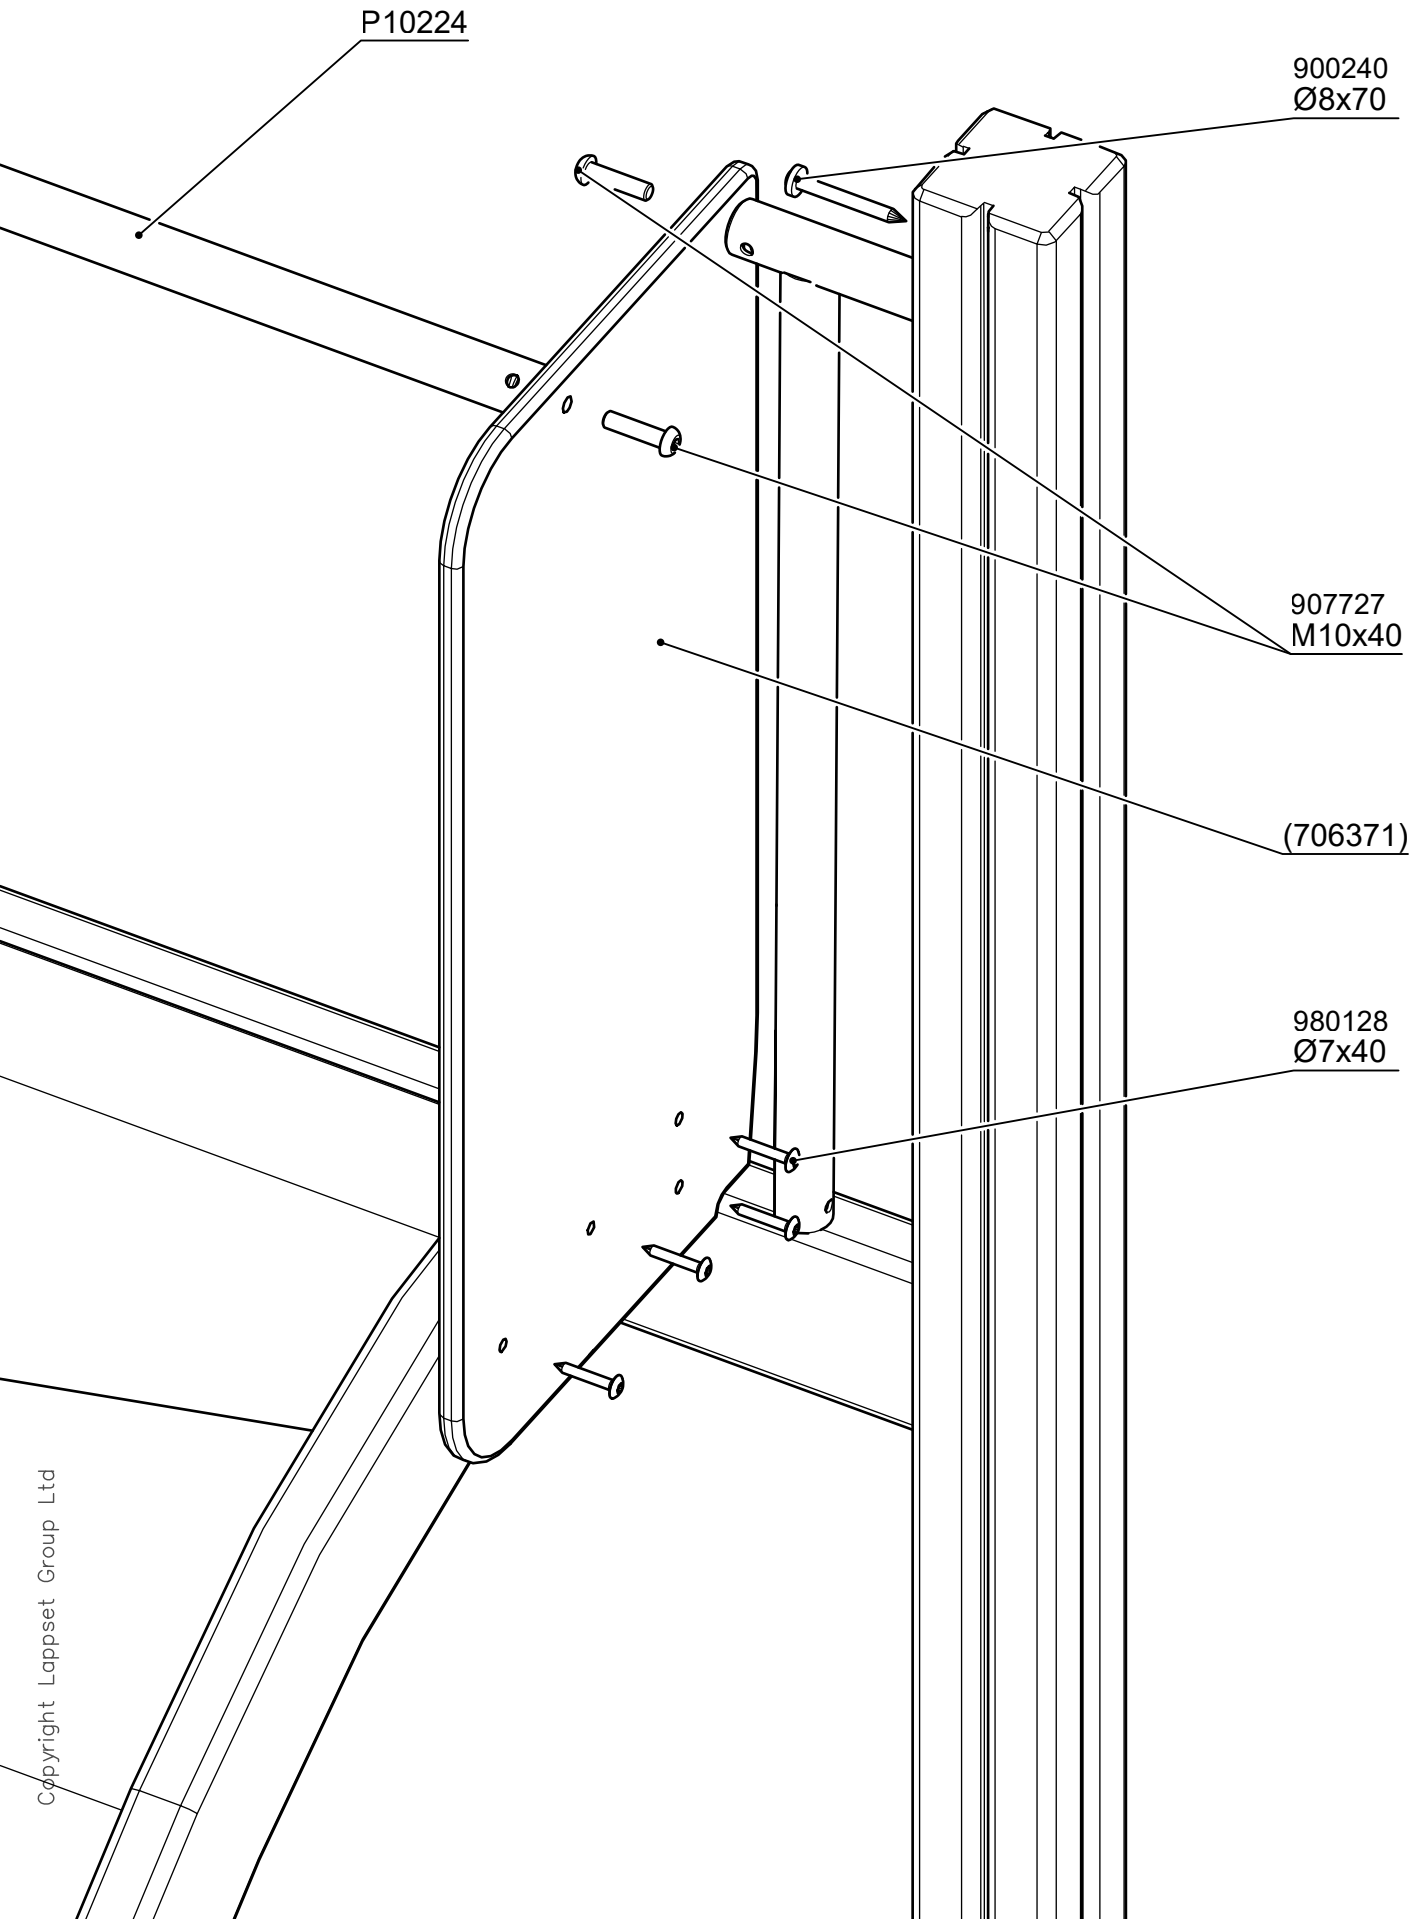

Use these parts and detail with small wooden slide (870mm height)

Use these parts and detail with all the other height slides

x4
980128
Ø7x40

LAPPSET®
BETON FOUNDATION

FOOT

DATE: 27.10.2015

1(1)

② 905104	PCS		PCS
	4		
 M10	PCS		PCS