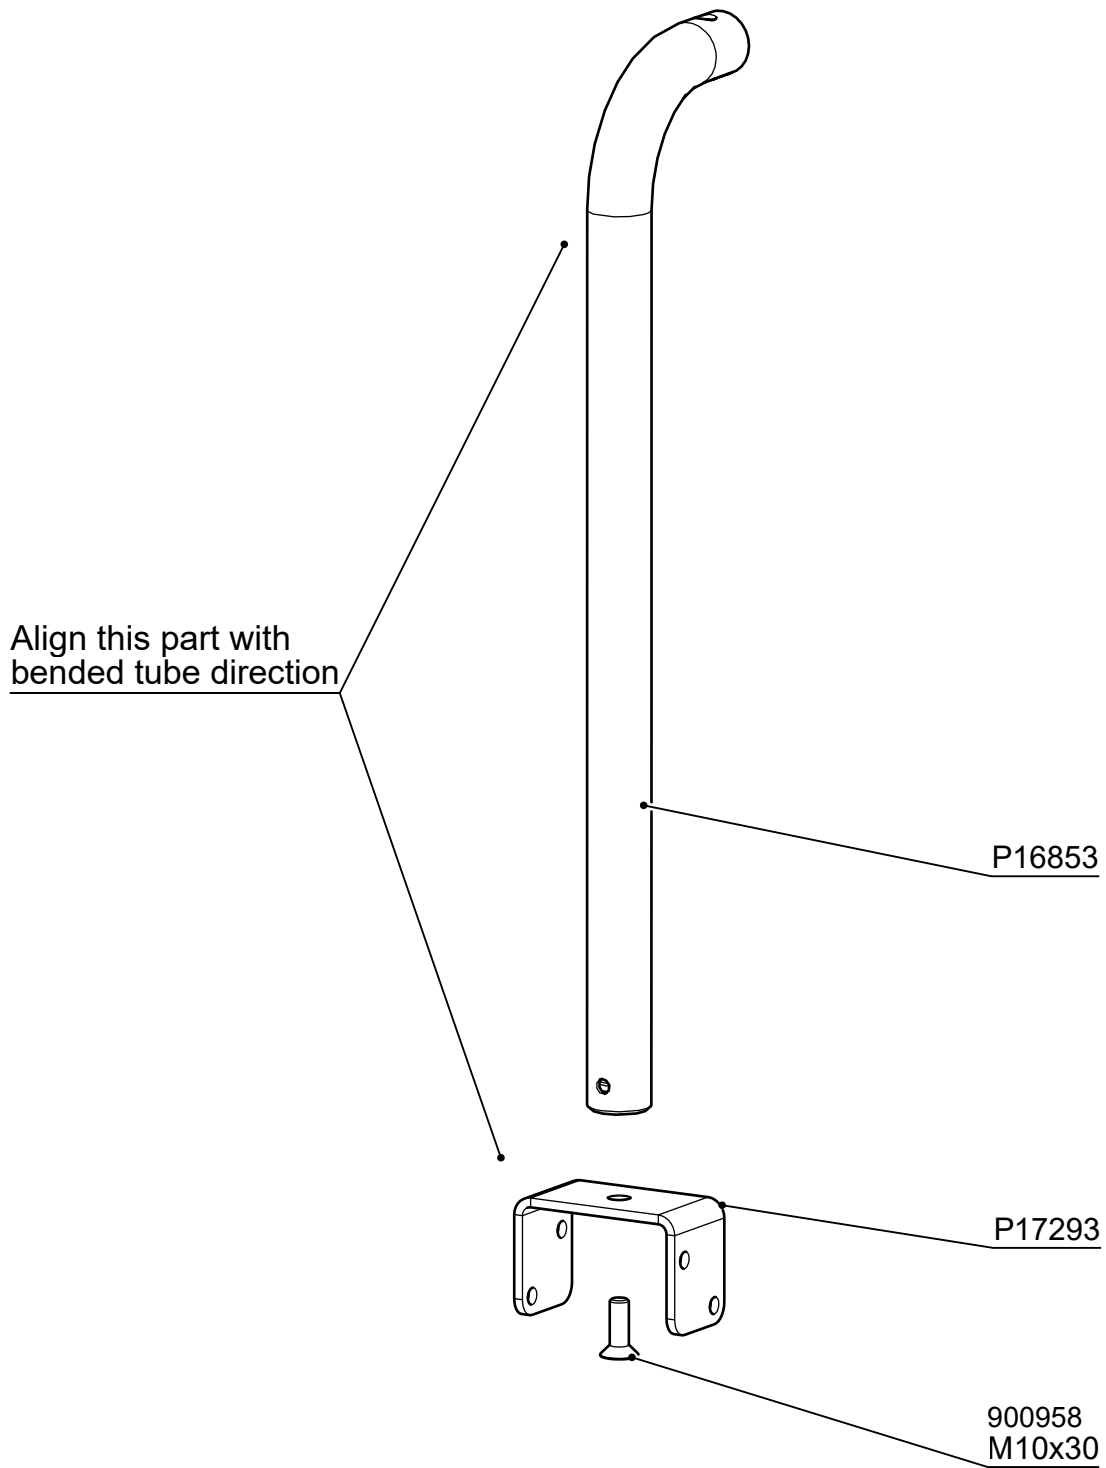

Use these parts and detail with small wooden slide (870mm height)

Use these parts and detail with all the other height slides

x4  
980128  
Ø7x40

**LAPPSET®**  
**BETON FOUNDATION**

**FOOT**

DATE: 27.10.2015