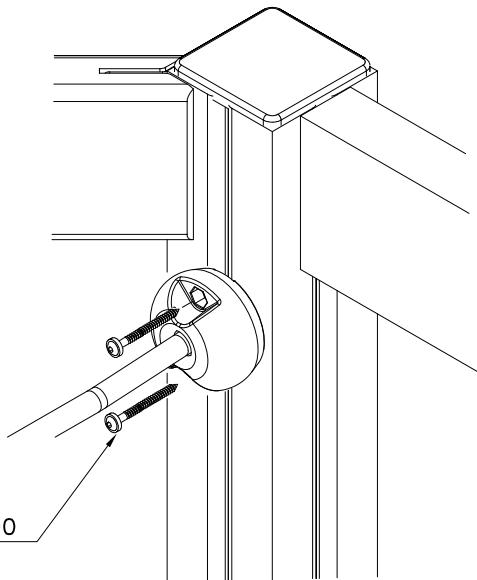

① 903093	PCS		PCS
	16		
Ø8x90			
	PCS		PCS
	PCS	○ 708048	PCS
		2305x2305	
	PCS		PCS
	PCS		PCS

DET 1