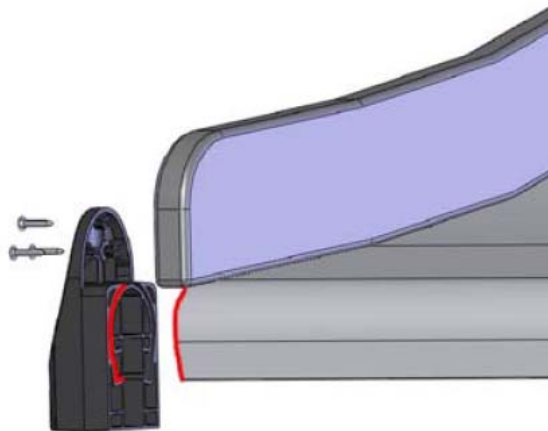

# SLIDE WOOD

DATE: 3.11.2017

4(5)

○ 707133	PCS	○ 901868	PCS	○ 901879	PCS	⑥ 909210	PCS	⑦ 905051	PCS	⑧ 980128	PCS
	1		2		2		4		4		6
10x80x745		Ø30x598				M8x40		Ø24/8.4		Ø7x40	

DET 6

Insert sheet metal IN to the plastic cover.