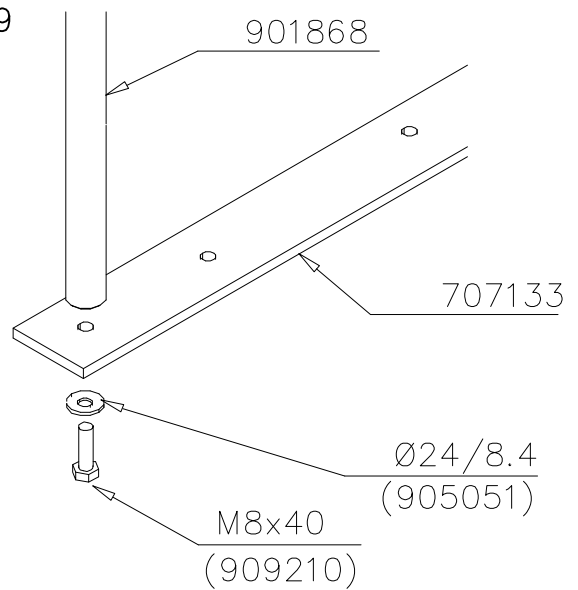

LAPPSET

DEEP FOUNDATION

DATE: 21.9.2016

5(5)

DET 7

Insert sheet metal IN to the plastic cover.

DET 8

DET 9