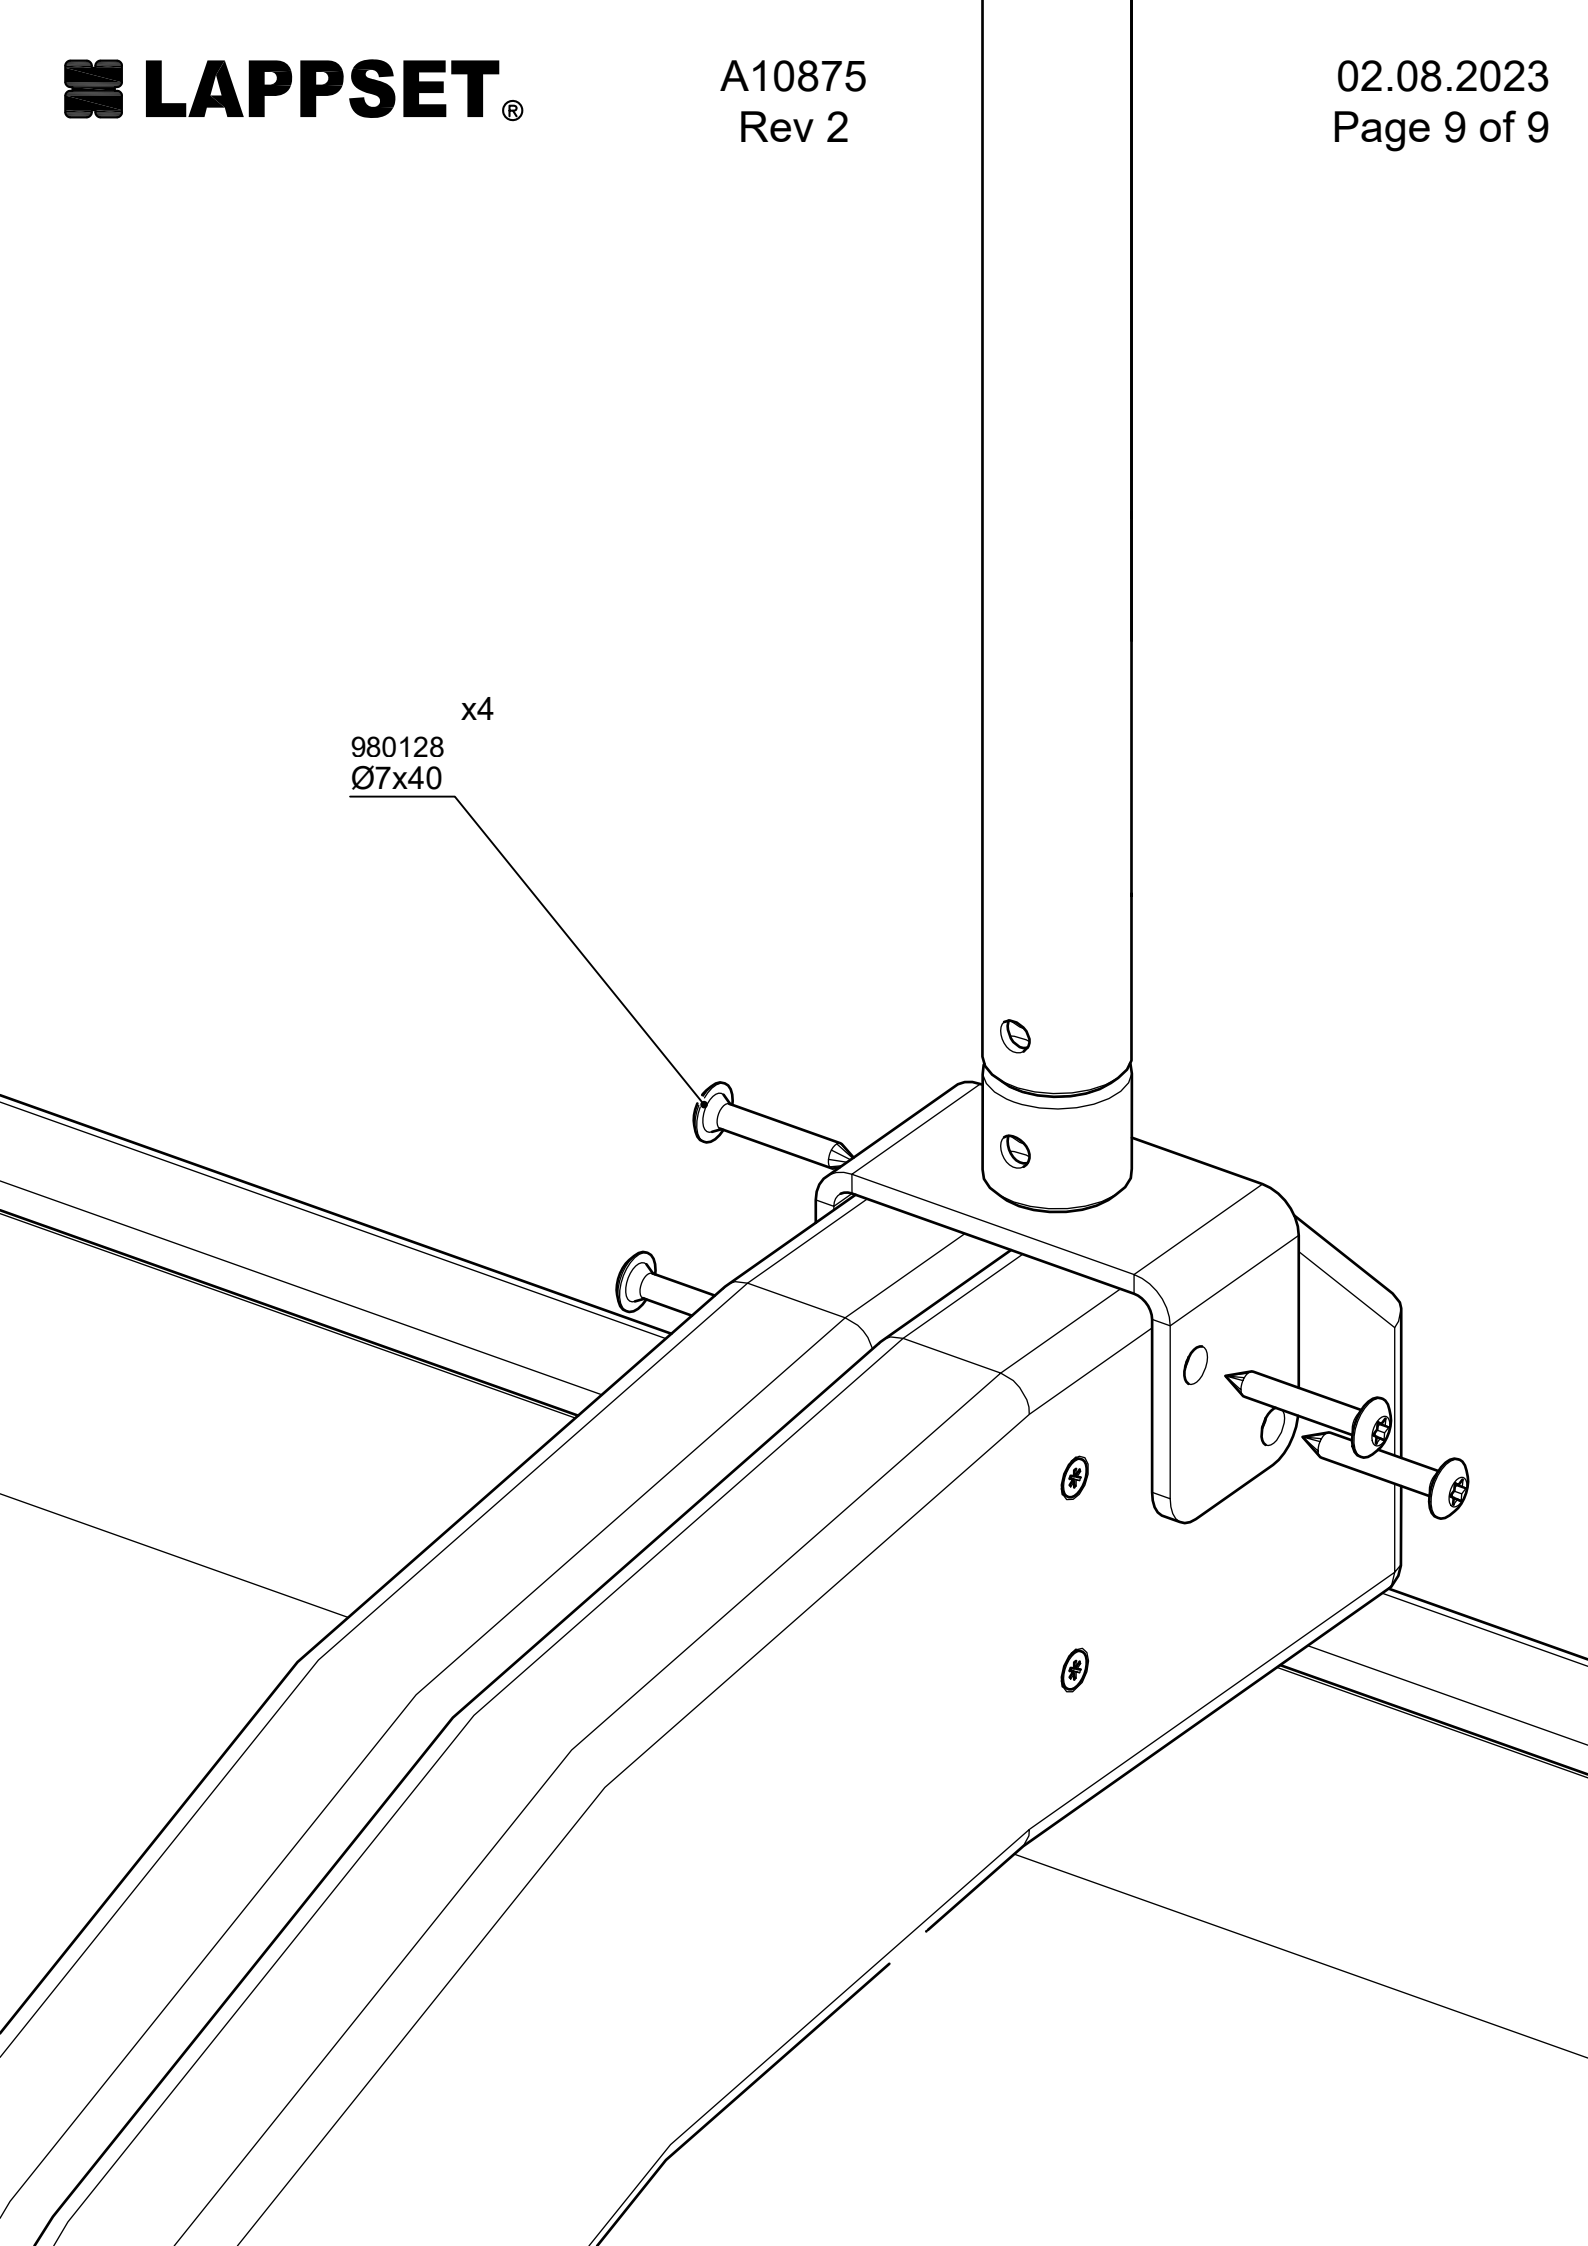

Use these parts and detail with small wooden slide (870mm height)

Use these parts and detail with all the other height slides

x4
980128
Ø7x40

LAPPSET®
BETON FOUNDATION

FOOT

DATE: 27.10.2015

1(1)

② 905104	PCS		PCS
	4		
 M10	PCS		PCS