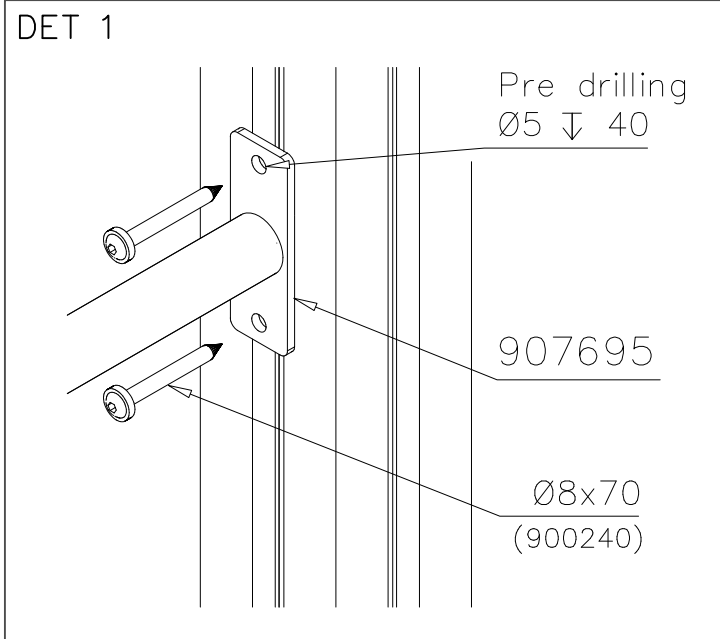

① 900240	PCS	② 900727	PCS
	1		1
Ø8x70		M10x80	
	PCS		PCS
③ 907688	PCS	③ 907701	PCS
	1		1
765		545	
	PCS		PCS
	PCS		PCS
	PCS		PCS
	PCS		PCS

LAPPSET® DEEP FOUNDATION

POLE

DATE: 15.5.2014

1(1)

①	905086	PCS	②	909214	PCS
		1			1
	Ø44/13.5		M12x50		
		PCS			PCS
		PCS			PCS
		PCS			PCS
		PCS			PCS
		PCS			PCS
		PCS			PCS
		PCS			PCS

① 900240	PCS	② 900342	PCS
	4		2
Ø8x70		M8x16	
③ 901900	PCS	④ 901939	PCS
	2		1
20.5x36.2x56		M12x70	
⑤ 909850	PCS	⑥ 980150	PCS
	1		1
M8x25		M8	
⑦ 901182	PCS	⑧ 901902	PCS
	1		2
Ø11/M8x40		30.7x60.9x100	
⑨ 905086	PCS	⑩ 909214	PCS
	1		1
Ø44/13.5		M12x50	
⑪ 907698	PCS	⑫ 907695	PCS
	1		1
Ø33.7x2054			
⑬ 901916	PCS	⑭ 909519	PCS
	1		1
Ø33.7x650	13	50x380x380	
	PCS		PCS