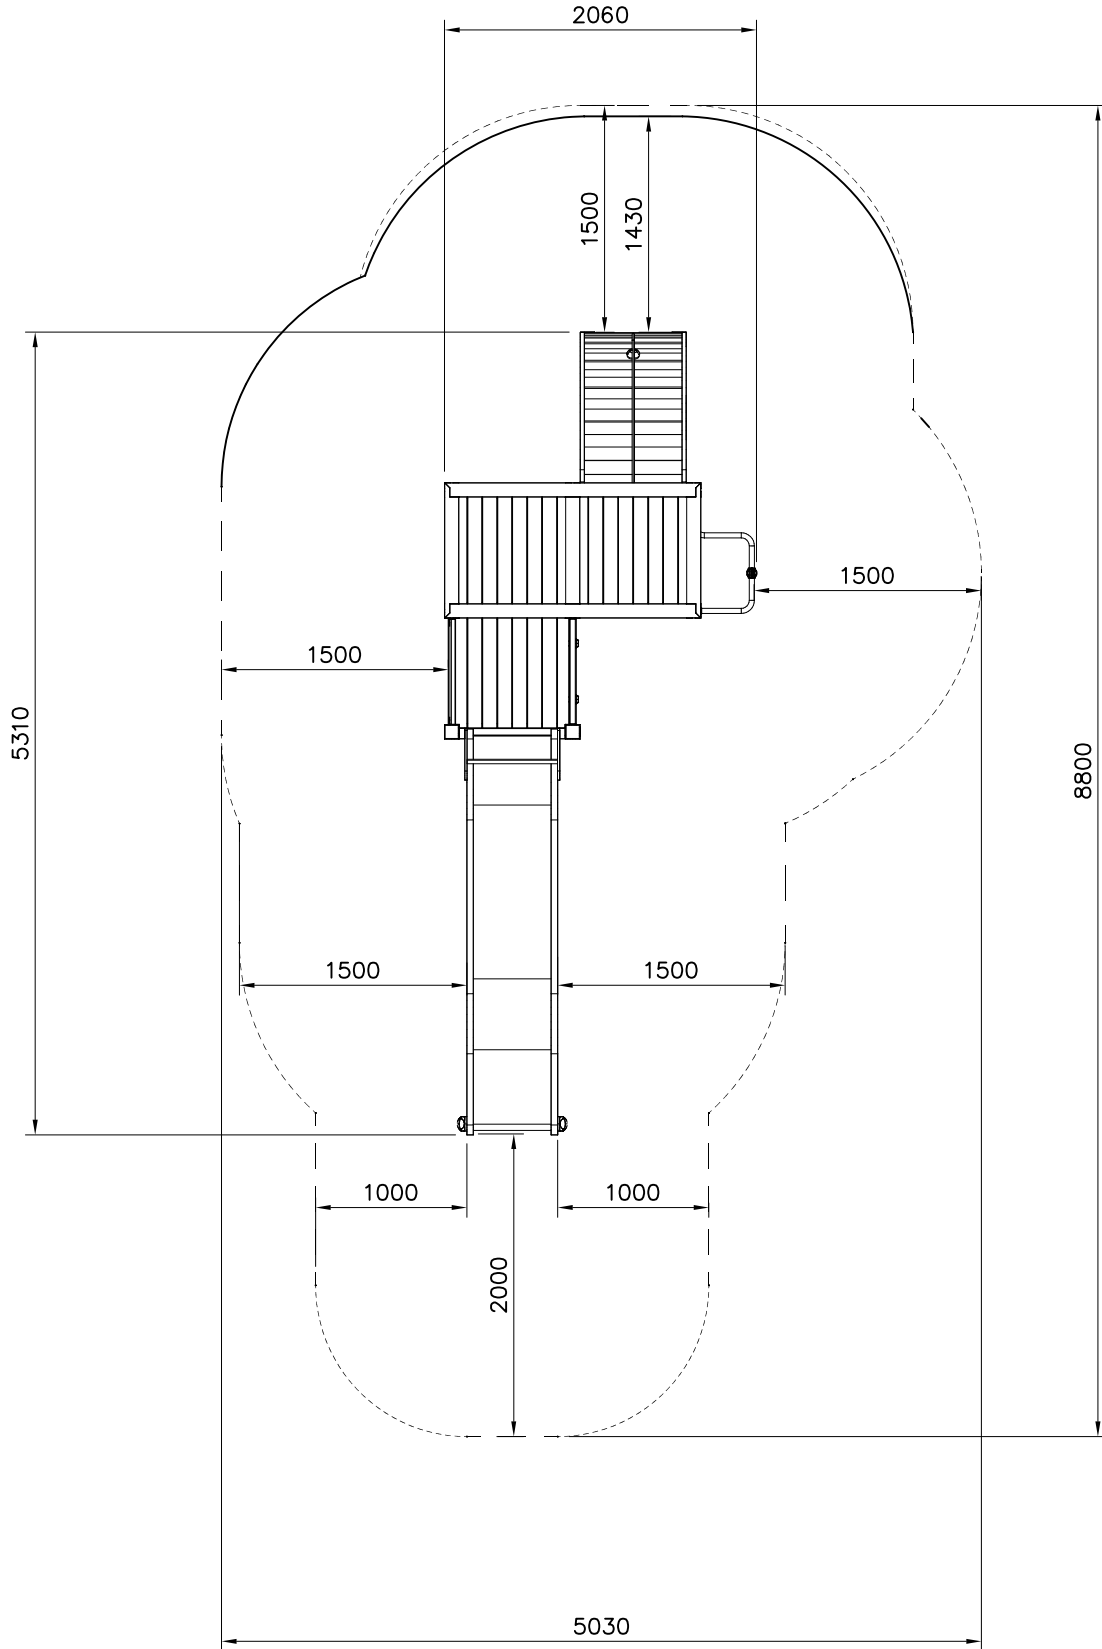

909511  90x90x650	PCS 10	909519  50x380x380	PCS 10	980114  Ø4x20	PCS 4	980123  Ø7x60	PCS 8	980128  Ø7x40	PCS 4	980131  Ø6x60	PCS 32
980151  Ø16/8,4	PCS 4		PCS		PCS		PCS		PCS		PCS
	PCS		PCS		PCS		PCS		PCS		PCS
	PCS		PCS		PCS		PCS		PCS		PCS
	PCS		PCS		PCS		PCS		PCS		PCS
	PCS		PCS		PCS		PCS		PCS		PCS
	PCS		PCS		PCS		PCS		PCS		PCS

137100M

EN/AS Impact Area 31.2 m²
Grid size = 500 mm

— EN/AS Impact Area 31.2 m²
- - - Falling Space 31.5 m²
Max Falling Height 1470 mm

1:40

1:40

DET 1

DET 2

DET 3