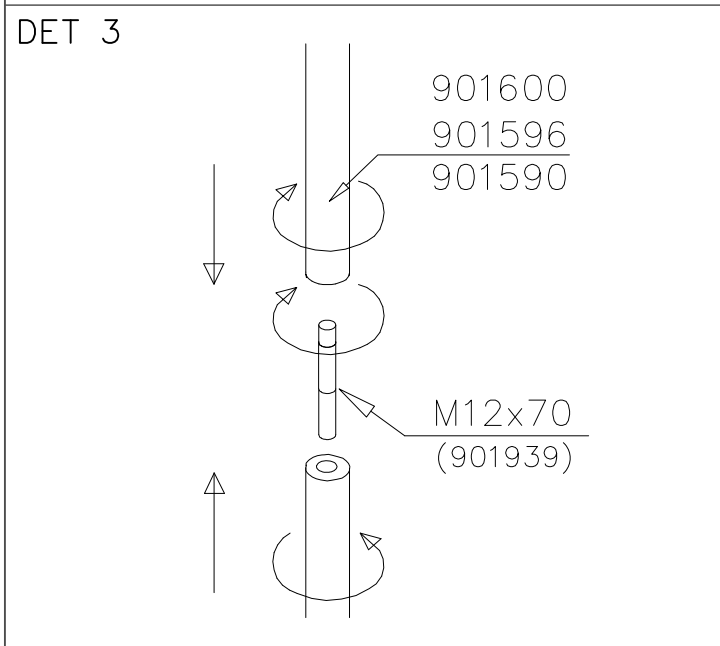

① 900240	PCS	② 900727	PCS
	1		1
Ø8x70		M10x80	
	PCS		PCS
③ 907688	PCS	③ 907701	PCS
	1		1
765		545	
	PCS		PCS
	PCS		PCS
	PCS		PCS
	PCS		PCS

LAPPSET® DEEP FOUNDATION

POLE

DATE: 15.5.2014

1(1)

①	905086	PCS	②	909214	PCS
		1			1
	Ø44/13.5		M12x50		
		PCS			PCS
		PCS			PCS
		PCS			PCS
		PCS			PCS
		PCS			PCS
		PCS			PCS
		PCS			PCS

① 900240	PCS	② 900342	PCS
	4		2
Ø8x70		M8x16	
③ 901900	PCS	④ 901939	PCS
	2		1
20.5x36.2x56		M12x70	
⑤ 909850	PCS	⑥ 980150	PCS
	1		1
M8x25		M8	
⑦ 901182	PCS	⑧ 901902	PCS
	1		2
Ø11/M8x40		30.7x60.9x100	
⑨ 905086	PCS	⑩ 909214	PCS
	1		1
Ø44/13.5		M12x50	
⑪ 907698	PCS	⑫ 907695	PCS
	1		1
Ø33.7x2054			
⑬ 901916	PCS	⑭ 909519	PCS
	1		1
Ø33.7x650	13	50x380x380	
	PCS		PCS