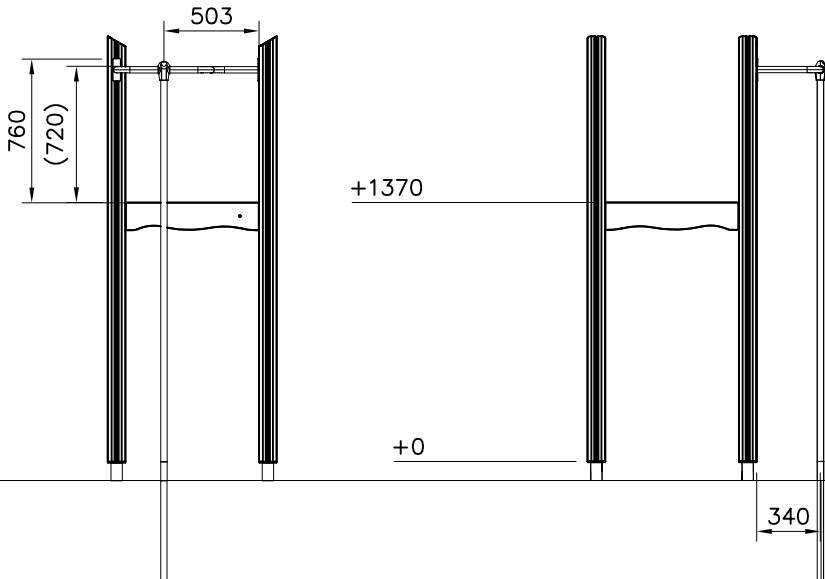

① 900240	PCS	② 900727	PCS
	1		1
Ø8x70		M10x80	
	PCS		PCS
③ 907688	PCS	③ 907701	PCS
	1		1
765		545	
	PCS		PCS
	PCS		PCS
	PCS		PCS
	PCS		PCS

LAPPSET® DEEP FOUNDATION

POLE

DATE: 15.5.2014

1(1)

①	905086	PCS	②	909214	PCS
		1			1
	Ø44/13.5		M12x50		
		PCS			PCS
		PCS			PCS
		PCS			PCS
		PCS			PCS
		PCS			PCS
		PCS			PCS
		PCS			PCS

① 900240	PCS	② 900342	PCS
	4		2
Ø8x70		M8x16	
③ 901900	PCS	④ 901939	PCS
	2		1
20.5x36.2x56		M12x70	
⑤ 909850	PCS	⑥ 980150	PCS
	1		1
M8x25		M8	
⑦ 901182	PCS	⑧ 901902	PCS
	1		2
Ø11/M8x40		30.7x60.9x100	
⑨ 905086	PCS	⑩ 909214	PCS
	1		1
Ø44/13.5		M12x50	
⑪ 907698	PCS	⑫ 907695	PCS
	1		1
Ø33.7x2054			
⑬ 901916	PCS	⑭ 909519	PCS
	1		1
Ø33.7x650	13	50x380x380	
	PCS		PCS