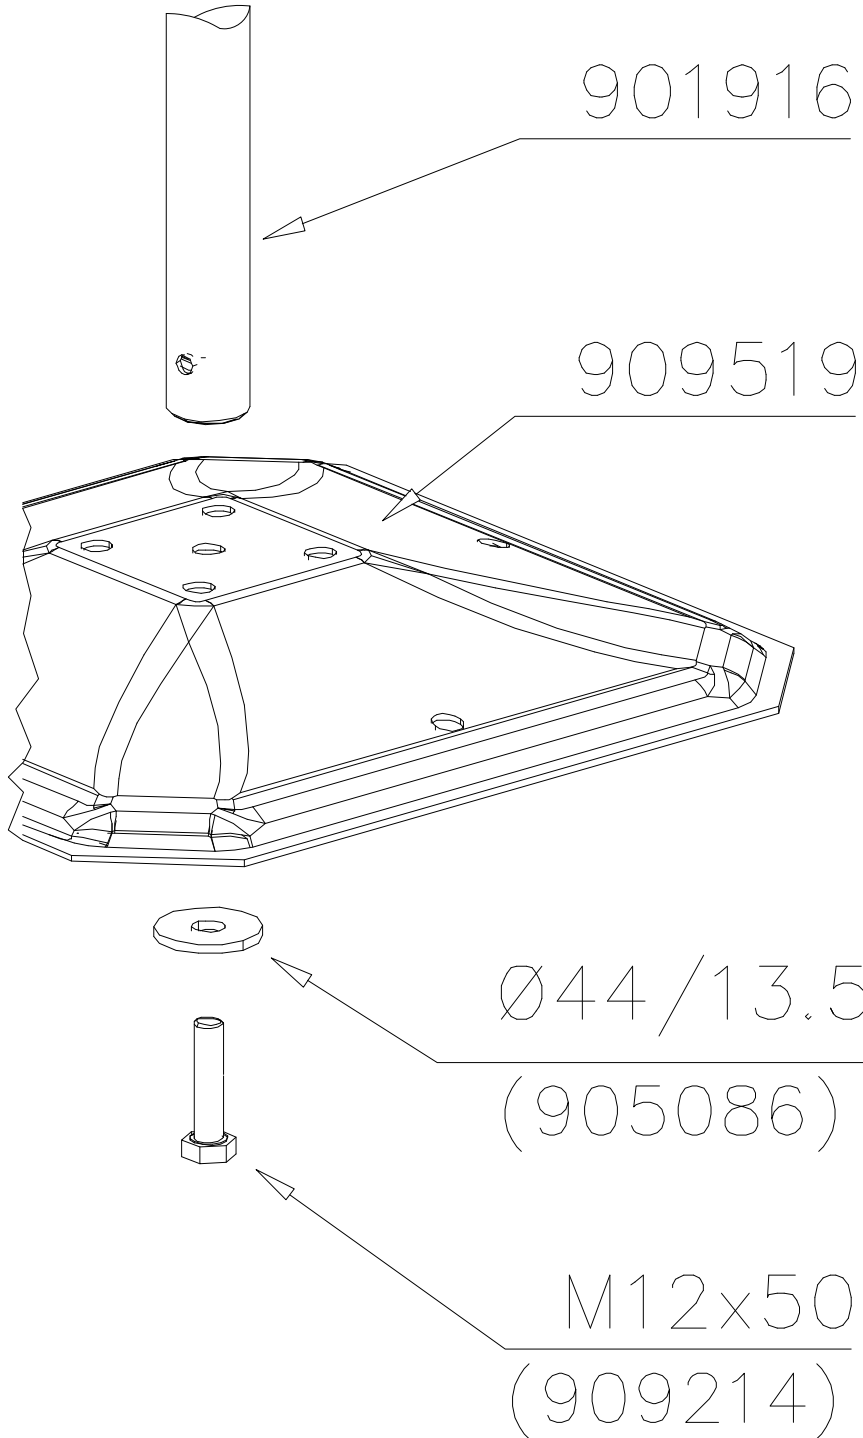

① 900240	PCS	② 900727	PCS
	1		1
Ø8x70		M10x80	
	PCS		PCS
③ 907688	PCS	③ 907701	PCS
	1		1
765		545	
	PCS		PCS
	PCS		PCS
	PCS		PCS
	PCS		PCS

LAPPSET® DEEP FOUNDATION

POLE

DATE: 15.5.2014

1(1)

①	905086	PCS	②	909214	PCS
		1			1
	Ø44/13.5		M12x50		
		PCS			PCS
		PCS			PCS
		PCS			PCS
		PCS			PCS
		PCS			PCS
		PCS			PCS
		PCS			PCS

① 900240	PCS	② 900342	PCS
	4		2
Ø8x70		M8x16	
③ 901900	PCS	④ 901939	PCS
	2		1
20.5x36.2x56		M12x70	
⑤ 909850	PCS	⑥ 980150	PCS
	1		1
M8x25		M8	
⑦ 901182	PCS	⑧ 901902	PCS
	1		2
Ø11/M8x40		30.7x60.9x100	
⑨ 905086	PCS	⑩ 909214	PCS
	1		1
Ø44/13.5		M12x50	
⑪ 907698	PCS	⑫ 907695	PCS
	1		1
Ø33.7x2054			
⑬ 901916	PCS	⑭ 909519	PCS
	1		1
Ø33.7x650	13	50x380x380	
	PCS		PCS