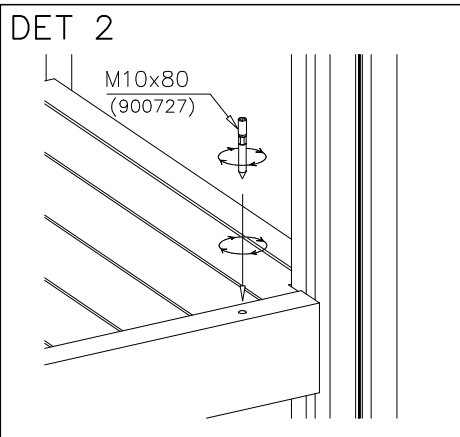

① 900240	PCS	② 900727	PCS
	1		1
Ø8x70		M10x80	
	PCS		PCS
③ 907688	PCS	③ 907701	PCS
	1		1
765		545	
	PCS		PCS
	PCS		PCS
	PCS		PCS
	PCS		PCS

LAPPSET® DEEP FOUNDATION

POLE

DATE: 15.5.2014

1(1)

①	905086	PCS	②	909214	PCS
		1			1
	Ø44/13.5		M12x50		
		PCS			PCS
		PCS			PCS
		PCS			PCS
		PCS			PCS
		PCS			PCS
		PCS			PCS
		PCS			PCS