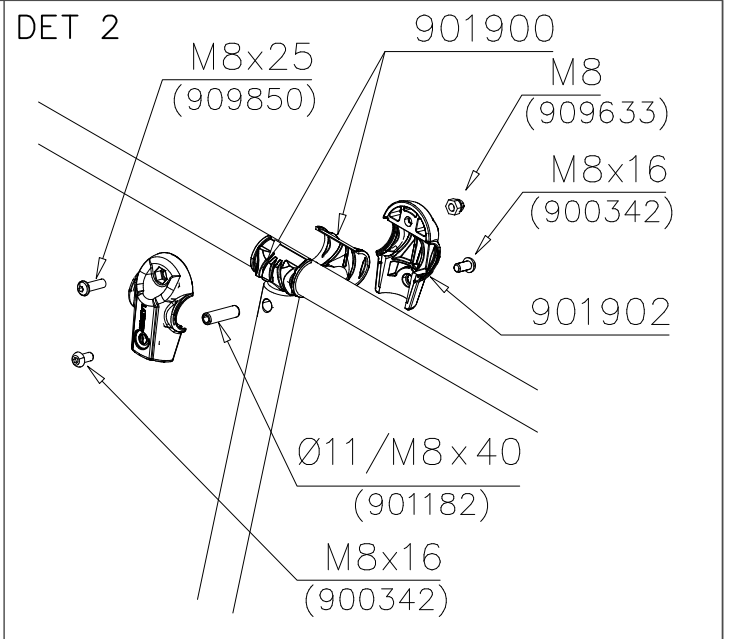

① 900240	PCS	② 900727	PCS
	1		1
Ø8x70		M10x80	
	PCS		PCS
③ 907688	PCS	③ 907701	PCS
	1		1
765		545	
	PCS		PCS
	PCS		PCS
	PCS		PCS
	PCS		PCS

LAPPSET® DEEP FOUNDATION

POLE

DATE: 15.5.2014

1(1)

①	905086	PCS	②	909214	PCS
		1			1
	Ø44/13.5		M12x50		
		PCS			PCS
		PCS			PCS
		PCS			PCS
		PCS			PCS
		PCS			PCS
		PCS			PCS
		PCS			PCS

① 900240	PCS	② 900342	PCS
	4		2
Ø8x70		M8x16	
③ 901900	PCS	④ 901939	PCS
	2		1
20.5x36.2x56		M12x70	
⑤ 909850	PCS	⑥ 980150	PCS
	1		1
M8x25		M8	
⑦ 901182	PCS	⑧ 901902	PCS
	1		2
Ø11/M8x40		30.7x60.9x100	
⑨ 905086	PCS	⑩ 909214	PCS
	1		1
Ø44/13.5		M12x50	
⑪ 907698	PCS	⑫ 907695	PCS
	1		1
Ø33.7x2054			
⑬ 901916	PCS	⑭ 909519	PCS
	1		1
Ø33.7x650	13	50x380x380	
	PCS		PCS