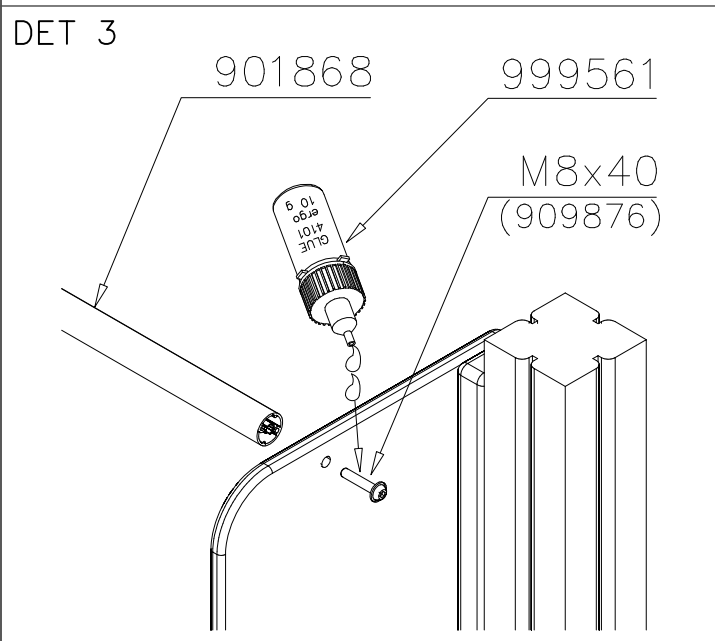

LAPPSET

DEEP FOUNDATION

705308

DATE: 6.10.2023

4(5)

○ 707133	PCS	○ 901868	PCS	○ 901879	PCS	⑥ 909210	PCS	⑦ 905051	PCS	⑧ 980128	PCS
	1		2		2		4		4		6
10x80x745		Ø30x598				M8x40		Ø24/8.4		Ø7x40	

DET 6

Insert sheet metal IN to the plastic cover.