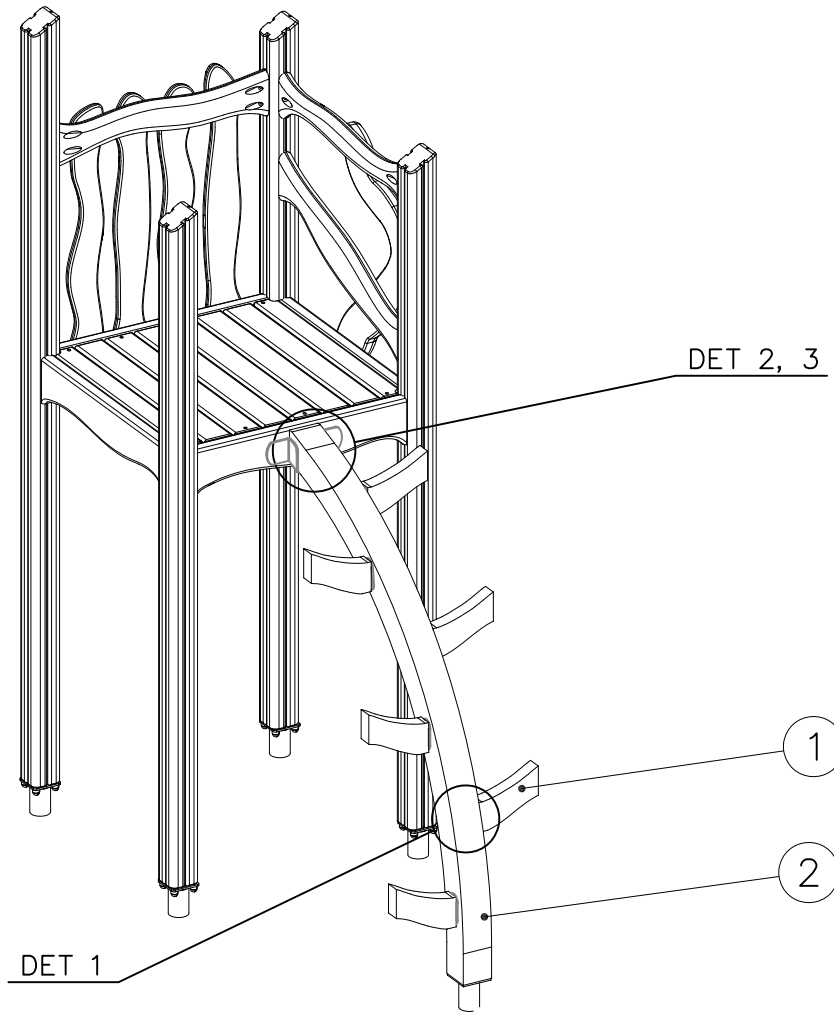

① 705643	PCS	② 705367	PCS
	6		1
		95x1005x1365	
③ 902439	PCS	④ 902474	PCS
	1		1
⑤ 905103	PCS	⑥ 909256	PCS
	12		12
PT-28/32-H		Ø16/8.4	
⑦ 980161	PCS	⑧ 980165	PCS
	12		12
M10		Ø24/13	
⑨ 980128	PCS		PCS
	12		
Ø7x40