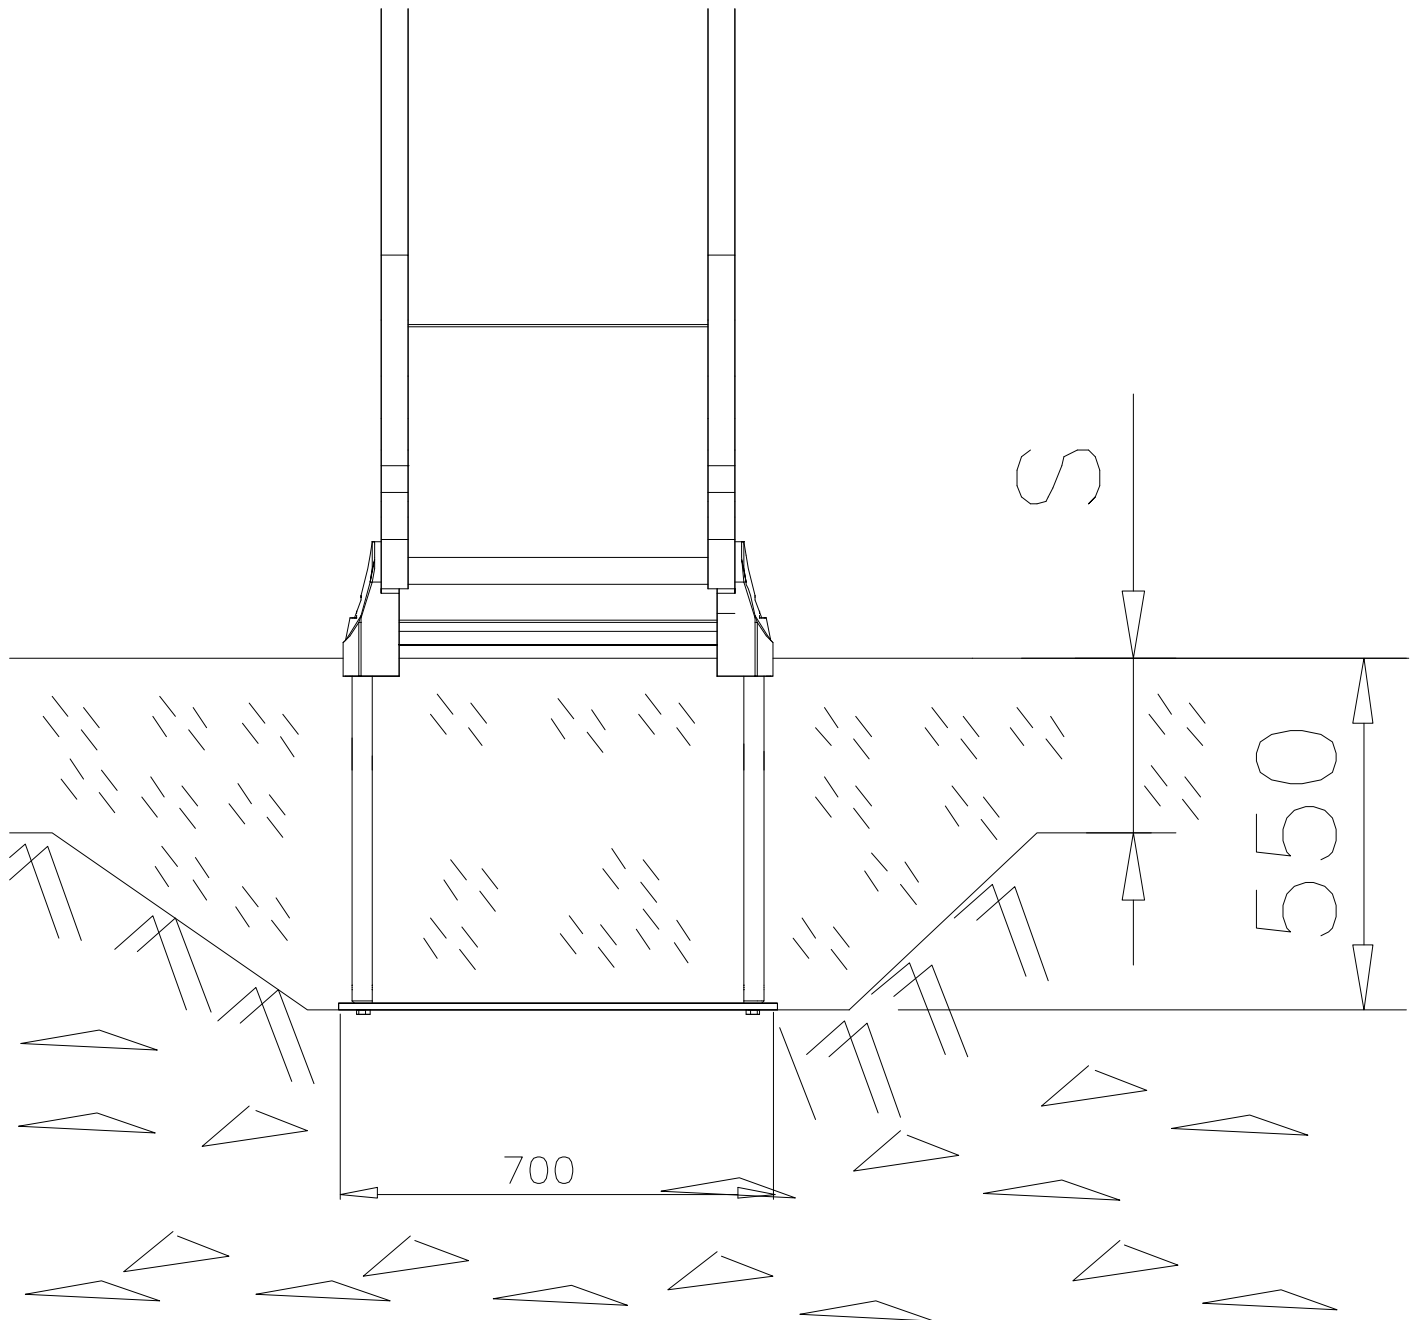

LAPPSET

DEEP FOUNDATION

SLIDE WOOD

DATE: 22.5.2015

1(1)