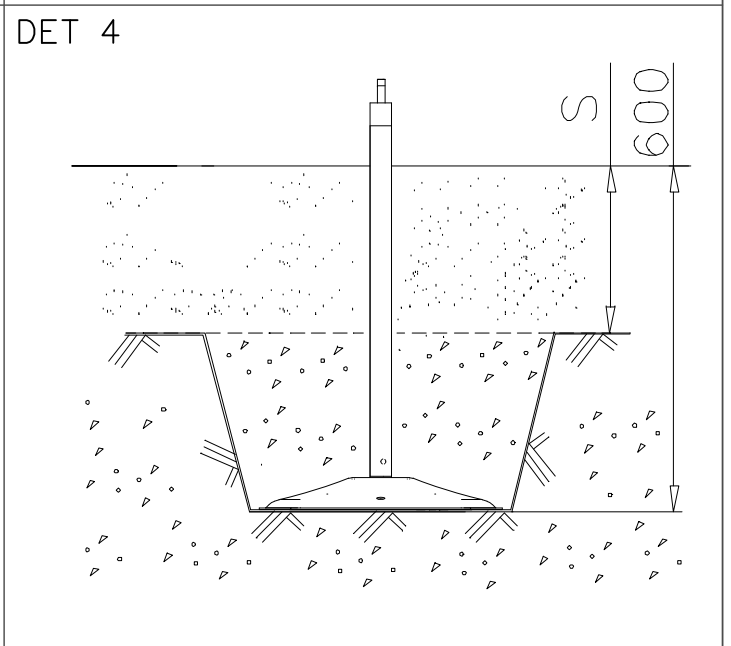

LAPPSET® DEEP FOUNDATION

POLE

DATE: 15.5.2014

1(1)

①	905086	PCS	②	909214	PCS
		1			1
	Ø44/13.5		M12x50		
		PCS			PCS
		PCS			PCS
		PCS			PCS
		PCS			PCS
		PCS			PCS
		PCS			PCS
		PCS			PCS

① 900240	PCS	② 900342	PCS
	4		2
Ø8x70		M8x16	
③ 901900	PCS	④ 901939	PCS
	2		1
20.5x36.2x56		M12x70	
⑤ 909850	PCS	⑥ 980150	PCS
	1		1
M8x25		M8	
⑦ 901182	PCS	⑧ 901902	PCS
	1		2
Ø11/M8x40		30.7x60.9x100	
⑨ 905086	PCS	⑩ 909214	PCS
	1		1
Ø44/13.5		M12x50	
⑪ 907698	PCS	⑫ 907695	PCS
	1		1
Ø33.7x2054			
⑬ 901916	PCS	⑭ 909519	PCS
	1		1
Ø33.7x650	13	50x380x380	
	PCS		PCS