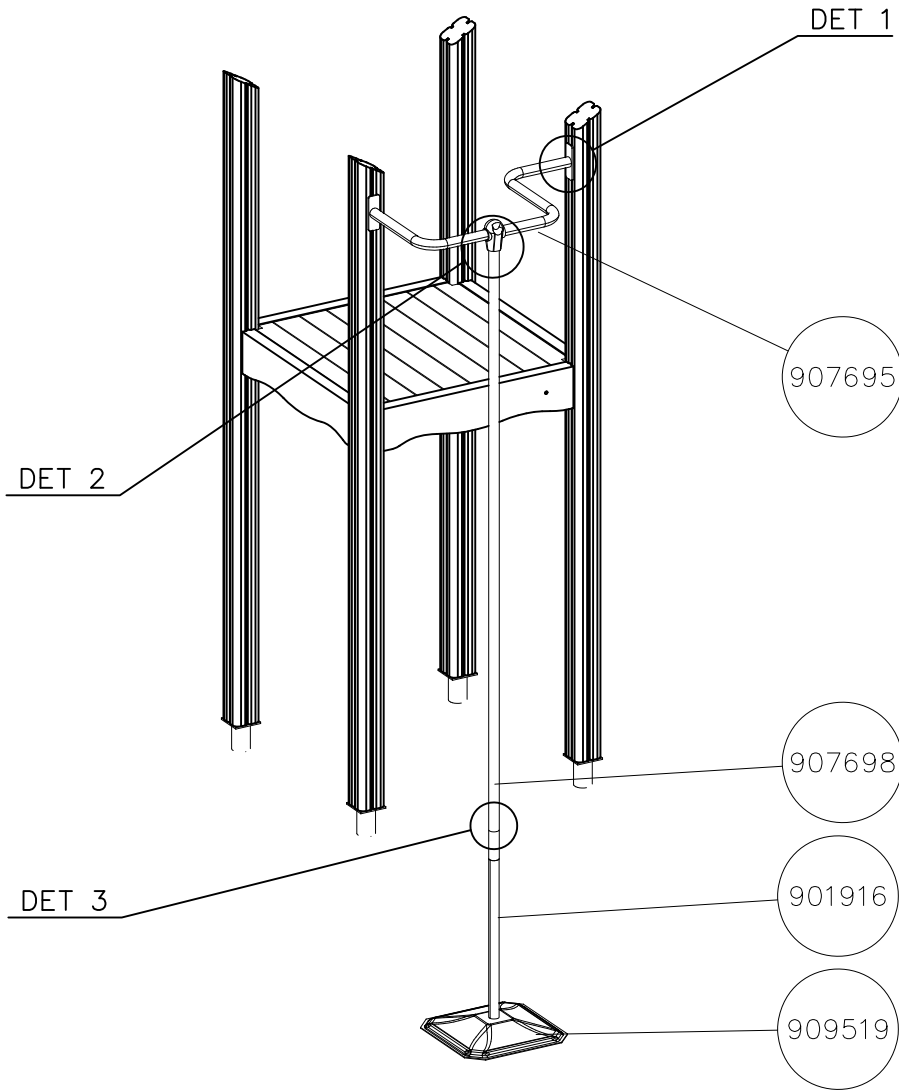

LAPPSET® DEEP FOUNDATION

POLE

DATE: 15.5.2014

1(1)

①	905086	PCS	②	909214	PCS
		1			1
	Ø44/13.5		M12x50		
		PCS			PCS
		PCS			PCS
		PCS			PCS
		PCS			PCS
		PCS			PCS
		PCS			PCS
		PCS			PCS

① 900240	PCS	② 900342	PCS
	4		2
Ø8x70		M8x16	
③ 901900	PCS	④ 901939	PCS
	2		1
20.5x36.2x56		M12x70	
⑤ 909850	PCS	⑥ 980150	PCS
	1		1
M8x25		M8	
⑦ 901182	PCS	⑧ 901902	PCS
	1		2
Ø11/M8x40		30.7x60.9x100	
⑨ 905086	PCS	⑩ 909214	PCS
	1		1
Ø44/13.5		M12x50	
⑪ 907698	PCS	⑫ 907695	PCS
	1		1
Ø33.7x2054			
⑬ 901916	PCS	⑭ 909519	PCS
	1		1
Ø33.7x650	13	50x380x380	
	PCS		PCS