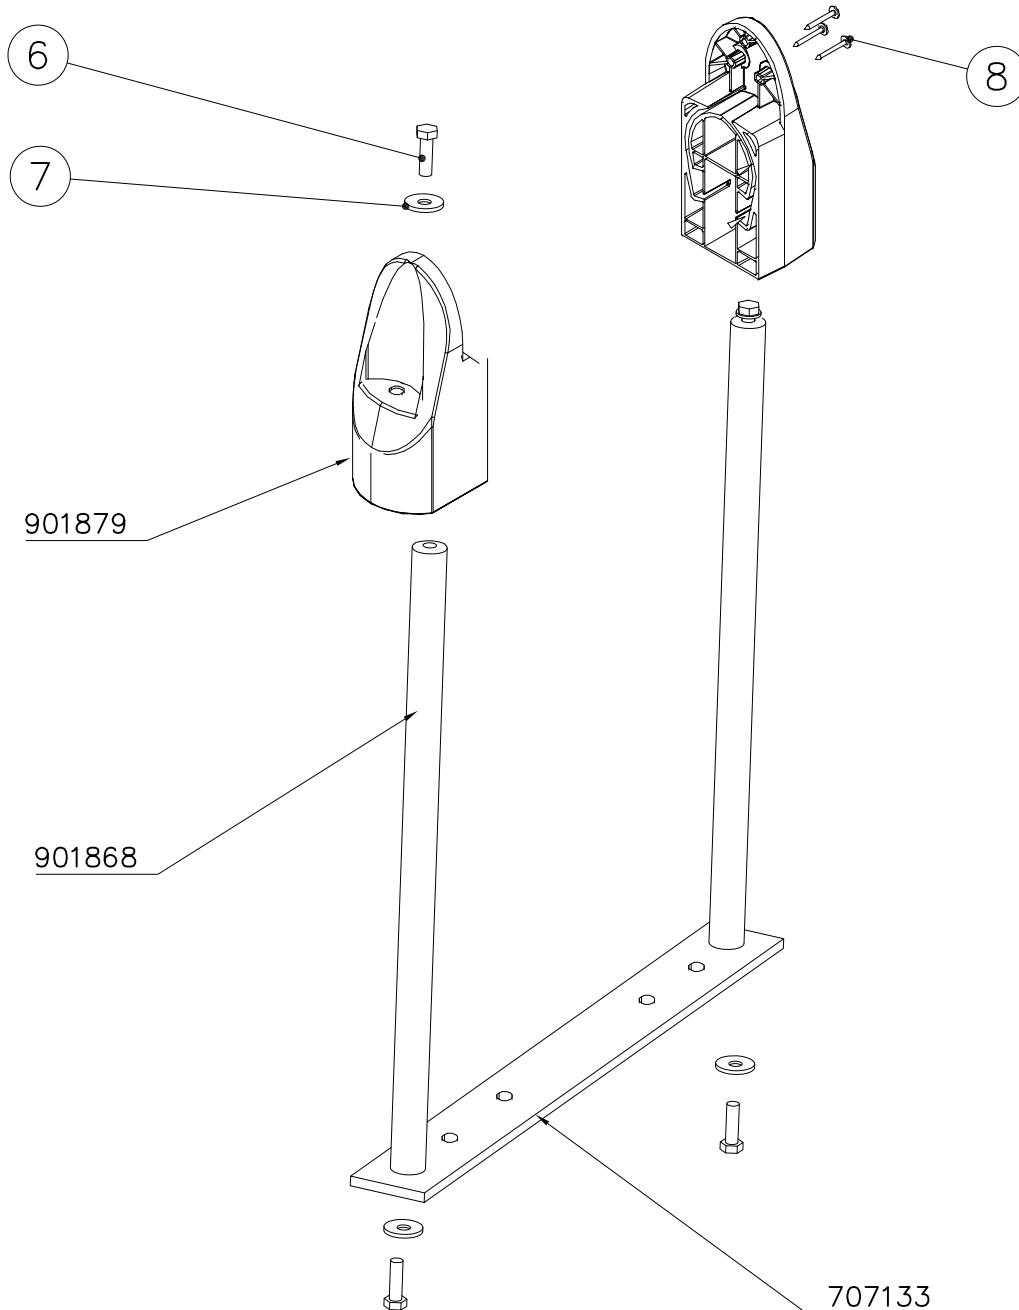

LAPPSET

DEEP FOUNDATION

705308

DATE: 6.10.2023

4(5)

○ 707133	PCS	○ 901868	PCS	○ 901879	PCS	⑥ 909210	PCS	⑦ 905051	PCS	⑧ 980128	PCS
	1		2		2		4		4		6
10x80x745		Ø30x598				M8x40		Ø24/8.4		Ø7x40	

DET 6

Insert sheet metal IN to the plastic cover.