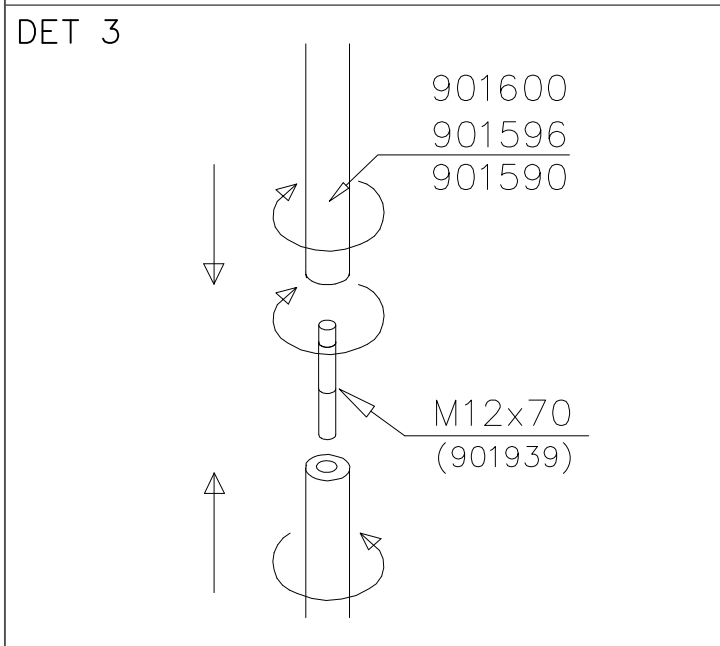

LAPPSET® DEEP FOUNDATION

POLE

DATE: 15.5.2014

1(1)

①	905086	PCS	②	909214	PCS
		1			1
	Ø44/13.5		M12x50		
		PCS			PCS
		PCS			PCS
		PCS			PCS
		PCS			PCS
		PCS			PCS
		PCS			PCS
		PCS			PCS

① 900240	PCS	② 900342	PCS
	4		2
Ø8x70		M8x16	
③ 901900	PCS	④ 901939	PCS
	2		1
20.5x36.2x56		M12x70	
⑤ 909850	PCS	⑥ 980150	PCS
	1		1
M8x25		M8	
⑦ 901182	PCS	⑧ 901902	PCS
	1		2
Ø11/M8x40		30.7x60.9x100	
⑨ 905086	PCS	⑩ 909214	PCS
	1		1
Ø44/13.5		M12x50	
⑪ 907698	PCS	⑫ 907695	PCS
	1		1
Ø33.7x2054			
⑬ 901916	PCS	⑭ 909519	PCS
	1		1
Ø33.7x650	13	50x380x380	
	PCS		PCS