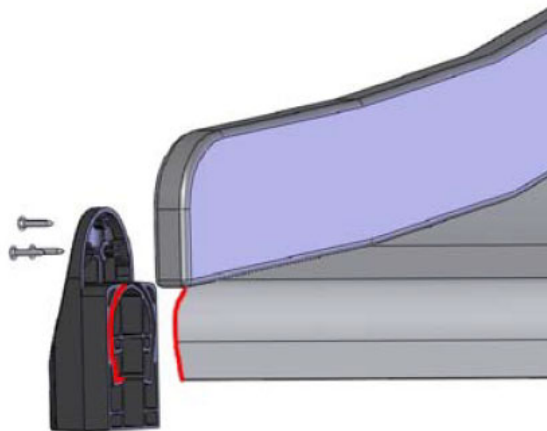

LAPPSET

DEEP FOUNDATION

705308

DATE: 6.10.2023

4(5)

○ 707133	PCS	○ 901868	PCS	○ 901879	PCS	⑥ 909210	PCS	⑦ 905051	PCS	⑧ 980128	PCS
	1		2		2		4		4		6
10x80x745		Ø30x598				M8x40		Ø24/8.4		Ø7x40	

DET 6

Insert sheet metal IN to the plastic cover.