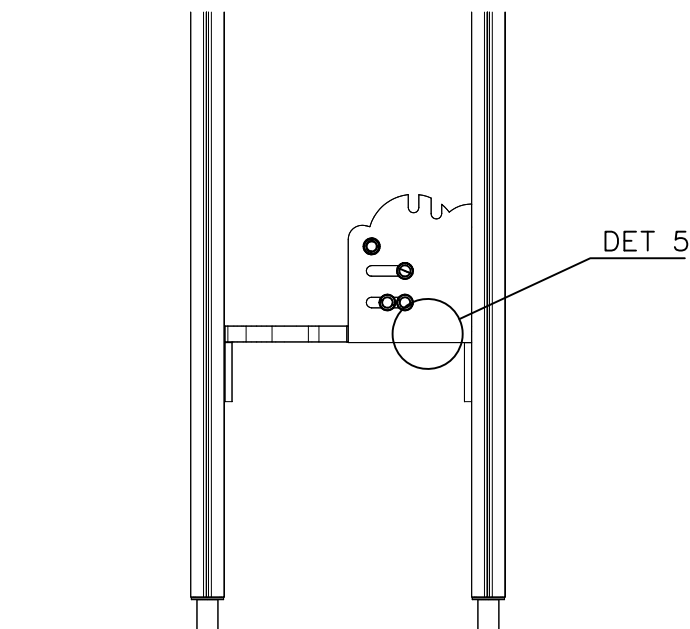

① 903176	PCS	② 909850	PCS
	1		1
		M8x25	
③ 980128	PCS	④ 909256	PCS
	7		2
Ø7x40		Ø16/8.4	
⑤ 909633	PCS	⑥ 980123	PCS
	1		1
M8		Ø7x60	
⑦ 709372	PCS	⑧ 709374	PCS
	1		1
69x351x421		45x224x702	
⑨ 709350	PCS	⑩ 709400	PCS
	1		1
20x154x200		20x154x200	
	PCS	⑪ 903093	PCS
			6
		Ø8x90	
	PCS		PCS
	PCS		PCS