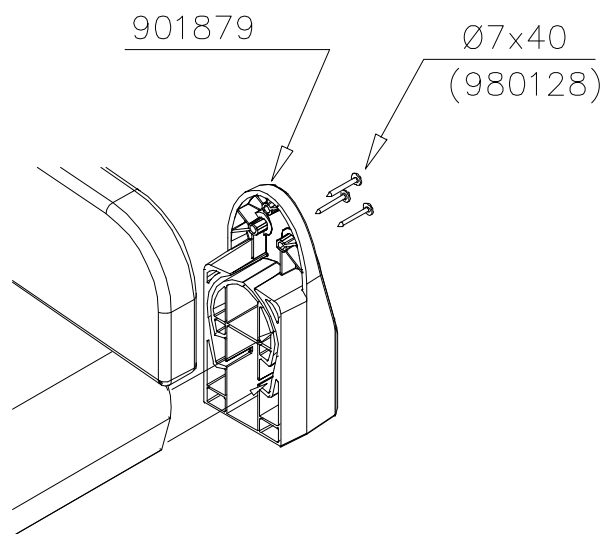

LAPPSET

DEEP FOUNDATION

705308

DATE: 6.10.2023

4(5)

○ 707133	PCS	○ 901868	PCS	○ 901879	PCS	⑥ 909210	PCS	⑦ 905051	PCS	⑧ 980128	PCS
	1		2		2		4		4		6
10x80x745		Ø30x598				M8x40		Ø24/8.4		Ø7x40	

DET 6

Insert sheet metal IN to the plastic cover.