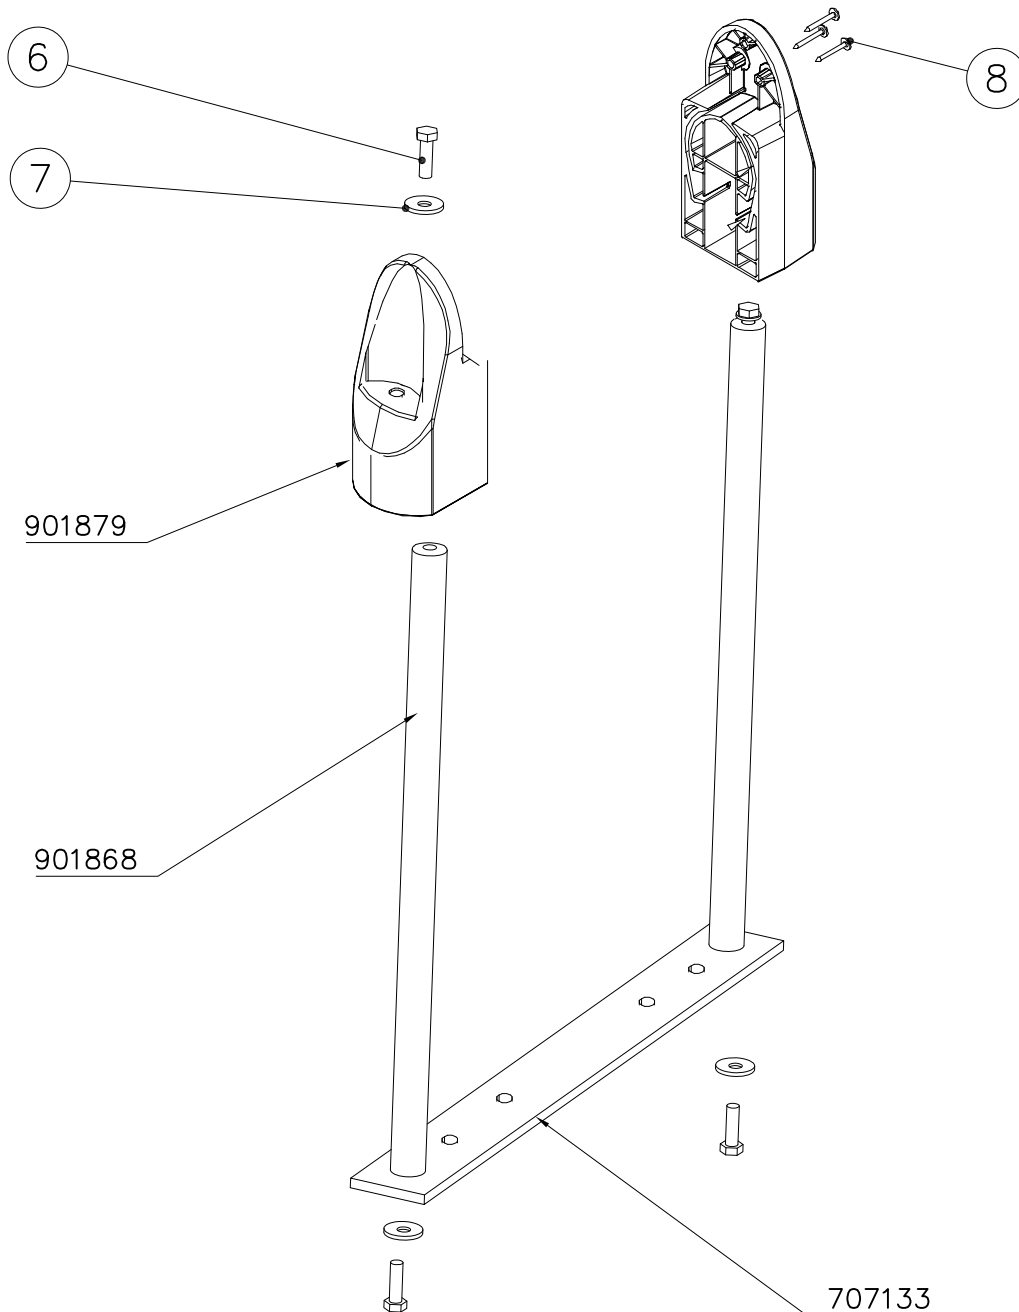

# 705308

DATE: 6.10.2023

4(5)

○ 707133	PCS	○ 901868	PCS	○ 901879	PCS	⑥ 909210	PCS	⑦ 905051	PCS	⑧ 980128	PCS
	1		2		2		4		4		6
10x80x745		Ø30x598				M8x40		Ø24/8.4		Ø7x40	

DET 6

Insert sheet metal IN to the plastic cover.