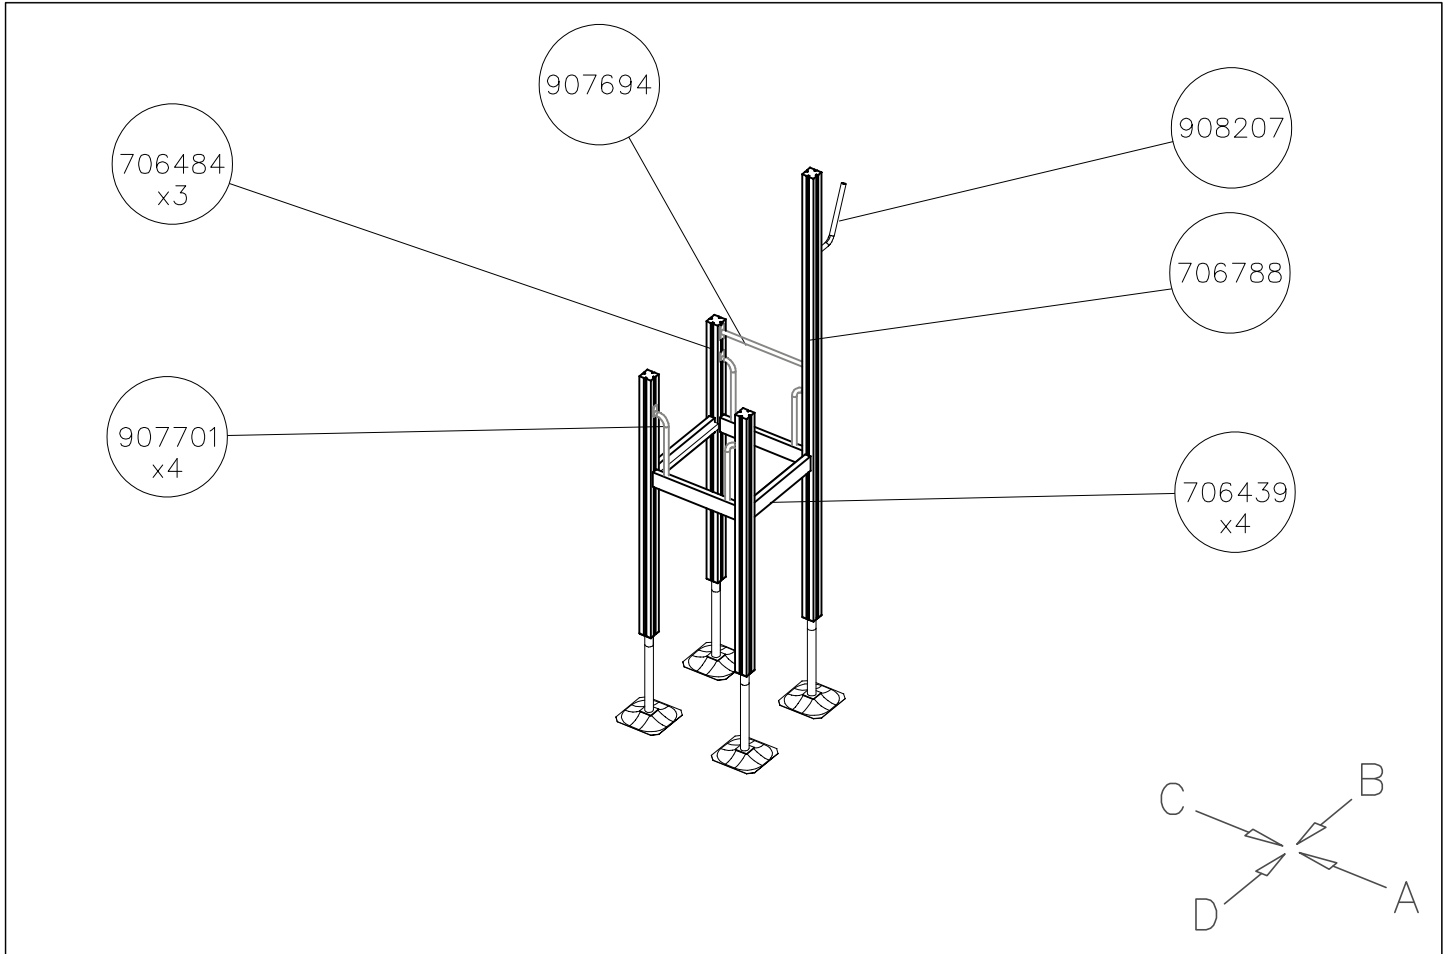

DATE: 17.7.2024