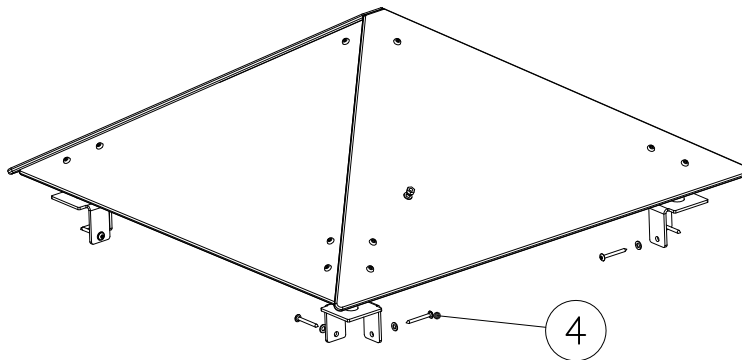

DET 2

DET 3

PLATE COLOR OPTIONS

707316

10x572x949

- 701 BLUE
- 702 YELLOW
- 703 LIME
- 704 DARK GRAY
- 705 LIGHT GRAY
- 706 RED
- 707 GREEN
- 708 FUXIA

IF PRODUCT HAS A SLIDE,  
THEN THE SAME COLOR AS  
START-OFF PLATES