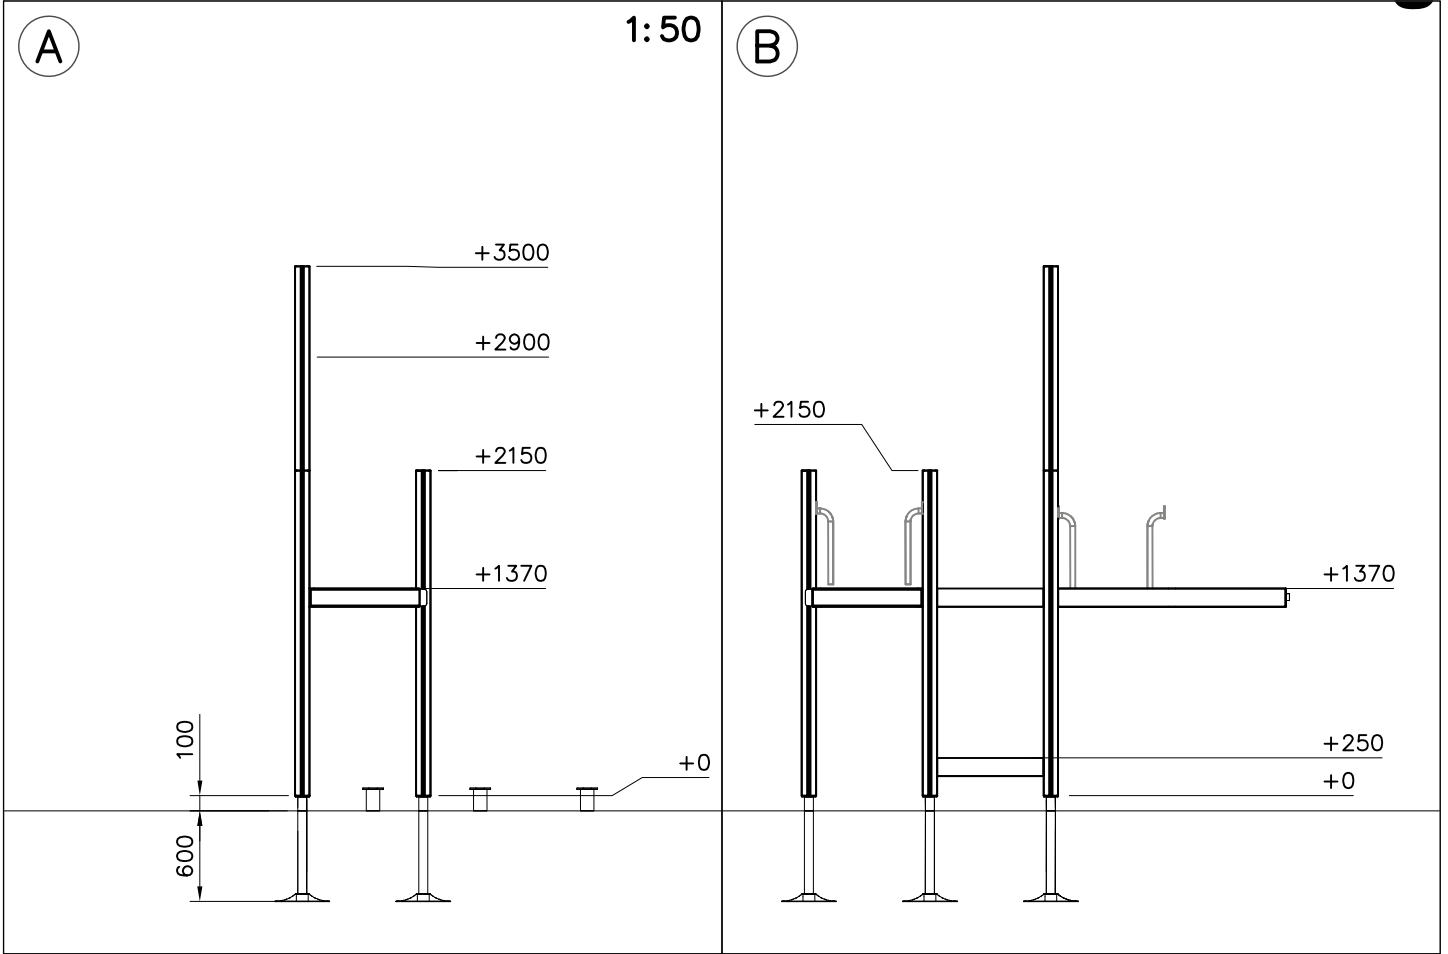

DATE: 13.2.2024

DATE: 13.2.2024

1:50

DATE: 13.2.2024

1:50

Max Falling Height 1470 mm

LAPPSET®
DEEP FOUNDATION

FOOT