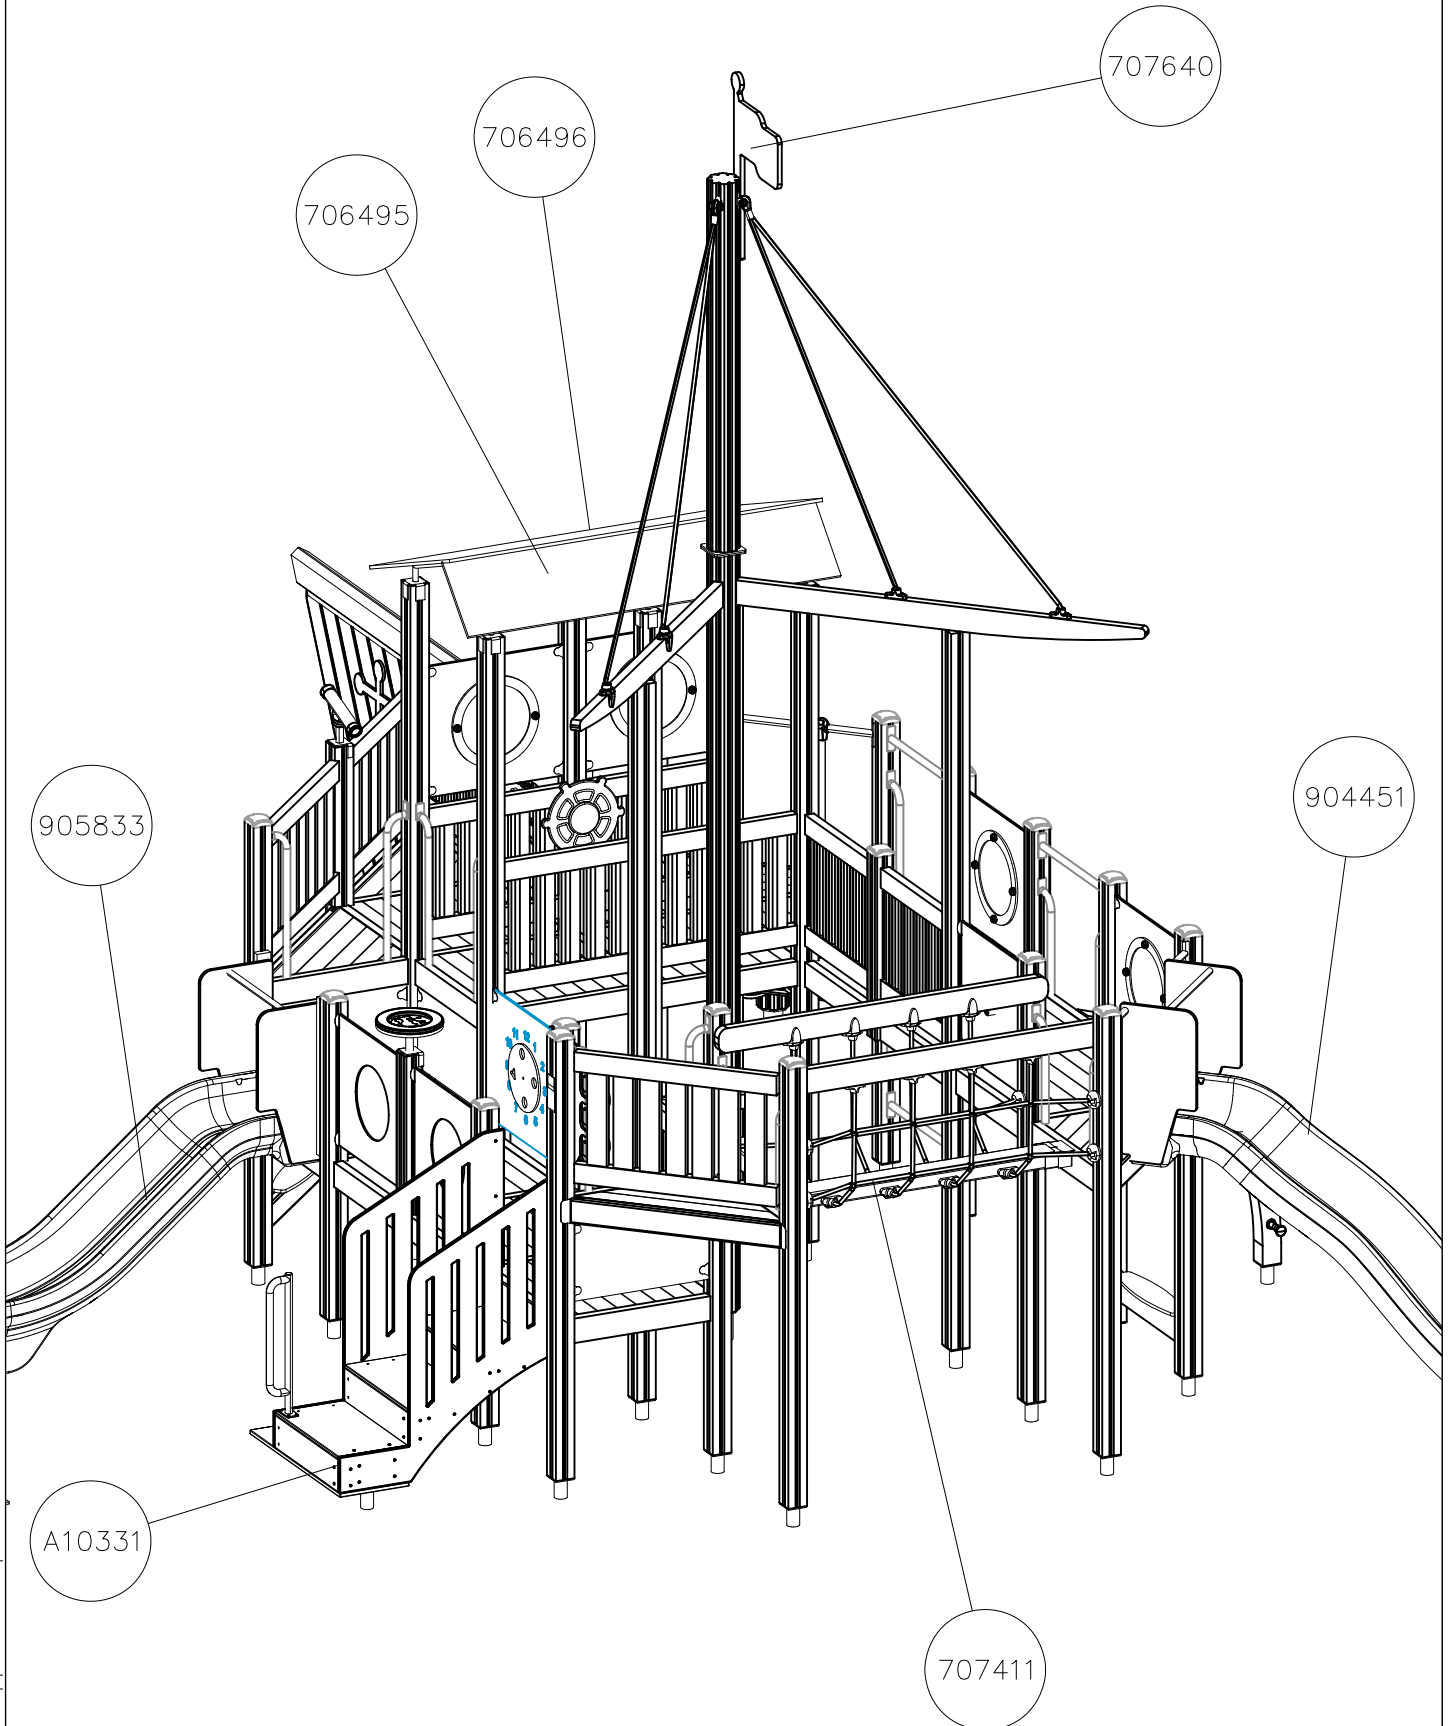

DATE: 13.2.2024

DATE: 13.2.2024

1:50

DATE: 13.2.2024

1:50

Max Falling Height 1470 mm

LAPPSET®
DEEP FOUNDATION

FOOT