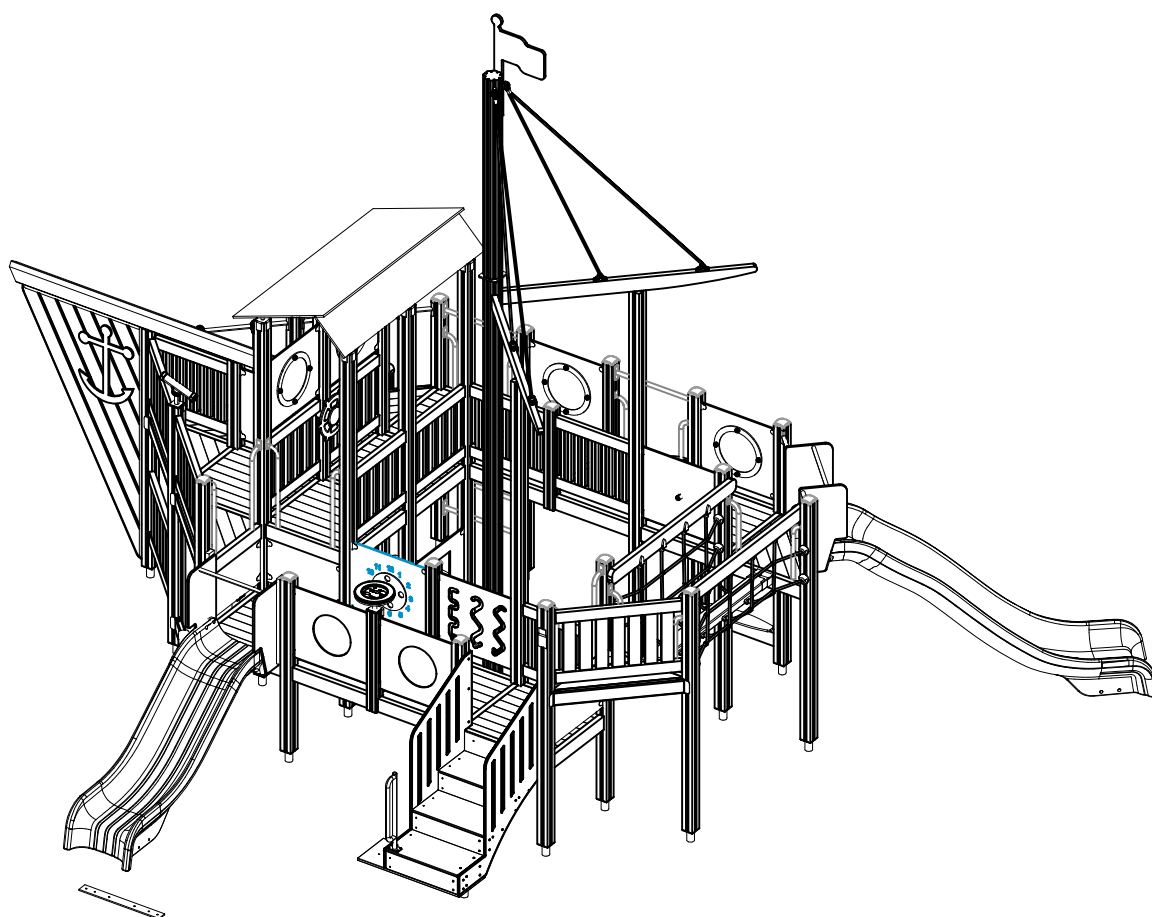

LAPPSET®

FINNO

ASENNUSOHJE
MONTERINGSANSVISNING
INSTALLATION INSTRUCTION
AUFBAUANLEITUNG
NOTICE D'INSTALLATION

DATE: 13.2.2024

Q17889