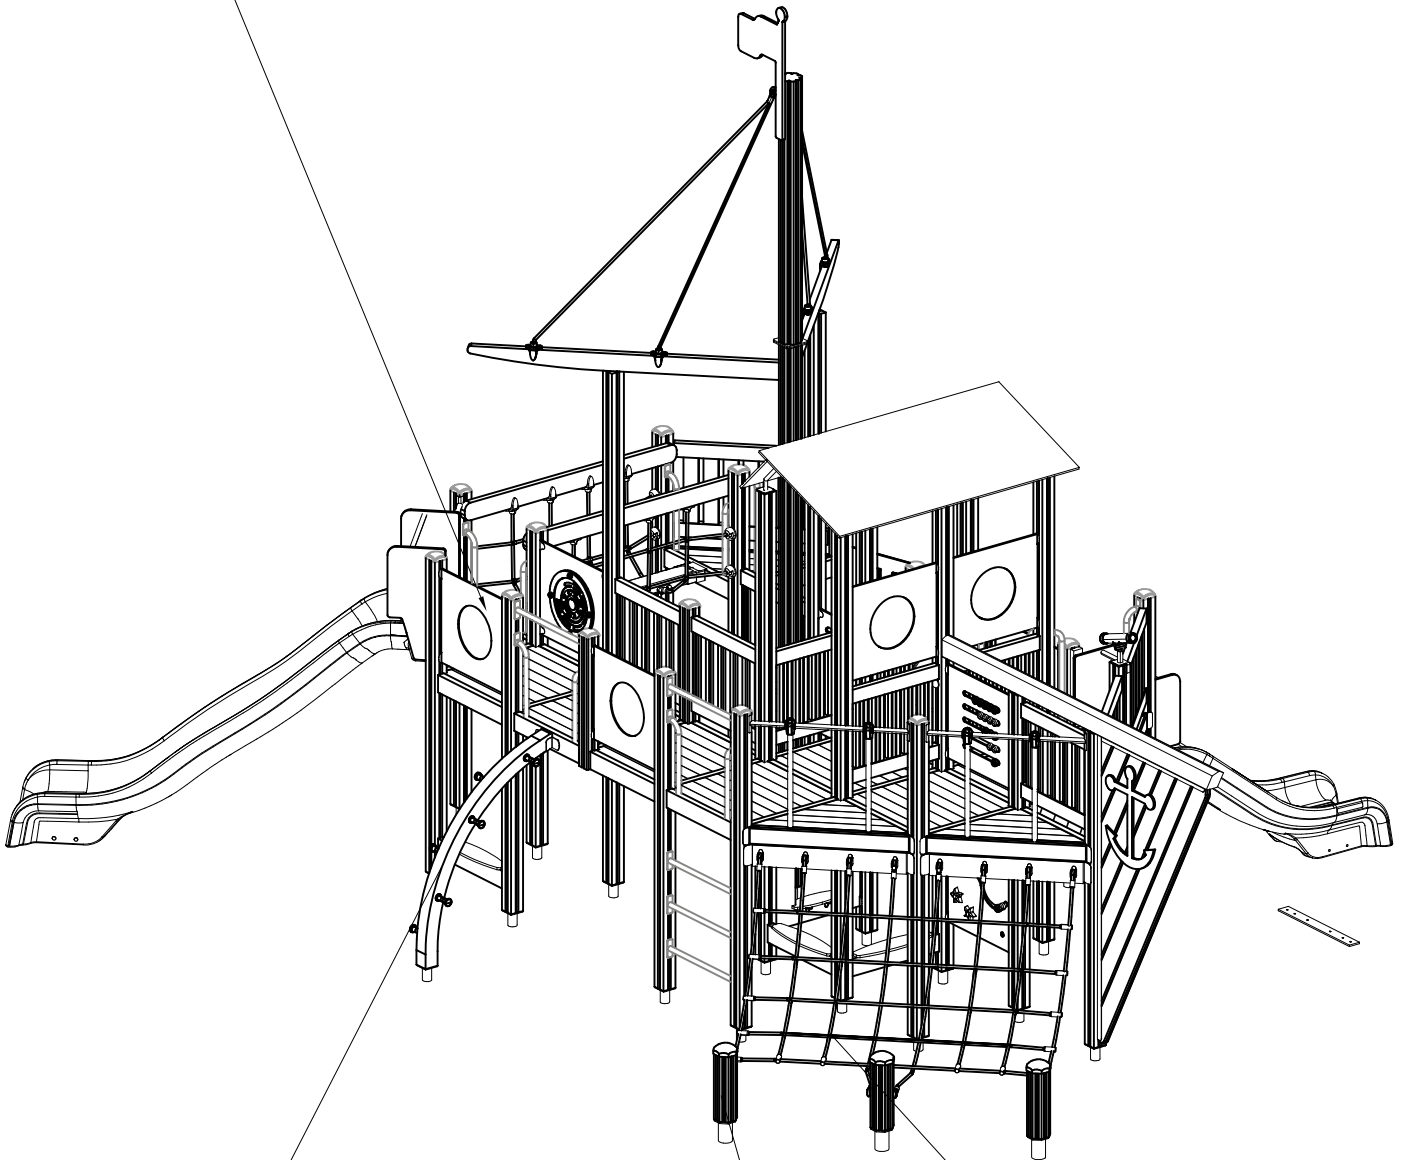

DATE: 13.2.2024

DATE: 13.2.2024

1:50

DATE: 13.2.2024

1:50

Max Falling Height 1470 mm

LAPPSET®
DEEP FOUNDATION

FOOT