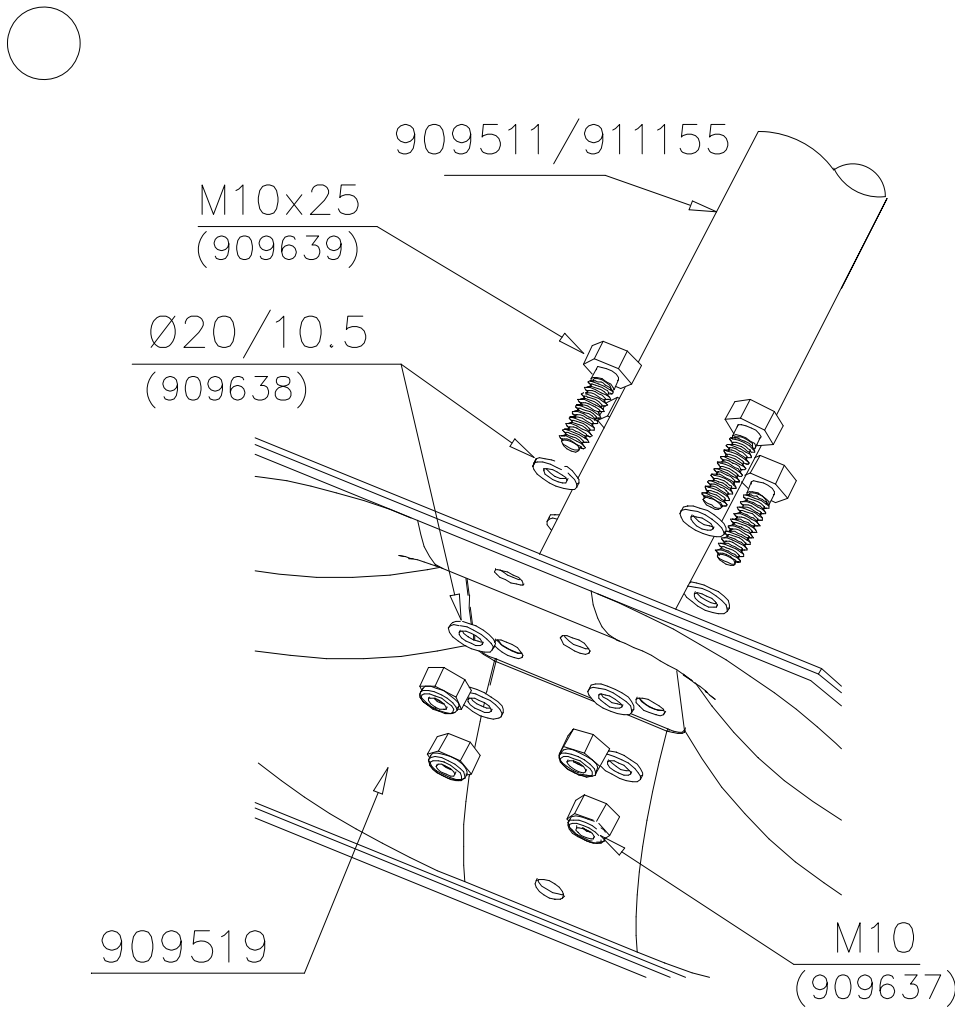

LAPPSET® DEEP FOUNDATION

FOOT

DATE: 15.5.2018

1(1)

①	909511	PCS	②	909519	PCS
		1			1
	90x90x650			50x380x380	
③	909637	PCS	④	909638	PCS
		4			8
	M10			Ø20/10.5	
⑤	909639	PCS	⑥	905104	PCS
		4			4
	M10x25			M10	

OPTION FOOT

①	911155	PCS			PCS
		1			
	90x90x650