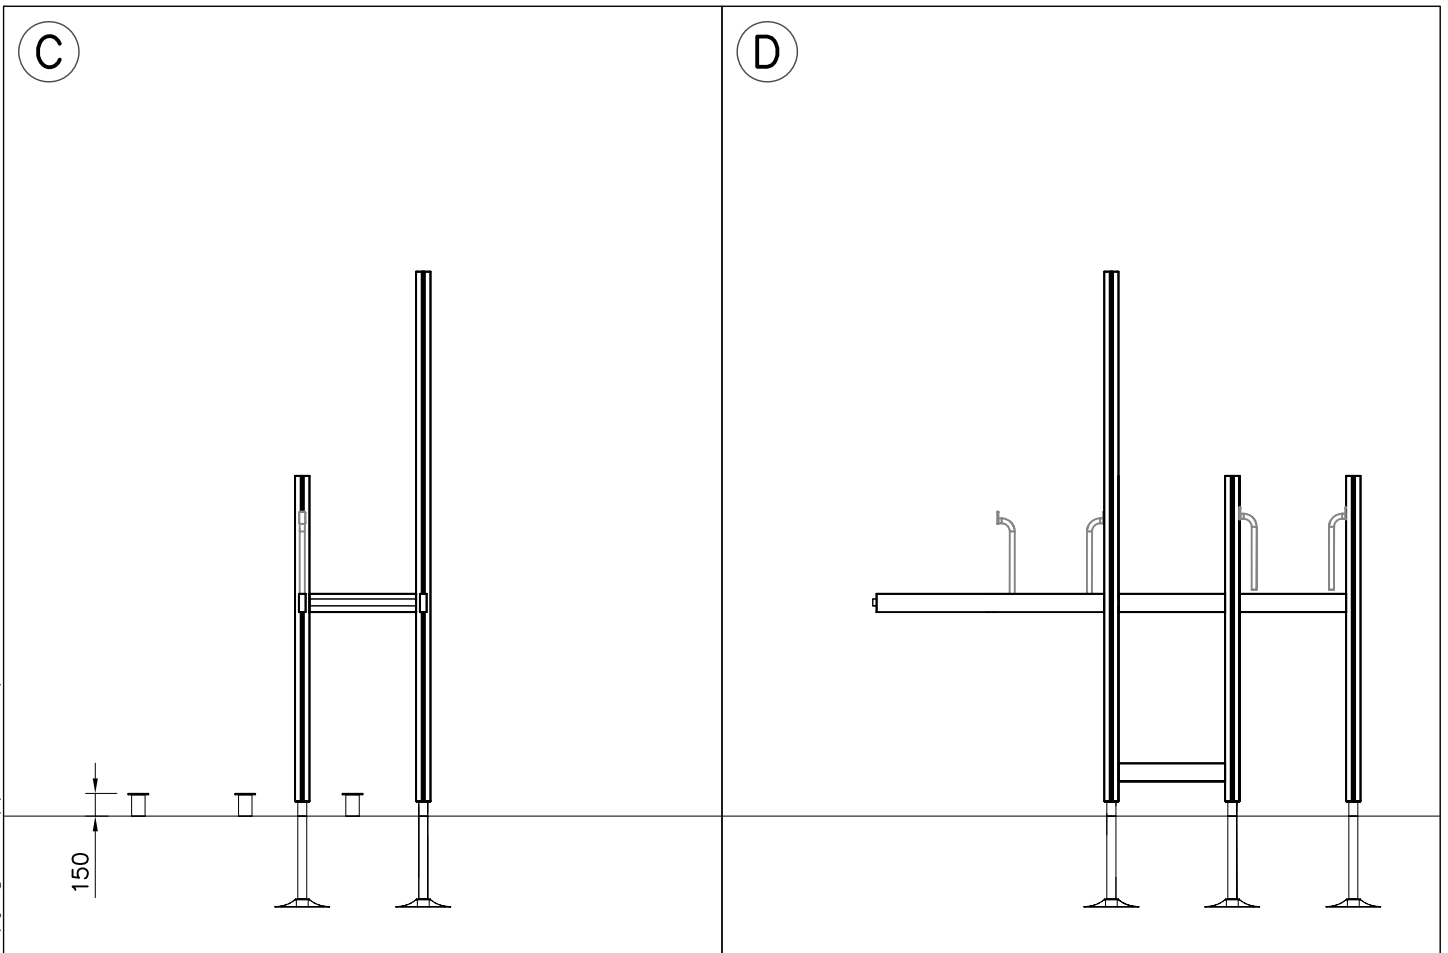

DATE: 13.2.2024

DATE: 13.2.2024

1:50

DATE: 13.2.2024

1:50

Max Falling Height 1470 mm

LAPPSET®
DEEP FOUNDATION

FOOT