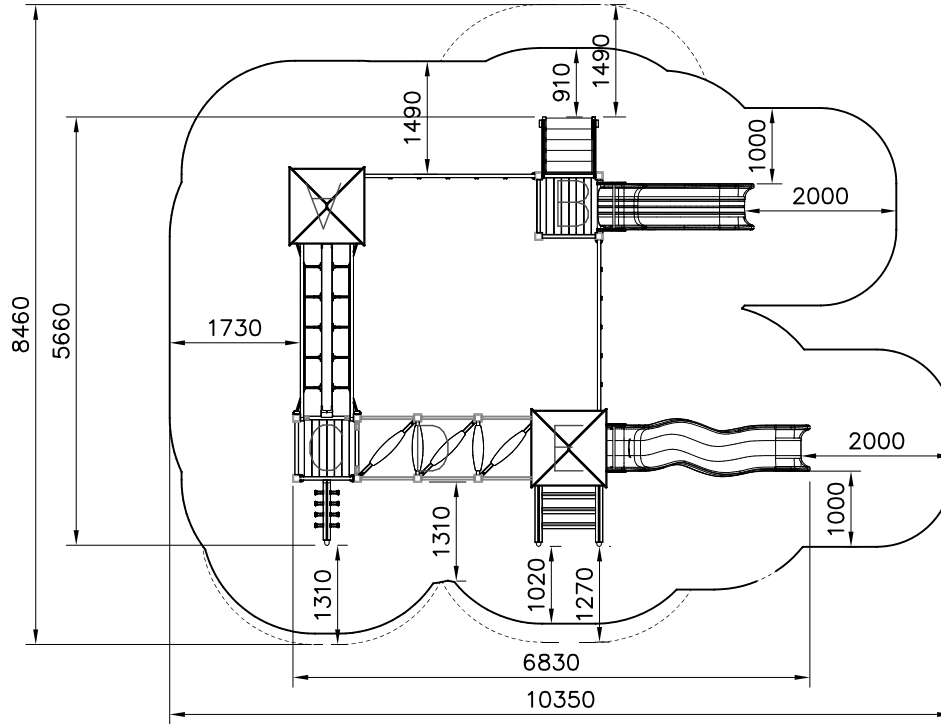

— EN/AS Impact Area 65.9 m²
- - - Falling Space 68.9 m²
Max Falling Height 1900 mm