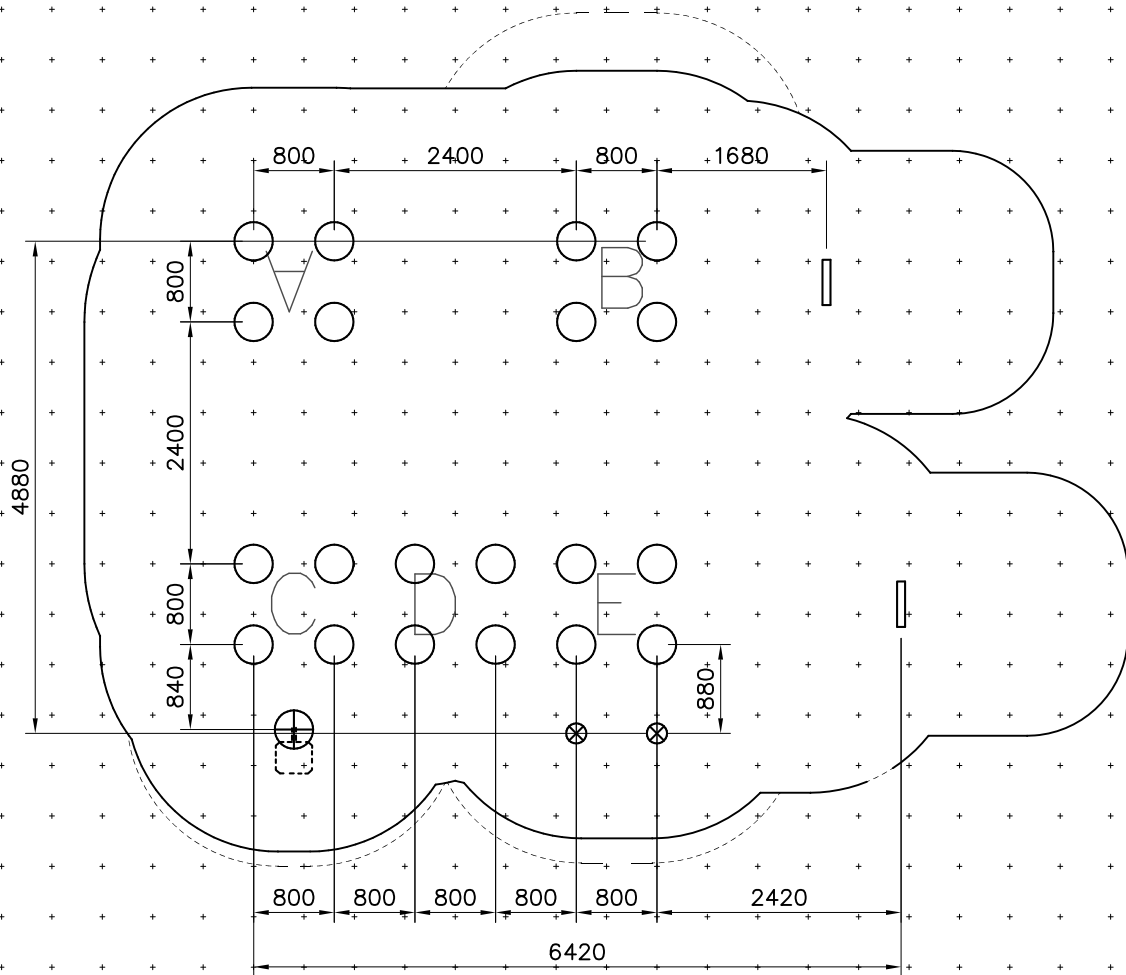

- —— EN/AS Impact Area 65.9 m²
- - - - Falling Space 68.9 m²
  Max Falling Height 1900 mm