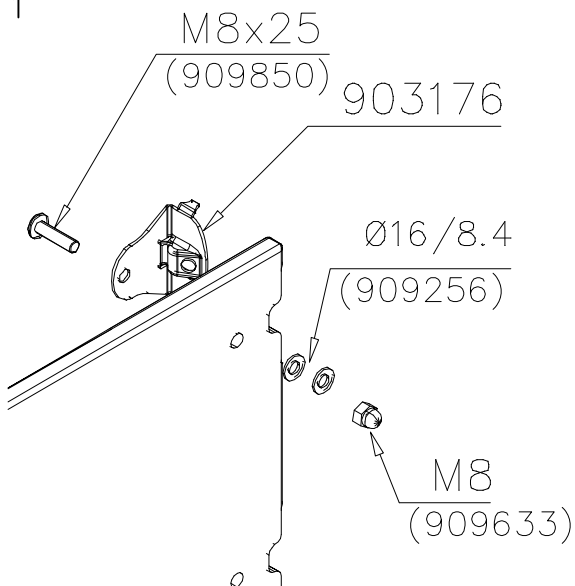

GAME WALL OPTIONS

706766	706772	706308	707453
640x702	640x702	640x702	640x702
707209	705705	707433	707386
640x702	640x702	640x702	640x702
709403	709358	709405	
640x702	640x702	420x702	

DET 1