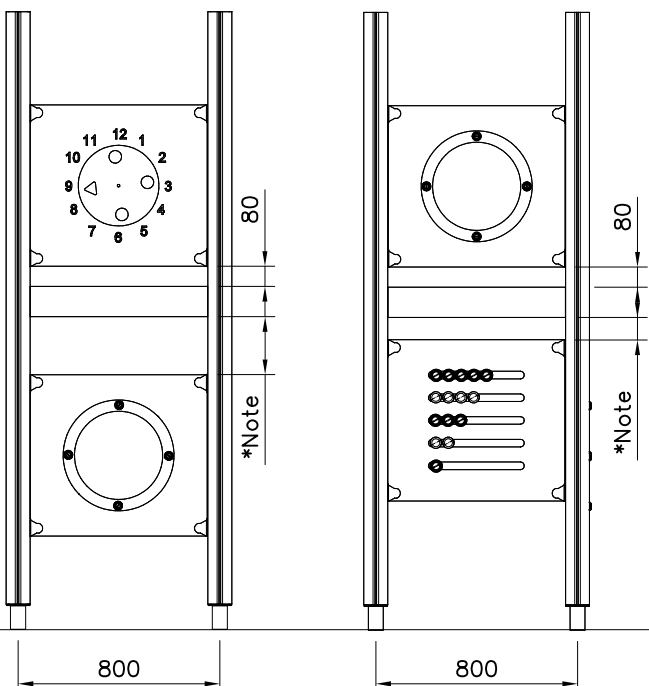

① 903176	PCS	② 909850	PCS
	4		4
		M8x25	
③ 909256	PCS	④ 909633	PCS
	8		4
Ø16/8.4x1.6		M8	
⑤ 980123	PCS		PCS
	4		
Ø7x60			

*Note:

No gaps between:
8–25mm
89–230mm

COLOR OPTIONS

-701	BLUE
-702	YELLOW
-703	LIME
-704	DARK GRAY
-705	LIGHT GRAY
-706	RED
-707	GREEN
-708	FUXIA