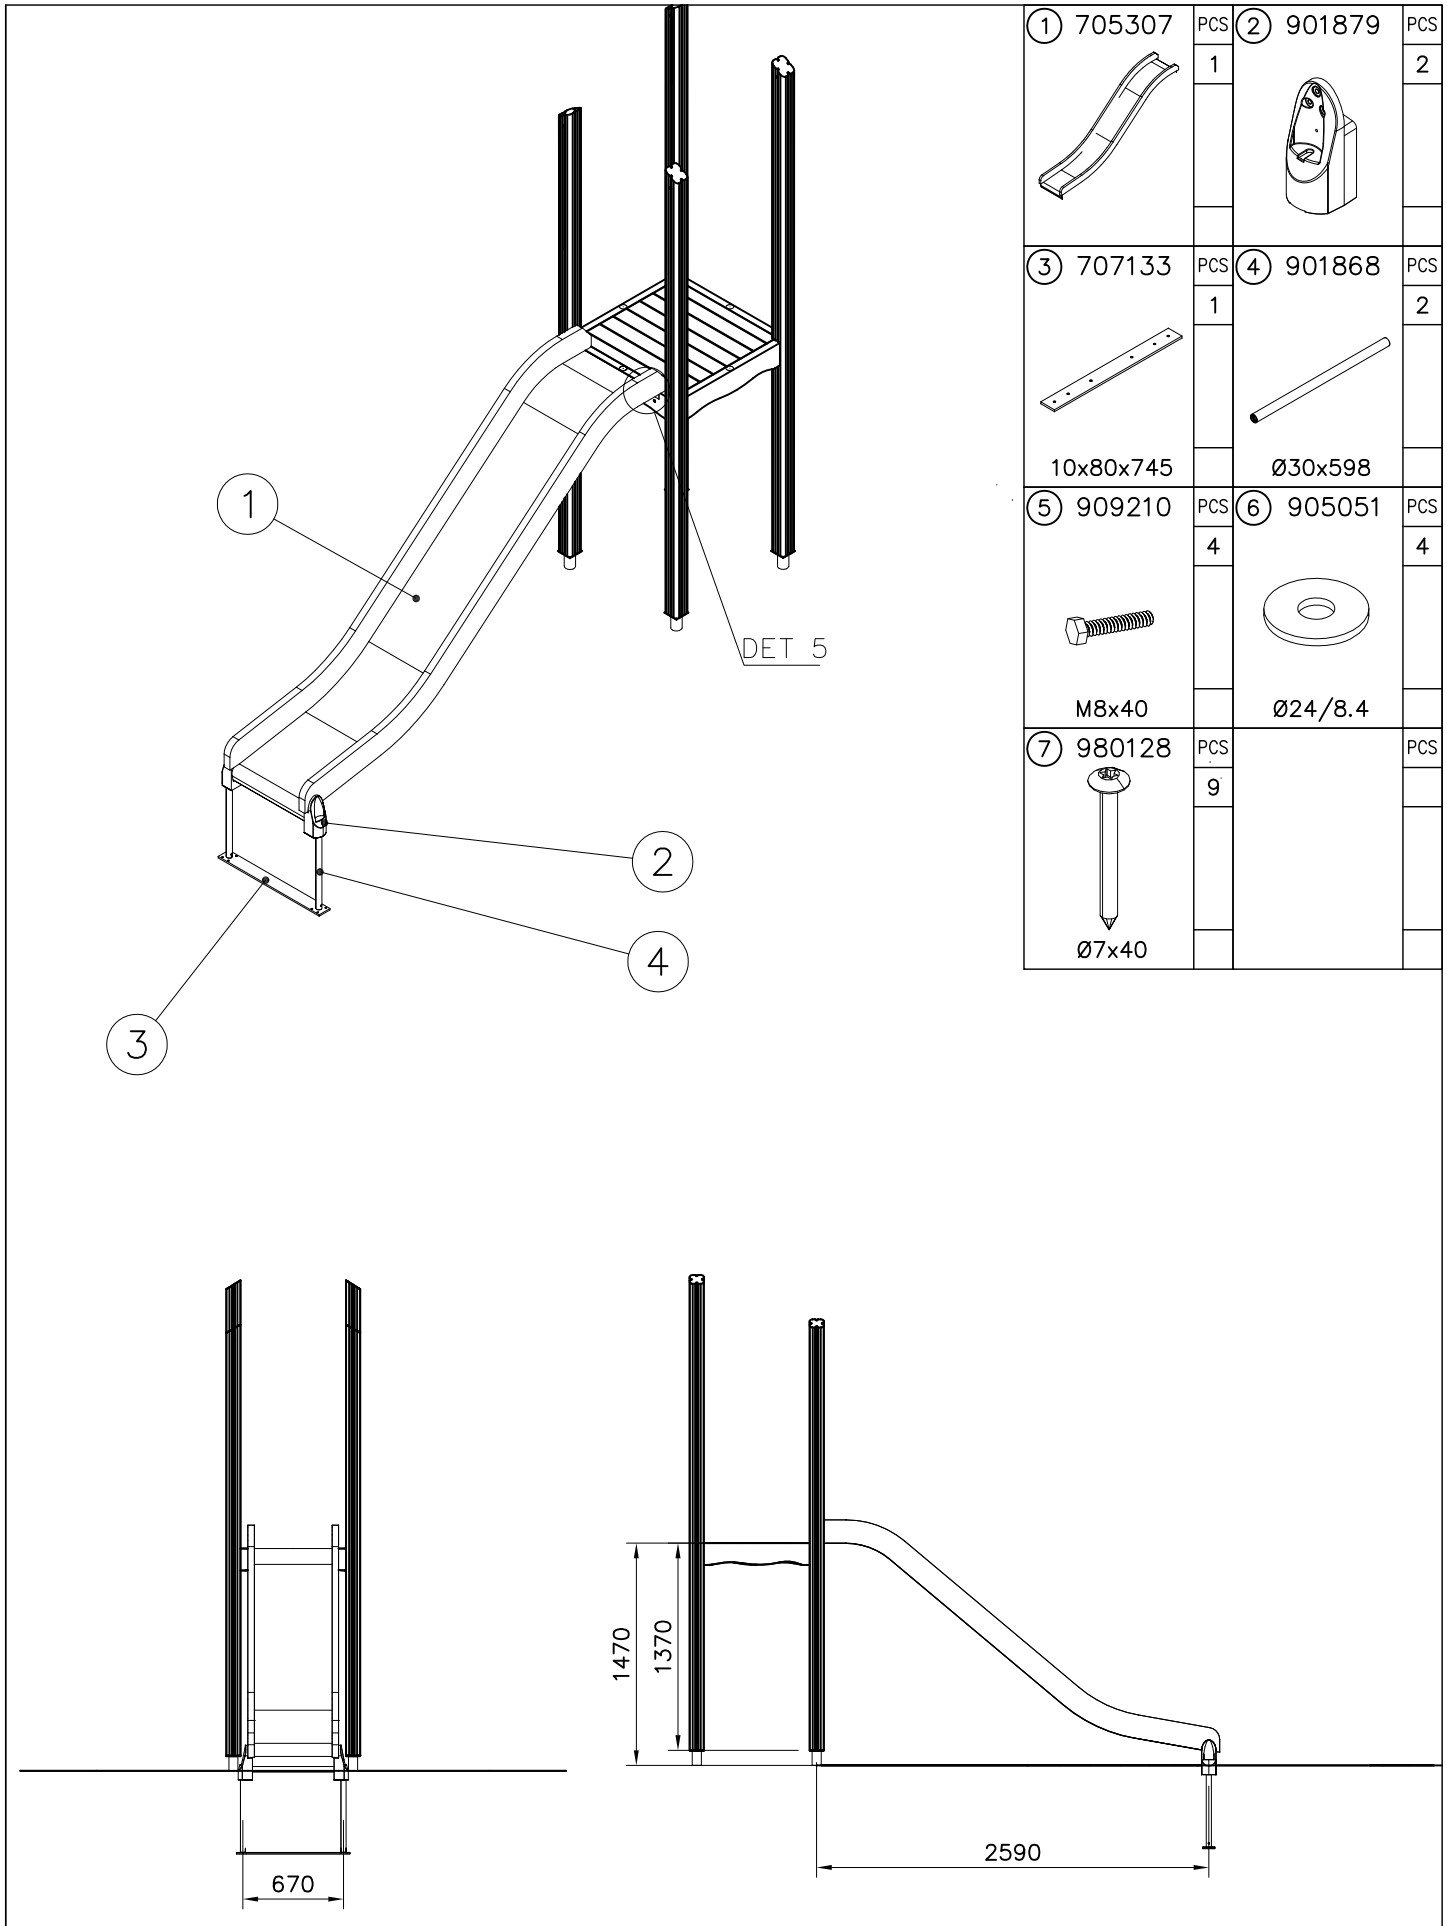

① 705307	PCS	② 901879	PCS
	1		2
③ 707133	PCS	④ 901868	PCS
	1		2
10x80x745		Ø30x598	
⑤ 909210	PCS	⑥ 905051	PCS
	4		4
M8x40		Ø24/8.4	
⑦ 980128	PCS		PCS
	9		
Ø7x40