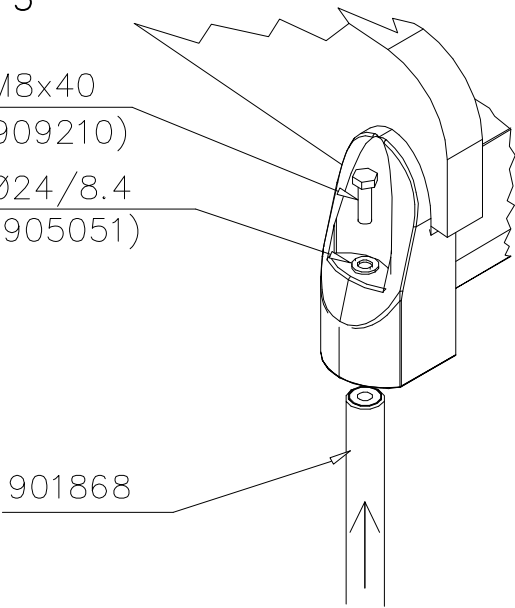

DET 2

Insert sheet metal IN to the plastic cover.

DET 3

M8x40
(909210)
Ø24/8.4
(905051)

DET 4

DET 5

① 705510	PCS	② 900240	PCS
	1		4
		Ø8x70	
	PCS		PCS
	PCS		PCS
	PCS		PCS
	PCS		PCS
	PCS		PCS
	PCS		PCS
	PCS		PCS
	PCS		PCS