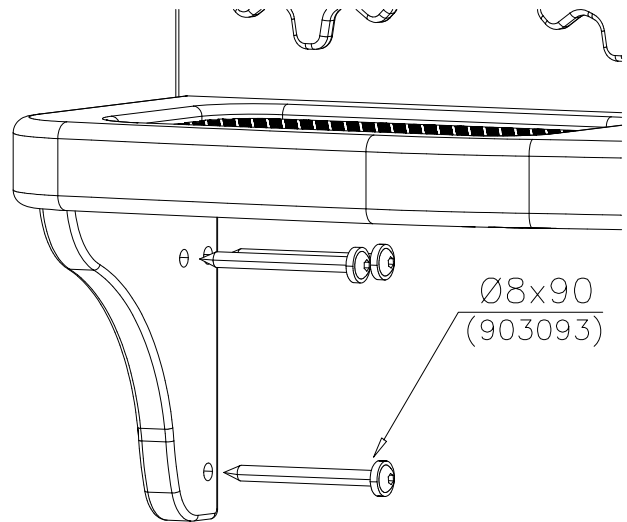

709406*

45x224x702

DET 1

DET 2

*Note:

Table 709406 compatible
 only with
 wall 709351

Table 709374 compatible
 only with
 wall 709372

LAPPSET®
BETON FOUNDATION

FOOT

DATE: 27.10.2015

1(1)

② 905104	PCS		PCS
	4		
 M10	PCS		PCS

905104

①	909511	PCS	②	909519	PCS
		1			1
③	909637	PCS	④	909638	PCS
		4			8
	M10			Ø20/10.5	
⑤	909639	PCS			PCS
		4			
	M10x25				
		PCS			PCS
		PCS			PCS
		PCS			PCS
		PCS			PCS
		PCS			PCS