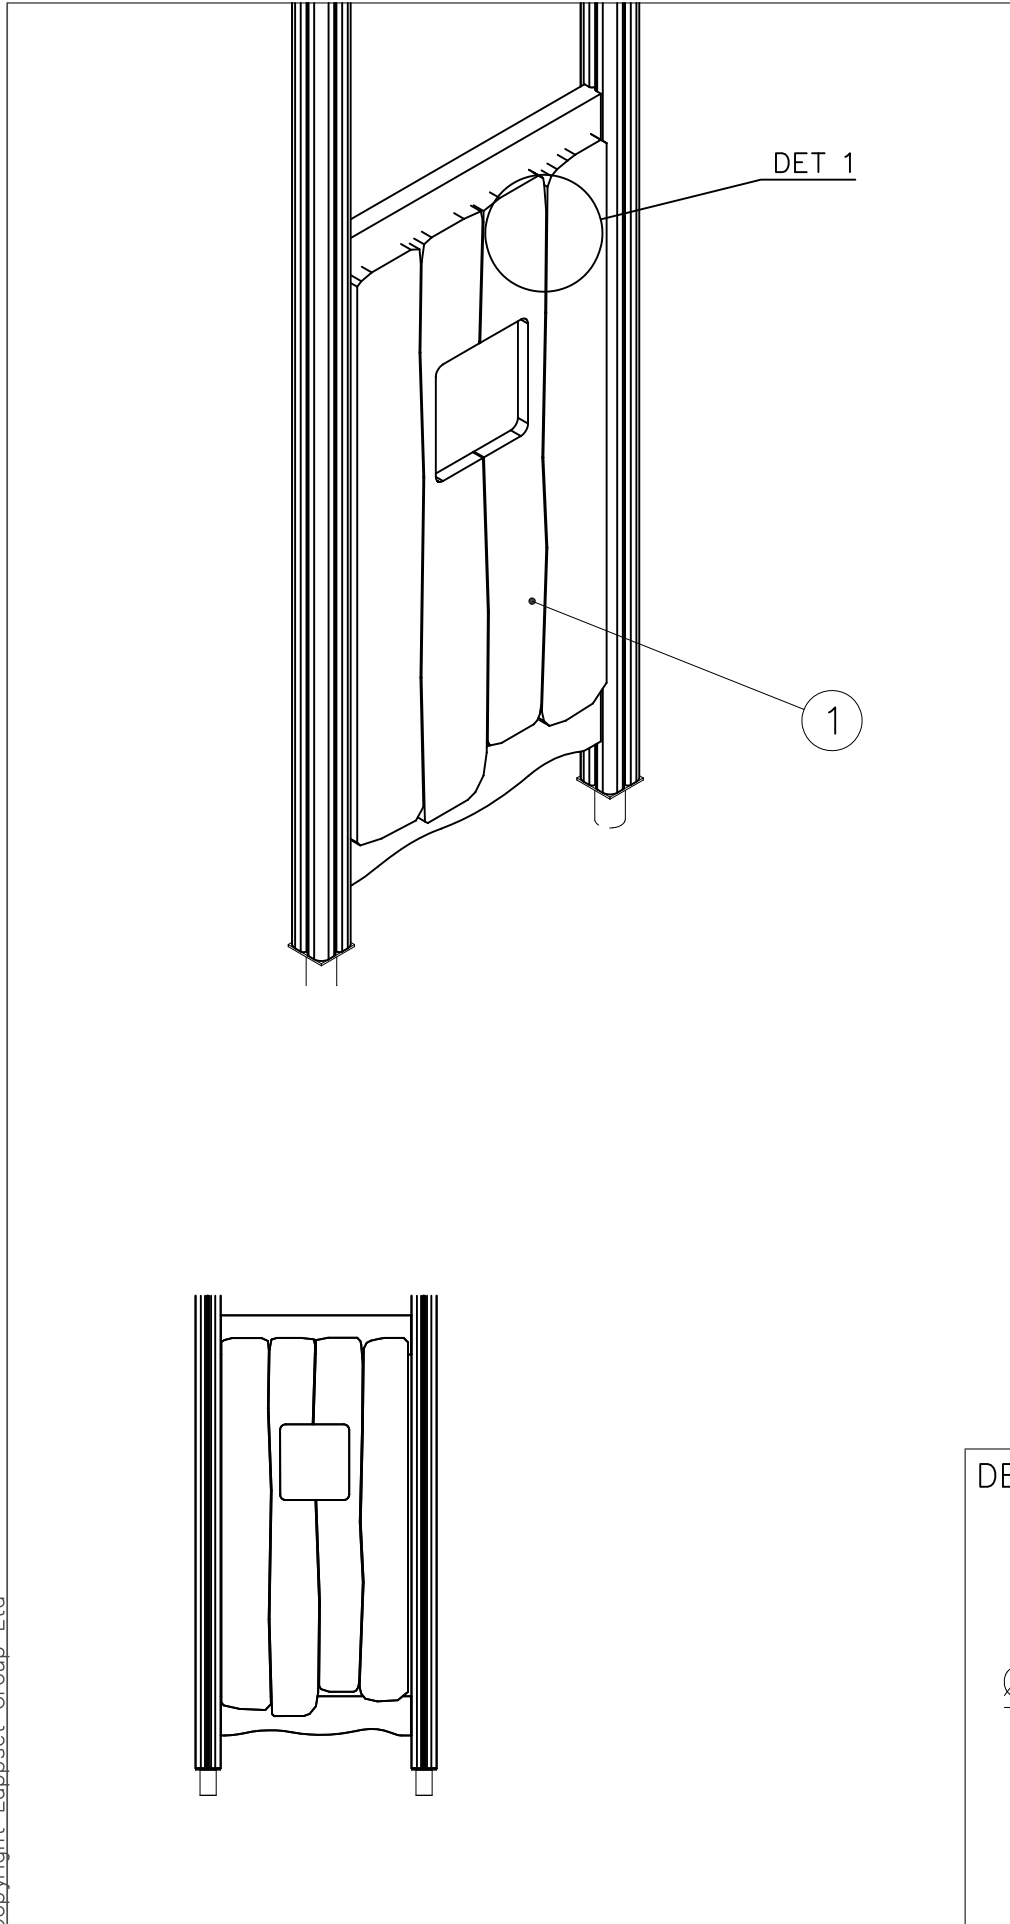

① 708407	PCS	② 980100	PCS
	1		16
700x1400		Ø5x60	
	PCS		PCS
	PCS		PCS
	PCS		PCS
	PCS		PCS
	PCS		PCS