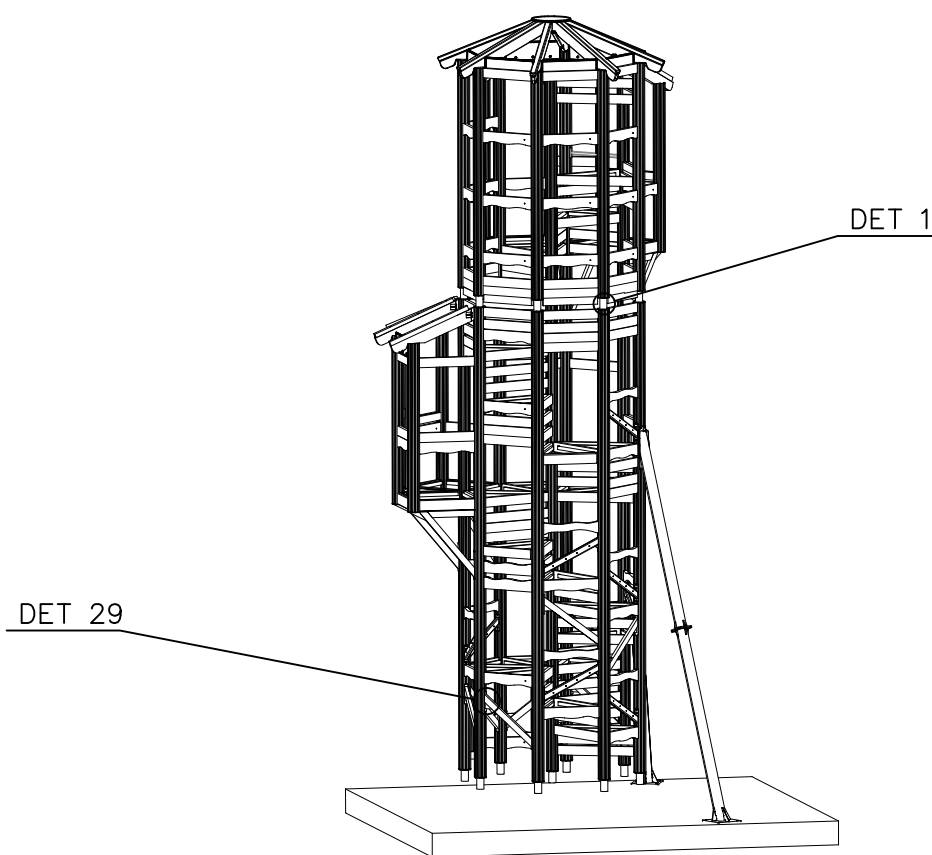

EN/AS Impact Area 46.7 m²

+0

Gravel fill / Safety surface material

① STEELNET $\phi 8$ #150

CONCRETE BLOCK SOLUTION

① STEELNET $\phi 8$ #150 (5100x4600)

- EN/AS Impact Area 46.7 m²
- - - - Falling Space 49.9 m²
- Max Falling Height 1470 mm