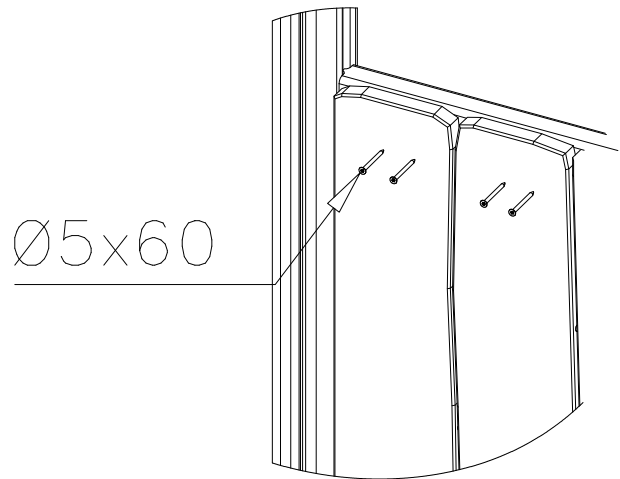

DET 21

DET 22

DET 23

DET 24

DET 25