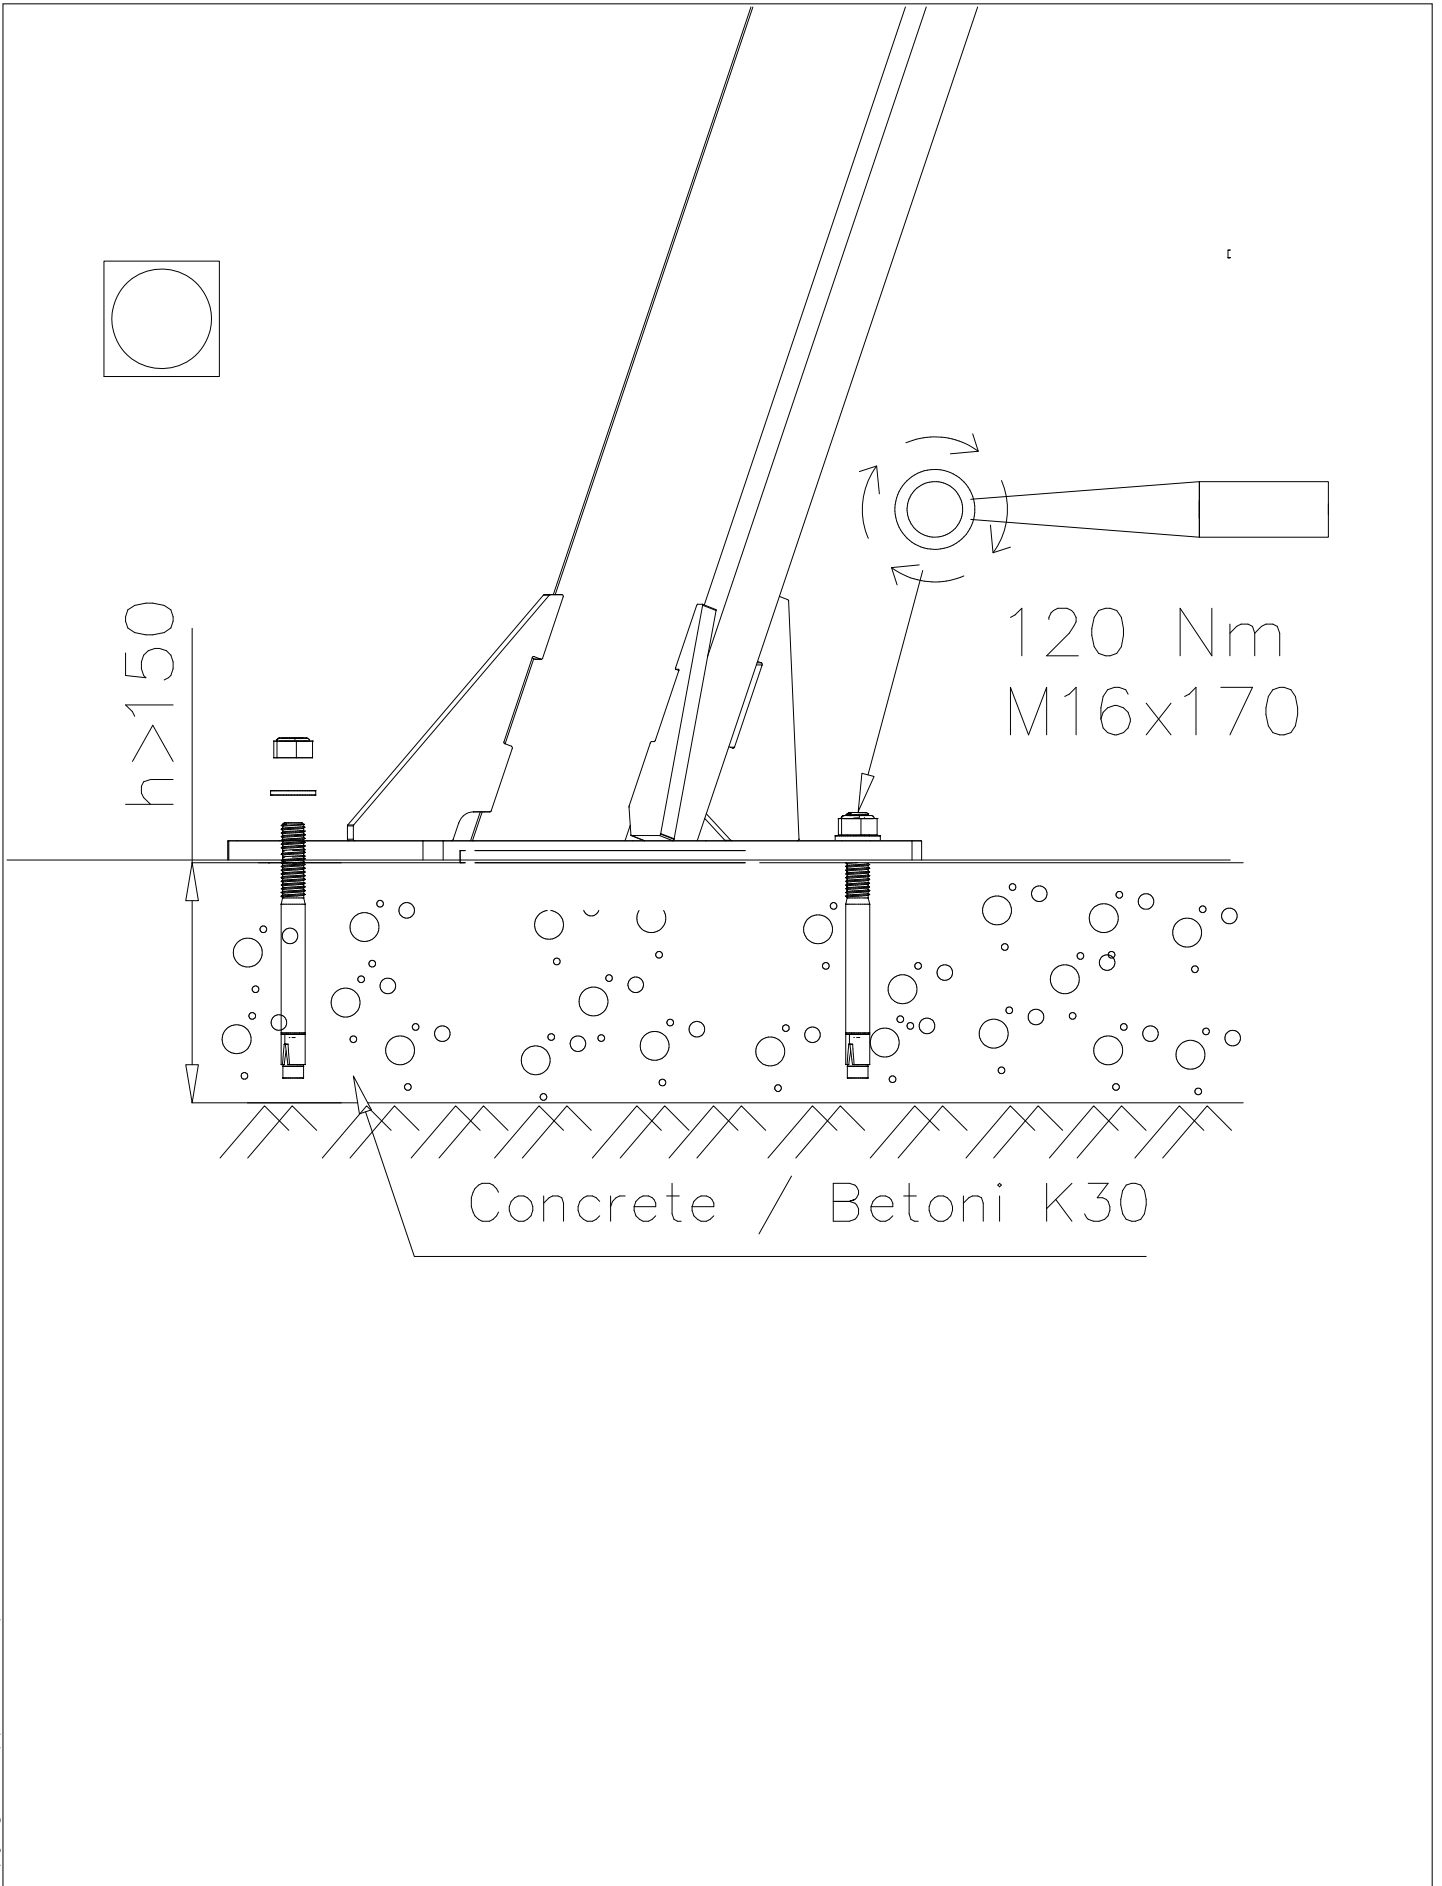

EN/AS Impact Area 46.7 m²

+0

Gravel fill / Safety surface material

① STEELNET $\phi 8$ #150

CONCRETE BLOCK SOLUTION

① STEELNET $\phi 8$ #150 (5100x4600)

- EN/AS Impact Area 46.7 m²
- - - - Falling Space 49.9 m²
- Max Falling Height 1470 mm