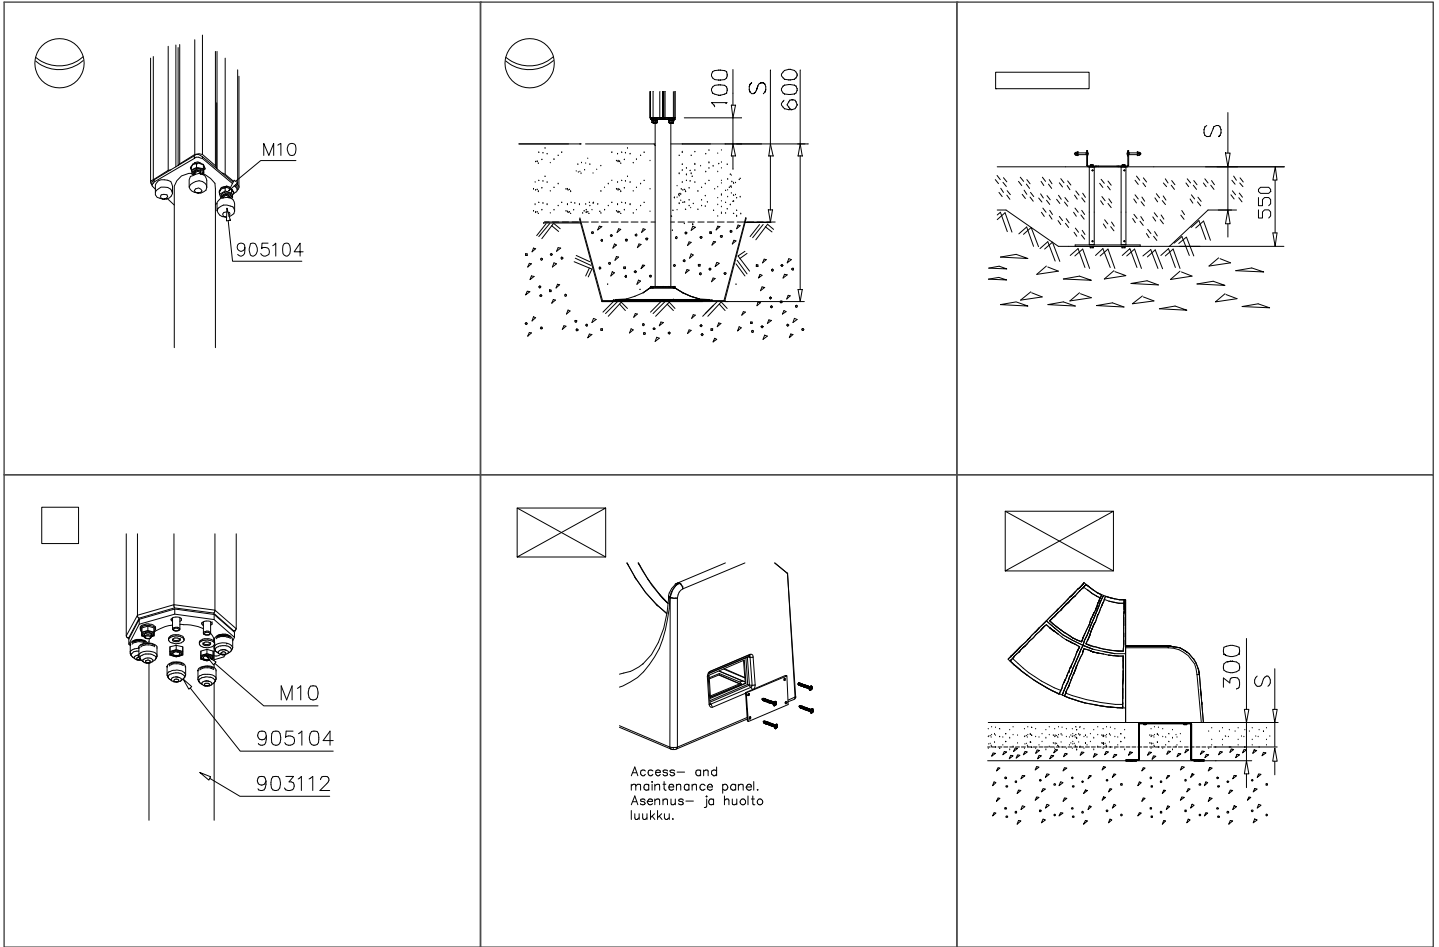

EN/AS Impact Area 46.7 m²

+0

Gravel fill / Safety surface material

① STEELNET $\phi 8$ #150

CONCRETE BLOCK SOLUTION

① STEELNET $\phi 8$ #150 (5100x4600)

- EN/AS Impact Area 46.7 m²
- - - - Falling Space 49.9 m²
- Max Falling Height 1470 mm