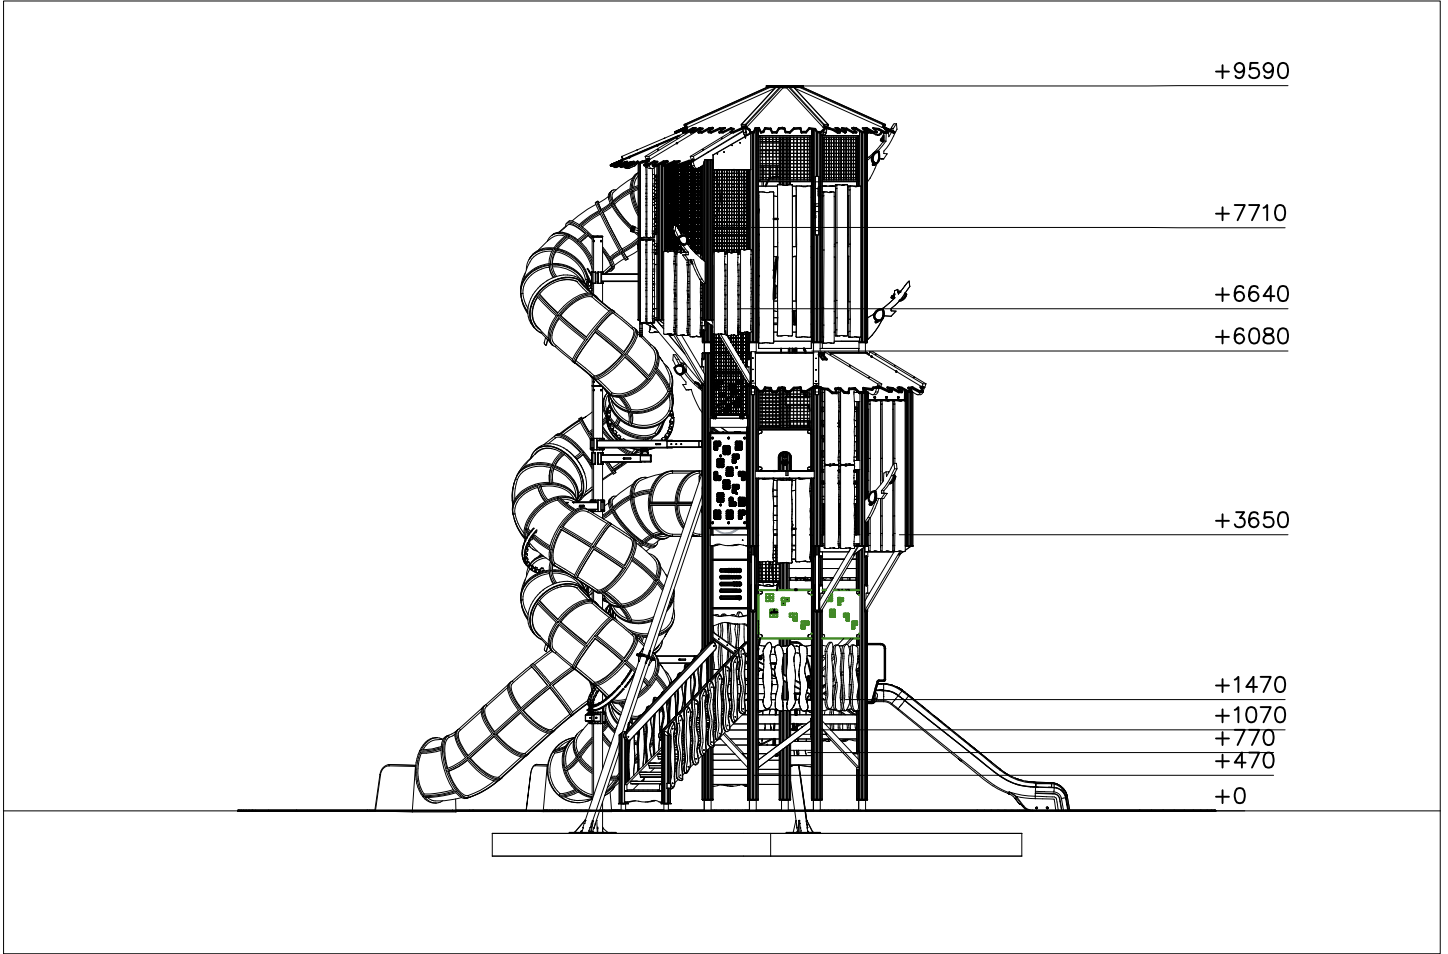

EN/AS Impact Area 46.7 m²

+0

Gravel fill / Safety surface material

① STEELNET $\phi 8$ #150

CONCRETE BLOCK SOLUTION

① STEELNET $\phi 8$ #150 (5100x4600)

- EN/AS Impact Area 46.7 m²
- - - - Falling Space 49.9 m²
- Max Falling Height 1470 mm