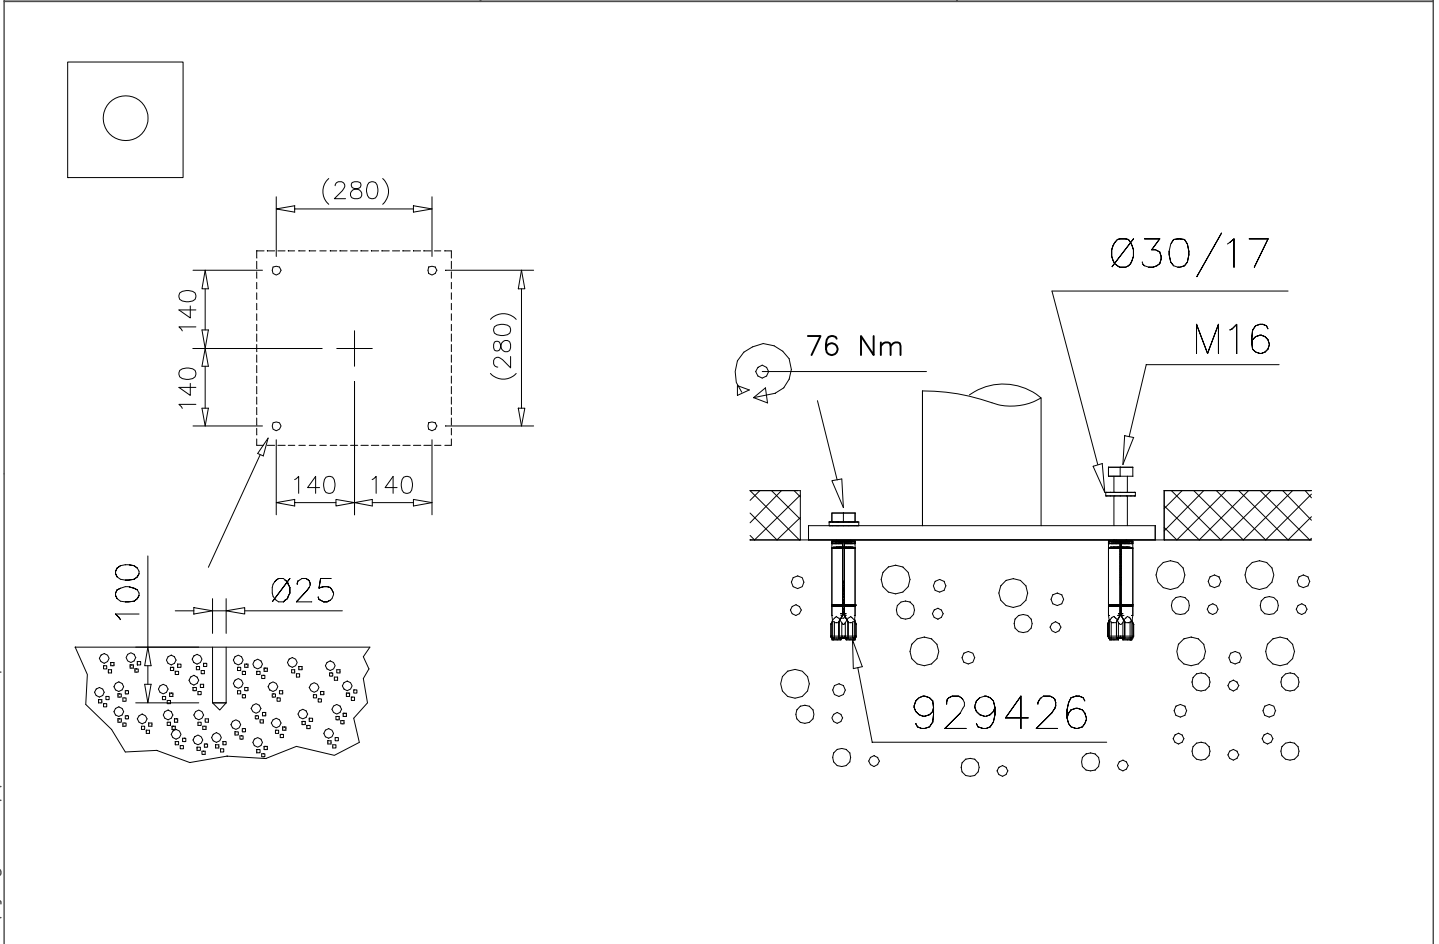

EN/AS Impact Area 46.7 m²

+0

Gravel fill / Safety surface material

① STEELNET $\phi 8$ #150

CONCRETE BLOCK SOLUTION

① STEELNET $\phi 8$ #150 (5100x4600)

- EN/AS Impact Area 46.7 m²
- - - - Falling Space 49.9 m²
- Max Falling Height 1470 mm