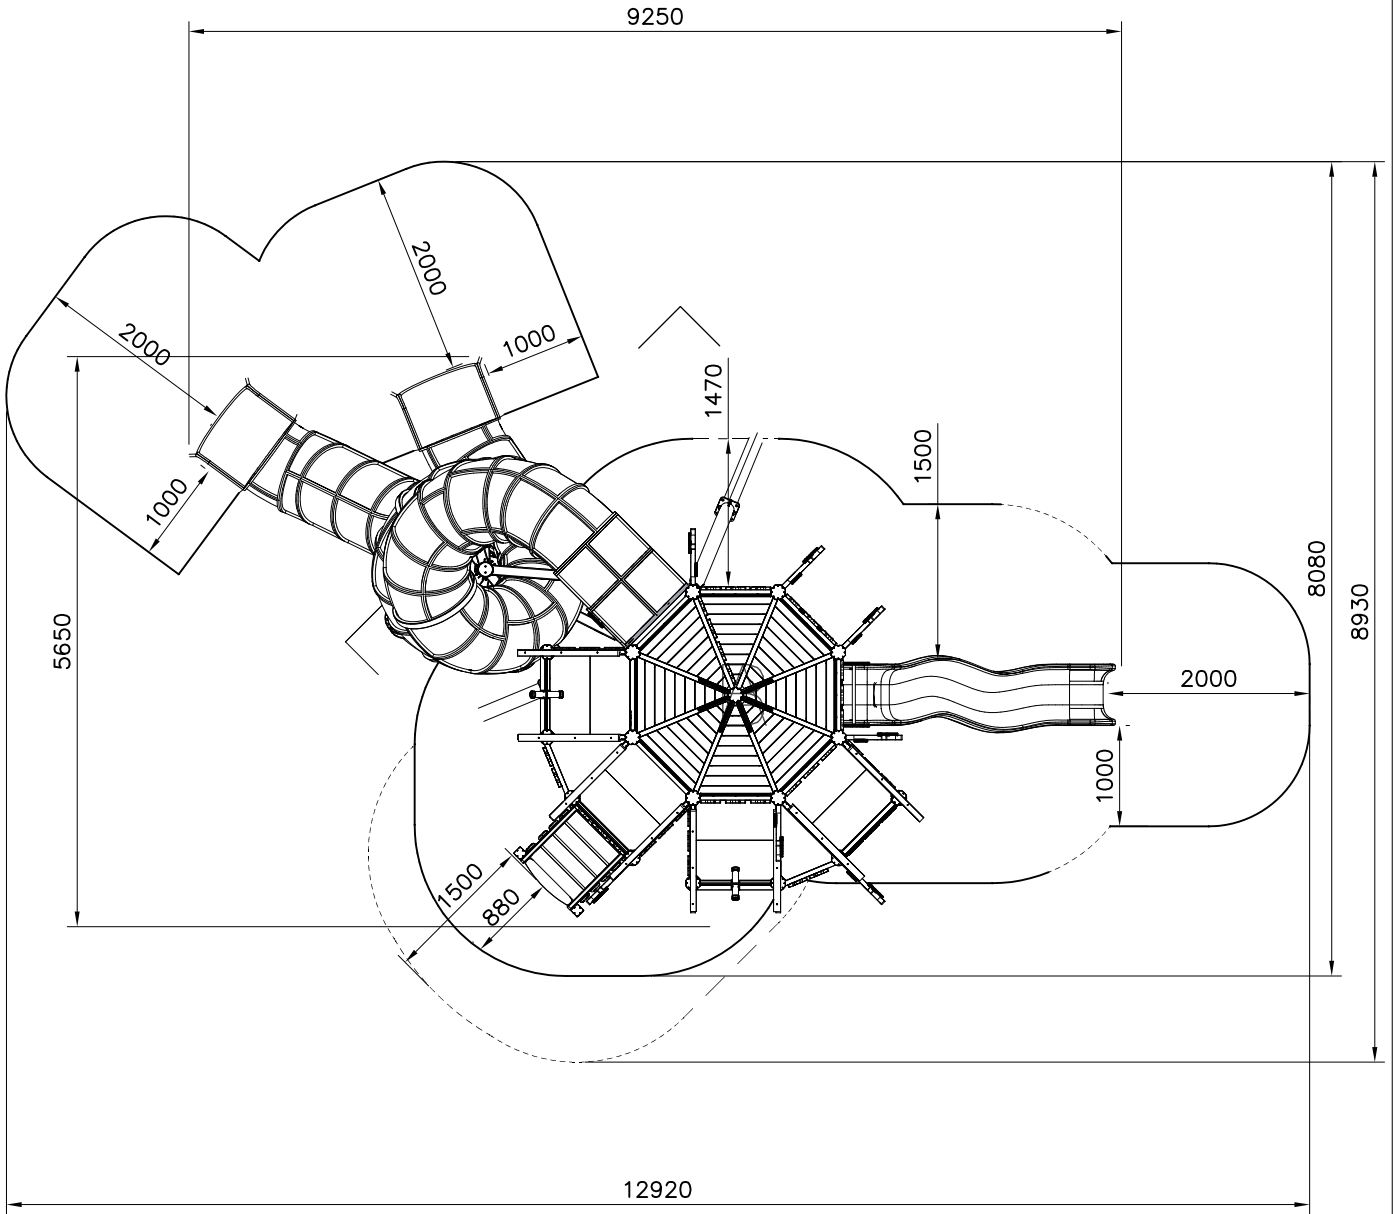

EN/AS Impact Area 46.7 m²

+0

Gravel fill / Safety surface material

① STEELNET $\phi 8$ #150

CONCRETE BLOCK SOLUTION

① STEELNET $\phi 8$ #150 (5100x4600)

- EN/AS Impact Area 46.7 m²
- - - - Falling Space 49.9 m²
- Max Falling Height 1470 mm