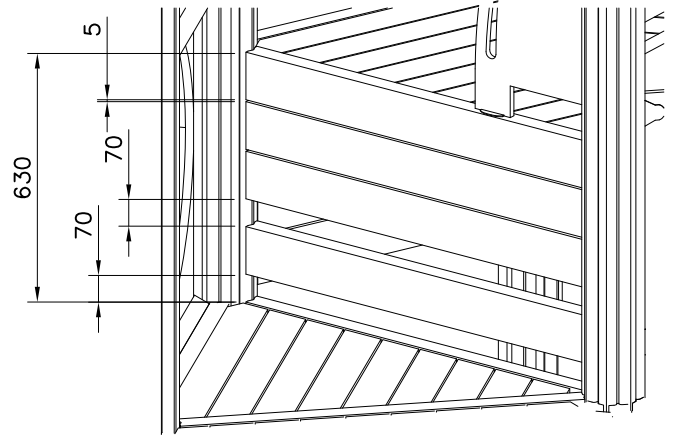

DET 21

DET 22

DET 23

DET 25