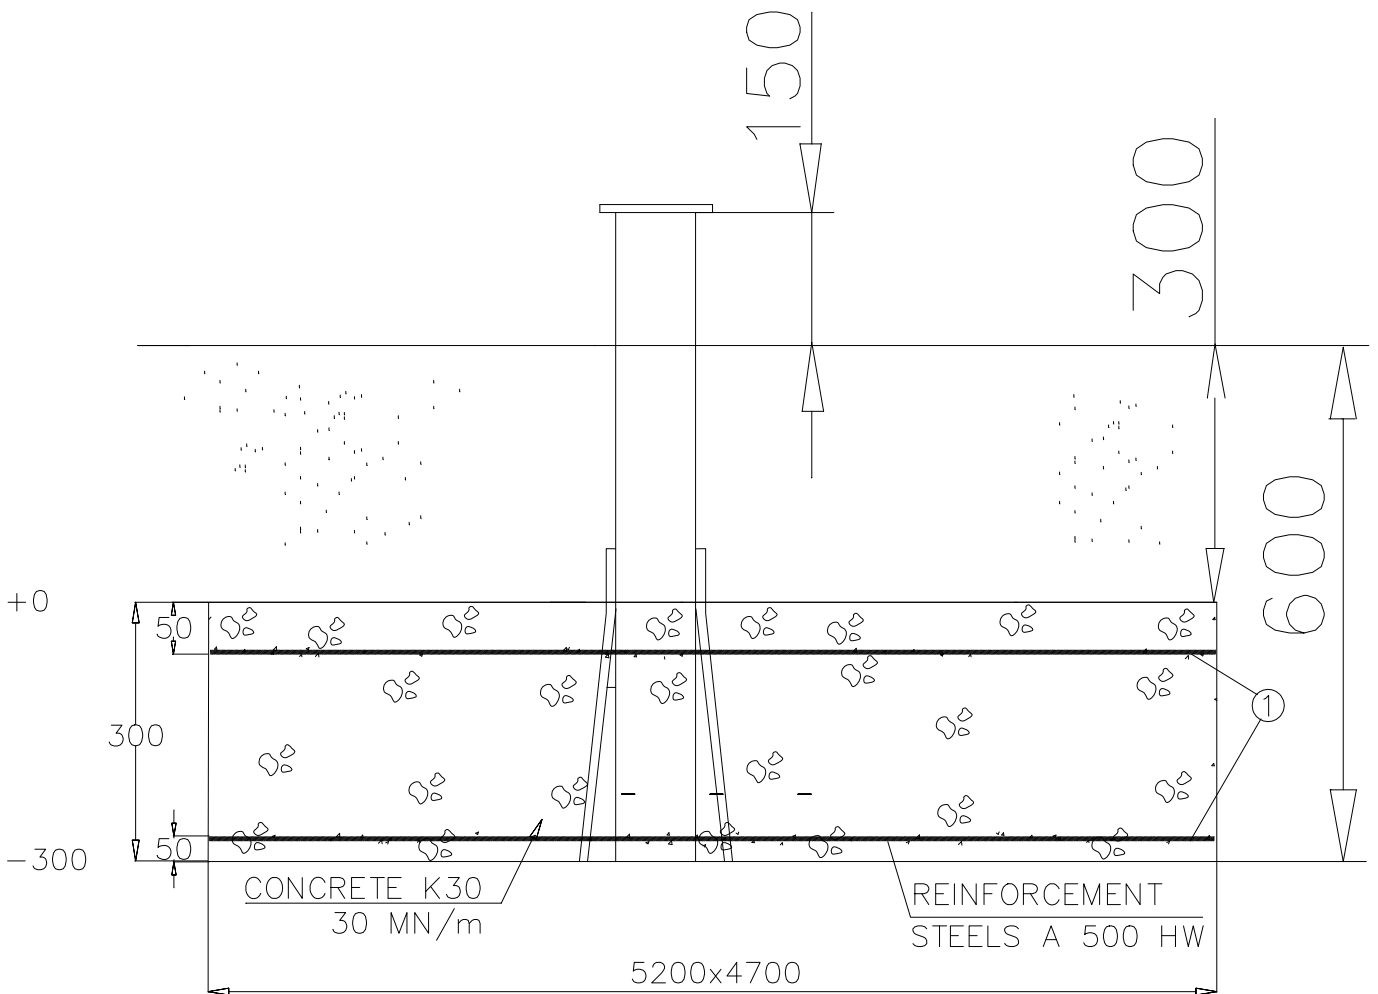

EN/AS Impact Area 46.7 m²

+0

Gravel fill / Safety surface material

① STEELNET $\phi 8$ #150

CONCRETE BLOCK SOLUTION

① STEELNET $\phi 8$ #150 (5100x4600)

- EN/AS Impact Area 46.7 m²
- - - - Falling Space 49.9 m²
- Max Falling Height 1470 mm