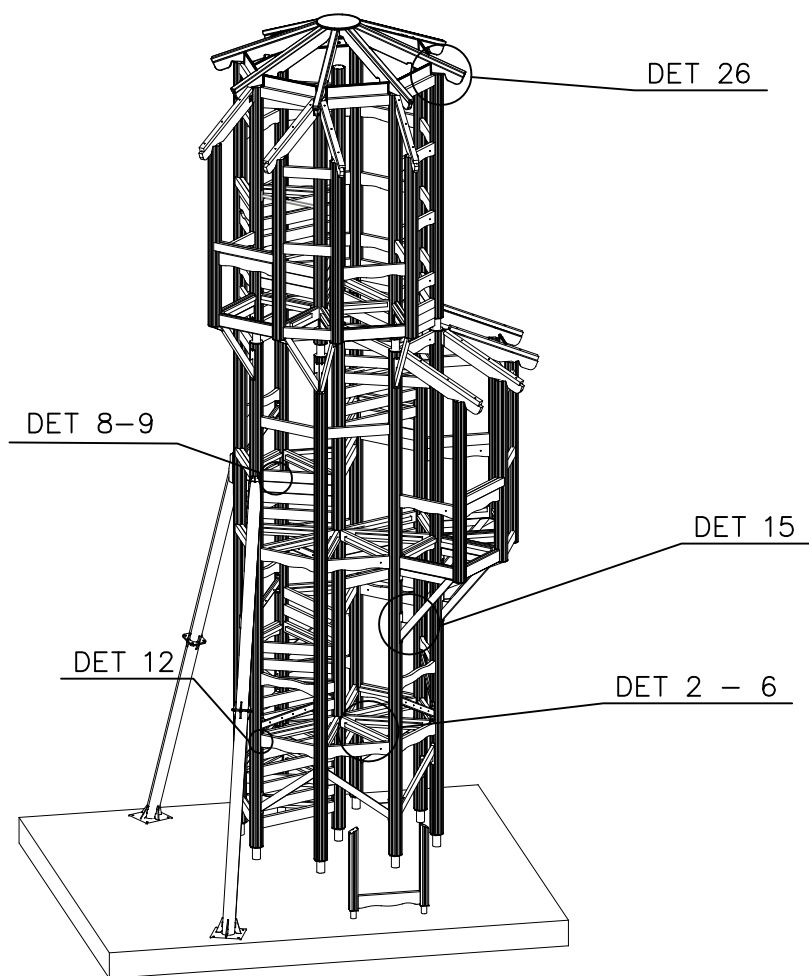

EN/AS Impact Area 46.7 m²

+0

Gravel fill / Safety surface material

① STEELNET $\phi 8$ #150

CONCRETE BLOCK SOLUTION

① STEELNET $\phi 8$ #150 (5100x4600)

- EN/AS Impact Area 46.7 m²
- - - - Falling Space 49.9 m²
- Max Falling Height 1470 mm