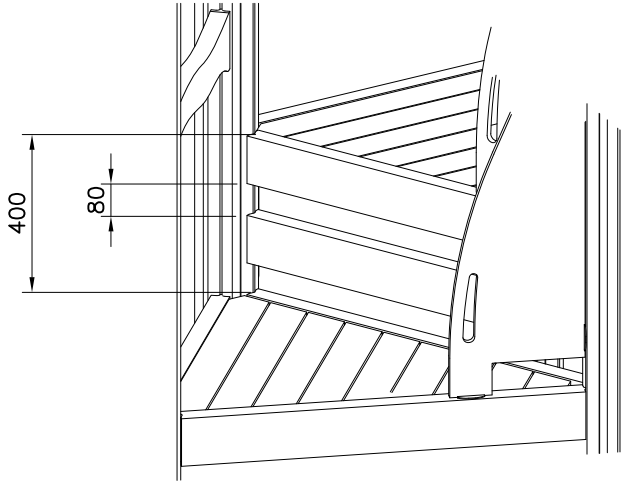

DET 21

DET 22

DET 23

DET 25