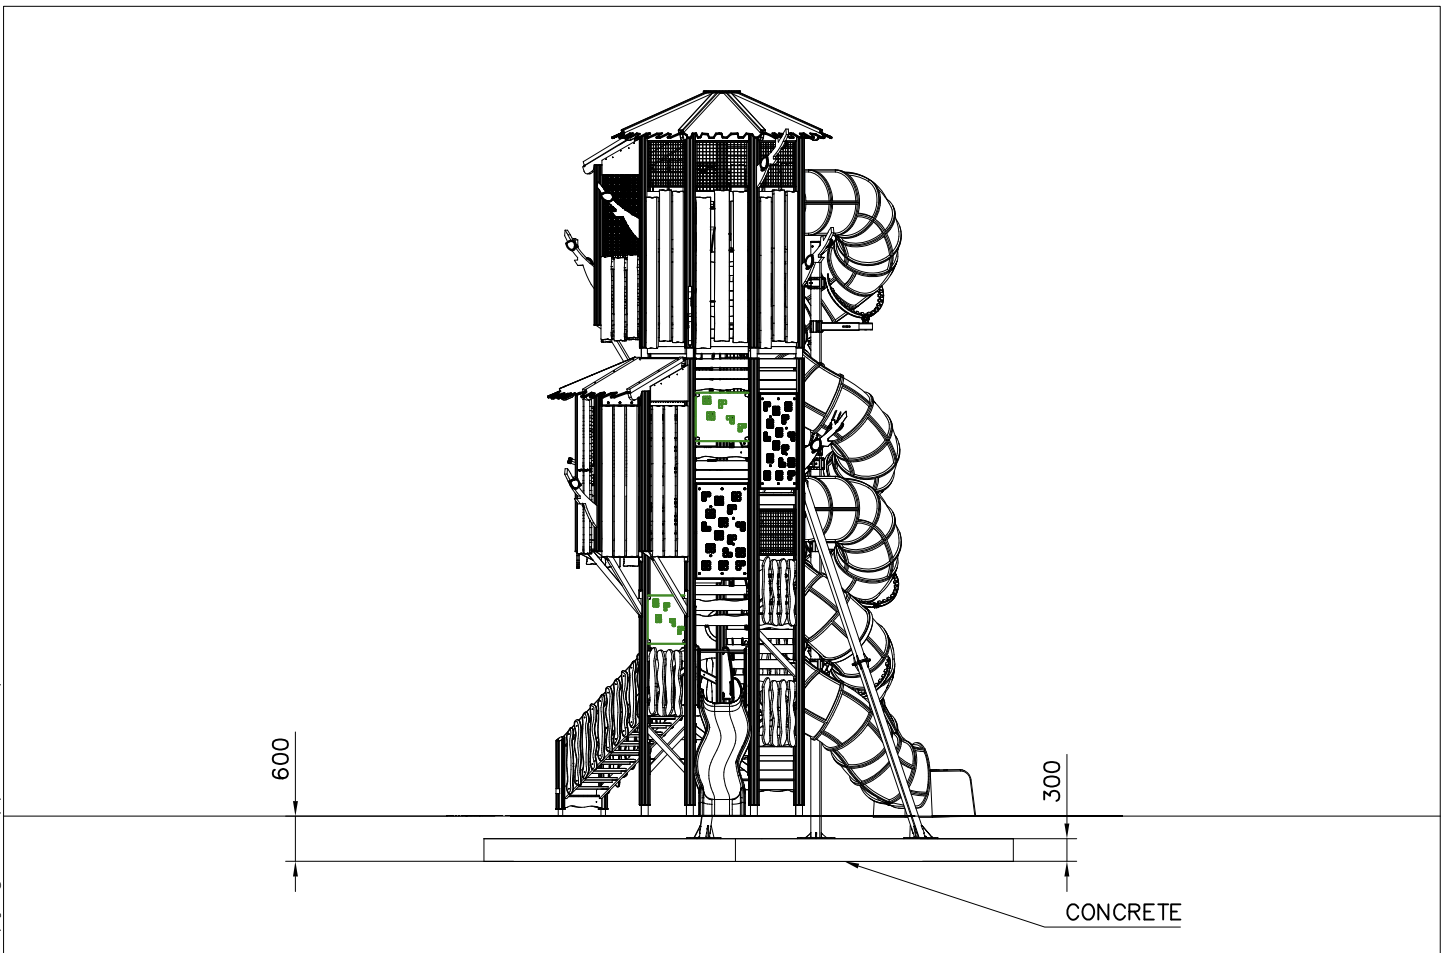

EN/AS Impact Area 46.7 m²

+0

Gravel fill / Safety surface material

① STEELNET $\phi 8$ #150

CONCRETE BLOCK SOLUTION

① STEELNET $\phi 8$ #150 (5100x4600)

- EN/AS Impact Area 46.7 m²
- - - - Falling Space 49.9 m²
- Max Falling Height 1470 mm