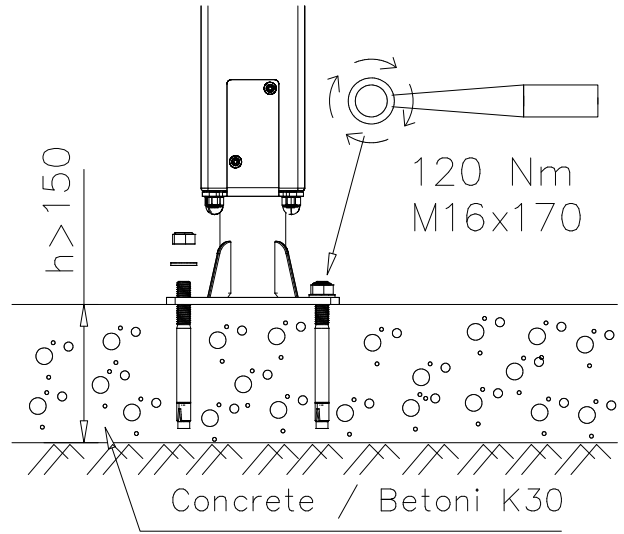

$\varnothing 16 \downarrow > 130$

DET 2