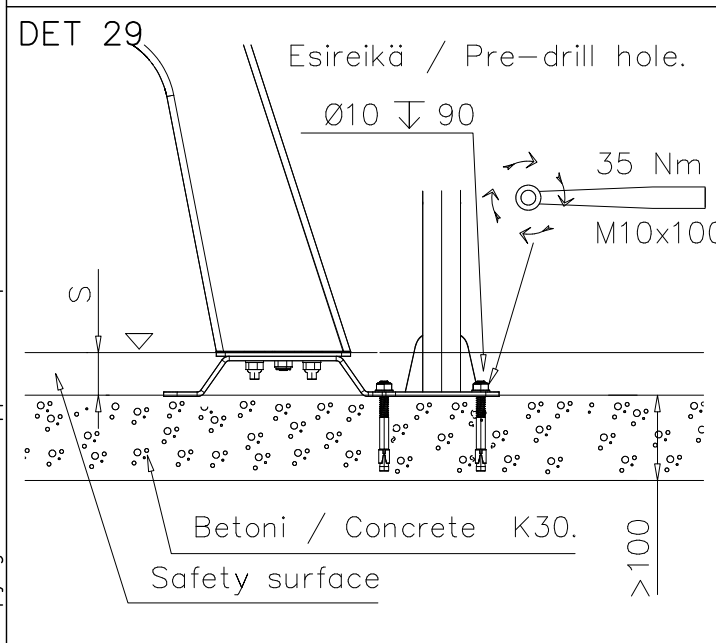

DET 31

LAPPSET SPORT

BASE

DATE: 29.4.2015

5(10)