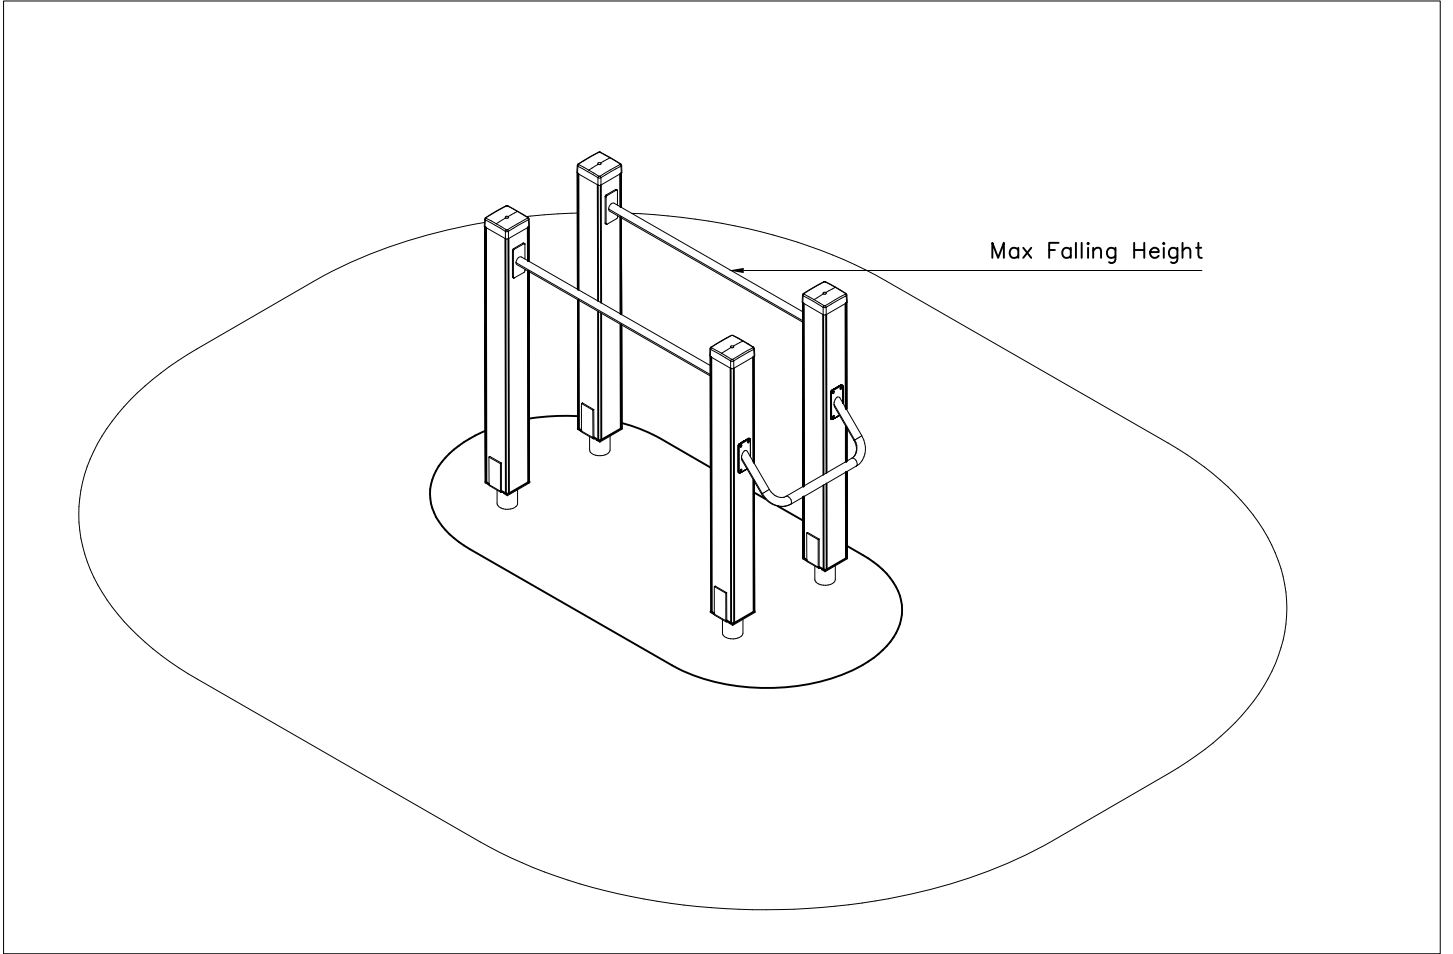

Area of Movement 14.2 m²
Impact Area 13.4 m²
Training Space 1.8 m²
Max Falling Height 1200 mm

<p>DET 1</p>  <p>Ø5x90 (980104)</p> <p>905830</p> <p>Place the logo laterally</p>			

DET 1

$\varnothing 16 \downarrow > 130$