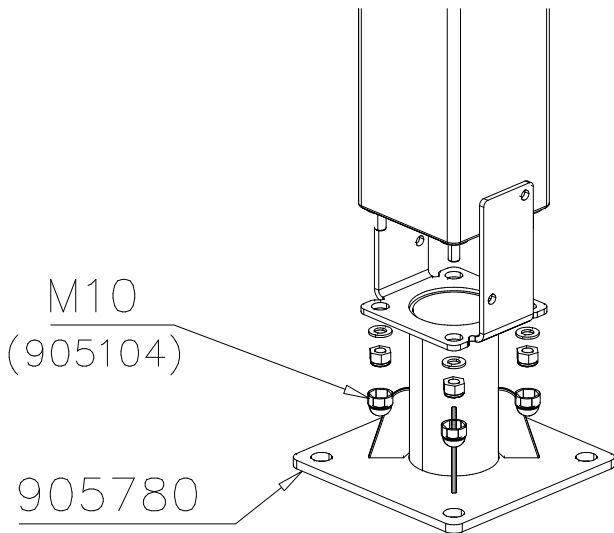

$\varnothing 16 \downarrow > 130$

DET 3