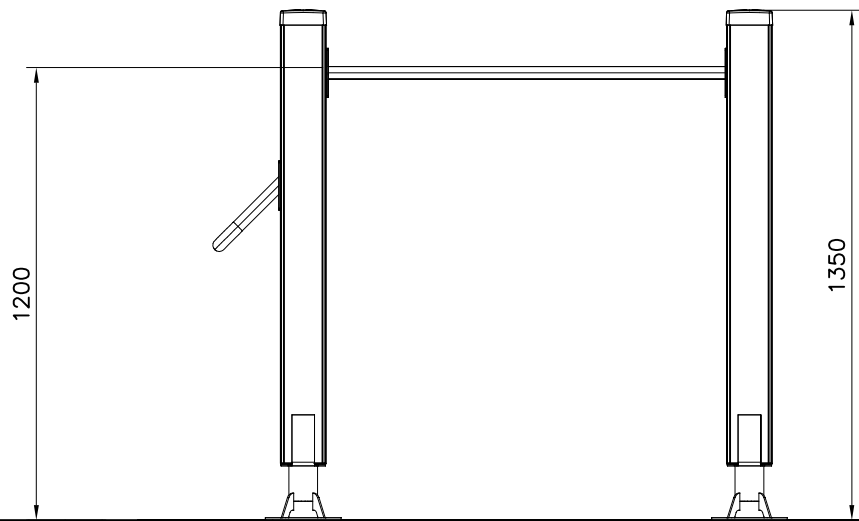

Area of Movement 14.2 m²
Impact Area 13.4 m²
Training Space 1.8 m²
Max Falling Height 1200 mm

<p>DET 1</p>  <p>Ø5x90 (980104)</p> <p>905830</p> <p>Place the logo laterally</p>			

DET 1

$\varnothing 16 \downarrow > 130$