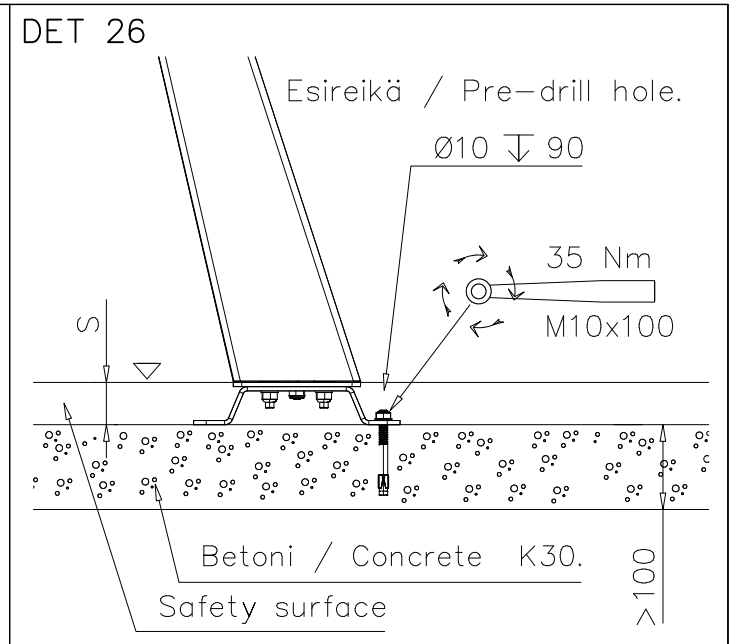

LAPPSET SPORT

BASE

DATE: 29.4.2015

5(10)