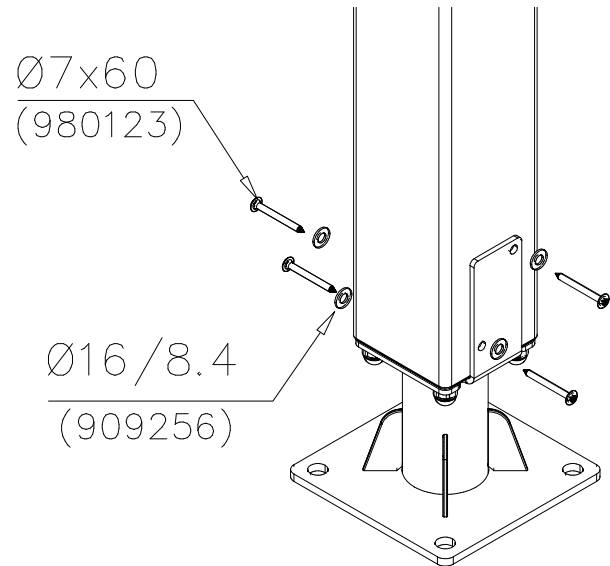

$\varnothing 16 \downarrow > 130$

DET 4