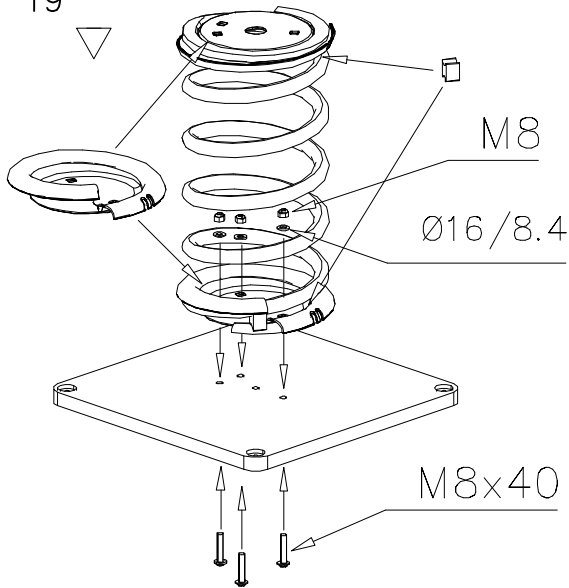

DET 17

DET 19