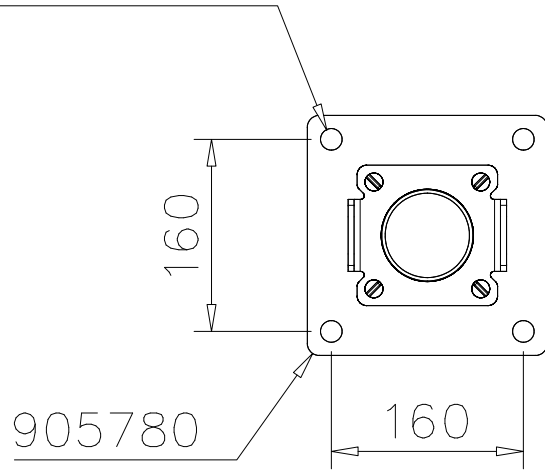

Area of Movement 14.2 m²
Impact Area 13.4 m²
Training Space 1.8 m²
Max Falling Height 1200 mm

<p>DET 1</p>  <p>Ø5x90 (980104)</p> <p>905830</p> <p>Place the logo laterally</p>			

DET 1

$\varnothing 16 \downarrow > 130$