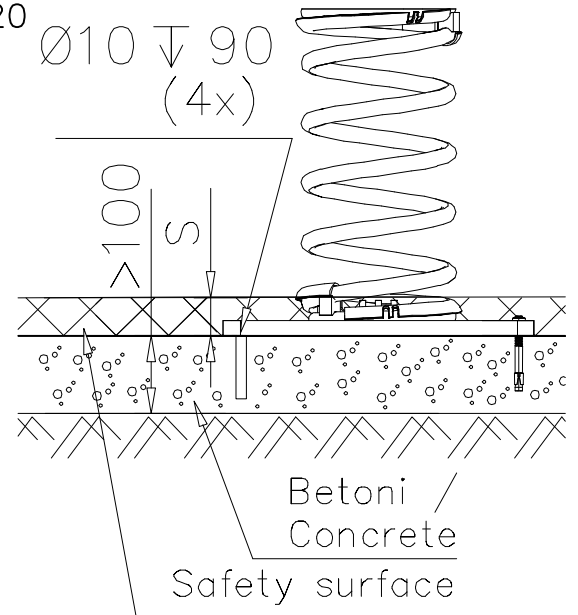

DET 18

DET 20