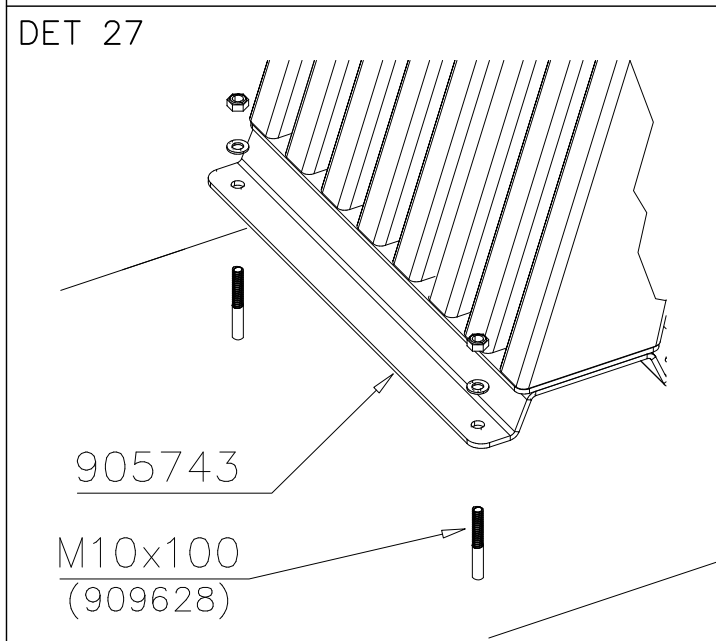

LAPPSET SPORT

BASE

DATE: 29.4.2015

5(10)