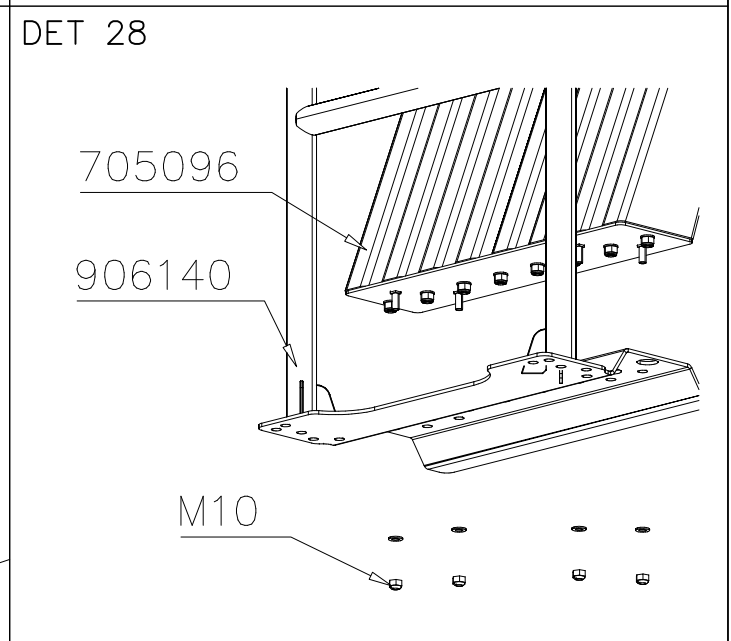

LAPPSET SPORT

BASE

DATE: 29.4.2015

5(10)